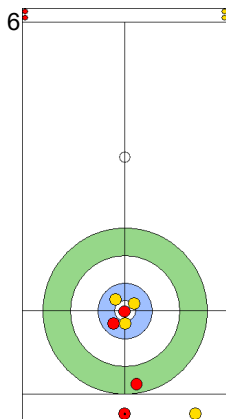

EST: KALDVEE M  
Draw 75%

CAN: LOTT C  
Draw 75%

EST: LILL H  
Draw 100%

CAN: LOTT C  
Draw 75%

EST: LILL H  
Double Take-out 50%

CAN: LOTT C  
Guard Time-out 100%

EST: LILL H  
Double Take-out 50%

CAN: LOTT K  
Guard 100%