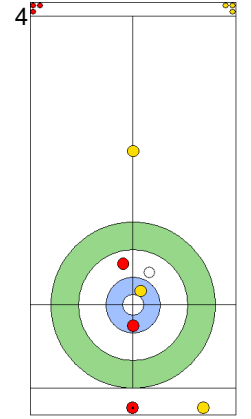

Game - Shot by Shot

End 3 ● EST - Estonia 2 + 0 (this end) = 2 ⊗ CAN - Canada 1 + 1 (this end) = 2

	EST	CAN
Total Score	2	2
Time left	15:56	14:38

**Legend:**  
↻ Clockwise      ↺ Counter-clockwise      - Not considered

FRI 26 APR 2024  
Start Time 10:00

Qualification - Sheet D

Game - Shot by Shot

End 4 **EST - Estonia** 2 + 1 (this end) = 3 **CAN - Canada** 2 + 0 (this end) = 2

Prepositioned Stones

CAN: LOTT K  
Draw 100%

EST: KALDVEE M  
Draw 75%

CAN: LOTT C  
Raise 100%

EST: LILL H  
Take-out 50%

CAN: LOTT C  
Raise 100%

EST: LILL H  
Double Take-out 50%

CAN: LOTT C  
Take-out 100%

EST: LILL H  
Double Take-out 100%

CAN: LOTT K  
Take-out 75%