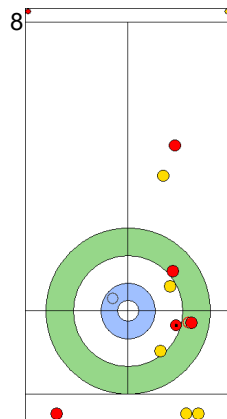

EST: KALDVEE M  
Draw ⤴ 100%

CAN: LOTT C  
Draw ⤴ 100%

EST: LILL H  
Draw ⤴ 100%

CAN: LOTT C  
Guard ⤴ 100%

EST: LILL H  
Double Take-out ⤴ 50%

CAN: LOTT C  
Draw ⤴ 75%

EST: LILL H  
Take-out ⤴ 100%

CAN: LOTT K  
Draw ⤴ 100%