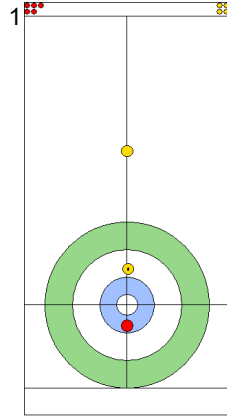

Game - Shot by Shot

End 3 ● EST - Estonia 2 + 0 (this end) = 2 ⊗ CAN - Canada 1 + 1 (this end) = 2

	EST	CAN
Total Score	2	2
Time left	15:56	14:38

**Legend:**  
↻ Clockwise      ↺ Counter-clockwise      - Not considered

FRI 26 APR 2024  
Start Time 10:00

Qualification - Sheet D

Game - Shot by Shot

End 4 **EST - Estonia** 2 + 1 (this end) = 3 **CAN - Canada** 2 + 0 (this end) = 2

Prepositioned Stones

CAN: LOTT K  
Draw 100%

EST: KALDVEE M  
Draw 75%

CAN: LOTT C  
Raise 100%

EST: LILL H  
Take-out 50%

CAN: LOTT C  
Raise 100%

EST: LILL H  
Double Take-out 50%

CAN: LOTT C  
Take-out 100%

EST: LILL H  
Double Take-out 100%

CAN: LOTT K  
Take-out 75%