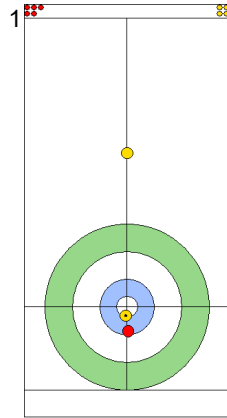

CAN: LOTT K
Draw 100%