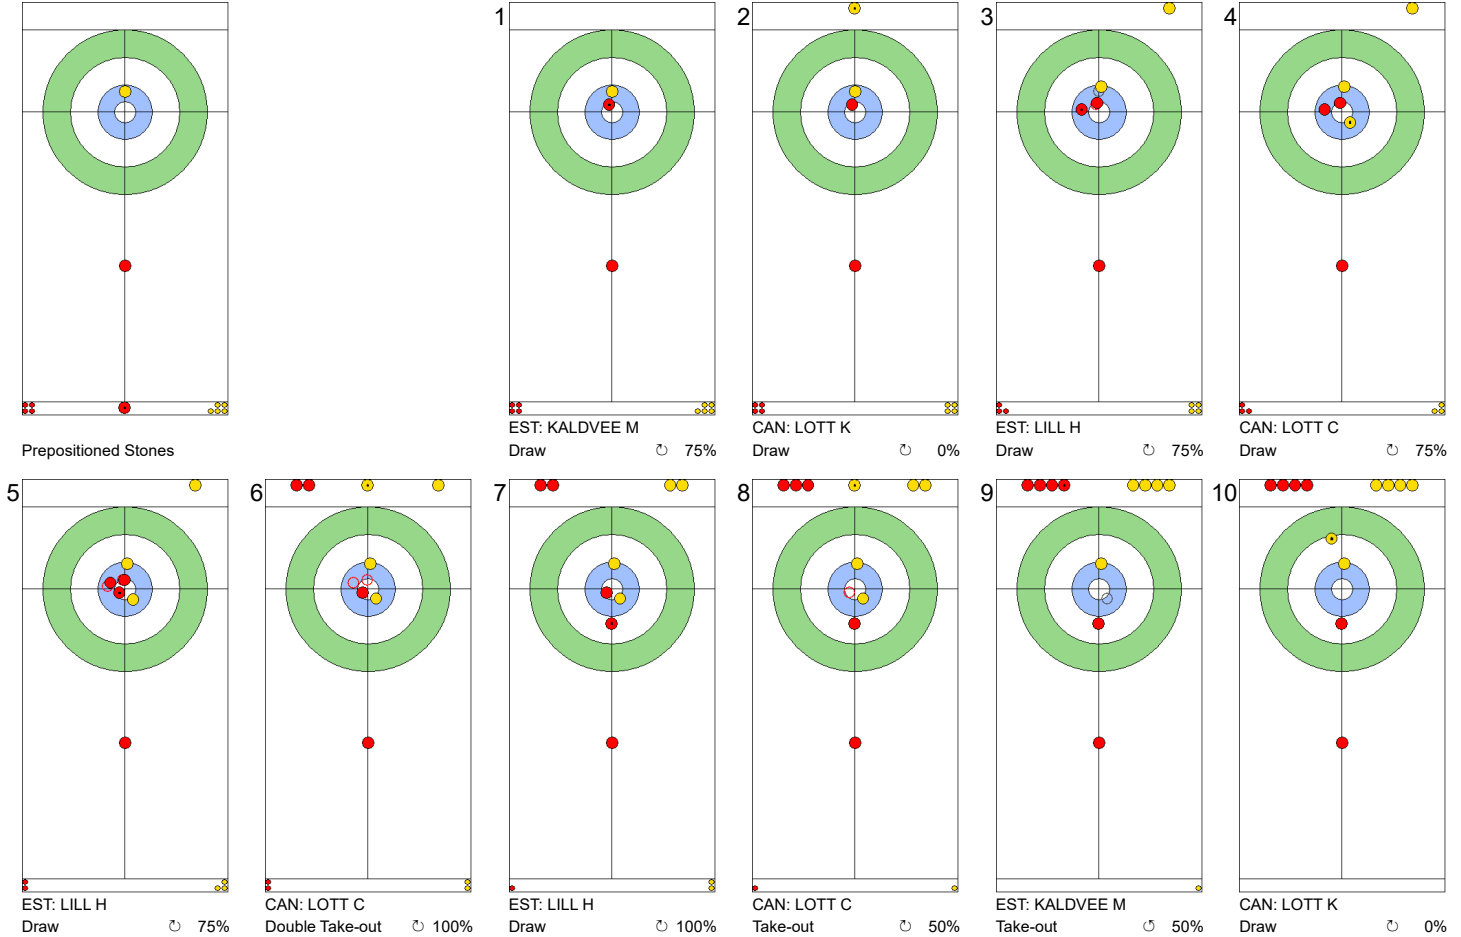

FRI 26 APR 2024  
Start Time 10:00

Qualification - Sheet D

Game - Shot by Shot

End 1 ● EST - Estonia 0 + 0 (this end) = 0      ● CAN - Canada 0 + 1 (this end) = 1

	EST	CAN
Total Score	0	1
Time left	20:52	19:42

**Legend:**  
 ↻ Clockwise      ↺ Counter-clockwise      - Not considered

FRI 26 APR 2024  
Start Time 10:00

Qualification - Sheet D

Game - Shot by Shot

	EST	CAN
Total Score	2	1
Time left	18:04	17:40

**Legend:**  
 ⌚ Clockwise      ⌚ Counter-clockwise      - Not considered

Game - Shot by Shot

End 3 ● EST - Estonia 2 + 0 (this end) = 2 ⊗ CAN - Canada 1 + 1 (this end) = 2

	EST	CAN
Total Score	2	2
Time left	15:56	14:38

**Legend:**  
↻ Clockwise      ↺ Counter-clockwise      - Not considered