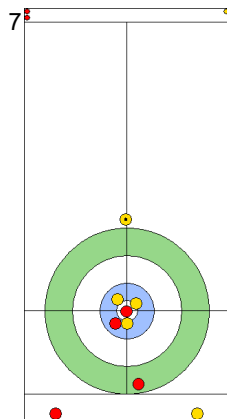

EST: KALDVEE M  
Draw 75%

CAN: LOTT C  
Draw 75%

EST: LILL H  
Draw 100%

CAN: LOTT C  
Draw 75%

EST: LILL H  
Double Take-out 50%

CAN: LOTT C  
Guard Time-out 100%

EST: LILL H  
Double Take-out 50%

CAN: LOTT K  
Guard 100%