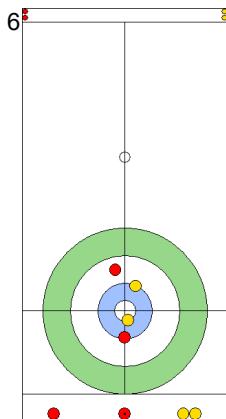

EST: KALDVEE M  
Draw 75%

CAN: LOTT C  
Raise 100%

EST: LILL H  
Take-out 50%

CAN: LOTT C  
Raise 100%

EST: LILL H  
Double Take-out 50%

CAN: LOTT C  
Take-out 100%

EST: LILL H  
Double Take-out 100%

CAN: LOTT K  
Take-out 75%