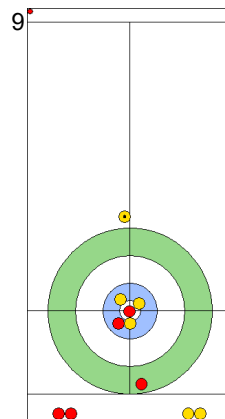

EST: KALDVEE M  
Draw 75%

CAN: LOTT C  
Draw 75%

EST: LILL H  
Draw 100%

CAN: LOTT C  
Draw 75%

EST: LILL H  
Double Take-out 50%

CAN: LOTT C  
Guard Time-out 100%

EST: LILL H  
Double Take-out 50%

CAN: LOTT K  
Guard 100%