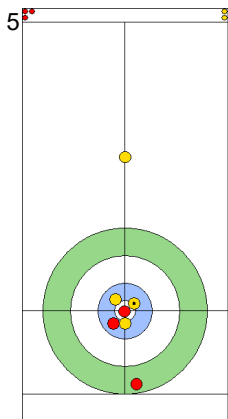

Game - Shot by Shot

End 7 **EST - Estonia** 4 + 0 (this end) = 4 **CAN - Canada** 4 + 1 (this end) = 5

	EST	CAN
Total Score	4	5
Time left	5:54	2:59

**Legend:**  
 Clockwise     
  Counter-clockwise     
 - Not considered

EST: KALDVEE M  
Draw 75%

CAN: LOTT C  
Draw 75%

EST: LILL H  
Draw 100%

CAN: LOTT C  
Draw 75%

EST: LILL H  
Double Take-out 50%

CAN: LOTT C  
Guard Time-out 100%

EST: LILL H  
Double Take-out 50%

CAN: LOTT K  
Guard 100%