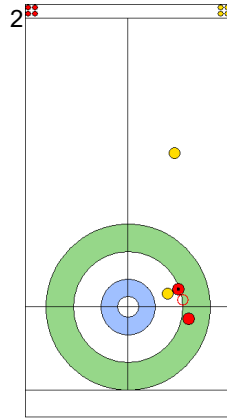

FRI 26 APR 2024  
Start Time 10:00

Qualification - Sheet D

Game - Shot by Shot

End 6 **EST - Estonia** 3 + 1 (this end) = 4 **CAN - Canada** 4 + 0 (this end) = 4

Power Play  
Prepositioned Stones

CAN: LOTT K  
Draw ⤴ 75%

EST: KALDVEE M  
Draw ⤴ 100%

CAN: LOTT C  
Draw ⤴ 100%

EST: LILL H  
Draw ⤴ 100%

CAN: LOTT C  
Guard ⤴ 100%

EST: LILL H  
Double Take-out ⤴ 50%

CAN: LOTT C  
Draw ⤴ 75%

EST: LILL H  
Take-out ⤴ 100%

CAN: LOTT K  
Draw ⤴ 100%