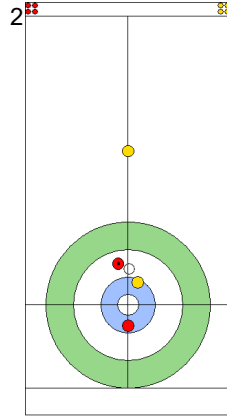

Game - Shot by Shot

End 3 ● EST - Estonia 2 + 0 (this end) = 2 ⊗ CAN - Canada 1 + 1 (this end) = 2

	EST	CAN
Total Score	2	2
Time left	15:56	14:38

**Legend:**  
↻ Clockwise      ↺ Counter-clockwise      - Not considered

FRI 26 APR 2024  
Start Time 10:00

Qualification - Sheet D

Game - Shot by Shot

End 4 **EST - Estonia** 2 + 1 (this end) = 3 **CAN - Canada** 2 + 0 (this end) = 2

Prepositioned Stones

CAN: LOTT K  
Draw 100%

EST: KALDVEE M  
Draw 75%

CAN: LOTT C  
Raise 100%

EST: LILL H  
Take-out 50%

CAN: LOTT C  
Raise 100%

EST: LILL H  
Double Take-out 50%

CAN: LOTT C  
Take-out 100%

EST: LILL H  
Double Take-out 100%

CAN: LOTT K  
Take-out 75%