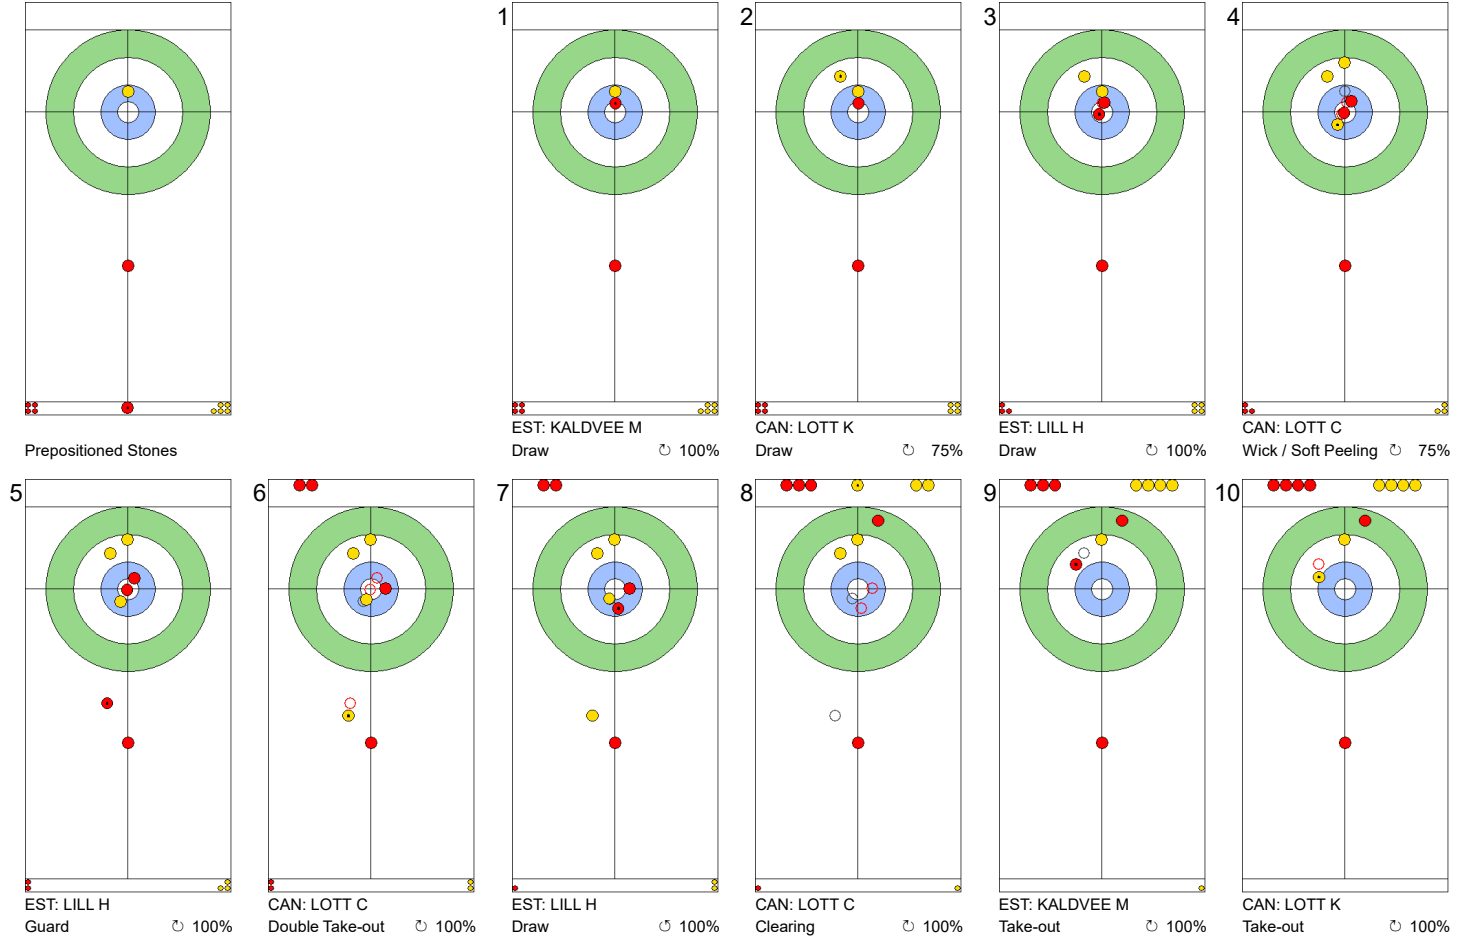

EST: KALDVEE M  
Take-out 100%

	EST	CAN
Total Score	3	2
Time left	13:02	11:21

**Legend:**  
 Clockwise     
  Counter-clockwise     
 - Not considered

FRI 26 APR 2024  
Start Time 10:00

Qualification - Sheet D

Game - Shot by Shot

End 5 **EST - Estonia** 3 + 0 (this end) = 3 **CAN - Canada** 2 + 2 (this end) = 4

	EST	CAN
Total Score	3	4
Time left	11:17	8:08

**Legend:**  
 Clockwise     
  Counter-clockwise     
 - Not considered