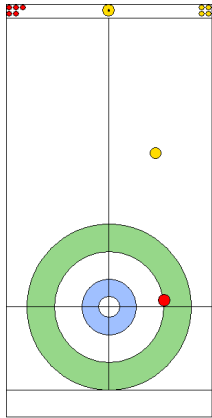

FRI 26 APR 2024
Start Time 10:00

Qualification - Sheet D

Game - Shot by Shot

End 6 **EST - Estonia** 3 + 1 (this end) = 4 **CAN - Canada** 4 + 0 (this end) = 4

Power Play
Prepositioned Stones