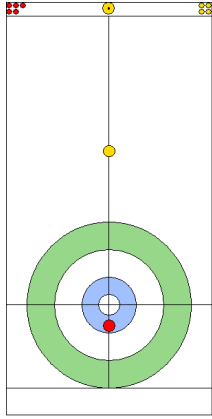

FRI 26 APR 2024
Start Time 10:00

Qualification - Sheet D

Game - Shot by Shot

End 4 **EST - Estonia** 2 + 1 (this end) = 3 **CAN - Canada** 2 + 0 (this end) = 2

Prepositioned Stones