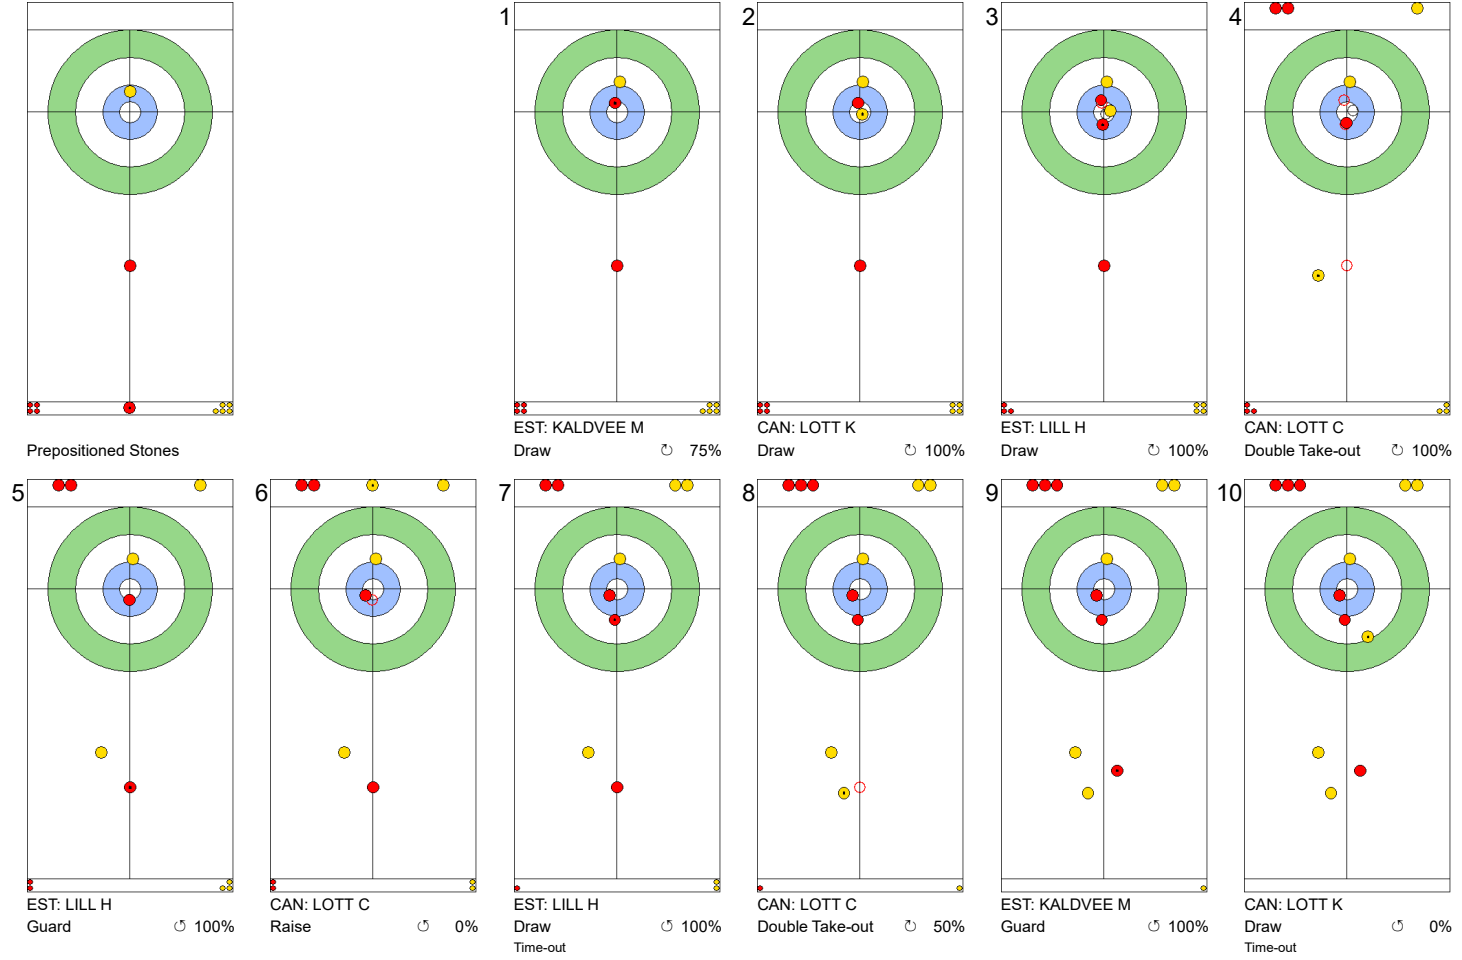

EST: KALDVEE M  
Draw 75%

CAN: LOTT C  
Draw 75%

EST: LILL H  
Draw 100%

CAN: LOTT C  
Draw 75%

EST: LILL H  
Double Take-out 50%

CAN: LOTT C  
Guard Time-out 100%

EST: LILL H  
Double Take-out 50%

CAN: LOTT K  
Guard 100%

EST: KALDVEE M  
Double Take-out 0%

	EST	CAN
Total Score	5	5
Time left	1:06	0:35

**Legend:**  
 Clockwise     
  Counter-clockwise     
 - Not considered

FRI 26 APR 2024  
Start Time 10:00

Qualification - Sheet D

Game - Shot by Shot

End 9 **EST - Estonia** 5 + 1 (this end) = 6 **CAN - Canada** 5 + 0 (this end) = 5

	EST	CAN
Total Score	6	5
Time left	1:38	1:18

**Legend:**  
 Clockwise     
  Counter-clockwise     
 - Not considered