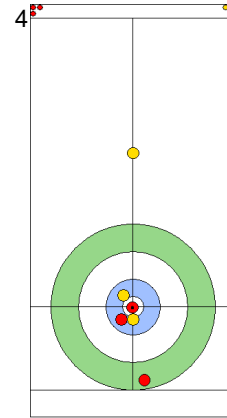

Game - Shot by Shot

End 7 **EST - Estonia** 4 + 0 (this end) = 4 **CAN - Canada** 4 + 1 (this end) = 5

	EST	CAN
Total Score	4	5
Time left	5:54	2:59

**Legend:**  
 Clockwise     
  Counter-clockwise     
 - Not considered

EST: KALDVEE M  
Draw 75%

CAN: LOTT C  
Draw 75%

EST: LILL H  
Draw 100%

CAN: LOTT C  
Draw 75%

EST: LILL H  
Double Take-out 50%

CAN: LOTT C  
Guard Time-out 100%

EST: LILL H  
Double Take-out 50%

CAN: LOTT K  
Guard 100%