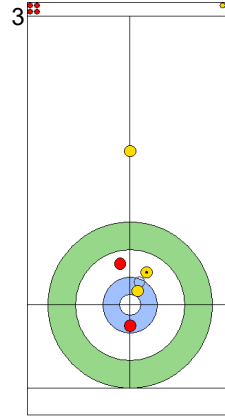

Game - Shot by Shot

End 3 ● EST - Estonia 2 + 0 (this end) = 2 ⊗ CAN - Canada 1 + 1 (this end) = 2

	EST	CAN
Total Score	2	2
Time left	15:56	14:38

**Legend:**  
↻ Clockwise      ↺ Counter-clockwise      - Not considered

FRI 26 APR 2024  
Start Time 10:00

Qualification - Sheet D

Game - Shot by Shot

End 4 **EST - Estonia** 2 + 1 (this end) = 3 **CAN - Canada** 2 + 0 (this end) = 2

Prepositioned Stones

CAN: LOTT K  
Draw 100%

EST: KALDVEE M  
Draw 75%

CAN: LOTT C  
Raise 100%

EST: LILL H  
Take-out 50%

CAN: LOTT C  
Raise 100%

EST: LILL H  
Double Take-out 50%

CAN: LOTT C  
Take-out 100%

EST: LILL H  
Double Take-out 100%

CAN: LOTT K  
Take-out 75%