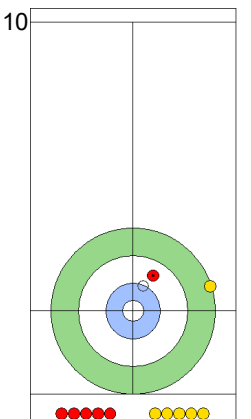

EST: KALDVEE M  
Draw 75%

CAN: LOTT C  
Raise 100%

EST: LILL H  
Take-out 50%

CAN: LOTT C  
Raise 100%

EST: LILL H  
Double Take-out 50%

CAN: LOTT C  
Take-out 100%

EST: LILL H  
Double Take-out 100%

CAN: LOTT K  
Take-out 75%