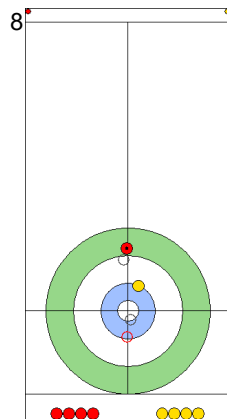

EST: KALDVEE M  
Draw 75%

CAN: LOTT C  
Raise 100%

EST: LILL H  
Take-out 50%

CAN: LOTT C  
Raise 100%

EST: LILL H  
Double Take-out 50%

CAN: LOTT C  
Take-out 100%

EST: LILL H  
Double Take-out 100%

CAN: LOTT K  
Take-out 75%