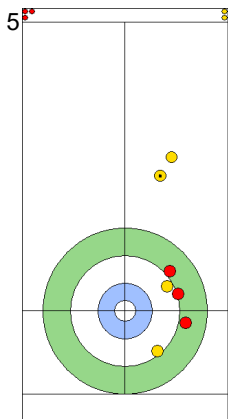

Game - Shot by Shot

End 5 **EST - Estonia** 3 + 0 (this end) = 3 **CAN - Canada** 2 + 2 (this end) = 4

	EST	CAN
Total Score	3	4
Time left	11:17	8:08

**Legend:**  
 Clockwise     
  Counter-clockwise     
 - Not considered

FRI 26 APR 2024  
Start Time 10:00

Qualification - Sheet D

Game - Shot by Shot

End 6 **EST - Estonia** 3 + 1 (this end) = 4 **CAN - Canada** 4 + 0 (this end) = 4

Power Play  
Prepositioned Stones

CAN: LOTT K  
Draw ⤴ 75%

EST: KALDVEE M  
Draw ⤴ 100%

CAN: LOTT C  
Draw ⤴ 100%

EST: LILL H  
Draw ⤴ 100%

CAN: LOTT C  
Guard ⤴ 100%

EST: LILL H  
Double Take-out ⤴ 50%

CAN: LOTT C  
Draw ⤴ 75%

EST: LILL H  
Take-out ⤴ 100%

CAN: LOTT K  
Draw ⤴ 100%