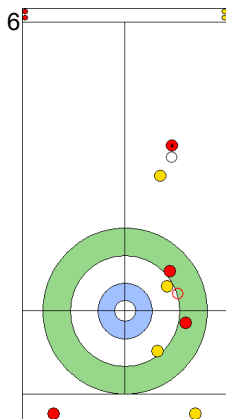

EST: KALDVEE M  
Draw ⤴ 100%

CAN: LOTT C  
Draw ⤴ 100%

EST: LILL H  
Draw ⤴ 100%

CAN: LOTT C  
Guard ⤴ 100%

EST: LILL H  
Double Take-out ⤴ 50%

CAN: LOTT C  
Draw ⤴ 75%

EST: LILL H  
Take-out ⤴ 100%

CAN: LOTT K  
Draw ⤴ 100%