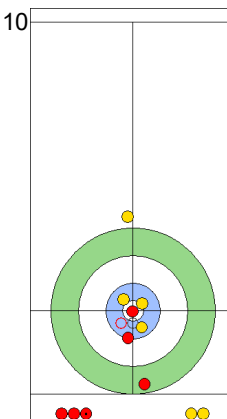

EST: KALDVEE M  
Draw 75%

CAN: LOTT C  
Draw 75%

EST: LILL H  
Draw 100%

CAN: LOTT C  
Draw 75%

EST: LILL H  
Double Take-out 50%

CAN: LOTT C  
Guard Time-out 100%

EST: LILL H  
Double Take-out 50%

CAN: LOTT K  
Guard 100%