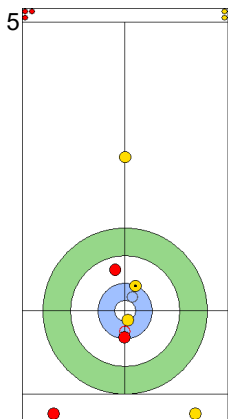

Game - Shot by Shot

End 3 ● EST - Estonia 2 + 0 (this end) = 2 ⊗ CAN - Canada 1 + 1 (this end) = 2

	EST	CAN
Total Score	2	2
Time left	15:56	14:38

**Legend:**  
↻ Clockwise      ↺ Counter-clockwise      - Not considered

FRI 26 APR 2024  
Start Time 10:00

Qualification - Sheet D

Game - Shot by Shot

End 4 **EST - Estonia** 2 + 1 (this end) = 3 **CAN - Canada** 2 + 0 (this end) = 2

Prepositioned Stones

CAN: LOTT K  
Draw 100%

EST: KALDVEE M  
Draw 75%

CAN: LOTT C  
Raise 100%

EST: LILL H  
Take-out 50%

CAN: LOTT C  
Raise 100%

EST: LILL H  
Double Take-out 50%

CAN: LOTT C  
Take-out 100%

EST: LILL H  
Double Take-out 100%

CAN: LOTT K  
Take-out 75%