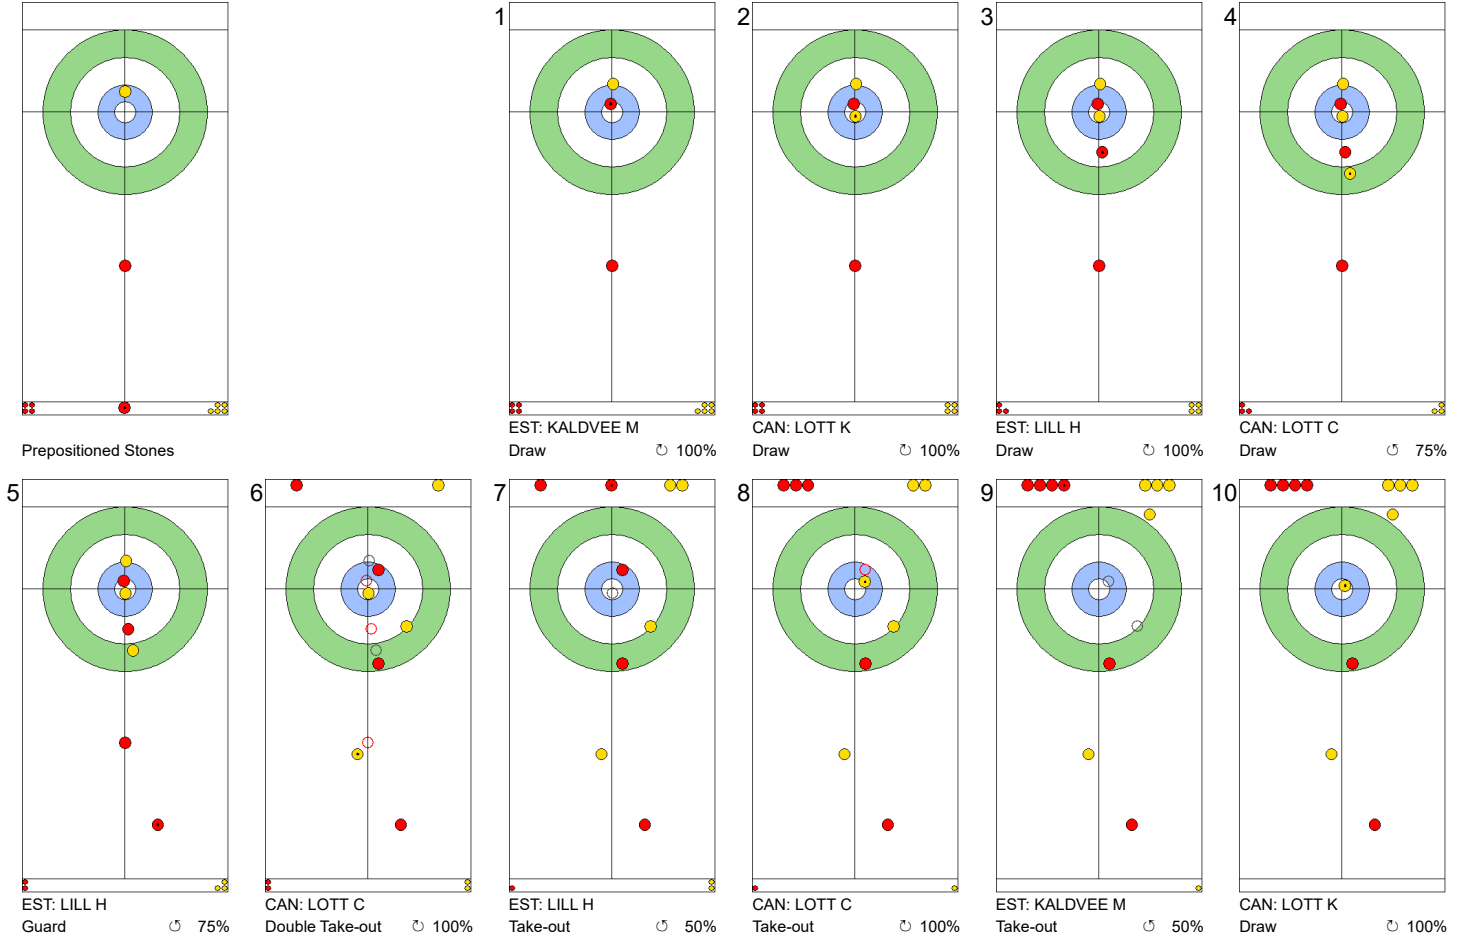

**Legend:**  
 ↻ Clockwise      ↺ Counter-clockwise      - Not considered

FRI 26 APR 2024  
Start Time 10:00

Qualification - Sheet D

Game - Shot by Shot

	EST	CAN
Total Score	2	1
Time left	18:04	17:40

**Legend:**  
 ⌚ Clockwise      ⌚ Counter-clockwise      - Not considered

Game - Shot by Shot

End 3 ● EST - Estonia 2 + 0 (this end) = 2 ⊗ CAN - Canada 1 + 1 (this end) = 2

	EST	CAN
Total Score	2	2
Time left	15:56	14:38

**Legend:**  
↻ Clockwise      ↺ Counter-clockwise      - Not considered