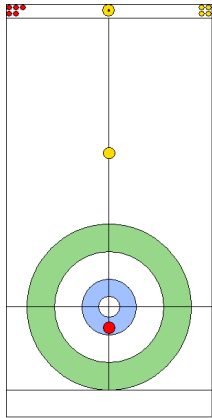

FRI 26 APR 2024
Start Time 10:00

Qualification - Sheet D

Game - Shot by Shot

End 8 **EST - Estonia** 4 + 1 (this end) = 5 **CAN - Canada** 5 + 0 (this end) = 5

Prepositioned Stones