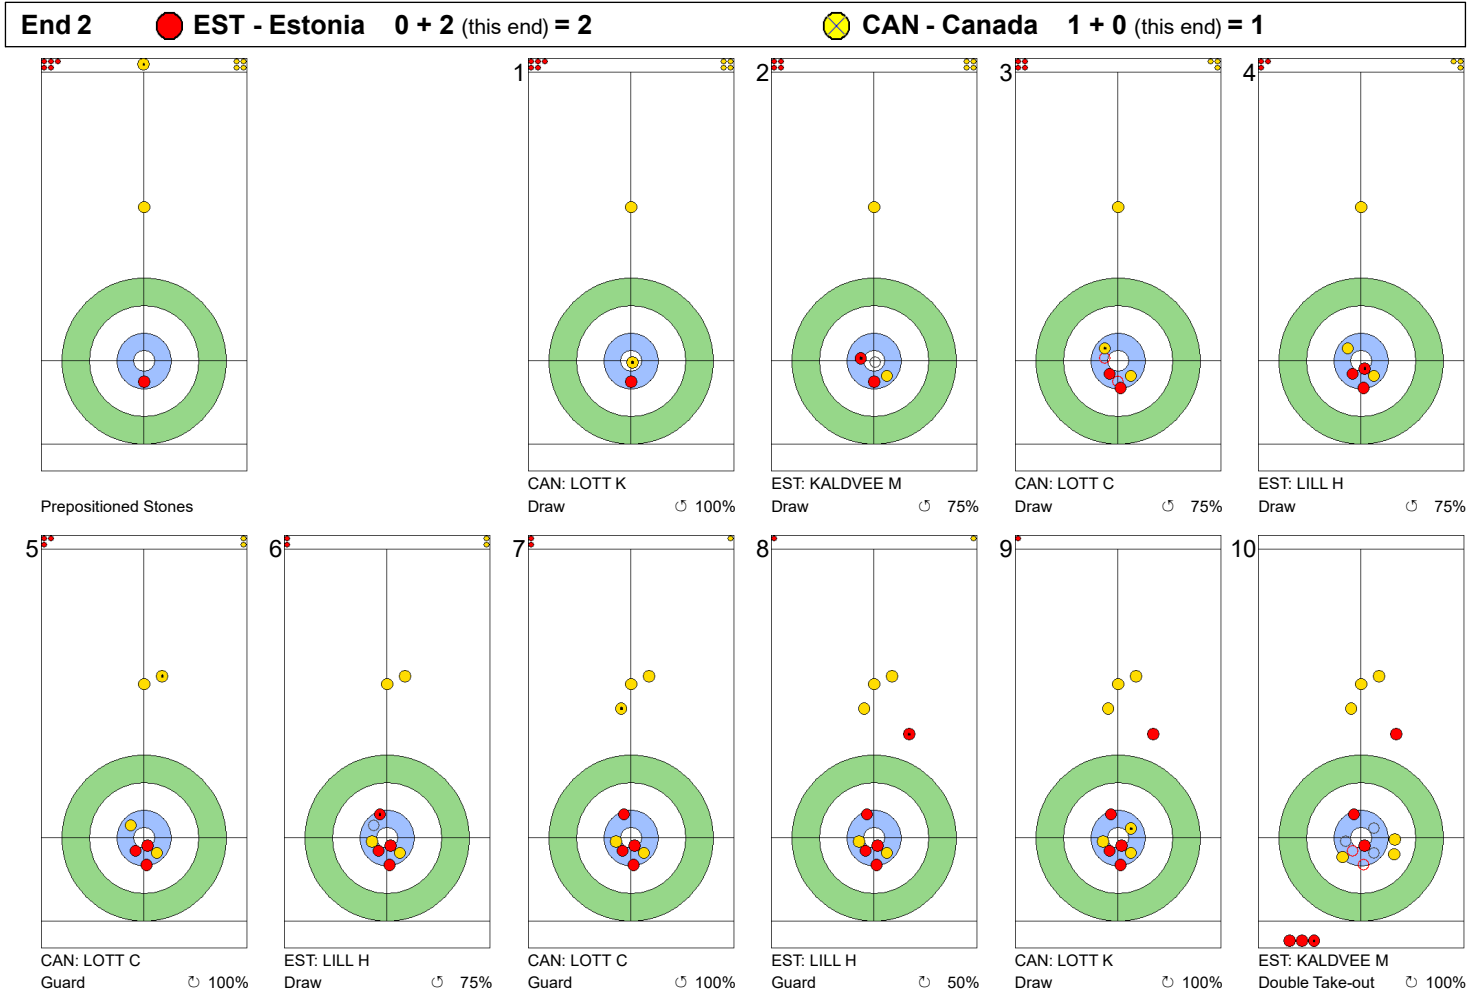

FRI 26 APR 2024  
Start Time 10:00

Qualification - Sheet D

Game - Shot by Shot

End 1 ● EST - Estonia 0 + 0 (this end) = 0      ● CAN - Canada 0 + 1 (this end) = 1

	EST	CAN
Total Score	0	1
Time left	20:52	19:42

**Legend:**  
 ↻ Clockwise      ↺ Counter-clockwise      - Not considered

FRI 26 APR 2024  
Start Time 10:00

Qualification - Sheet D

Game - Shot by Shot

	EST	CAN
Total Score	2	1
Time left	18:04	17:40

**Legend:**  
 ⌚ Clockwise      ⌚ Counter-clockwise      - Not considered