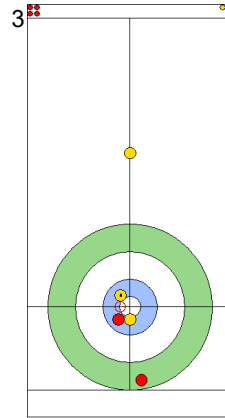

Game - Shot by Shot

End 7 **EST - Estonia** 4 + 0 (this end) = 4 **CAN - Canada** 4 + 1 (this end) = 5

	EST	CAN
Total Score	4	5
Time left	5:54	2:59

**Legend:**  
 Clockwise     
  Counter-clockwise     
 - Not considered

EST: KALDVEE M  
Draw 75%

CAN: LOTT C  
Draw 75%

EST: LILL H  
Draw 100%

CAN: LOTT C  
Draw 75%

EST: LILL H  
Double Take-out 50%

CAN: LOTT C  
Guard Time-out 100%

EST: LILL H  
Double Take-out 50%

CAN: LOTT K  
Guard 100%