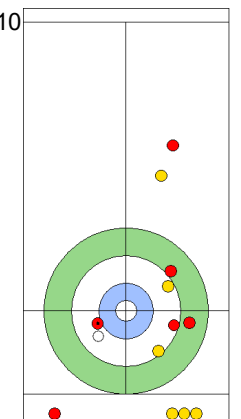

EST: KALDVEE M  
Draw ⤴ 100%

CAN: LOTT C  
Draw ⤴ 100%

EST: LILL H  
Draw ⤴ 100%

CAN: LOTT C  
Guard ⤴ 100%

EST: LILL H  
Double Take-out ⤴ 50%

CAN: LOTT C  
Draw ⤴ 75%

EST: LILL H  
Take-out ⤴ 100%

CAN: LOTT K  
Draw ⤴ 100%