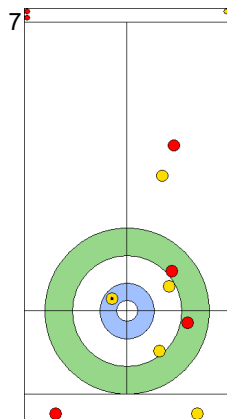

EST: KALDVEE M  
Draw ⤴ 100%

CAN: LOTT C  
Draw ⤴ 100%

EST: LILL H  
Draw ⤴ 100%

CAN: LOTT C  
Guard ⤴ 100%

EST: LILL H  
Double Take-out ⤴ 50%

CAN: LOTT C  
Draw ⤴ 75%

EST: LILL H  
Take-out ⤴ 100%

CAN: LOTT K  
Draw ⤴ 100%