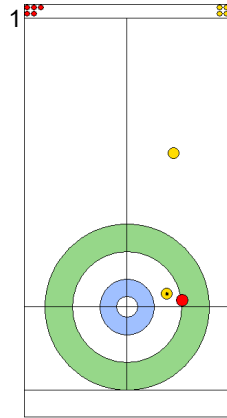

FRI 26 APR 2024  
Start Time 10:00

Qualification - Sheet D

Game - Shot by Shot

End 6 **EST - Estonia** 3 + 1 (this end) = 4 **CAN - Canada** 4 + 0 (this end) = 4

Power Play  
Prepositioned Stones

CAN: LOTT K  
Draw ⤴ 75%

EST: KALDVEE M  
Draw ⤴ 100%

CAN: LOTT C  
Draw ⤴ 100%

EST: LILL H  
Draw ⤴ 100%

CAN: LOTT C  
Guard ⤴ 100%

EST: LILL H  
Double Take-out ⤴ 50%

CAN: LOTT C  
Draw ⤴ 75%

EST: LILL H  
Take-out ⤴ 100%

CAN: LOTT K  
Draw ⤴ 100%