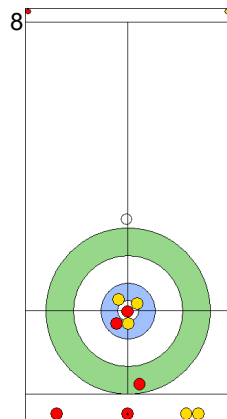

EST: KALDVEE M  
Draw 75%

CAN: LOTT C  
Draw 75%

EST: LILL H  
Draw 100%

CAN: LOTT C  
Draw 75%

EST: LILL H  
Double Take-out 50%

CAN: LOTT C  
Guard Time-out 100%

EST: LILL H  
Double Take-out 50%

CAN: LOTT K  
Guard 100%