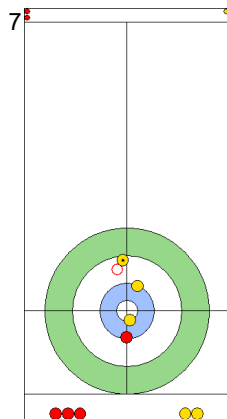

EST: KALDVEE M  
Draw 75%

CAN: LOTT C  
Raise 100%

EST: LILL H  
Take-out 50%

CAN: LOTT C  
Raise 100%

EST: LILL H  
Double Take-out 50%

CAN: LOTT C  
Take-out 100%

EST: LILL H  
Double Take-out 100%

CAN: LOTT K  
Take-out 75%