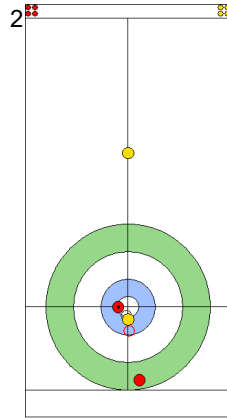

EST: KALDVEE M  
Draw 75%

CAN: LOTT C  
Draw 75%

EST: LILL H  
Draw 100%

CAN: LOTT C  
Draw 75%

EST: LILL H  
Double Take-out 50%

CAN: LOTT C  
Guard Time-out 100%

EST: LILL H  
Double Take-out 50%

CAN: LOTT K  
Guard 100%