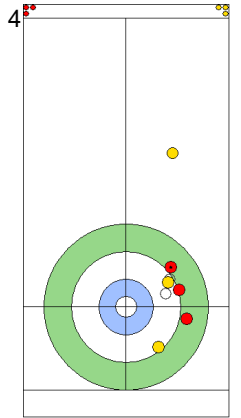

Game - Shot by Shot

End 5 **EST - Estonia** 3 + 0 (this end) = 3 **CAN - Canada** 2 + 2 (this end) = 4

	EST	CAN
Total Score	3	4
Time left	11:17	8:08

**Legend:**  
 Clockwise     
  Counter-clockwise     
 - Not considered

FRI 26 APR 2024  
Start Time 10:00

Qualification - Sheet D

Game - Shot by Shot

End 6 **EST - Estonia** 3 + 1 (this end) = 4 **CAN - Canada** 4 + 0 (this end) = 4

Power Play  
Prepositioned Stones

CAN: LOTT K  
Draw ⤴ 75%

EST: KALDVEE M  
Draw ⤴ 100%

CAN: LOTT C  
Draw ⤴ 100%

EST: LILL H  
Draw ⤴ 100%

CAN: LOTT C  
Guard ⤴ 100%

EST: LILL H  
Double Take-out ⤴ 50%

CAN: LOTT C  
Draw ⤴ 75%

EST: LILL H  
Take-out ⤴ 100%

CAN: LOTT K  
Draw ⤴ 100%