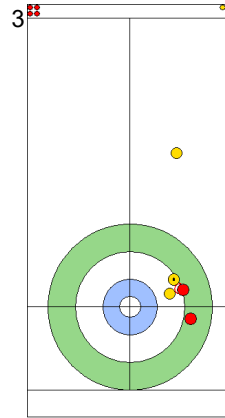

Game - Shot by Shot

End 5 **EST - Estonia** 3 + 0 (this end) = 3 **CAN - Canada** 2 + 2 (this end) = 4

	EST	CAN
Total Score	3	4
Time left	11:17	8:08

**Legend:**  
 Clockwise     
  Counter-clockwise     
 - Not considered

FRI 26 APR 2024  
Start Time 10:00

Qualification - Sheet D

Game - Shot by Shot

End 6 **EST - Estonia** 3 + 1 (this end) = 4 **CAN - Canada** 4 + 0 (this end) = 4

Power Play  
Prepositioned Stones

CAN: LOTT K  
Draw ⤴ 75%

EST: KALDVEE M  
Draw ⤴ 100%

CAN: LOTT C  
Draw ⤴ 100%

EST: LILL H  
Draw ⤴ 100%

CAN: LOTT C  
Guard ⤴ 100%

EST: LILL H  
Double Take-out ⤴ 50%

CAN: LOTT C  
Draw ⤴ 75%

EST: LILL H  
Take-out ⤴ 100%

CAN: LOTT K  
Draw ⤴ 100%