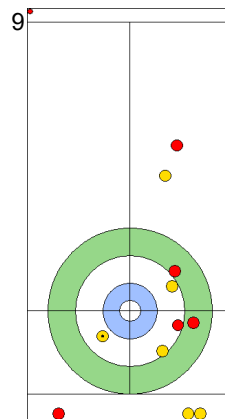

EST: KALDVEE M  
Draw ⤴ 100%

CAN: LOTT C  
Draw ⤴ 100%

EST: LILL H  
Draw ⤴ 100%

CAN: LOTT C  
Guard ⤴ 100%

EST: LILL H  
Double Take-out ⤴ 50%

CAN: LOTT C  
Draw ⤴ 75%

EST: LILL H  
Take-out ⤴ 100%

CAN: LOTT K  
Draw ⤴ 100%