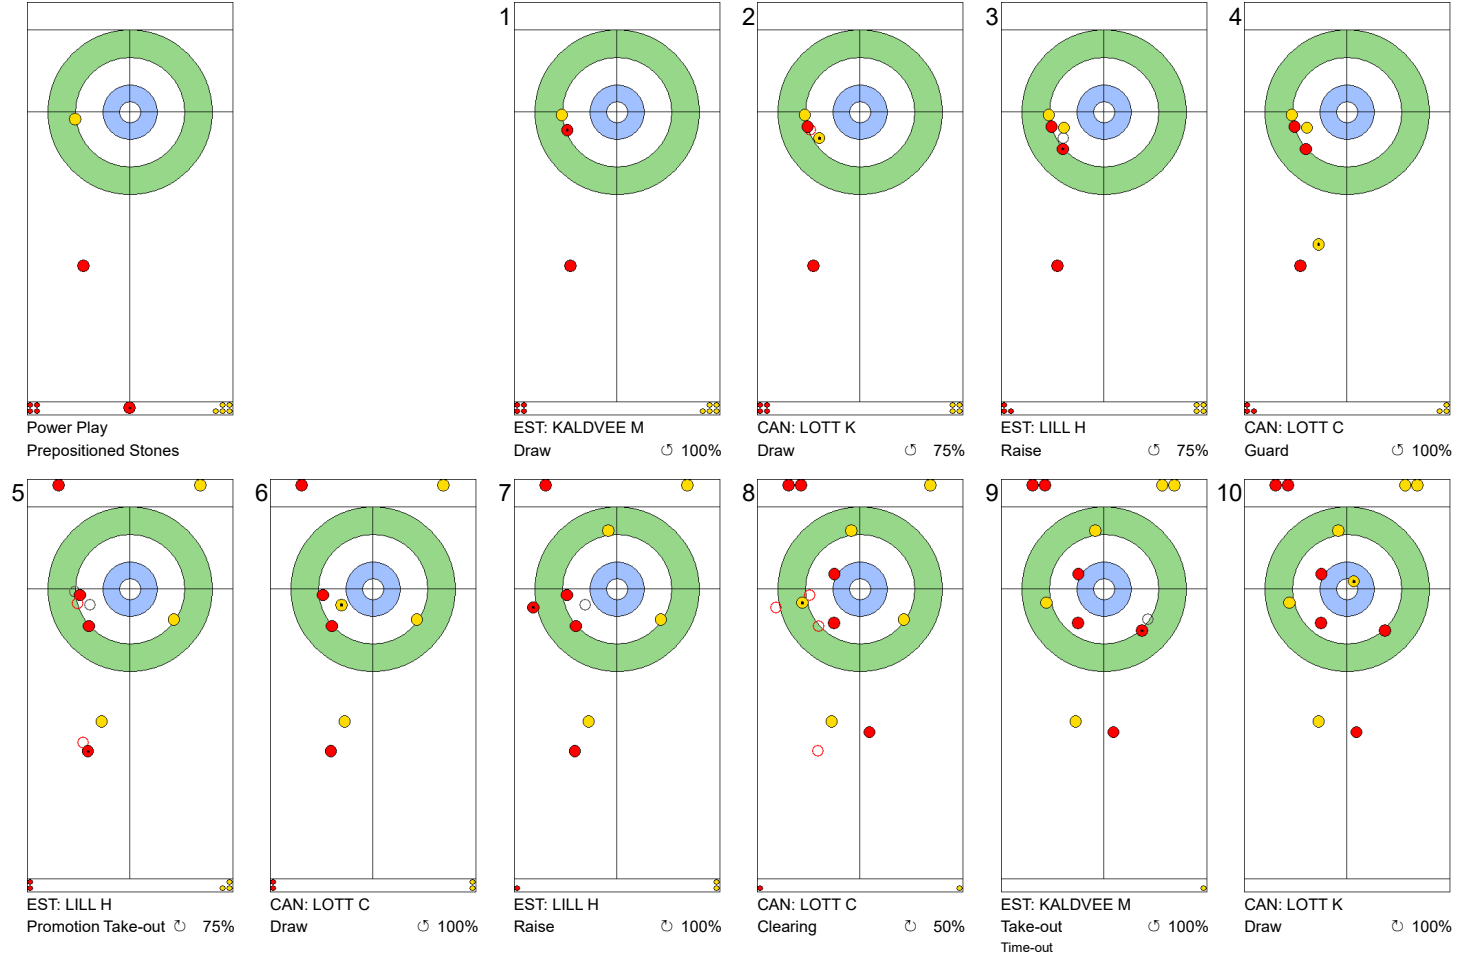

EST: KALDVEE M  
Draw ⤴ 100%

CAN: LOTT C  
Draw ⤴ 100%

EST: LILL H  
Draw ⤴ 100%

CAN: LOTT C  
Guard ⤴ 100%

EST: LILL H  
Double Take-out ⤴ 50%

CAN: LOTT C  
Draw ⤴ 75%

EST: LILL H  
Take-out ⤴ 100%

CAN: LOTT K  
Draw ⤴ 100%

EST: KALDVEE M  
Take-out ⤴ 100%

	EST	CAN
Total Score	4	4
Time left	8:07	5:58

**Legend:**  
 ⤴ Clockwise      ⤵ Counter-clockwise      - Not considered

FRI 26 APR 2024  
Start Time 10:00

Qualification - Sheet D

Game - Shot by Shot

End 7 **EST - Estonia** 4 + 0 (this end) = 4 **CAN - Canada** 4 + 1 (this end) = 5

	EST	CAN
Total Score	4	5
Time left	5:54	2:59

**Legend:**  
 Clockwise     
  Counter-clockwise     
 - Not considered