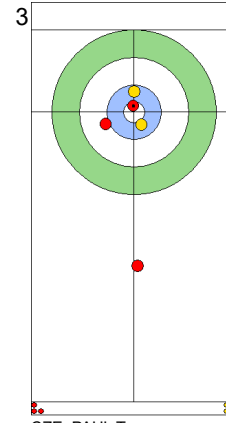

Legend:
↻ Clockwise ↺ Counter-clockwise - Not considered

FRI 26 APR 2024
Start Time 10:00

Relegation Game - Sheet A

Game - Shot by Shot

End 3 **CZE - Czechia 3 + 0 (this end) = 3** **TUR - Türkiye 1 + 1 (this end) = 2**

Prepositioned Stones

CZE: PAULOVA Z
Draw ⤵ 50%

TUR: YILDIZ D
Draw ⤵ 100%

CZE: PAUL T
Draw ⤵ 100%

TUR: CAKIR BO
Hit and Roll ⤵ 75%

CZE: PAUL T
Hit and Roll ⤵ 75%

TUR: CAKIR BO
Raise ⤵ 100%

CZE: PAUL T
Draw ⤵ 75%