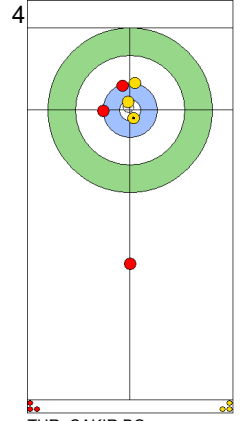

CZE: PAULOVA Z
Double Take-out 100%

	CZE	TUR
Total Score	6	4
Time left	6:00	5:54

Legend:
 Clockwise
  Counter-clockwise
 - Not considered

Game - Shot by Shot

End 7 **CZE - Czechia 6 + 2 (this end) = 8** **TUR - Türkiye 4 + 0 (this end) = 4**

Prepositioned Stones

CZE: PAULOVA Z
Draw ⤴ 75%

TUR: YILDIZ D
Draw ⤴ 100%

CZE: PAUL T
Draw ⤴ 50%

TUR: CAKIR BO
Draw ⤴ 100%

CZE: PAUL T
Double Take-out ⤴ 50%

TUR: CAKIR BO
Draw ⤴ 100%

CZE: PAUL T
Draw ⤴ 100%

TUR: CAKIR BO
Draw ⤴ 50%

CZE: PAULOVA Z
Guard Time-out ⤴ 100%

TUR: YILDIZ D
Double Take-out ⤴ 0%

	CZE	TUR
Total Score	8	4
Time left	4:14	2:06

Legend:
 ⤴ Clockwise ⤵ Counter-clockwise - Not considered

FRI 26 APR 2024
Start Time 10:00