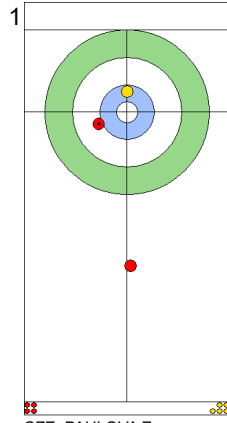

CZE: PAULOVA Z
Draw ⤵ 50%