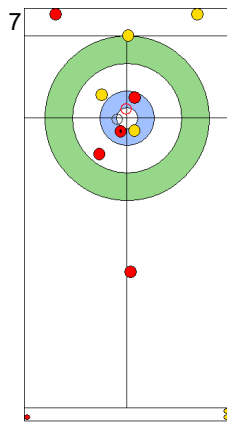

Prepositioned Stones

CZE: PAULOVA Z
Draw ⤵ 50%

TUR: YILDIZ D
Draw ⤵ 100%

CZE: PAUL T
Draw ⤵ 100%

TUR: CAKIR BO
Hit and Roll ⤵ 75%

CZE: PAUL T
Hit and Roll ⤵ 75%

TUR: CAKIR BO
Raise ⤵ 100%

CZE: PAUL T
Draw ⤵ 75%

TUR: CAKIR BO
Double Take-out ⤵ 50%

CZE: PAULOVA Z
Double Take-out ⤵ 75%

TUR: YILDIZ D
Draw ⤵ 100%

	CZE	TUR
Total Score	3	2
Time left	14:30	13:02

Legend:
 ⤵ Clockwise ⤴ Counter-clockwise - Not considered

FRI 26 APR 2024
Start Time 10:00