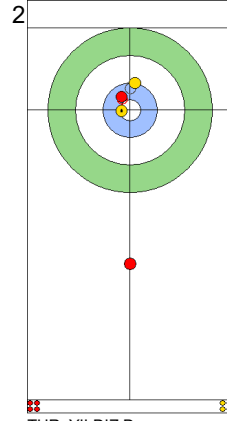

CZE: PAULOVA Z
Draw 100%

TUR: CAKIR BO
Draw 100%

CZE: PAUL T
Draw 75%

TUR: CAKIR BO
Draw 100%

CZE: PAUL T
Draw 25%

TUR: CAKIR BO
Raise Time-out 25%

CZE: PAUL T
Take-out 25%

TUR: YILDIZ D
Guard 100%

CZE: PAULOVA Z
Double Take-out 100%

	CZE	TUR
Total Score	6	4
Time left	6:00	5:54

Legend:
 Clockwise
  Counter-clockwise
 - Not considered

Game - Shot by Shot

End 7 **CZE - Czechia 6 + 2 (this end) = 8** **TUR - Türkiye 4 + 0 (this end) = 4**

Prepositioned Stones

CZE: PAULOVA Z
Draw ⤴ 75%

TUR: YILDIZ D
Draw ⤴ 100%

CZE: PAUL T
Draw ⤴ 50%

TUR: CAKIR BO
Draw ⤴ 100%

CZE: PAUL T
Double Take-out ⤴ 50%

TUR: CAKIR BO
Draw ⤴ 100%

CZE: PAUL T
Draw ⤴ 100%