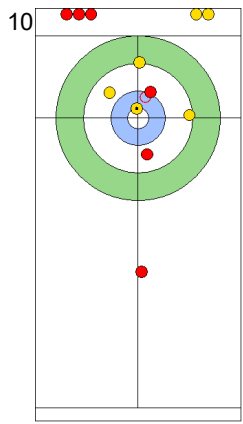

Prepositioned Stones

CZE: PAULOVA Z
Draw ⤵ 50%

TUR: YILDIZ D
Draw ⤵ 100%

CZE: PAUL T
Draw ⤵ 100%

TUR: CAKIR BO
Hit and Roll ⤵ 75%

CZE: PAUL T
Hit and Roll ⤵ 75%

TUR: CAKIR BO
Raise ⤵ 100%

CZE: PAUL T
Draw ⤵ 75%

TUR: CAKIR BO
Double Take-out ⤵ 50%

CZE: PAULOVA Z
Double Take-out ⤵ 75%

TUR: YILDIZ D
Draw ⤵ 100%

	CZE	TUR
Total Score	3	2
Time left	14:30	13:02

Legend:
 ⤵ Clockwise ⤴ Counter-clockwise - Not considered

FRI 26 APR 2024
Start Time 10:00