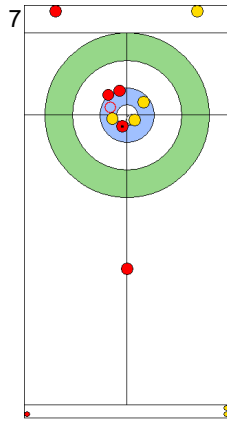

CZE: PAULOVA Z
Double Take-out 100%

	CZE	TUR
Total Score	6	4
Time left	6:00	5:54

Legend:
 Clockwise
  Counter-clockwise
 - Not considered

Game - Shot by Shot

End 7 **CZE - Czechia 6 + 2 (this end) = 8** **TUR - Türkiye 4 + 0 (this end) = 4**

Prepositioned Stones

CZE: PAULOVA Z
Draw ⤴ 75%

TUR: YILDIZ D
Draw ⤴ 100%

CZE: PAUL T
Draw ⤴ 50%

TUR: CAKIR BO
Draw ⤴ 100%

CZE: PAUL T
Double Take-out ⤴ 50%

TUR: CAKIR BO
Draw ⤴ 100%

CZE: PAUL T
Draw ⤴ 100%

TUR: CAKIR BO
Draw ⤴ 50%

CZE: PAULOVA Z
Guard Time-out ⤴ 100%

TUR: YILDIZ D
Double Take-out ⤴ 0%

	CZE	TUR
Total Score	8	4
Time left	4:14	2:06

Legend:
 ⤴ Clockwise ⤵ Counter-clockwise - Not considered

FRI 26 APR 2024
Start Time 10:00