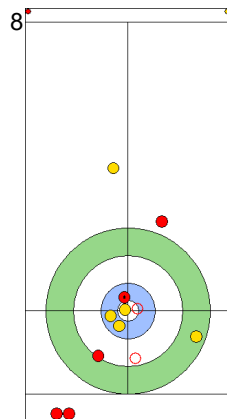

CZE: PAULOVA Z
Draw 100%

TUR: CAKIR BO
Draw 100%

CZE: PAUL T
Draw 75%

TUR: CAKIR BO
Draw 100%

CZE: PAUL T
Draw 25%

TUR: CAKIR BO
Raise Time-out 25%

CZE: PAUL T
Take-out 25%

TUR: YILDIZ D
Guard 100%

CZE: PAULOVA Z
Double Take-out 100%

	CZE	TUR
Total Score	6	4
Time left	6:00	5:54

Legend:
 Clockwise
  Counter-clockwise
 - Not considered

Game - Shot by Shot

End 7 **CZE - Czechia 6 + 2 (this end) = 8** **TUR - Türkiye 4 + 0 (this end) = 4**