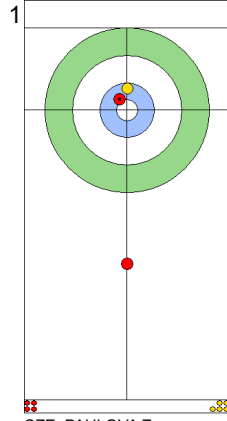

CZE: PAULOVA Z
Draw ⤴ 75%