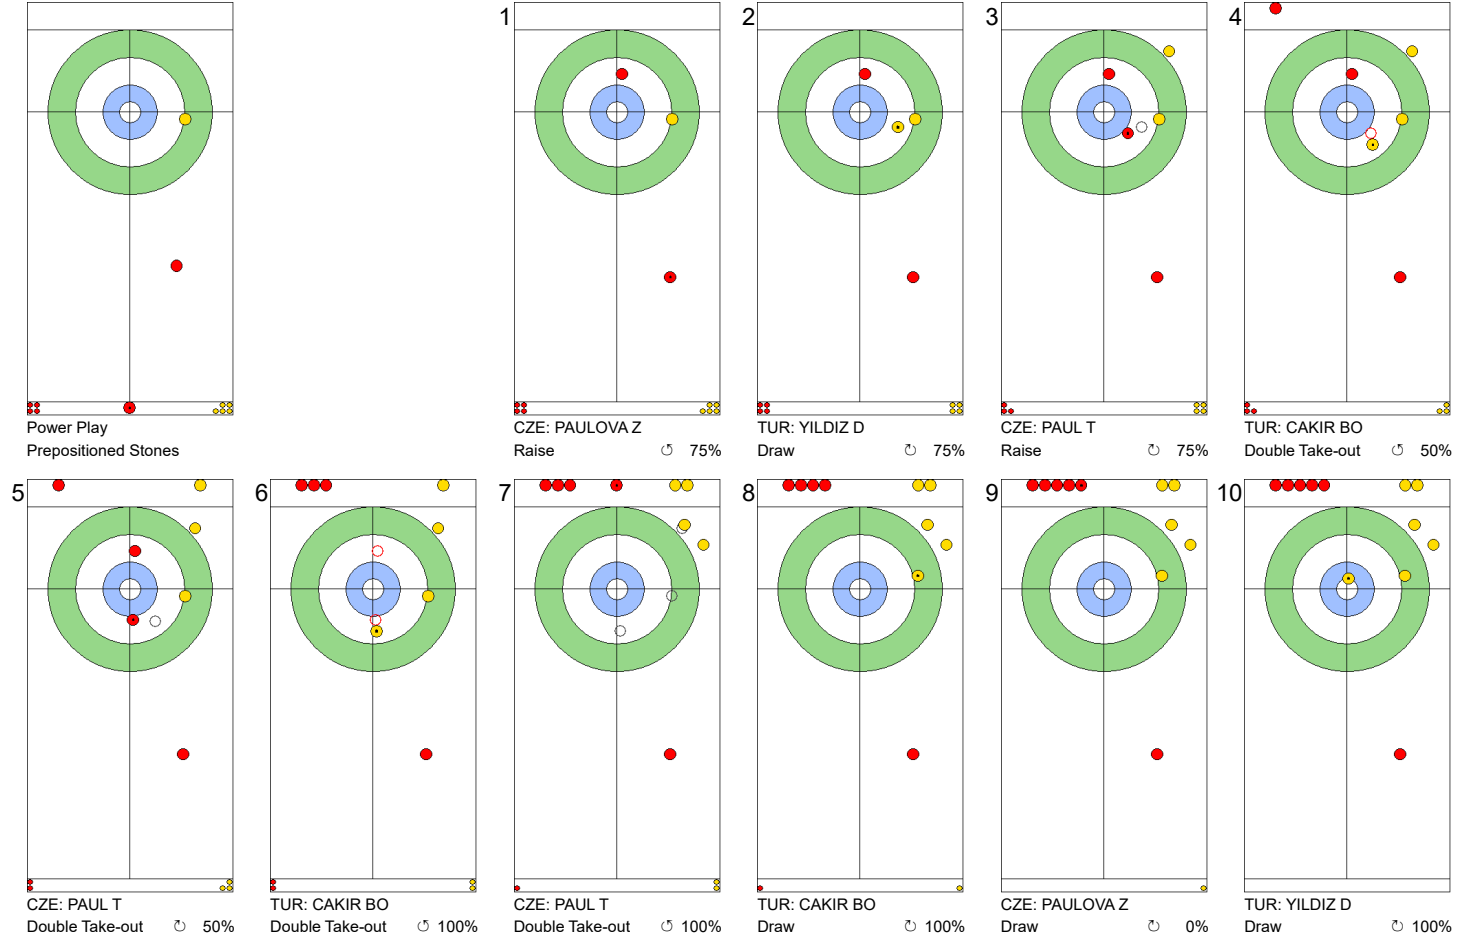

TUR: CAKIR BO
Double Take-out ⤵ 50%

CZE: PAULOVA Z
Double Take-out ⤵ 75%

TUR: YILDIZ D
Draw ⤵ 100%

	CZE	TUR
Total Score	3	2
Time left	14:30	13:02

Legend:
 ⤵ Clockwise ⤴ Counter-clockwise - Not considered

FRI 26 APR 2024
Start Time 10:00

Relegation Game - Sheet A

Game - Shot by Shot

End 5 **CZE - Czechia 5 + 0 (this end) = 5** **TUR - Türkiye 2 + 2 (this end) = 4**

	CZE	TUR
Total Score	5	4
Time left	8:25	8:15

Legend:
 Clockwise
  Counter-clockwise
 - Not considered