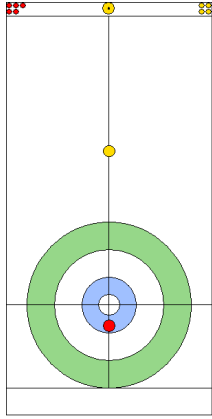

FRI 26 APR 2024
Start Time 10:00

Relegation Game - Sheet A

Game - Shot by Shot

End 6 **CZE - Czechia 5 + 1 (this end) = 6** **TUR - Türkiye 4 + 0 (this end) = 4**

Prepositioned Stones