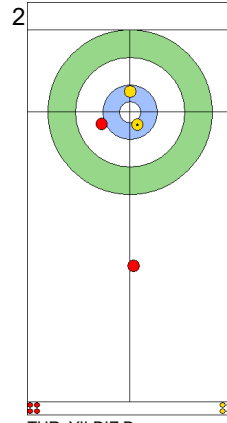

TUR: YILDIZ D
Draw ⤵ 100%