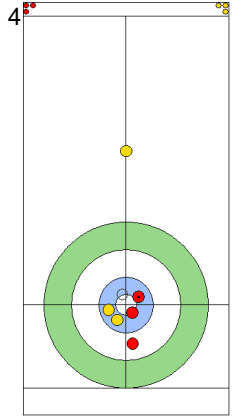

FRI 26 APR 2024
Start Time 10:00

Relegation Game - Sheet A

Game - Shot by Shot

End 6 **CZE - Czechia 5 + 1 (this end) = 6** **TUR - Türkiye 4 + 0 (this end) = 4**

Prepositioned Stones

TUR: YILDIZ D
Draw 75%

CZE: PAULOVA Z
Draw 100%

TUR: CAKIR BO
Draw 100%

CZE: PAUL T
Draw 75%

TUR: CAKIR BO
Draw 100%

CZE: PAUL T
Draw 25%

TUR: CAKIR BO
Raise Time-out 25%

CZE: PAUL T
Take-out 25%

TUR: YILDIZ D
Guard 100%