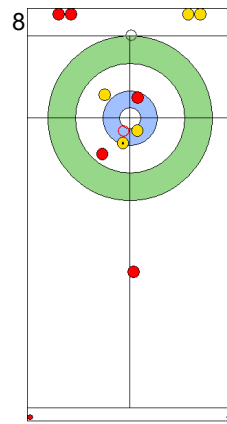

Prepositioned Stones

CZE: PAULOVA Z
Draw ⤵ 50%

TUR: YILDIZ D
Draw ⤵ 100%

CZE: PAUL T
Draw ⤵ 100%

TUR: CAKIR BO
Hit and Roll ⤵ 75%

CZE: PAUL T
Hit and Roll ⤵ 75%

TUR: CAKIR BO
Raise ⤵ 100%

CZE: PAUL T
Draw ⤵ 75%

TUR: CAKIR BO
Double Take-out ⤵ 50%

CZE: PAULOVA Z
Double Take-out ⤵ 75%

TUR: YILDIZ D
Draw ⤵ 100%

	CZE	TUR
Total Score	3	2
Time left	14:30	13:02

Legend:
 ⤵ Clockwise ⤴ Counter-clockwise - Not considered

FRI 26 APR 2024
Start Time 10:00