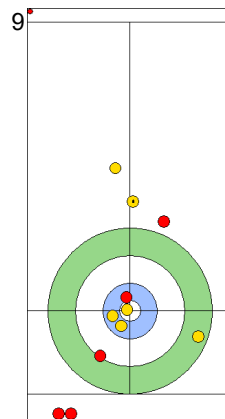

CZE: PAULOVA Z
Draw 100%

TUR: CAKIR BO
Draw 100%

CZE: PAUL T
Draw 75%

TUR: CAKIR BO
Draw 100%

CZE: PAUL T
Draw 25%

TUR: CAKIR BO
Raise Time-out 25%

CZE: PAUL T
Take-out 25%

TUR: YILDIZ D
Guard 100%

CZE: PAULOVA Z
Double Take-out 100%

	CZE	TUR
Total Score	6	4
Time left	6:00	5:54

Legend:
 Clockwise
  Counter-clockwise
 - Not considered

Game - Shot by Shot

End 7 **CZE - Czechia 6 + 2 (this end) = 8** **TUR - Türkiye 4 + 0 (this end) = 4**