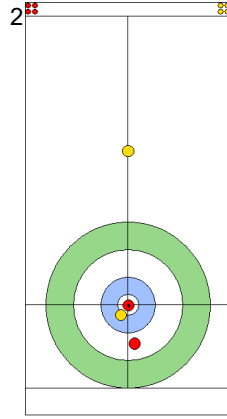

FRI 26 APR 2024
Start Time 10:00

Relegation Game - Sheet A

Game - Shot by Shot

End 6 **CZE - Czechia 5 + 1 (this end) = 6** **TUR - Türkiye 4 + 0 (this end) = 4**

Prepositioned Stones

TUR: YILDIZ D
Draw 75%

CZE: PAULOVA Z
Draw 100%

TUR: CAKIR BO
Draw 100%

CZE: PAUL T
Draw 75%

TUR: CAKIR BO
Draw 100%

CZE: PAUL T
Draw 25%

TUR: CAKIR BO
Raise Time-out 25%

CZE: PAUL T
Take-out 25%

TUR: YILDIZ D
Guard 100%