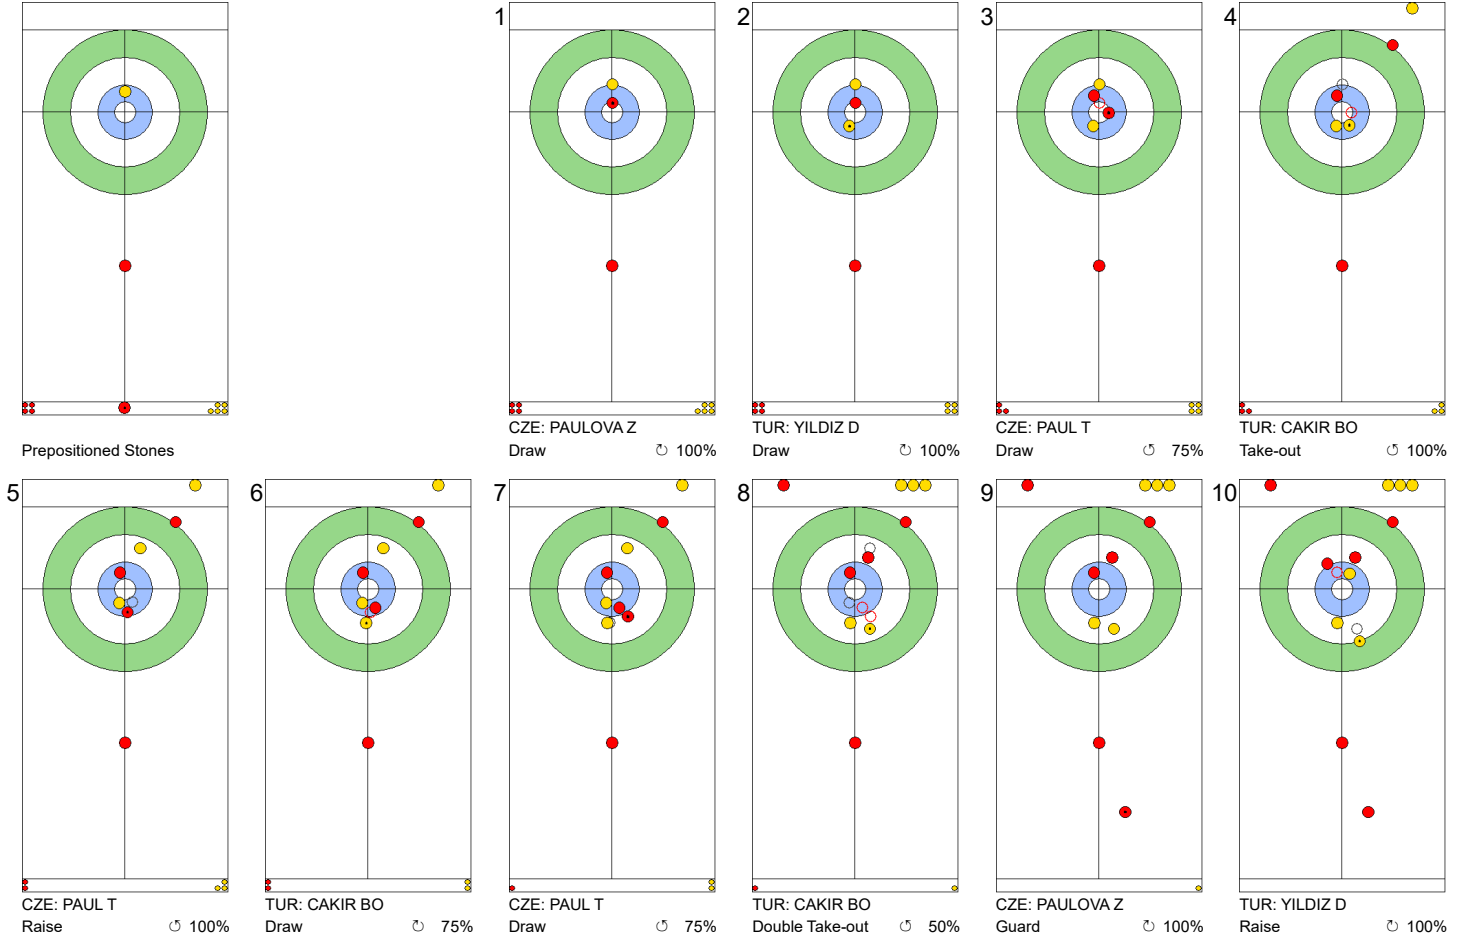

FRI 26 APR 2024
Start Time 10:00

Relegation Game - Sheet A

Game - Shot by Shot

End 1 ● CZE - Czechia 0 + 0 (this end) = 0 ⊗ TUR - Türkiye 0 + 1 (this end) = 1

	CZE	TUR
Total Score	0	1
Time left	19:07	18:12