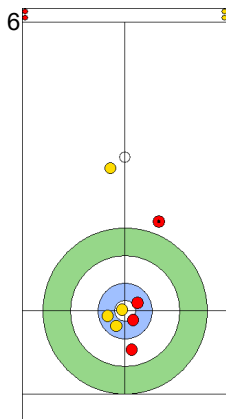

CZE: PAULOVA Z
Draw 100%

TUR: CAKIR BO
Draw 100%

CZE: PAUL T
Draw 75%

TUR: CAKIR BO
Draw 100%

CZE: PAUL T
Draw 25%

TUR: CAKIR BO
Raise Time-out 25%

CZE: PAUL T
Take-out 25%

TUR: YILDIZ D
Guard 100%

CZE: PAULOVA Z
Double Take-out 100%

	CZE	TUR
Total Score	6	4
Time left	6:00	5:54

Legend:
 Clockwise
  Counter-clockwise
 - Not considered

Game - Shot by Shot

End 7 **CZE - Czechia 6 + 2 (this end) = 8** **TUR - Türkiye 4 + 0 (this end) = 4**