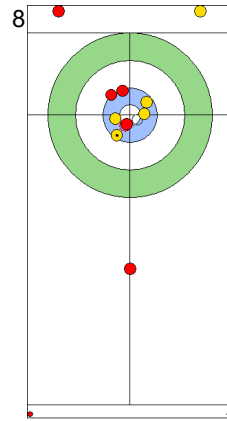

CZE: PAULOVA Z
Double Take-out 100%

	CZE	TUR
Total Score	6	4
Time left	6:00	5:54

Legend:
 Clockwise
  Counter-clockwise
 - Not considered

Game - Shot by Shot

End 7 **CZE - Czechia 6 + 2 (this end) = 8** **TUR - Türkiye 4 + 0 (this end) = 4**

Prepositioned Stones

CZE: PAULOVA Z
Draw ⤴ 75%

TUR: YILDIZ D
Draw ⤴ 100%

CZE: PAUL T
Draw ⤴ 50%

TUR: CAKIR BO
Draw ⤴ 100%

CZE: PAUL T
Double Take-out ⤴ 50%

TUR: CAKIR BO
Draw ⤴ 100%

CZE: PAUL T
Draw ⤴ 100%

TUR: CAKIR BO
Draw ⤴ 50%

CZE: PAULOVA Z
Guard Time-out ⤴ 100%

TUR: YILDIZ D
Double Take-out ⤴ 0%

	CZE	TUR
Total Score	8	4
Time left	4:14	2:06

Legend:
 ⤴ Clockwise ⤵ Counter-clockwise - Not considered

FRI 26 APR 2024
Start Time 10:00