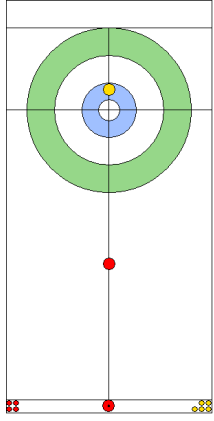

CZE: PAULOVA Z
Draw 100%

TUR: CAKIR BO
Draw 100%

CZE: PAUL T
Draw 75%

TUR: CAKIR BO
Draw 100%

CZE: PAUL T
Draw 25%

TUR: CAKIR BO
Raise Time-out 25%

CZE: PAUL T
Take-out 25%

TUR: YILDIZ D
Guard 100%

CZE: PAULOVA Z
Double Take-out 100%

	CZE	TUR
Total Score	6	4
Time left	6:00	5:54

Legend:
 Clockwise
  Counter-clockwise
 - Not considered

Game - Shot by Shot

End 7 **CZE - Czechia 6 + 2 (this end) = 8** **TUR - Türkiye 4 + 0 (this end) = 4**