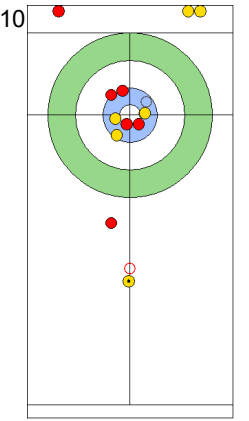

CZE: PAULOVA Z
Double Take-out 100%

	CZE	TUR
Total Score	6	4
Time left	6:00	5:54

Legend:
 Clockwise
  Counter-clockwise
 - Not considered

Game - Shot by Shot

End 7 **CZE - Czechia 6 + 2 (this end) = 8** **TUR - Türkiye 4 + 0 (this end) = 4**

Prepositioned Stones

CZE: PAULOVA Z
Draw ⤴ 75%

TUR: YILDIZ D
Draw ⤴ 100%

CZE: PAUL T
Draw ⤴ 50%

TUR: CAKIR BO
Draw ⤴ 100%

CZE: PAUL T
Double Take-out ⤴ 50%

TUR: CAKIR BO
Draw ⤴ 100%

CZE: PAUL T
Draw ⤴ 100%

TUR: CAKIR BO
Draw ⤴ 50%

CZE: PAULOVA Z
Guard Time-out ⤴ 100%

TUR: YILDIZ D
Double Take-out ⤴ 0%

	CZE	TUR
Total Score	8	4
Time left	4:14	2:06

Legend:
 ⤴ Clockwise ⤵ Counter-clockwise - Not considered

FRI 26 APR 2024
Start Time 10:00