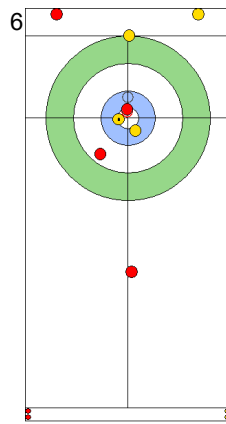

Prepositioned Stones

CZE: PAULOVA Z
Draw ⤵ 50%

TUR: YILDIZ D
Draw ⤵ 100%

CZE: PAUL T
Draw ⤵ 100%

TUR: CAKIR BO
Hit and Roll ⤵ 75%

CZE: PAUL T
Hit and Roll ⤵ 75%

TUR: CAKIR BO
Raise ⤵ 100%

CZE: PAUL T
Draw ⤵ 75%

TUR: CAKIR BO
Double Take-out ⤵ 50%

CZE: PAULOVA Z
Double Take-out ⤵ 75%

TUR: YILDIZ D
Draw ⤵ 100%

	CZE	TUR
Total Score	3	2
Time left	14:30	13:02

Legend:
 ⤵ Clockwise ⤴ Counter-clockwise - Not considered

FRI 26 APR 2024
Start Time 10:00