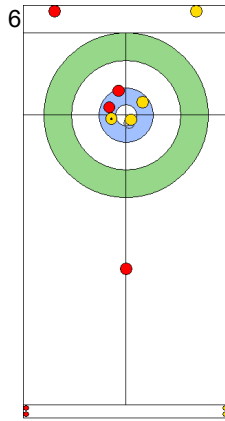

CZE: PAULOVA Z
Double Take-out 100%

	CZE	TUR
Total Score	6	4
Time left	6:00	5:54

Legend:
 Clockwise
  Counter-clockwise
 - Not considered

Game - Shot by Shot

End 7 **CZE - Czechia 6 + 2 (this end) = 8** **TUR - Türkiye 4 + 0 (this end) = 4**

Prepositioned Stones

CZE: PAULOVA Z
Draw ⤴ 75%

TUR: YILDIZ D
Draw ⤴ 100%

CZE: PAUL T
Draw ⤴ 50%

TUR: CAKIR BO
Draw ⤴ 100%

CZE: PAUL T
Double Take-out ⤴ 50%

TUR: CAKIR BO
Draw ⤴ 100%

CZE: PAUL T
Draw ⤴ 100%

TUR: CAKIR BO
Draw ⤴ 50%

CZE: PAULOVA Z
Guard Time-out ⤴ 100%

TUR: YILDIZ D
Double Take-out ⤴ 0%

	CZE	TUR
Total Score	8	4
Time left	4:14	2:06

Legend:
 ⤴ Clockwise ⤵ Counter-clockwise - Not considered

FRI 26 APR 2024
Start Time 10:00