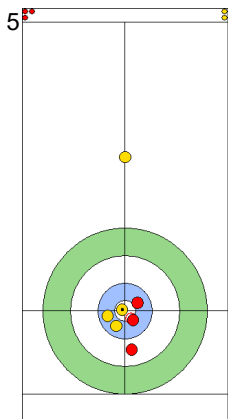

FRI 26 APR 2024
Start Time 10:00

Relegation Game - Sheet A

Game - Shot by Shot

End 6 **CZE - Czechia 5 + 1 (this end) = 6** **TUR - Türkiye 4 + 0 (this end) = 4**

Prepositioned Stones

TUR: YILDIZ D
Draw 75%

CZE: PAULOVA Z
Draw 100%

TUR: CAKIR BO
Draw 100%

CZE: PAUL T
Draw 75%

TUR: CAKIR BO
Draw 100%

CZE: PAUL T
Draw 25%

TUR: CAKIR BO
Raise Time-out 25%

CZE: PAUL T
Take-out 25%

TUR: YILDIZ D
Guard 100%