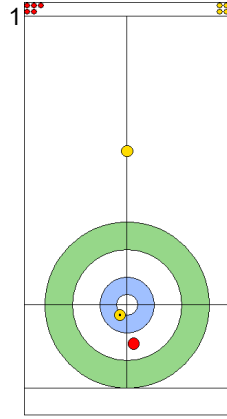

FRI 26 APR 2024
Start Time 10:00

Relegation Game - Sheet A

Game - Shot by Shot

End 6 **CZE - Czechia 5 + 1 (this end) = 6** **TUR - Türkiye 4 + 0 (this end) = 4**

Prepositioned Stones

TUR: YILDIZ D
Draw 75%

CZE: PAULOVA Z
Draw 100%

TUR: CAKIR BO
Draw 100%

CZE: PAUL T
Draw 75%

TUR: CAKIR BO
Draw 100%

CZE: PAUL T
Draw 25%

TUR: CAKIR BO
Raise Time-out 25%

CZE: PAUL T
Take-out 25%

TUR: YILDIZ D
Guard 100%