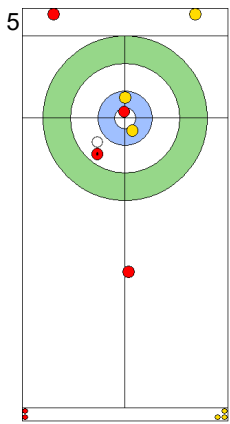

Prepositioned Stones

CZE: PAULOVA Z
Draw ⤵ 50%

TUR: YILDIZ D
Draw ⤵ 100%

CZE: PAUL T
Draw ⤵ 100%

TUR: CAKIR BO
Hit and Roll ⤵ 75%

CZE: PAUL T
Hit and Roll ⤵ 75%

TUR: CAKIR BO
Raise ⤵ 100%

CZE: PAUL T
Draw ⤵ 75%

TUR: CAKIR BO
Double Take-out ⤵ 50%

CZE: PAULOVA Z
Double Take-out ⤵ 75%

TUR: YILDIZ D
Draw ⤵ 100%

	CZE	TUR
Total Score	3	2
Time left	14:30	13:02

Legend:
 ⤵ Clockwise ⤴ Counter-clockwise - Not considered

FRI 26 APR 2024
Start Time 10:00