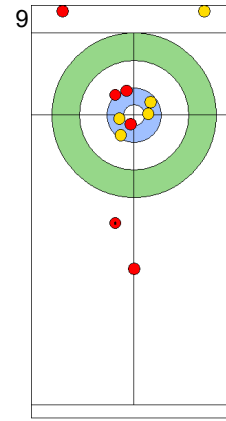

CZE: PAULOVA Z
Guard Time-out ⤴ 100%