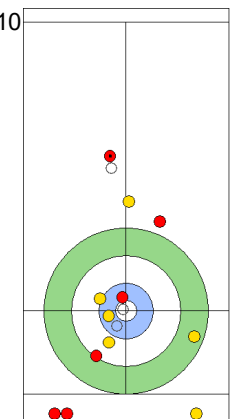

CZE: PAULOVA Z
Draw 100%

TUR: CAKIR BO
Draw 100%

CZE: PAUL T
Draw 75%

TUR: CAKIR BO
Draw 100%

CZE: PAUL T
Draw 25%

TUR: CAKIR BO
Raise Time-out 25%

CZE: PAUL T
Take-out 25%

TUR: YILDIZ D
Guard 100%

CZE: PAULOVA Z
Double Take-out 100%

	CZE	TUR
Total Score	6	4
Time left	6:00	5:54

Legend:
 Clockwise
  Counter-clockwise
 - Not considered

Game - Shot by Shot

End 7 **CZE - Czechia 6 + 2 (this end) = 8** **TUR - Türkiye 4 + 0 (this end) = 4**