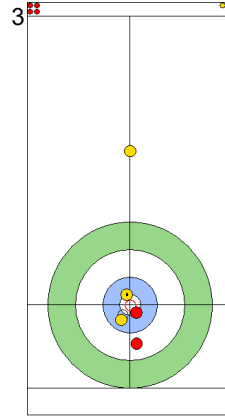

FRI 26 APR 2024
Start Time 10:00

Relegation Game - Sheet A

Game - Shot by Shot

End 6 **CZE - Czechia 5 + 1 (this end) = 6** **TUR - Türkiye 4 + 0 (this end) = 4**

Prepositioned Stones

TUR: YILDIZ D
Draw 75%

CZE: PAULOVA Z
Draw 100%

TUR: CAKIR BO
Draw 100%

CZE: PAUL T
Draw 75%

TUR: CAKIR BO
Draw 100%

CZE: PAUL T
Draw 25%

TUR: CAKIR BO
Raise Time-out 25%

CZE: PAUL T
Take-out 25%

TUR: YILDIZ D
Guard 100%