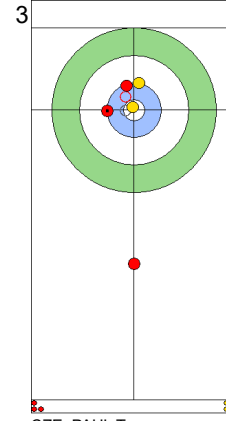

CZE: PAULOVA Z
Draw 100%

TUR: CAKIR BO
Draw 100%

CZE: PAUL T
Draw 75%

TUR: CAKIR BO
Draw 100%

CZE: PAUL T
Draw 25%

TUR: CAKIR BO
Raise Time-out 25%

CZE: PAUL T
Take-out 25%

TUR: YILDIZ D
Guard 100%

CZE: PAULOVA Z
Double Take-out 100%

	CZE	TUR
Total Score	6	4
Time left	6:00	5:54

Legend:
 Clockwise
  Counter-clockwise
 - Not considered

Game - Shot by Shot

End 7 **CZE - Czechia 6 + 2 (this end) = 8** **TUR - Türkiye 4 + 0 (this end) = 4**

Prepositioned Stones

CZE: PAULOVA Z
Draw ⤴ 75%

TUR: YILDIZ D
Draw ⤴ 100%

CZE: PAUL T
Draw ⤴ 50%

TUR: CAKIR BO
Draw ⤴ 100%

CZE: PAUL T
Double Take-out ⤴ 50%

TUR: CAKIR BO
Draw ⤴ 100%

CZE: PAUL T
Draw ⤴ 100%