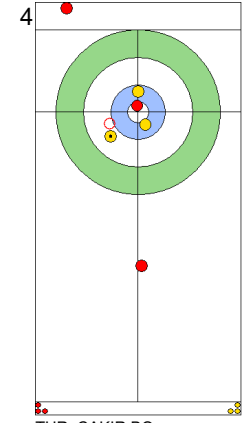

Prepositioned Stones

CZE: PAULOVA Z
Draw ⤵ 50%

TUR: YILDIZ D
Draw ⤵ 100%

CZE: PAUL T
Draw ⤵ 100%

TUR: CAKIR BO
Hit and Roll ⤵ 75%

CZE: PAUL T
Hit and Roll ⤵ 75%

TUR: CAKIR BO
Raise ⤵ 100%

CZE: PAUL T
Draw ⤵ 75%

TUR: CAKIR BO
Double Take-out ⤵ 50%

CZE: PAULOVA Z
Double Take-out ⤵ 75%

TUR: YILDIZ D
Draw ⤵ 100%

	CZE	TUR
Total Score	3	2
Time left	14:30	13:02

Legend:
 ⤵ Clockwise ⤴ Counter-clockwise - Not considered

FRI 26 APR 2024
Start Time 10:00