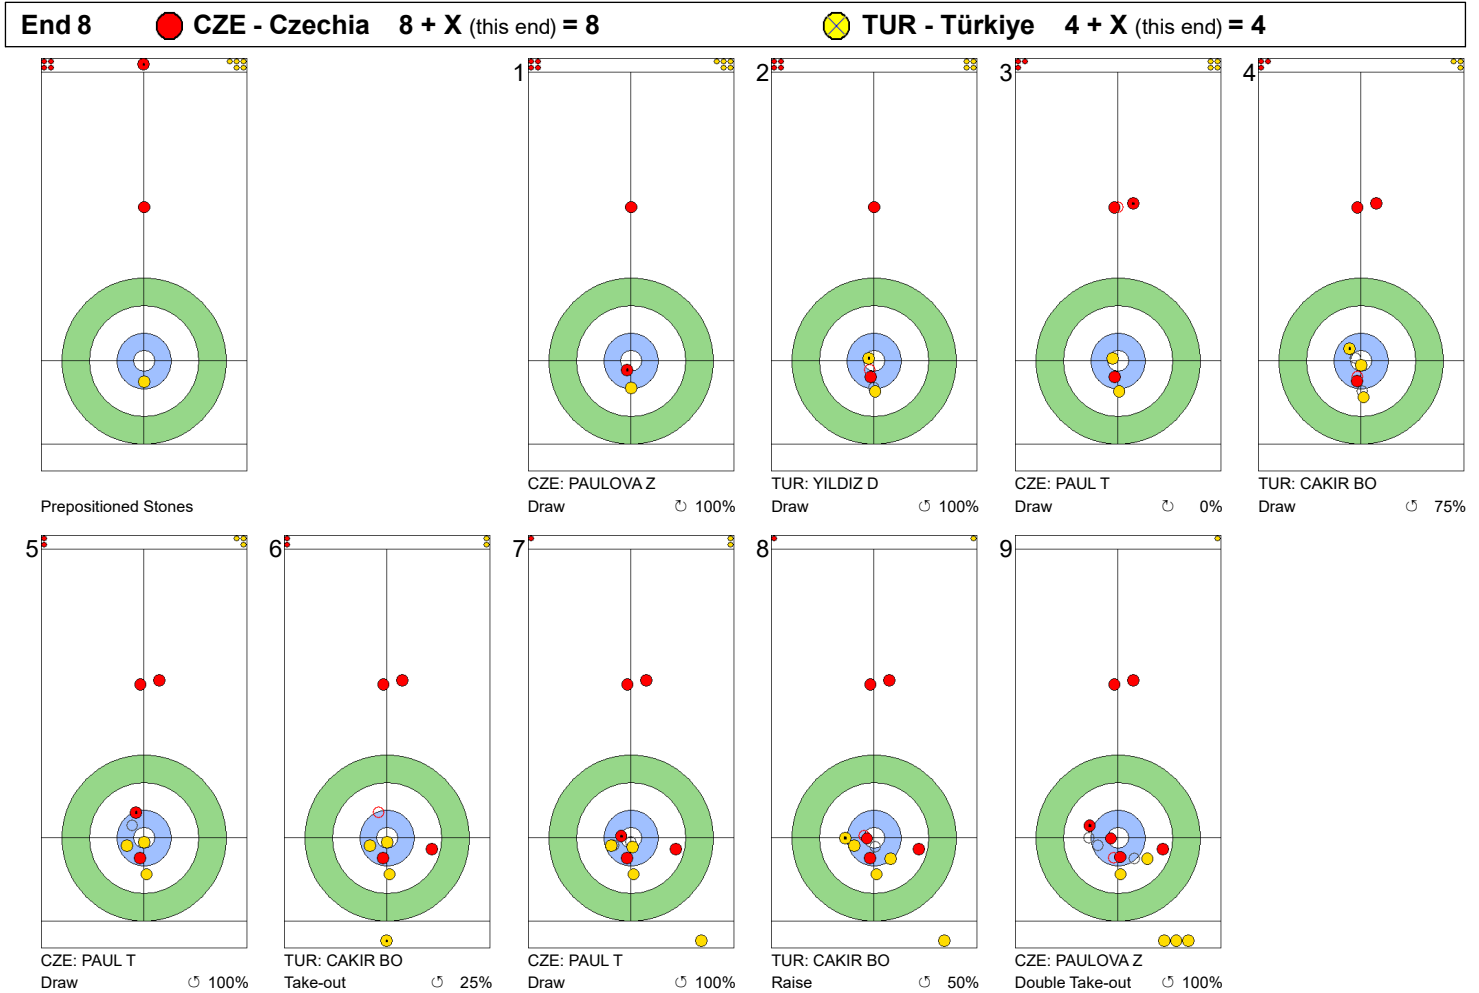

TUR: CAKIR BO
Draw ⤴ 50%

CZE: PAULOVA Z
Guard Time-out ⤴ 100%

TUR: YILDIZ D
Double Take-out ⤴ 0%

	CZE	TUR
Total Score	8	4
Time left	4:14	2:06

Legend:
 ⤴ Clockwise ⤵ Counter-clockwise - Not considered

FRI 26 APR 2024
Start Time 10:00

Relegation Game - Sheet A

Game - Shot by Shot

	CZE	TUR
Total Score	8	4
Time left	1:04	0:43

Legend:
 ↻ Clockwise ↺ Counter-clockwise - Not considered
 X Unfinished end due to concession