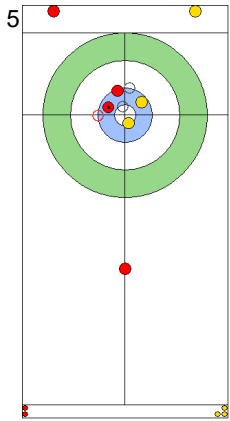

Prepositioned Stones

CZE: PAULOVA Z
Draw ⤴ 75%

TUR: YILDIZ D
Draw ⤴ 100%

CZE: PAUL T
Draw ⤴ 50%

TUR: CAKIR BO
Draw ⤴ 100%

CZE: PAUL T
Double Take-out ⤴ 50%

TUR: CAKIR BO
Draw ⤴ 100%

CZE: PAUL T
Draw ⤴ 100%

TUR: CAKIR BO
Draw ⤴ 50%

CZE: PAULOVA Z
Guard Time-out ⤴ 100%

TUR: YILDIZ D
Double Take-out ⤴ 0%

	CZE	TUR
Total Score	8	4
Time left	4:14	2:06

Legend:
 ⤴ Clockwise ⤵ Counter-clockwise - Not considered

FRI 26 APR 2024
Start Time 10:00