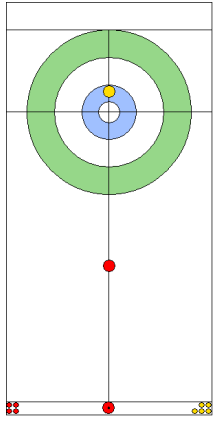

FRI 26 APR 2024
Start Time 10:00

Relegation Game - Sheet A

Game - Shot by Shot

End 3 **CZE - Czechia 3 + 0 (this end) = 3** **TUR - Türkiye 1 + 1 (this end) = 2**

Prepositioned Stones