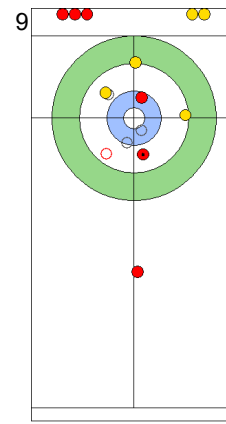

Prepositioned Stones

CZE: PAULOVA Z
Draw ⤵ 50%

TUR: YILDIZ D
Draw ⤵ 100%

CZE: PAUL T
Draw ⤵ 100%

TUR: CAKIR BO
Hit and Roll ⤵ 75%

CZE: PAUL T
Hit and Roll ⤵ 75%

TUR: CAKIR BO
Raise ⤵ 100%

CZE: PAUL T
Draw ⤵ 75%

TUR: CAKIR BO
Double Take-out ⤵ 50%

CZE: PAULOVA Z
Double Take-out ⤵ 75%

TUR: YILDIZ D
Draw ⤵ 100%

	CZE	TUR
Total Score	3	2
Time left	14:30	13:02

Legend:
 ⤵ Clockwise ⤴ Counter-clockwise - Not considered

FRI 26 APR 2024
Start Time 10:00