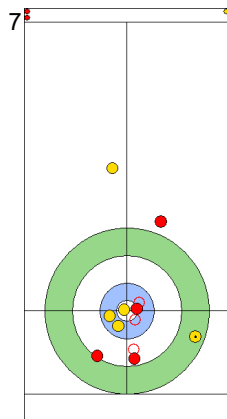

CZE: PAULOVA Z
Draw 100%

TUR: CAKIR BO
Draw 100%

CZE: PAUL T
Draw 75%

TUR: CAKIR BO
Draw 100%

CZE: PAUL T
Draw 25%

TUR: CAKIR BO
Raise Time-out 25%

CZE: PAUL T
Take-out 25%

TUR: YILDIZ D
Guard 100%

CZE: PAULOVA Z
Double Take-out 100%

	CZE	TUR
Total Score	6	4
Time left	6:00	5:54

Legend:
 Clockwise
  Counter-clockwise
 - Not considered

Game - Shot by Shot

End 7 **CZE - Czechia 6 + 2 (this end) = 8** **TUR - Türkiye 4 + 0 (this end) = 4**