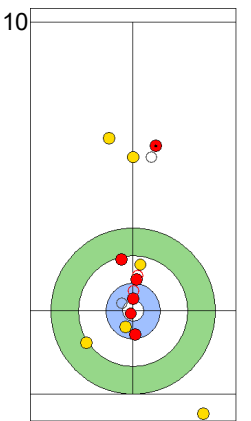

NOR: SKASLIEN K
Draw ⤴ 100%

	NOR	EST
Total Score	2	1
Time left	16:43	16:35

Legend:
 ⤴ Clockwise ⤵ Counter-clockwise - Not considered

FRI 26 APR 2024
Start Time 18:00

Semi-final - Sheet B

Game - Shot by Shot

Semi-final - Sheet B

Game - Shot by Shot

End 4 **NOR - Norway** 2 + 2 (this end) = 4 **EST - Estonia** 2 + 0 (this end) = 2

Prepositioned Stones

EST: KALDVEE M
Draw ⌚ 75%

NOR: SKASLIEN K
Draw ⌚ 100%

EST: LILL H
Draw ⌚ 100%

NOR: NEDREGOTTEN M
Draw ⌚ 100%

EST: LILL H
Guard ⌚ 100%

NOR: NEDREGOTTEN M
Draw ⌚ 100%

EST: LILL H
Raise ⌚ 100%

NOR: NEDREGOTTEN M
Take-out ⌚ 100%

EST: KALDVEE M
Guard ⌚ 100%

NOR: SKASLIEN K
Promotion Take-out ⌚ 100%

	NOR	EST
Total Score	4	2
Time left	10:45	11:13

Legend:
 ⌚ Clockwise ⌚ Counter-clockwise - Not considered

FRI 26 APR 2024
Start Time 18:00

Semi-final - Sheet B

Game - Shot by Shot

End 5 **NOR - Norway** 4 + 0 (this end) = 4 **EST - Estonia** 2 + 3 (this end) = 5