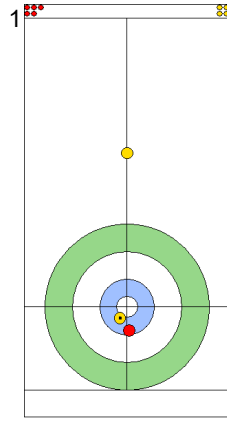

NOR: SKASLIEN K
Draw ⤴ 100%

	NOR	EST
Total Score	2	1
Time left	16:43	16:35

Legend:
 ⤴ Clockwise ⤵ Counter-clockwise - Not considered

FRI 26 APR 2024
Start Time 18:00

Semi-final - Sheet B

Game - Shot by Shot

End 3 **NOR - Norway 2 + 0 (this end) = 2** **EST - Estonia 1 + 1 (this end) = 2**

	NOR	EST
Total Score	2	2
Time left	13:58	13:49

Legend:
 Clockwise
  Counter-clockwise
 - Not considered

FRI 26 APR 2024
Start Time 18:00

Semi-final - Sheet B

Game - Shot by Shot

End 4 **NOR - Norway** 2 + 2 (this end) = 4 **EST - Estonia** 2 + 0 (this end) = 2

Prepositioned Stones

EST: KALDVEE M
Draw ⌚ 75%

NOR: SKASLIEN K
Draw ⌚ 100%

EST: LILL H
Draw ⌚ 100%