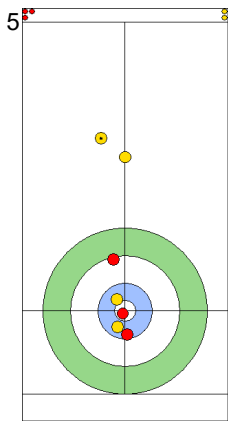

NOR: SKASLIEN K
Draw ⤴ 100%

	NOR	EST
Total Score	2	1
Time left	16:43	16:35

Legend:
 ⤴ Clockwise ⤵ Counter-clockwise - Not considered

FRI 26 APR 2024
Start Time 18:00

Semi-final - Sheet B

Game - Shot by Shot

Semi-final - Sheet B

Game - Shot by Shot

End 4 **NOR - Norway** 2 + 2 (this end) = 4 **EST - Estonia** 2 + 0 (this end) = 2

Prepositioned Stones

EST: KALDVEE M
Draw ⌚ 75%

NOR: SKASLIEN K
Draw ⌚ 100%

EST: LILL H
Draw ⌚ 100%

NOR: NEDREGOTTEN M
Draw ⌚ 100%

EST: LILL H
Guard ⌚ 100%

NOR: NEDREGOTTEN M
Draw ⌚ 100%

EST: LILL H
Raise ⌚ 100%

NOR: NEDREGOTTEN M
Take-out ⌚ 100%

EST: KALDVEE M
Guard ⌚ 100%

NOR: SKASLIEN K
Promotion Take-out ⌚ 100%

	NOR	EST
Total Score	4	2
Time left	10:45	11:13

Legend:
 ⌚ Clockwise ⌚ Counter-clockwise - Not considered

FRI 26 APR 2024
Start Time 18:00

Semi-final - Sheet B

Game - Shot by Shot

End 5 **NOR - Norway** 4 + 0 (this end) = 4 **EST - Estonia** 2 + 3 (this end) = 5