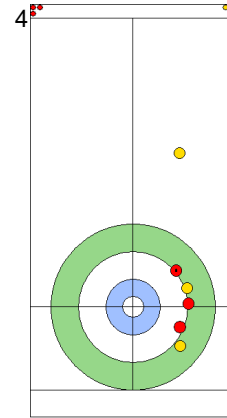

	NOR	EST
Total Score	4	5
Time left	8:29	8:52

Legend:
 Clockwise
  Counter-clockwise
 - Not considered

FRI 26 APR 2024
Start Time 18:00

Semi-final - Sheet B

Game - Shot by Shot

End 6 **NOR - Norway** 4 + 2 (this end) = 6 **EST - Estonia** 5 + 0 (this end) = 5

Power Play
Prepositioned Stones

EST: KALDVEE M
Draw ⤴ 50%

NOR: SKASLIEN K
Draw ⤴ 75%

EST: LILL H
Draw ⤴ 75%

NOR: NEDREGOTTEN M
Draw ⤴ 100%

EST: LILL H
Double Take-out ⤴ 100%

NOR: NEDREGOTTEN M
Draw ⤴ 100%

EST: LILL H
Double Take-out ⤴ 100%

NOR: NEDREGOTTEN M
Hit and Roll ⤴ 75%

EST: KALDVEE M
Double Take-out ⤴ 50%

NOR: SKASLIEN K
Draw ⤴ 100%

	NOR	EST
Total Score	6	5
Time left	6:14	6:04

Legend:
 ⤴ Clockwise ⤵ Counter-clockwise - Not considered