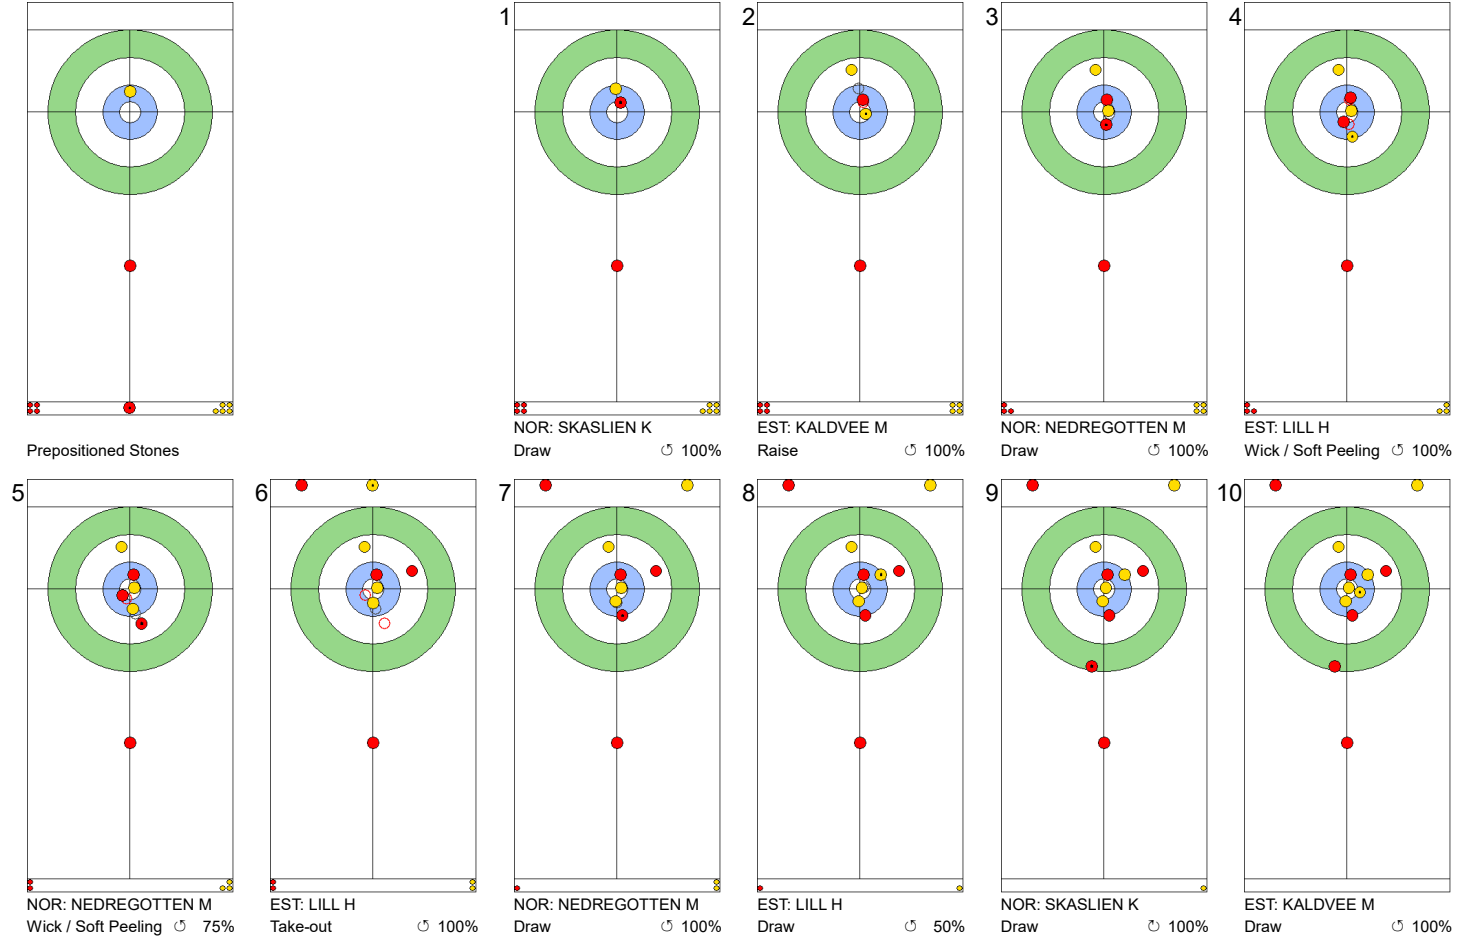

NOR: NEDREGOTTEN M
Draw ⌚ 100%

EST: LILL H
Guard ⌚ 100%

NOR: NEDREGOTTEN M
Draw ⌚ 100%

EST: LILL H
Raise ⌚ 100%

NOR: NEDREGOTTEN M
Take-out ⌚ 100%

EST: KALDVEE M
Guard ⌚ 100%

NOR: SKASLIEN K
Promotion Take-out ⌚ 100%

	NOR	EST
Total Score	4	2
Time left	10:45	11:13

Legend:
 ⌚ Clockwise ⌚ Counter-clockwise - Not considered

FRI 26 APR 2024
Start Time 18:00

Semi-final - Sheet B

Game - Shot by Shot

End 5 **NOR - Norway** 4 + 0 (this end) = 4 **EST - Estonia** 2 + 3 (this end) = 5

	NOR	EST
Total Score	4	5
Time left	8:29	8:52

Legend:
 Clockwise
  Counter-clockwise
 - Not considered

FRI 26 APR 2024
Start Time 18:00

Semi-final - Sheet B

Game - Shot by Shot

End 6 **NOR - Norway** 4 + 2 (this end) = 6 **EST - Estonia** 5 + 0 (this end) = 5

NOR: NEDREGOTTEN M
Hit and Roll ⤴ 75%

EST: KALDVEE M
Double Take-out ⤴ 50%

NOR: SKASLIEN K
Draw ⤴ 100%

	NOR	EST
Total Score	6	5
Time left	6:14	6:04

Legend:
 ⤴ Clockwise ⤵ Counter-clockwise - Not considered