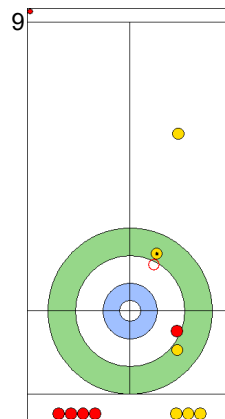

NOR: SKASLIEN K
Draw ⤴ 100%

	NOR	EST
Total Score	2	1
Time left	16:43	16:35

Legend:
 ⤴ Clockwise ⤵ Counter-clockwise - Not considered

FRI 26 APR 2024
Start Time 18:00

Semi-final - Sheet B

Game - Shot by Shot

	NOR	EST
Total Score	4	5
Time left	8:29	8:52

Legend:
 Clockwise
  Counter-clockwise
 - Not considered

FRI 26 APR 2024
Start Time 18:00

Semi-final - Sheet B

Game - Shot by Shot

End 6 **NOR - Norway** 4 + 2 (this end) = 6 **EST - Estonia** 5 + 0 (this end) = 5

Power Play
Prepositioned Stones

EST: KALDVEE M
Draw ⤴ 50%

NOR: SKASLIEN K
Draw ⤴ 75%

EST: LILL H
Draw ⤴ 75%

NOR: NEDREGOTTEN M
Draw ⤴ 100%

EST: LILL H
Double Take-out ⤴ 100%

NOR: NEDREGOTTEN M
Draw ⤴ 100%

EST: LILL H
Double Take-out ⤴ 100%

NOR: NEDREGOTTEN M
Hit and Roll ⤴ 75%

EST: KALDVEE M
Double Take-out ⤴ 50%

NOR: SKASLIEN K
Draw ⤴ 100%

	NOR	EST
Total Score	6	5
Time left	6:14	6:04

Legend:
 ⤴ Clockwise ⤵ Counter-clockwise - Not considered