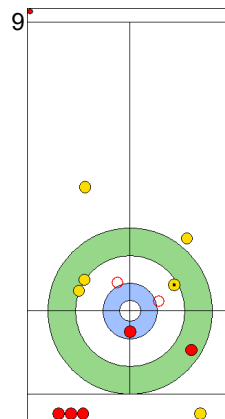

FRI 26 APR 2024
Start Time 18:00

Semi-final - Sheet B

Game - Shot by Shot

End 2 **NOR - Norway** 0 + 2 (this end) = 2 **EST - Estonia** 1 + 0 (this end) = 1

Prepositioned Stones

EST: KALDVEE M
Draw ⤴ 75%

NOR: SKASLIEN K
Draw ⤴ 100%

EST: LILL H
Raise ⤴ 25%

NOR: NEDREGOTTEN M
Guard ⤴ 25%

EST: LILL H
Double Take-out ⤴ 75%

NOR: NEDREGOTTEN M
Draw ⤴ 100%

EST: LILL H
Clearing ⤴ 75%

NOR: NEDREGOTTEN M
Draw ⤴ 100%

EST: KALDVEE M
Double Take-out ⤴ 100%

NOR: SKASLIEN K
Draw ⤴ 100%

	NOR	EST
Total Score	2	1
Time left	16:43	16:35

Legend:
 ⤴ Clockwise ⤵ Counter-clockwise - Not considered

FRI 26 APR 2024
Start Time 18:00

Semi-final - Sheet B

Game - Shot by Shot