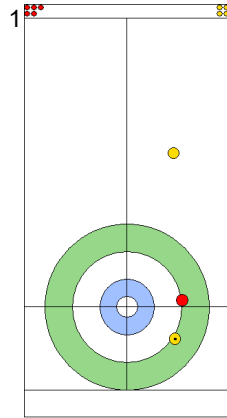

	NOR	EST
Total Score	4	2
Time left	10:45	11:13

Legend:
 ⌚ Clockwise ⌚ Counter-clockwise - Not considered

FRI 26 APR 2024
Start Time 18:00

Semi-final - Sheet B

Game - Shot by Shot

End 5 **NOR - Norway** 4 + 0 (this end) = 4 **EST - Estonia** 2 + 3 (this end) = 5

	NOR	EST
Total Score	4	5
Time left	8:29	8:52

Legend:
 Clockwise
  Counter-clockwise
 - Not considered

FRI 26 APR 2024
Start Time 18:00

Semi-final - Sheet B

Game - Shot by Shot

End 6 **NOR - Norway** 4 + 2 (this end) = 6 **EST - Estonia** 5 + 0 (this end) = 5

Power Play
Prepositioned Stones

EST: KALDVEE M
Draw ⤴ 50%

NOR: SKASLIEN K
Draw ⤴ 75%

EST: LILL H
Draw ⤴ 75%

NOR: NEDREGOTTEN M
Draw ⤴ 100%

EST: LILL H
Double Take-out ⤴ 100%

NOR: NEDREGOTTEN M
Draw ⤴ 100%

EST: LILL H
Double Take-out ⤴ 100%

NOR: NEDREGOTTEN M
Hit and Roll ⤴ 75%

EST: KALDVEE M
Double Take-out ⤴ 50%

NOR: SKASLIEN K
Draw ⤴ 100%

	NOR	EST
Total Score	6	5
Time left	6:14	6:04

Legend:
 ⤴ Clockwise ⤵ Counter-clockwise - Not considered