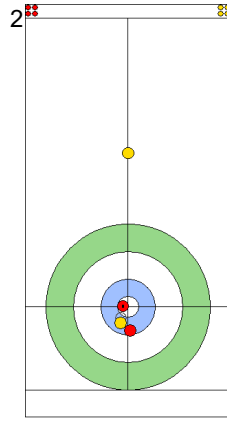

NOR: SKASLIEN K
Draw ⤴ 100%

	NOR	EST
Total Score	2	1
Time left	16:43	16:35

Legend:
 ⤴ Clockwise ⤵ Counter-clockwise - Not considered

FRI 26 APR 2024
Start Time 18:00

Semi-final - Sheet B

Game - Shot by Shot

Semi-final - Sheet B

Game - Shot by Shot

End 4 **NOR - Norway** 2 + 2 (this end) = 4 **EST - Estonia** 2 + 0 (this end) = 2

Prepositioned Stones

EST: KALDVEE M
Draw ⌚ 75%

NOR: SKASLIEN K
Draw ⌚ 100%

EST: LILL H
Draw ⌚ 100%

NOR: NEDREGOTTEN M
Draw ⌚ 100%

EST: LILL H
Guard ⌚ 100%

NOR: NEDREGOTTEN M
Draw ⌚ 100%

EST: LILL H
Raise ⌚ 100%

NOR: NEDREGOTTEN M
Take-out ⌚ 100%

EST: KALDVEE M
Guard ⌚ 100%

NOR: SKASLIEN K
Promotion Take-out ⌚ 100%