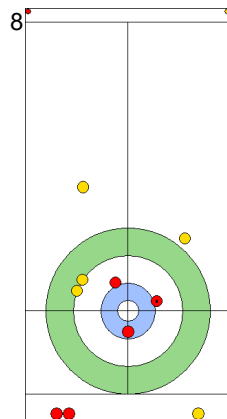

FRI 26 APR 2024
Start Time 18:00

Semi-final - Sheet B

Game - Shot by Shot

End 2 **NOR - Norway** 0 + 2 (this end) = 2 **EST - Estonia** 1 + 0 (this end) = 1

Prepositioned Stones

EST: KALDVEE M
Draw ⤴ 75%

NOR: SKASLIEN K
Draw ⤴ 100%

EST: LILL H
Raise ⤴ 25%

NOR: NEDREGOTTEN M
Guard ⤴ 25%

EST: LILL H
Double Take-out ⤴ 75%

NOR: NEDREGOTTEN M
Draw ⤴ 100%

EST: LILL H
Clearing ⤴ 75%

NOR: NEDREGOTTEN M
Draw ⤴ 100%

EST: KALDVEE M
Double Take-out ⤴ 100%

NOR: SKASLIEN K
Draw ⤴ 100%

	NOR	EST
Total Score	2	1
Time left	16:43	16:35

Legend:
 ⤴ Clockwise ⤵ Counter-clockwise - Not considered

FRI 26 APR 2024
Start Time 18:00

Semi-final - Sheet B

Game - Shot by Shot