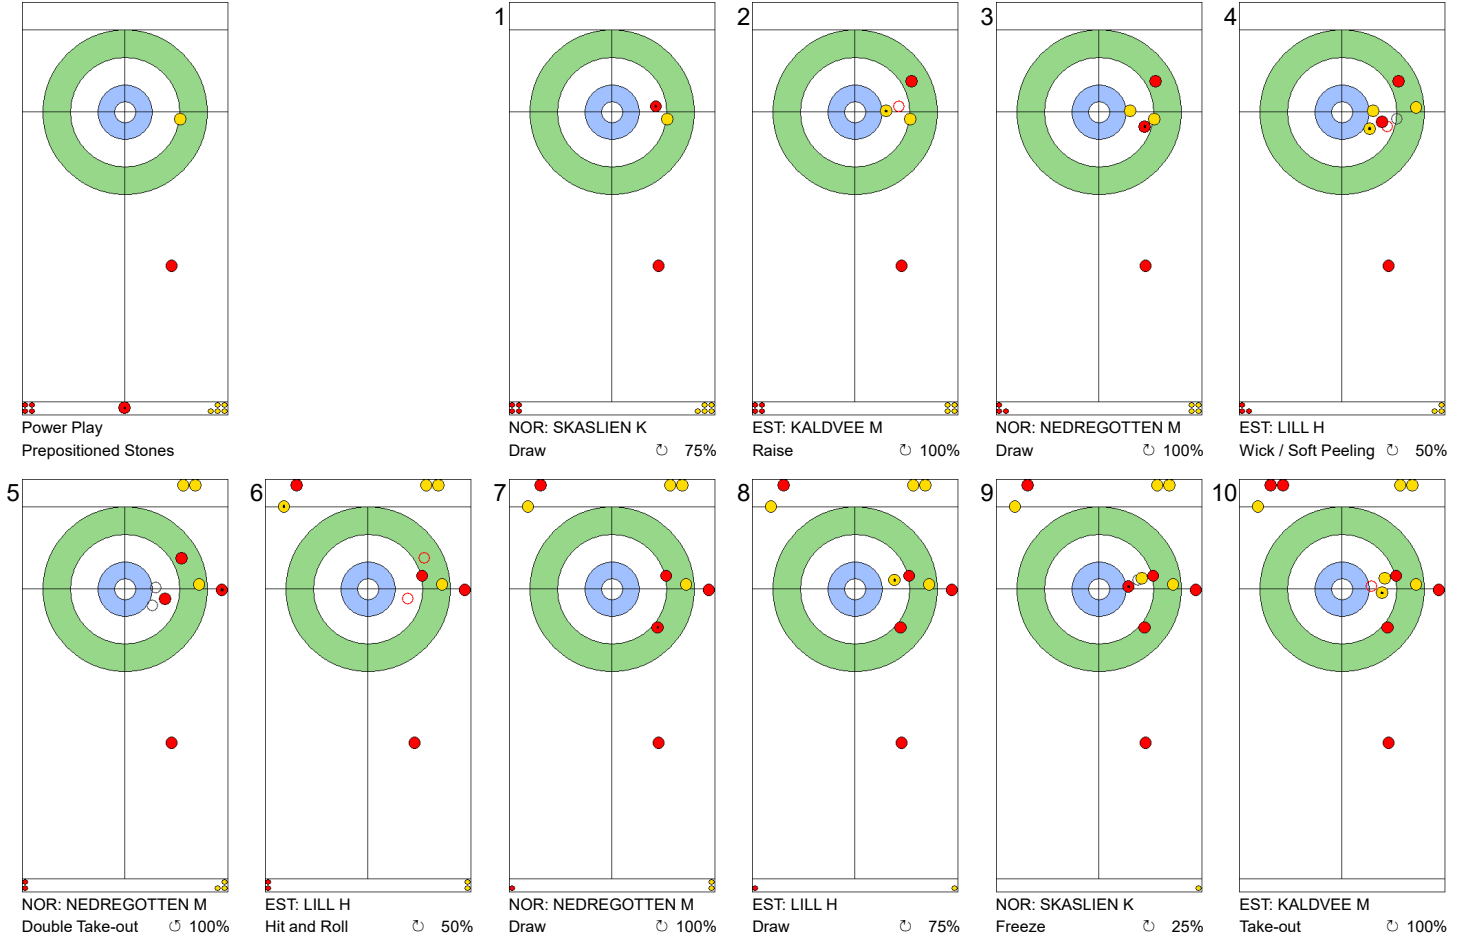

Power Play
Prepositioned Stones

EST: KALDVEE M
Draw ⤴ 50%

NOR: SKASLIEN K
Draw ⤴ 75%

EST: LILL H
Draw ⤴ 75%

NOR: NEDREGOTTEN M
Draw ⤴ 100%

EST: LILL H
Double Take-out ⤴ 100%

NOR: NEDREGOTTEN M
Draw ⤴ 100%

EST: LILL H
Double Take-out ⤴ 100%

NOR: NEDREGOTTEN M
Hit and Roll ⤴ 75%

EST: KALDVEE M
Double Take-out ⤴ 50%

NOR: SKASLIEN K
Draw ⤴ 100%

	NOR	EST
Total Score	6	5
Time left	6:14	6:04

Legend:
 ⤴ Clockwise ⤵ Counter-clockwise - Not considered

Game - Shot by Shot

End 7 ● NOR - Norway 6 + 0 (this end) = 6 ⊗ EST - Estonia 5 + 2 (this end) = 7

	NOR	EST
Total Score	6	7
Time left	3:51	3:13

Legend:
↻ Clockwise ↺ Counter-clockwise - Not considered

FRI 26 APR 2024
Start Time 18:00

Semi-final - Sheet B

Game - Shot by Shot

	NOR	EST
Total Score	6	8
Time left	0:24	0:37

Legend:
 ↻ Clockwise ↺ Counter-clockwise - Not considered