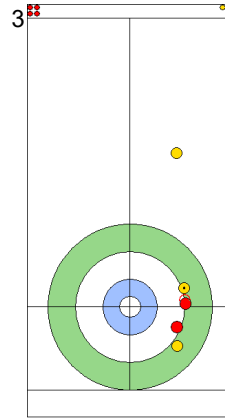

	NOR	EST
Total Score	4	2
Time left	10:45	11:13

Legend:
 ⌚ Clockwise ⌚ Counter-clockwise - Not considered

FRI 26 APR 2024
Start Time 18:00

Semi-final - Sheet B

Game - Shot by Shot

End 5 **NOR - Norway** 4 + 0 (this end) = 4 **EST - Estonia** 2 + 3 (this end) = 5

	NOR	EST
Total Score	4	5
Time left	8:29	8:52

Legend:
 Clockwise
  Counter-clockwise
 - Not considered

FRI 26 APR 2024
Start Time 18:00

Semi-final - Sheet B

Game - Shot by Shot

End 6 **NOR - Norway** 4 + 2 (this end) = 6 **EST - Estonia** 5 + 0 (this end) = 5

Power Play
Prepositioned Stones

EST: KALDVEE M
Draw ⤴ 50%

NOR: SKASLIEN K
Draw ⤴ 75%

EST: LILL H
Draw ⤴ 75%

NOR: NEDREGOTTEN M
Draw ⤴ 100%

EST: LILL H
Double Take-out ⤴ 100%

NOR: NEDREGOTTEN M
Draw ⤴ 100%

EST: LILL H
Double Take-out ⤴ 100%

NOR: NEDREGOTTEN M
Hit and Roll ⤴ 75%

EST: KALDVEE M
Double Take-out ⤴ 50%

NOR: SKASLIEN K
Draw ⤴ 100%

	NOR	EST
Total Score	6	5
Time left	6:14	6:04

Legend:
 ⤴ Clockwise ⤵ Counter-clockwise - Not considered