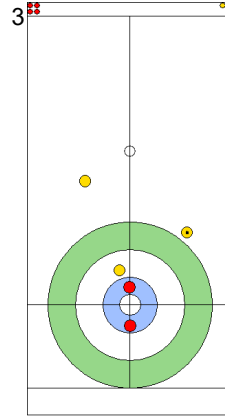

FRI 26 APR 2024
Start Time 18:00

Semi-final - Sheet B

Game - Shot by Shot

End 1 **NOR - Norway** 0 + 0 (this end) = 0 **EST - Estonia** 0 + 1 (this end) = 1

	NOR	EST
Total Score	0	1
Time left	19:19	20:13

Legend:
 Clockwise
  Counter-clockwise
 - Not considered

FRI 26 APR 2024
Start Time 18:00

Semi-final - Sheet B

Game - Shot by Shot

End 2 **NOR - Norway** 0 + 2 (this end) = 2 **EST - Estonia** 1 + 0 (this end) = 1

Prepositioned Stones

EST: KALDVEE M
Draw ⤴ 75%

NOR: SKASLIEN K
Draw ⤴ 100%

EST: LILL H
Raise ⤴ 25%

NOR: NEDREGOTTEN M
Guard ⤴ 25%

EST: LILL H
Double Take-out ⤴ 75%

NOR: NEDREGOTTEN M
Draw ⤴ 100%

EST: LILL H
Clearing ⤴ 75%

NOR: NEDREGOTTEN M
Draw ⤴ 100%

EST: KALDVEE M
Double Take-out ⤴ 100%

NOR: SKASLIEN K
Draw ⤴ 100%

	NOR	EST
Total Score	2	1
Time left	16:43	16:35

Legend:
 ⤴ Clockwise ⤵ Counter-clockwise - Not considered

FRI 26 APR 2024
Start Time 18:00

Semi-final - Sheet B

Game - Shot by Shot