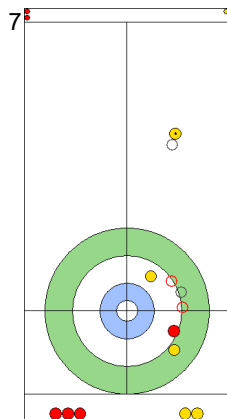

	NOR	EST
Total Score	4	5
Time left	8:29	8:52

Legend:
 Clockwise
  Counter-clockwise
 - Not considered

FRI 26 APR 2024
Start Time 18:00

Semi-final - Sheet B

Game - Shot by Shot

End 6 **NOR - Norway** 4 + 2 (this end) = 6 **EST - Estonia** 5 + 0 (this end) = 5

Power Play
Prepositioned Stones

EST: KALDVEE M
Draw ⤴ 50%

NOR: SKASLIEN K
Draw ⤴ 75%

EST: LILL H
Draw ⤴ 75%

NOR: NEDREGOTTEN M
Draw ⤴ 100%

EST: LILL H
Double Take-out ⤴ 100%

NOR: NEDREGOTTEN M
Draw ⤴ 100%

EST: LILL H
Double Take-out ⤴ 100%

NOR: NEDREGOTTEN M
Hit and Roll ⤴ 75%

EST: KALDVEE M
Double Take-out ⤴ 50%

NOR: SKASLIEN K
Draw ⤴ 100%

	NOR	EST
Total Score	6	5
Time left	6:14	6:04

Legend:
 ⤴ Clockwise ⤵ Counter-clockwise - Not considered

Game - Shot by Shot

End 7 ● NOR - Norway 6 + 0 (this end) = 6 ⊗ EST - Estonia 5 + 2 (this end) = 7

	NOR	EST
Total Score	6	7
Time left	3:51	3:13

Legend:
↻ Clockwise ↺ Counter-clockwise - Not considered

FRI 26 APR 2024
Start Time 18:00