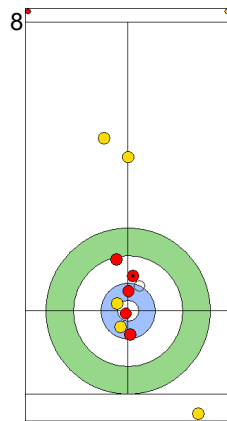

NOR: SKASLIEN K
Draw ⤴ 100%

	NOR	EST
Total Score	2	1
Time left	16:43	16:35

Legend:
 ⤴ Clockwise ⤵ Counter-clockwise - Not considered

FRI 26 APR 2024
Start Time 18:00

Semi-final - Sheet B

Game - Shot by Shot

Semi-final - Sheet B

Game - Shot by Shot

End 4 **NOR - Norway** 2 + 2 (this end) = 4 **EST - Estonia** 2 + 0 (this end) = 2

Prepositioned Stones

EST: KALDVEE M
Draw ⌚ 75%

NOR: SKASLIEN K
Draw ⌚ 100%

EST: LILL H
Draw ⌚ 100%

NOR: NEDREGOTTEN M
Draw ⌚ 100%

EST: LILL H
Guard ⌚ 100%

NOR: NEDREGOTTEN M
Draw ⌚ 100%

EST: LILL H
Raise ⌚ 100%

NOR: NEDREGOTTEN M
Take-out ⌚ 100%

EST: KALDVEE M
Guard ⌚ 100%

NOR: SKASLIEN K
Promotion Take-out ⌚ 100%

	NOR	EST
Total Score	4	2
Time left	10:45	11:13

Legend:
 ⌚ Clockwise ⌚ Counter-clockwise - Not considered

FRI 26 APR 2024
Start Time 18:00

Semi-final - Sheet B

Game - Shot by Shot

End 5 **NOR - Norway** 4 + 0 (this end) = 4 **EST - Estonia** 2 + 3 (this end) = 5