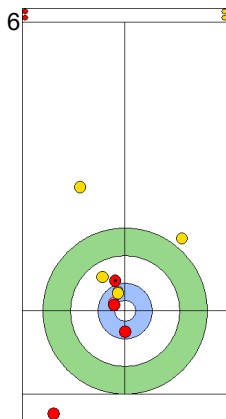

FRI 26 APR 2024
Start Time 18:00

Semi-final - Sheet B

Game - Shot by Shot

End 1 **NOR - Norway** 0 + 0 (this end) = 0 **EST - Estonia** 0 + 1 (this end) = 1

	NOR	EST
Total Score	0	1
Time left	19:19	20:13

Legend:
 Clockwise
  Counter-clockwise
 - Not considered

FRI 26 APR 2024
Start Time 18:00

Semi-final - Sheet B

Game - Shot by Shot

End 2 **NOR - Norway** 0 + 2 (this end) = 2 **EST - Estonia** 1 + 0 (this end) = 1

Prepositioned Stones

EST: KALDVEE M
Draw ⤴ 75%

NOR: SKASLIEN K
Draw ⤴ 100%

EST: LILL H
Raise ⤴ 25%

NOR: NEDREGOTTEN M
Guard ⤴ 25%

EST: LILL H
Double Take-out ⤴ 75%

NOR: NEDREGOTTEN M
Draw ⤴ 100%

EST: LILL H
Clearing ⤴ 75%

NOR: NEDREGOTTEN M
Draw ⤴ 100%

EST: KALDVEE M
Double Take-out ⤴ 100%

NOR: SKASLIEN K
Draw ⤴ 100%

	NOR	EST
Total Score	2	1
Time left	16:43	16:35

Legend:
 ⤴ Clockwise ⤵ Counter-clockwise - Not considered

FRI 26 APR 2024
Start Time 18:00

Semi-final - Sheet B

Game - Shot by Shot