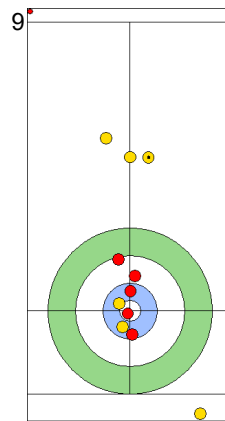

NOR: SKASLIEN K
Draw ⤴ 100%

	NOR	EST
Total Score	2	1
Time left	16:43	16:35

Legend:
 ⤴ Clockwise ⤵ Counter-clockwise - Not considered

FRI 26 APR 2024
Start Time 18:00

Semi-final - Sheet B

Game - Shot by Shot

Semi-final - Sheet B

Game - Shot by Shot

End 4 **NOR - Norway** 2 + 2 (this end) = 4 **EST - Estonia** 2 + 0 (this end) = 2

Prepositioned Stones

EST: KALDVEE M
Draw ⌚ 75%

NOR: SKASLIEN K
Draw ⌚ 100%

EST: LILL H
Draw ⌚ 100%

NOR: NEDREGOTTEN M
Draw ⌚ 100%

EST: LILL H
Guard ⌚ 100%

NOR: NEDREGOTTEN M
Draw ⌚ 100%

EST: LILL H
Raise ⌚ 100%

NOR: NEDREGOTTEN M
Take-out ⌚ 100%

EST: KALDVEE M
Guard ⌚ 100%

NOR: SKASLIEN K
Promotion Take-out ⌚ 100%

	NOR	EST
Total Score	4	2
Time left	10:45	11:13

Legend:
 ⌚ Clockwise ⌚ Counter-clockwise - Not considered

FRI 26 APR 2024
Start Time 18:00

Semi-final - Sheet B

Game - Shot by Shot

End 5 **NOR - Norway** 4 + 0 (this end) = 4 **EST - Estonia** 2 + 3 (this end) = 5