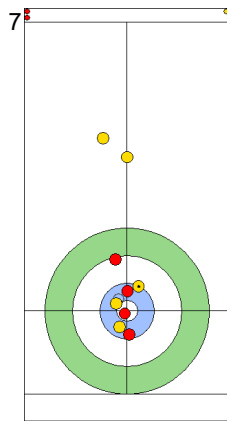

NOR: SKASLIEN K
Draw ⤴ 100%

	NOR	EST
Total Score	2	1
Time left	16:43	16:35

Legend:
 ⤴ Clockwise ⤵ Counter-clockwise - Not considered

FRI 26 APR 2024
Start Time 18:00

Semi-final - Sheet B

Game - Shot by Shot

Semi-final - Sheet B

Game - Shot by Shot

End 4 **NOR - Norway** 2 + 2 (this end) = 4 **EST - Estonia** 2 + 0 (this end) = 2

Prepositioned Stones

EST: KALDVEE M
Draw ⌚ 75%

NOR: SKASLIEN K
Draw ⌚ 100%

EST: LILL H
Draw ⌚ 100%

NOR: NEDREGOTTEN M
Draw ⌚ 100%

EST: LILL H
Guard ⌚ 100%

NOR: NEDREGOTTEN M
Draw ⌚ 100%

EST: LILL H
Raise ⌚ 100%

NOR: NEDREGOTTEN M
Take-out ⌚ 100%

EST: KALDVEE M
Guard ⌚ 100%

NOR: SKASLIEN K
Promotion Take-out ⌚ 100%

	NOR	EST
Total Score	4	2
Time left	10:45	11:13

Legend:
 ⌚ Clockwise ⌚ Counter-clockwise - Not considered

FRI 26 APR 2024
Start Time 18:00

Semi-final - Sheet B

Game - Shot by Shot

End 5 **NOR - Norway** 4 + 0 (this end) = 4 **EST - Estonia** 2 + 3 (this end) = 5