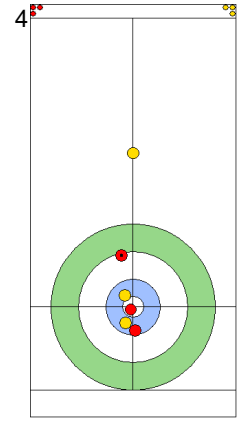

NOR: SKASLIEN K
Draw ⤴ 100%

	NOR	EST
Total Score	2	1
Time left	16:43	16:35

Legend:
 ⤴ Clockwise ⤵ Counter-clockwise - Not considered

FRI 26 APR 2024
Start Time 18:00

Semi-final - Sheet B

Game - Shot by Shot

Semi-final - Sheet B

Game - Shot by Shot

End 4 **NOR - Norway** 2 + 2 (this end) = 4 **EST - Estonia** 2 + 0 (this end) = 2

Prepositioned Stones

EST: KALDVEE M
Draw ⌚ 75%

NOR: SKASLIEN K
Draw ⌚ 100%

EST: LILL H
Draw ⌚ 100%

NOR: NEDREGOTTEN M
Draw ⌚ 100%

EST: LILL H
Guard ⌚ 100%

NOR: NEDREGOTTEN M
Draw ⌚ 100%

EST: LILL H
Raise ⌚ 100%

NOR: NEDREGOTTEN M
Take-out ⌚ 100%

EST: KALDVEE M
Guard ⌚ 100%

NOR: SKASLIEN K
Promotion Take-out ⌚ 100%