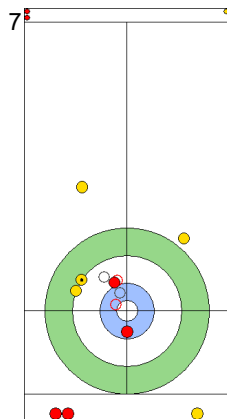

FRI 26 APR 2024
Start Time 18:00

Semi-final - Sheet B

Game - Shot by Shot

End 2 **NOR - Norway** 0 + 2 (this end) = 2 **EST - Estonia** 1 + 0 (this end) = 1

Prepositioned Stones

EST: KALDVEE M
Draw ⤴ 75%

NOR: SKASLIEN K
Draw ⤴ 100%

EST: LILL H
Raise ⤴ 25%

NOR: NEDREGOTTEN M
Guard ⤴ 25%

EST: LILL H
Double Take-out ⤴ 75%

NOR: NEDREGOTTEN M
Draw ⤴ 100%

EST: LILL H
Clearing ⤴ 75%

NOR: NEDREGOTTEN M
Draw ⤴ 100%

EST: KALDVEE M
Double Take-out ⤴ 100%

NOR: SKASLIEN K
Draw ⤴ 100%

	NOR	EST
Total Score	2	1
Time left	16:43	16:35

Legend:
 ⤴ Clockwise ⤵ Counter-clockwise - Not considered

FRI 26 APR 2024
Start Time 18:00

Semi-final - Sheet B

Game - Shot by Shot