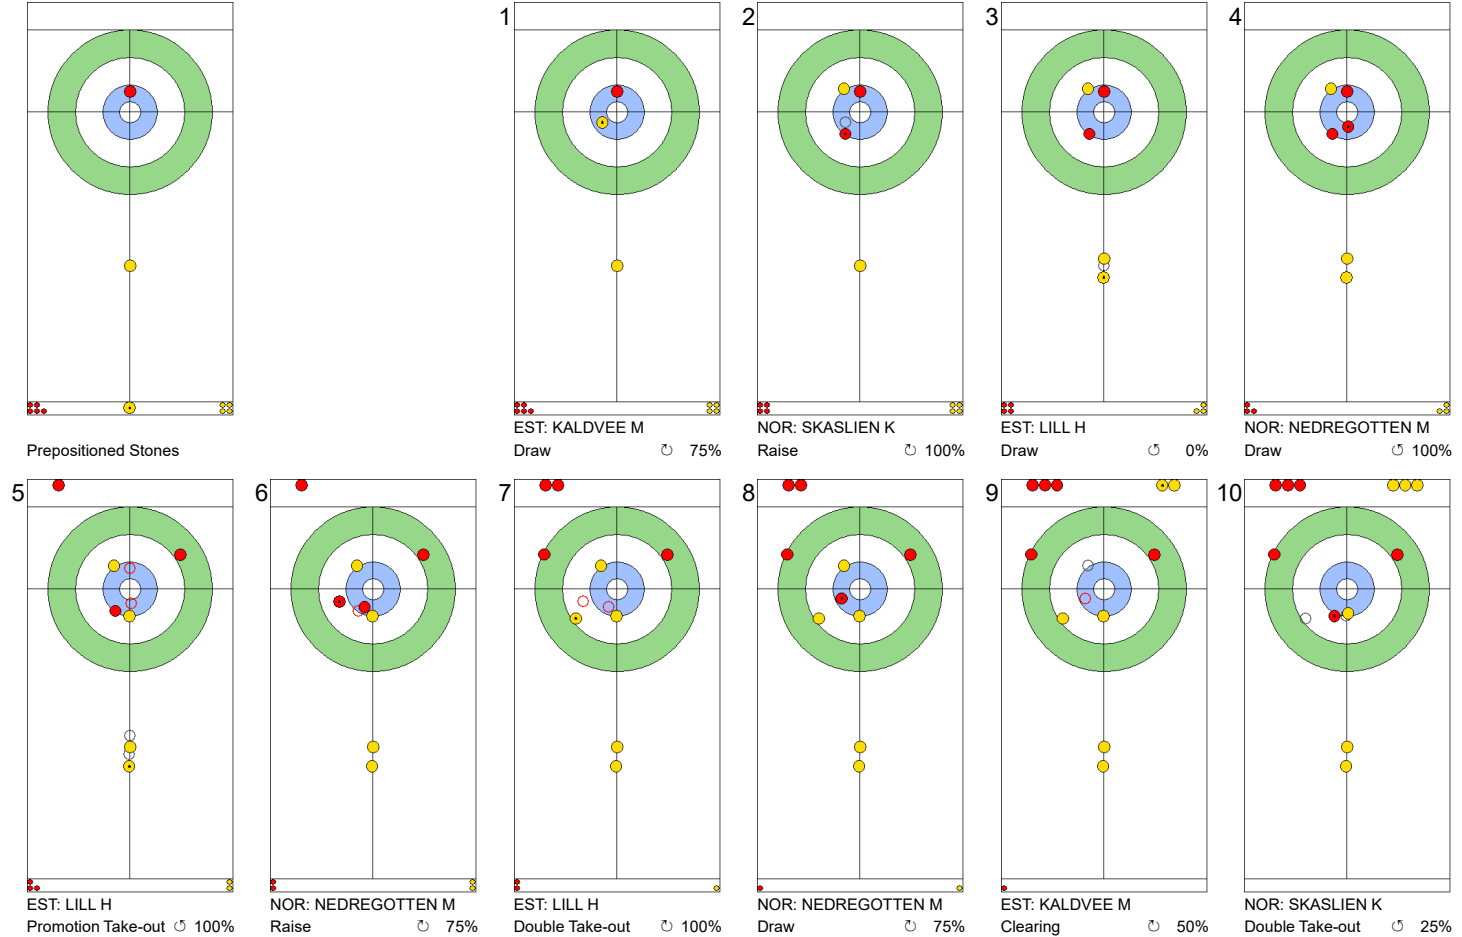

FRI 26 APR 2024
Start Time 18:00

Semi-final - Sheet B

Game - Shot by Shot

End 1 **NOR - Norway** 0 + 0 (this end) = 0 **EST - Estonia** 0 + 1 (this end) = 1

	NOR	EST
Total Score	0	1
Time left	19:19	20:13

Legend:
 Clockwise
  Counter-clockwise
 - Not considered

FRI 26 APR 2024
Start Time 18:00

Semi-final - Sheet B

Game - Shot by Shot

End 2 **NOR - Norway** 0 + 2 (this end) = 2 **EST - Estonia** 1 + 0 (this end) = 1

Prepositioned Stones

EST: KALDVEE M
Draw ⤴ 75%

NOR: SKASLIEN K
Draw ⤴ 100%

EST: LILL H
Raise ⤴ 25%

NOR: NEDREGOTTEN M
Guard ⤴ 25%

EST: LILL H
Double Take-out ⤴ 75%

NOR: NEDREGOTTEN M
Draw ⤴ 100%

EST: LILL H
Clearing ⤴ 75%

NOR: NEDREGOTTEN M
Draw ⤴ 100%

EST: KALDVEE M
Double Take-out ⤴ 100%