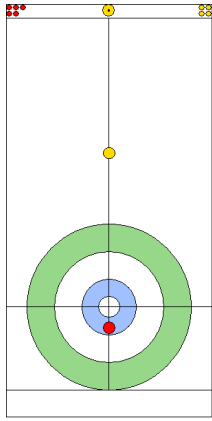

NOR: SKASLIEN K
Draw ⤴ 100%

	NOR	EST
Total Score	2	1
Time left	16:43	16:35

Legend:
 ⤴ Clockwise ⤵ Counter-clockwise - Not considered

FRI 26 APR 2024
Start Time 18:00

Semi-final - Sheet B

Game - Shot by Shot

End 3 **NOR - Norway 2 + 0 (this end) = 2** **EST - Estonia 1 + 1 (this end) = 2**

	NOR	EST
Total Score	2	2
Time left	13:58	13:49

Legend:
 Clockwise
  Counter-clockwise
 - Not considered

FRI 26 APR 2024
Start Time 18:00

Semi-final - Sheet B

Game - Shot by Shot

End 4 **NOR - Norway** 2 + 2 (this end) = 4 **EST - Estonia** 2 + 0 (this end) = 2

Prepositioned Stones

EST: KALDVEE M
Draw ⌚ 75%

NOR: SKASLIEN K
Draw ⌚ 100%

EST: LILL H
Draw ⌚ 100%