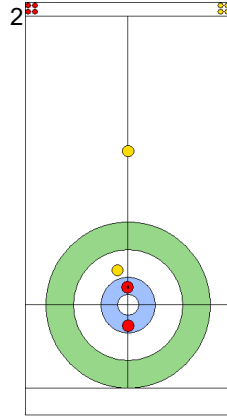

FRI 26 APR 2024
Start Time 18:00

Semi-final - Sheet B

Game - Shot by Shot

End 1 **NOR - Norway** 0 + 0 (this end) = 0 **EST - Estonia** 0 + 1 (this end) = 1

	NOR	EST
Total Score	0	1
Time left	19:19	20:13

Legend:
 Clockwise
  Counter-clockwise
 - Not considered

FRI 26 APR 2024
Start Time 18:00

Semi-final - Sheet B

Game - Shot by Shot

End 2 **NOR - Norway** 0 + 2 (this end) = 2 **EST - Estonia** 1 + 0 (this end) = 1

Prepositioned Stones

EST: KALDVEE M
Draw ⤴ 75%

NOR: SKASLIEN K
Draw ⤴ 100%

EST: LILL H
Raise ⤴ 25%

NOR: NEDREGOTTEN M
Guard ⤴ 25%

EST: LILL H
Double Take-out ⤴ 75%

NOR: NEDREGOTTEN M
Draw ⤴ 100%

EST: LILL H
Clearing ⤴ 75%

NOR: NEDREGOTTEN M
Draw ⤴ 100%

EST: KALDVEE M
Double Take-out ⤴ 100%

NOR: SKASLIEN K
Draw ⤴ 100%

	NOR	EST
Total Score	2	1
Time left	16:43	16:35

Legend:
 ⤴ Clockwise ⤵ Counter-clockwise - Not considered

FRI 26 APR 2024
Start Time 18:00

Semi-final - Sheet B

Game - Shot by Shot