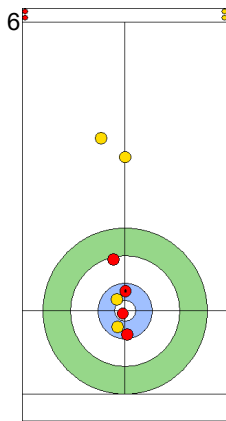

NOR: SKASLIEN K
Draw ⤴ 100%

	NOR	EST
Total Score	2	1
Time left	16:43	16:35

Legend:
 ⤴ Clockwise ⤵ Counter-clockwise - Not considered

FRI 26 APR 2024
Start Time 18:00

Semi-final - Sheet B

Game - Shot by Shot

Semi-final - Sheet B

Game - Shot by Shot

End 4 **NOR - Norway** 2 + 2 (this end) = 4 **EST - Estonia** 2 + 0 (this end) = 2

Prepositioned Stones

EST: KALDVEE M
Draw ⌚ 75%

NOR: SKASLIEN K
Draw ⌚ 100%

EST: LILL H
Draw ⌚ 100%

NOR: NEDREGOTTEN M
Draw ⌚ 100%

EST: LILL H
Guard ⌚ 100%

NOR: NEDREGOTTEN M
Draw ⌚ 100%

EST: LILL H
Raise ⌚ 100%

NOR: NEDREGOTTEN M
Take-out ⌚ 100%

EST: KALDVEE M
Guard ⌚ 100%

NOR: SKASLIEN K
Promotion Take-out ⌚ 100%

	NOR	EST
Total Score	4	2
Time left	10:45	11:13

Legend:
 ⌚ Clockwise ⌚ Counter-clockwise - Not considered

FRI 26 APR 2024
Start Time 18:00

Semi-final - Sheet B

Game - Shot by Shot

End 5 **NOR - Norway** 4 + 0 (this end) = 4 **EST - Estonia** 2 + 3 (this end) = 5