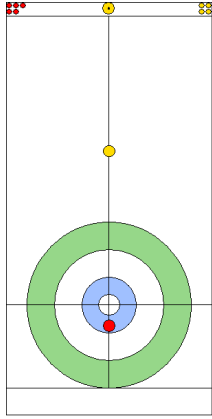

FRI 26 APR 2024
Start Time 18:00

Semi-final - Sheet B

Game - Shot by Shot

End 1 **NOR - Norway** 0 + 0 (this end) = 0 **EST - Estonia** 0 + 1 (this end) = 1

	NOR	EST
Total Score	0	1
Time left	19:19	20:13

Legend:
 Clockwise
  Counter-clockwise
 - Not considered

FRI 26 APR 2024
Start Time 18:00

Semi-final - Sheet B

Game - Shot by Shot

End 2 **NOR - Norway** 0 + 2 (this end) = 2 **EST - Estonia** 1 + 0 (this end) = 1

Prepositioned Stones

EST: KALDVEE M
Draw ⤴ 75%

NOR: SKASLIEN K
Draw ⤴ 100%

EST: LILL H
Raise ⤴ 25%

NOR: NEDREGOTTEN M
Guard ⤴ 25%

EST: LILL H
Double Take-out ⤴ 75%

NOR: NEDREGOTTEN M
Draw ⤴ 100%

EST: LILL H
Clearing ⤴ 75%

NOR: NEDREGOTTEN M
Draw ⤴ 100%

EST: KALDVEE M
Double Take-out ⤴ 100%