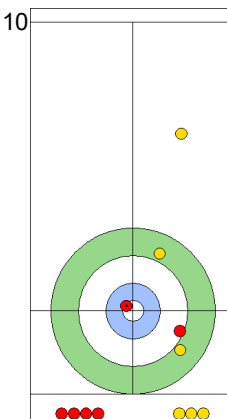

	NOR	EST
Total Score	4	5
Time left	8:29	8:52

Legend:
 Clockwise
  Counter-clockwise
 - Not considered

FRI 26 APR 2024
Start Time 18:00

Semi-final - Sheet B

Game - Shot by Shot

End 6 **NOR - Norway** 4 + 2 (this end) = 6 **EST - Estonia** 5 + 0 (this end) = 5

Power Play
Prepositioned Stones

EST: KALDVEE M
Draw ⤴ 50%

NOR: SKASLIEN K
Draw ⤴ 75%

EST: LILL H
Draw ⤴ 75%

NOR: NEDREGOTTEN M
Draw ⤴ 100%

EST: LILL H
Double Take-out ⤴ 100%

NOR: NEDREGOTTEN M
Draw ⤴ 100%

EST: LILL H
Double Take-out ⤴ 100%

NOR: NEDREGOTTEN M
Hit and Roll ⤴ 75%

EST: KALDVEE M
Double Take-out ⤴ 50%

NOR: SKASLIEN K
Draw ⤴ 100%

	NOR	EST
Total Score	6	5
Time left	6:14	6:04

Legend:
 ⤴ Clockwise ⤵ Counter-clockwise - Not considered