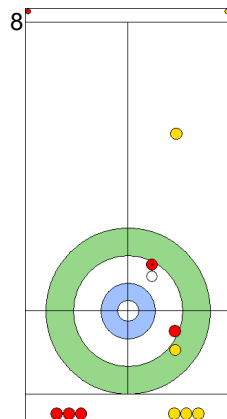

NOR: SKASLIEN K
Draw ⤴ 100%

	NOR	EST
Total Score	2	1
Time left	16:43	16:35

Legend:
 ⤴ Clockwise ⤵ Counter-clockwise - Not considered

FRI 26 APR 2024
Start Time 18:00

Semi-final - Sheet B

Game - Shot by Shot

	NOR	EST
Total Score	4	5
Time left	8:29	8:52

Legend:
 Clockwise
  Counter-clockwise
 - Not considered

FRI 26 APR 2024
Start Time 18:00

Semi-final - Sheet B

Game - Shot by Shot

End 6 **NOR - Norway** 4 + 2 (this end) = 6 **EST - Estonia** 5 + 0 (this end) = 5

Power Play
Prepositioned Stones

EST: KALDVEE M
Draw ⤴ 50%

NOR: SKASLIEN K
Draw ⤴ 75%

EST: LILL H
Draw ⤴ 75%

NOR: NEDREGOTTEN M
Draw ⤴ 100%

EST: LILL H
Double Take-out ⤴ 100%

NOR: NEDREGOTTEN M
Draw ⤴ 100%

EST: LILL H
Double Take-out ⤴ 100%

NOR: NEDREGOTTEN M
Hit and Roll ⤴ 75%

EST: KALDVEE M
Double Take-out ⤴ 50%

NOR: SKASLIEN K
Draw ⤴ 100%

	NOR	EST
Total Score	6	5
Time left	6:14	6:04

Legend:
 ⤴ Clockwise ⤵ Counter-clockwise - Not considered