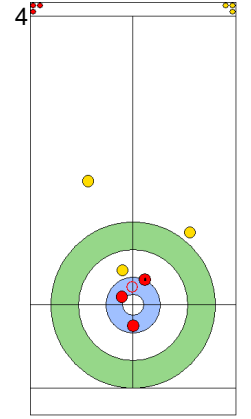

FRI 26 APR 2024
Start Time 18:00

Semi-final - Sheet B

Game - Shot by Shot

End 1 **NOR - Norway** 0 + 0 (this end) = 0 **EST - Estonia** 0 + 1 (this end) = 1

	NOR	EST
Total Score	0	1
Time left	19:19	20:13

Legend:
 Clockwise
  Counter-clockwise
 - Not considered

FRI 26 APR 2024
Start Time 18:00

Semi-final - Sheet B

Game - Shot by Shot

End 2 **NOR - Norway** 0 + 2 (this end) = 2 **EST - Estonia** 1 + 0 (this end) = 1

Prepositioned Stones

EST: KALDVEE M
Draw ⤴ 75%

NOR: SKASLIEN K
Draw ⤴ 100%

EST: LILL H
Raise ⤴ 25%

NOR: NEDREGOTTEN M
Guard ⤴ 25%

EST: LILL H
Double Take-out ⤴ 75%

NOR: NEDREGOTTEN M
Draw ⤴ 100%

EST: LILL H
Clearing ⤴ 75%

NOR: NEDREGOTTEN M
Draw ⤴ 100%

EST: KALDVEE M
Double Take-out ⤴ 100%

NOR: SKASLIEN K
Draw ⤴ 100%

	NOR	EST
Total Score	2	1
Time left	16:43	16:35

Legend:
 ⤴ Clockwise ⤵ Counter-clockwise - Not considered

FRI 26 APR 2024
Start Time 18:00

Semi-final - Sheet B

Game - Shot by Shot