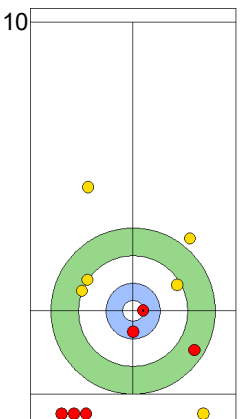

FRI 26 APR 2024
Start Time 18:00

Semi-final - Sheet B

Game - Shot by Shot

End 2 **NOR - Norway** 0 + 2 (this end) = 2 **EST - Estonia** 1 + 0 (this end) = 1

Prepositioned Stones

EST: KALDVEE M
Draw ⤴ 75%

NOR: SKASLIEN K
Draw ⤴ 100%

EST: LILL H
Raise ⤴ 25%

NOR: NEDREGOTTEN M
Guard ⤴ 25%

EST: LILL H
Double Take-out ⤴ 75%

NOR: NEDREGOTTEN M
Draw ⤴ 100%

EST: LILL H
Clearing ⤴ 75%

NOR: NEDREGOTTEN M
Draw ⤴ 100%

EST: KALDVEE M
Double Take-out ⤴ 100%

NOR: SKASLIEN K
Draw ⤴ 100%

	NOR	EST
Total Score	2	1
Time left	16:43	16:35

Legend:
 ⤴ Clockwise ⤵ Counter-clockwise - Not considered

FRI 26 APR 2024
Start Time 18:00

Semi-final - Sheet B

Game - Shot by Shot