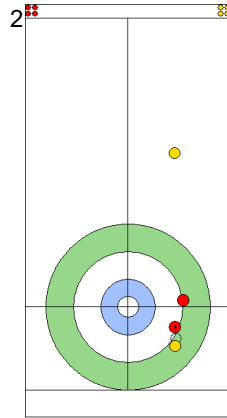

	NOR	EST
Total Score	4	2
Time left	10:45	11:13

Legend:
 ⌚ Clockwise ⌚ Counter-clockwise - Not considered

FRI 26 APR 2024
Start Time 18:00

Semi-final - Sheet B

Game - Shot by Shot

End 5 **NOR - Norway** 4 + 0 (this end) = 4 **EST - Estonia** 2 + 3 (this end) = 5

	NOR	EST
Total Score	4	5
Time left	8:29	8:52

Legend:
 Clockwise
  Counter-clockwise
 - Not considered

FRI 26 APR 2024
Start Time 18:00

Semi-final - Sheet B

Game - Shot by Shot

End 6 **NOR - Norway** 4 + 2 (this end) = 6 **EST - Estonia** 5 + 0 (this end) = 5

Power Play
Prepositioned Stones

EST: KALDVEE M
Draw ⤴ 50%

NOR: SKASLIEN K
Draw ⤴ 75%

EST: LILL H
Draw ⤴ 75%

NOR: NEDREGOTTEN M
Draw ⤴ 100%

EST: LILL H
Double Take-out ⤴ 100%

NOR: NEDREGOTTEN M
Draw ⤴ 100%

EST: LILL H
Double Take-out ⤴ 100%

NOR: NEDREGOTTEN M
Hit and Roll ⤴ 75%

EST: KALDVEE M
Double Take-out ⤴ 50%

NOR: SKASLIEN K
Draw ⤴ 100%

	NOR	EST
Total Score	6	5
Time left	6:14	6:04

Legend:
 ⤴ Clockwise ⤵ Counter-clockwise - Not considered