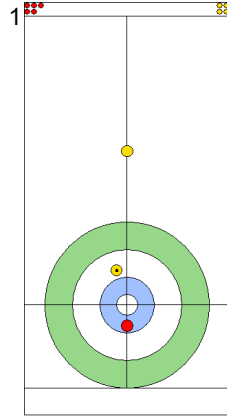

FRI 26 APR 2024
Start Time 18:00

Semi-final - Sheet B

Game - Shot by Shot

End 1 **NOR - Norway** 0 + 0 (this end) = 0 **EST - Estonia** 0 + 1 (this end) = 1

	NOR	EST
Total Score	0	1
Time left	19:19	20:13

Legend:
 Clockwise
  Counter-clockwise
 - Not considered

FRI 26 APR 2024
Start Time 18:00

Semi-final - Sheet B

Game - Shot by Shot

End 2 **NOR - Norway** 0 + 2 (this end) = 2 **EST - Estonia** 1 + 0 (this end) = 1

Prepositioned Stones

EST: KALDVEE M
Draw ⤴ 75%

NOR: SKASLIEN K
Draw ⤴ 100%

EST: LILL H
Raise ⤴ 25%

NOR: NEDREGOTTEN M
Guard ⤴ 25%

EST: LILL H
Double Take-out ⤴ 75%

NOR: NEDREGOTTEN M
Draw ⤴ 100%

EST: LILL H
Clearing ⤴ 75%

NOR: NEDREGOTTEN M
Draw ⤴ 100%

EST: KALDVEE M
Double Take-out ⤴ 100%

NOR: SKASLIEN K
Draw ⤴ 100%

	NOR	EST
Total Score	2	1
Time left	16:43	16:35

Legend:
 ⤴ Clockwise ⤵ Counter-clockwise - Not considered

FRI 26 APR 2024
Start Time 18:00

Semi-final - Sheet B

Game - Shot by Shot