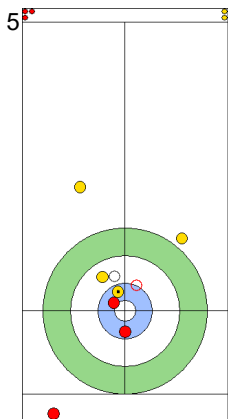

FRI 26 APR 2024
Start Time 18:00

Semi-final - Sheet B

Game - Shot by Shot

End 1 **NOR - Norway** 0 + 0 (this end) = 0 **EST - Estonia** 0 + 1 (this end) = 1

	NOR	EST
Total Score	0	1
Time left	19:19	20:13

Legend:
 Clockwise
  Counter-clockwise
 - Not considered

FRI 26 APR 2024
Start Time 18:00

Semi-final - Sheet B

Game - Shot by Shot

End 2 **NOR - Norway** 0 + 2 (this end) = 2 **EST - Estonia** 1 + 0 (this end) = 1

Prepositioned Stones

EST: KALDVEE M
Draw ⤴ 75%

NOR: SKASLIEN K
Draw ⤴ 100%

EST: LILL H
Raise ⤴ 25%

NOR: NEDREGOTTEN M
Guard ⤴ 25%

EST: LILL H
Double Take-out ⤴ 75%

NOR: NEDREGOTTEN M
Draw ⤴ 100%

EST: LILL H
Clearing ⤴ 75%

NOR: NEDREGOTTEN M
Draw ⤴ 100%

EST: KALDVEE M
Double Take-out ⤴ 100%

NOR: SKASLIEN K
Draw ⤴ 100%

	NOR	EST
Total Score	2	1
Time left	16:43	16:35

Legend:
 ⤴ Clockwise ⤵ Counter-clockwise - Not considered

FRI 26 APR 2024
Start Time 18:00

Semi-final - Sheet B

Game - Shot by Shot