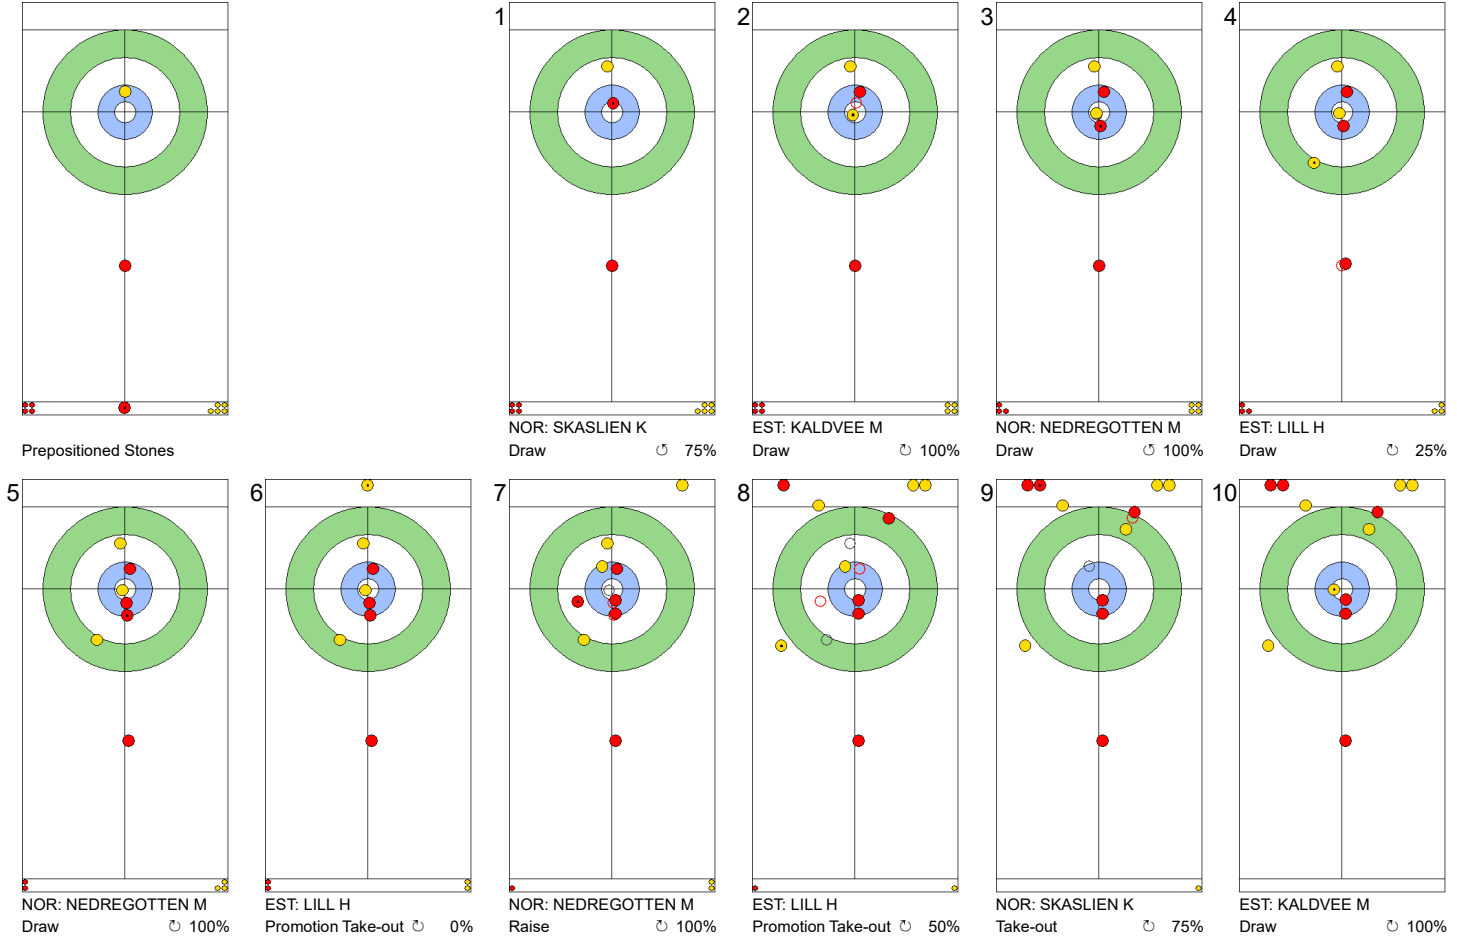

EST: LILL H
Raise ⤴ 25%

NOR: NEDREGOTTEN M
Guard ⤴ 25%

EST: LILL H
Double Take-out ⤴ 75%

NOR: NEDREGOTTEN M
Draw ⤴ 100%

EST: LILL H
Clearing ⤴ 75%

NOR: NEDREGOTTEN M
Draw ⤴ 100%

EST: KALDVEE M
Double Take-out ⤴ 100%

NOR: SKASLIEN K
Draw ⤴ 100%

	NOR	EST
Total Score	2	1
Time left	16:43	16:35

Legend:
 ⤴ Clockwise ⤵ Counter-clockwise - Not considered

FRI 26 APR 2024
Start Time 18:00

Semi-final - Sheet B

Game - Shot by Shot

End 3 **NOR - Norway 2 + 0 (this end) = 2** **EST - Estonia 1 + 1 (this end) = 2**

	NOR	EST
Total Score	2	2
Time left	13:58	13:49

Legend:
 Clockwise
  Counter-clockwise
 - Not considered

FRI 26 APR 2024
Start Time 18:00