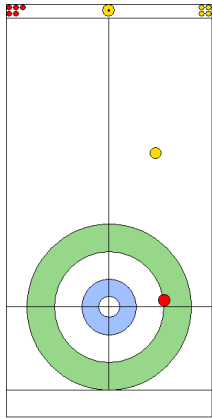

	NOR	EST
Total Score	4	2
Time left	10:45	11:13

Legend:
 ⌚ Clockwise ⌚ Counter-clockwise - Not considered

FRI 26 APR 2024
Start Time 18:00

Semi-final - Sheet B

Game - Shot by Shot

End 5 **NOR - Norway** 4 + 0 (this end) = 4 **EST - Estonia** 2 + 3 (this end) = 5

	NOR	EST
Total Score	4	5
Time left	8:29	8:52

Legend:
 Clockwise
  Counter-clockwise
 - Not considered

FRI 26 APR 2024
Start Time 18:00

Semi-final - Sheet B

Game - Shot by Shot

End 6 **NOR - Norway** 4 + 2 (this end) = 6 **EST - Estonia** 5 + 0 (this end) = 5

Power Play
Prepositioned Stones

EST: KALDVEE M
Draw ⤴ 50%

NOR: SKASLIEN K
Draw ⤴ 75%

EST: LILL H
Draw ⤴ 75%

NOR: NEDREGOTTEN M
Draw ⤴ 100%

EST: LILL H
Double Take-out ⤴ 100%

NOR: NEDREGOTTEN M
Draw ⤴ 100%

EST: LILL H
Double Take-out ⤴ 100%