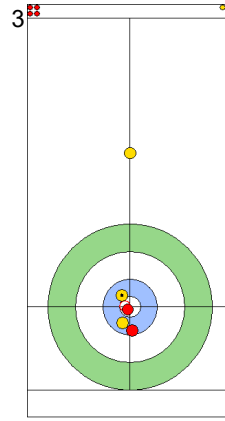

NOR: SKASLIEN K
Draw ⤴ 100%

	NOR	EST
Total Score	2	1
Time left	16:43	16:35

Legend:
 ⤴ Clockwise ⤵ Counter-clockwise - Not considered

FRI 26 APR 2024
Start Time 18:00

Semi-final - Sheet B

Game - Shot by Shot

Semi-final - Sheet B

Game - Shot by Shot

End 4 **NOR - Norway** 2 + 2 (this end) = 4 **EST - Estonia** 2 + 0 (this end) = 2

Prepositioned Stones

EST: KALDVEE M
Draw ⌚ 75%

NOR: SKASLIEN K
Draw ⌚ 100%

EST: LILL H
Draw ⌚ 100%

NOR: NEDREGOTTEN M
Draw ⌚ 100%

EST: LILL H
Guard ⌚ 100%

NOR: NEDREGOTTEN M
Draw ⌚ 100%

EST: LILL H
Raise ⌚ 100%

NOR: NEDREGOTTEN M
Take-out ⌚ 100%

EST: KALDVEE M
Guard ⌚ 100%

NOR: SKASLIEN K
Promotion Take-out ⌚ 100%

	NOR	EST
Total Score	4	2
Time left	10:45	11:13

Legend:
 ⌚ Clockwise ⌚ Counter-clockwise - Not considered

FRI 26 APR 2024
Start Time 18:00

Semi-final - Sheet B

Game - Shot by Shot

End 5 **NOR - Norway** 4 + 0 (this end) = 4 **EST - Estonia** 2 + 3 (this end) = 5