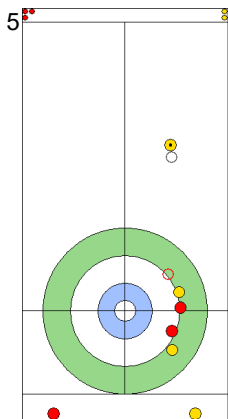

	NOR	EST
Total Score	4	2
Time left	10:45	11:13

Legend:
 ⌚ Clockwise ⌚ Counter-clockwise - Not considered

FRI 26 APR 2024
Start Time 18:00

Semi-final - Sheet B

Game - Shot by Shot

End 5 **NOR - Norway** 4 + 0 (this end) = 4 **EST - Estonia** 2 + 3 (this end) = 5

	NOR	EST
Total Score	4	5
Time left	8:29	8:52

Legend:
 Clockwise
  Counter-clockwise
 - Not considered

FRI 26 APR 2024
Start Time 18:00

Semi-final - Sheet B

Game - Shot by Shot

End 6 **NOR - Norway** 4 + 2 (this end) = 6 **EST - Estonia** 5 + 0 (this end) = 5

Power Play
Prepositioned Stones

EST: KALDVEE M
Draw ⤴ 50%

NOR: SKASLIEN K
Draw ⤴ 75%

EST: LILL H
Draw ⤴ 75%

NOR: NEDREGOTTEN M
Draw ⤴ 100%

EST: LILL H
Double Take-out ⤴ 100%

NOR: NEDREGOTTEN M
Draw ⤴ 100%

EST: LILL H
Double Take-out ⤴ 100%

NOR: NEDREGOTTEN M
Hit and Roll ⤴ 75%

EST: KALDVEE M
Double Take-out ⤴ 50%

NOR: SKASLIEN K
Draw ⤴ 100%

	NOR	EST
Total Score	6	5
Time left	6:14	6:04

Legend:
 ⤴ Clockwise ⤵ Counter-clockwise - Not considered