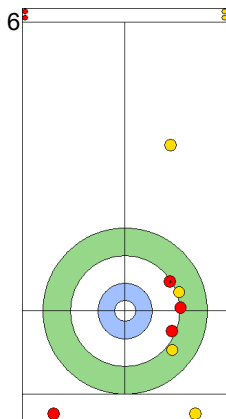

NOR: SKASLIEN K
Draw ⤴ 100%

	NOR	EST
Total Score	2	1
Time left	16:43	16:35

Legend:
 ⤴ Clockwise ⤵ Counter-clockwise - Not considered

FRI 26 APR 2024
Start Time 18:00

Semi-final - Sheet B

Game - Shot by Shot

	NOR	EST
Total Score	4	5
Time left	8:29	8:52

Legend:
 Clockwise
  Counter-clockwise
 - Not considered

FRI 26 APR 2024
Start Time 18:00

Semi-final - Sheet B

Game - Shot by Shot

End 6 **NOR - Norway** 4 + 2 (this end) = 6 **EST - Estonia** 5 + 0 (this end) = 5

Power Play
Prepositioned Stones

EST: KALDVEE M
Draw ⤴ 50%

NOR: SKASLIEN K
Draw ⤴ 75%

EST: LILL H
Draw ⤴ 75%

NOR: NEDREGOTTEN M
Draw ⤴ 100%

EST: LILL H
Double Take-out ⤴ 100%

NOR: NEDREGOTTEN M
Draw ⤴ 100%

EST: LILL H
Double Take-out ⤴ 100%

NOR: NEDREGOTTEN M
Hit and Roll ⤴ 75%

EST: KALDVEE M
Double Take-out ⤴ 50%

NOR: SKASLIEN K
Draw ⤴ 100%

	NOR	EST
Total Score	6	5
Time left	6:14	6:04

Legend:
 ⤴ Clockwise ⤵ Counter-clockwise - Not considered