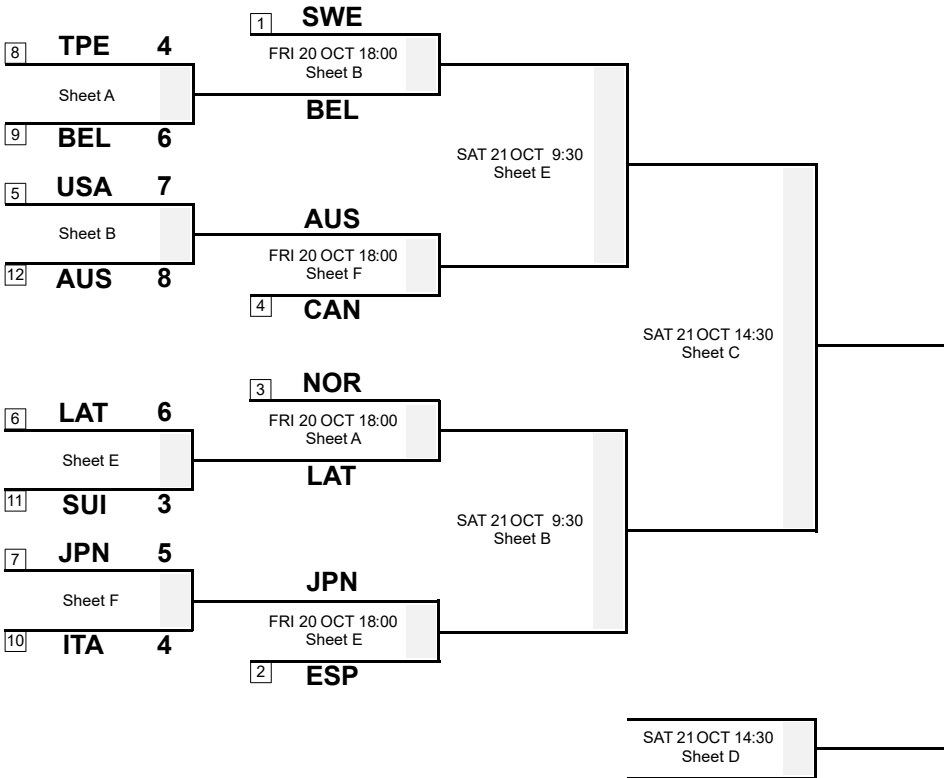

FRI 20 OCT 2023
Start Time 18:00

Quarter-finals

Team Line-ups

Play-offs Bracket

Qualification	Quarter-finals	Semi-finals	Finals
---------------	----------------	-------------	--------

Note:
Position and function for each team member:
4 = Fourth, 3 = Third, 2 = Second, 1 = Lead, A = Alternate, S = Skip, V = Vice-Skip, C = Coach