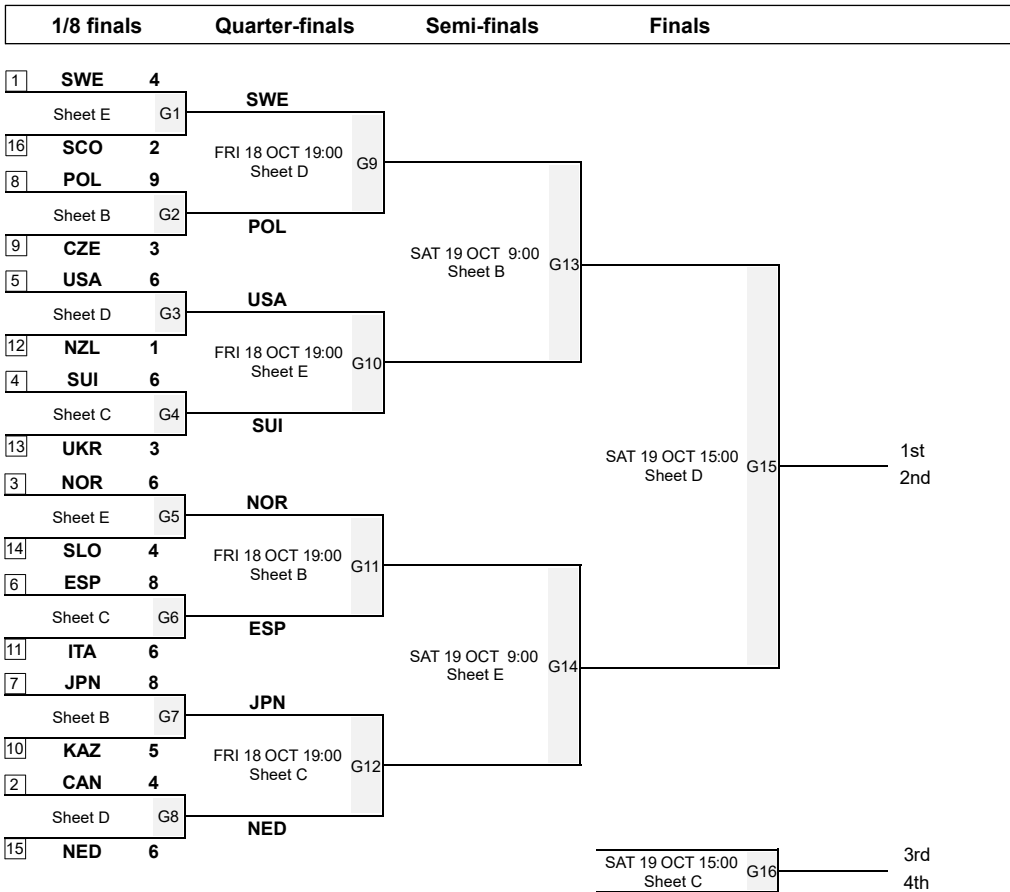

### Session Results and Standings

Sheet	Team	LSD/LSFE	1	2	3	4	5	6	7	8	Extra Ends	Total
<b>B</b>	JPN - Japan	56.3cm *	2	2	0	0	3	1	0	X		8
	KAZ - Kazakhstan	177.3cm	0	0	1	2	0	0	2	X		5
<b>C</b>	ITA - Italy	184.1cm	1	0	1	0	2	0	2	0		6
	ESP - Spain	40.8cm *	0	2	0	2	0	3	0	1		8
<b>D</b>	NED - Netherlands	95.7cm	0	1	0	1	0	1	0	1	2	6
	CAN - Canada	64.1cm *	1	0	1	0	1	0	1	0	0	4
<b>E</b>	NOR - Norway	96.1cm *	2	0	0	1	0	2	0	1		6
	SLO - Slovenia	265.1cm	0	0	2	0	1	0	1	0		4

### Play-offs Bracket

### Final Standings

- 1
- 2
- 3
- 4
- 5
- 5
- 5
- 9 CAN - Canada
- 9 CZE - Czechia
- 9 ITA - Italy
- 9 KAZ - Kazakhstan
- 9 NZL - New Zealand
- 9 SCO - Scotland
- 9 SLO - Slovenia
- 9 UKR - Ukraine
- 17 HUN - Hungary
- 18 DEN - Denmark
- 19 GER - Germany
- 20 IRL - Ireland
- 21 AUS - Australia
- 22 FIN - Finland
- 23 EST - Estonia
- 24 HKG - Hong Kong, China
- 25 ENG - England
- 26 TUR - Türkiye
- 27 IND - India
- 28 WAL - Wales
- 29 AUT - Austria
- 30 BRA - Brazil
- 31 LAT - Latvia
- 32 SVK - Slovakia
- 33 BEL - Belgium
- 34 TPE - Chinese Taipei
- 35 NGR - Nigeria
- 36 PHI - Philippines
- 37 PUR - Puerto Rico
- 38 ROU - Romania
- 39 KEN - Kenya

**WMxCC 2024**  
Aberdeen, Scotland

**World Mixed Curling Championship 2024**  
Curl Aberdeen

FRI 18 OCT 2024  
Start Time 13:00

1/8-final Session 2

**WORLD  
CURLING**

---