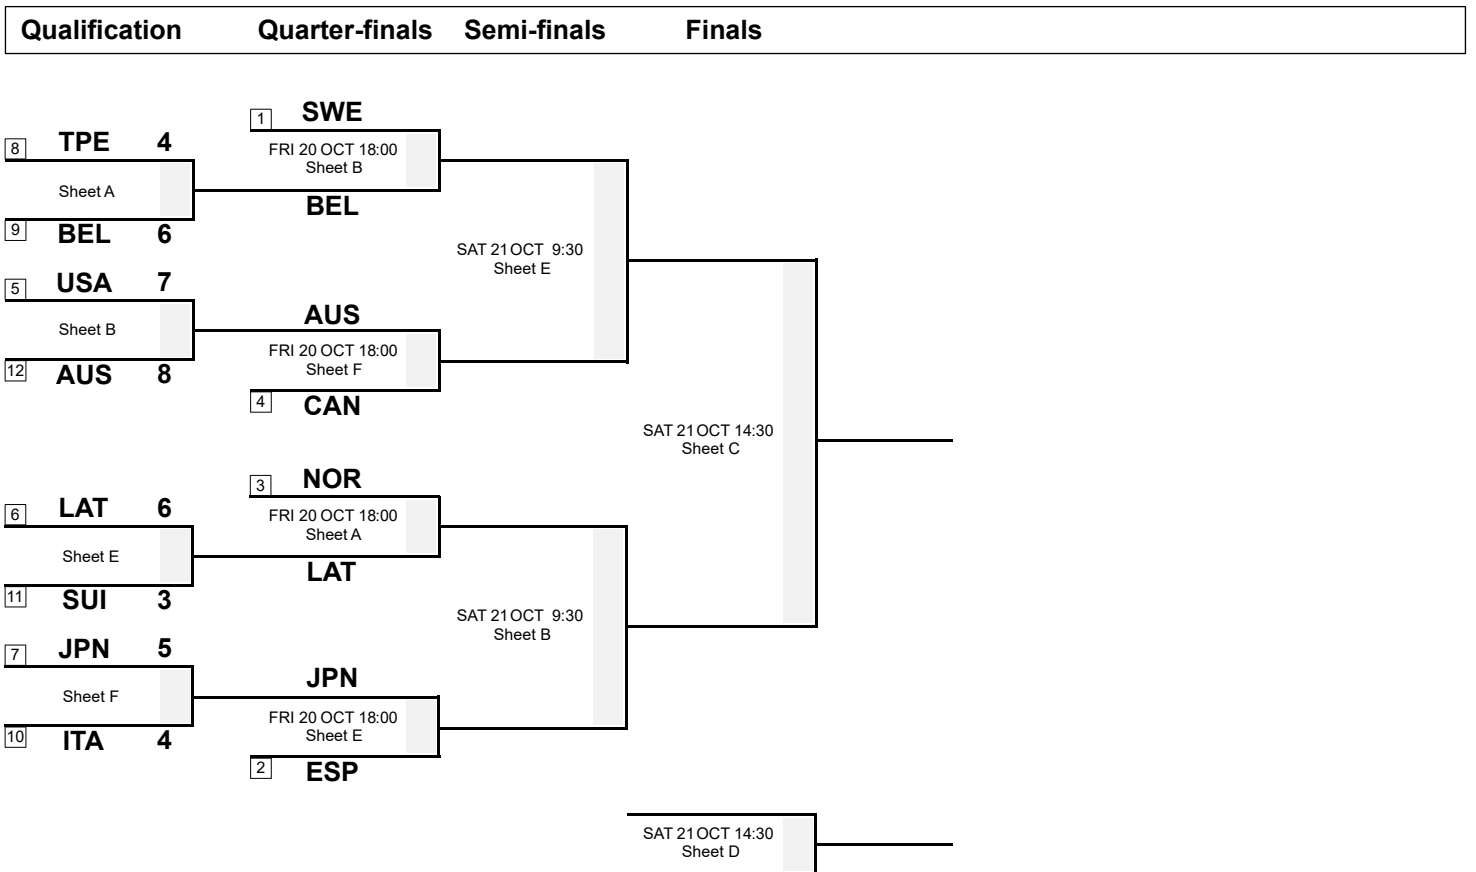

FRI 20 OCT 2023
Start Time 10:00

Qualification Games

Session Results and Standings

Sheet	Team	LSD/LSFE	1	2	3	4	5	6	7	8	Extra Ends	Total
A	BEL - Belgium	151.8cm *	0	2	0	2	0	1	1	X		6
	TPE - Chinese Taipei	213.5cm	1	0	1	0	2	0	0	X		4
B	AUS - Australia	155.8cm *	1	0	2	0	0	2	1	1	1	8
	USA - United States	172.7cm	0	1	0	2	4	0	0	0	0	7
E	SUI - Switzerland	163.6cm *	2	0	1	0	0	0	0	X		3
	LAT - Latvia	243.2cm	0	1	0	2	0	2	1	X		6
F	ITA - Italy	166.4cm *	1	0	0	1	0	0	2	0		4
	JPN - Japan	206.2cm	0	1	1	0	0	2	0	1		5

Play-offs Bracket

Legend:
LSD Last Stone Draw **LSFE(*)** Last Stone First End **X** Unplayed/unfinished end due to concession