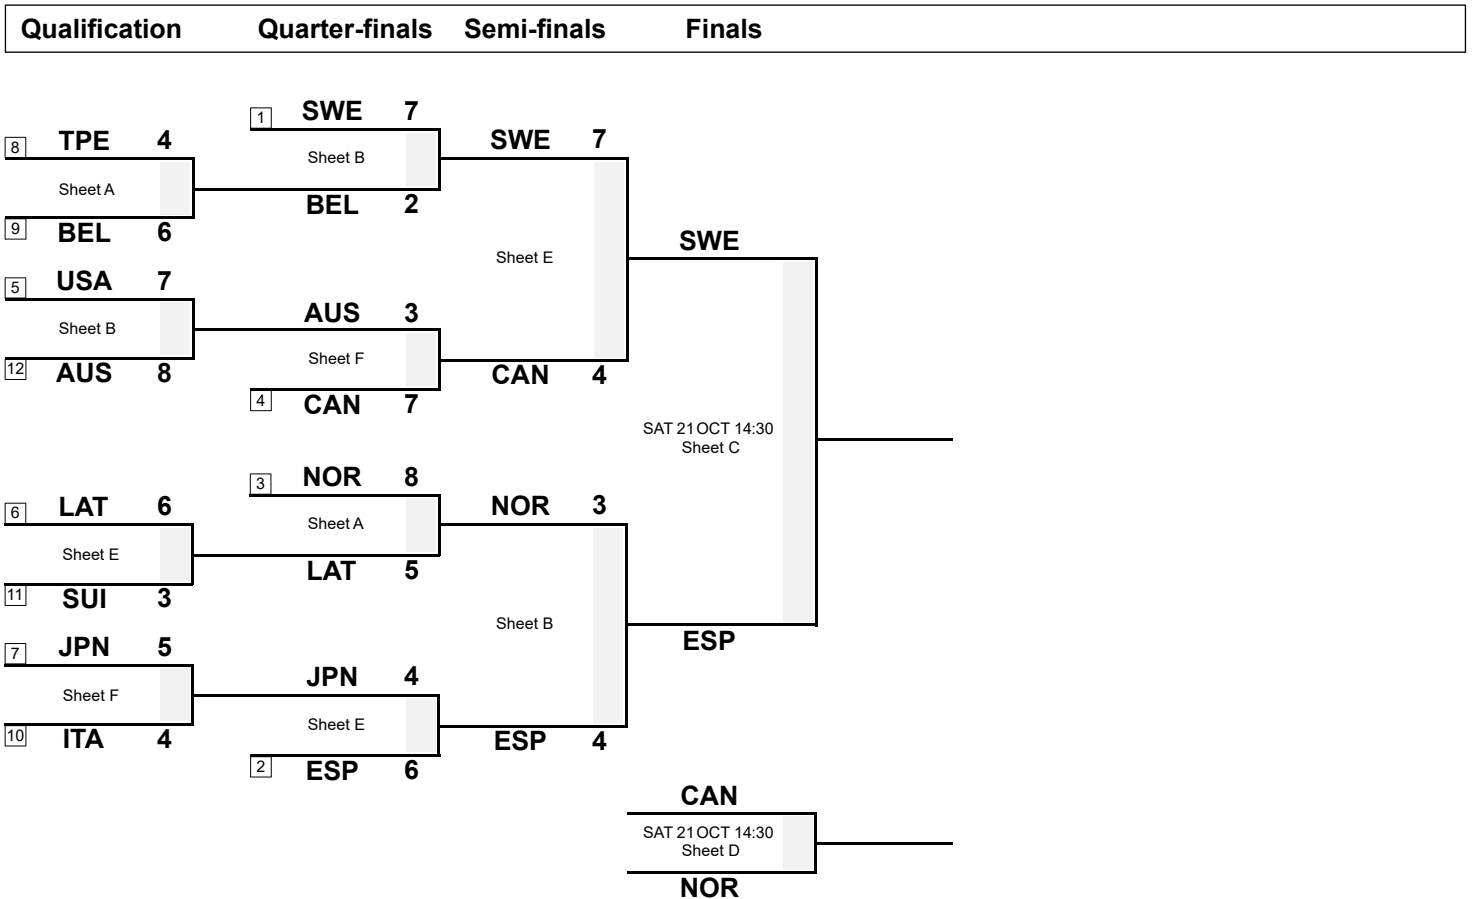

SAT 21 OCT 2023
Start Time 9:30

Semi-finals

Session Results and Standings

Sheet	Team	LSD/LSFE	1	2	3	4	5	6	7	8	Extra Ends	Total
B	ESP - Spain	111.7cm *	0	2	0	0	0	1	1	0		4
	NOR - Norway	121.3cm	0	0	1	0	1	0	0	1		3
E	SWE - Sweden	21.7cm *	1	0	2	1	0	2	1	X		7
	CAN - Canada	79.3cm	0	1	0	0	3	0	0	X		4

Play-offs Bracket

Legend:
LSD Last Stone Draw **LSFE(*)** Last Stone First End **X** Unplayed/unfinished end due to concession