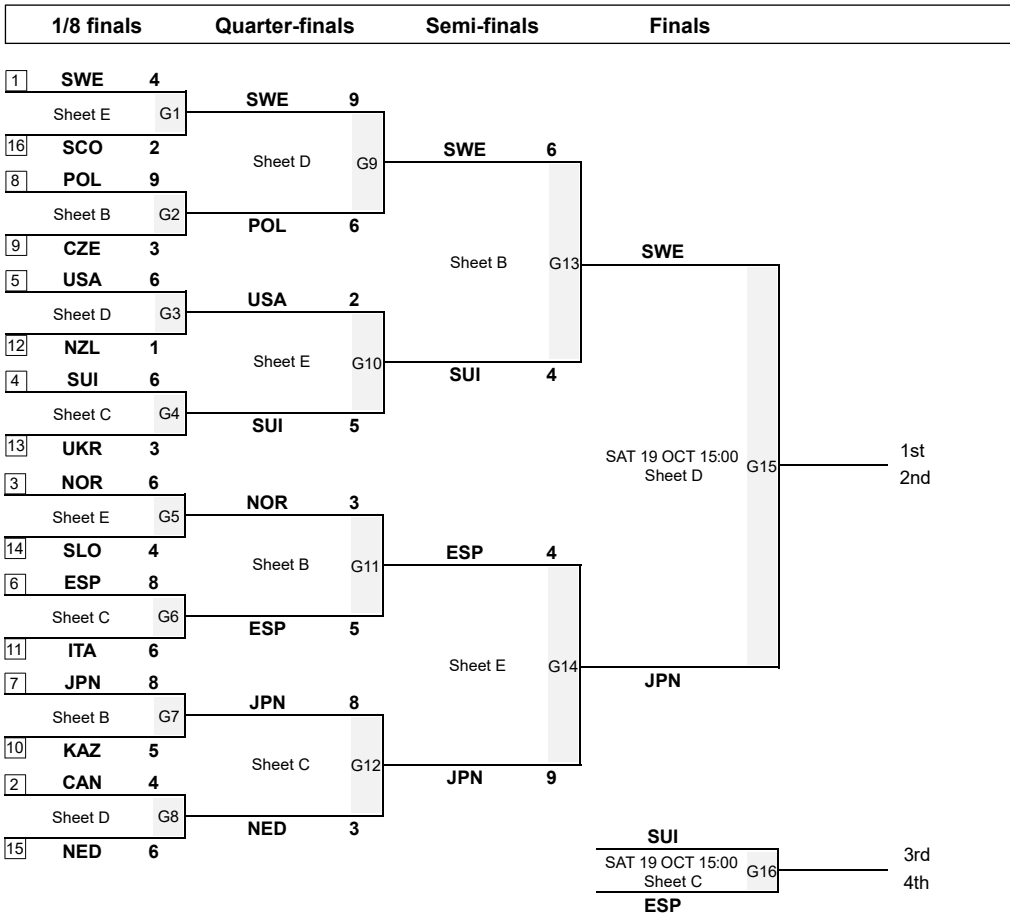

SAT 19 OCT 2024  
Start Time 9:00

Semi-finals

### Session Results and Standings

Sheet	Team	LSD/LSFE	1	2	3	4	5	6	7	8	Extra Ends	Total
B	SUI - Switzerland	55.5cm *	0	1	0	0	1	0	2	0		4
	SWE - Sweden	371.3cm	2	0	1	1	0	1	0	1		6
E	ESP - Spain	39.8cm *	3	0	0	1	0	0	0	X		4
	JPN - Japan	152.1cm	0	1	2	0	2	1	3	X		9

### Play-offs Bracket

**WMxCC 2024**  
Aberdeen, Scotland

**World Mixed Curling Championship 2024**  
Curl Aberdeen

SAT 19 OCT 2024  
Start Time 9:00

**Semi-finals**

**WORLD  
CURLING**