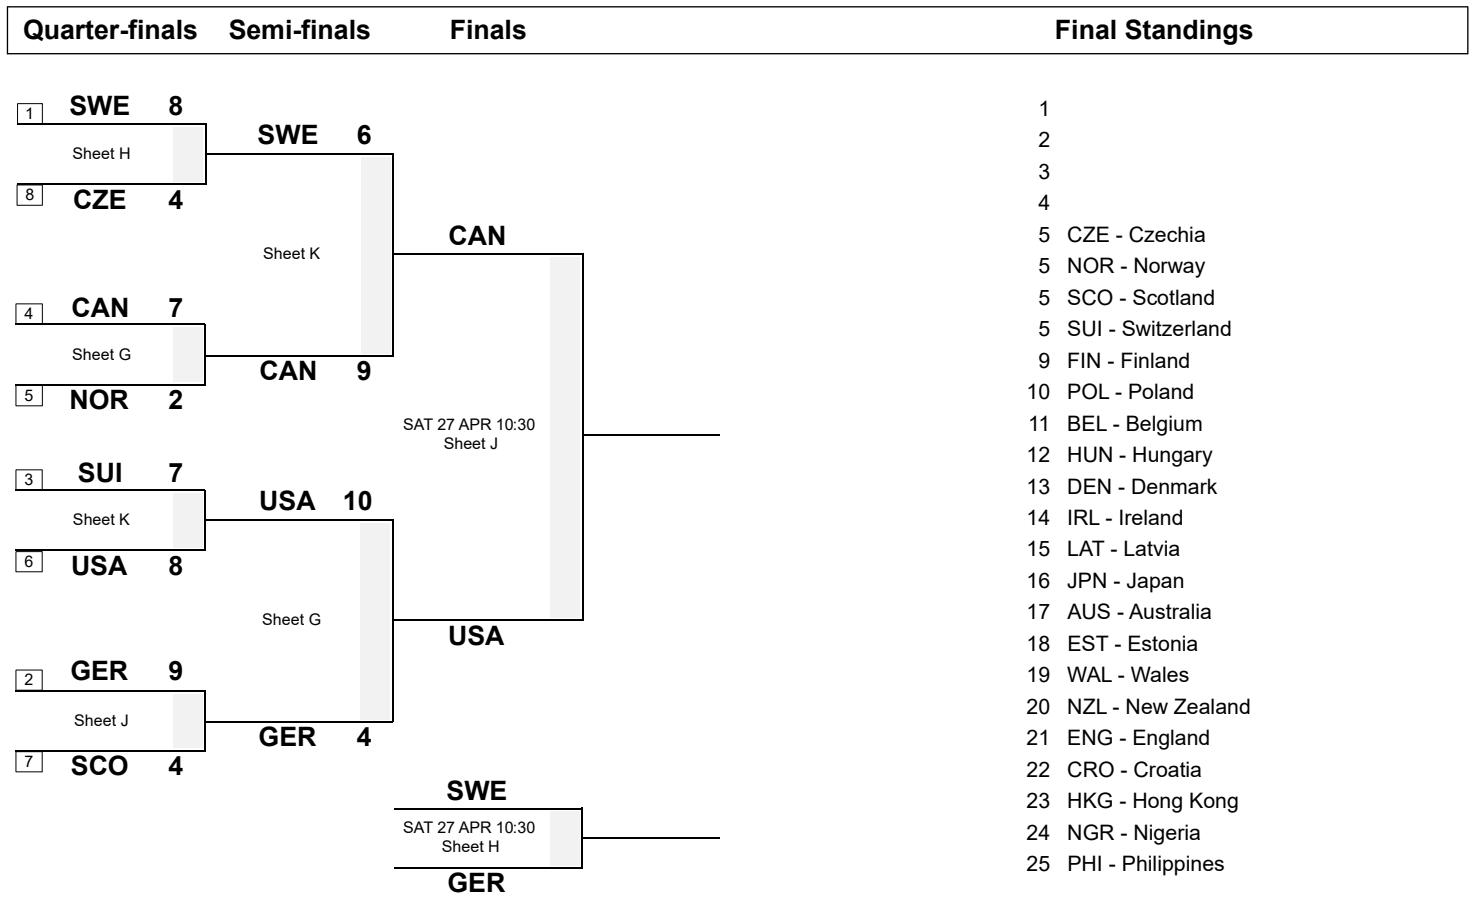

Play-offs Bracket

Note:
Position and function for each team member:
4 = Fourth, 3 = Third, 2 = Second, 1 = Lead, A = Alternate, S = Skip, V = Vice-Skip, C = Coach

Legend:
Δ Different from Original Line-up R Right-handed