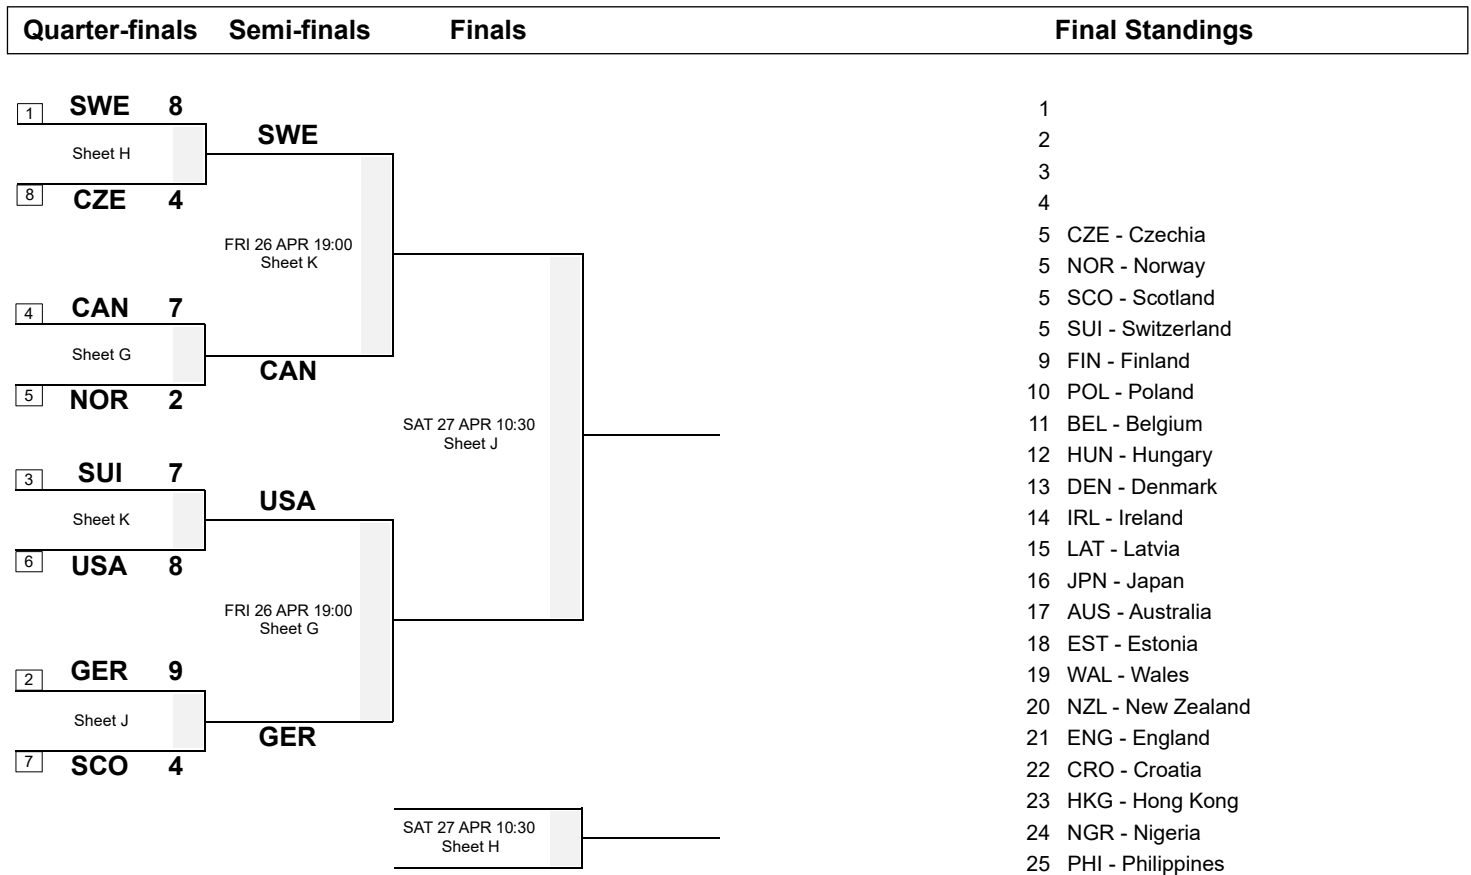

Play-offs Bracket

Note:
Position and function for each team member:
4 = Fourth, 3 = Third, 2 = Second, 1 = Lead, A = Alternate, S = Skip, V = Vice-Skip, C = Coach

Legend:
Δ Different from Original Line-up R Right-handed