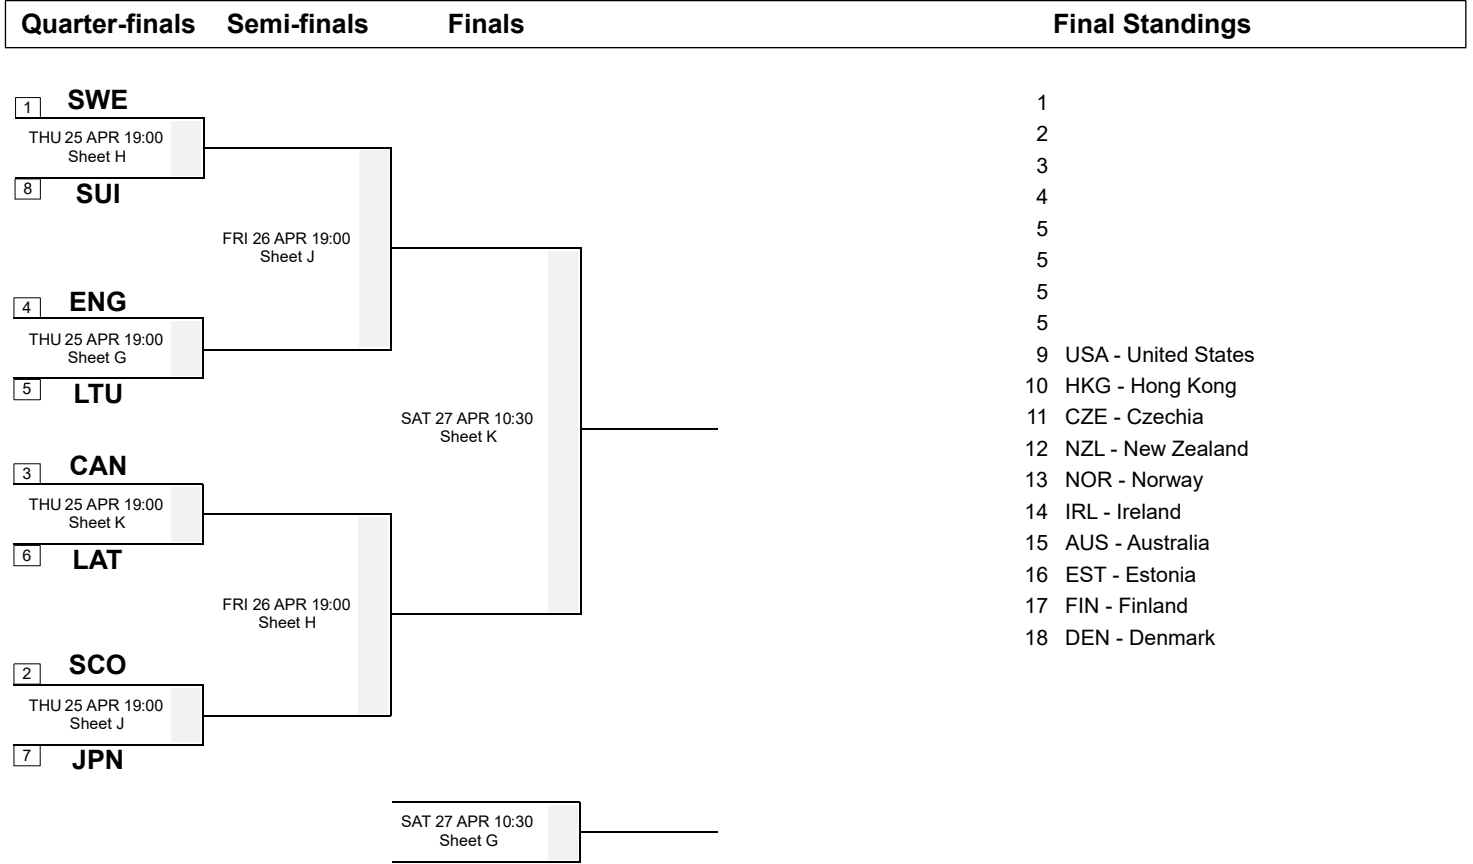

THU 25 APR 2024
Start Time 19:00

Quarter-finals

Team Line-ups

Play-offs Bracket

Note:
Position and function for each team member:
4 = Fourth, 3 = Third, 2 = Second, 1 = Lead, A = Alternate, S = Skip, V = Vice-Skip, C = Coach

Legend:
Δ Different from Original Line-up L Left-handed R Right-handed