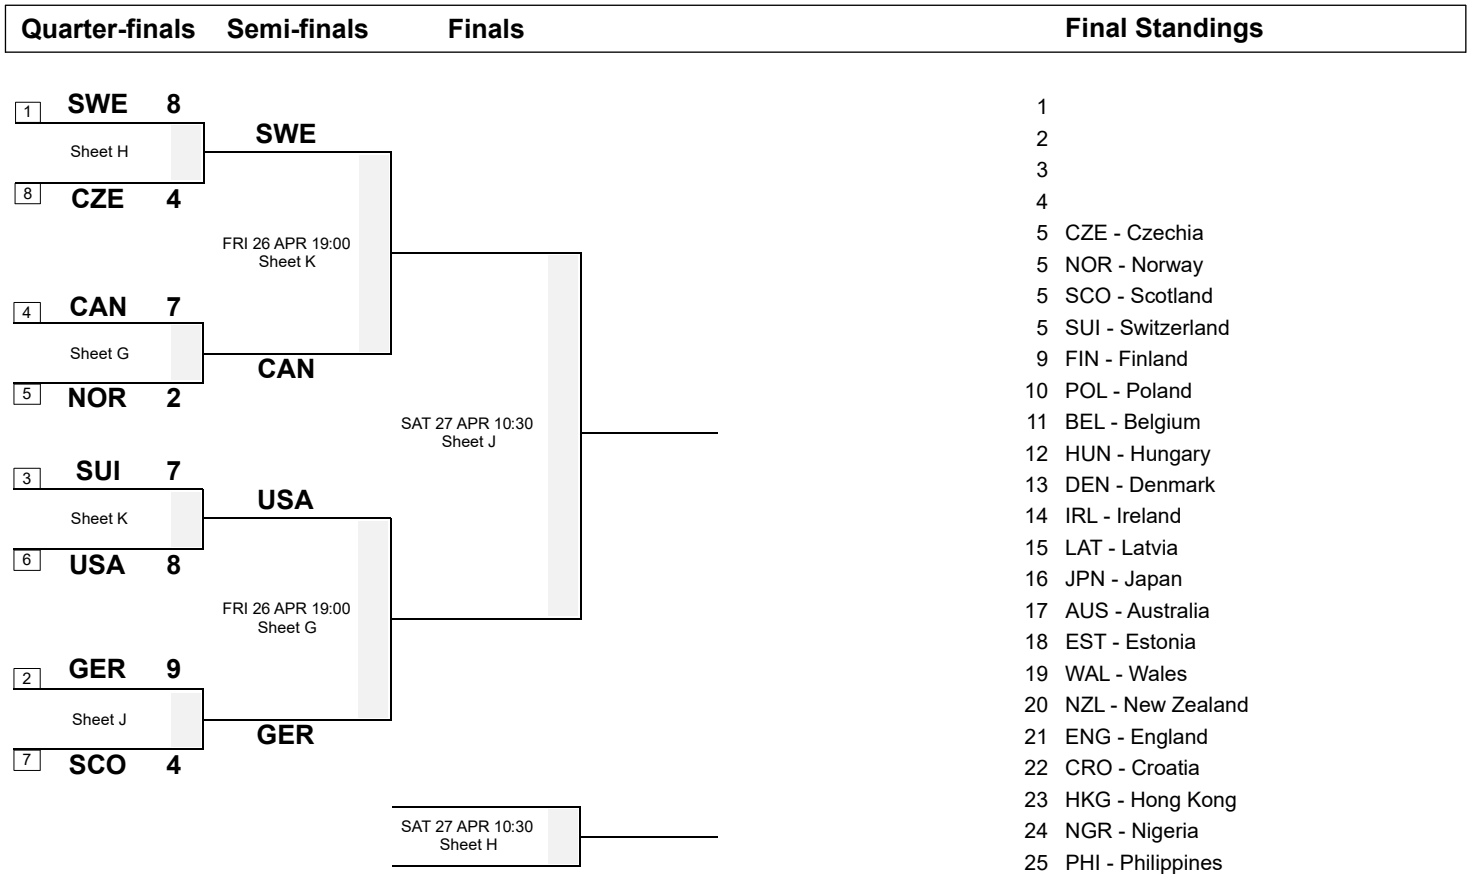

**Session Results and Standings**

Sheet	Team	LSD/LSFE	1	2	3	4	5	6	7	8	Extra Ends	Total
G	CAN - Canada	57.2cm *	1	0	1	0	0	2	3	X		7
	NOR - Norway	60.5cm	0	1	0	1	0	0	0	X		2
H	SWE - Sweden	231.1cm	3	1	0	1	0	3	0	X		8
	CZE - Czechia	203.4cm *	0	0	2	0	1	0	1	X		4
J	GER - Germany	195.6cm	0	2	0	2	0	5	X	X		9
	SCO - Scotland	104.4cm *	0	0	2	0	2	0	X	X		4
K	USA - United States	30.3cm *	3	0	2	0	1	1	0	1		8
	SUI - Switzerland	86.2cm	0	3	0	2	0	0	2	0		7

**Play-offs Bracket**

**Legend:**  
**LSD** Last Stone Draw      **LSFE(\*)** Last Stone First End      **X** Unplayed/unfinished end due to concession