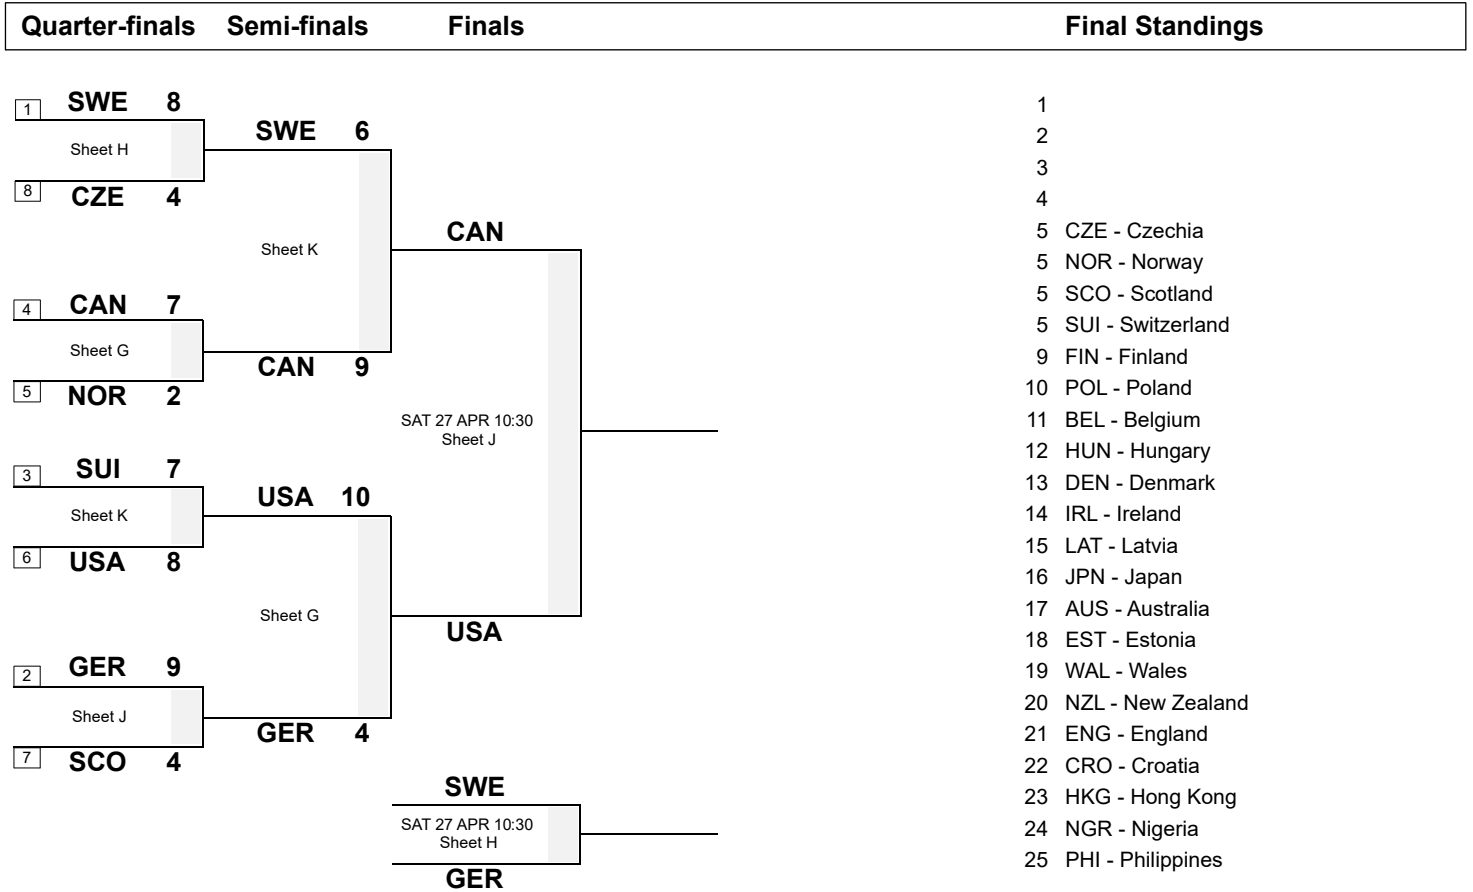

Session Results and Standings

Sheet	Team	LSD/LSFE	1	2	3	4	5	6	7	8	Extra Ends	Total
G	USA - United States	41.3cm *	2	1	2	0	3	0	2	X		10
	GER - Germany	73.4cm	0	0	0	2	0	2	0	X		4
K	CAN - Canada	89.5cm	0	2	0	1	0	2	1	0	3	9
	SWE - Sweden	53.2cm *	1	0	2	0	1	0	0	2	0	6

Play-offs Bracket

Legend:
LSD Last Stone Draw **LSFE(*)** Last Stone First End **X** Unplayed/unfinished end due to concession