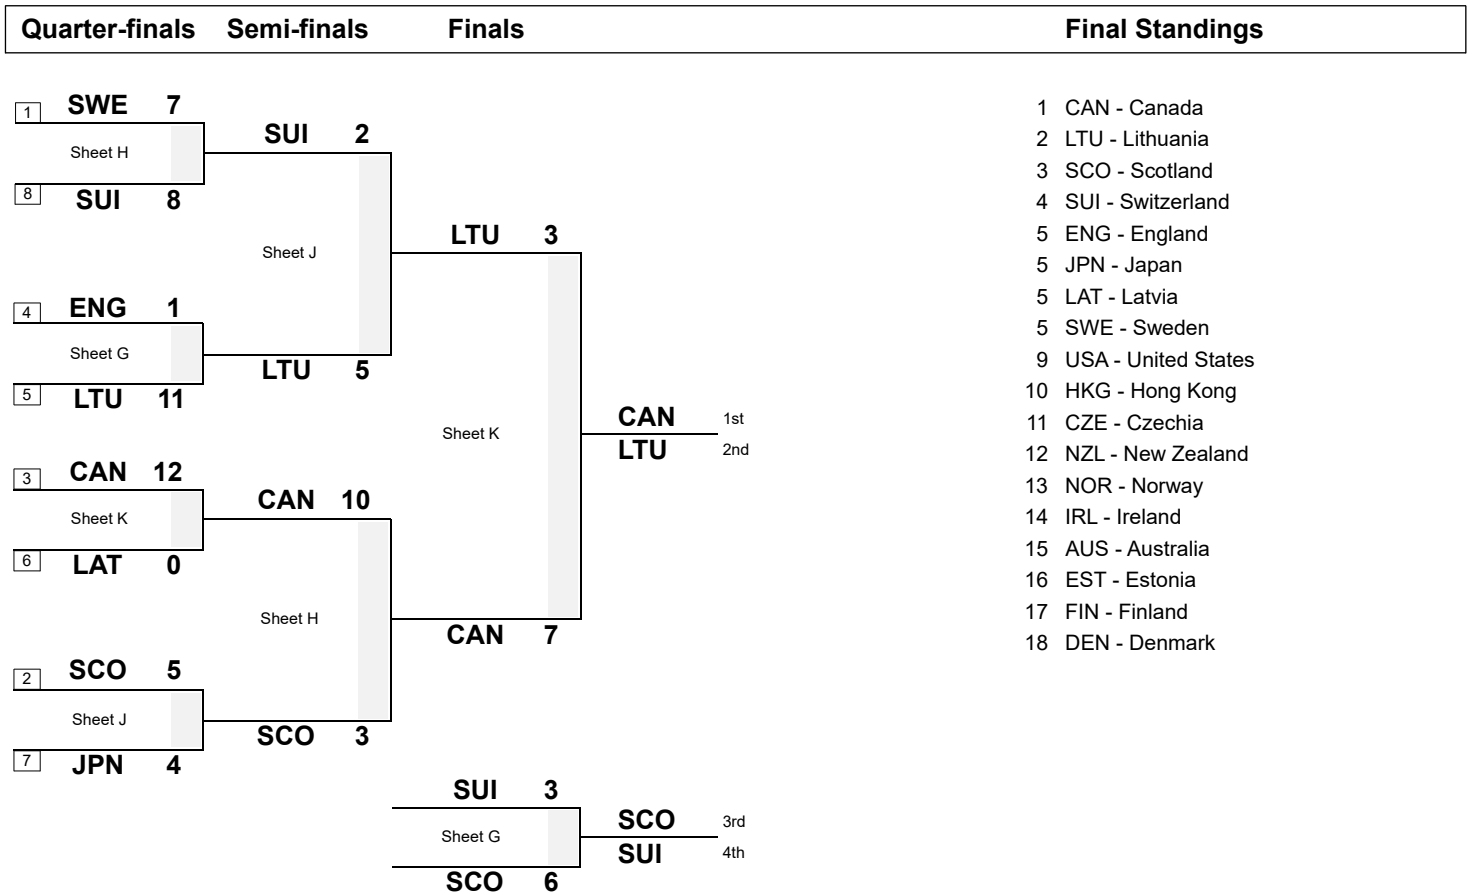

Session Results and Standings

Sheet	Team	LSD/LSFE	1	2	3	4	5	6	7	8	Extra Ends	Total
G	SCO - Scotland	97.4cm *	0	3	0	1	1	1	0	X		6
	SUI - Switzerland	335.0cm	1	0	1	0	0	0	1	X		3
K	CAN - Canada	204.7cm	0	2	2	0	2	0	1	X		7
	LTU - Lithuania	90.7cm *	1	0	0	0	0	2	0	X		3

Play-offs Bracket

Legend:
LSD Last Stone Draw **LSFE(*)** Last Stone First End **X** Unplayed/unfinished end due to concession