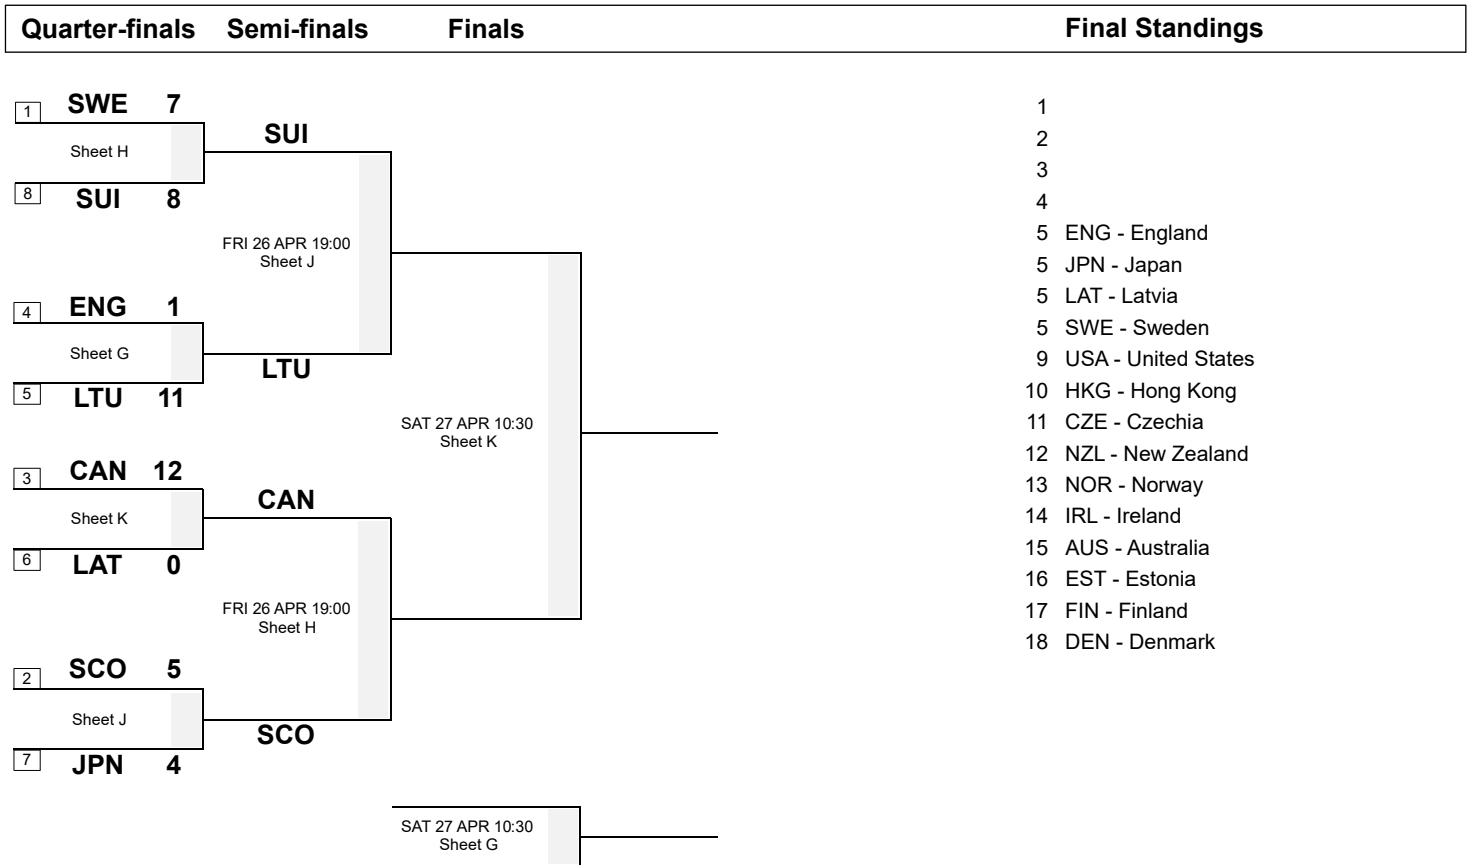

Session Results and Standings

Sheet	Team	LSD/LSFE	1	2	3	4	5	6	7	8	Extra Ends	Total
G	ENG - England	192.8cm *	1	0	0	0	0	0	X	X		1
	LTU - Lithuania	277.0cm	0	5	1	1	2	2	X	X		11
H	SWE - Sweden	108.6cm *	0	2	0	2	0	2	0	1		7
	SUI - Switzerland	127.5cm	1	0	2	0	3	0	2	0		8
J	SCO - Scotland	97.6cm *	1	0	0	1	0	0	2	1		5
	JPN - Japan	166.0cm	0	3	0	0	1	0	0	0		4
K	CAN - Canada	151.4cm *	2	1	2	2	4	1	X	X		12
	LAT - Latvia	184.1cm	0	0	0	0	0	0	X	X		0

Play-offs Bracket

Legend:
LSD Last Stone Draw **LSFE(*)** Last Stone First End **X** Unplayed/unfinished end due to concession