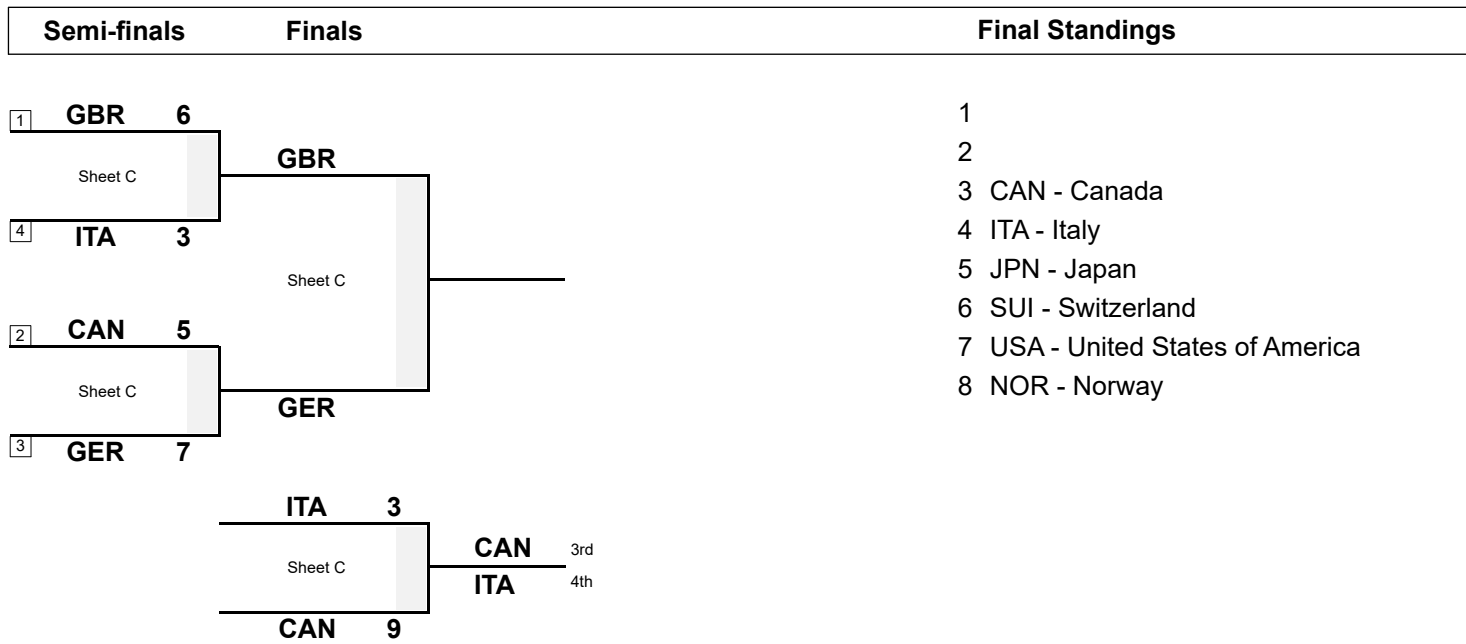

TUE 14 JAN 2025
Start Time 20:00

Team Line-ups

C	GBR - United Kingdom		GER - Germany		
F	MUNRO Robyn	R	F	SUTOR Kim	R
M	CARSON Orrin	R	M	HARSCH Klaudius	R
C	ANDREWS Scott		C	KAPP Uli	

Play-offs Bracket

NOTE
Team members are identified as follows:
F = Female, M = Male, C = Coach

LEGEND
R Right-handed