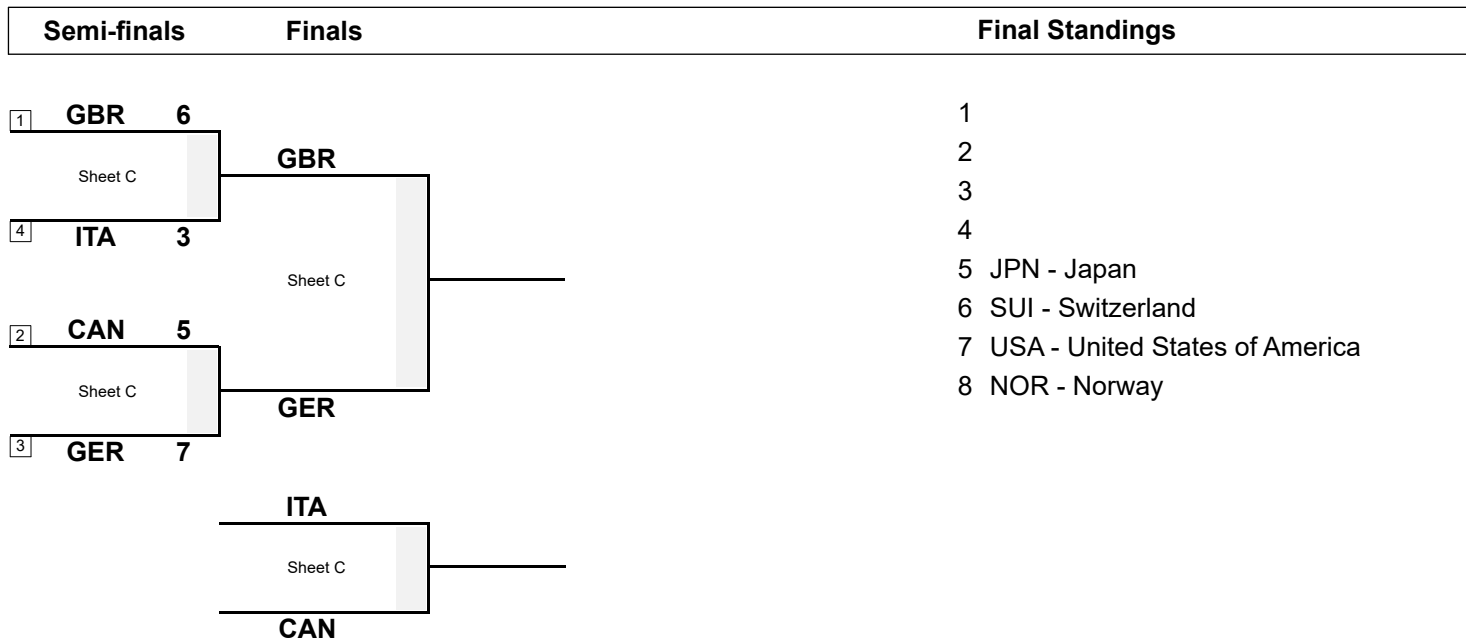

TUE 14 JAN 2025
Start Time 17:00

Team Line-ups

C CAN - Canada				ITA - Italy			
F	ZHENG Jessica		R	F	ZARDINI LACEDELLI Giulia		R
M	PIETRANGELO Victor		R	M	DE ZANNA Francesco		R
C	RADFORD Helen			C	BURBA Wolfgang		

Play-offs Bracket

NOTE
Team members are identified as follows:
F = Female, M = Male, C = Coach

LEGEND
R Right-handed