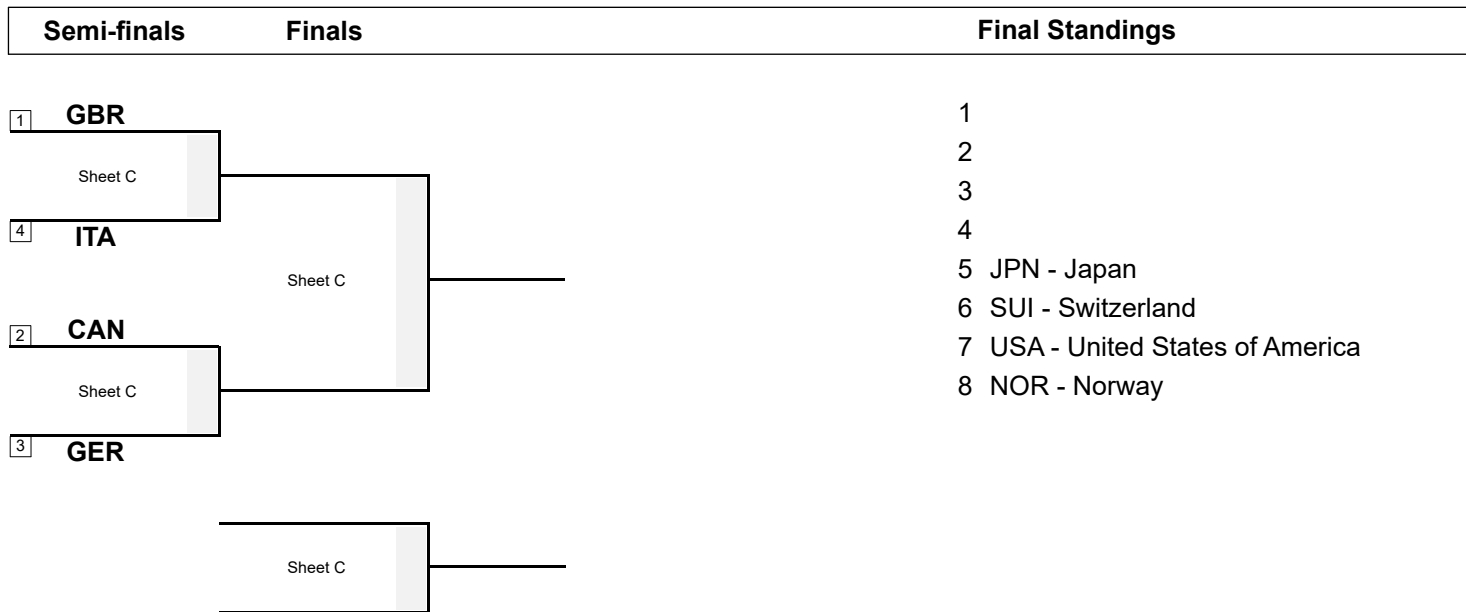

TUE 14 JAN 2025
Start Time 9:00

Team Line-ups

C	CAN - Canada		GER - Germany	
F	ZHENG Jessica	R	F	SUTOR Kim
M	PIETRANGELO Victor	R	M	HARSCH Klaudius
C	RADFORD Helen		C	KAPP Uli

Play-offs Bracket

NOTE
Team members are identified as follows:
F = Female, M = Male, C = Coach

LEGEND
R Right-handed