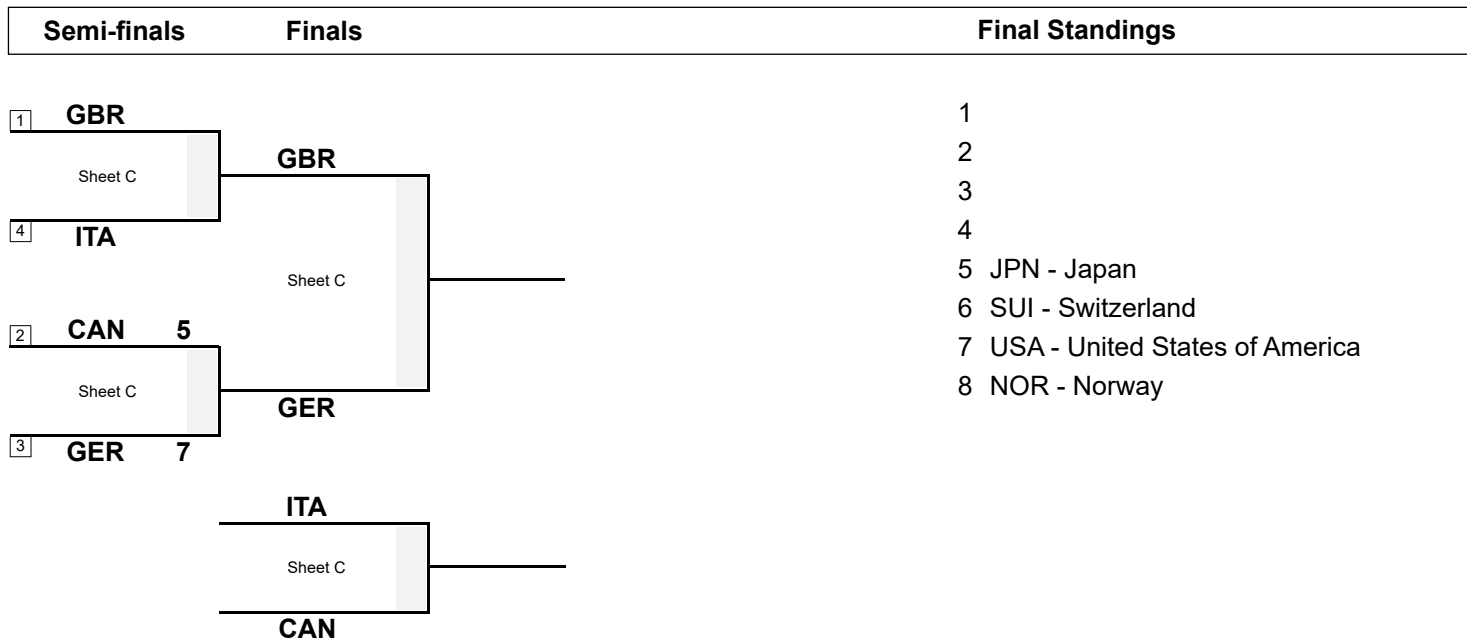

TUE 14 JAN 2025
Start Time 13:00

Team Line-ups

C	GBR - United Kingdom		ITA - Italy		
F	MUNRO Robyn	R	F	ZARDINI LACEDELLI Giulia	R
M	CARSON Orrin	R	M	DE ZANNA Francesco	R
C	ANDREWS Scott		C	BURBA Wolfgang	

Play-offs Bracket

NOTE
Team members are identified as follows:
F = Female, M = Male, C = Coach

LEGEND
R Right-handed