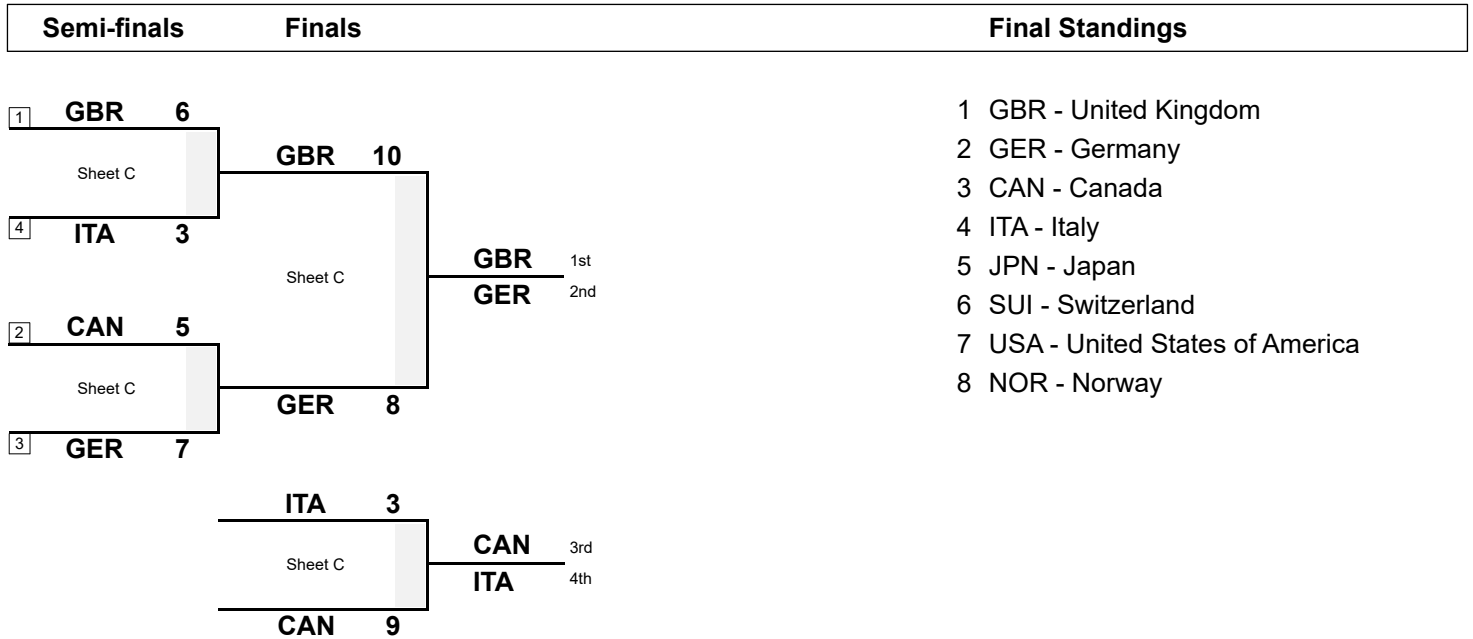

TUE 14 JAN 2025
Start Time 20:00

Session Results and Standings

Sheet	Team	LSFE	1	2	3	4	5	6	7	8	Extra Ends	Total
C	GBR - United Kingdom	*	3	1	0	2	0	4	0	X		10
	GER - Germany		0	0	4	0	2	0	2	X		8

Play-offs Bracket

LEGEND
 Power Play **LSFE(*)** Last Stone First End **X** Unplayed/unfinished end due to concession