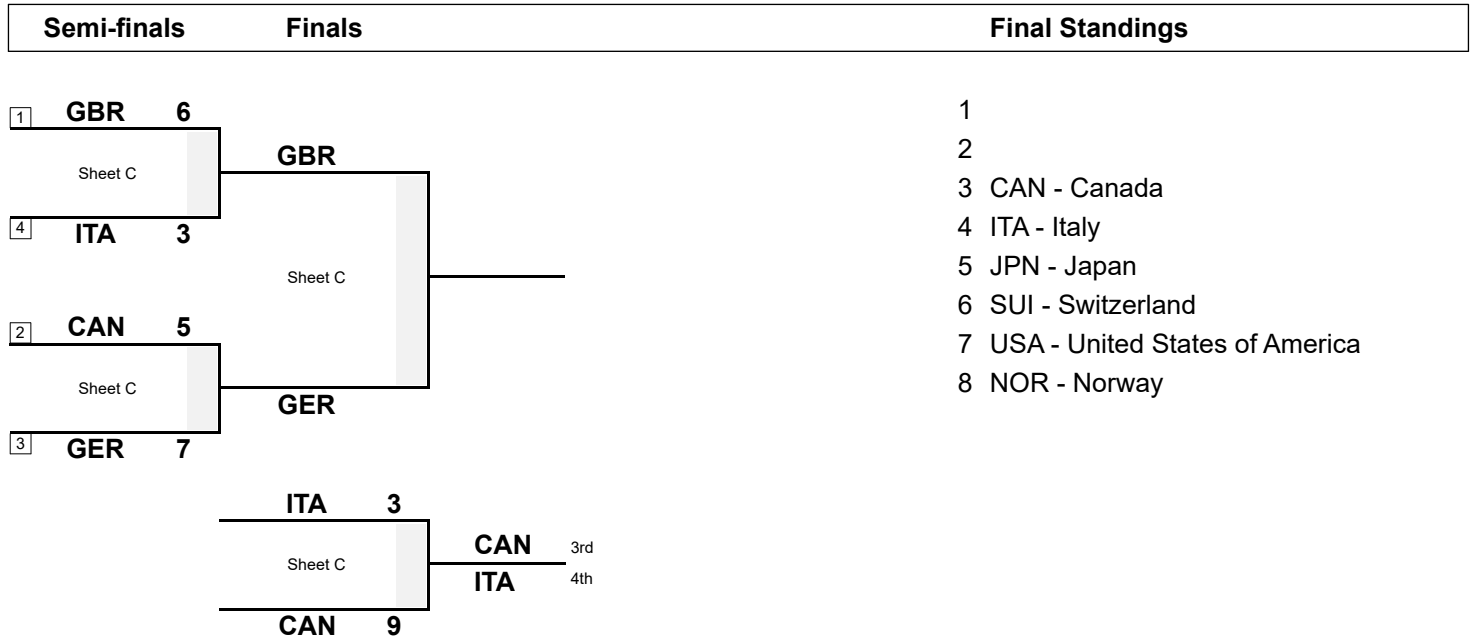

TUE 14 JAN 2025
Start Time 17:00

Session Results and Standings

| Sheet | Team | LSFE | 1 | 2 | 3 | 4 | 5 | 6 | 7 | 8 | Extra Ends | Total |
|-------|--------------|------|---|---|---|---|---|---|---|---|------------|-------|
| C | CAN - Canada | * | 2 | 2 | 1 | 0 | 3 | 0 | 1 | X | | 9 |
| | ITA - Italy | | 0 | 0 | 0 | 2 | 0 | 1 | 0 | X | | 3 |

Play-offs Bracket

LEGEND

Power Play **LSFE(*)** Last Stone First End **X** Unplayed/unfinished end due to concession