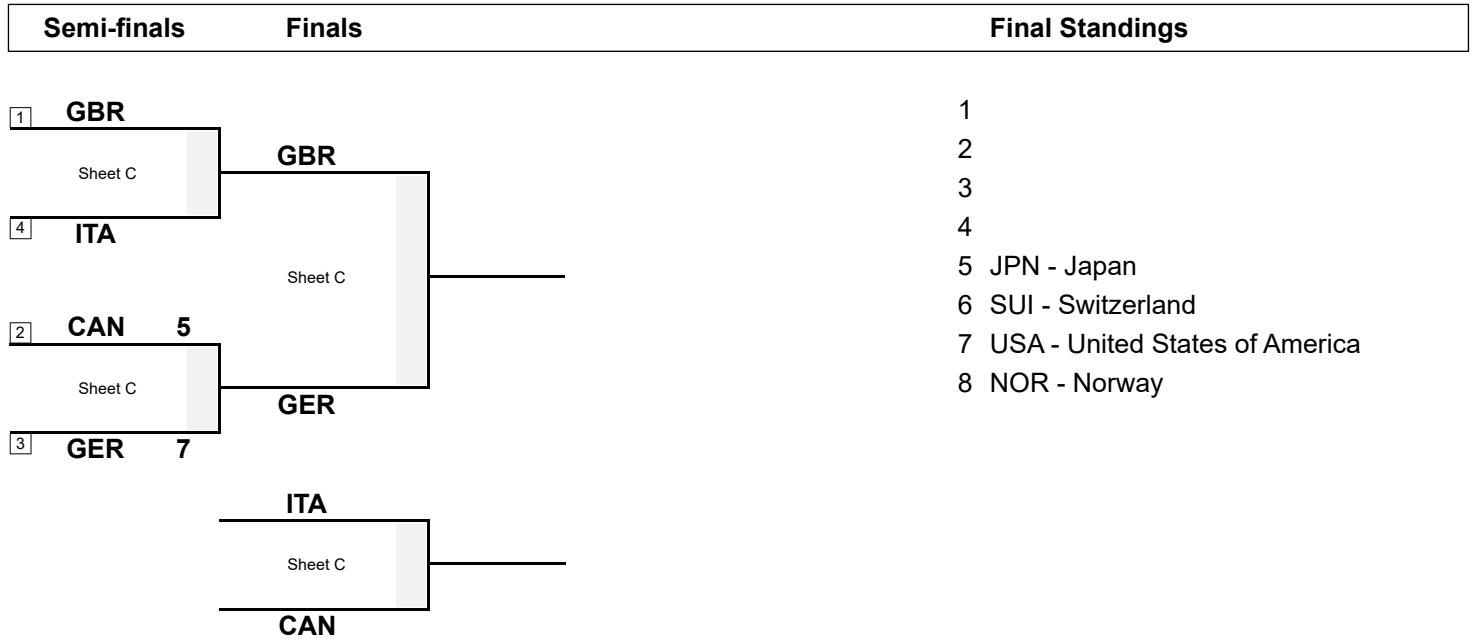

TUE 14 JAN 2025
Start Time 9:00

Session Results and Standings

Sheet	Team	LSFE	1	2	3	4	5	6	7	8	Extra Ends	Total
C	CAN - Canada	*	2	1	0	0	1	0	0	1		5
	GER - Germany		0	0	2	1	0	1	3	0		7

Play-offs Bracket

LEGEND

Power Play **LSFE(*)** Last Stone First End