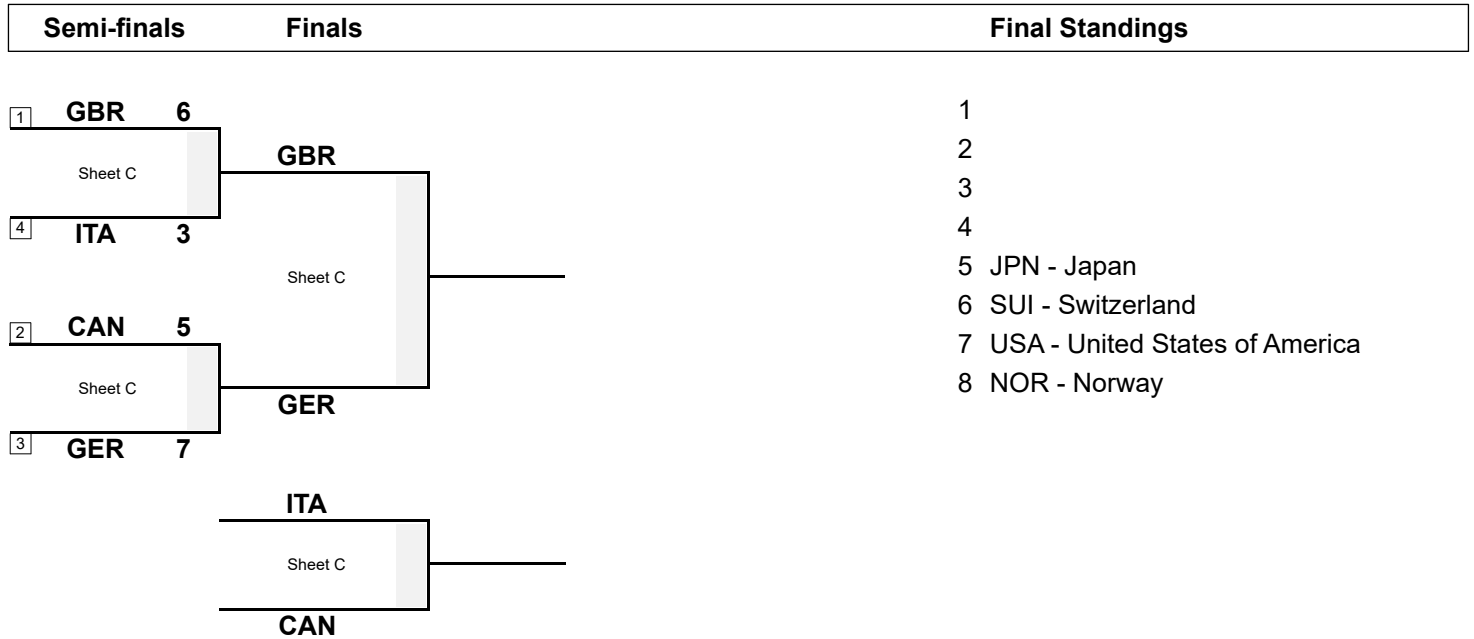

### Session Results and Standings

Sheet	Team	LSFE	1	2	3	4	5	6	7	8	Extra Ends	Total
C	GBR - United Kingdom	*	1	0	1	1	0	0	3	X		6
	ITA - Italy		0	1	0	0	1	1	0	X		3

### Play-offs Bracket

**LEGEND**

Power Play      **LSFE(\*)** Last Stone First End      **X** Unplayed/unfinished end due to concession