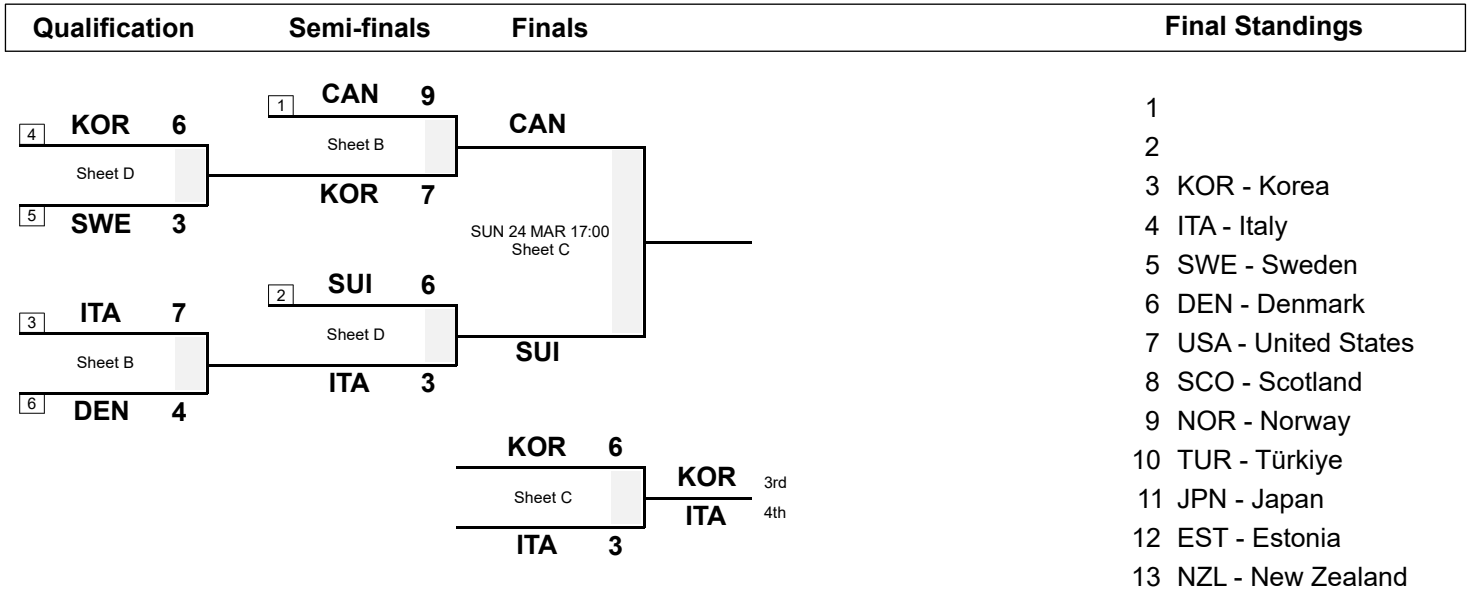

SUN 24 MAR 2024
Start Time 17:00

Gold Medal Game

Team Line-ups

Sheet C

Canada		
4 S	HOMAN Rachel	R
3 V	FLEURY Tracy	R
2	MISKEW Emma	R
1	WILKES Sarah	R
A	BROWN Rachel	R
C	BARTLETT Don	

Switzerland		
4 V	PAETZ Alina	R
3 S	TIRINZONI Silvana	R
2	WITSCHONKE Selina	R
1	HOWALD Carole	R
A	BERSET Stefanie	R
C	CHARETTE Pierre	

Play-offs Bracket

Note:
Position and function for each team member:
4 = Fourth, 3 = Third, 2 = Second, 1 = Lead, A = Alternate, S = Skip, V = Vice-Skip, C = Coach

Legend:
R Right-handed