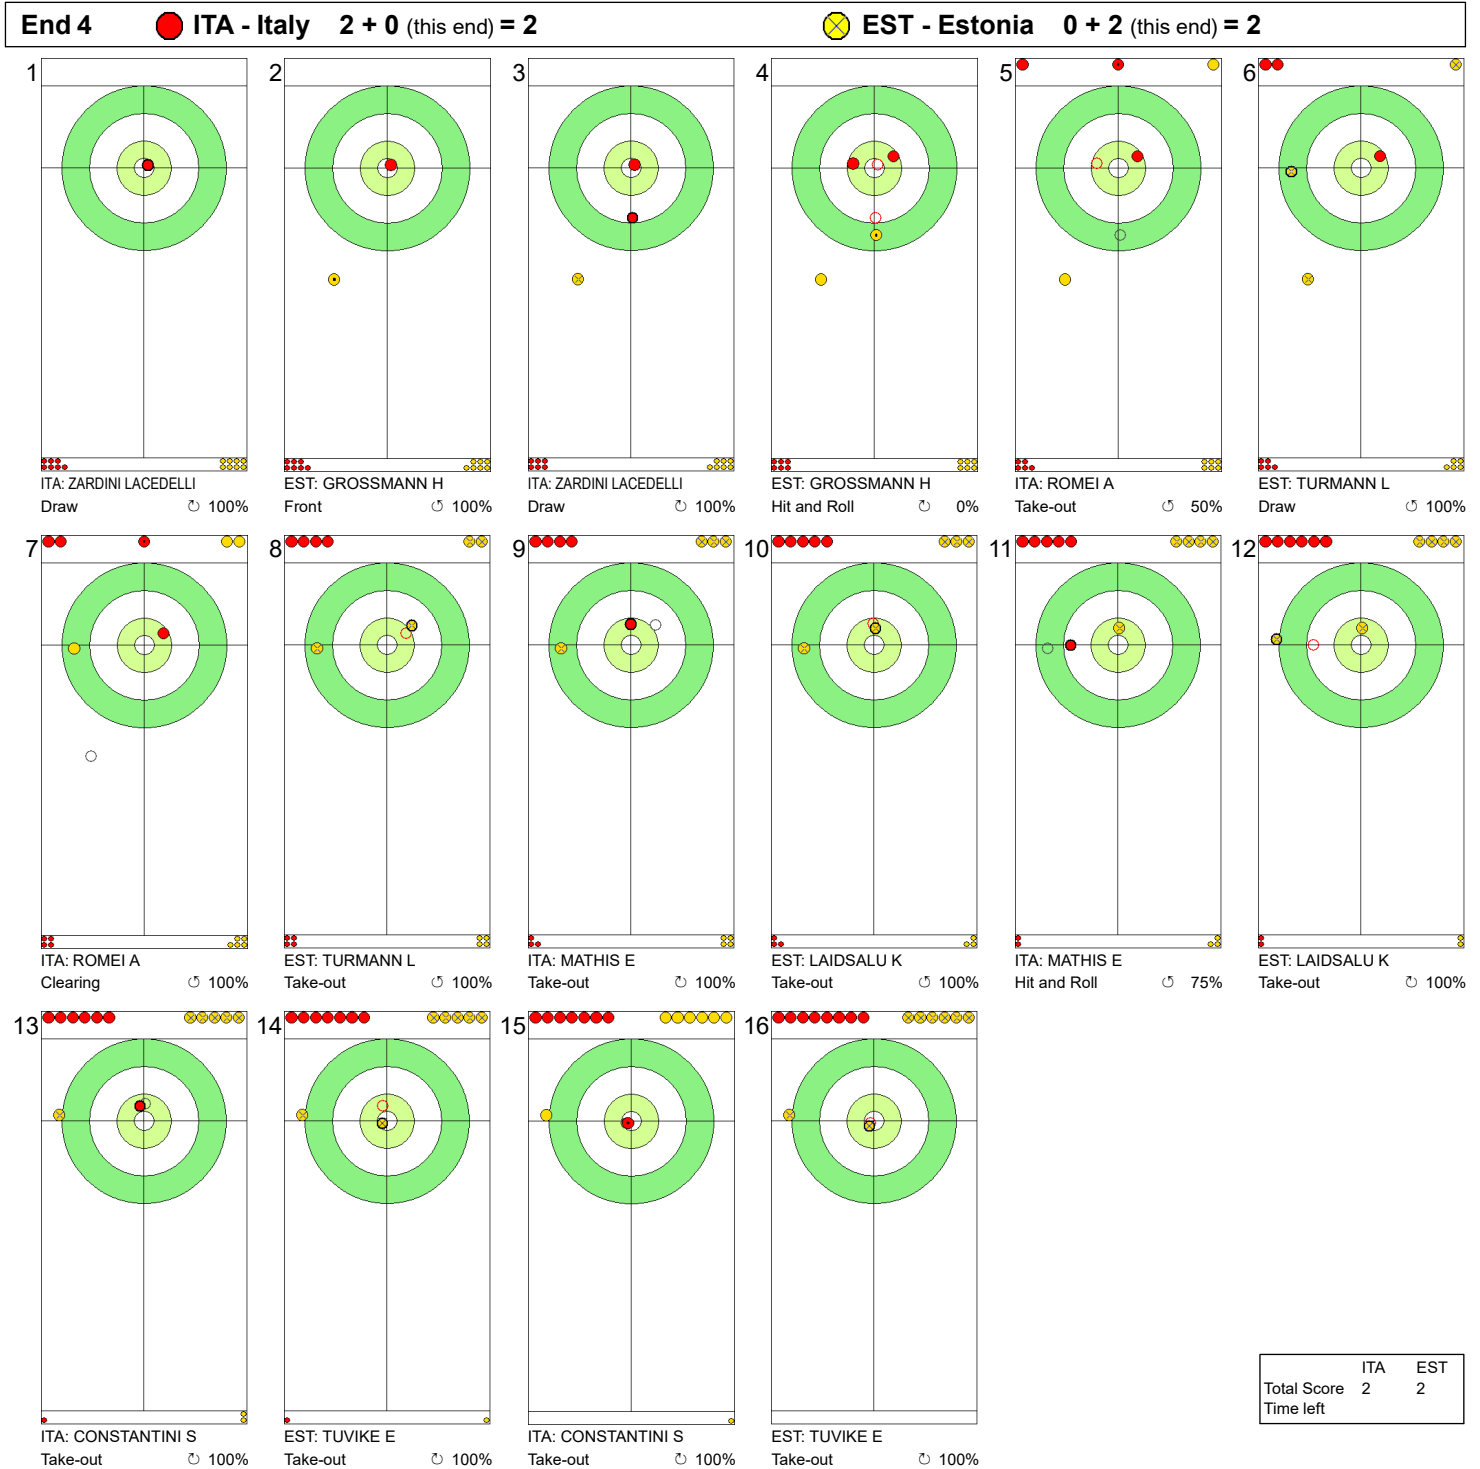

SAT 16 MAR 2024
Start Time 19:00

Round Robin Session 2 - Sheet A

WORLD CURLING

Game - Shot by Shot

Legend:
↻ Clockwise   ↺ Counter-clockwise   - Not considered