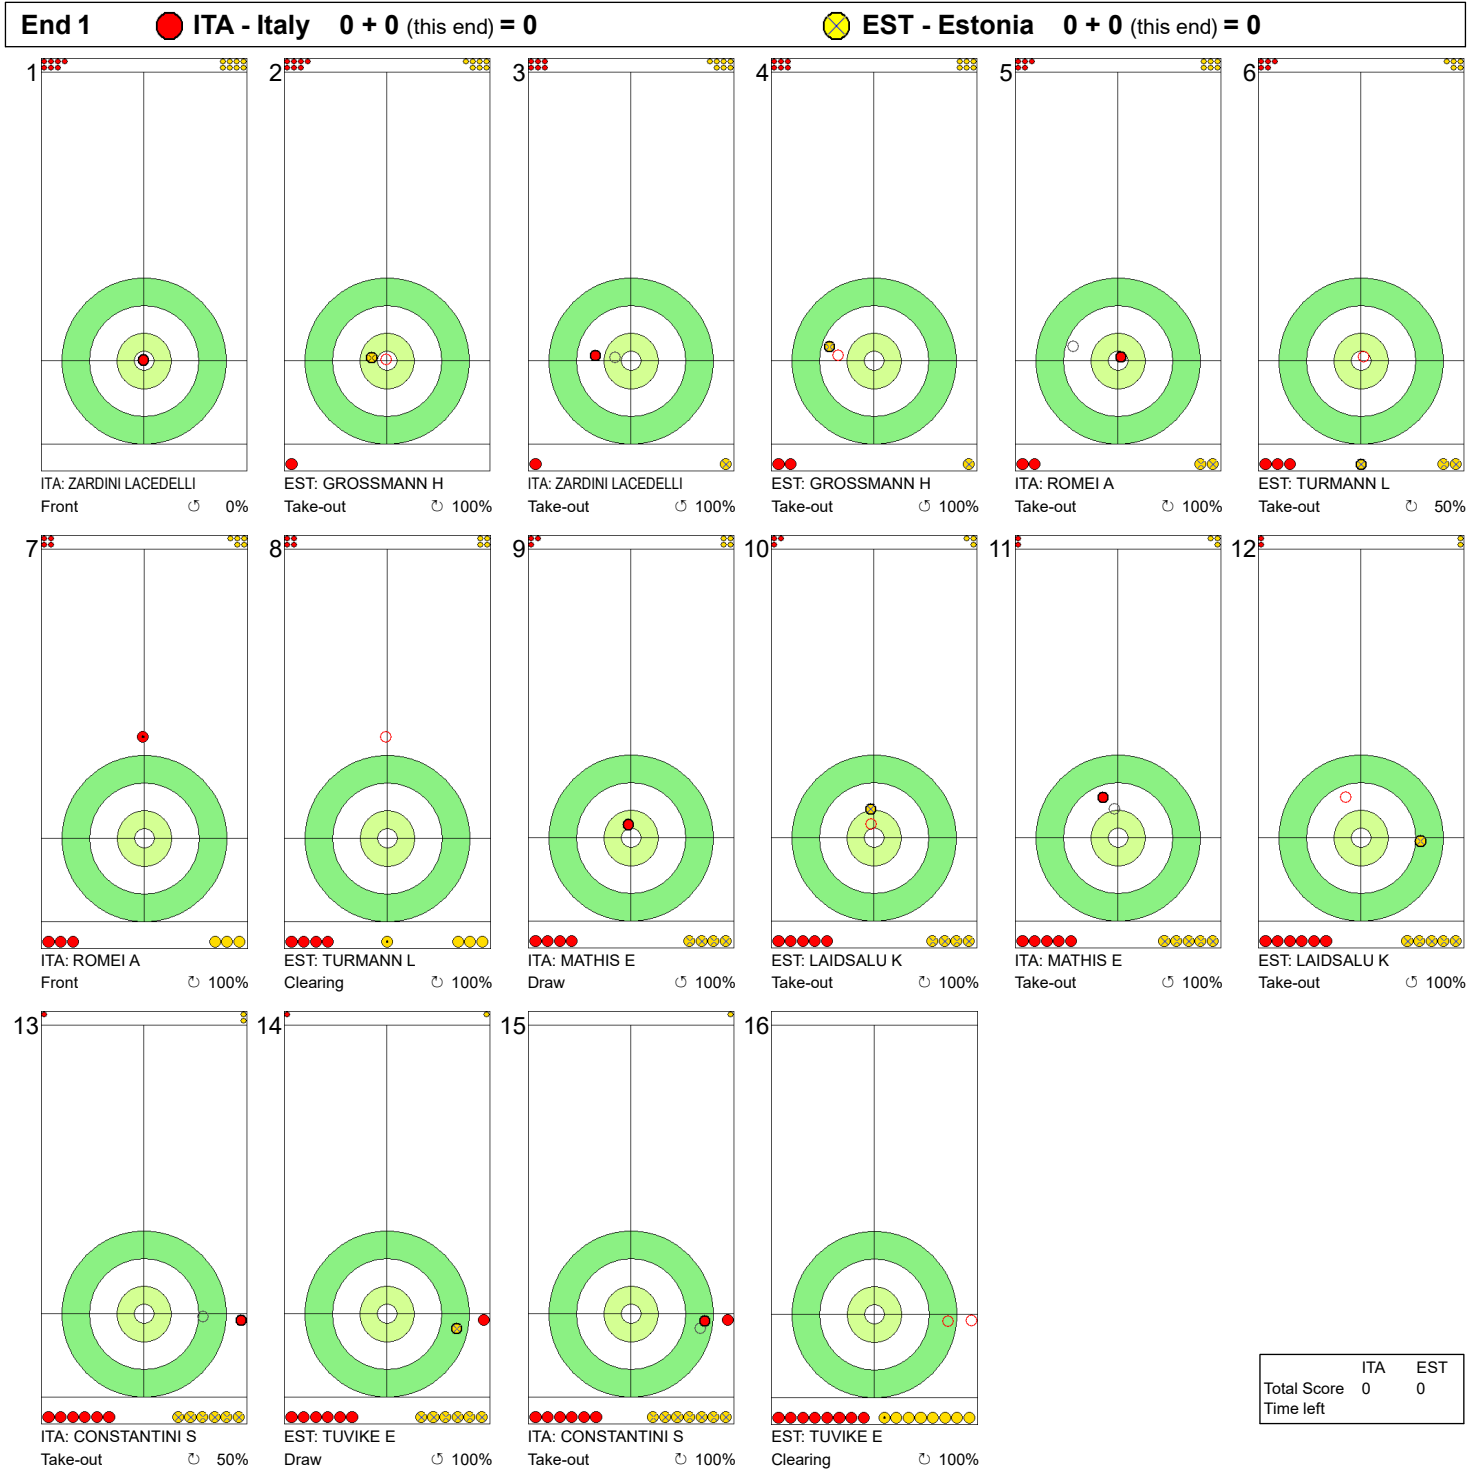

SAT 16 MAR 2024
Start Time 19:00

Round Robin Session 2 - Sheet A

WORLD
CURLING

Game - Shot by Shot

Legend:
Clockwise   Counter-clockwise   - Not considered