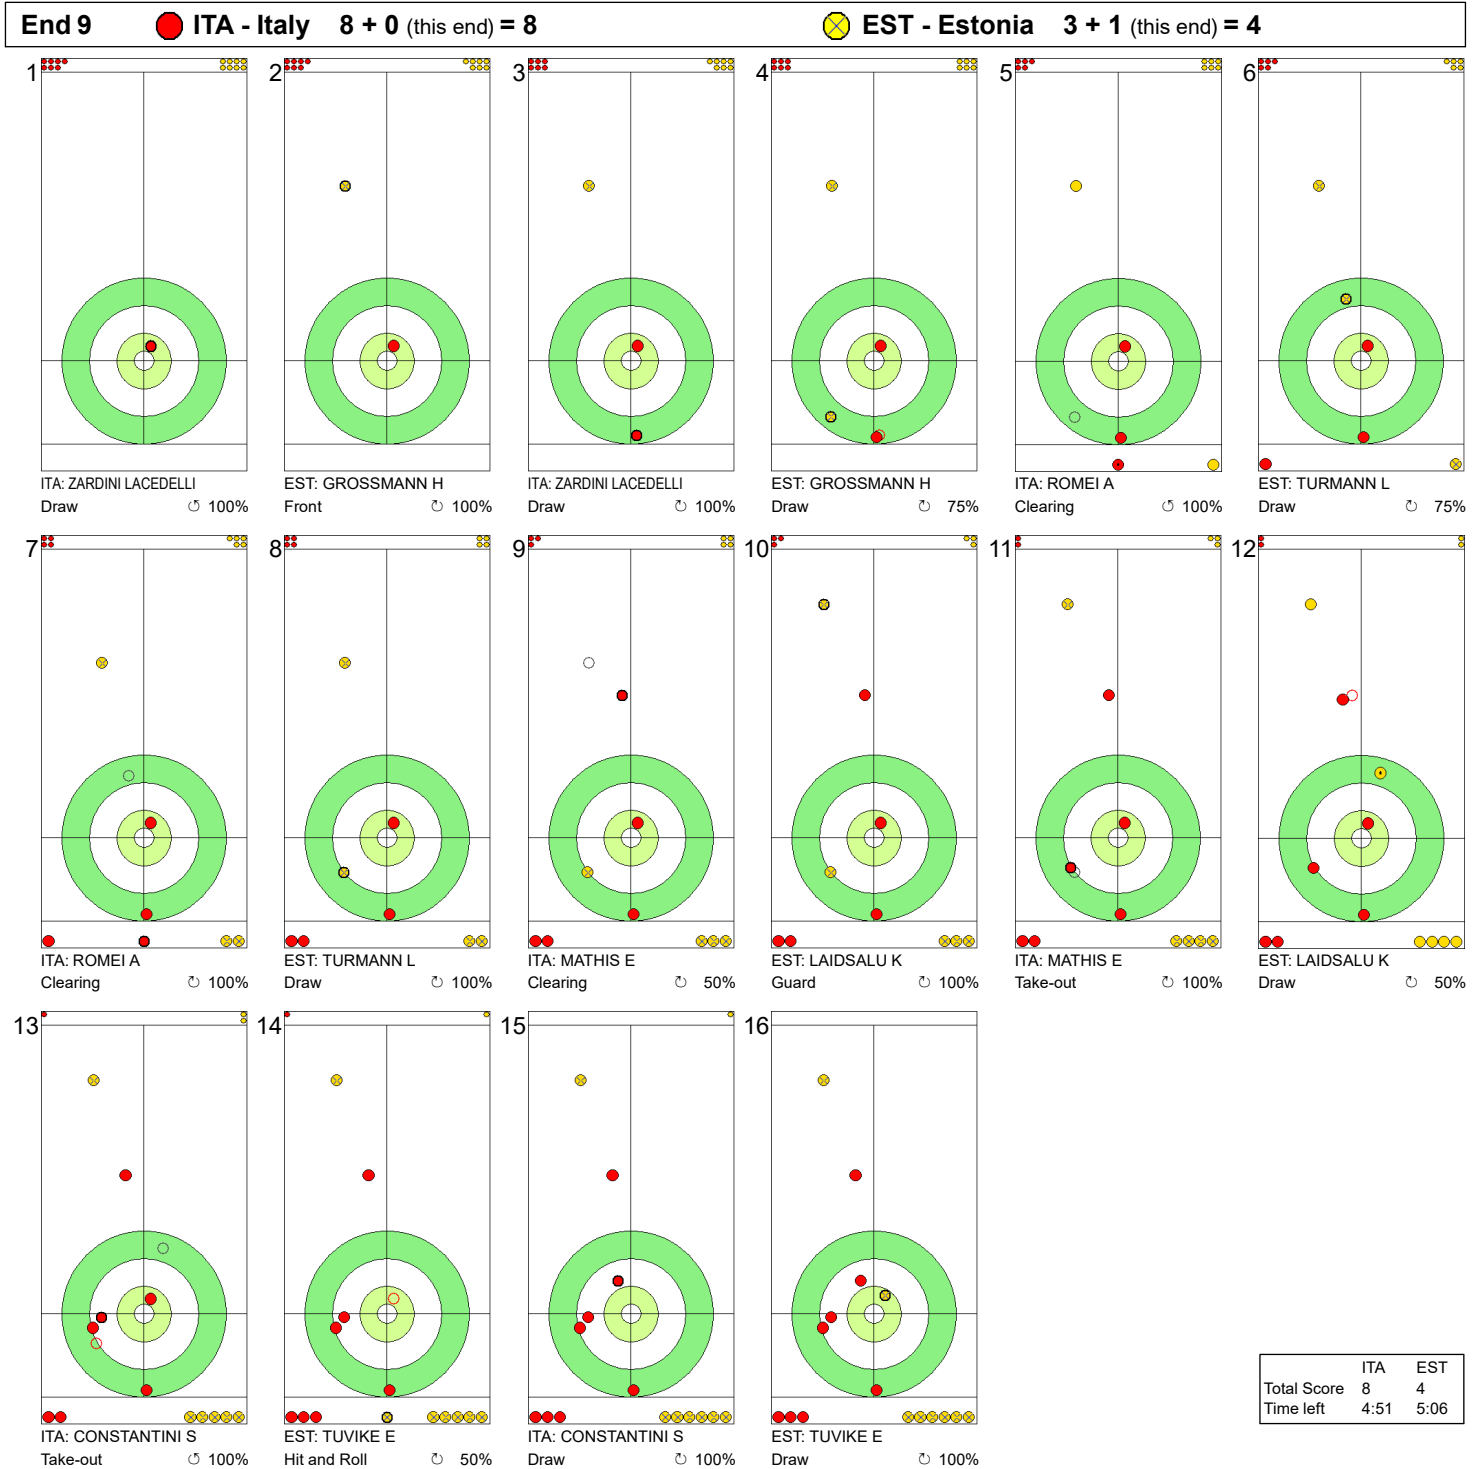

SAT 16 MAR 2024
Start Time 19:00

Round Robin Session 2 - Sheet A

WORLD
CURLING

Game - Shot by Shot

Legend:
 Clockwise Counter-clockwise - Not considered

SAT 16 MAR 2024
Start Time 19:00

Round Robin Session 2 - Sheet A

SAT 16 MAR 2024
Start Time 19:00

Round Robin Session 2 - Sheet A

WORLD CURLING

Game - Shot by Shot

Legend:
 ↻ Clockwise ↺ Counter-clockwise - Not considered

SAT 16 MAR 2024
Start Time 19:00

Round Robin Session 2 - Sheet A

	ITA	EST
Total Score	6	3
Time left		

Legend:
 ↻ Clockwise ↺ Counter-clockwise - Not considered

SAT 16 MAR 2024
Start Time 19:00

Round Robin Session 2 - Sheet A

WORLD CURLING

Game - Shot by Shot

Legend:
 ↻ Clockwise ↺ Counter-clockwise - Not considered

SAT 16 MAR 2024
Start Time 19:00

Round Robin Session 2 - Sheet A

WORLD CURLING

Game - Shot by Shot

Legend:
 ↻ Clockwise ↺ Counter-clockwise - Not considered