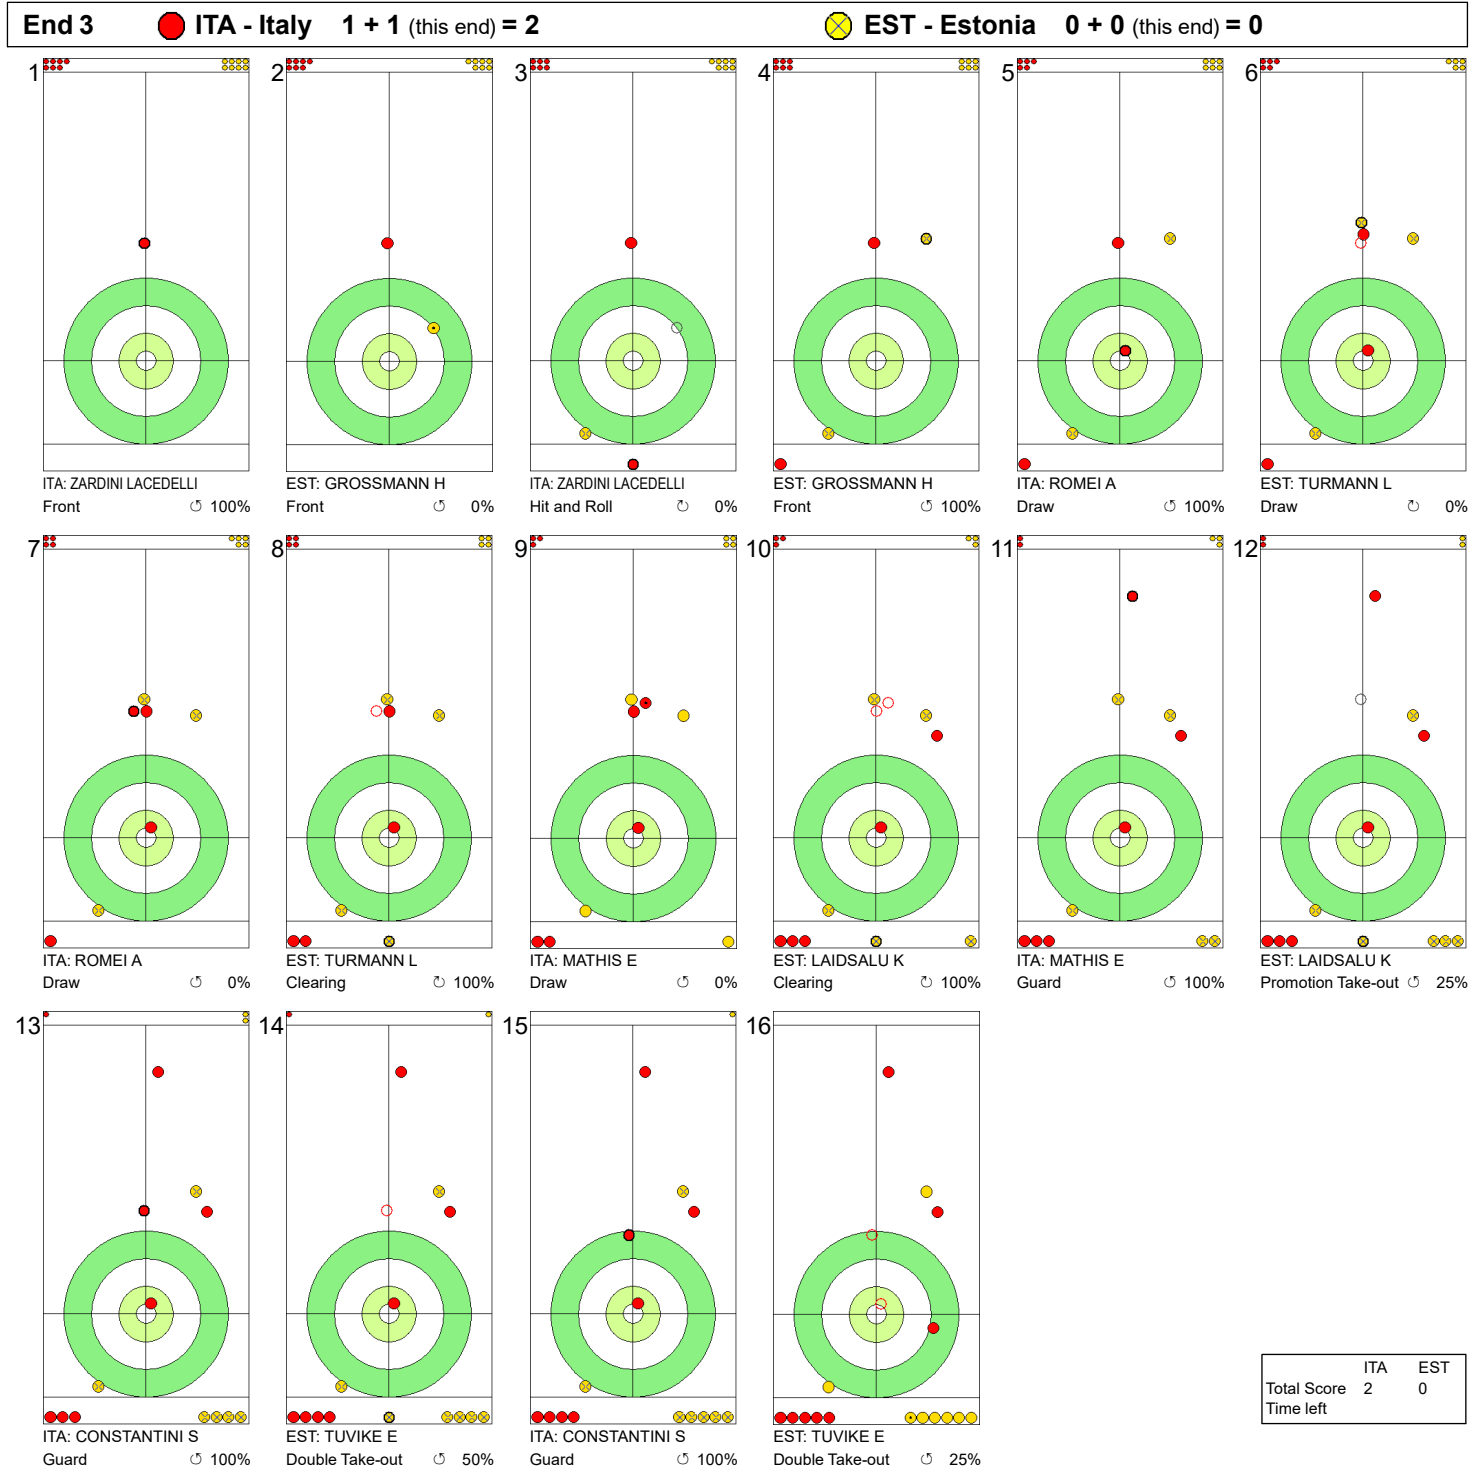

SAT 16 MAR 2024
Start Time 19:00

Round Robin Session 2 - Sheet A

WORLD
CURLING

Game - Shot by Shot

Legend:
 Clockwise Counter-clockwise - Not considered

SAT 16 MAR 2024
Start Time 19:00

Round Robin Session 2 - Sheet A

WORLD CURLING

Game - Shot by Shot

Legend:
 Clockwise
 Counter-clockwise
 - Not considered

SAT 16 MAR 2024
Start Time 19:00

Round Robin Session 2 - Sheet A

WORLD CURLING

Game - Shot by Shot

Legend:
 ↻ Clockwise ↺ Counter-clockwise - Not considered

SAT 16 MAR 2024
Start Time 19:00

Round Robin Session 2 - Sheet A

WORLD CURLING

Game - Shot by Shot

Legend:
 ↻ Clockwise ↺ Counter-clockwise - Not considered

SAT 16 MAR 2024
Start Time 19:00

Round Robin Session 2 - Sheet A

Game - Shot by Shot

End 5 **ITA - Italy 2 + 1 (this end) = 3** **EST - Estonia 2 + 0 (this end) = 2**

Legend:
 Clockwise Counter-clockwise - Not considered

SAT 16 MAR 2024
Start Time 19:00

Round Robin Session 2 - Sheet A