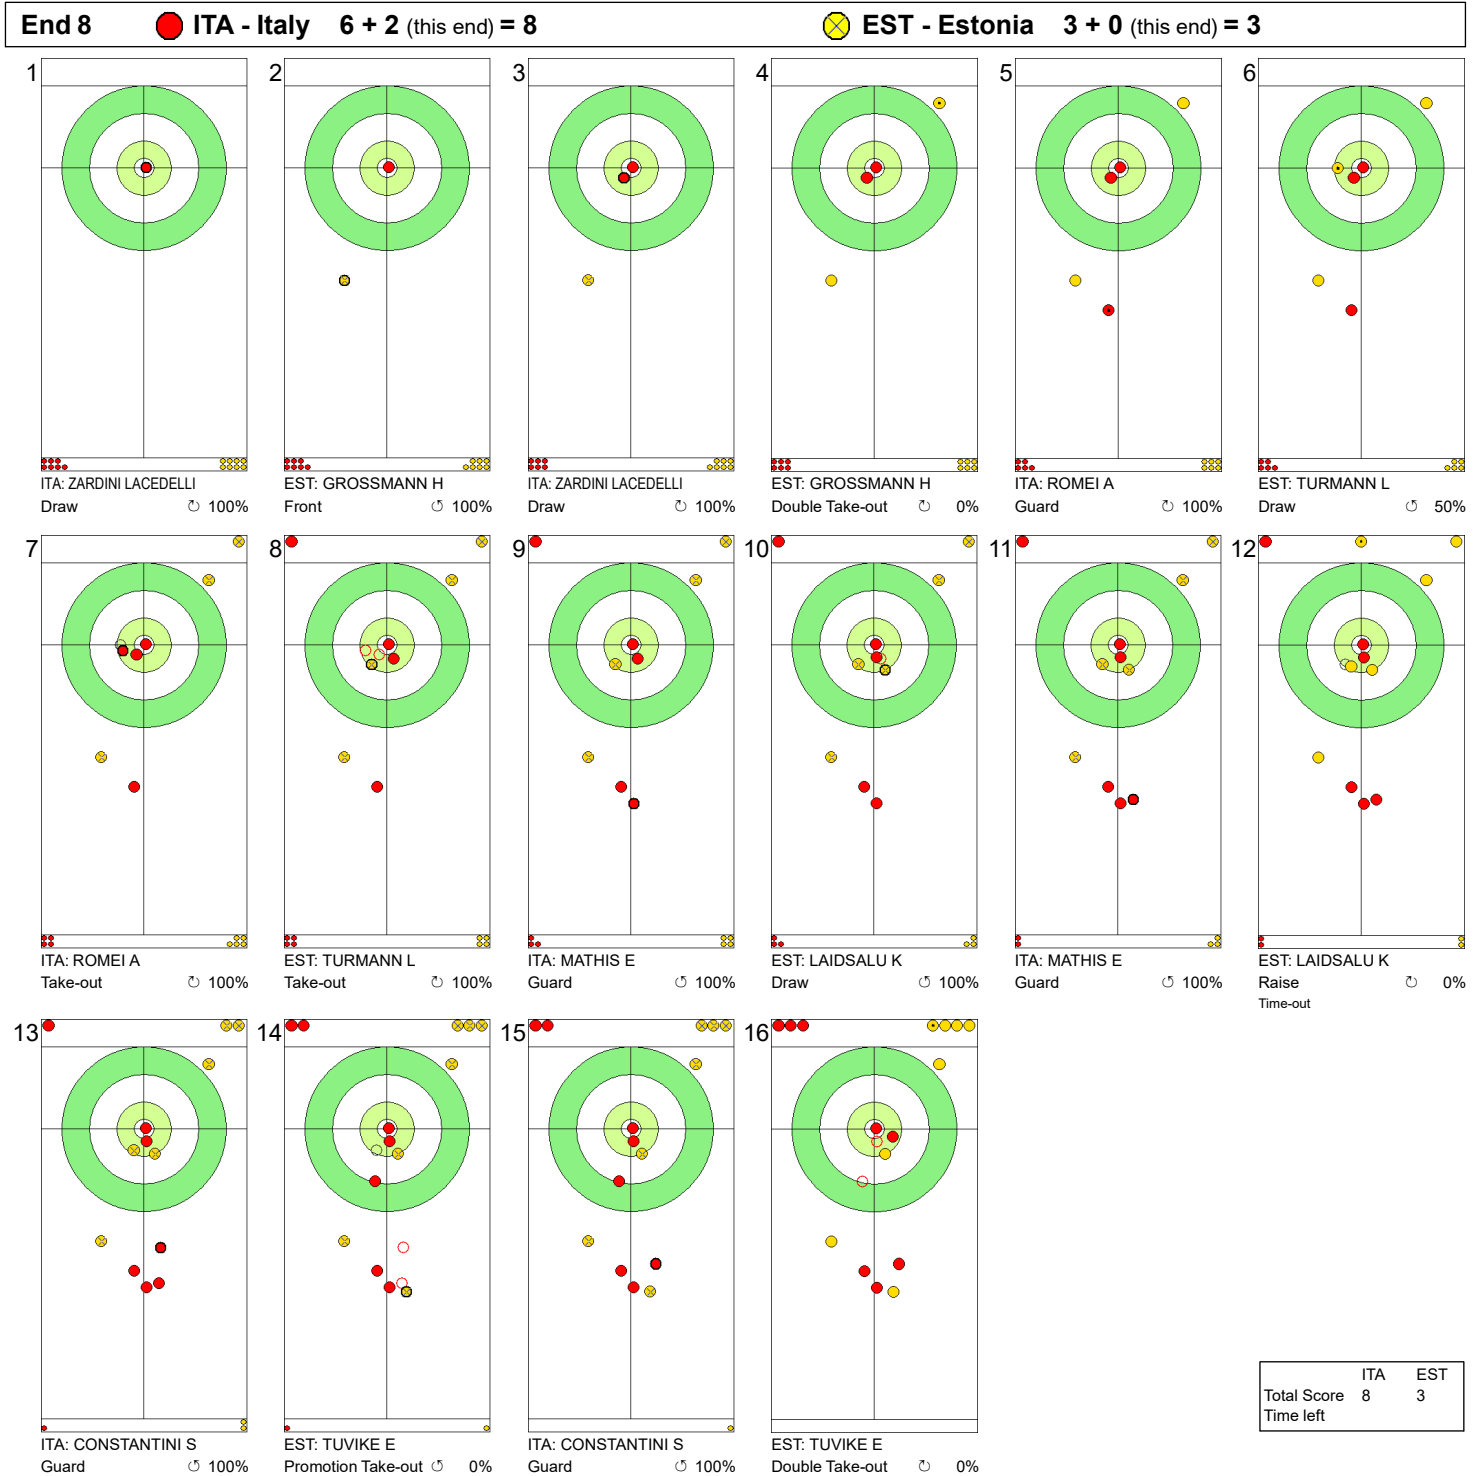

SAT 16 MAR 2024
Start Time 19:00

Round Robin Session 2 - Sheet A

WORLD
CURLING

Game - Shot by Shot

Legend:
 Clockwise Counter-clockwise - Not considered

SAT 16 MAR 2024
Start Time 19:00

Round Robin Session 2 - Sheet A

Shot	Player	Shot Type	Rotation
1	EST: GROSSMANN H	Front	100%
2	ITA: ZARDINI LACEDELLI	Draw	75%
3	EST: GROSSMANN H	Draw	75%
4	ITA: ZARDINI LACEDELLI	Take-out	100%
5	EST: TURMANN L	Take-out	100%
6	ITA: ROMEI A	Hit and Roll	50%
7	EST: TURMANN L	Draw	75%
8	ITA: ROMEI A	Take-out	100%
9	EST: LAIDSALU K	Take-out	100%
10	ITA: MATHIS E	Take-out	100%
11	EST: LAIDSALU K	Hit and Roll	75%
12	ITA: MATHIS E	Take-out	100%
13	EST: TUVIKE E	Draw	0%
14	ITA: CONSTANTINI S	Draw	75%
15	EST: TUVIKE E	Draw	0%
16	ITA: CONSTANTINI S	Draw	100%

	ITA	EST
Total Score	6	3
Time left		

Legend:
 ↻ Clockwise ↺ Counter-clockwise - Not considered

SAT 16 MAR 2024
Start Time 19:00

Round Robin Session 2 - Sheet A

WORLD CURLING

Game - Shot by Shot

Legend:
 ↻ Clockwise ↺ Counter-clockwise - Not considered

SAT 16 MAR 2024
Start Time 19:00

Round Robin Session 2 - Sheet A

WORLD CURLING

Game - Shot by Shot

Legend:
 ↻ Clockwise ↺ Counter-clockwise - Not considered