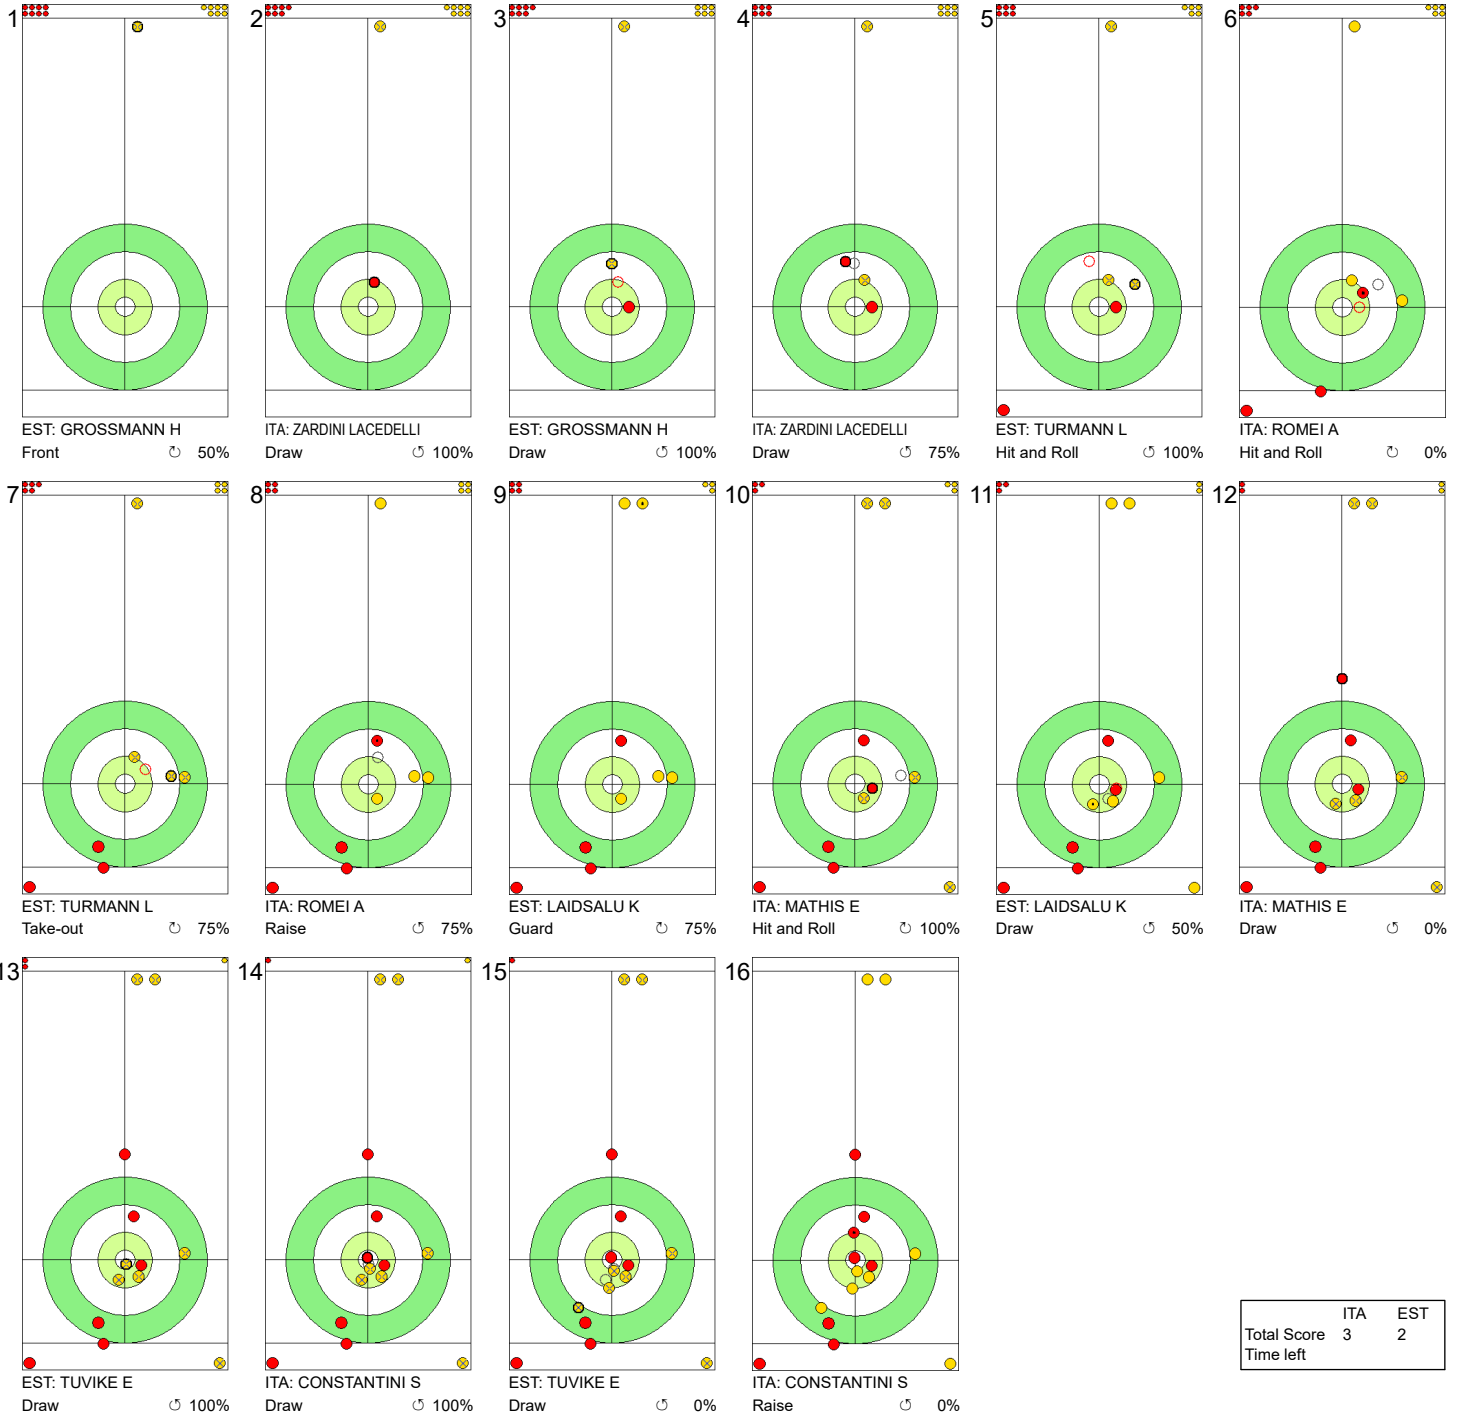

SAT 16 MAR 2024
Start Time 19:00

Round Robin Session 2 - Sheet A

WORLD CURLING

Game - Shot by Shot

Legend:
 ↻ Clockwise ↺ Counter-clockwise - Not considered

SAT 16 MAR 2024
Start Time 19:00

Round Robin Session 2 - Sheet A

Game - Shot by Shot

End 5 **ITA - Italy 2 + 1 (this end) = 3** **EST - Estonia 2 + 0 (this end) = 2**

Legend:
 Clockwise Counter-clockwise - Not considered

SAT 16 MAR 2024
Start Time 19:00

Round Robin Session 2 - Sheet A

Game - Shot by Shot

Legend:
 ↻ Clockwise ↺ Counter-clockwise - Not considered

SAT 16 MAR 2024
Start Time 19:00

Round Robin Session 2 - Sheet A

WORLD CURLING

Game - Shot by Shot

End 7 ● **ITA - Italy** 3 + 3 (this end) = 6 ● **EST - Estonia** 3 + 0 (this end) = 3

SAT 16 MAR 2024
Start Time 19:00

Round Robin Session 2 - Sheet A

WORLD CURLING

Game - Shot by Shot

Legend:
 ↻ Clockwise ↺ Counter-clockwise - Not considered