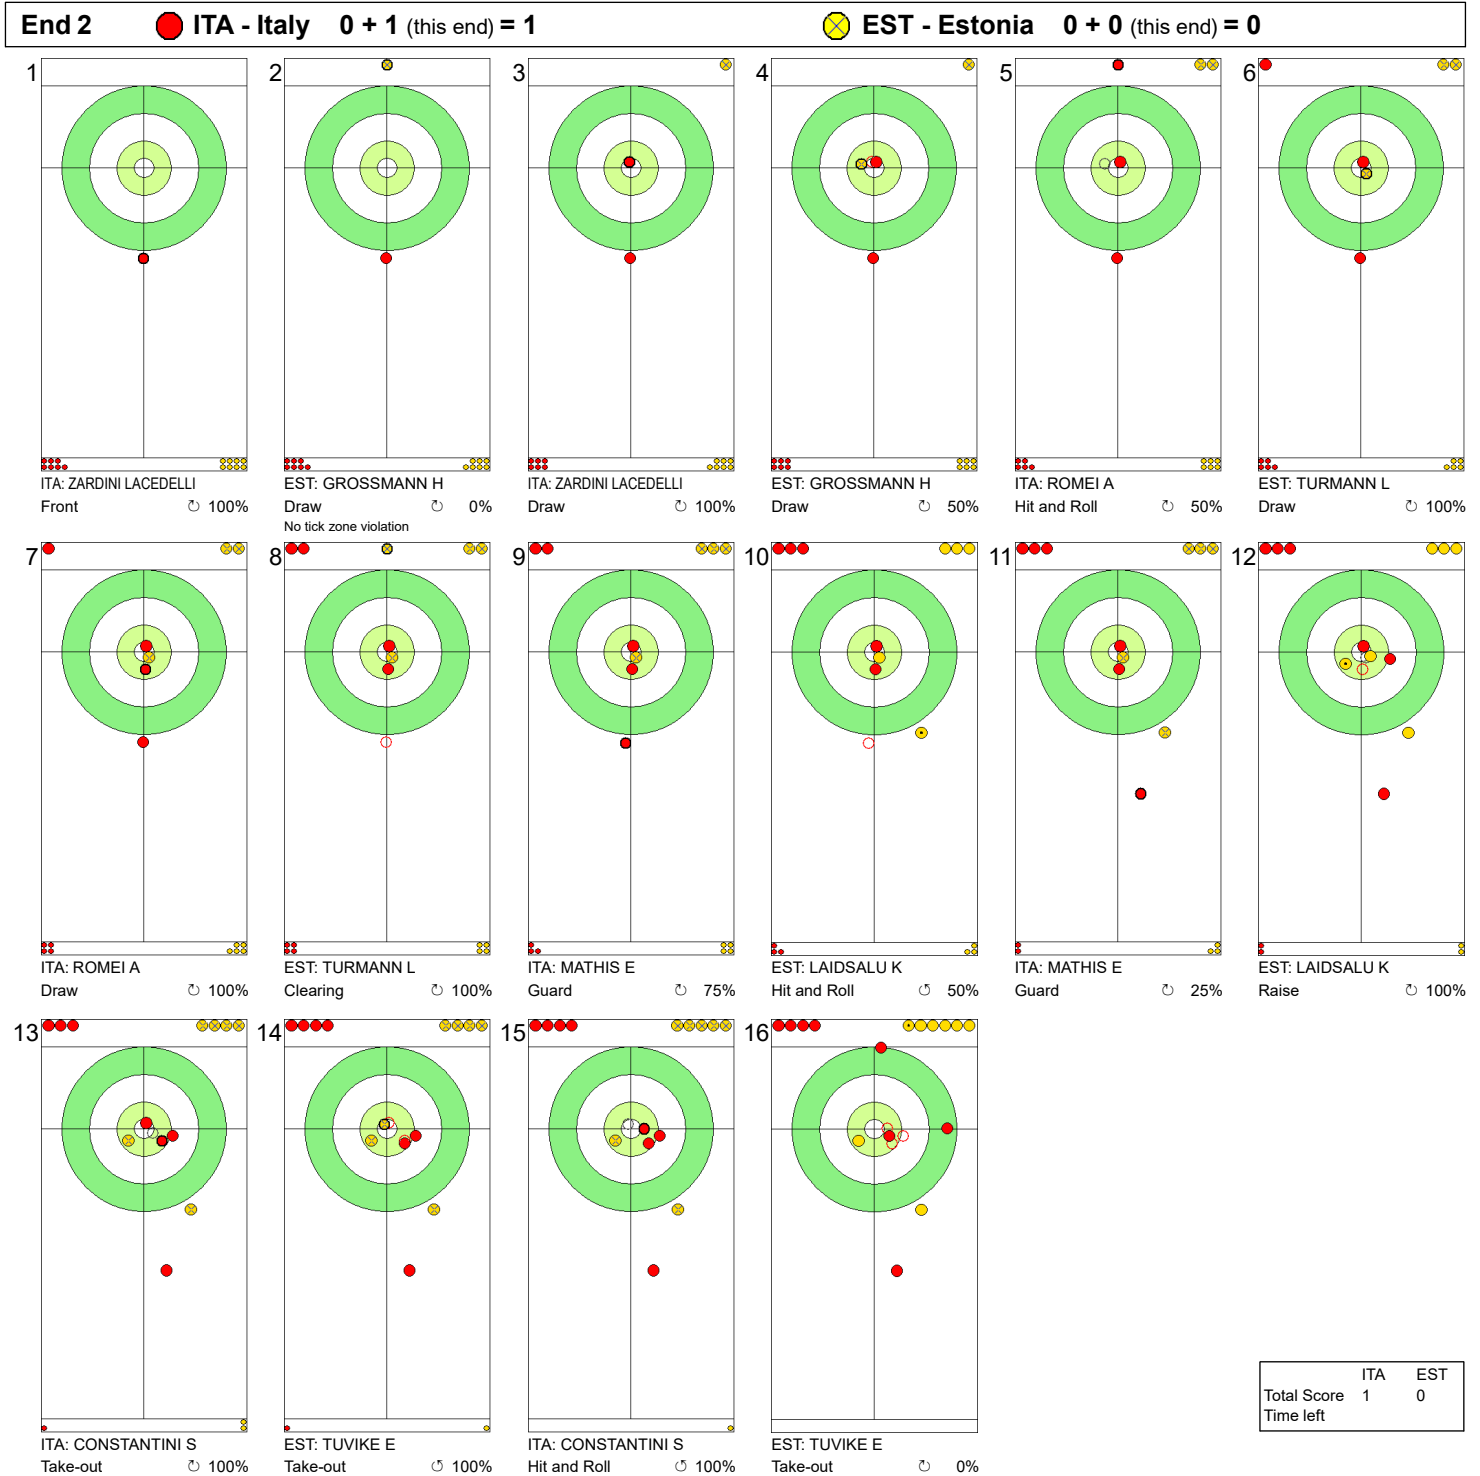

SAT 16 MAR 2024
Start Time 19:00

Round Robin Session 2 - Sheet A

WORLD CURLING

Game - Shot by Shot

Legend:
Clockwise
Counter-clockwise
- Not considered