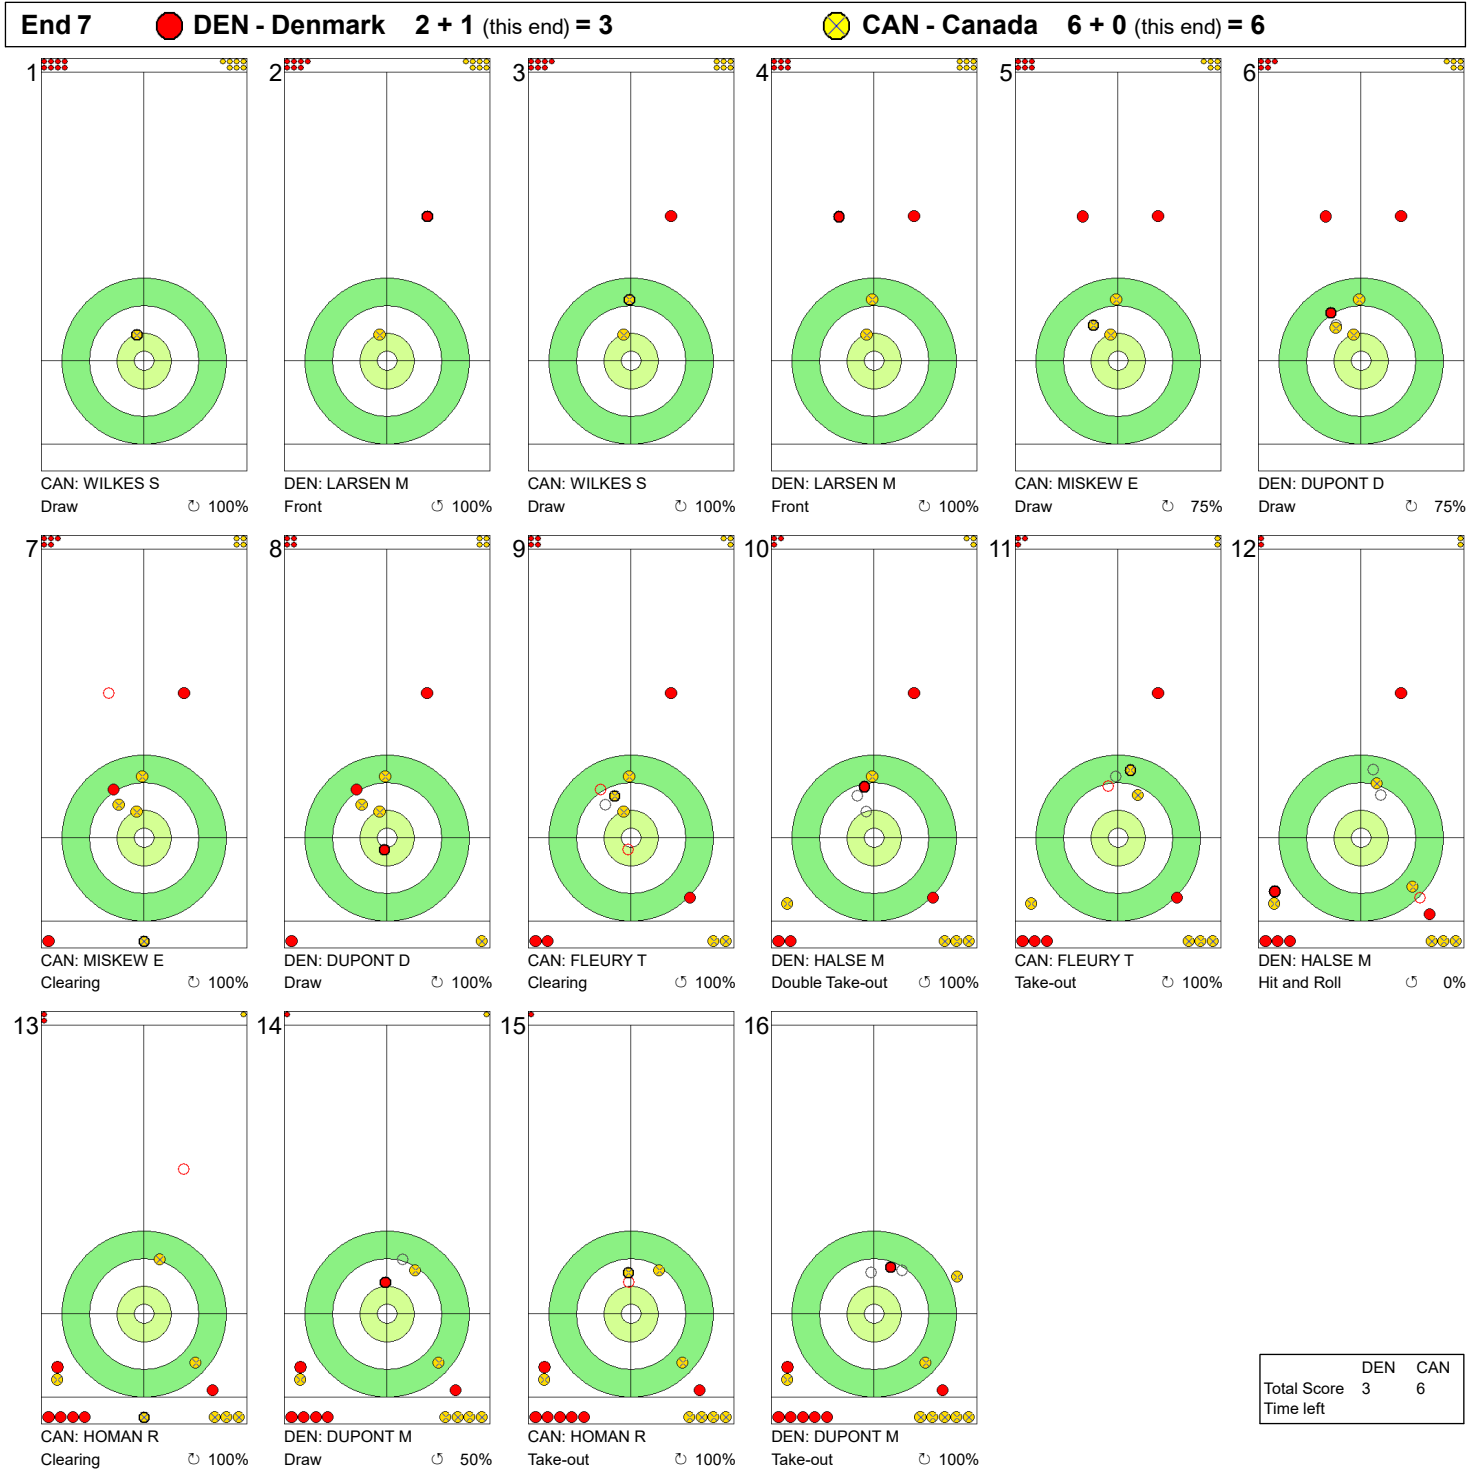

**Legend:**  
↻ Clockwise   ↻ Counter-clockwise   - Not considered

SAT 16 MAR 2024  
Start Time 19:00

Round Robin Session 2 - Sheet D

**WORLD CURLING**

**Game - Shot by Shot**

**Legend:**  
 ↻ Clockwise      ↺ Counter-clockwise      - Not considered

SAT 16 MAR 2024  
Start Time 19:00

Round Robin Session 2 - Sheet D

**WORLD CURLING**

**Game - Shot by Shot**

**Legend:**  
 ↻ Clockwise      ↺ Counter-clockwise      - Not considered

SAT 16 MAR 2024  
Start Time 19:00

Round Robin Session 2 - Sheet D

**Game - Shot by Shot**

**Legend:**  
 Clockwise     
 Counter-clockwise     
 - Not considered

SAT 16 MAR 2024  
Start Time 19:00

Round Robin Session 2 - Sheet D

**WORLD CURLING**

**Game - Shot by Shot**

**End 8**   ● **DEN - Denmark** **3 + 1** (this end) = **4**   ⊗ **CAN - Canada** **6 + 0** (this end) = **6**

**Legend:**  
↻ Clockwise      ↻ Counter-clockwise      - Not considered