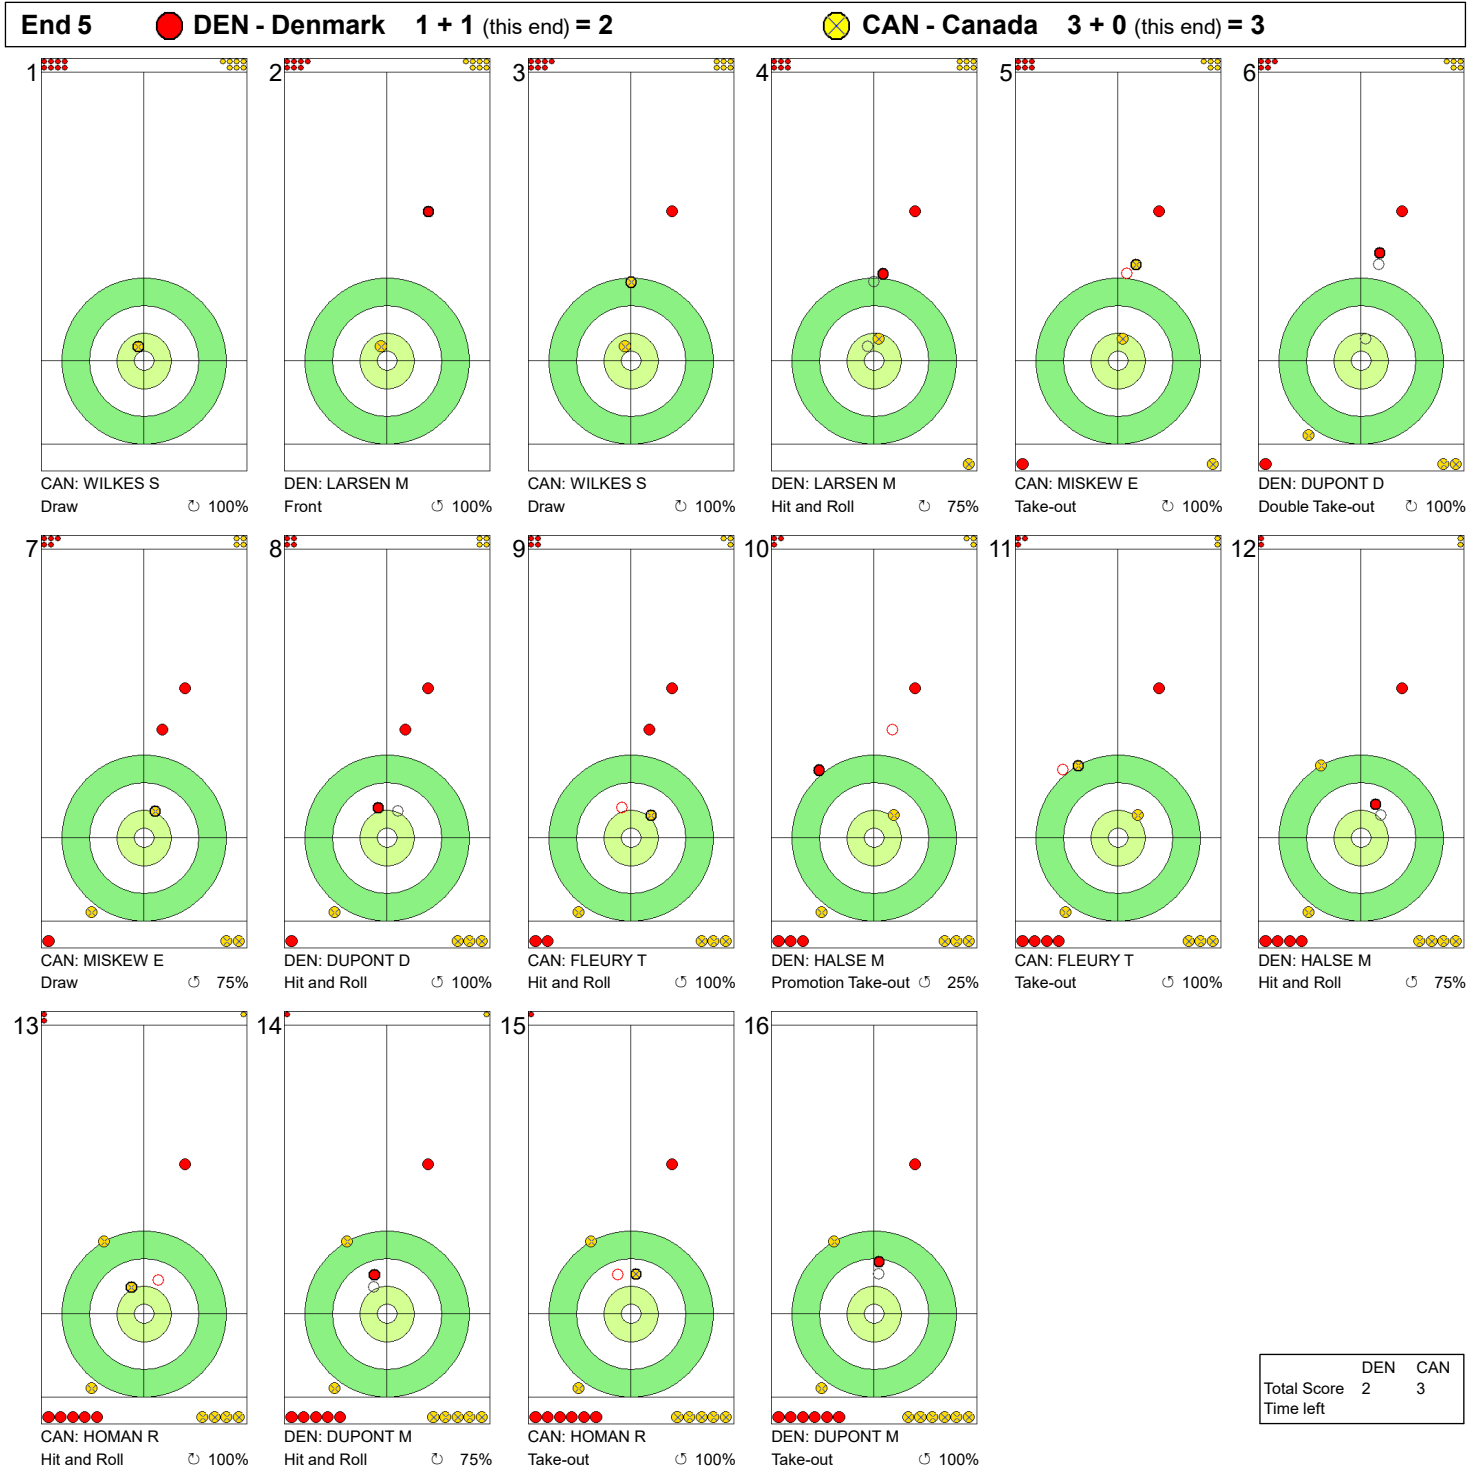

	DEN	CAN
Total Score	1	1
Time left		

**Legend:**  
 ⤵ Clockwise                      ⤶ Counter-clockwise                      - Not considered

SAT 16 MAR 2024  
Start Time 19:00

Round Robin Session 2 - Sheet D

**Game - Shot by Shot**

	DEN	CAN
Total Score	1	3
Time left		

**Legend:**  
 ↻ Clockwise      ↺ Counter-clockwise      - Not considered

SAT 16 MAR 2024  
Start Time 19:00

Round Robin Session 2 - Sheet D

**Game - Shot by Shot**

**Legend:**  
↻ Clockwise   ↻ Counter-clockwise   - Not considered

SAT 16 MAR 2024  
Start Time 19:00

Round Robin Session 2 - Sheet D

**WORLD CURLING**

**Game - Shot by Shot**

**Legend:**  
 ↻ Clockwise      ↺ Counter-clockwise      - Not considered

SAT 16 MAR 2024  
Start Time 19:00

Round Robin Session 2 - Sheet D

**WORLD CURLING**

**Game - Shot by Shot**

**Legend:**  
 ↻ Clockwise      ↺ Counter-clockwise      - Not considered

SAT 16 MAR 2024  
Start Time 19:00