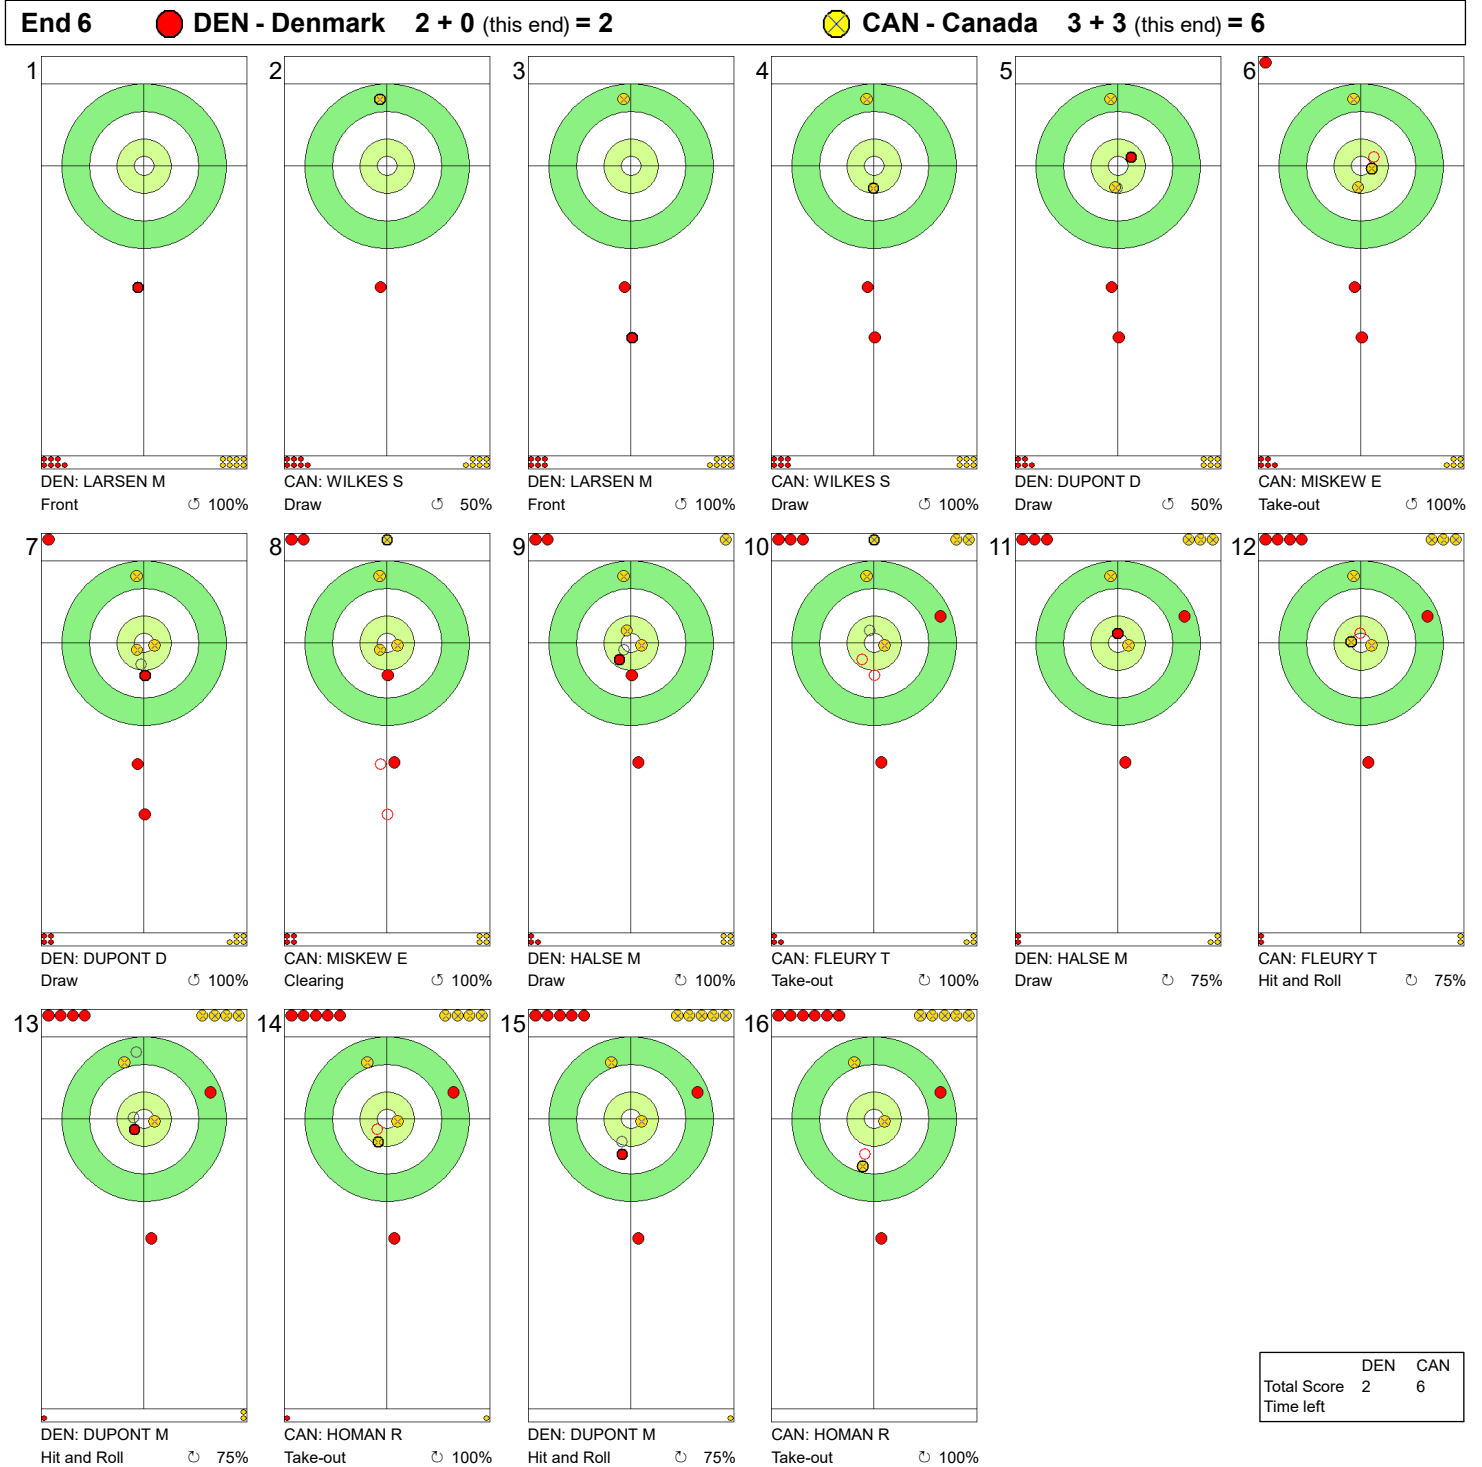

**Game - Shot by Shot**

	DEN	CAN
Total Score	1	3
Time left		

**Legend:**  
 ↻ Clockwise      ↺ Counter-clockwise      - Not considered

SAT 16 MAR 2024  
Start Time 19:00

Round Robin Session 2 - Sheet D

**Game - Shot by Shot**

**Legend:**  
↻ Clockwise   ↻ Counter-clockwise   - Not considered

SAT 16 MAR 2024  
Start Time 19:00

Round Robin Session 2 - Sheet D

**WORLD CURLING**

**Game - Shot by Shot**

**Legend:**  
 ↻ Clockwise      ↺ Counter-clockwise      - Not considered

SAT 16 MAR 2024  
Start Time 19:00

Round Robin Session 2 - Sheet D

**WORLD CURLING**

**Game - Shot by Shot**

**Legend:**  
 ↻ Clockwise      ↺ Counter-clockwise      - Not considered

SAT 16 MAR 2024  
Start Time 19:00

Round Robin Session 2 - Sheet D

**Game - Shot by Shot**

**Legend:**  
 Clockwise     
 Counter-clockwise     
 - Not considered

SAT 16 MAR 2024  
Start Time 19:00

Round Robin Session 2 - Sheet D

**WORLD CURLING**