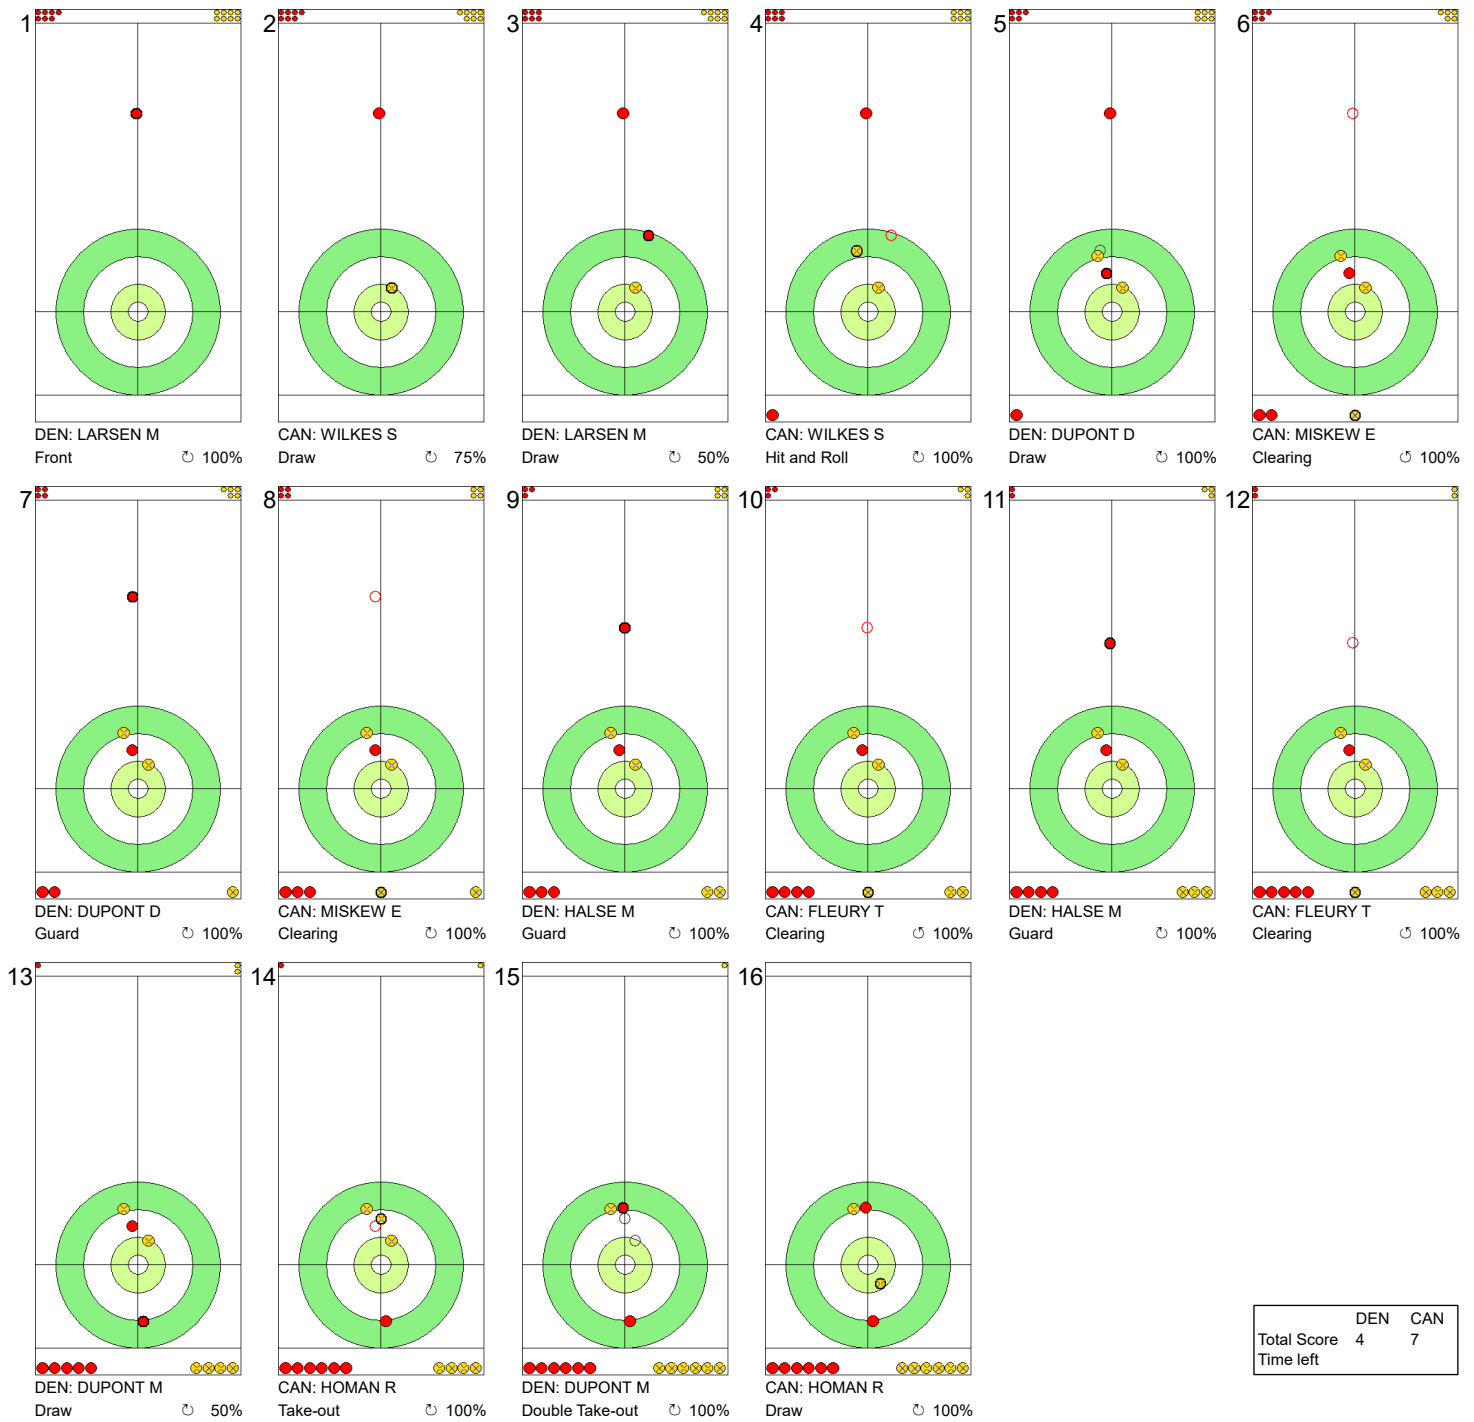

Round Robin Session 2 - Sheet D

**Game - Shot by Shot**

**Legend:**  
 Clockwise     
 Counter-clockwise     
 - Not considered

SAT 16 MAR 2024  
Start Time 19:00

Round Robin Session 2 - Sheet D

**WORLD CURLING**

**Game - Shot by Shot**

**End 8**   ● **DEN - Denmark** **3 + 1** (this end) = **4**   ⊗ **CAN - Canada** **6 + 0** (this end) = **6**

**Legend:**  
↻ Clockwise      ↻ Counter-clockwise      - Not considered

SAT 16 MAR 2024  
Start Time 19:00

Round Robin Session 2 - Sheet D

**WORLD CURLING**

**Game - Shot by Shot**

**End 9** ● **DEN - Denmark** 4 + 0 (this end) = 4      ● **CAN - Canada** 6 + 1 (this end) = 7

**Legend:**  
 ↻ Clockwise      ↺ Counter-clockwise      - Not considered

SAT 16 MAR 2024  
Start Time 19:00

Round Robin Session 2 - Sheet D

**WORLD CURLING**

**Game - Shot by Shot**

**End 10**    ● **DEN - Denmark**    4 + X (this end) = 4                      ● **CAN - Canada**    7 + X (this end) = 7