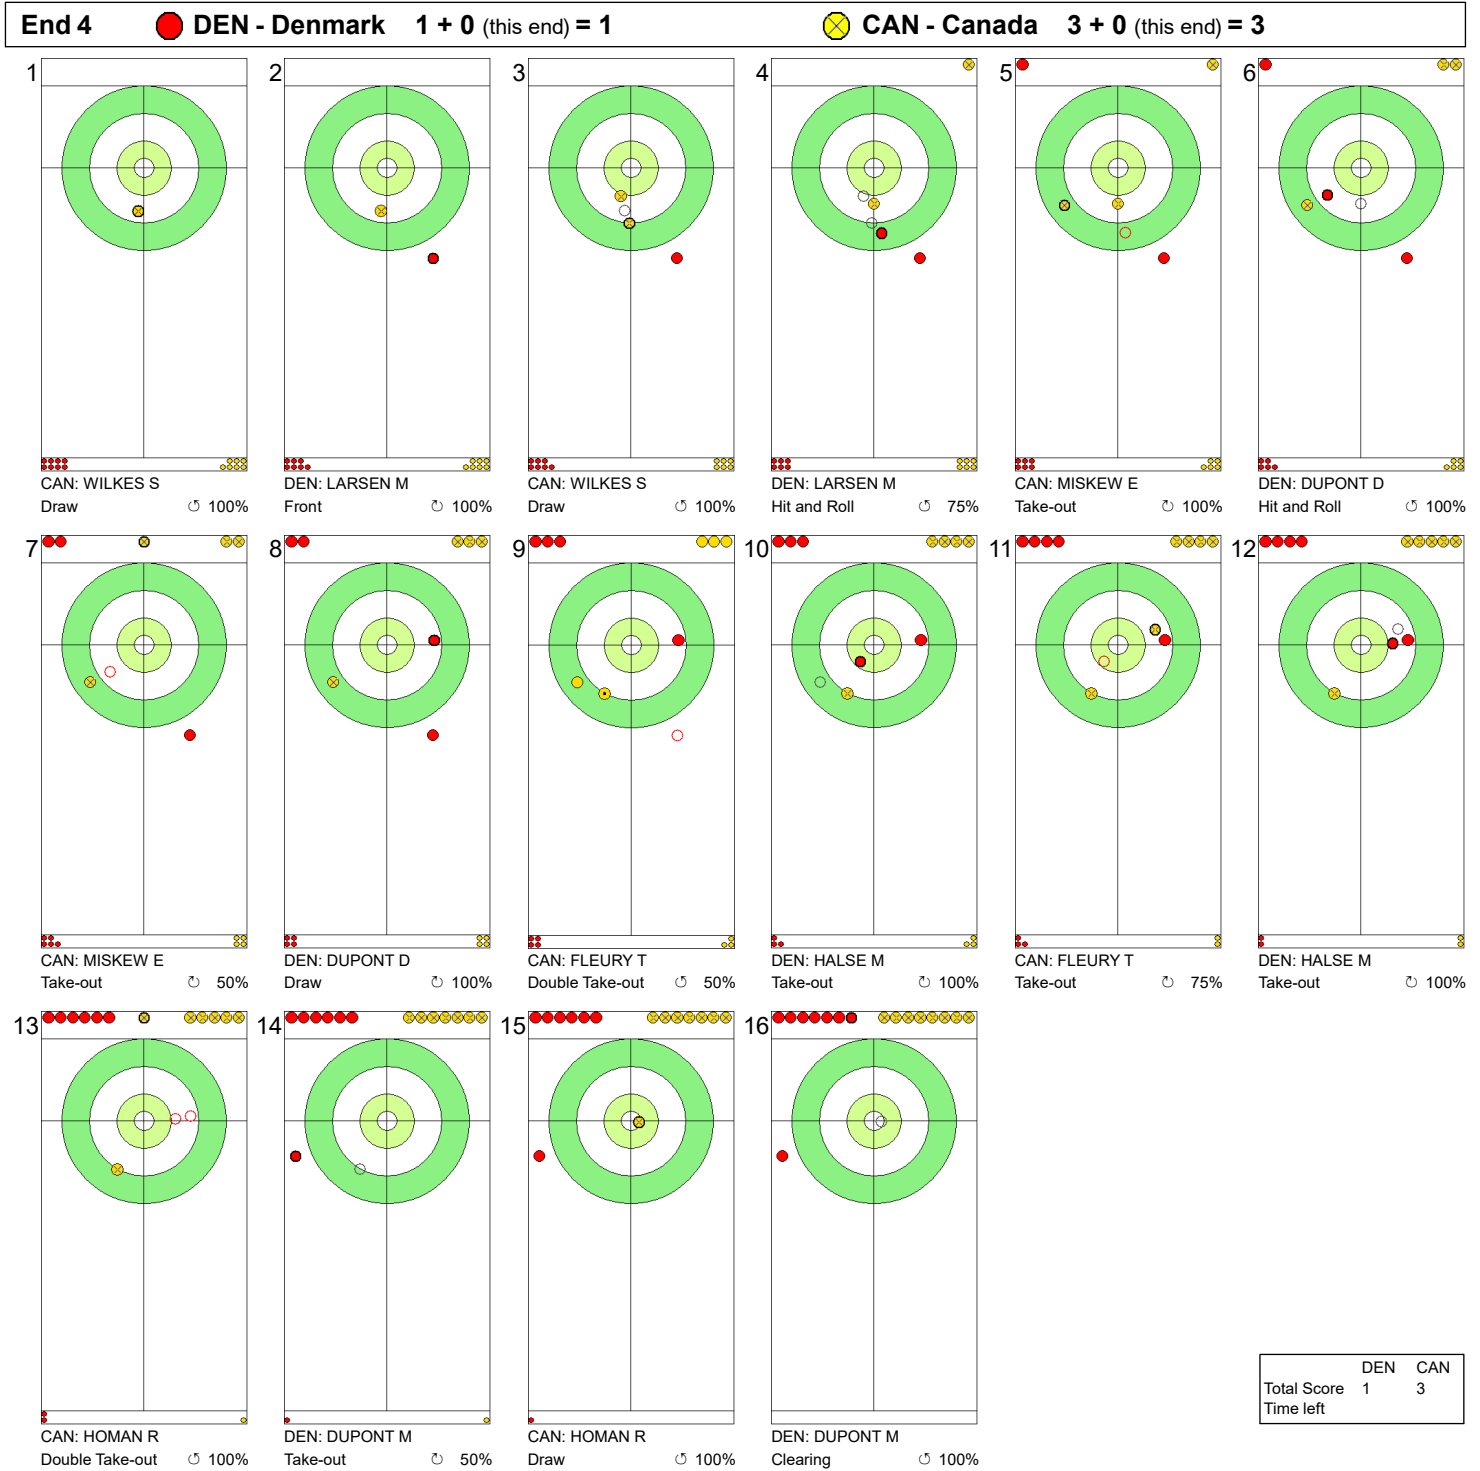

	DEN	CAN
Total Score	1	1
Time left		

**Legend:**  
 ⤵ Clockwise                      ⤶ Counter-clockwise                      - Not considered

SAT 16 MAR 2024  
Start Time 19:00

Round Robin Session 2 - Sheet D

**Game - Shot by Shot**

	DEN	CAN
Total Score	1	3
Time left		

**Legend:**  
 ↻ Clockwise      ↺ Counter-clockwise      - Not considered

SAT 16 MAR 2024  
Start Time 19:00

Round Robin Session 2 - Sheet D

**Game - Shot by Shot**

**Legend:**  
↻ Clockwise   ↻ Counter-clockwise   - Not considered

SAT 16 MAR 2024  
Start Time 19:00

Round Robin Session 2 - Sheet D

**WORLD CURLING**

**Game - Shot by Shot**

**Legend:**  
 ↻ Clockwise      ↺ Counter-clockwise      - Not considered

SAT 16 MAR 2024  
Start Time 19:00

Round Robin Session 2 - Sheet D

**WORLD CURLING**

**Game - Shot by Shot**

**Legend:**  
 ↻ Clockwise      ↺ Counter-clockwise      - Not considered

SAT 16 MAR 2024  
Start Time 19:00