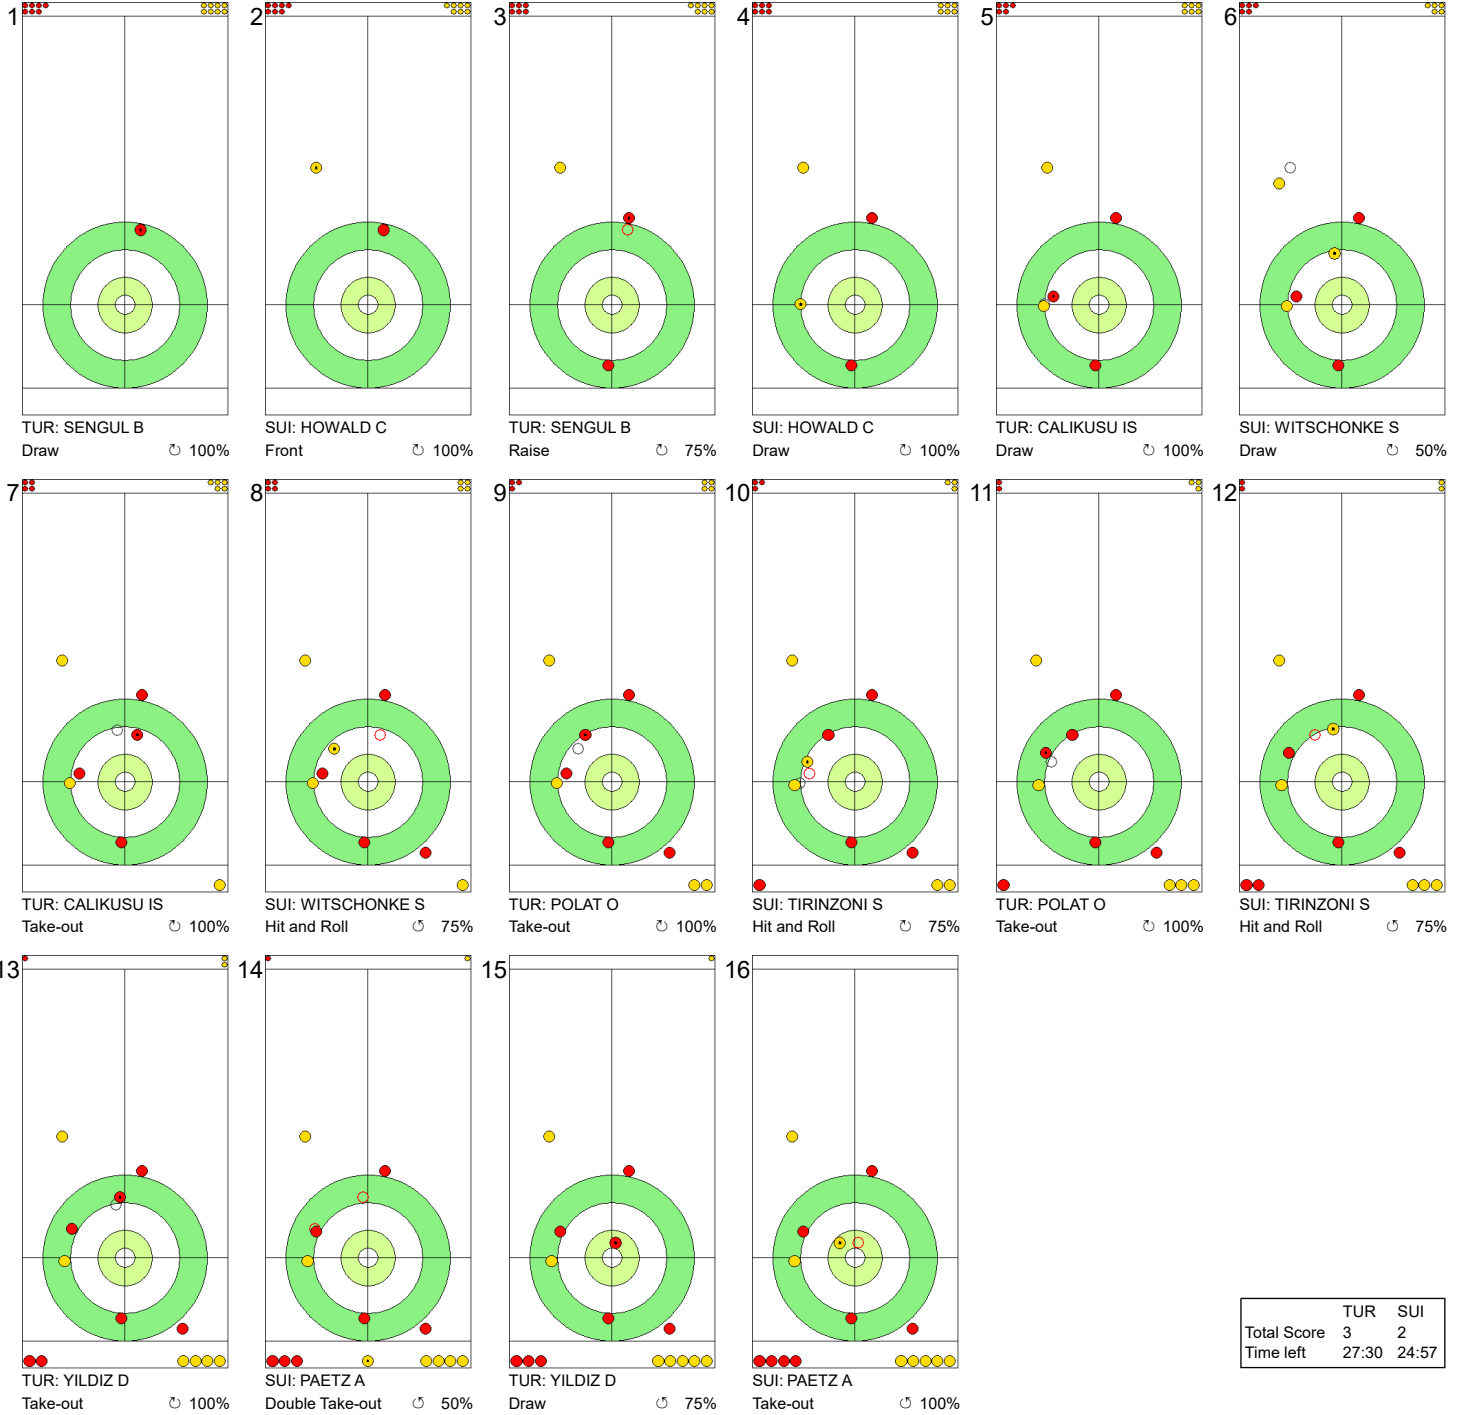

Legend:
 Clockwise Counter-clockwise - Not considered

MON 18 MAR 2024
Start Time 9:00

Round Robin Session 6 - Sheet A

WORLD CURLING

Game - Shot by Shot

Legend:
 ↻ Clockwise ↺ Counter-clockwise - Not considered

MON 18 MAR 2024
Start Time 9:00

Round Robin Session 6 - Sheet A

Game - Shot by Shot

End 3 **TUR - Türkiye 3 + 0 (this end) = 3** **SUI - Switzerland 1 + 1 (this end) = 2**

	TUR	SUI
Total Score	3	2
Time left	27:30	24:57

	TUR	SUI
Total Score	5	2
Time left	24:41	20:58

Legend:
 ↻ Clockwise ↺ Counter-clockwise - Not considered

MON 18 MAR 2024
Start Time 9:00

Round Robin Session 6 - Sheet A

Game - Shot by Shot

End 5 ● **TUR - Türkiye** 5 + 0 (this end) = 5 ⊗ **SUI - Switzerland** 2 + 2 (this end) = 4

MON 18 MAR 2024
Start Time 9:00

Round Robin Session 6 - Sheet A

Game - Shot by Shot

	TUR	SUI
Total Score	7	8
Time left	1:07	1:18

Legend:
 Clockwise
 Counter-clockwise
 - Not considered