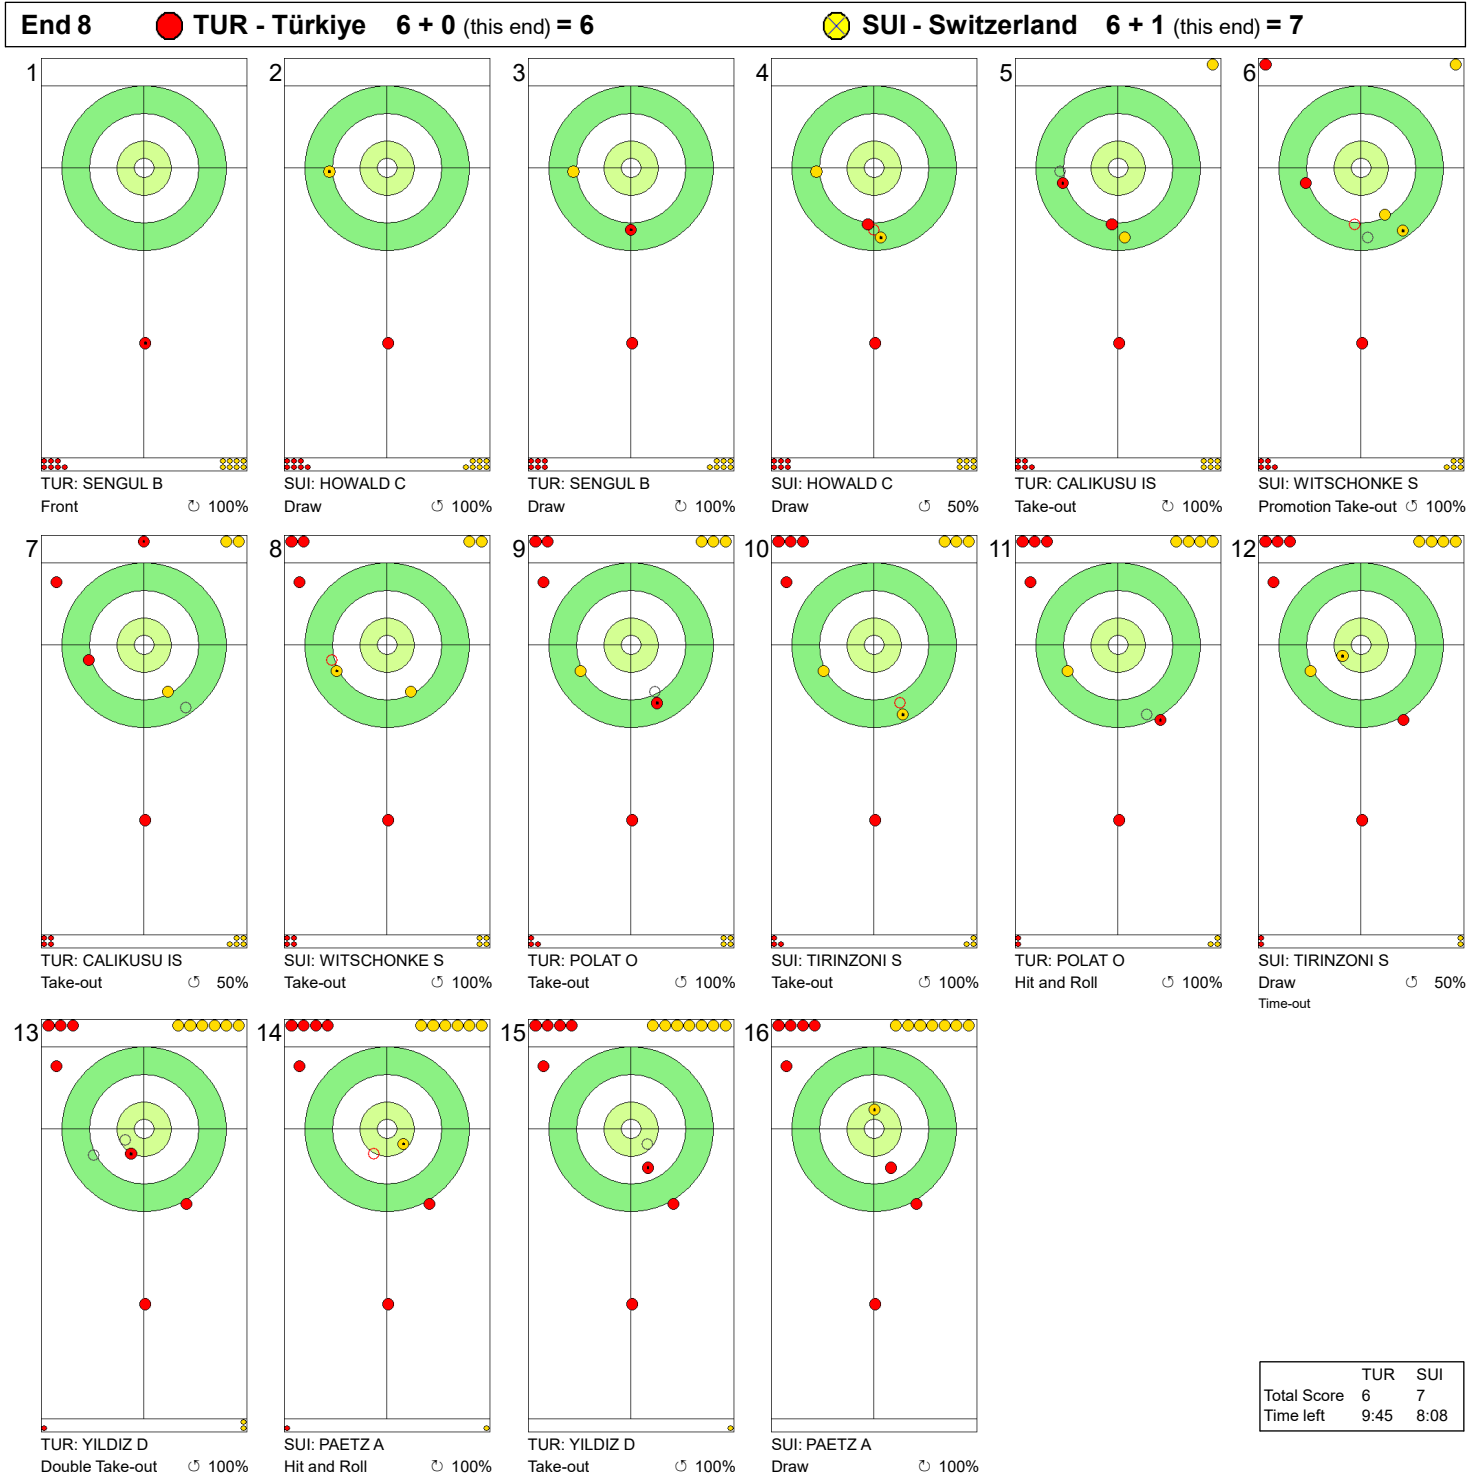

	TUR	SUI
Total Score	5	4
Time left	18:57	16:39

Legend:
↻ Clockwise ↺ Counter-clockwise - Not considered

MON 18 MAR 2024
Start Time 9:00

Round Robin Session 6 - Sheet A

Game - Shot by Shot

Legend:
 ↻ Clockwise ↻ Counter-clockwise - Not considered

MON 18 MAR 2024
Start Time 9:00

Round Robin Session 6 - Sheet A

WORLD CURLING

Game - Shot by Shot

Legend:
↻ Clockwise ↻ Counter-clockwise - Not considered

MON 18 MAR 2024
Start Time 9:00

Round Robin Session 6 - Sheet A

WORLD CURLING

Game - Shot by Shot

Legend:
 Clockwise Counter-clockwise - Not considered

MON 18 MAR 2024
Start Time 9:00

Round Robin Session 6 - Sheet A

WORLD CURLING

Game - Shot by Shot

Legend:
 ↻ Clockwise ↺ Counter-clockwise - Not considered

MON 18 MAR 2024
Start Time 9:00

Round Robin Session 6 - Sheet A

Game - Shot by Shot

	TUR	SUI
Total Score	7	8
Time left	1:07	1:18

Legend:
 Clockwise
 Counter-clockwise
 - Not considered