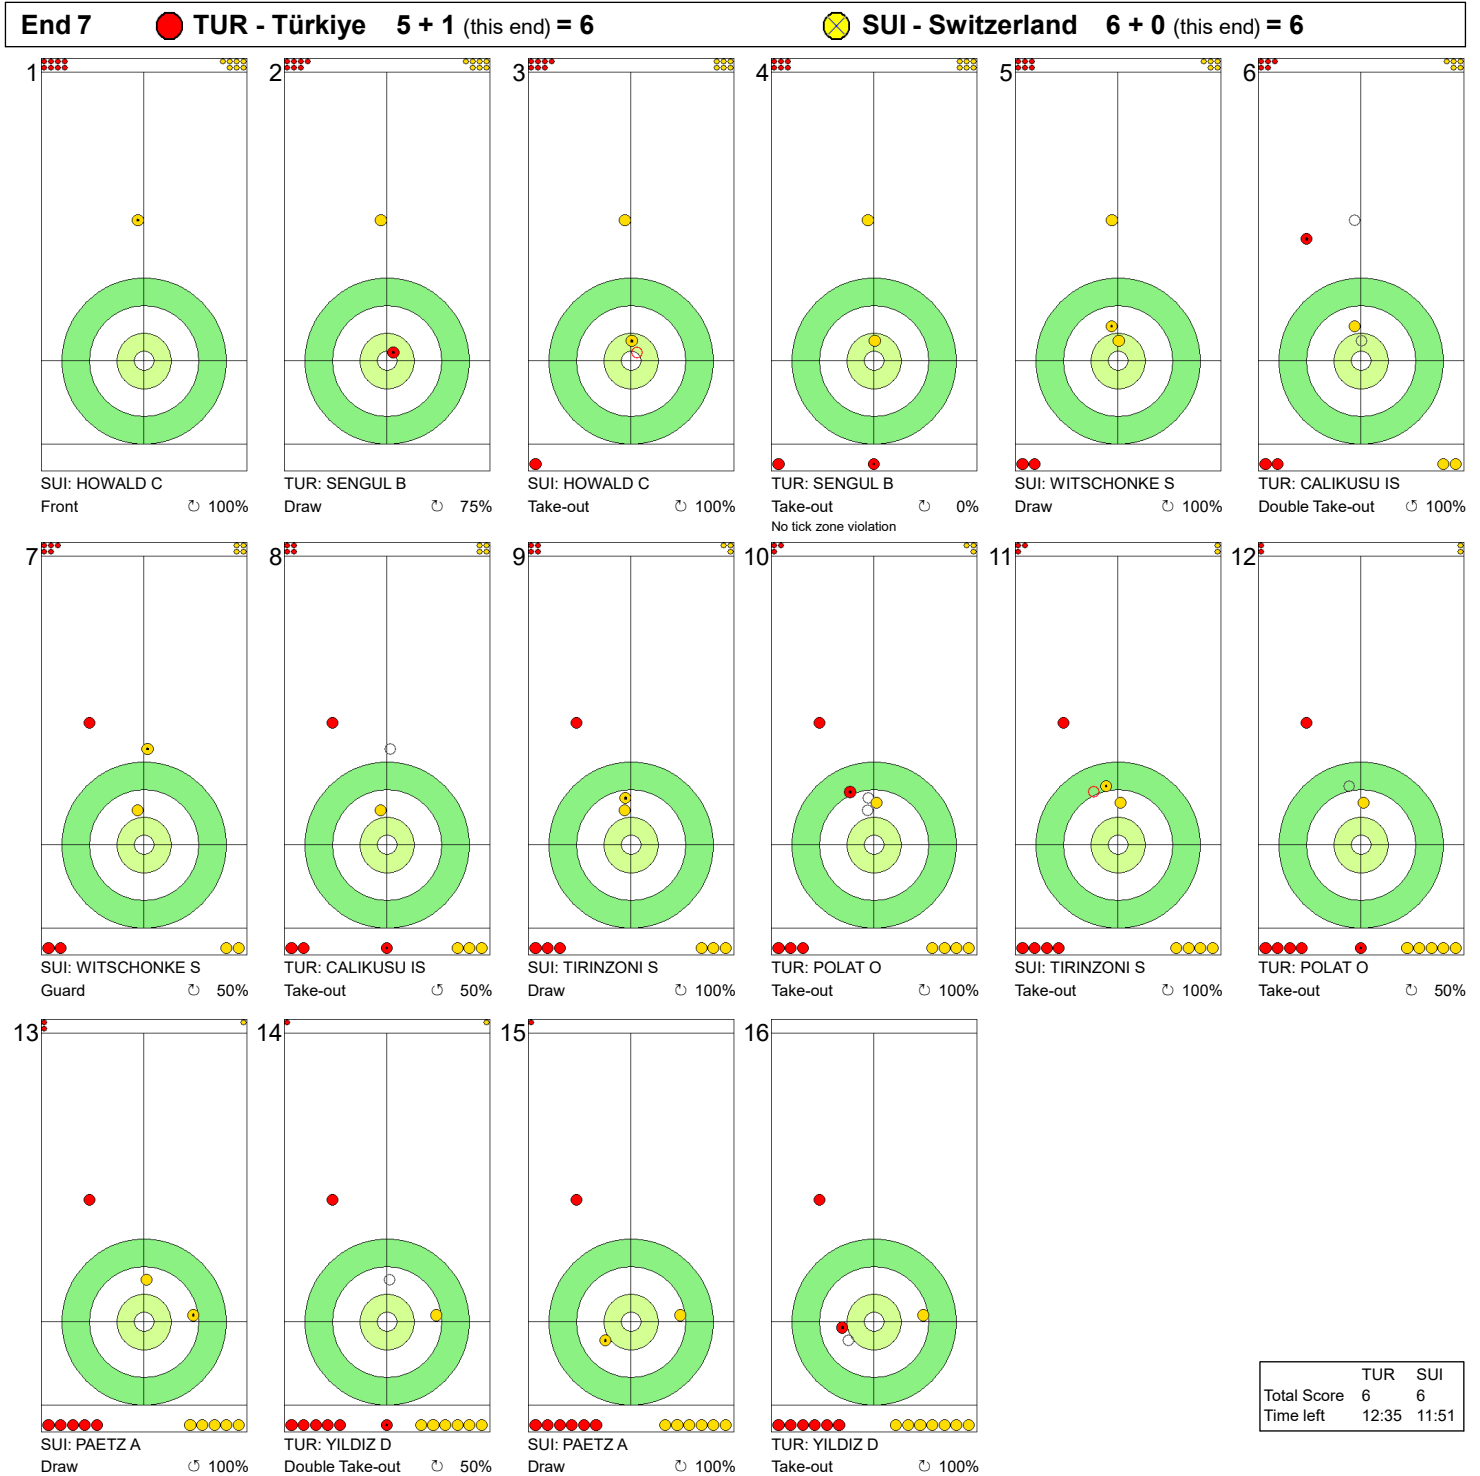

	TUR	SUI
Total Score	5	4
Time left	18:57	16:39

Legend:
↻ Clockwise ↺ Counter-clockwise - Not considered

MON 18 MAR 2024
Start Time 9:00

Round Robin Session 6 - Sheet A

Game - Shot by Shot

Legend:
 ↻ Clockwise ↻ Counter-clockwise - Not considered

MON 18 MAR 2024
Start Time 9:00

Round Robin Session 6 - Sheet A

WORLD CURLING

Game - Shot by Shot

Legend:
↻ Clockwise ↻ Counter-clockwise - Not considered

MON 18 MAR 2024
Start Time 9:00

Round Robin Session 6 - Sheet A

WORLD CURLING

Game - Shot by Shot

Legend:
 Clockwise Counter-clockwise - Not considered

MON 18 MAR 2024
Start Time 9:00

Round Robin Session 6 - Sheet A

WORLD CURLING

Game - Shot by Shot

Legend:
 ↻ Clockwise ↺ Counter-clockwise - Not considered

MON 18 MAR 2024
Start Time 9:00

Round Robin Session 6 - Sheet A

Game - Shot by Shot

	TUR	SUI
Total Score	7	8
Time left	1:07	1:18

Legend:
 Clockwise
 Counter-clockwise
 - Not considered