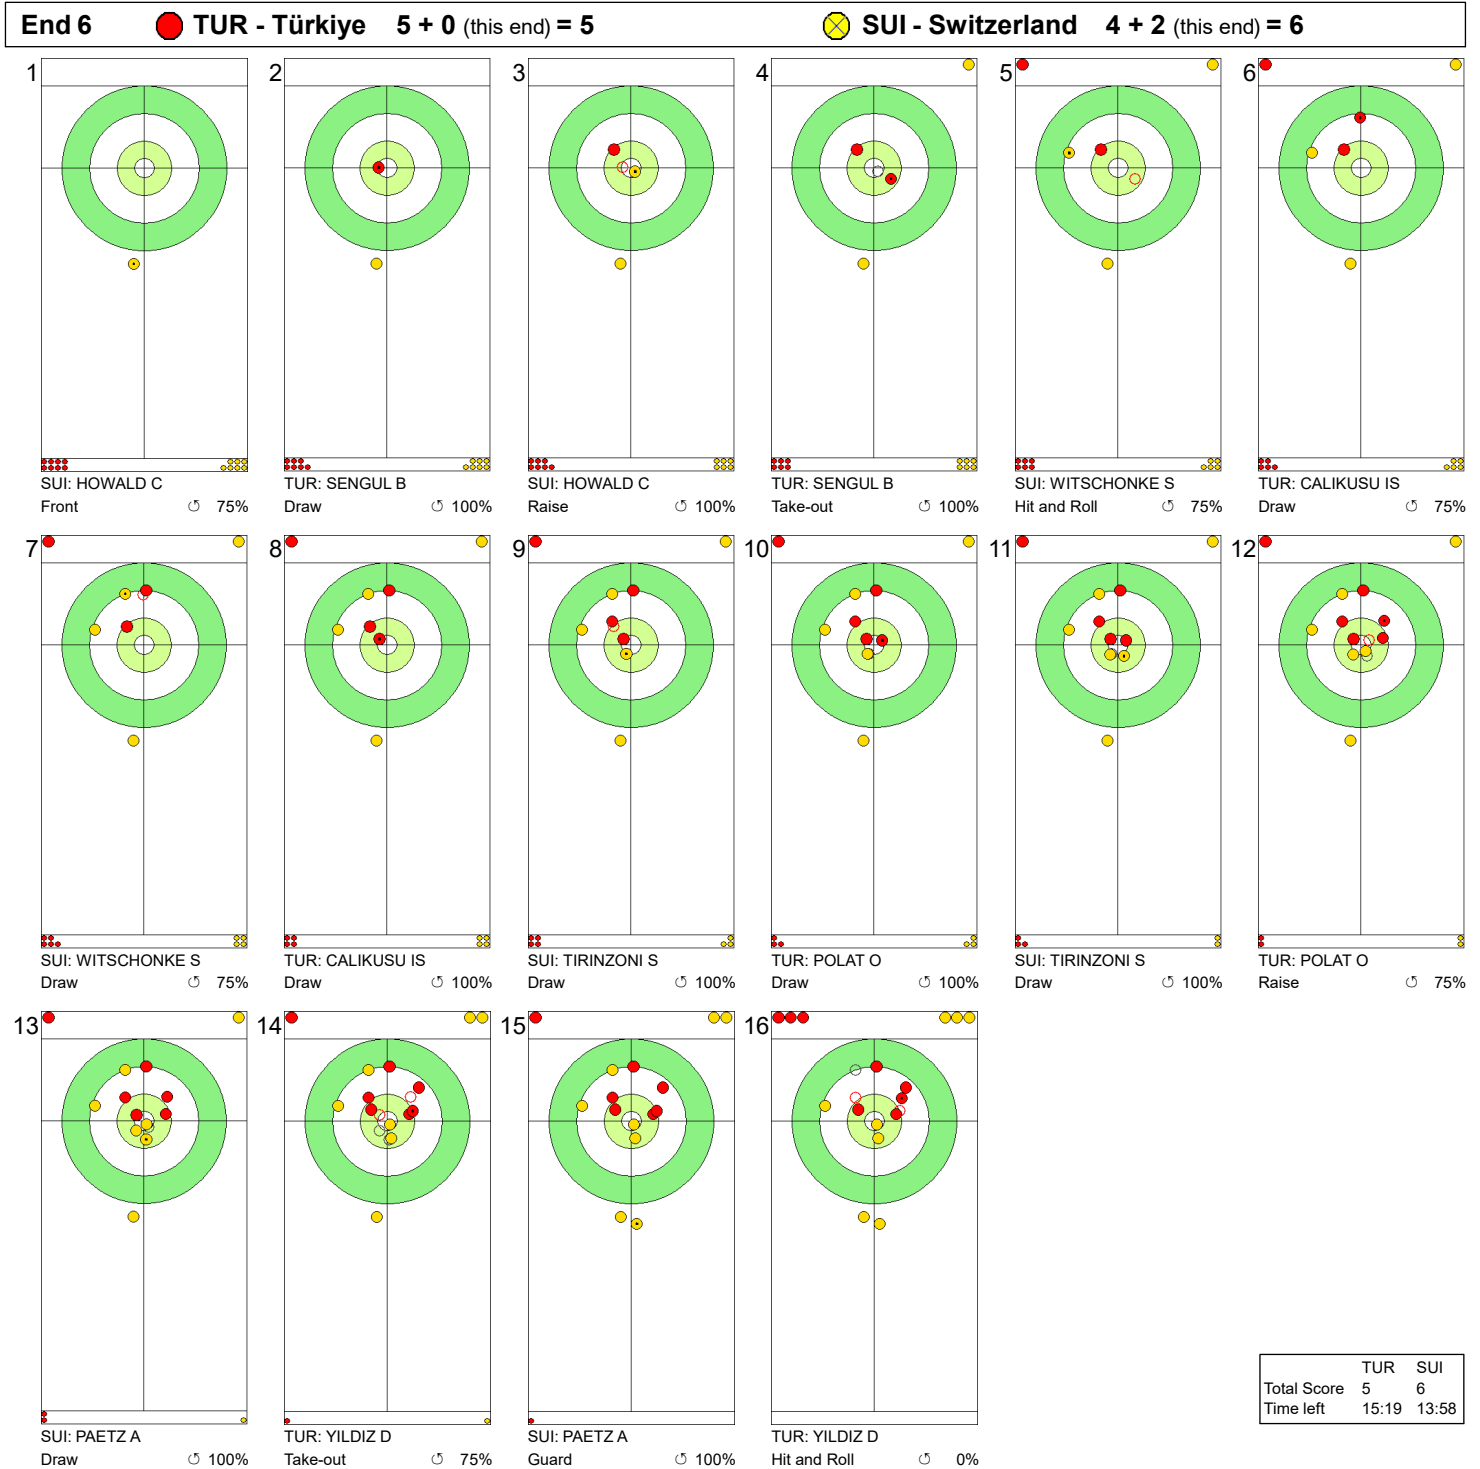

	TUR	SUI
Total Score	5	2
Time left	24:41	20:58

Legend:
 ↻ Clockwise ↺ Counter-clockwise - Not considered

MON 18 MAR 2024
Start Time 9:00

Round Robin Session 6 - Sheet A

Game - Shot by Shot

End 5 ● **TUR - Türkiye** 5 + 0 (this end) = 5 ⊗ **SUI - Switzerland** 2 + 2 (this end) = 4

	TUR	SUI
Total Score	5	4
Time left	18:57	16:39

Legend:
↻ Clockwise ↺ Counter-clockwise - Not considered

MON 18 MAR 2024
Start Time 9:00

Round Robin Session 6 - Sheet A

Game - Shot by Shot

Legend:
 ↻ Clockwise ↻ Counter-clockwise - Not considered

MON 18 MAR 2024
Start Time 9:00

Round Robin Session 6 - Sheet A

WORLD CURLING

Game - Shot by Shot

Legend:
↻ Clockwise ↻ Counter-clockwise - Not considered

MON 18 MAR 2024
Start Time 9:00

Round Robin Session 6 - Sheet A

MON 18 MAR 2024
Start Time 9:00

Round Robin Session 6 - Sheet A

Game - Shot by Shot

	TUR	SUI
Total Score	7	8
Time left	1:07	1:18

Legend:
 Clockwise
 Counter-clockwise
 - Not considered