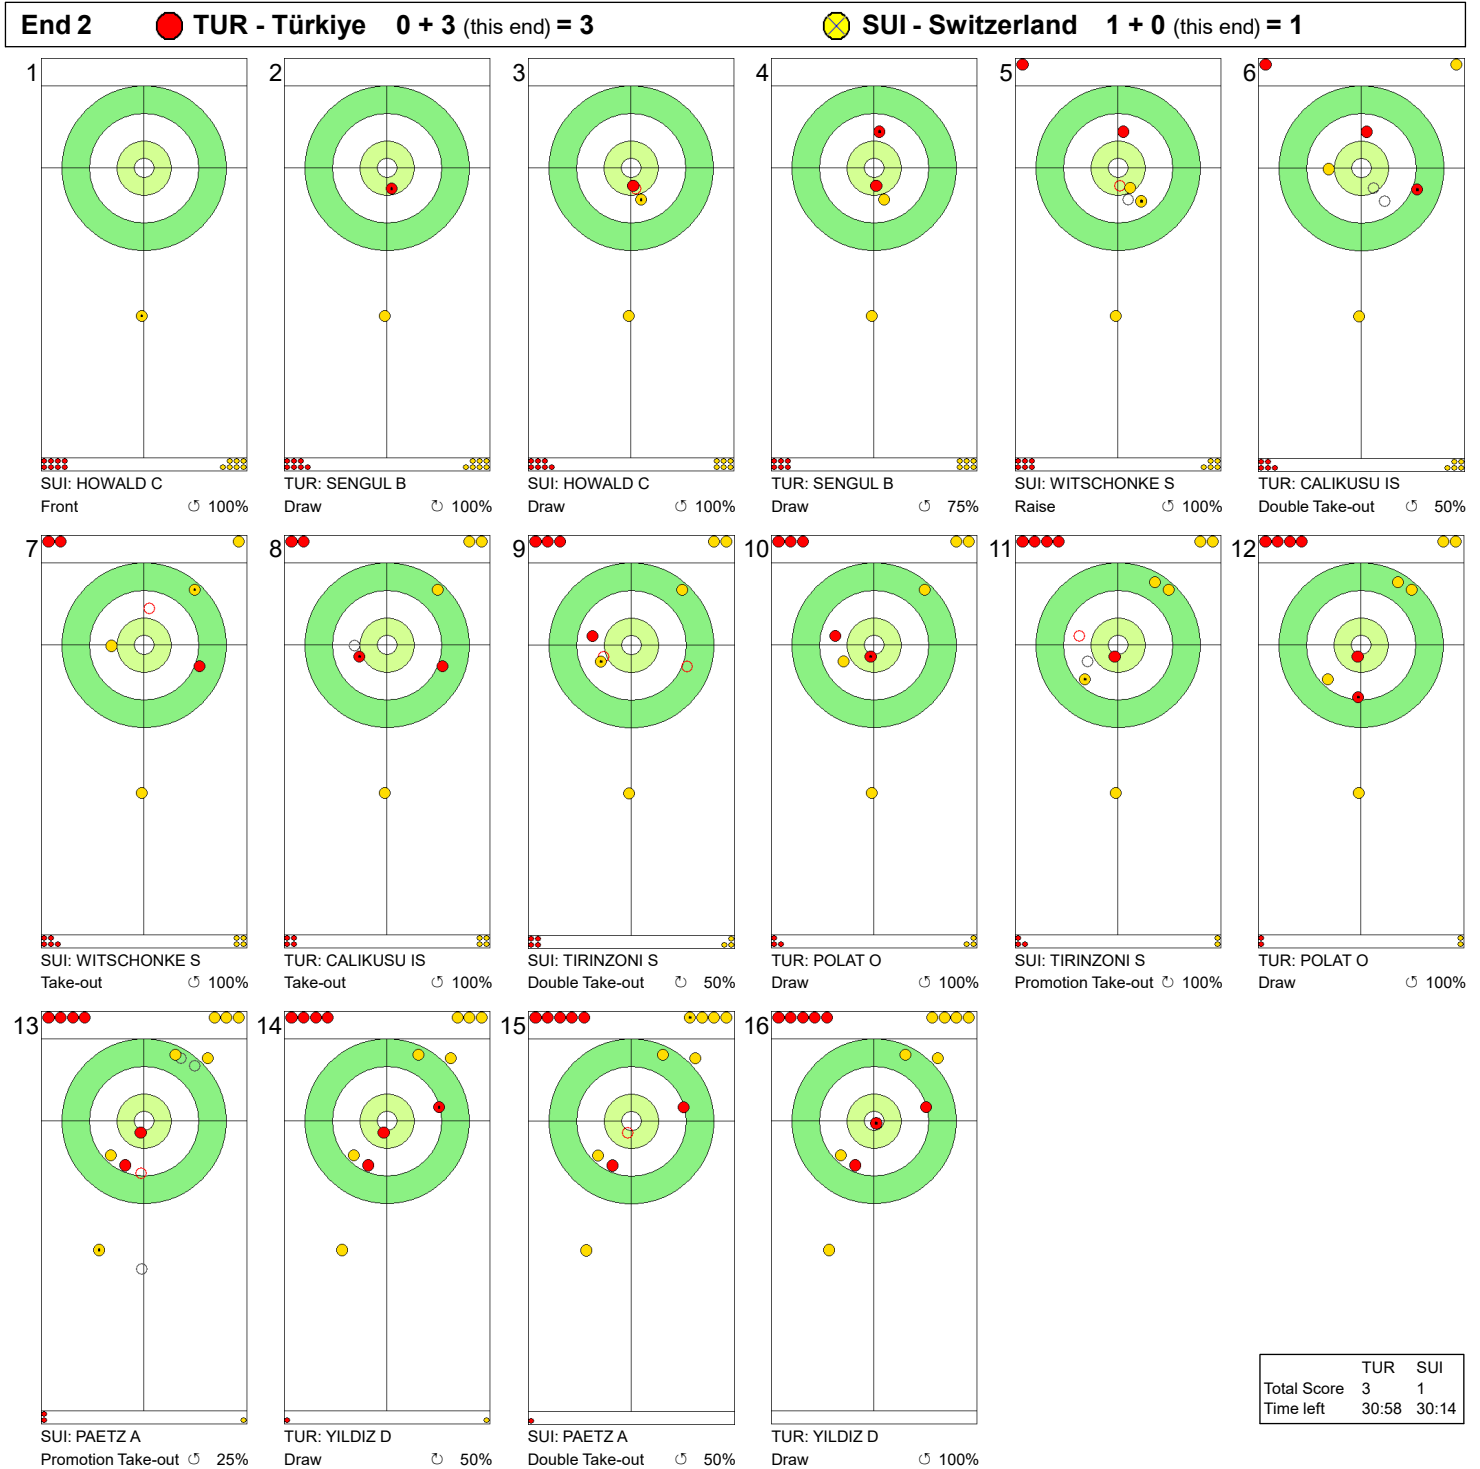

MON 18 MAR 2024
Start Time 9:00

Round Robin Session 6 - Sheet A

WORLD CURLING

Game - Shot by Shot

End 1 **TUR - Türkiye** 0 + 0 (this end) = 0 **SUI - Switzerland** 0 + 1 (this end) = 1

	TUR	SUI
Total Score	0	1
Time left	34:39	34:20

Legend:
 Clockwise Counter-clockwise - Not considered

MON 18 MAR 2024
Start Time 9:00

Round Robin Session 6 - Sheet A

WORLD CURLING

Game - Shot by Shot

Legend:
 ↻ Clockwise ↺ Counter-clockwise - Not considered

MON 18 MAR 2024
Start Time 9:00

Round Robin Session 6 - Sheet A

Game - Shot by Shot

End 3 **TUR - Türkiye 3 + 0 (this end) = 3** **SUI - Switzerland 1 + 1 (this end) = 2**

	TUR	SUI
Total Score	3	2
Time left	27:30	24:57

MON 18 MAR 2024
Start Time 9:00

Round Robin Session 6 - Sheet A

Game - Shot by Shot

	TUR	SUI
Total Score	7	8
Time left	1:07	1:18

Legend:
 Clockwise
 Counter-clockwise
 - Not considered