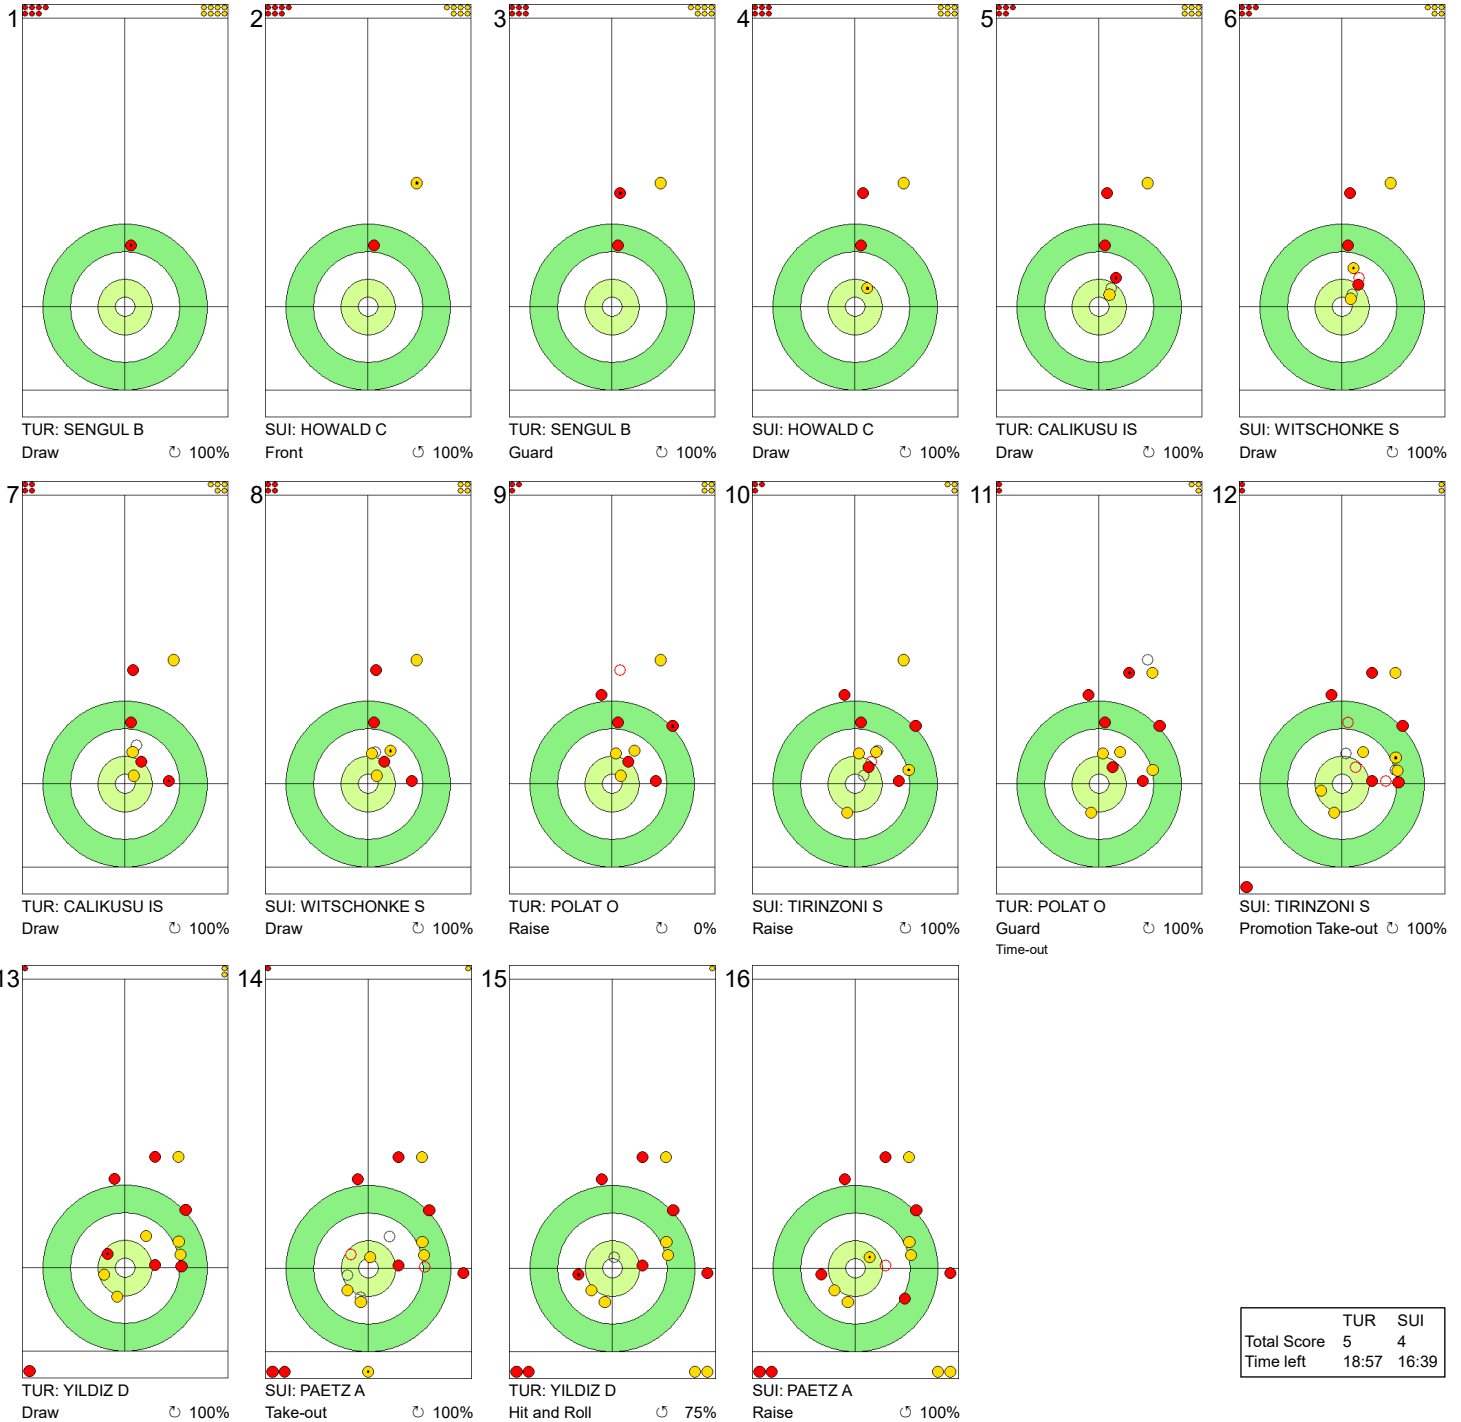

	TUR	SUI
Total Score	5	2
Time left	24:41	20:58

Legend:
 ↻ Clockwise ↺ Counter-clockwise - Not considered

MON 18 MAR 2024
Start Time 9:00

Round Robin Session 6 - Sheet A

Game - Shot by Shot

End 5 ● **TUR - Türkiye** 5 + 0 (this end) = 5 ⊗ **SUI - Switzerland** 2 + 2 (this end) = 4

	TUR	SUI
Total Score	5	4
Time left	18:57	16:39

Legend:
↻ Clockwise ↺ Counter-clockwise - Not considered

MON 18 MAR 2024
Start Time 9:00

Round Robin Session 6 - Sheet A

Game - Shot by Shot

Legend:
 ↻ Clockwise ↻ Counter-clockwise - Not considered

MON 18 MAR 2024
Start Time 9:00

Round Robin Session 6 - Sheet A

WORLD CURLING

Game - Shot by Shot

Legend:
↻ Clockwise ↻ Counter-clockwise - Not considered

MON 18 MAR 2024
Start Time 9:00

Round Robin Session 6 - Sheet A

MON 18 MAR 2024
Start Time 9:00

Round Robin Session 6 - Sheet A

Game - Shot by Shot

	TUR	SUI
Total Score	7	8
Time left	1:07	1:18

Legend:
 Clockwise
 Counter-clockwise
 - Not considered