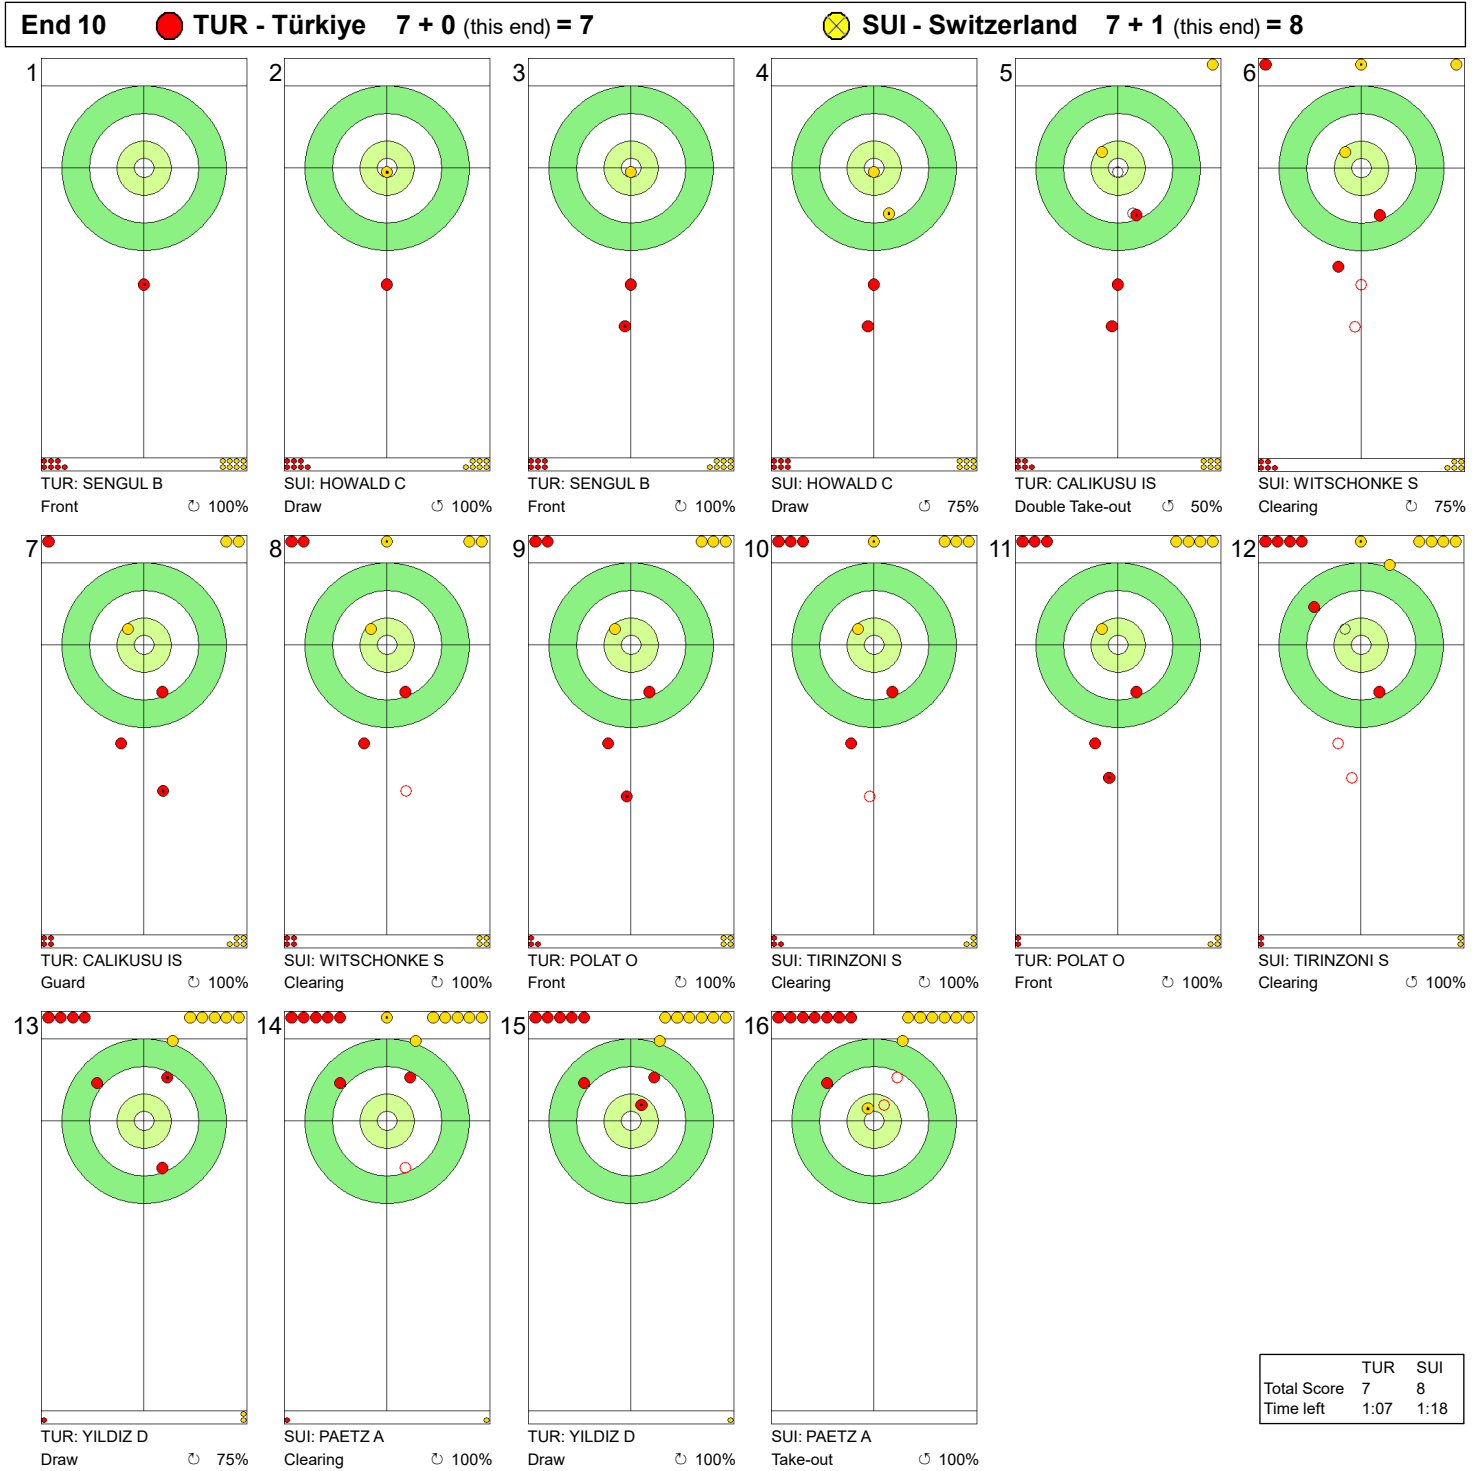

MON 18 MAR 2024
Start Time 9:00

Round Robin Session 6 - Sheet A

Game - Shot by Shot

End 3 **TUR - Türkiye 3 + 0 (this end) = 3** **SUI - Switzerland 1 + 1 (this end) = 2**

	TUR	SUI
Total Score	3	2
Time left	27:30	24:57

MON 18 MAR 2024
Start Time 9:00

Round Robin Session 6 - Sheet A

WORLD CURLING

Game - Shot by Shot

Legend:
↻ Clockwise ↻ Counter-clockwise - Not considered

MON 18 MAR 2024
Start Time 9:00

Round Robin Session 6 - Sheet A

WORLD CURLING

Game - Shot by Shot

Legend:
 Clockwise Counter-clockwise - Not considered

MON 18 MAR 2024
Start Time 9:00

Round Robin Session 6 - Sheet A

WORLD CURLING

Game - Shot by Shot

Legend:
 ↻ Clockwise ↺ Counter-clockwise - Not considered

MON 18 MAR 2024
Start Time 9:00

Round Robin Session 6 - Sheet A

Game - Shot by Shot

	TUR	SUI
Total Score	7	8
Time left	1:07	1:18

Legend:
 Clockwise
 Counter-clockwise
 - Not considered