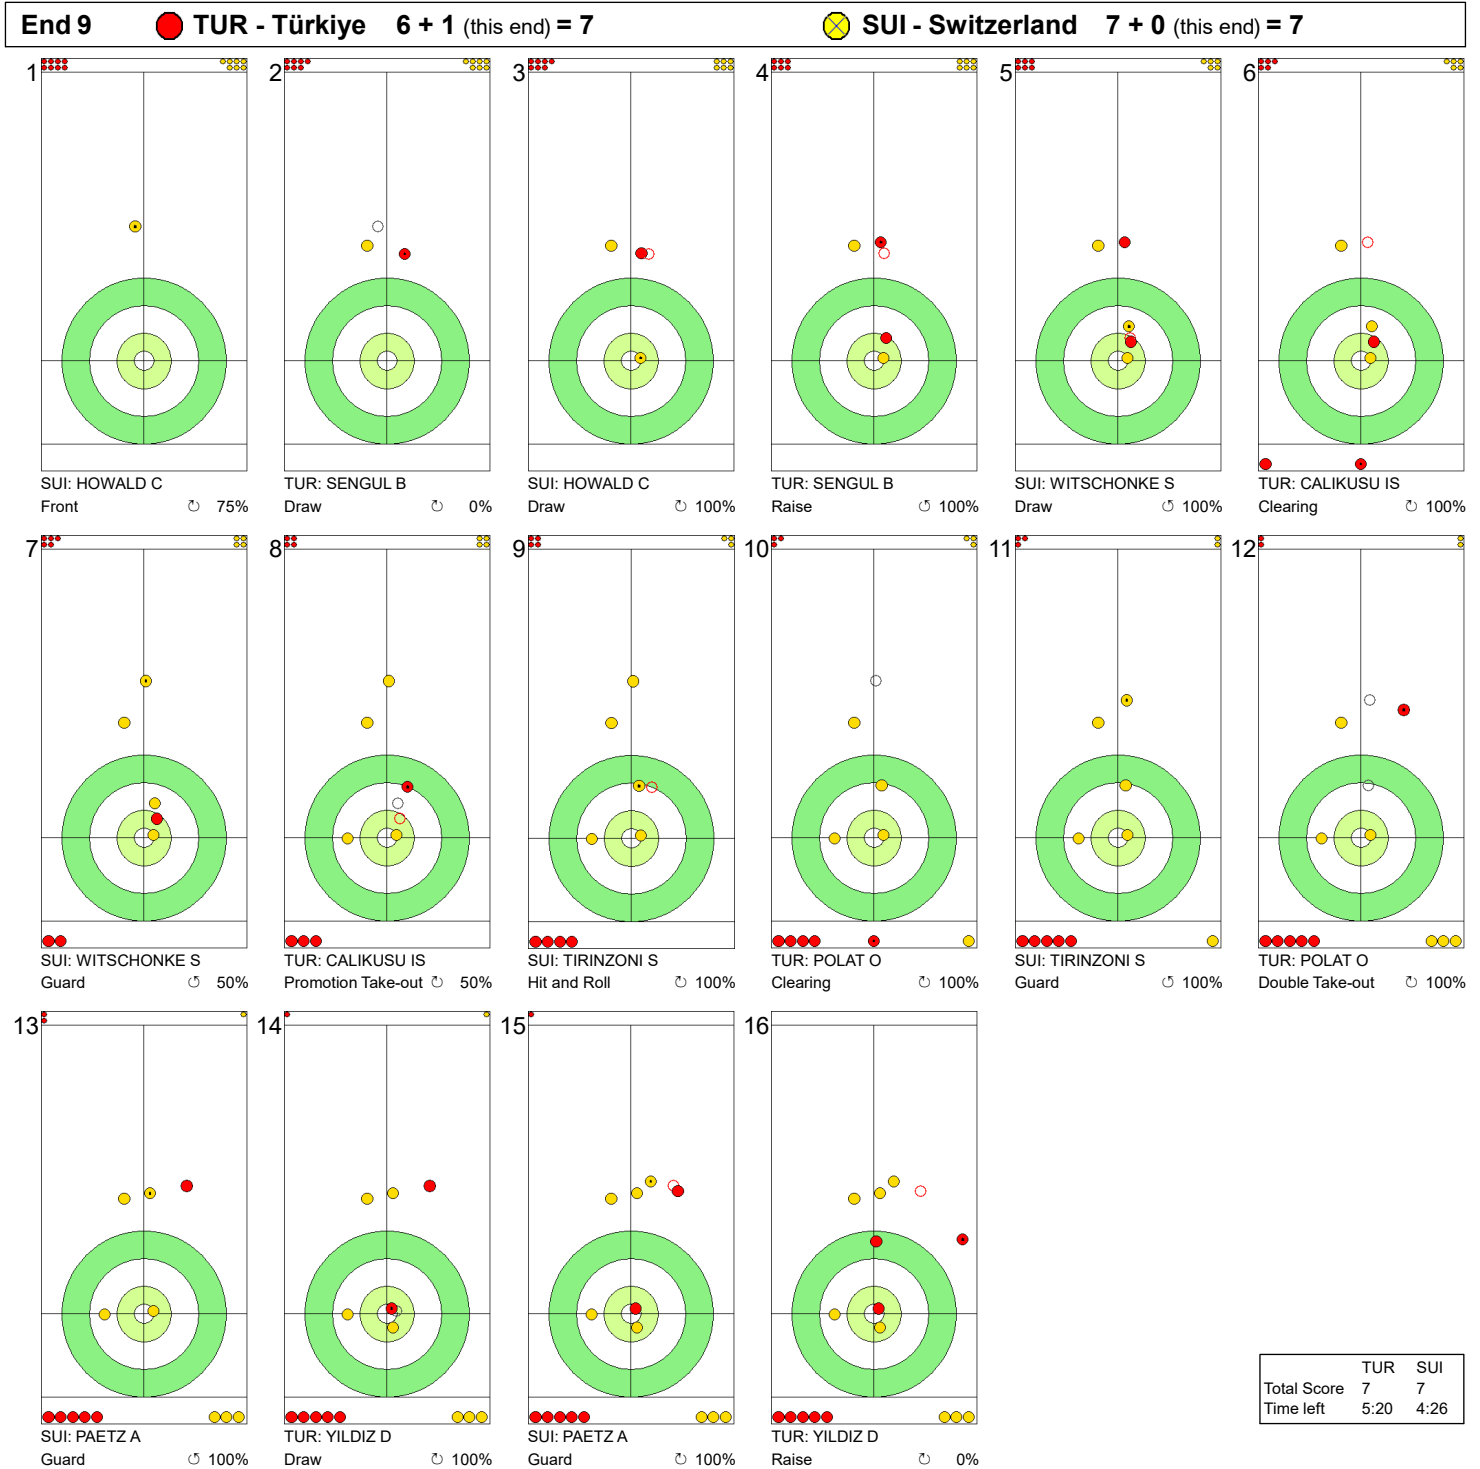

MON 18 MAR 2024
Start Time 9:00

Round Robin Session 6 - Sheet A

WORLD CURLING

Game - Shot by Shot

End 1 **TUR - Türkiye** 0 + 0 (this end) = 0 **SUI - Switzerland** 0 + 1 (this end) = 1

	TUR	SUI
Total Score	0	1
Time left	34:39	34:20

MON 18 MAR 2024
Start Time 9:00

Round Robin Session 6 - Sheet A

WORLD CURLING

Game - Shot by Shot

Legend:
↻ Clockwise ↻ Counter-clockwise - Not considered

MON 18 MAR 2024
Start Time 9:00

Round Robin Session 6 - Sheet A

WORLD CURLING

Game - Shot by Shot

Legend:
 Clockwise Counter-clockwise - Not considered

MON 18 MAR 2024
Start Time 9:00

Round Robin Session 6 - Sheet A

WORLD CURLING

Game - Shot by Shot

Legend:
 ↻ Clockwise ↺ Counter-clockwise - Not considered

MON 18 MAR 2024
Start Time 9:00

Round Robin Session 6 - Sheet A

Game - Shot by Shot

	TUR	SUI
Total Score	7	8
Time left	1:07	1:18

Legend:
 Clockwise
 Counter-clockwise
 - Not considered