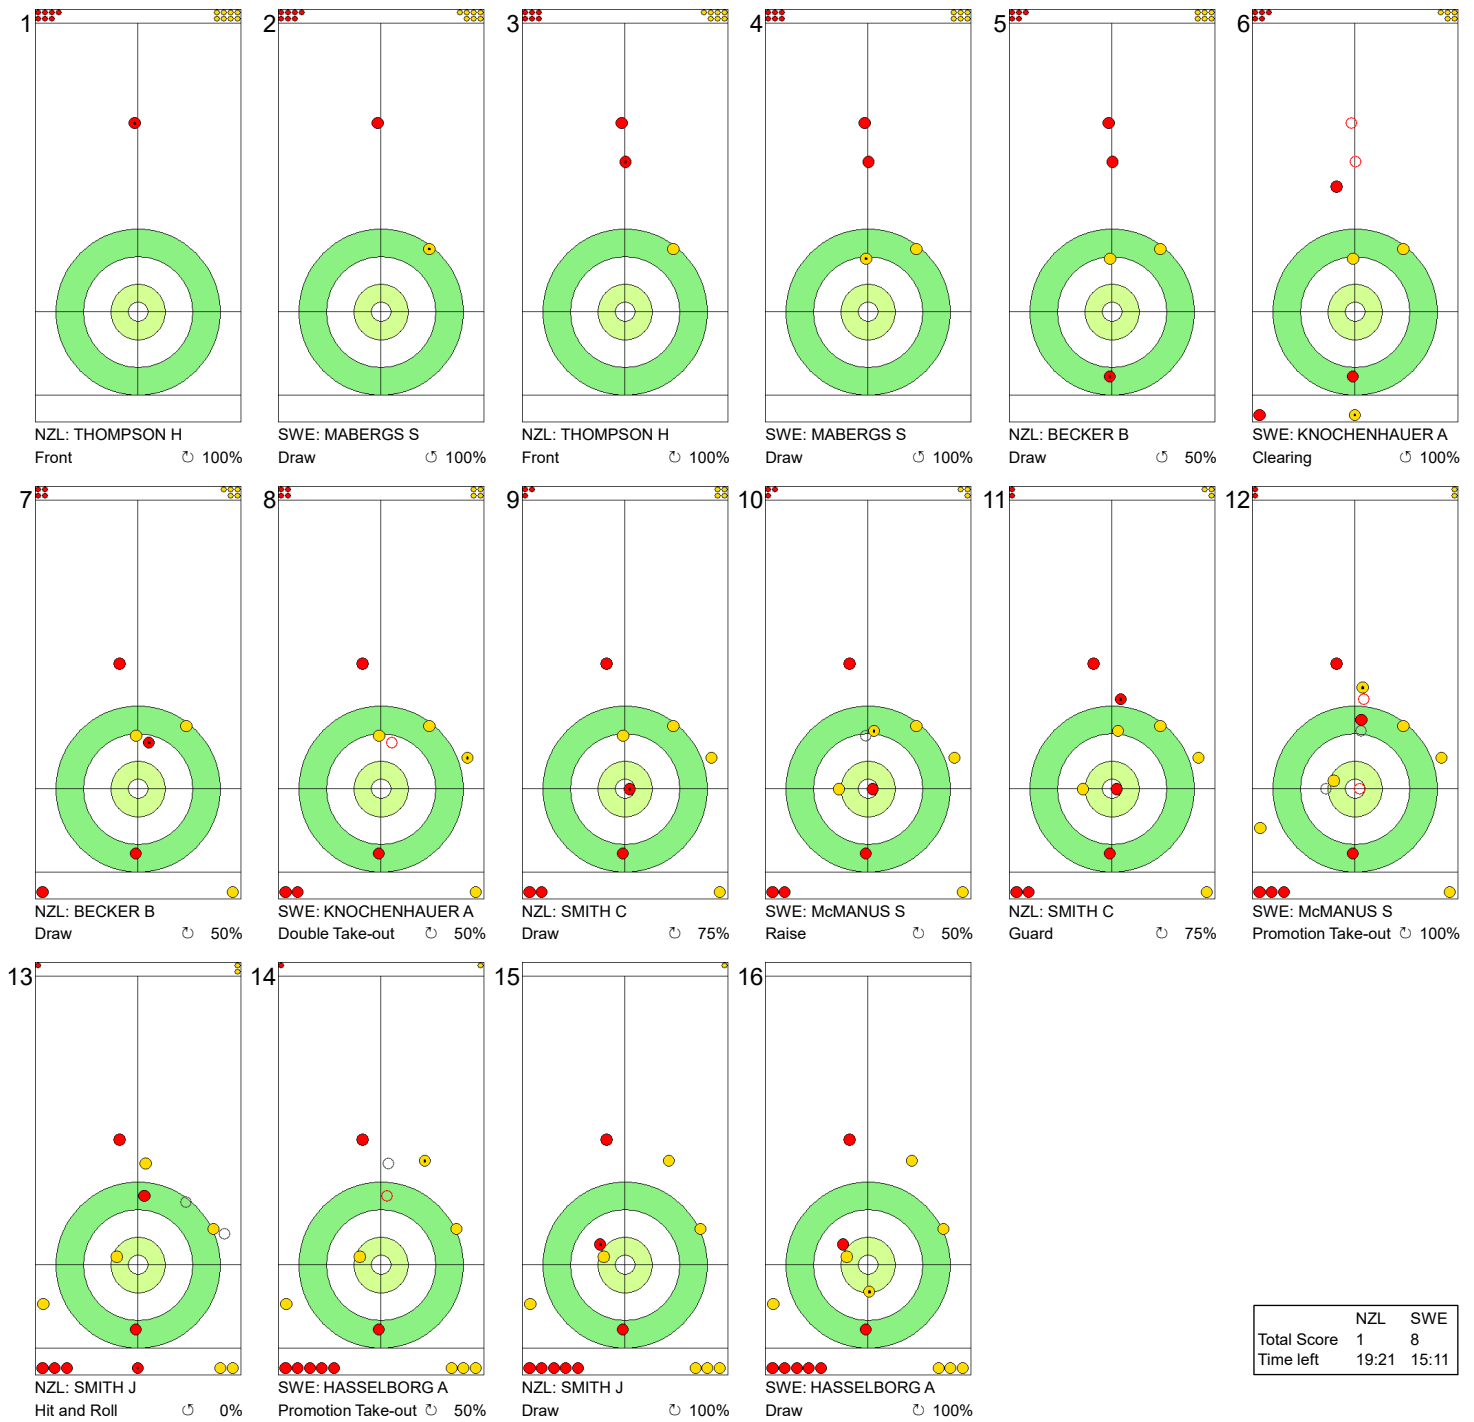

	NZL	SWE
Total Score	0	6
Time left	27:50	26:56

Legend:
↻ Clockwise ↺ Counter-clockwise - Not considered

MON 18 MAR 2024
Start Time 9:00

Round Robin Session 6 - Sheet B

WORLD CURLING

Game - Shot by Shot

End 4 **NZL - New Zealand 0 + 1 (this end) = 1** **SWE - Sweden 6 + 0 (this end) = 6**

	NZL	SWE
Total Score	1	6
Time left	23:56	21:35

Legend:
 ↻ Clockwise ↺ Counter-clockwise - Not considered

MON 18 MAR 2024
Start Time 9:00

Round Robin Session 6 - Sheet B

WORLD CURLING

Game - Shot by Shot

End 5 ● **NZL - New Zealand 1 + 0 (this end) = 1** ⊗ **SWE - Sweden 6 + 2 (this end) = 8**

	NZL	SWE
Total Score	1	8
Time left	19:21	15:11

Legend:
↻ Clockwise ↺ Counter-clockwise - Not considered

MON 18 MAR 2024
Start Time 9:00

Round Robin Session 6 - Sheet B

Game - Shot by Shot

End 6 ● **NZL - New Zealand 1 + 1 (this end) = 2** ⊗ **SWE - Sweden 8 + 0 (this end) = 8**

Legend:
↻ Clockwise ↺ Counter-clockwise - Not considered