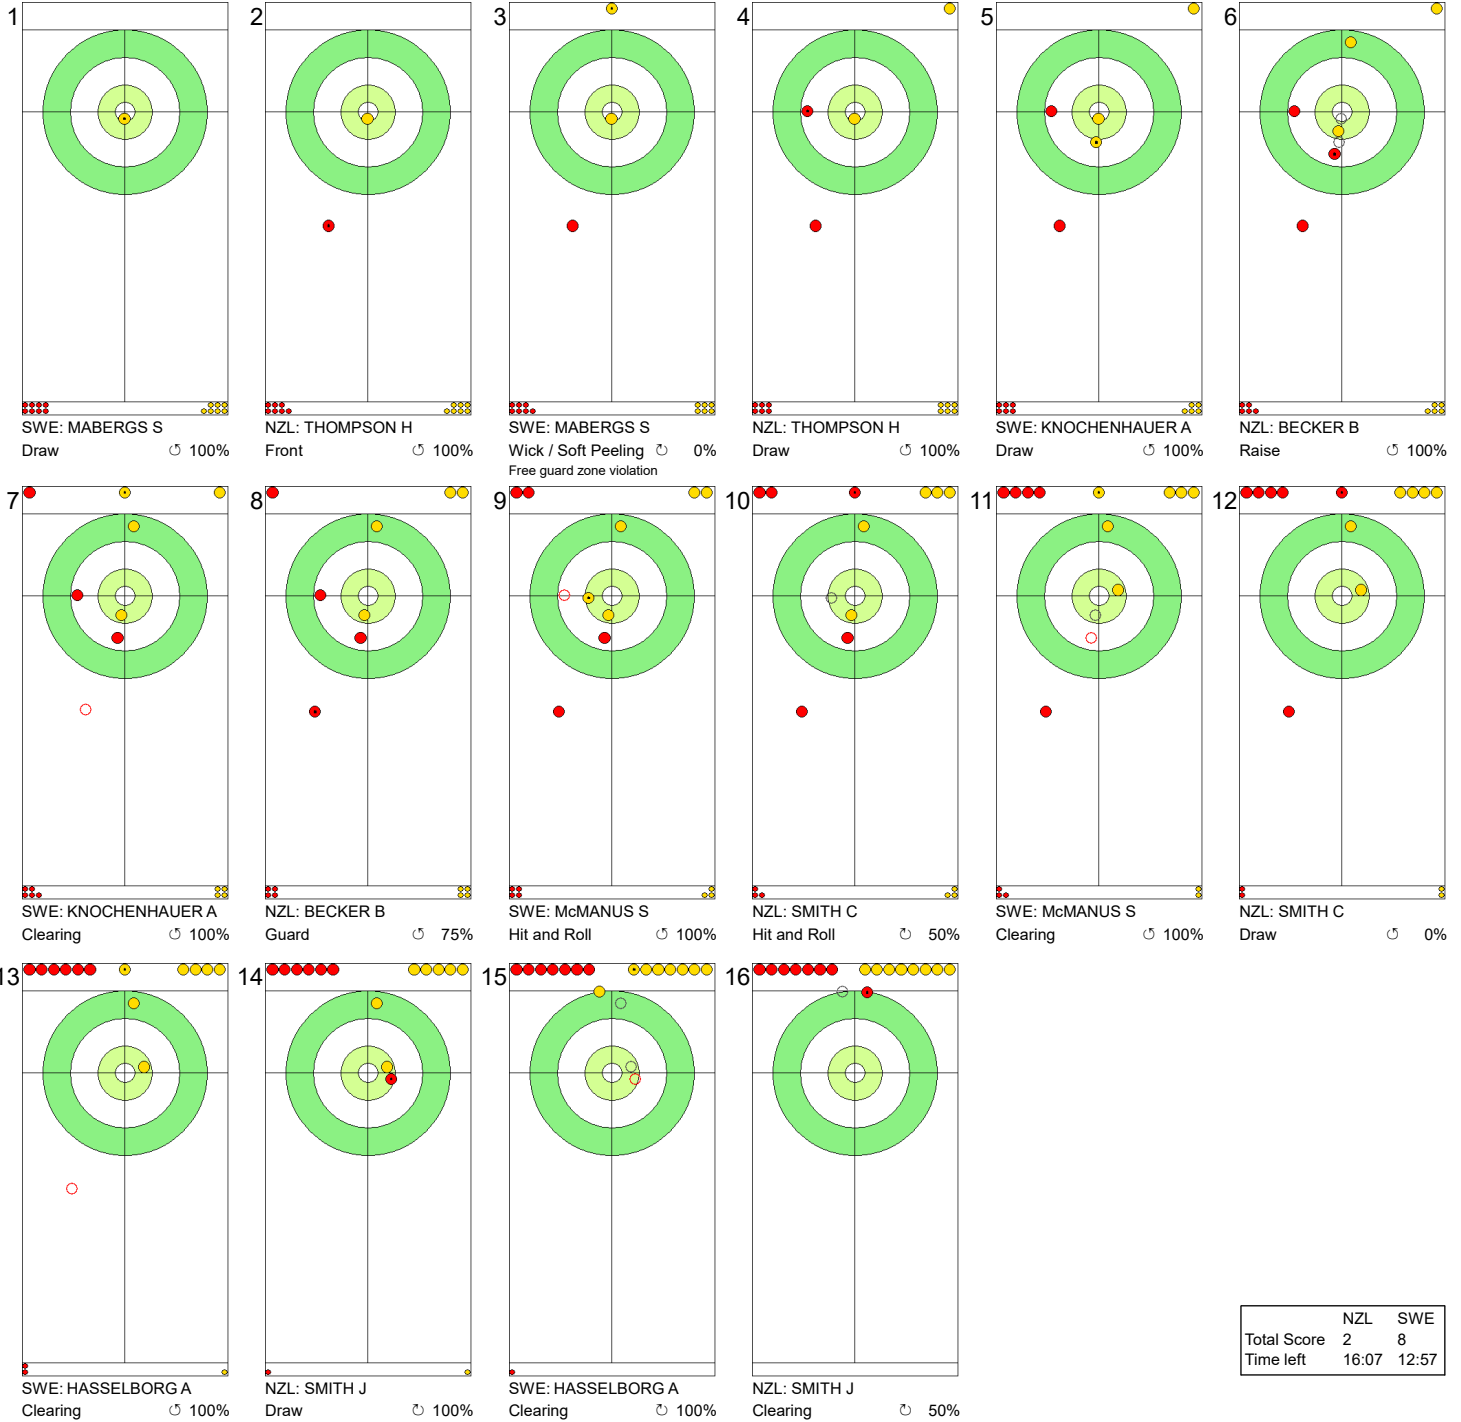

MON 18 MAR 2024
Start Time 9:00

Round Robin Session 6 - Sheet B

WORLD CURLING

Game - Shot by Shot

Legend:
↻ Clockwise ↺ Counter-clockwise - Not considered

MON 18 MAR 2024
Start Time 9:00

Round Robin Session 6 - Sheet B

	NZL	SWE
Total Score	1	6
Time left	23:56	21:35

Legend:
 ↻ Clockwise ↺ Counter-clockwise - Not considered

MON 18 MAR 2024
Start Time 9:00

Round Robin Session 6 - Sheet B

WORLD CURLING

Game - Shot by Shot

End 5 ● **NZL - New Zealand 1 + 0 (this end) = 1** ⊗ **SWE - Sweden 6 + 2 (this end) = 8**

	NZL	SWE
Total Score	1	8
Time left	19:21	15:11

Legend:
↻ Clockwise ↺ Counter-clockwise - Not considered

MON 18 MAR 2024
Start Time 9:00

Round Robin Session 6 - Sheet B

Game - Shot by Shot

End 6 ● **NZL - New Zealand 1 + 1 (this end) = 2** ⊗ **SWE - Sweden 8 + 0 (this end) = 8**

Legend:
↻ Clockwise ↺ Counter-clockwise - Not considered