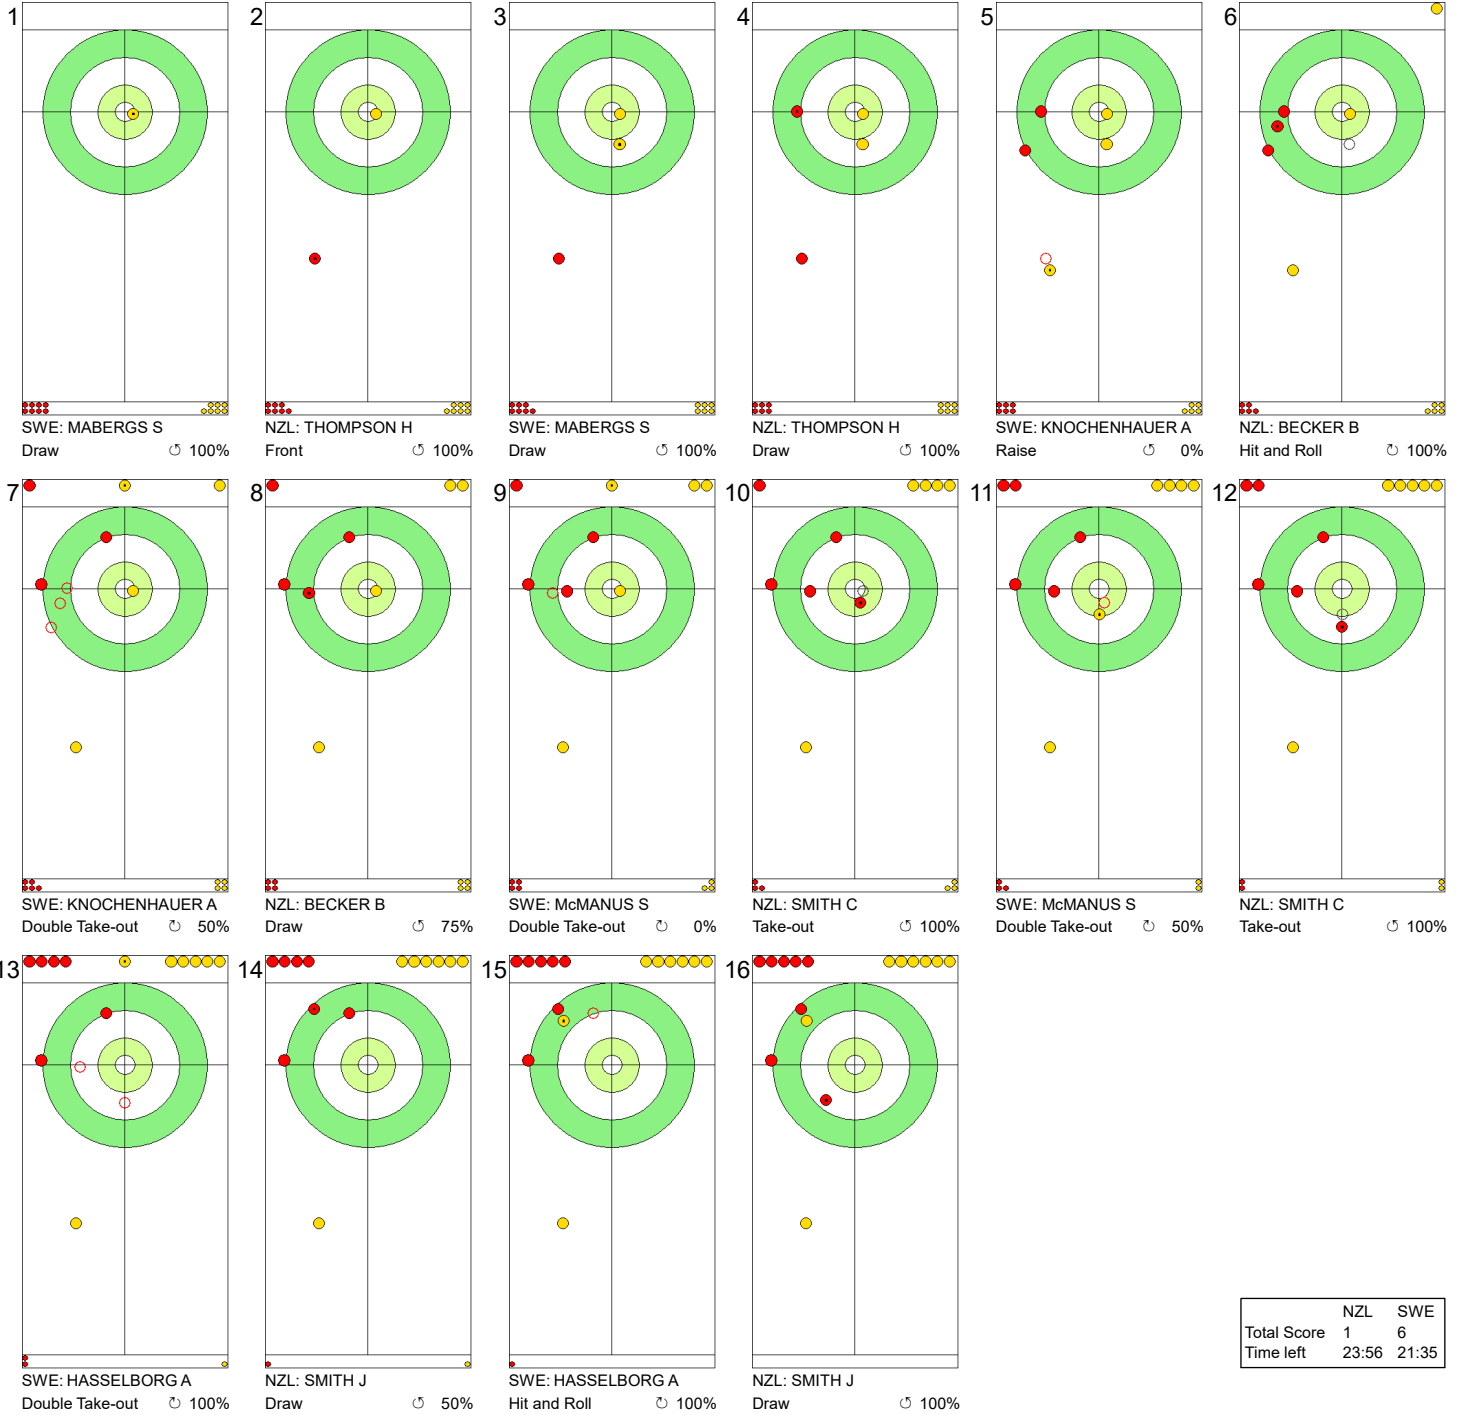

MON 18 MAR 2024
Start Time 9:00

Round Robin Session 6 - Sheet B

WORLD CURLING

Game - Shot by Shot

End 3 ● **NZL - New Zealand** **0 + 0** (this end) = **0** ⊗ **SWE - Sweden** **4 + 2** (this end) = **6**

	NZL	SWE
Total Score	0	6
Time left	27:50	26:56

Legend:
↻ Clockwise ↺ Counter-clockwise - Not considered

MON 18 MAR 2024
Start Time 9:00

Round Robin Session 6 - Sheet B

WORLD CURLING

Game - Shot by Shot

End 4 **NZL - New Zealand 0 + 1 (this end) = 1** **SWE - Sweden 6 + 0 (this end) = 6**

	NZL	SWE
Total Score	1	6
Time left	23:56	21:35

Legend:
 ↻ Clockwise ↺ Counter-clockwise - Not considered

MON 18 MAR 2024
Start Time 9:00

Round Robin Session 6 - Sheet B

WORLD CURLING

Game - Shot by Shot

End 5 ● **NZL - New Zealand 1 + 0 (this end) = 1** ⊗ **SWE - Sweden 6 + 2 (this end) = 8**

	NZL	SWE
Total Score	1	8
Time left	19:21	15:11

Legend:
↻ Clockwise ↺ Counter-clockwise - Not considered

MON 18 MAR 2024
Start Time 9:00

Round Robin Session 6 - Sheet B

Game - Shot by Shot

End 6 ● **NZL - New Zealand 1 + 1 (this end) = 2** ⊗ **SWE - Sweden 8 + 0 (this end) = 8**