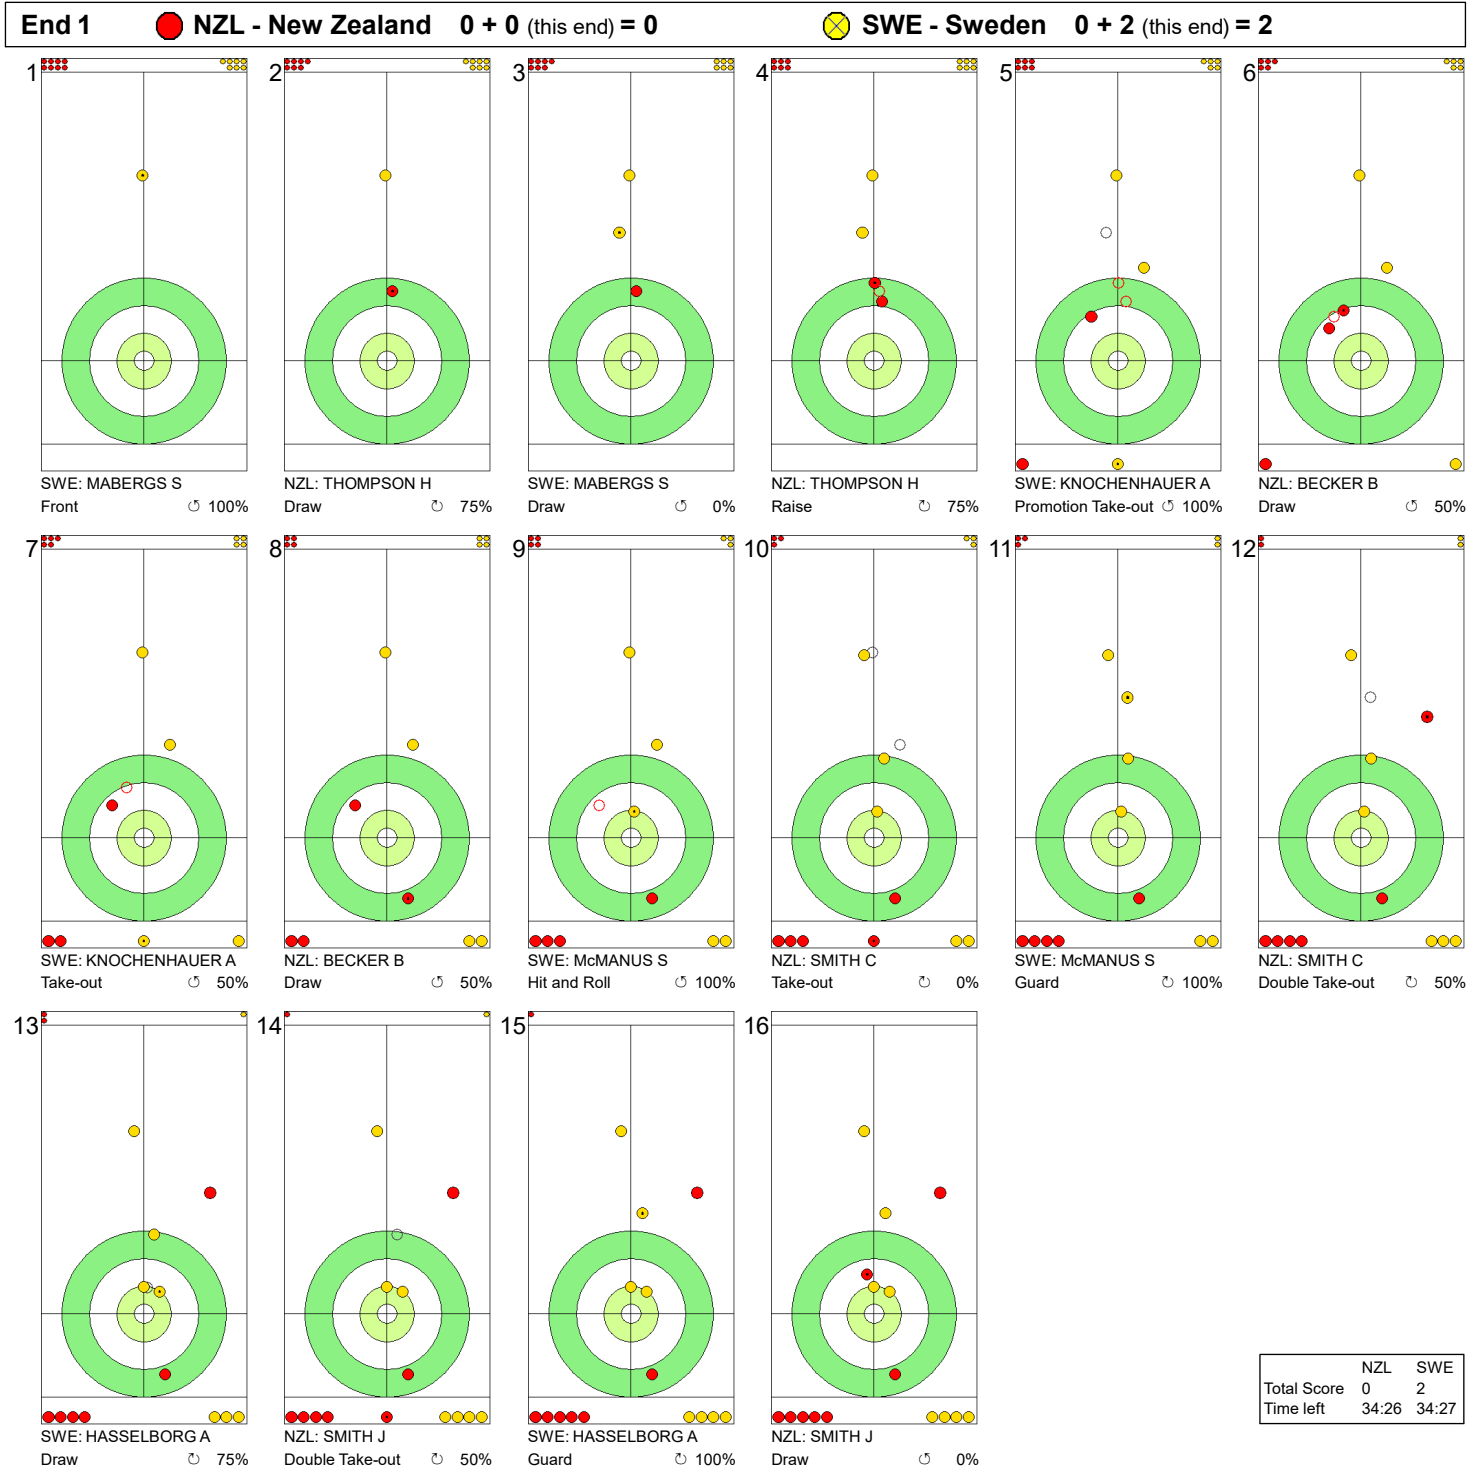

MON 18 MAR 2024
Start Time 9:00

Round Robin Session 6 - Sheet B

WORLD CURLING

Game - Shot by Shot

Legend:
↻ Clockwise ↺ Counter-clockwise - Not considered

MON 18 MAR 2024
Start Time 9:00

Round Robin Session 6 - Sheet B

WORLD CURLING

Game - Shot by Shot

End 2 ● **NZL - New Zealand** 0 + 0 (this end) = 0 ● **SWE - Sweden** 2 + 2 (this end) = 4

	NZL	SWE
Total Score	0	4
Time left	30:56	30:57

Legend:
 ↻ Clockwise ↺ Counter-clockwise - Not considered

MON 18 MAR 2024
Start Time 9:00

Round Robin Session 6 - Sheet B

WORLD CURLING

Game - Shot by Shot

End 3 ● **NZL - New Zealand** **0 + 0** (this end) = **0** ⊗ **SWE - Sweden** **4 + 2** (this end) = **6**

	NZL	SWE
Total Score	1	8
Time left	19:21	15:11

Legend:
↻ Clockwise ↺ Counter-clockwise - Not considered

MON 18 MAR 2024
Start Time 9:00

Round Robin Session 6 - Sheet B

Game - Shot by Shot

End 6 ● **NZL - New Zealand 1 + 1 (this end) = 2** ⊗ **SWE - Sweden 8 + 0 (this end) = 8**