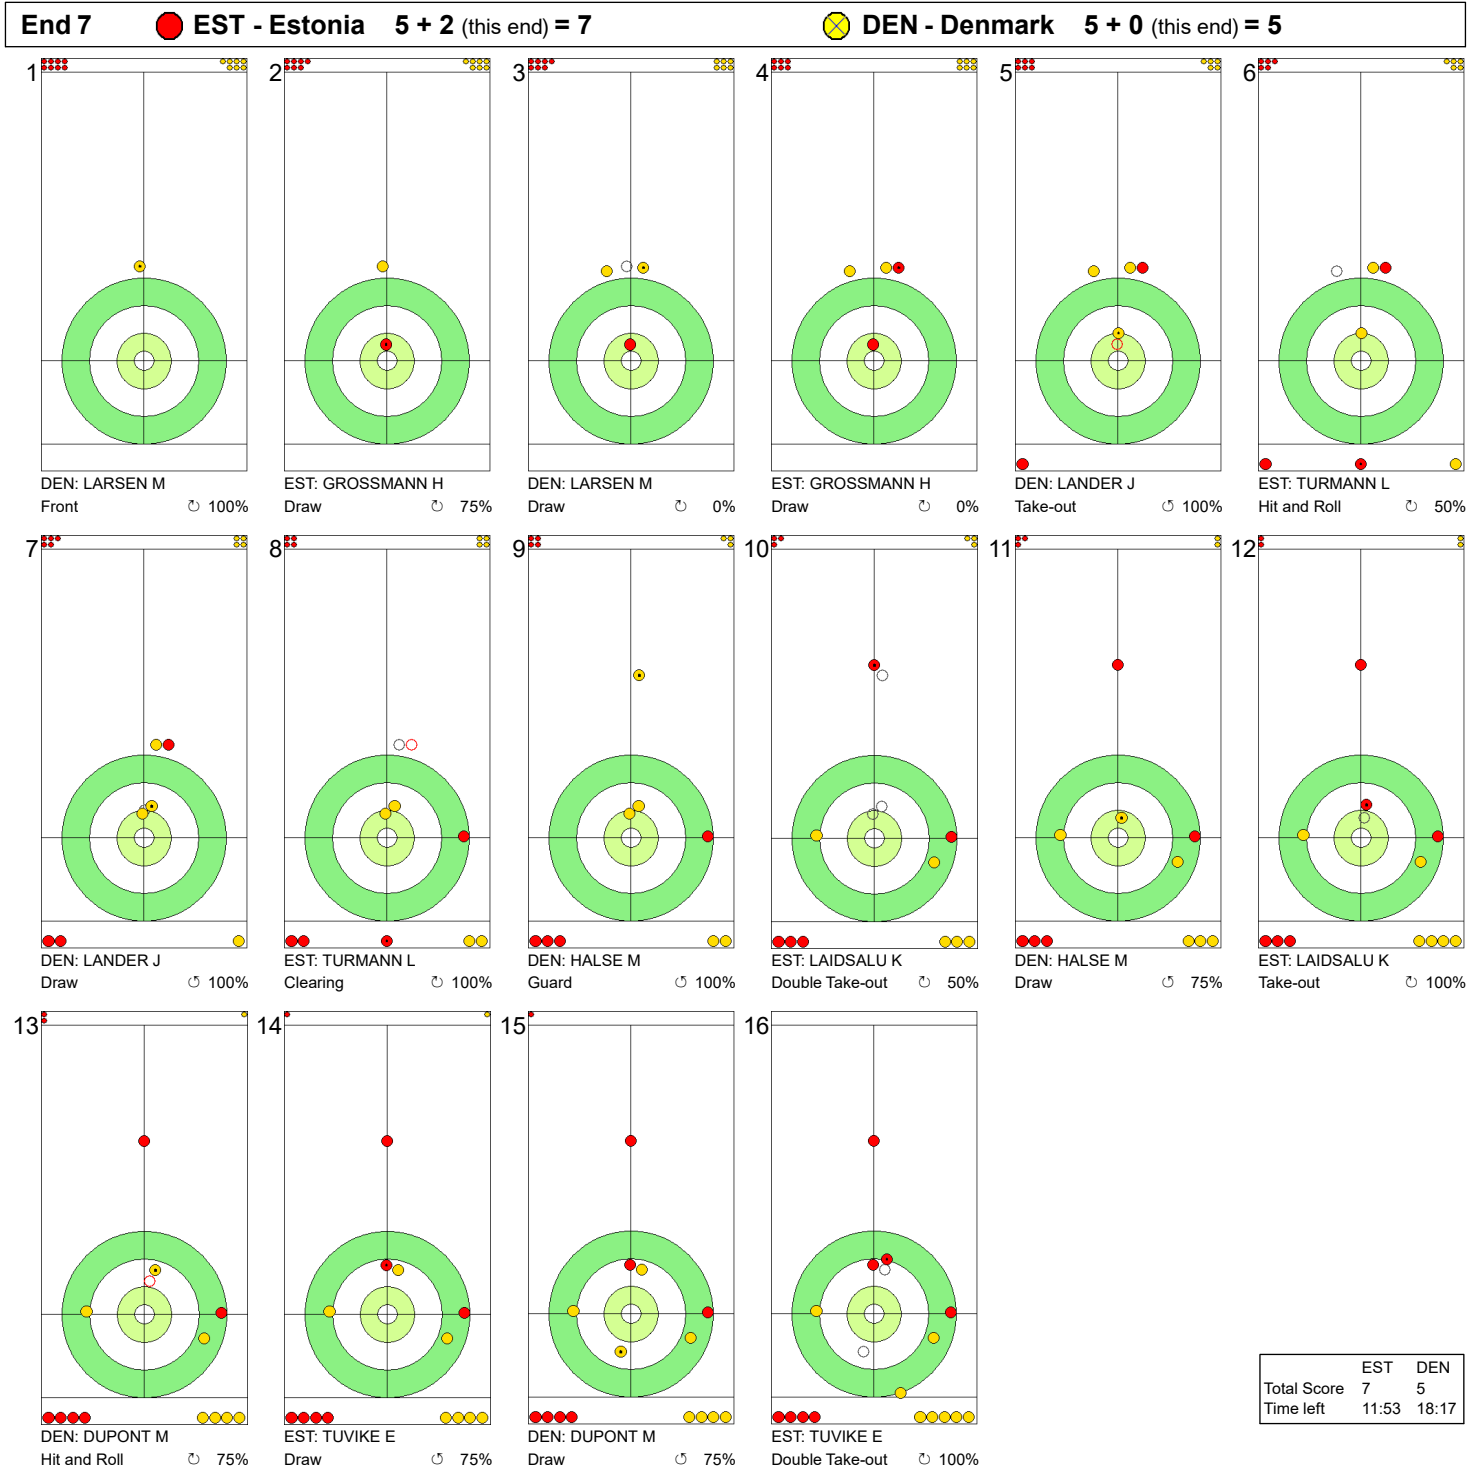

MON 18 MAR 2024
Start Time 19:00

Round Robin Session 8 - Sheet D

WORLD CURLING

Game - Shot by Shot

End 4 ● **EST - Estonia** 3 + 1 (this end) = 4 ● **DEN - Denmark** 2 + 0 (this end) = 2

	EST	DEN
Total Score	4	2
Time left	24:23	28:39

	EST	DEN
Total Score	5	2
Time left	21:56	25:09

Legend:
↻ Clockwise ↺ Counter-clockwise - Not considered

MON 18 MAR 2024
Start Time 19:00

Round Robin Session 8 - Sheet D

WORLD CURLING

Game - Shot by Shot

Legend:
 ↻ Clockwise ↺ Counter-clockwise - Not considered

MON 18 MAR 2024
Start Time 19:00

Round Robin Session 8 - Sheet D

Game - Shot by Shot

Legend:
 ↻ Clockwise ↺ Counter-clockwise - Not considered

MON 18 MAR 2024
Start Time 19:00

Round Robin Session 8 - Sheet D

MON 18 MAR 2024
Start Time 19:00

Round Robin Session 8 - Sheet D

WORLD CURLING

Game - Shot by Shot

End 10 ● **EST - Estonia** 9 + 0 (this end) = 9 ● **DEN - Denmark** 7 + 3 (this end) = 10

	EST	DEN
Total Score	9	10
Time left	3:25	4:02