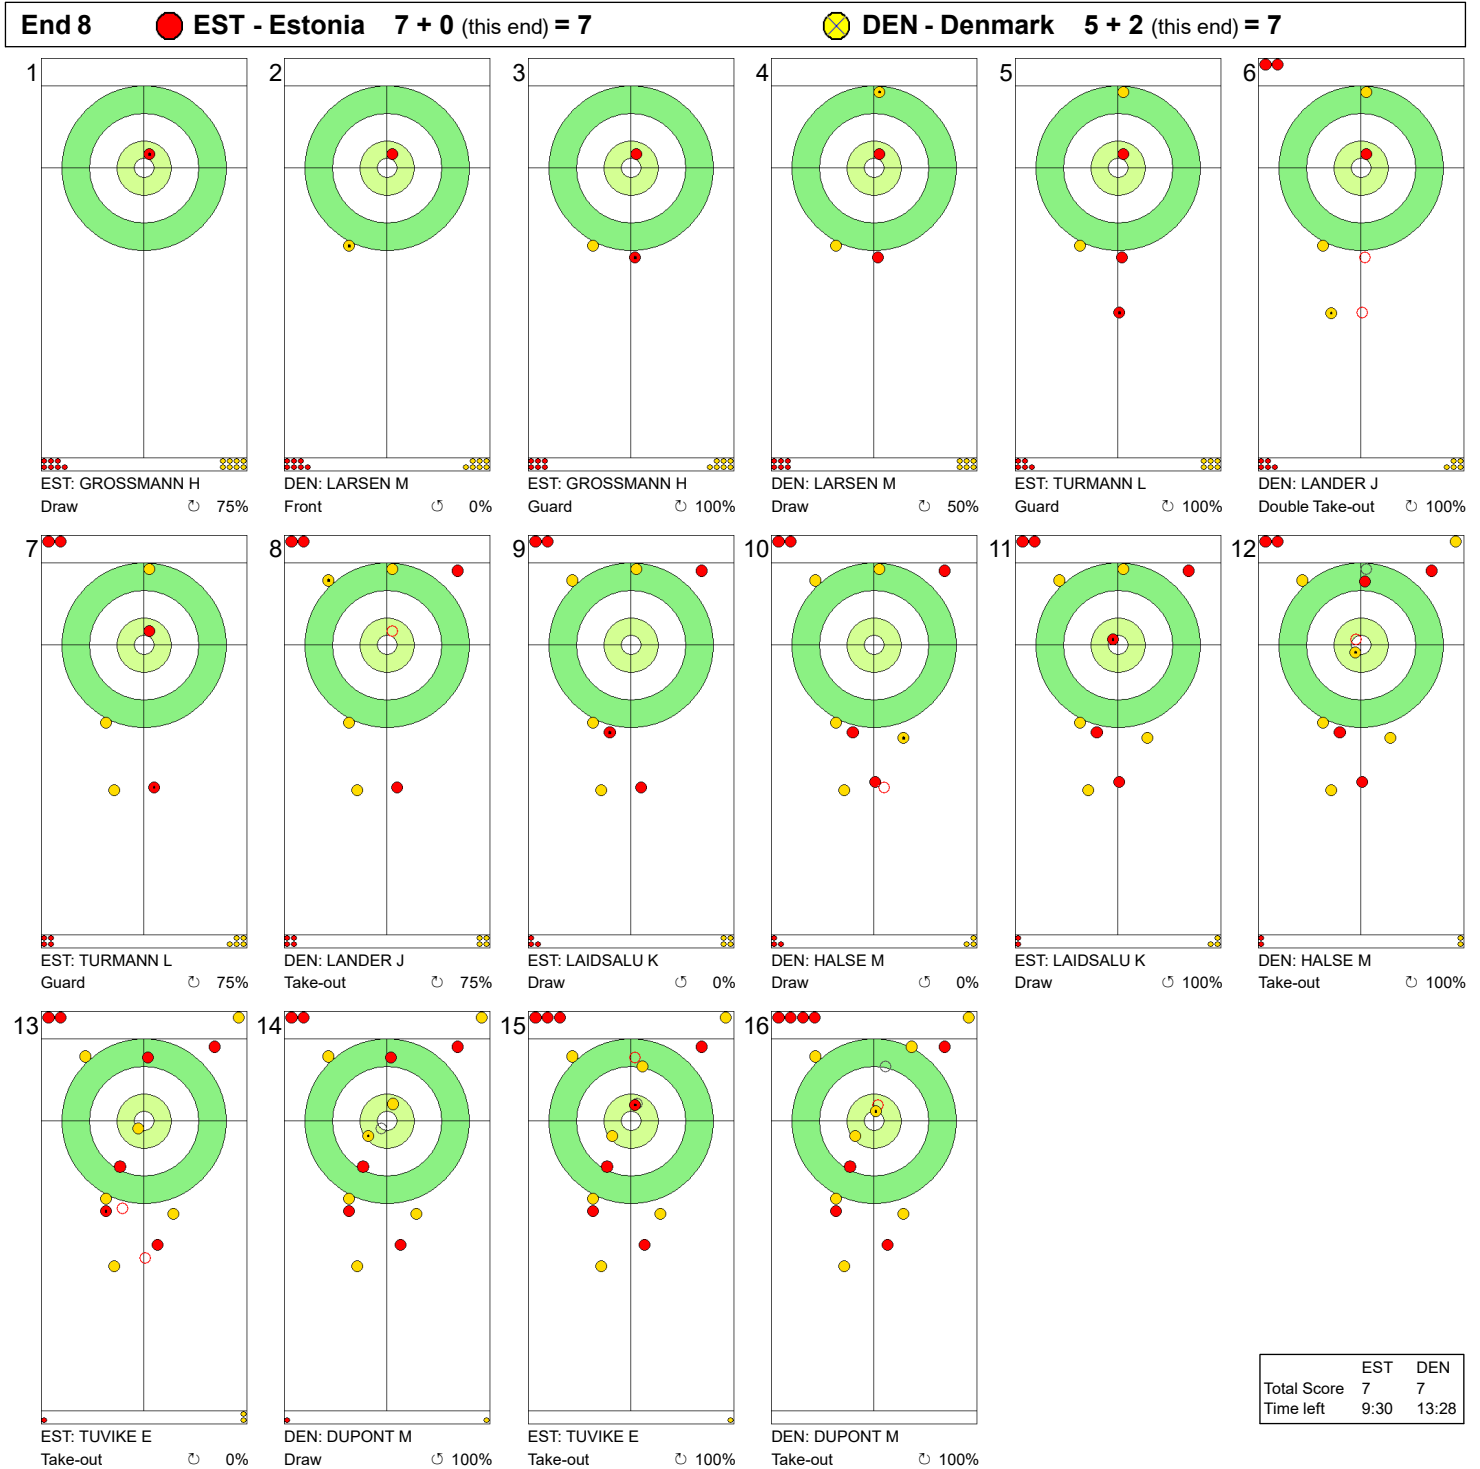

	EST	DEN
Total Score	5	2
Time left	21:56	25:09

Legend:
↻ Clockwise ↺ Counter-clockwise - Not considered

MON 18 MAR 2024
Start Time 19:00

Round Robin Session 8 - Sheet D

WORLD CURLING

Game - Shot by Shot

Legend:
 ↻ Clockwise ↺ Counter-clockwise - Not considered

MON 18 MAR 2024
Start Time 19:00

Round Robin Session 8 - Sheet D

Game - Shot by Shot

Legend:
 ↻ Clockwise ↺ Counter-clockwise - Not considered

MON 18 MAR 2024
Start Time 19:00

Round Robin Session 8 - Sheet D

Game - Shot by Shot

Legend:
 ↻ Clockwise ↺ Counter-clockwise - Not considered

MON 18 MAR 2024
Start Time 19:00

Round Robin Session 8 - Sheet D

WORLD CURLING

Game - Shot by Shot

Legend:
 ↻ Clockwise ↺ Counter-clockwise - Not considered

MON 18 MAR 2024
Start Time 19:00

Round Robin Session 8 - Sheet D

WORLD CURLING

Game - Shot by Shot

End 10 ● **EST - Estonia** 9 + 0 (this end) = 9 ● **DEN - Denmark** 7 + 3 (this end) = 10

	EST	DEN
Total Score	9	10
Time left	3:25	4:02