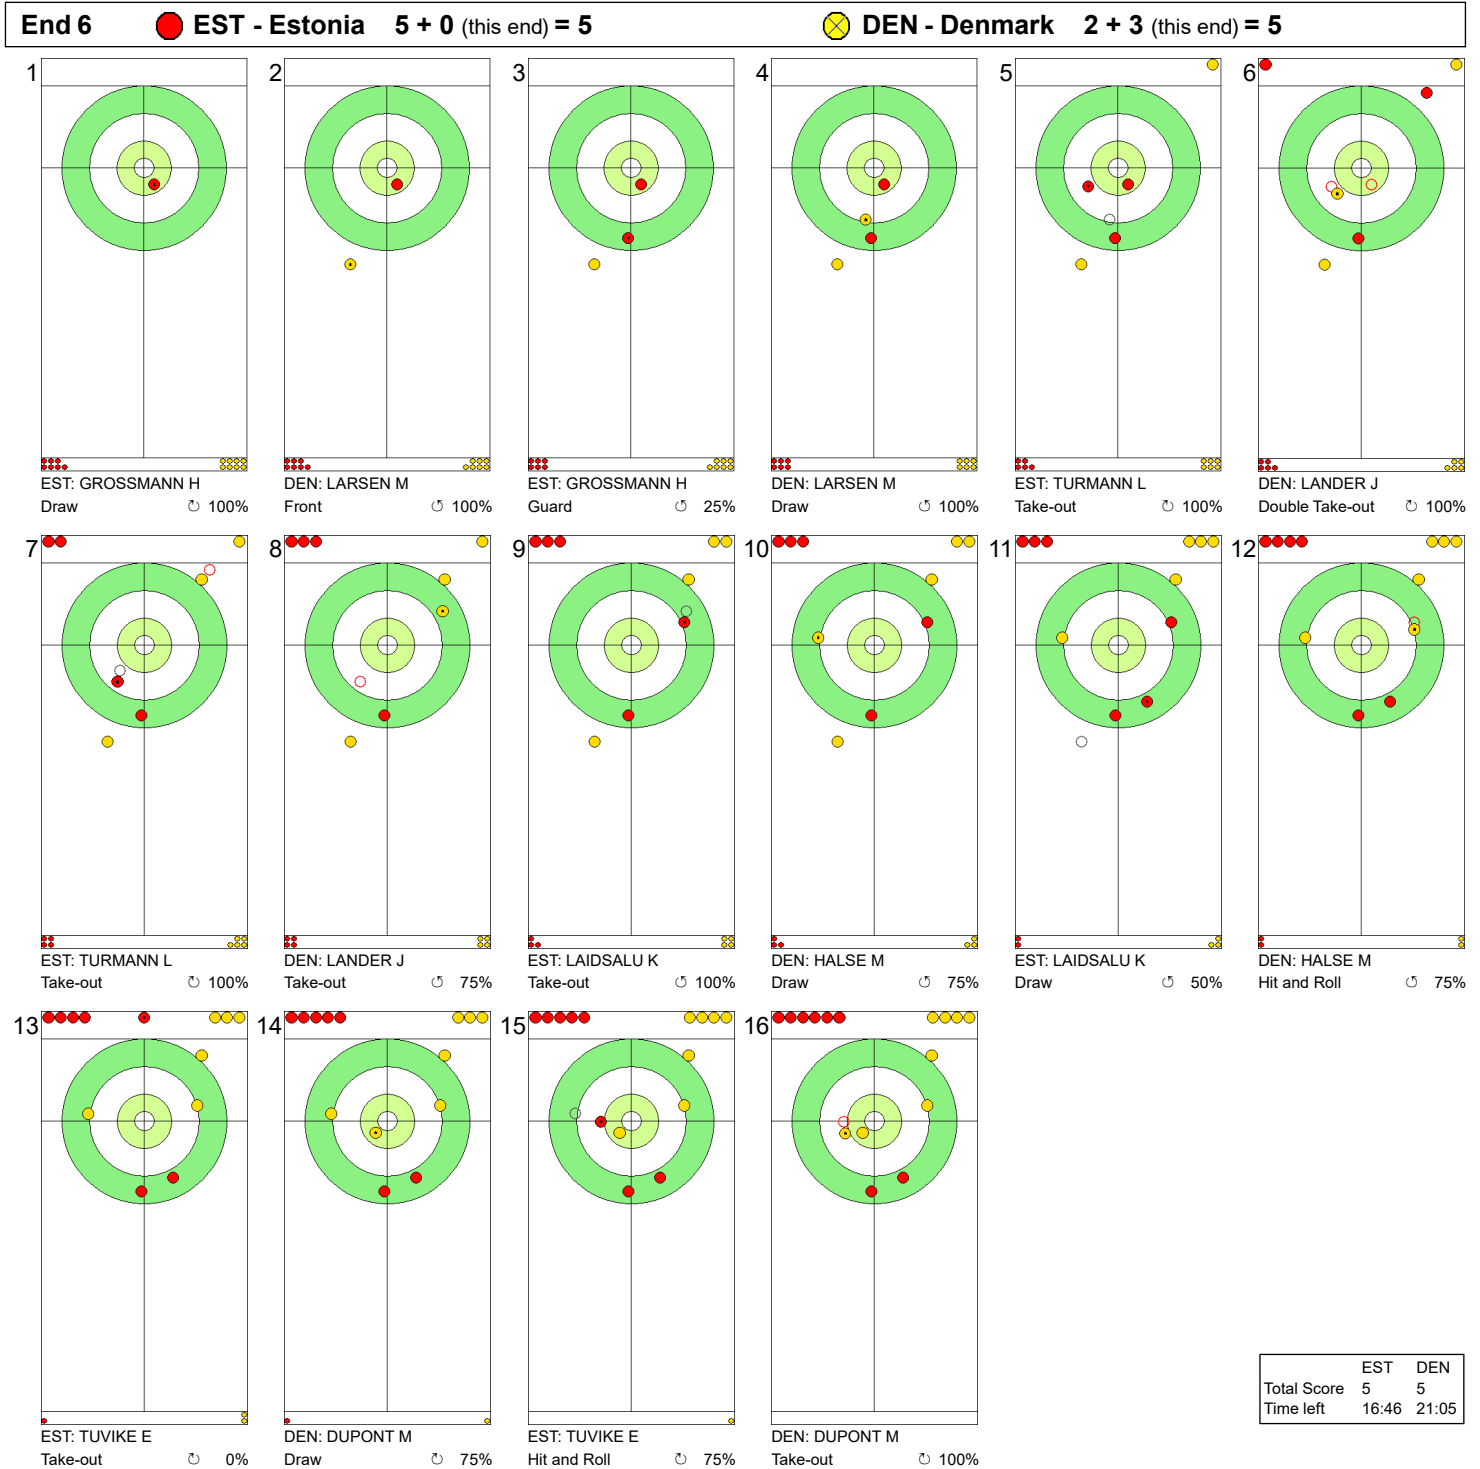

MON 18 MAR 2024
Start Time 19:00

Round Robin Session 8 - Sheet D

WORLD CURLING

Game - Shot by Shot

End 4 ● **EST - Estonia** 3 + 1 (this end) = 4 ● **DEN - Denmark** 2 + 0 (this end) = 2

	EST	DEN
Total Score	4	2
Time left	24:23	28:39

	EST	DEN
Total Score	5	2
Time left	21:56	25:09

Legend:
↻ Clockwise ↺ Counter-clockwise - Not considered

MON 18 MAR 2024
Start Time 19:00

Round Robin Session 8 - Sheet D

WORLD CURLING

Game - Shot by Shot

Legend:
 ↻ Clockwise ↺ Counter-clockwise - Not considered

MON 18 MAR 2024
Start Time 19:00

Round Robin Session 8 - Sheet D

Game - Shot by Shot

Legend:
 ↻ Clockwise ↺ Counter-clockwise - Not considered

MON 18 MAR 2024
Start Time 19:00

Round Robin Session 8 - Sheet D

MON 18 MAR 2024
Start Time 19:00

Round Robin Session 8 - Sheet D

WORLD CURLING

Game - Shot by Shot

End 10 ● **EST - Estonia** 9 + 0 (this end) = 9 ● **DEN - Denmark** 7 + 3 (this end) = 10

	EST	DEN
Total Score	9	10
Time left	3:25	4:02