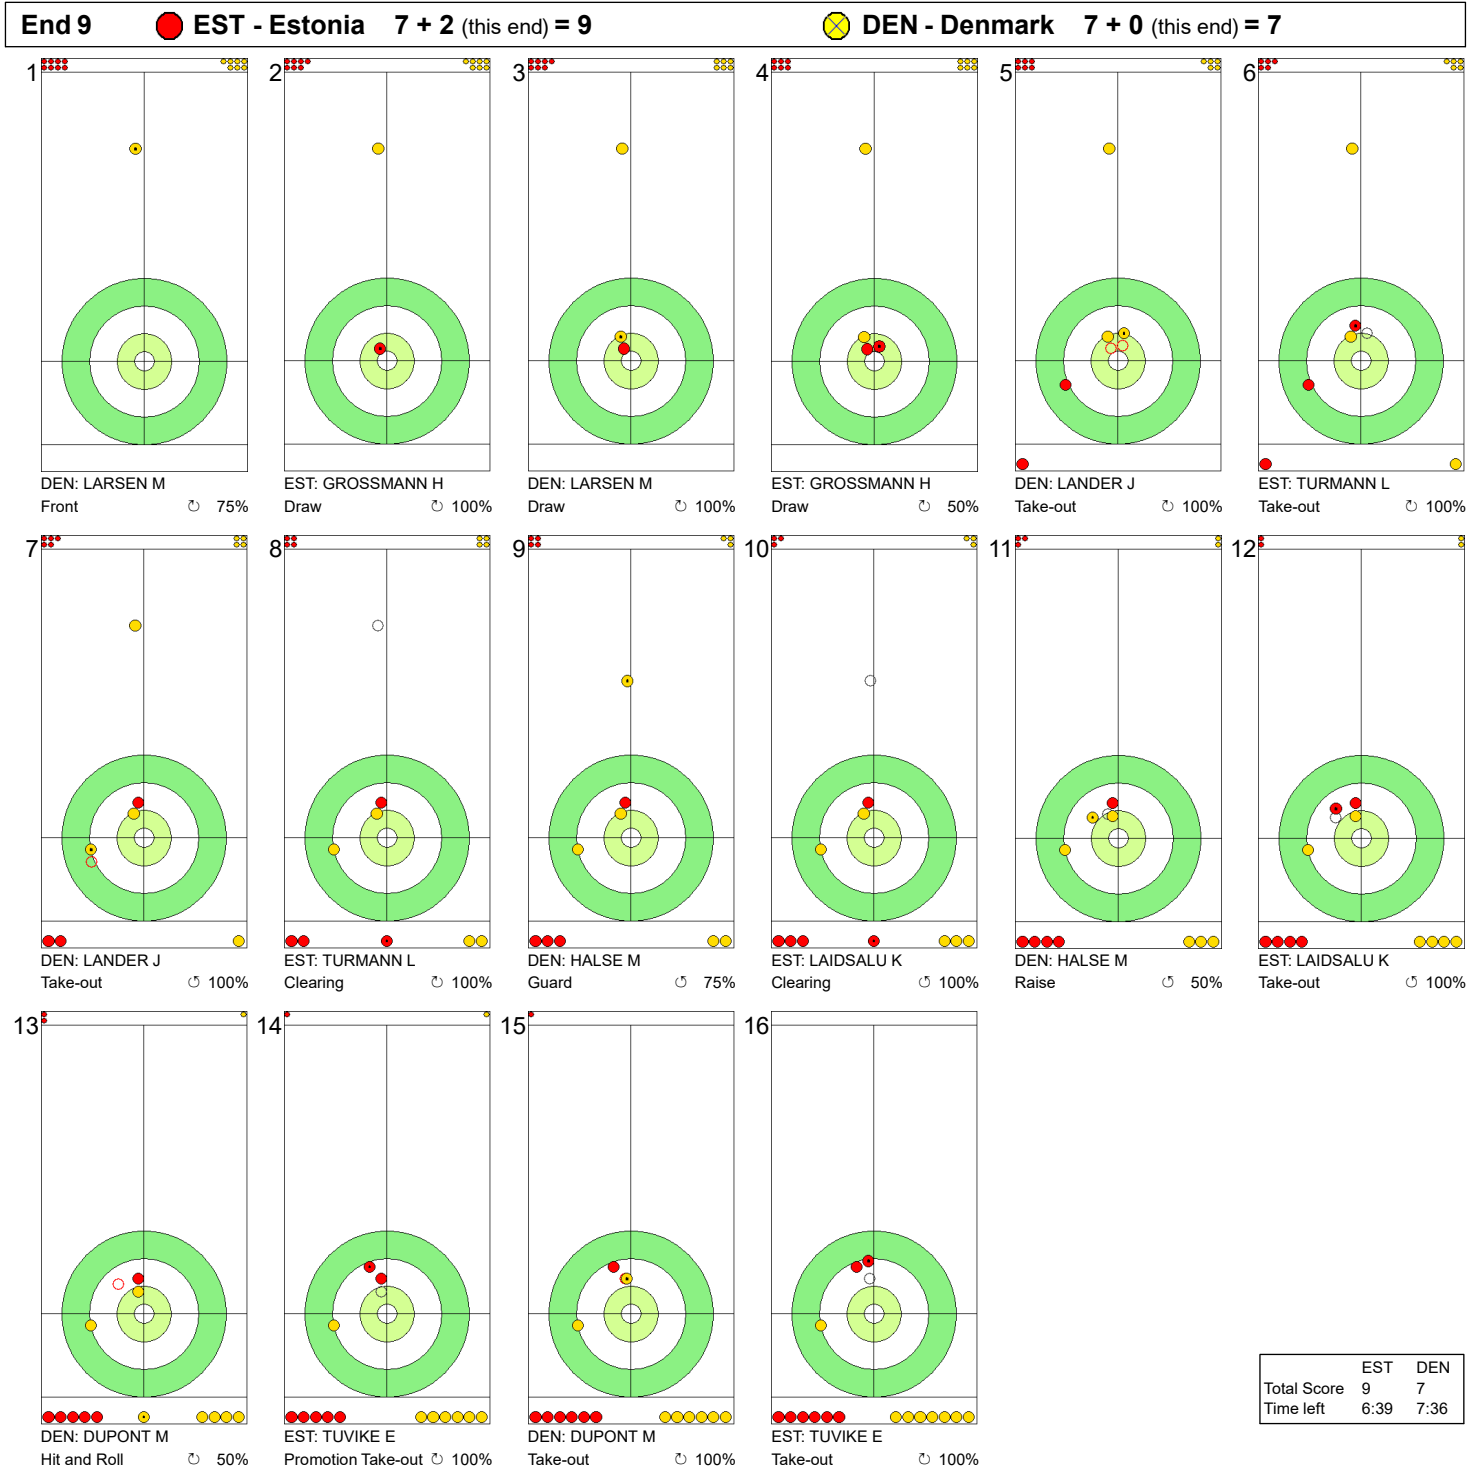

MON 18 MAR 2024
Start Time 19:00

Round Robin Session 8 - Sheet D

WORLD CURLING

Game - Shot by Shot

End 4 ● **EST - Estonia** 3 + 1 (this end) = 4 ● **DEN - Denmark** 2 + 0 (this end) = 2

	EST	DEN
Total Score	4	2
Time left	24:23	28:39

MON 18 MAR 2024
Start Time 19:00

Round Robin Session 8 - Sheet D

Game - Shot by Shot

Legend:
 ↻ Clockwise ↺ Counter-clockwise - Not considered

MON 18 MAR 2024
Start Time 19:00

Round Robin Session 8 - Sheet D

Game - Shot by Shot

Legend:
 ↻ Clockwise ↺ Counter-clockwise - Not considered

MON 18 MAR 2024
Start Time 19:00

Round Robin Session 8 - Sheet D

WORLD CURLING

Game - Shot by Shot

Legend:
 ↻ Clockwise ↺ Counter-clockwise - Not considered

MON 18 MAR 2024
Start Time 19:00

Round Robin Session 8 - Sheet D

WORLD CURLING

Game - Shot by Shot

End 10 ● **EST - Estonia** 9 + 0 (this end) = 9 ● **DEN - Denmark** 7 + 3 (this end) = 10

	EST	DEN
Total Score	9	10
Time left	3:25	4:02