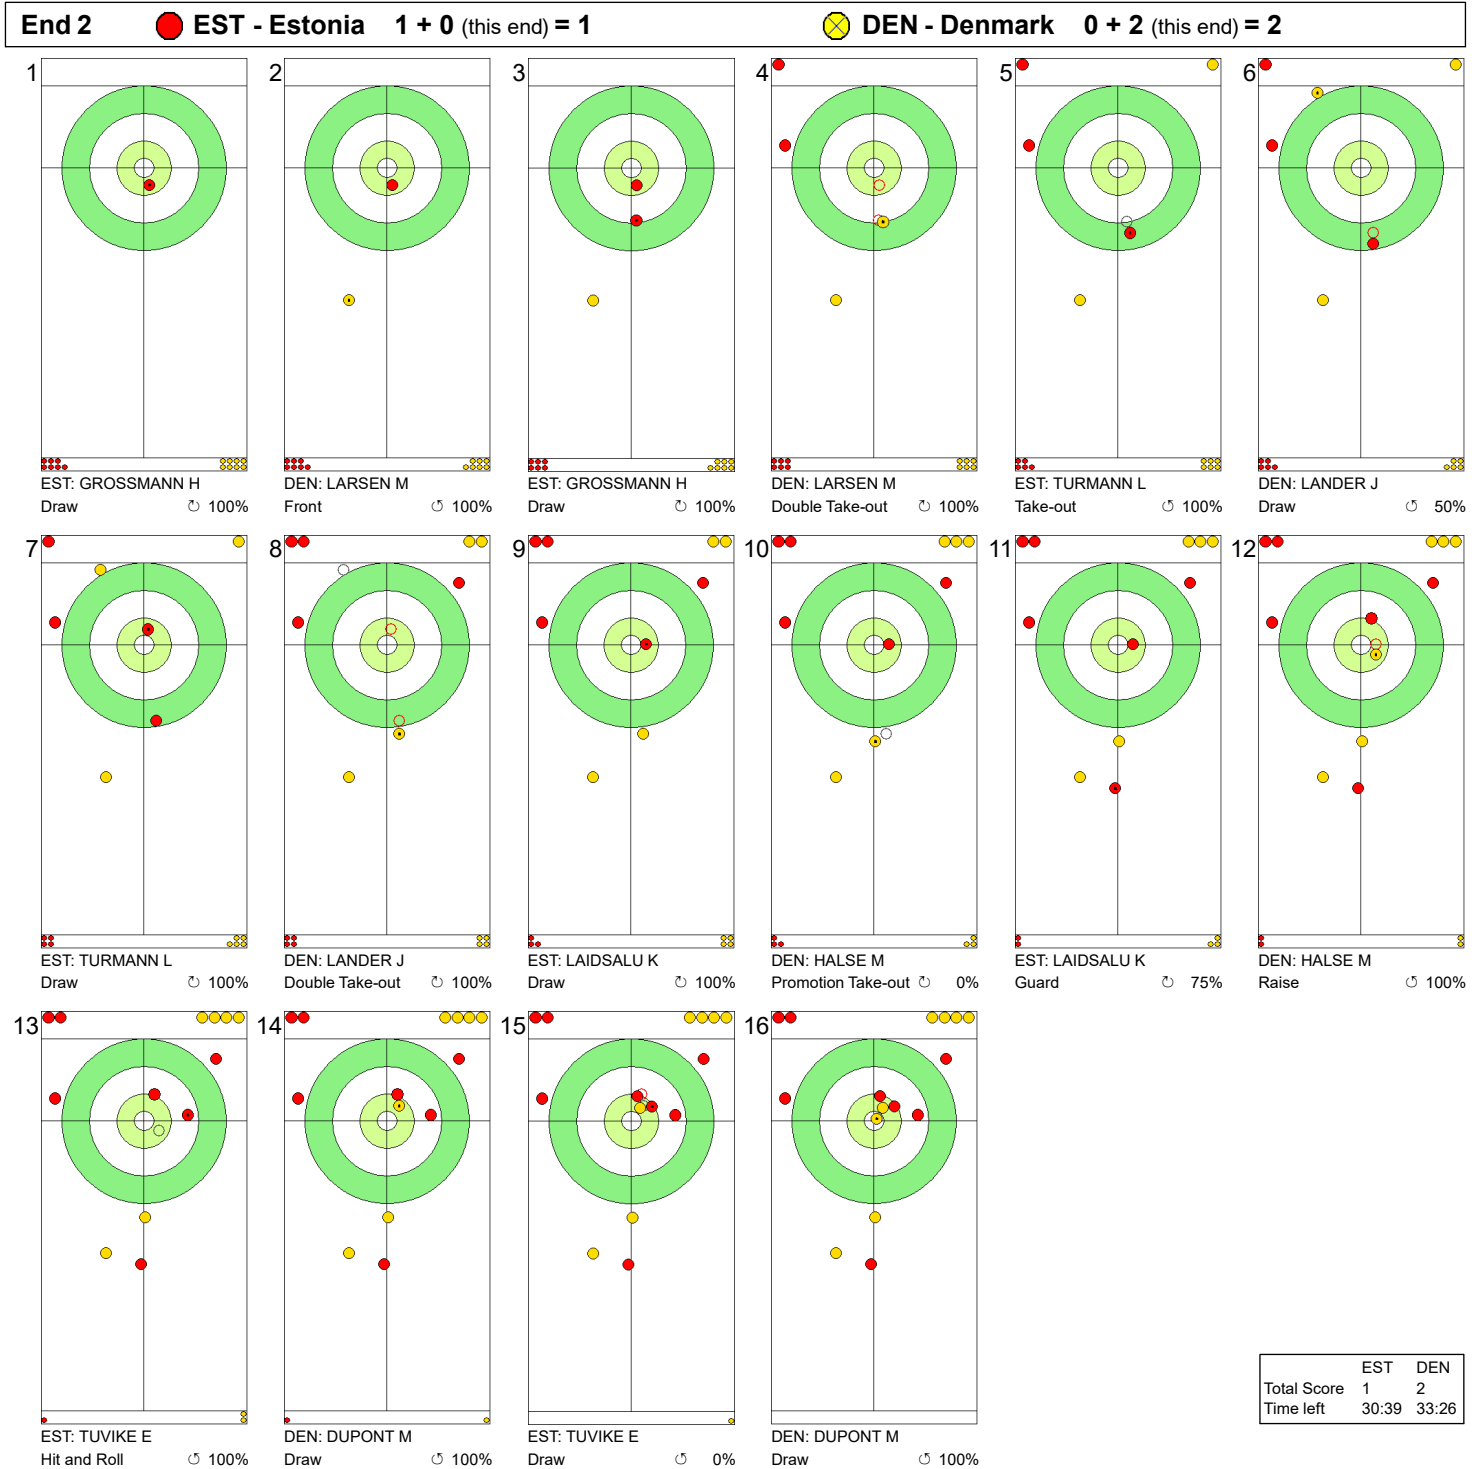

MON 18 MAR 2024
Start Time 19:00

Round Robin Session 8 - Sheet D

Game - Shot by Shot

Legend:
 ↻ Clockwise ↺ Counter-clockwise - Not considered

MON 18 MAR 2024
Start Time 19:00

Round Robin Session 8 - Sheet D

WORLD CURLING

Game - Shot by Shot

Legend:
 ↻ Clockwise ↺ Counter-clockwise - Not considered

MON 18 MAR 2024
Start Time 19:00

Round Robin Session 8 - Sheet D

WORLD CURLING

Game - Shot by Shot

Legend:
 ↻ Clockwise ↺ Counter-clockwise - Not considered

MON 18 MAR 2024
Start Time 19:00

Round Robin Session 8 - Sheet D

WORLD CURLING

Game - Shot by Shot

End 4 ● **EST - Estonia** 3 + 1 (this end) = 4 ● **DEN - Denmark** 2 + 0 (this end) = 2

	EST	DEN
Total Score	4	2
Time left	24:23	28:39