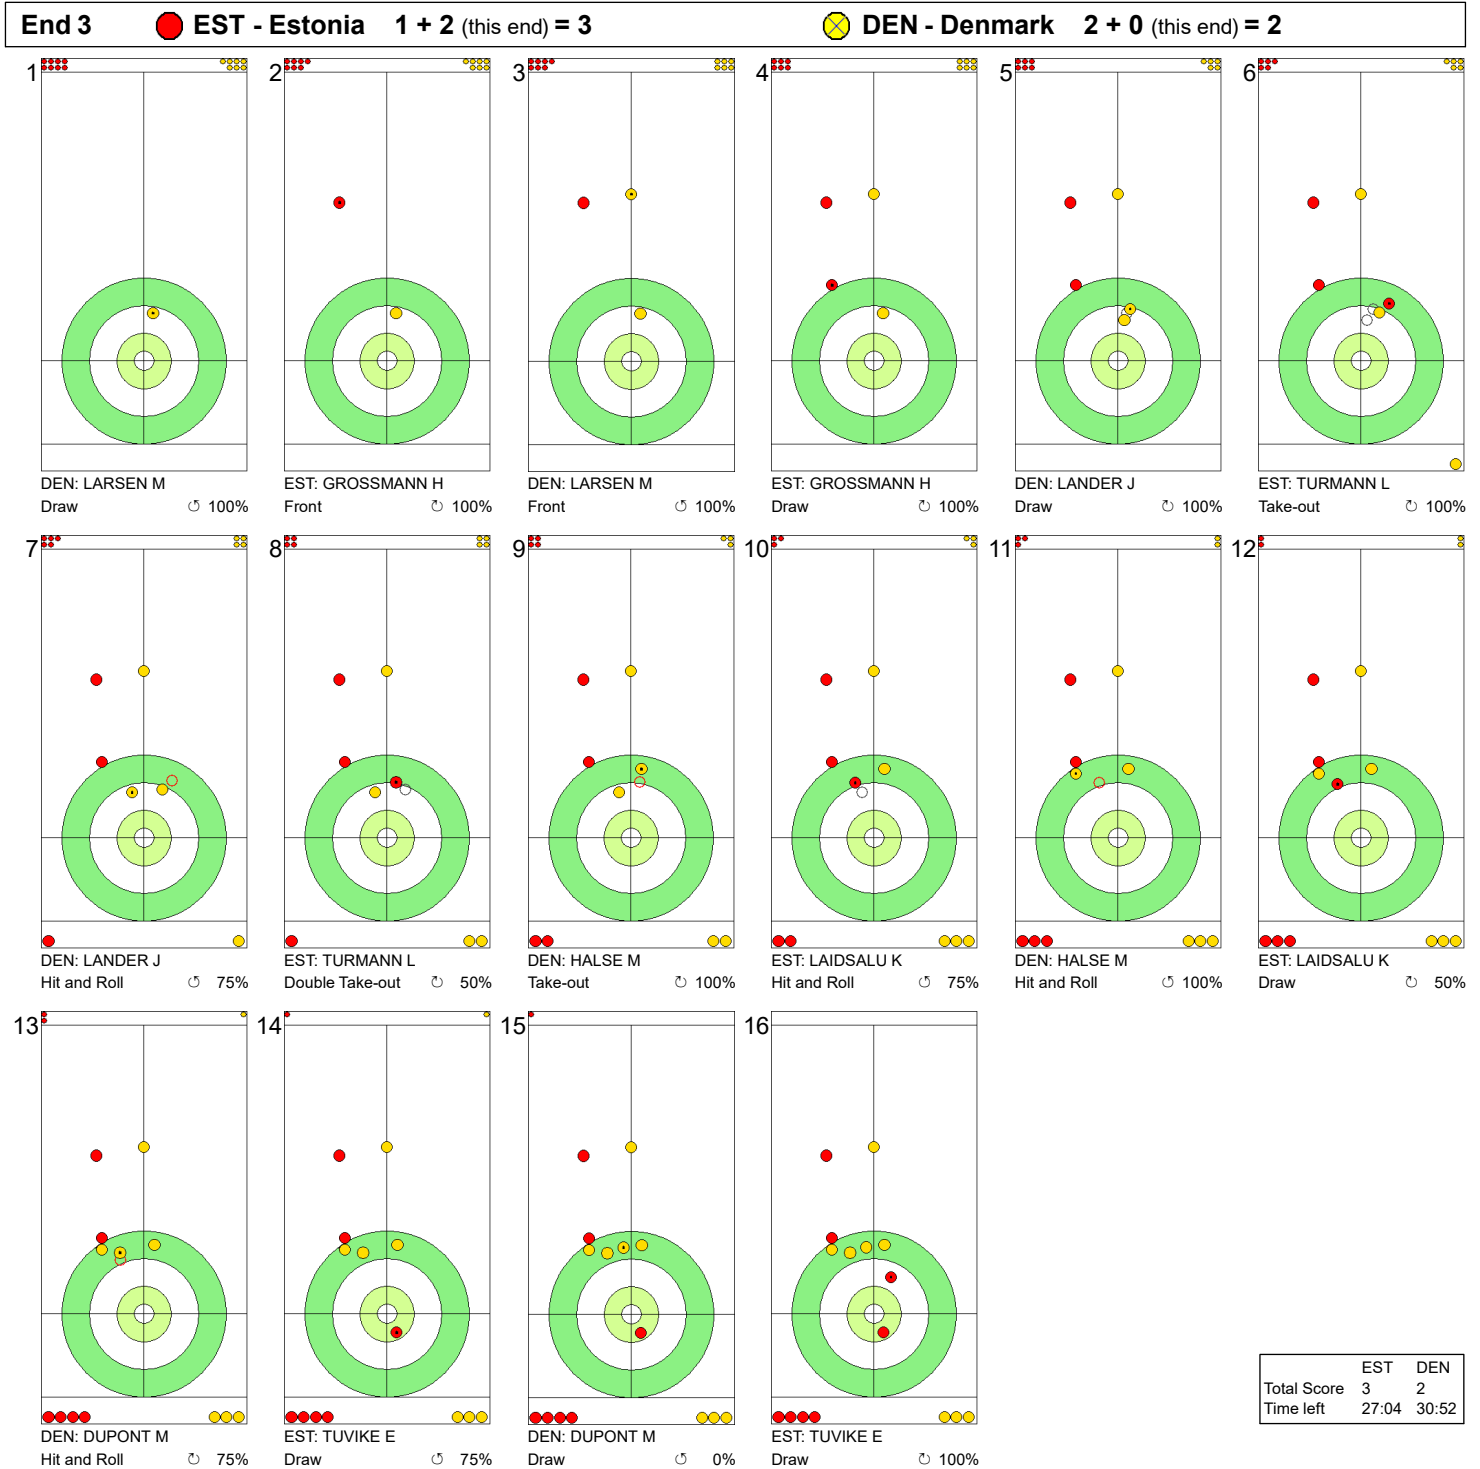

MON 18 MAR 2024
Start Time 19:00

Round Robin Session 8 - Sheet D

Game - Shot by Shot

Legend:
 ↻ Clockwise ↺ Counter-clockwise - Not considered

MON 18 MAR 2024
Start Time 19:00

Round Robin Session 8 - Sheet D

WORLD CURLING

Game - Shot by Shot

Legend:
 ↻ Clockwise ↺ Counter-clockwise - Not considered

MON 18 MAR 2024
Start Time 19:00

Round Robin Session 8 - Sheet D

WORLD CURLING

Game - Shot by Shot

Legend:
 ↻ Clockwise ↺ Counter-clockwise - Not considered

MON 18 MAR 2024
Start Time 19:00

Round Robin Session 8 - Sheet D

WORLD CURLING

Game - Shot by Shot

End 4 ● **EST - Estonia** 3 + 1 (this end) = 4 ● **DEN - Denmark** 2 + 0 (this end) = 2

	EST	DEN
Total Score	4	2
Time left	24:23	28:39