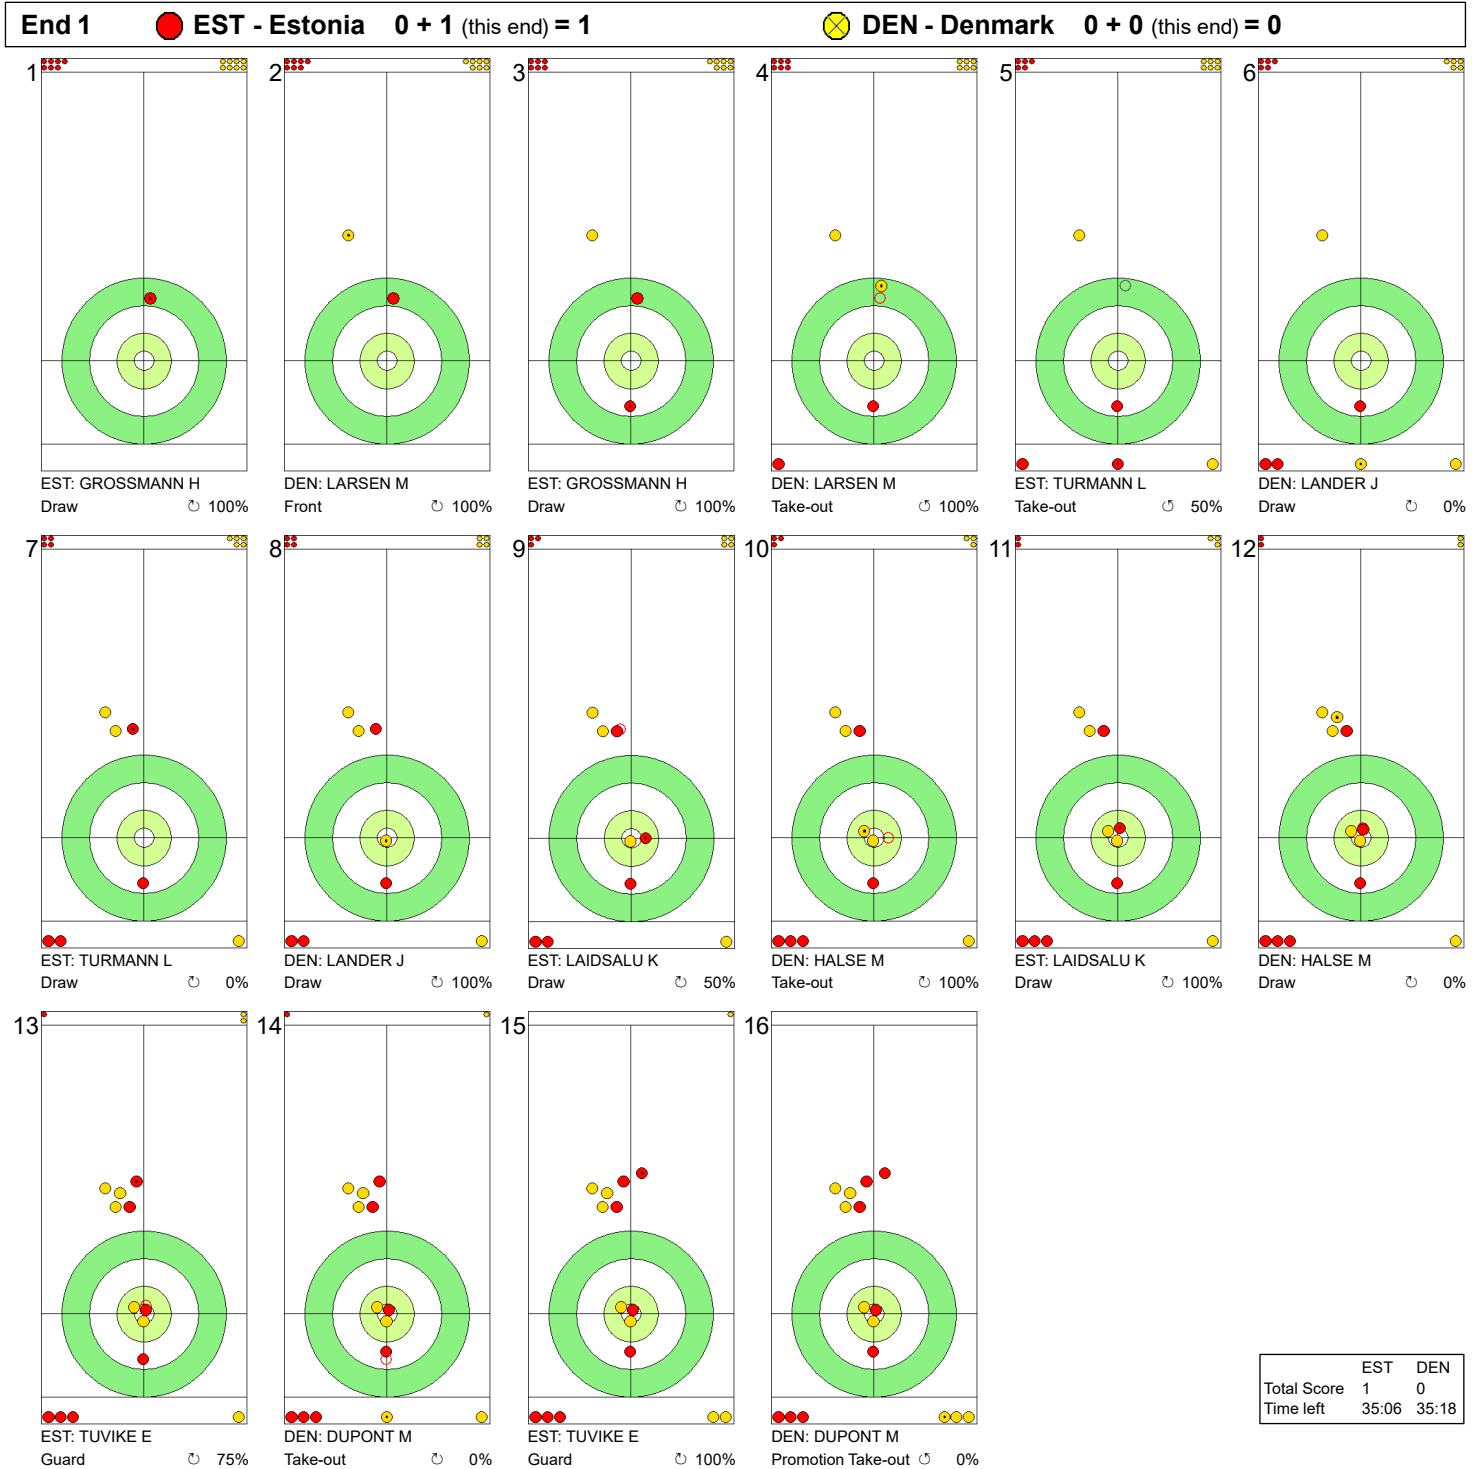

MON 18 MAR 2024
Start Time 19:00

Round Robin Session 8 - Sheet D

Game - Shot by Shot

Legend:
 ↻ Clockwise ↺ Counter-clockwise - Not considered

MON 18 MAR 2024
Start Time 19:00

Round Robin Session 8 - Sheet D

WORLD CURLING

Game - Shot by Shot

Legend:
 ↻ Clockwise ↺ Counter-clockwise - Not considered

MON 18 MAR 2024
Start Time 19:00

Round Robin Session 8 - Sheet D

WORLD CURLING

Game - Shot by Shot

Legend:
 ↻ Clockwise ↺ Counter-clockwise - Not considered

MON 18 MAR 2024
Start Time 19:00

Round Robin Session 8 - Sheet D

WORLD CURLING

Game - Shot by Shot

End 4 ● **EST - Estonia** 3 + 1 (this end) = 4 ● **DEN - Denmark** 2 + 0 (this end) = 2

	EST	DEN
Total Score	4	2
Time left	24:23	28:39