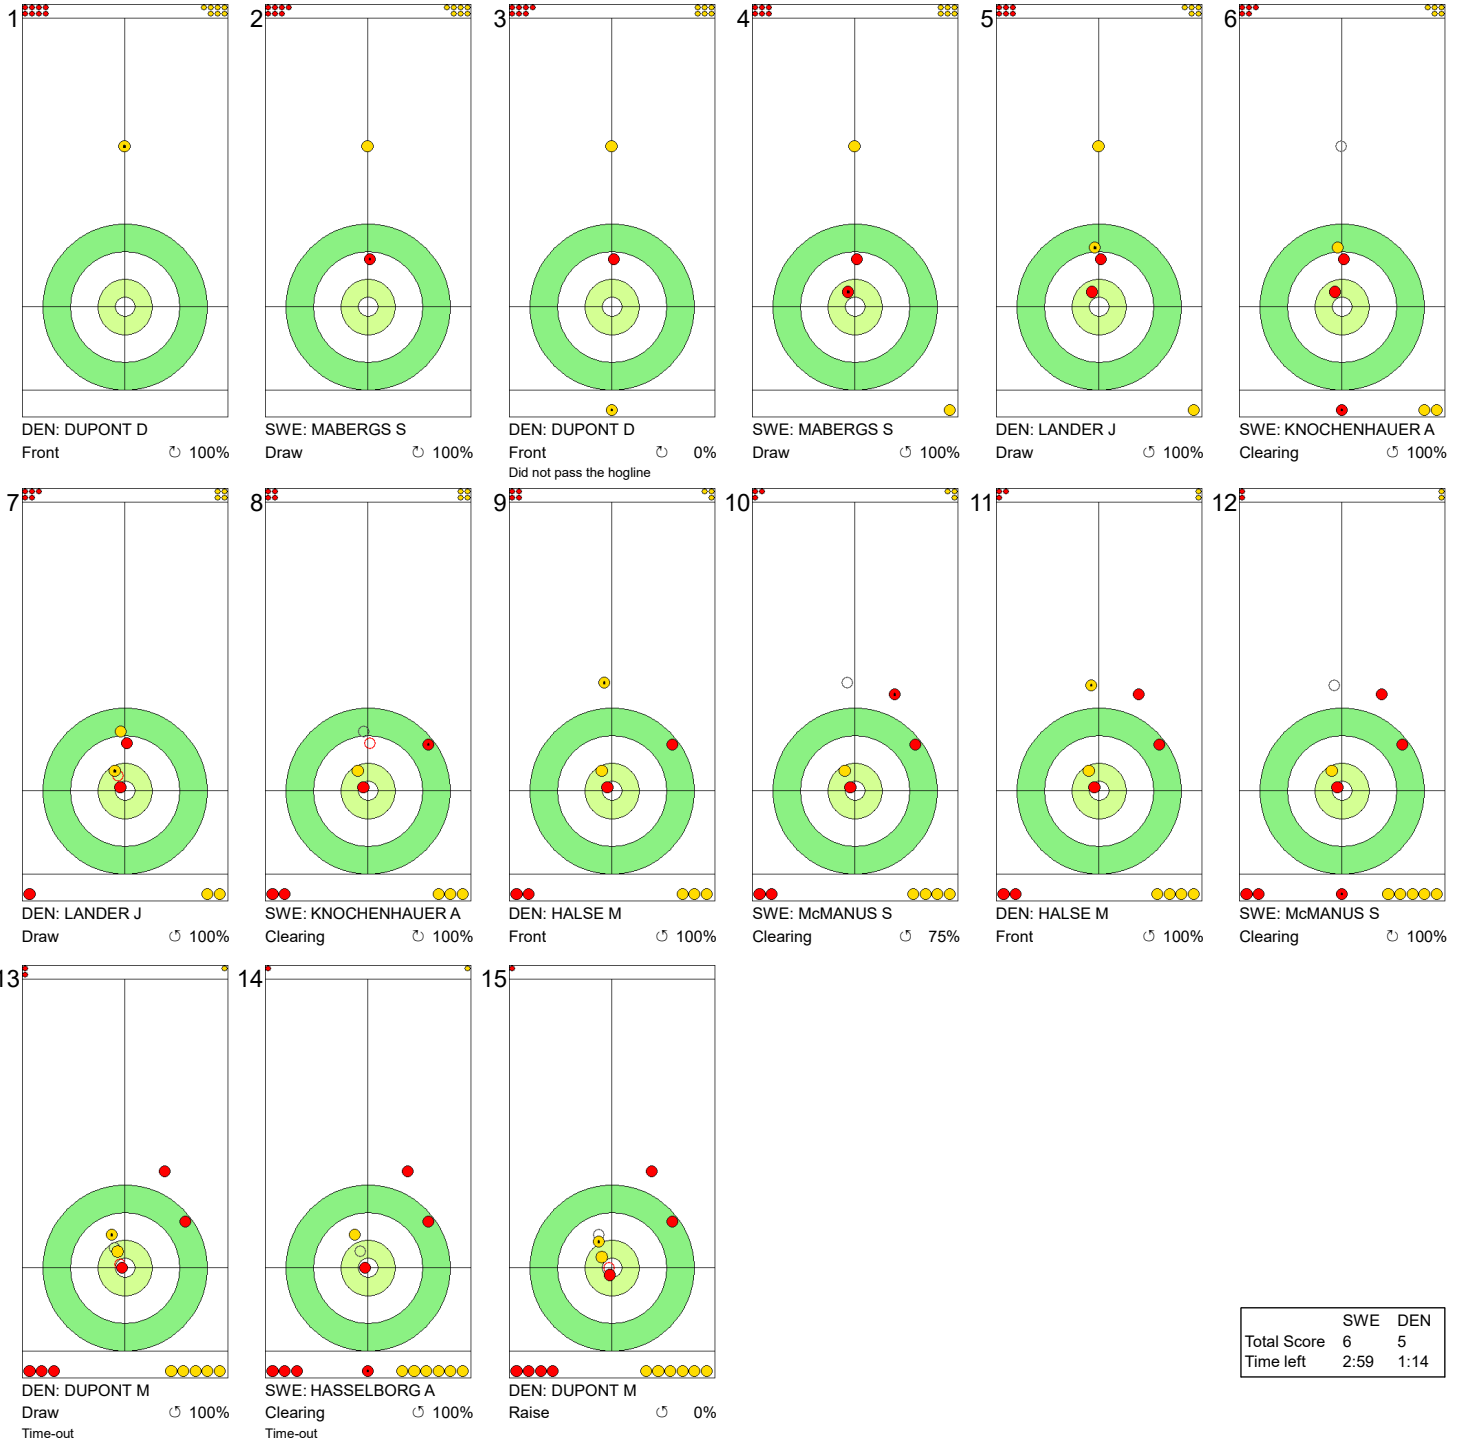

TUE 19 MAR 2024
Start Time 19:00

Round Robin Session 11 - Sheet C

WORLD CURLING

Game - Shot by Shot

End 4 ● SWE - Sweden 2 + 0 (this end) = 2			● DEN - Denmark 1 + 0 (this end) = 1		
1 SWE: MABERGS S Front 100%	2 DEN: DUPONT D Draw 75%	3 SWE: MABERGS S Draw 75%	4 DEN: DUPONT D Take-out 0% No tick zone violation	5 SWE: KNOCHENHAUER A Draw 100%	6 DEN: LANDER J Double Take-out 100%
7 SWE: KNOCHENHAUER A Double Take-out 50%	8 DEN: LANDER J Draw 75%	9 SWE: McMANUS S Take-out 100%	10 DEN: HALSE M Take-out 100%	11 SWE: McMANUS S Double Take-out 100%	12 DEN: HALSE M Take-out 100%
13 SWE: HASSELBORG A Take-out 100%	14 DEN: DUPONT M Take-out 100%	15 SWE: HASSELBORG A Take-out 100%	16 DEN: DUPONT M Clearing 100%		

TUE 19 MAR 2024
Start Time 19:00

Round Robin Session 11 - Sheet C

WORLD CURLING

Game - Shot by Shot

Legend:
 ↻ Clockwise ↺ Counter-clockwise - Not considered

TUE 19 MAR 2024
Start Time 19:00

Round Robin Session 11 - Sheet C

Game - Shot by Shot

Legend:
 ↻ Clockwise ↺ Counter-clockwise - Not considered

TUE 19 MAR 2024
Start Time 19:00

Round Robin Session 11 - Sheet C

WORLD CURLING

Game - Shot by Shot

Legend:
 ↻ Clockwise ↺ Counter-clockwise - Not considered

TUE 19 MAR 2024
Start Time 19:00

Round Robin Session 11 - Sheet C

WORLD CURLING

Game - Shot by Shot

End 11 **SWE - Sweden 5 + 1 (this end) = 6** **DEN - Denmark 5 + 0 (this end) = 5**

	SWE	DEN
Total Score	6	5
Time left	2:59	1:14