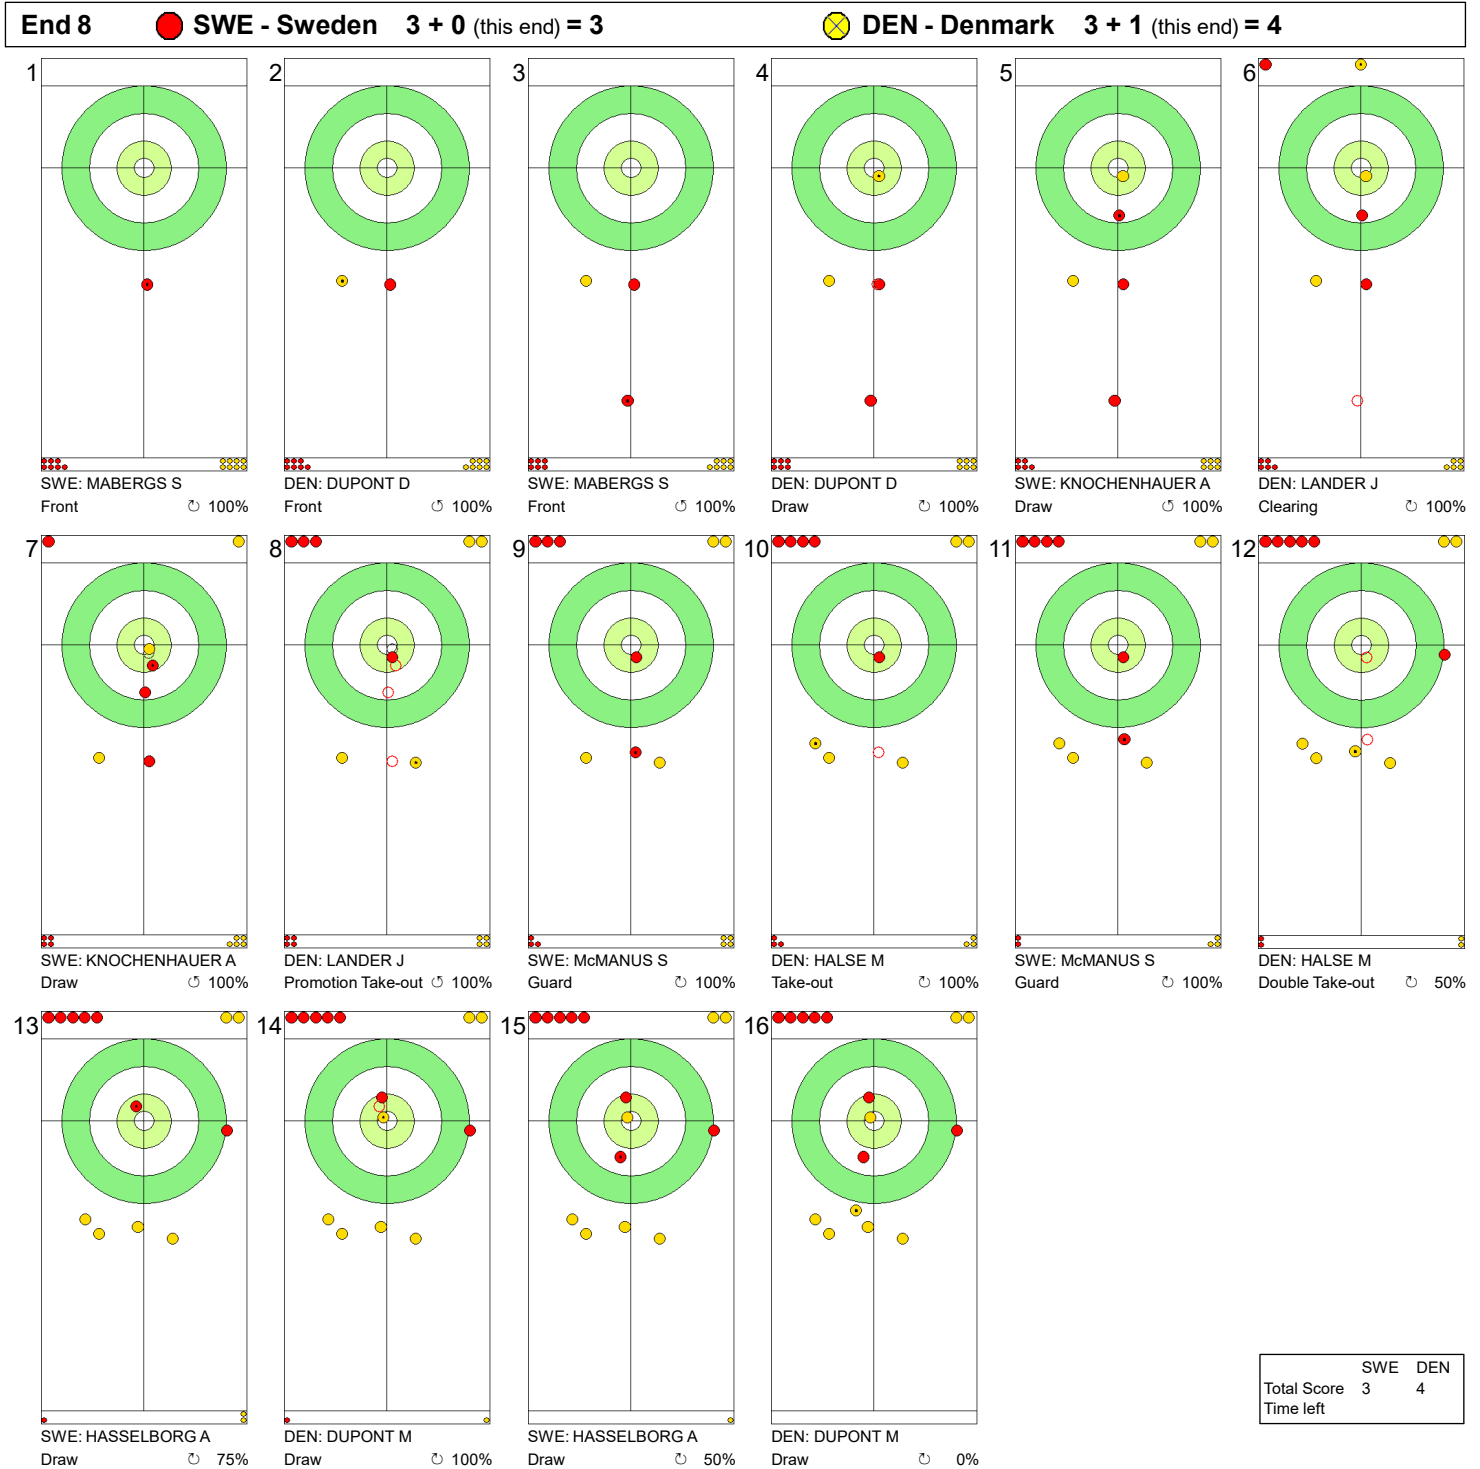

	SWE	DEN
Total Score	2	3
Time left		

Legend:
↻ Clockwise ↻ Counter-clockwise - Not considered

TUE 19 MAR 2024
Start Time 19:00

Round Robin Session 11 - Sheet C

WORLD CURLING

Game - Shot by Shot

End 6 ● **SWE - Sweden 2 + 0 (this end) = 2** ● **DEN - Denmark 3 + 0 (this end) = 3**

	SWE	DEN
Total Score	2	3
Time left		

Legend:
 ↻ Clockwise ↺ Counter-clockwise - Not considered

TUE 19 MAR 2024
Start Time 19:00

Round Robin Session 11 - Sheet C

WORLD
CURLING

Game - Shot by Shot

Legend:
 ↻ Clockwise ↺ Counter-clockwise - Not considered

TUE 19 MAR 2024
Start Time 19:00

Round Robin Session 11 - Sheet C

WORLD CURLING

Game - Shot by Shot

Legend:
 ↻ Clockwise ↺ Counter-clockwise - Not considered

TUE 19 MAR 2024
Start Time 19:00

Round Robin Session 11 - Sheet C

TUE 19 MAR 2024
Start Time 19:00

Round Robin Session 11 - Sheet C

WORLD CURLING

Game - Shot by Shot

End 11 **SWE - Sweden 5 + 1 (this end) = 6** **DEN - Denmark 5 + 0 (this end) = 5**

	SWE	DEN
Total Score	6	5
Time left	2:59	1:14