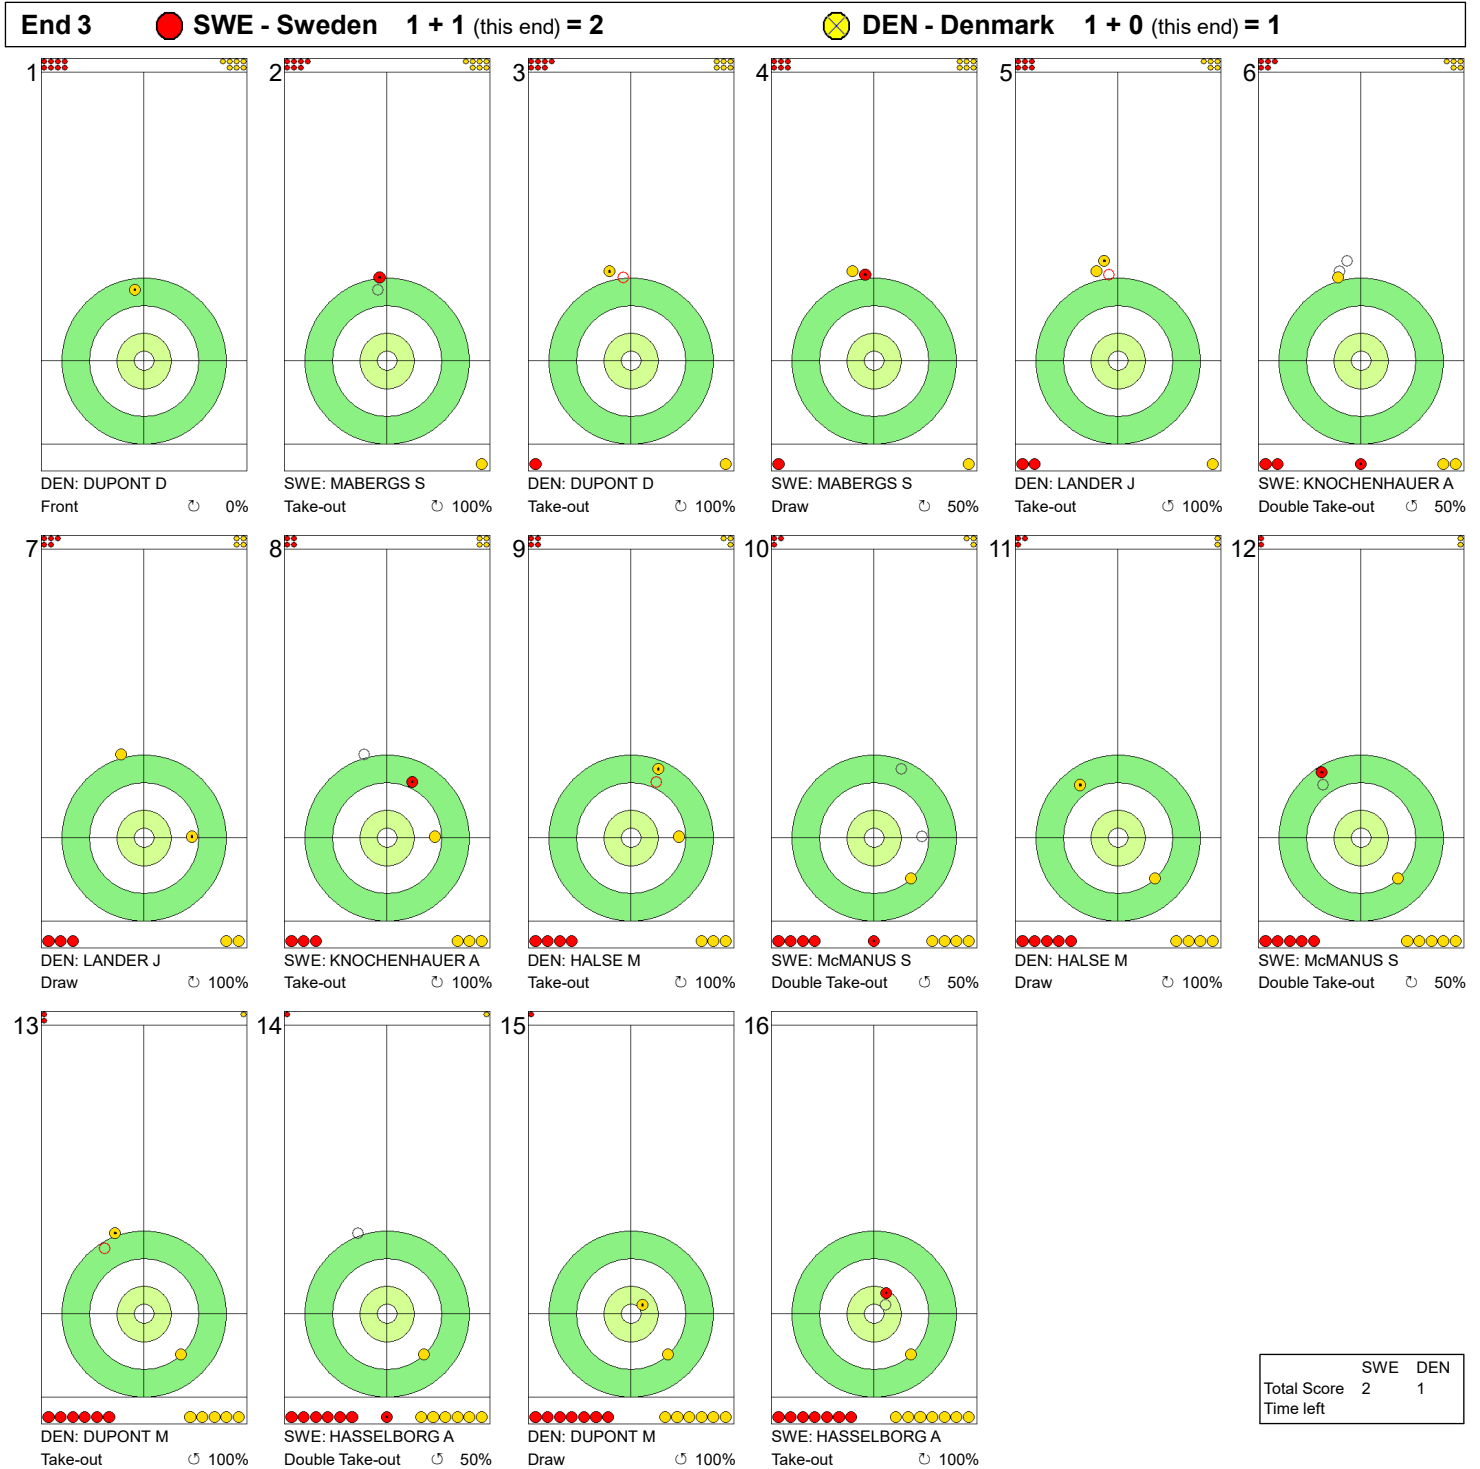

WORLD CURLING

Game - Shot by Shot

Legend:
 ↻ Clockwise ↺ Counter-clockwise - Not considered

TUE 19 MAR 2024
Start Time 19:00

Round Robin Session 11 - Sheet C

WORLD CURLING

Game - Shot by Shot

Legend:
 ↻ Clockwise ↺ Counter-clockwise - Not considered

TUE 19 MAR 2024
Start Time 19:00

Round Robin Session 11 - Sheet C

WORLD CURLING

Game - Shot by Shot

End 4 ● SWE - Sweden 2 + 0 (this end) = 2			● DEN - Denmark 1 + 0 (this end) = 1		
1 SWE: MABERGS S Front 100%	2 DEN: DUPONT D Draw 75%	3 SWE: MABERGS S Draw 75%	4 DEN: DUPONT D Take-out 0% No tick zone violation	5 SWE: KNOCHENHAUER A Draw 100%	6 DEN: LANDER J Double Take-out 100%
7 SWE: KNOCHENHAUER A Double Take-out 50%	8 DEN: LANDER J Draw 75%	9 SWE: McMANUS S Take-out 100%	10 DEN: HALSE M Take-out 100%	11 SWE: McMANUS S Double Take-out 100%	12 DEN: HALSE M Take-out 100%
13 SWE: HASSELBORG A Take-out 100%	14 DEN: DUPONT M Take-out 100%	15 SWE: HASSELBORG A Take-out 100%	16 DEN: DUPONT M Clearing 100%		

	SWE	DEN
Total Score	2	1
Time left		

Legend:
 ↻ Clockwise ↺ Counter-clockwise - Not considered

TUE 19 MAR 2024
Start Time 19:00

Round Robin Session 11 - Sheet C

Game - Shot by Shot

End 5 ● **SWE - Sweden 2 + 0 (this end) = 2** ⊗ **DEN - Denmark 1 + 2 (this end) = 3**

	SWE	DEN
Total Score	2	3
Time left		

Legend:
↻ Clockwise ↻ Counter-clockwise - Not considered

TUE 19 MAR 2024
Start Time 19:00

Round Robin Session 11 - Sheet C

WORLD CURLING

Game - Shot by Shot

End 6 ● **SWE - Sweden 2 + 0 (this end) = 2** ● **DEN - Denmark 3 + 0 (this end) = 3**