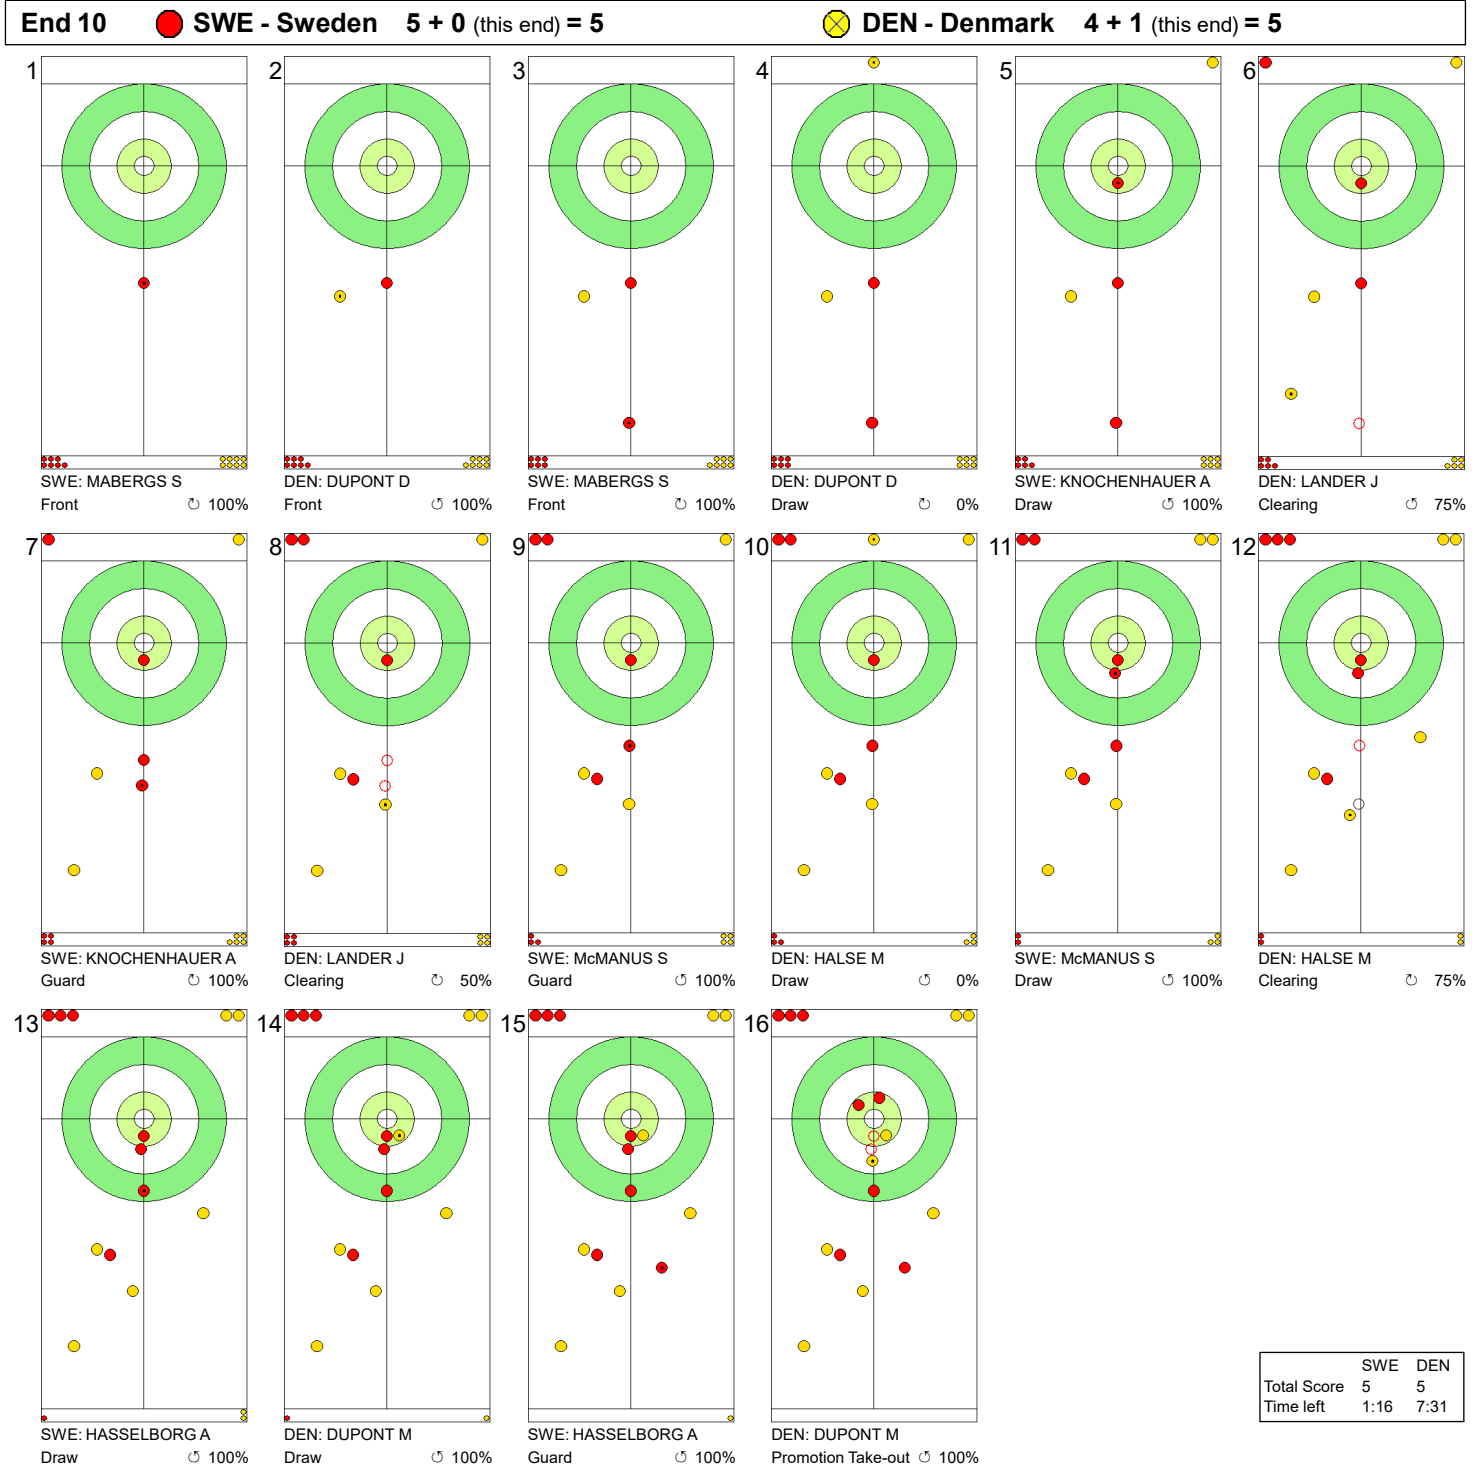

TUE 19 MAR 2024
Start Time 19:00

Round Robin Session 11 - Sheet C

WORLD CURLING

Game - Shot by Shot

End 4 ● SWE - Sweden 2 + 0 (this end) = 2			● DEN - Denmark 1 + 0 (this end) = 1		
1 SWE: MABERGS S Front 100%	2 DEN: DUPONT D Draw 75%	3 SWE: MABERGS S Draw 75%	4 DEN: DUPONT D Take-out 0% No tick zone violation	5 SWE: KNOCHENHAUER A Draw 100%	6 DEN: LANDER J Double Take-out 100%
7 SWE: KNOCHENHAUER A Double Take-out 50%	8 DEN: LANDER J Draw 75%	9 SWE: McMANUS S Take-out 100%	10 DEN: HALSE M Take-out 100%	11 SWE: McMANUS S Double Take-out 100%	12 DEN: HALSE M Take-out 100%
13 SWE: HASSELBORG A Take-out 100%	14 DEN: DUPONT M Take-out 100%	15 SWE: HASSELBORG A Take-out 100%	16 DEN: DUPONT M Clearing 100%		

TUE 19 MAR 2024
Start Time 19:00

Round Robin Session 11 - Sheet C

WORLD CURLING

Game - Shot by Shot

Legend:
 ↻ Clockwise ↺ Counter-clockwise - Not considered

TUE 19 MAR 2024
Start Time 19:00

Round Robin Session 11 - Sheet C

Game - Shot by Shot

Legend:
 ↻ Clockwise ↺ Counter-clockwise - Not considered

TUE 19 MAR 2024
Start Time 19:00

Round Robin Session 11 - Sheet C

WORLD CURLING

Game - Shot by Shot

Legend:
 ↻ Clockwise ↺ Counter-clockwise - Not considered

TUE 19 MAR 2024
Start Time 19:00

Round Robin Session 11 - Sheet C

WORLD CURLING

Game - Shot by Shot

End 11 **SWE - Sweden 5 + 1 (this end) = 6** **DEN - Denmark 5 + 0 (this end) = 5**

	SWE	DEN
Total Score	6	5
Time left	2:59	1:14