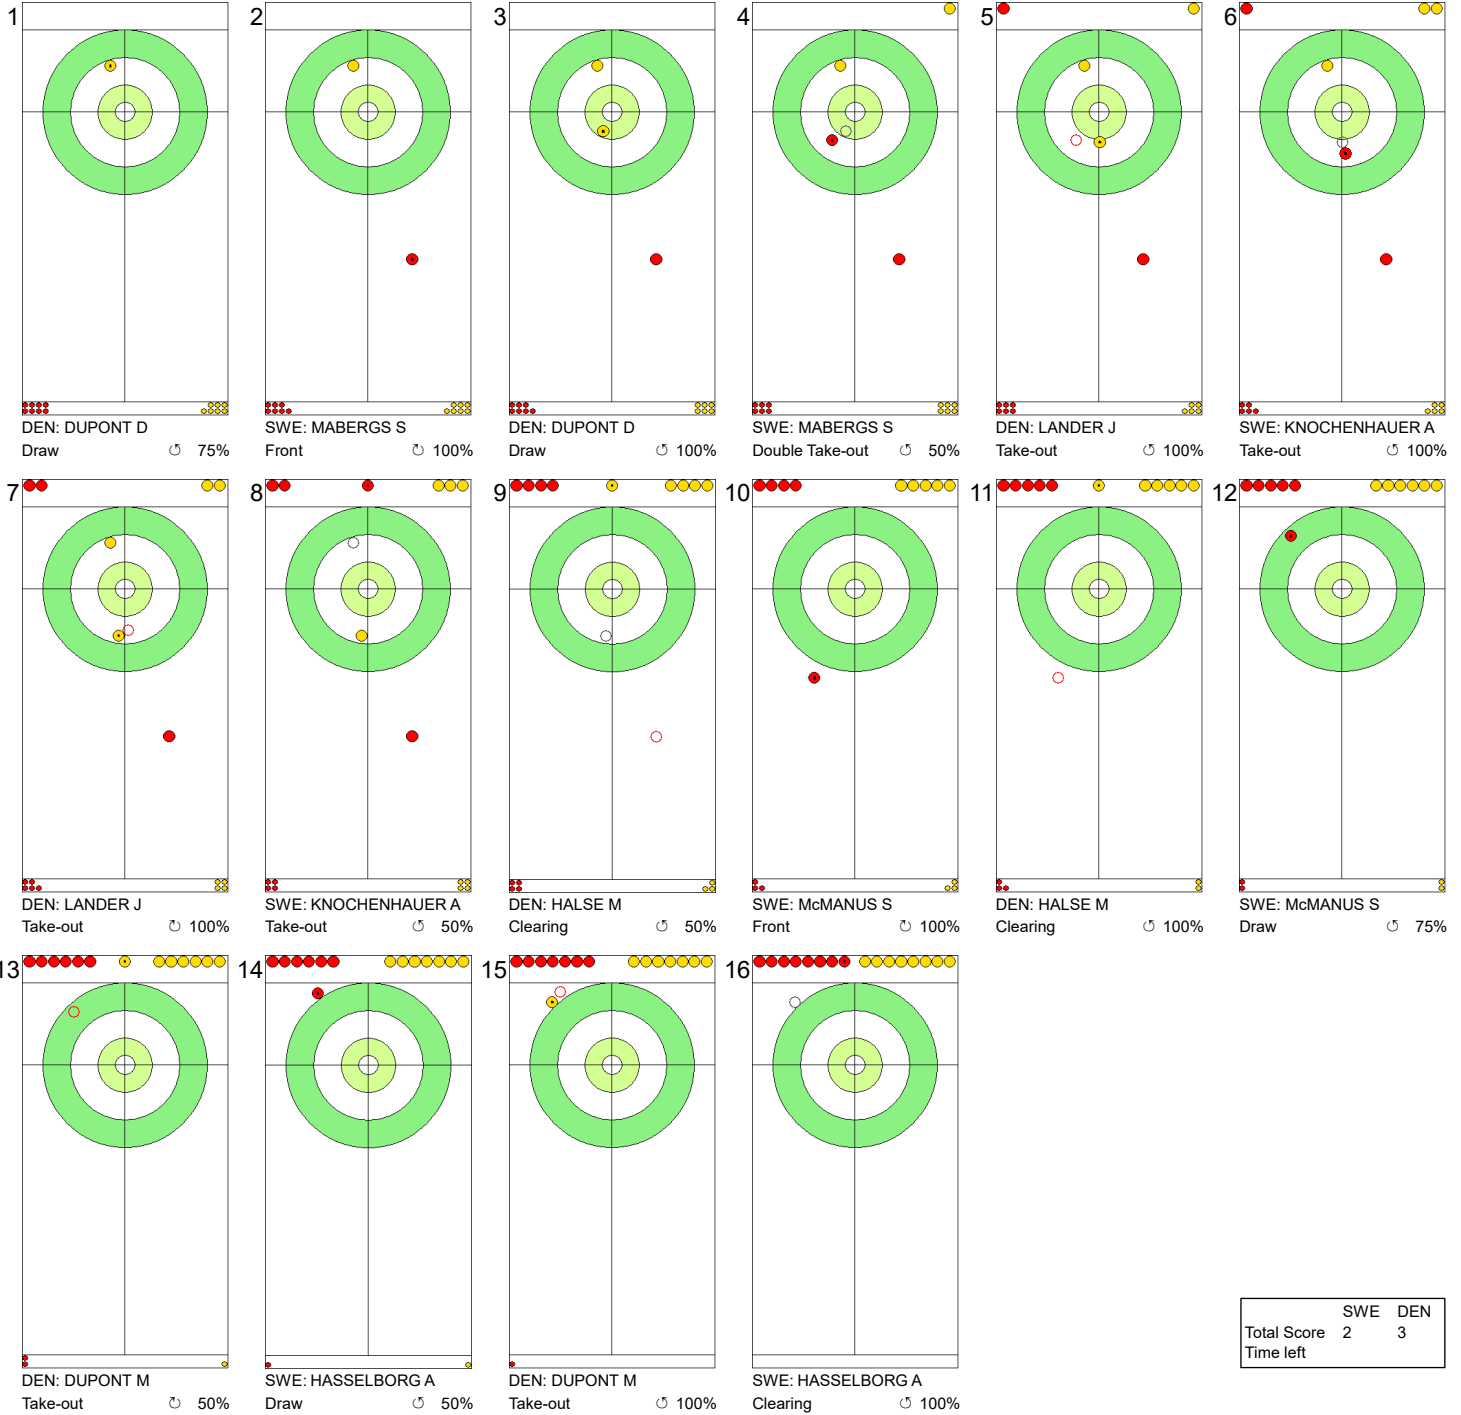

	SWE	DEN
Total Score	2	1
Time left		

Legend:
 ↻ Clockwise ↺ Counter-clockwise - Not considered

TUE 19 MAR 2024
Start Time 19:00

Round Robin Session 11 - Sheet C

Game - Shot by Shot

End 5 ● **SWE - Sweden 2 + 0 (this end) = 2** ⊗ **DEN - Denmark 1 + 2 (this end) = 3**

Shot	Player	Shot Type	Percentage
1	SWE: MABERGS S	Front	100%
2	DEN: DUPONT D	Draw	75%
3	SWE: MABERGS S	Draw	75%
4	DEN: DUPONT D	Raise	50%
5	SWE: KNOCHENHAUER A	Take-out	100%
6	DEN: LANDER J	Take-out	100%
7	SWE: KNOCHENHAUER A	Double Take-out	0%
8	DEN: LANDER J	Take-out	100%
9	SWE: McMANUS S	Double Take-out	100%
10	DEN: HALSE M	Draw	100%
11	SWE: McMANUS S	Raise	75%
12	DEN: HALSE M	Draw	100%
13	SWE: HASSELBORG A	Double Take-out	50%
14	DEN: DUPONT M	Take-out	100%
15	SWE: HASSELBORG A	Double Take-out	100%
16	DEN: DUPONT M	Draw	100%

	SWE	DEN
Total Score	2	3
Time left		

Legend:
↻ Clockwise ↻ Counter-clockwise - Not considered

TUE 19 MAR 2024
Start Time 19:00

Round Robin Session 11 - Sheet C

WORLD CURLING

Game - Shot by Shot

End 6 ● **SWE - Sweden 2 + 0 (this end) = 2** ● **DEN - Denmark 3 + 0 (this end) = 3**

	SWE	DEN
Total Score	2	3
Time left		

Legend:
 ↻ Clockwise ↺ Counter-clockwise - Not considered

TUE 19 MAR 2024
Start Time 19:00

Round Robin Session 11 - Sheet C

WORLD
CURLING

Game - Shot by Shot

Legend:
 ↻ Clockwise ↺ Counter-clockwise - Not considered