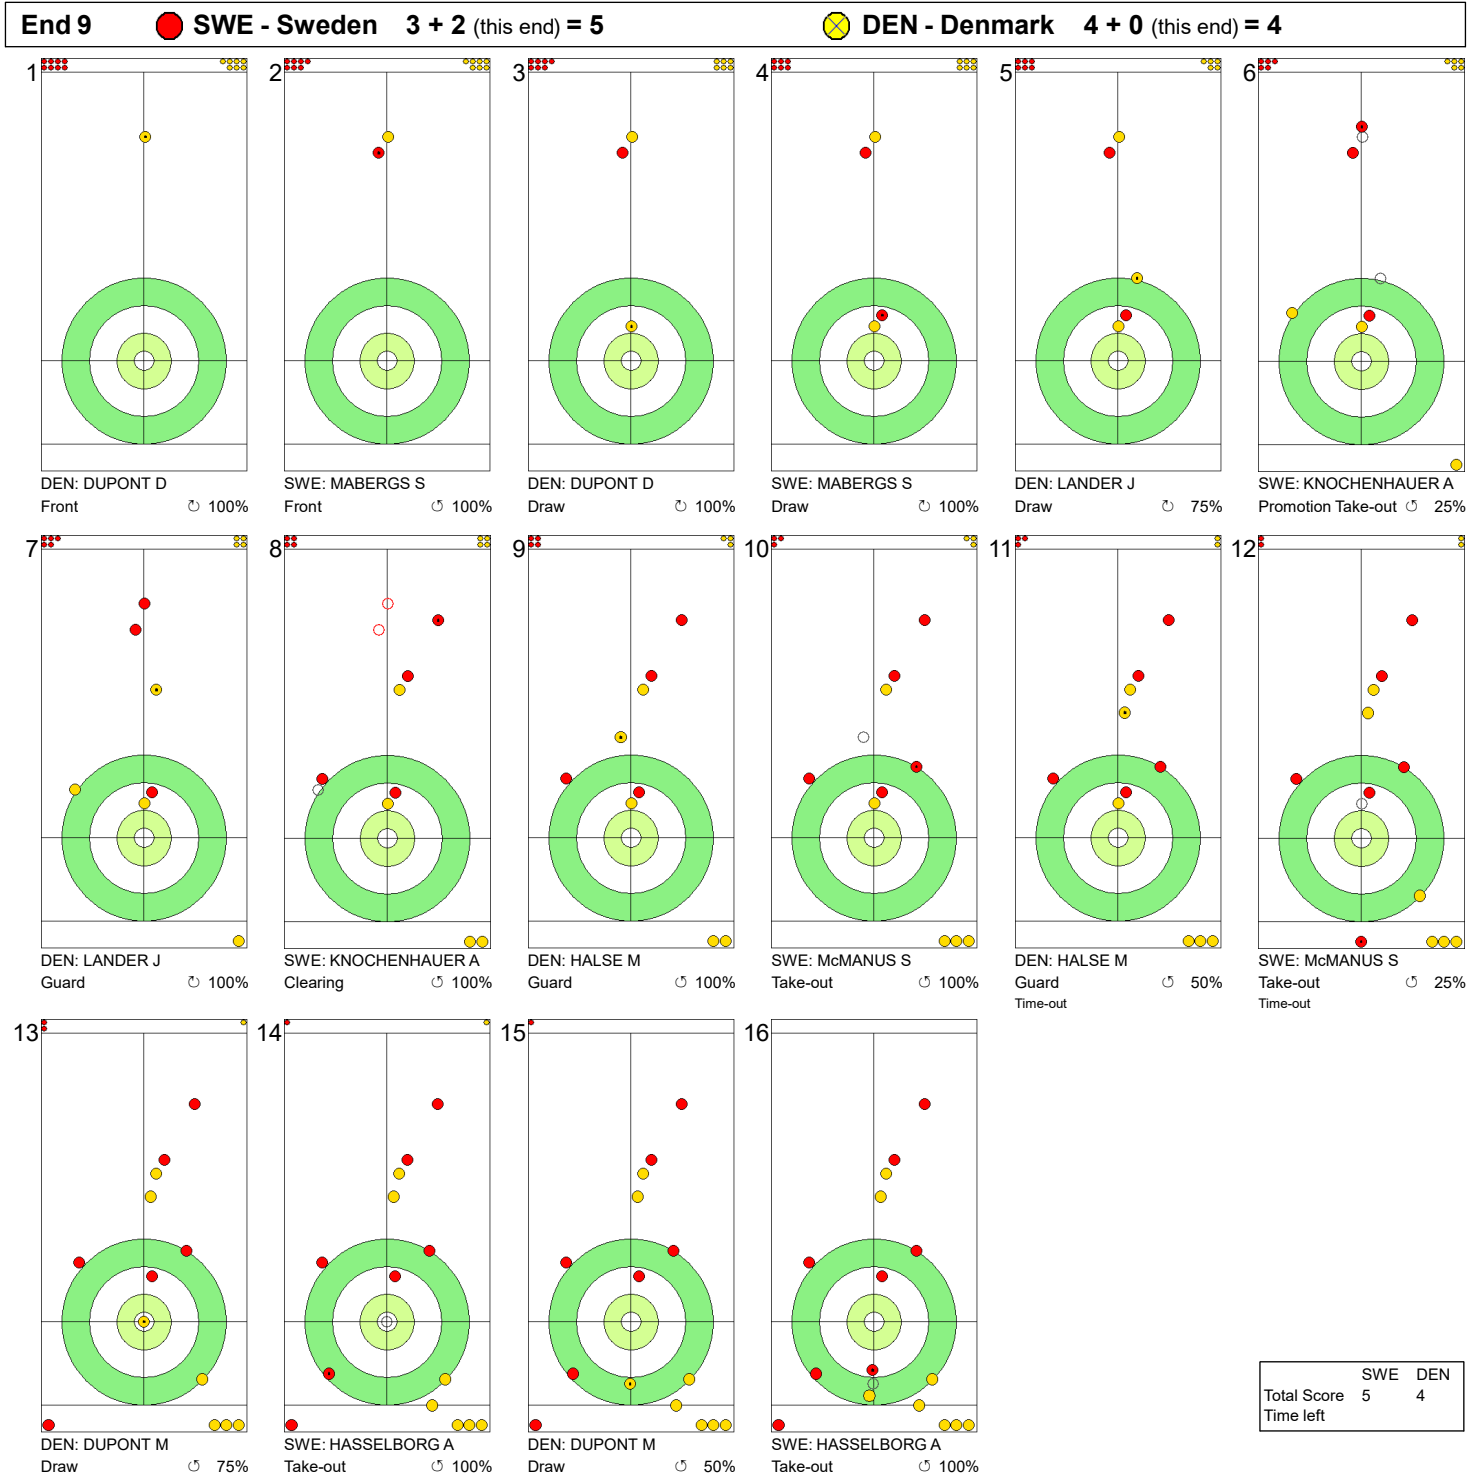

	SWE	DEN
Total Score	2	3
Time left		

Legend:
 ↻ Clockwise ↺ Counter-clockwise - Not considered

TUE 19 MAR 2024
Start Time 19:00

Round Robin Session 11 - Sheet C

WORLD
CURLING

Game - Shot by Shot

Legend:
 ↻ Clockwise ↺ Counter-clockwise - Not considered

TUE 19 MAR 2024
Start Time 19:00

Round Robin Session 11 - Sheet C

WORLD CURLING

Game - Shot by Shot

Legend:
 ↻ Clockwise ↺ Counter-clockwise - Not considered

TUE 19 MAR 2024
Start Time 19:00

Round Robin Session 11 - Sheet C

Game - Shot by Shot

Legend:
 ↻ Clockwise ↺ Counter-clockwise - Not considered

TUE 19 MAR 2024
Start Time 19:00

Round Robin Session 11 - Sheet C

WORLD CURLING

Game - Shot by Shot

Legend:
 ↻ Clockwise ↺ Counter-clockwise - Not considered

TUE 19 MAR 2024
Start Time 19:00

Round Robin Session 11 - Sheet C

WORLD CURLING

Game - Shot by Shot

End 11 **SWE - Sweden 5 + 1 (this end) = 6** **DEN - Denmark 5 + 0 (this end) = 5**

	SWE	DEN
Total Score	6	5
Time left	2:59	1:14