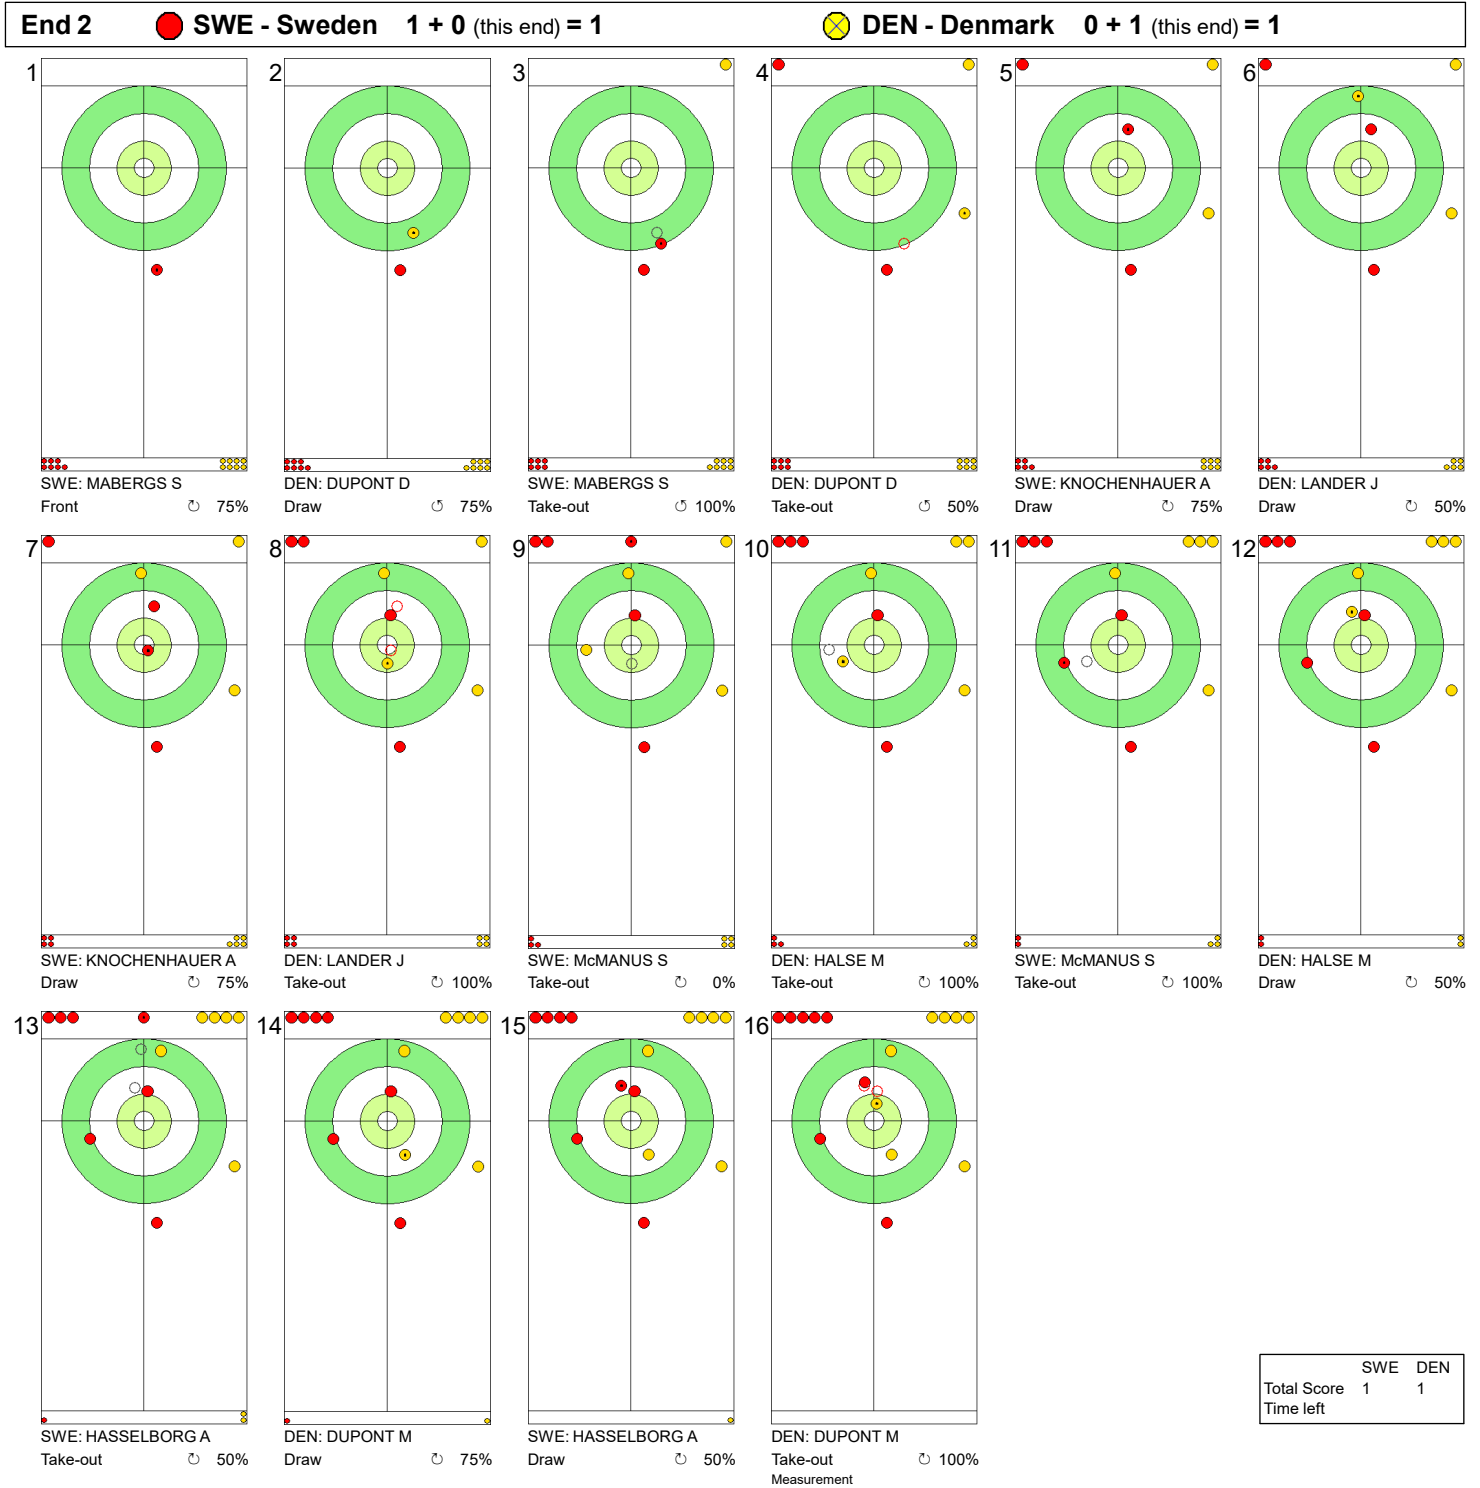

TUE 19 MAR 2024
Start Time 19:00

Round Robin Session 11 - Sheet C

Game - Shot by Shot

Legend:
 Clockwise Counter-clockwise - Not considered

TUE 19 MAR 2024
Start Time 19:00

Round Robin Session 11 - Sheet C

WORLD CURLING

Game - Shot by Shot

Legend:
 ↻ Clockwise ↺ Counter-clockwise - Not considered

TUE 19 MAR 2024
Start Time 19:00

Round Robin Session 11 - Sheet C

WORLD CURLING

Game - Shot by Shot

Legend:
 ↻ Clockwise ↺ Counter-clockwise - Not considered

TUE 19 MAR 2024
Start Time 19:00

Round Robin Session 11 - Sheet C

WORLD CURLING

Game - Shot by Shot

End 4 ● SWE - Sweden 2 + 0 (this end) = 2			● DEN - Denmark 1 + 0 (this end) = 1		
1 SWE: MABERGS S Front 100%	2 DEN: DUPONT D Draw 75%	3 SWE: MABERGS S Draw 75%	4 DEN: DUPONT D Take-out 0% No tick zone violation	5 SWE: KNOCHENHAUER A Draw 100%	6 DEN: LANDER J Double Take-out 100%
7 SWE: KNOCHENHAUER A Double Take-out 50%	8 DEN: LANDER J Draw 75%	9 SWE: McMANUS S Take-out 100%	10 DEN: HALSE M Take-out 100%	11 SWE: McMANUS S Double Take-out 100%	12 DEN: HALSE M Take-out 100%
13 SWE: HASSELBORG A Take-out 100%	14 DEN: DUPONT M Take-out 100%	15 SWE: HASSELBORG A Take-out 100%	16 DEN: DUPONT M Clearing 100%		

	SWE	DEN
Total Score	2	1
Time left		

Legend:
 ↻ Clockwise ↺ Counter-clockwise - Not considered

TUE 19 MAR 2024
Start Time 19:00

Round Robin Session 11 - Sheet C

Game - Shot by Shot

End 5 ● **SWE - Sweden 2 + 0 (this end) = 2** ⊗ **DEN - Denmark 1 + 2 (this end) = 3**