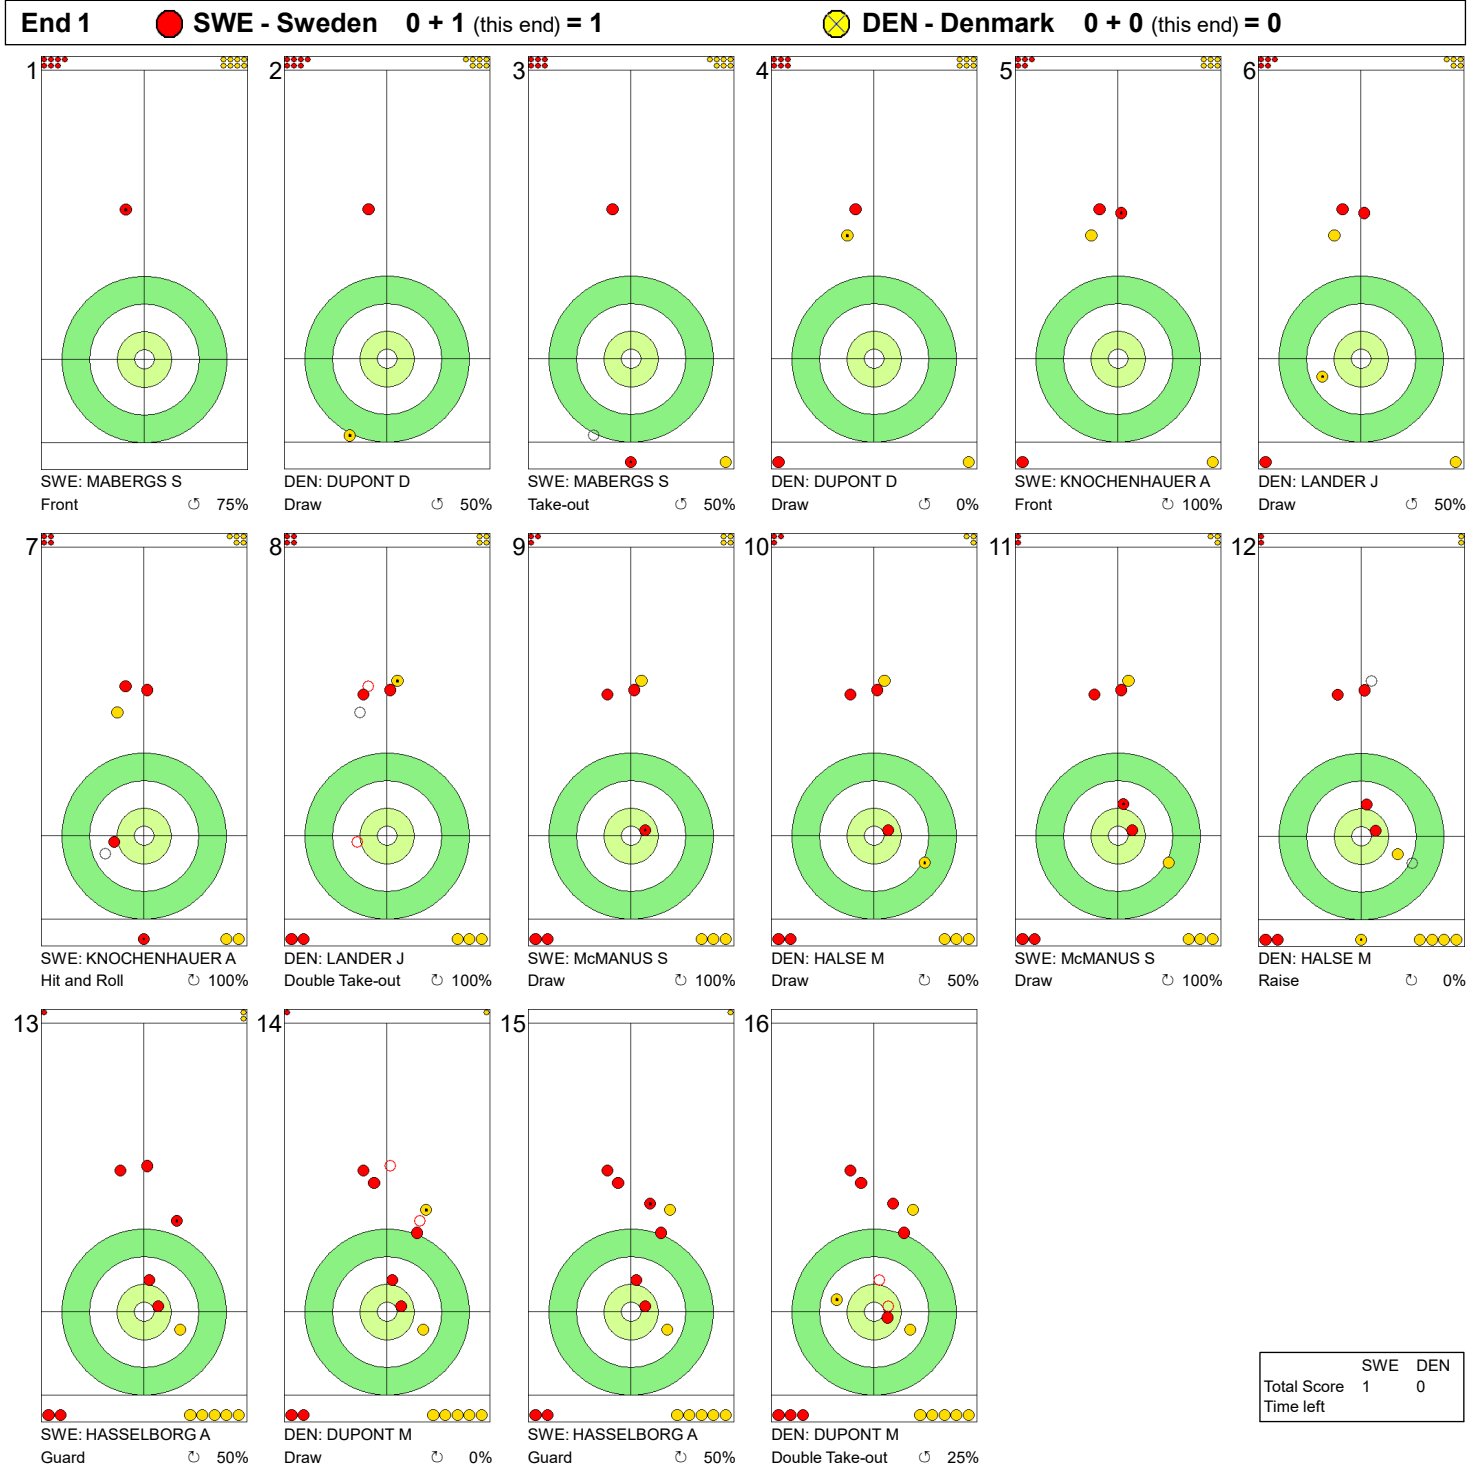

TUE 19 MAR 2024
Start Time 19:00

Round Robin Session 11 - Sheet C

Game - Shot by Shot

Legend:
 Clockwise Counter-clockwise - Not considered

TUE 19 MAR 2024
Start Time 19:00

Round Robin Session 11 - Sheet C

WORLD CURLING

Game - Shot by Shot

Legend:
 ↻ Clockwise ↺ Counter-clockwise - Not considered

TUE 19 MAR 2024
Start Time 19:00

Round Robin Session 11 - Sheet C

WORLD CURLING

Game - Shot by Shot

Legend:
 ↻ Clockwise ↺ Counter-clockwise - Not considered

TUE 19 MAR 2024
Start Time 19:00

Round Robin Session 11 - Sheet C

WORLD CURLING

Game - Shot by Shot

End 4 ● SWE - Sweden 2 + 0 (this end) = 2			● DEN - Denmark 1 + 0 (this end) = 1		
1 SWE: MABERGS S Front 100%	2 DEN: DUPONT D Draw 75%	3 SWE: MABERGS S Draw 75%	4 DEN: DUPONT D Take-out 0% No tick zone violation	5 SWE: KNOCHENHAUER A Draw 100%	6 DEN: LANDER J Double Take-out 100%
7 SWE: KNOCHENHAUER A Double Take-out 50%	8 DEN: LANDER J Draw 75%	9 SWE: McMANUS S Take-out 100%	10 DEN: HALSE M Take-out 100%	11 SWE: McMANUS S Double Take-out 100%	12 DEN: HALSE M Take-out 100%
13 SWE: HASSELBORG A Take-out 100%	14 DEN: DUPONT M Take-out 100%	15 SWE: HASSELBORG A Take-out 100%	16 DEN: DUPONT M Clearing 100%		

	SWE	DEN
Total Score	2	1
Time left		

Legend:
 ↻ Clockwise ↺ Counter-clockwise - Not considered

TUE 19 MAR 2024
Start Time 19:00

Round Robin Session 11 - Sheet C

Game - Shot by Shot

End 5 ● **SWE - Sweden 2 + 0 (this end) = 2** ⊗ **DEN - Denmark 1 + 2 (this end) = 3**