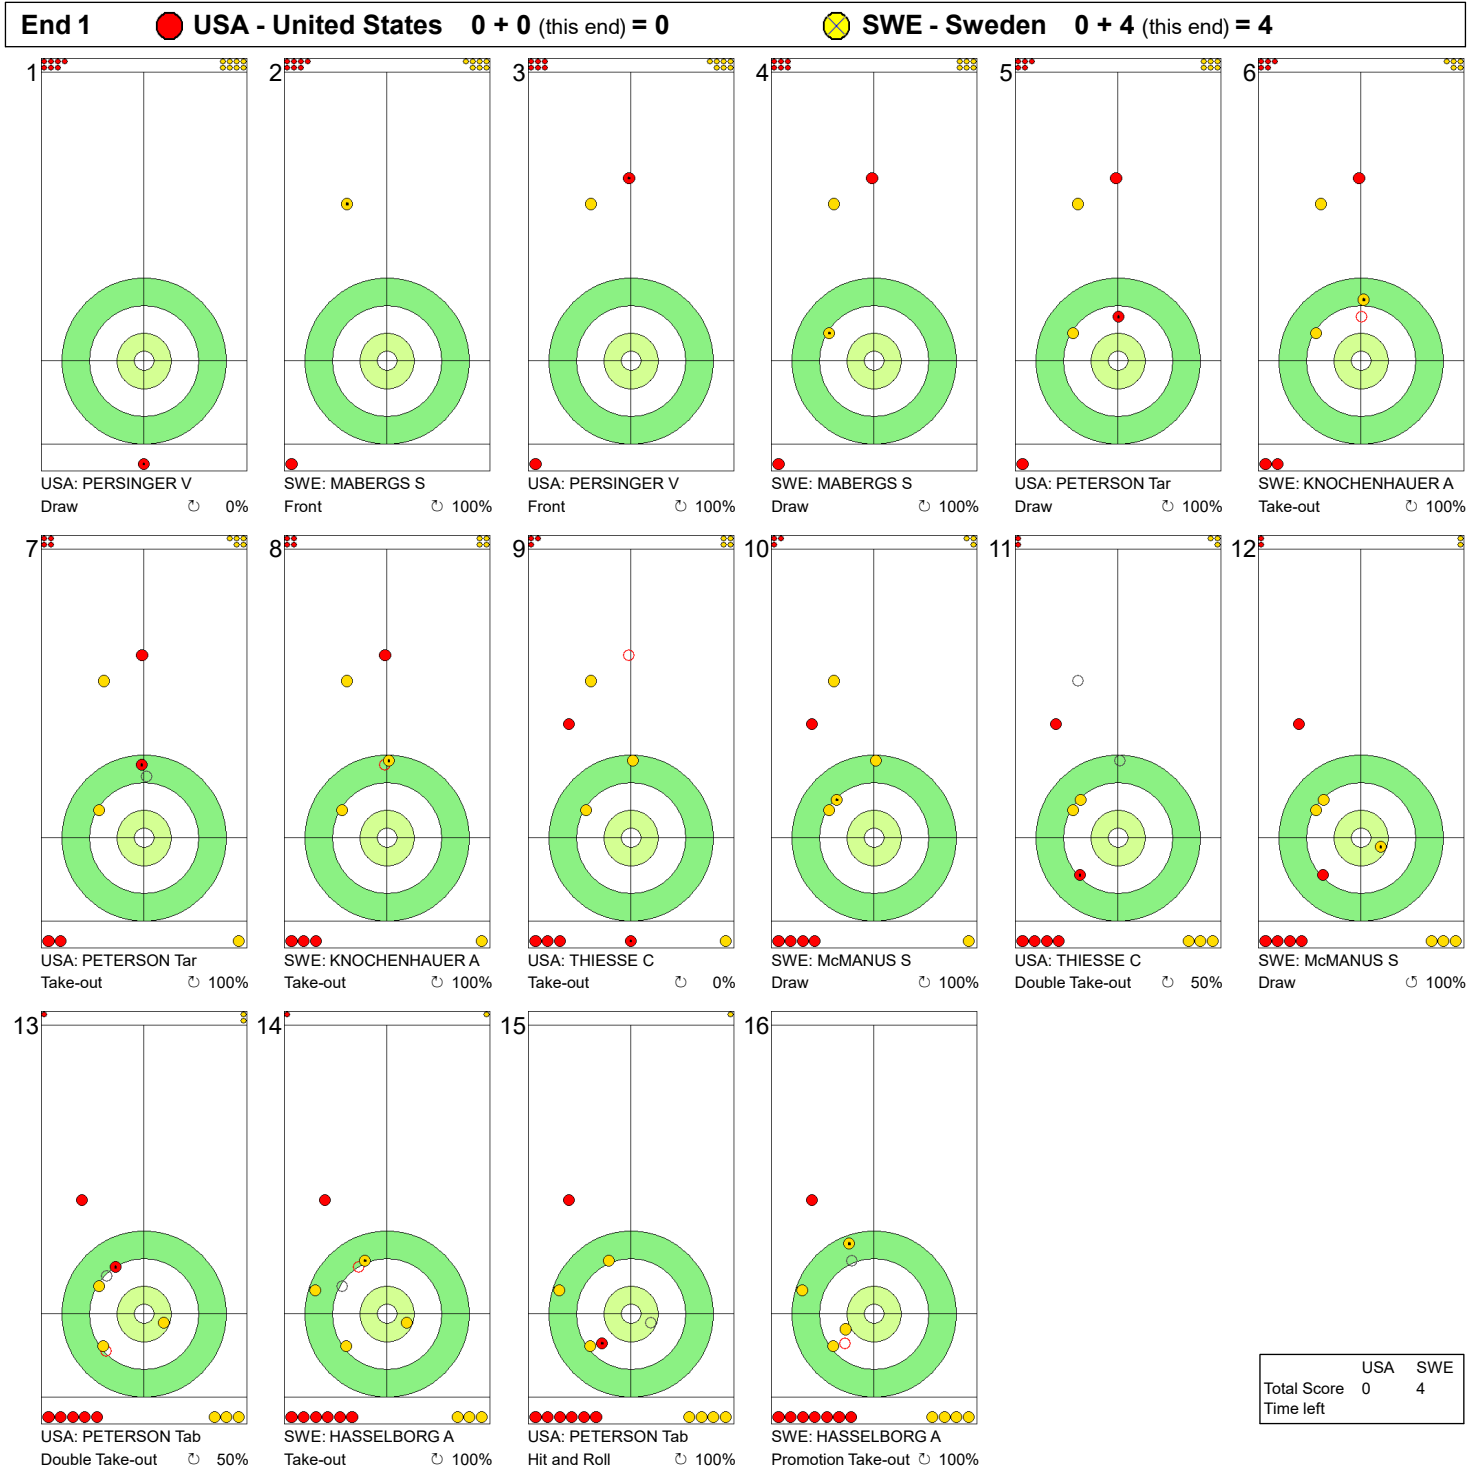

WED 20 MAR 2024
Start Time 9:00

Round Robin Session 12 - Sheet D

Game - Shot by Shot

Legend:
 ↻ Clockwise ↺ Counter-clockwise - Not considered

WED 20 MAR 2024
Start Time 9:00

Round Robin Session 12 - Sheet D

Game - Shot by Shot

End 2 ● **USA - United States** 0 + 1 (this end) = 1 ● **SWE - Sweden** 4 + 0 (this end) = 4

	USA	SWE
Total Score	1	4
Time left		

Legend:
 ↻ Clockwise ↺ Counter-clockwise - Not considered

WED 20 MAR 2024
Start Time 9:00

Round Robin Session 12 - Sheet D

WORLD CURLING

Game - Shot by Shot

Legend:
 Clockwise
 Counter-clockwise
 - Not considered

WED 20 MAR 2024
Start Time 9:00

Round Robin Session 12 - Sheet D

WED 20 MAR 2024
Start Time 9:00

Round Robin Session 12 - Sheet D

Game - Shot by Shot

End 6 ● **USA - United States 2 + 1 (this end) = 3** ● **SWE - Sweden 8 + 0 (this end) = 8**

	USA	SWE
Total Score	3	8
Time left		