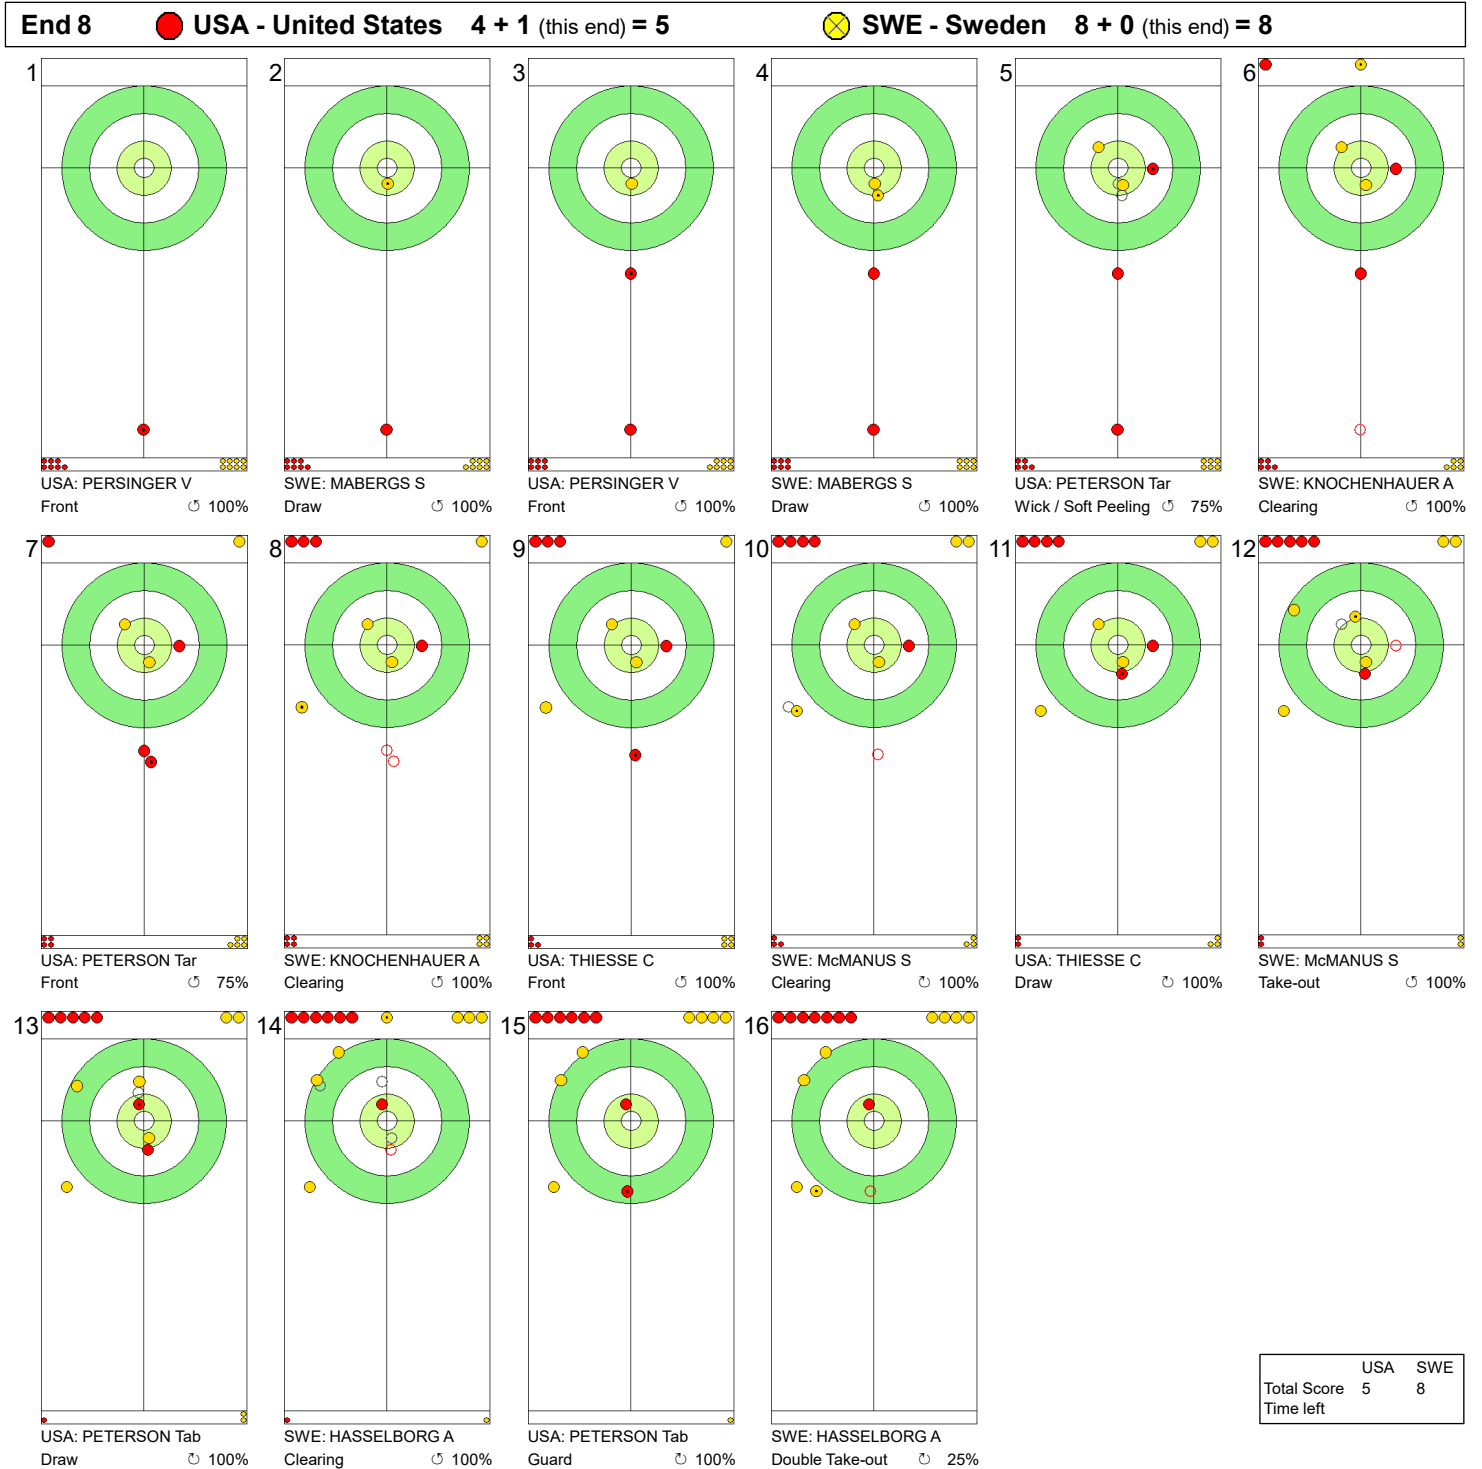

WED 20 MAR 2024
Start Time 9:00

Round Robin Session 12 - Sheet D

Game - Shot by Shot

End 6 ● **USA - United States 2 + 1 (this end) = 3** ● **SWE - Sweden 8 + 0 (this end) = 8**

	USA	SWE
Total Score	3	8
Time left		

Legend:
 ↻ Clockwise ↺ Counter-clockwise - Not considered

WED 20 MAR 2024
Start Time 9:00

Round Robin Session 12 - Sheet D

WORLD CURLING

Game - Shot by Shot

Legend:
 Clockwise
 Counter-clockwise
 - Not considered

WED 20 MAR 2024
Start Time 9:00

Round Robin Session 12 - Sheet D

WORLD CURLING

Game - Shot by Shot

Legend:
 ↻ Clockwise ↺ Counter-clockwise - Not considered

WED 20 MAR 2024
Start Time 9:00

Round Robin Session 12 - Sheet D

Game - Shot by Shot

End 9 **USA - United States 5 + 0 (this end) = 5** **SWE - Sweden 8 + 2 (this end) = 10**

	USA	SWE
Total Score	5	10
Time left	3:14	2:42

Legend:
 Clockwise
 Counter-clockwise
 - Not considered