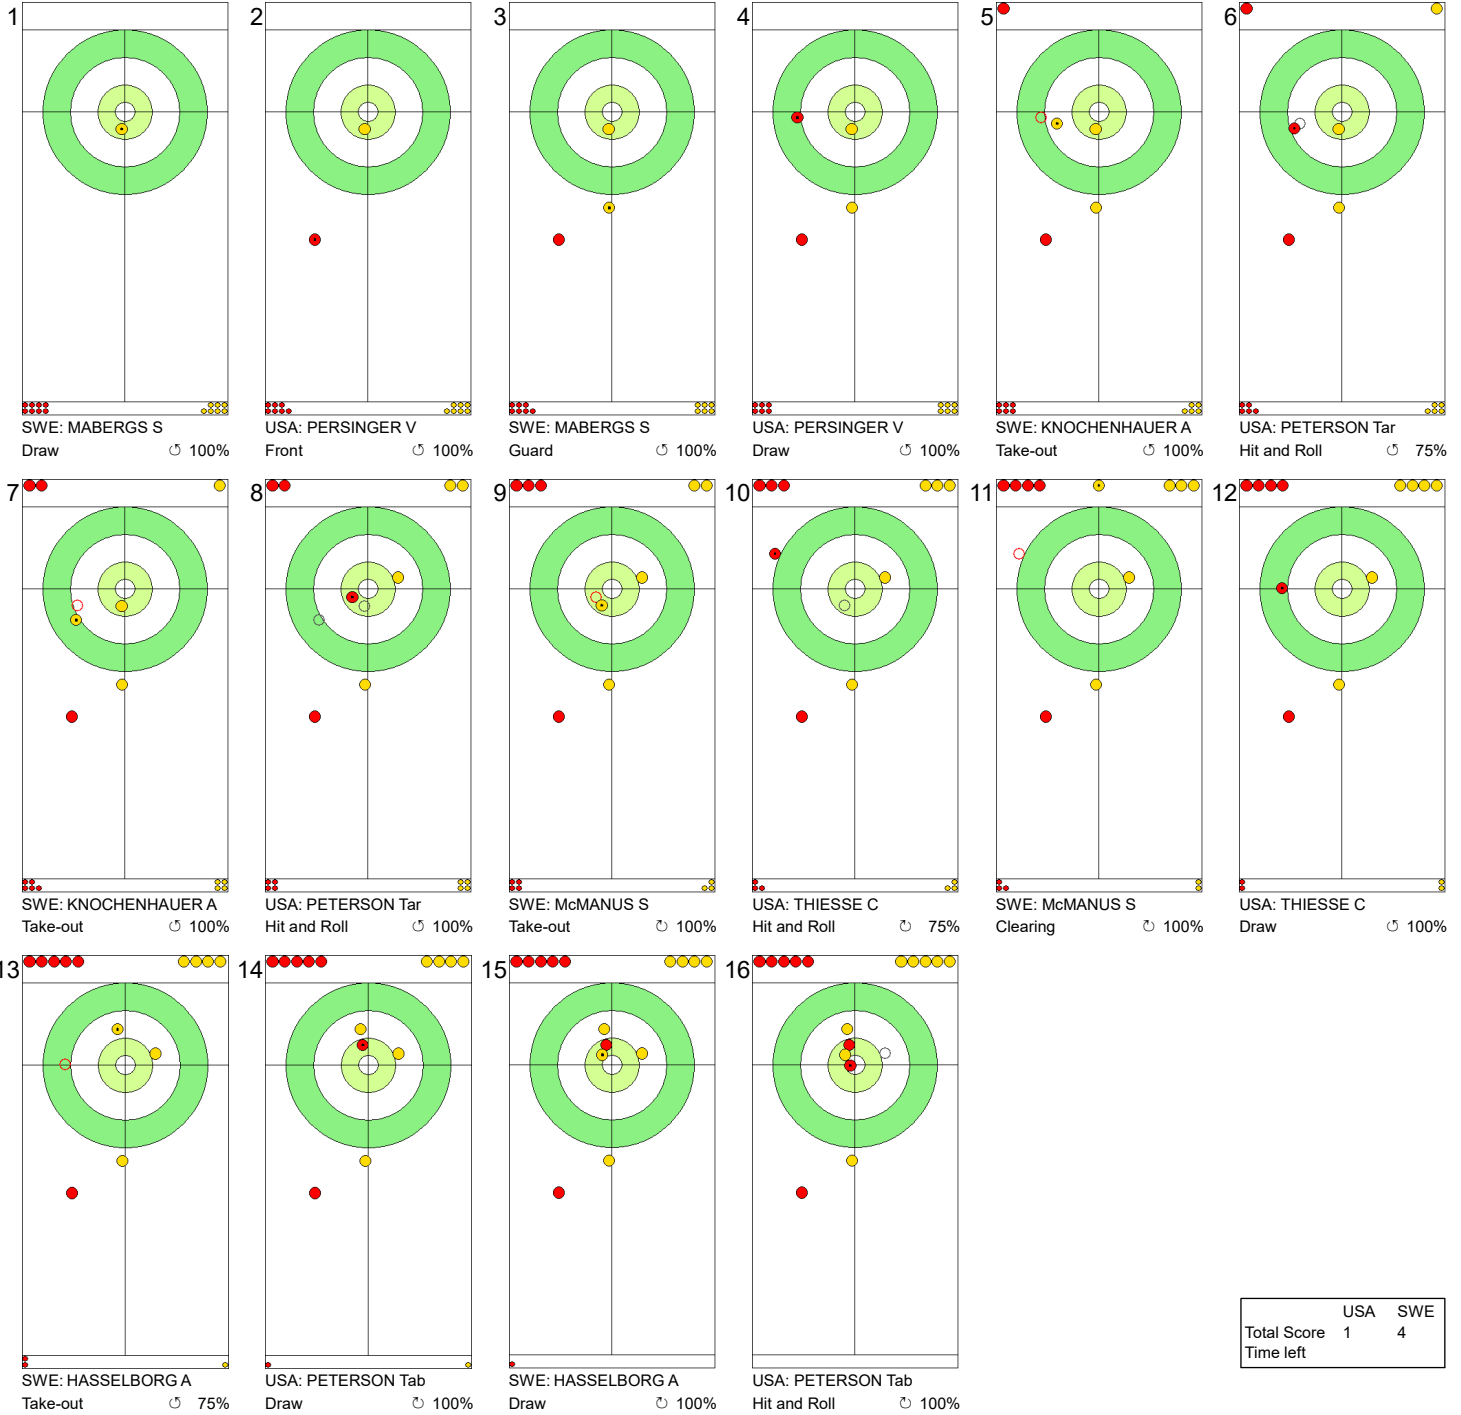

WED 20 MAR 2024
Start Time 9:00

Round Robin Session 12 - Sheet D

Game - Shot by Shot

Legend:
 ↻ Clockwise ↺ Counter-clockwise - Not considered

WED 20 MAR 2024
Start Time 9:00

Round Robin Session 12 - Sheet D

Game - Shot by Shot

End 2 ● **USA - United States** 0 + 1 (this end) = 1 ● **SWE - Sweden** 4 + 0 (this end) = 4

	USA	SWE
Total Score	1	4
Time left		

Legend:
 ↻ Clockwise ↺ Counter-clockwise - Not considered

WED 20 MAR 2024
Start Time 9:00

Round Robin Session 12 - Sheet D

WORLD CURLING

Game - Shot by Shot

Legend:
 Clockwise
 Counter-clockwise
 - Not considered

WED 20 MAR 2024
Start Time 9:00

Round Robin Session 12 - Sheet D

WED 20 MAR 2024
Start Time 9:00

Round Robin Session 12 - Sheet D

Game - Shot by Shot

End 6 ● **USA - United States 2 + 1 (this end) = 3** ● **SWE - Sweden 8 + 0 (this end) = 8**

	USA	SWE
Total Score	3	8
Time left		