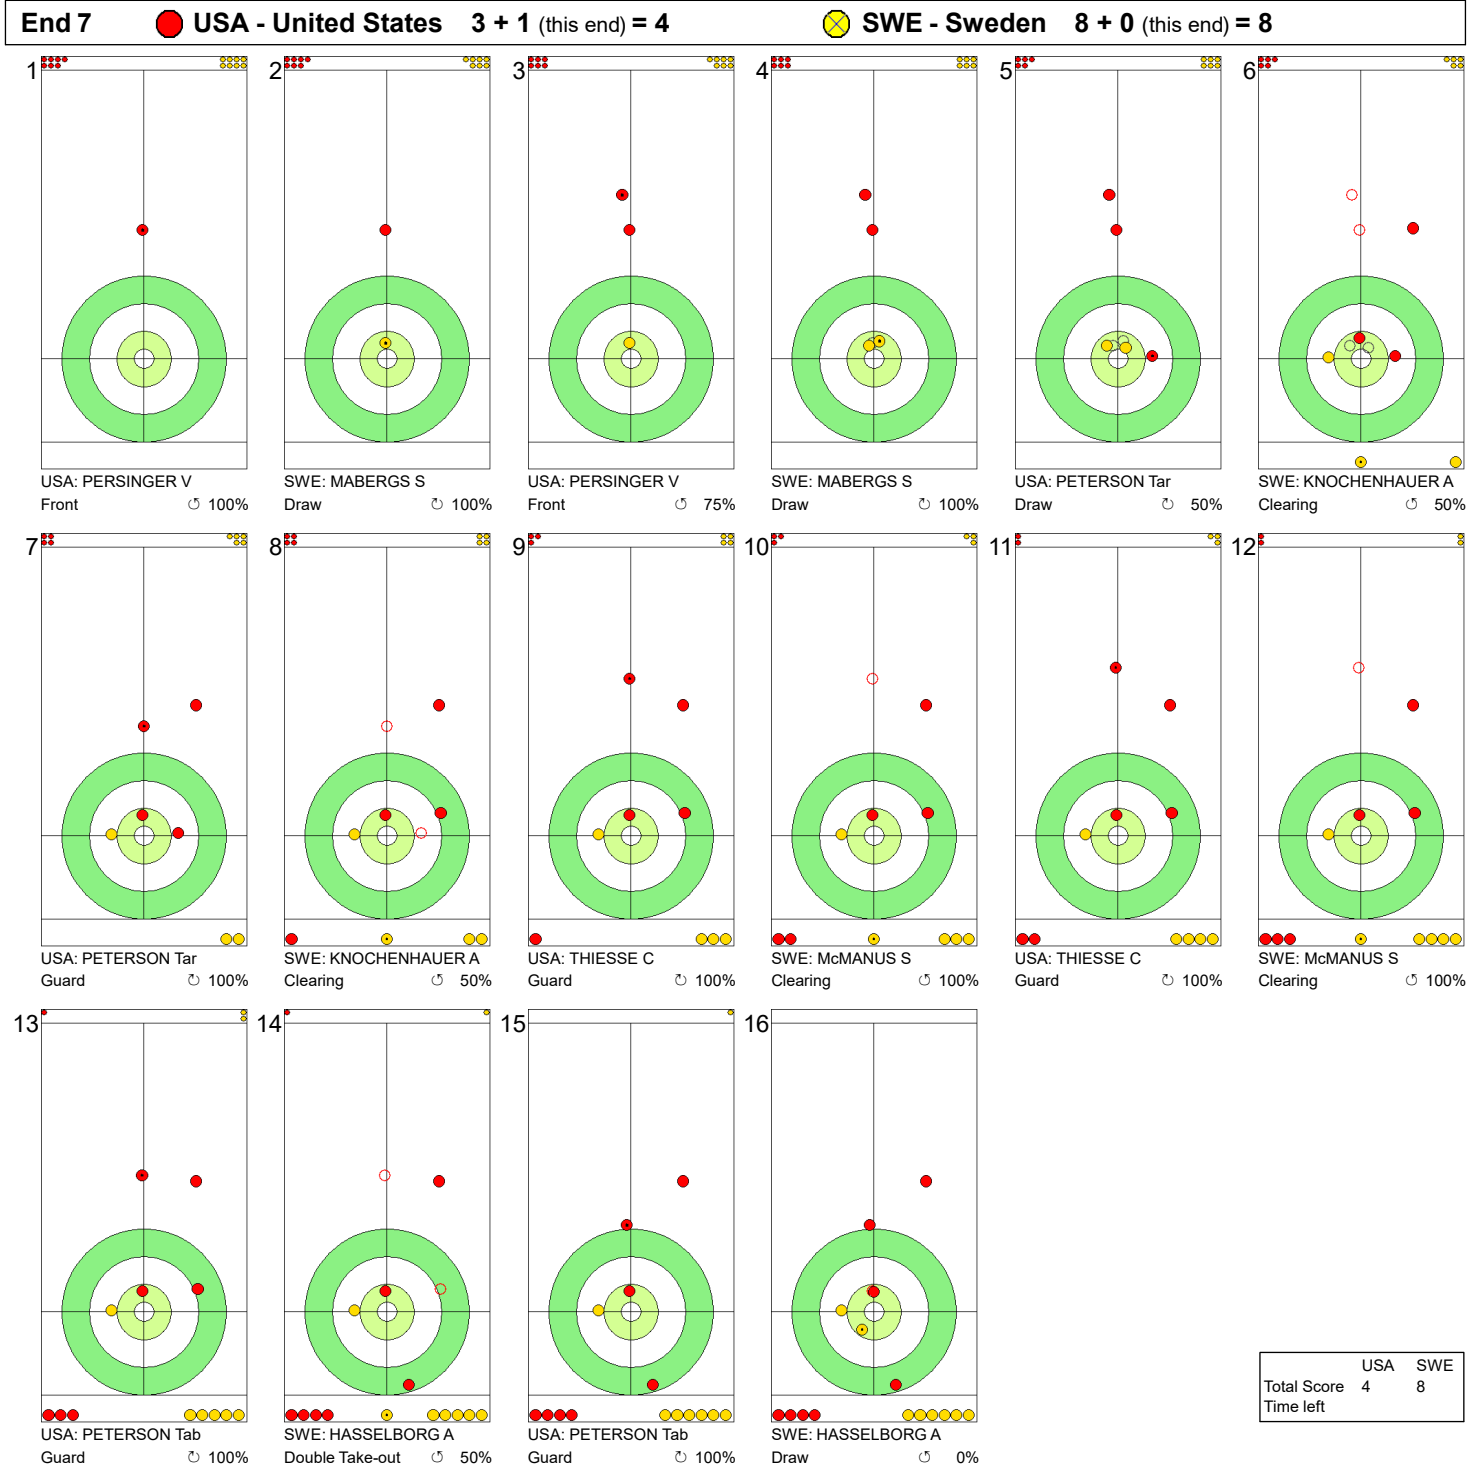

WED 20 MAR 2024
Start Time 9:00

Round Robin Session 12 - Sheet D

Game - Shot by Shot

End 6 ● **USA - United States 2 + 1 (this end) = 3** ● **SWE - Sweden 8 + 0 (this end) = 8**

	USA	SWE
Total Score	3	8
Time left		

Legend:
 ↻ Clockwise ↺ Counter-clockwise - Not considered

WED 20 MAR 2024
Start Time 9:00

Round Robin Session 12 - Sheet D

WORLD CURLING

Game - Shot by Shot

Legend:
 Clockwise
 Counter-clockwise
 - Not considered

WED 20 MAR 2024
Start Time 9:00

Round Robin Session 12 - Sheet D

WORLD CURLING

Game - Shot by Shot

Legend:
 ↻ Clockwise ↺ Counter-clockwise - Not considered

WED 20 MAR 2024
Start Time 9:00

Round Robin Session 12 - Sheet D

Game - Shot by Shot

End 9 **USA - United States 5 + 0 (this end) = 5** **SWE - Sweden 8 + 2 (this end) = 10**

	USA	SWE
Total Score	5	10
Time left	3:14	2:42

Legend:
 Clockwise
 Counter-clockwise
 - Not considered