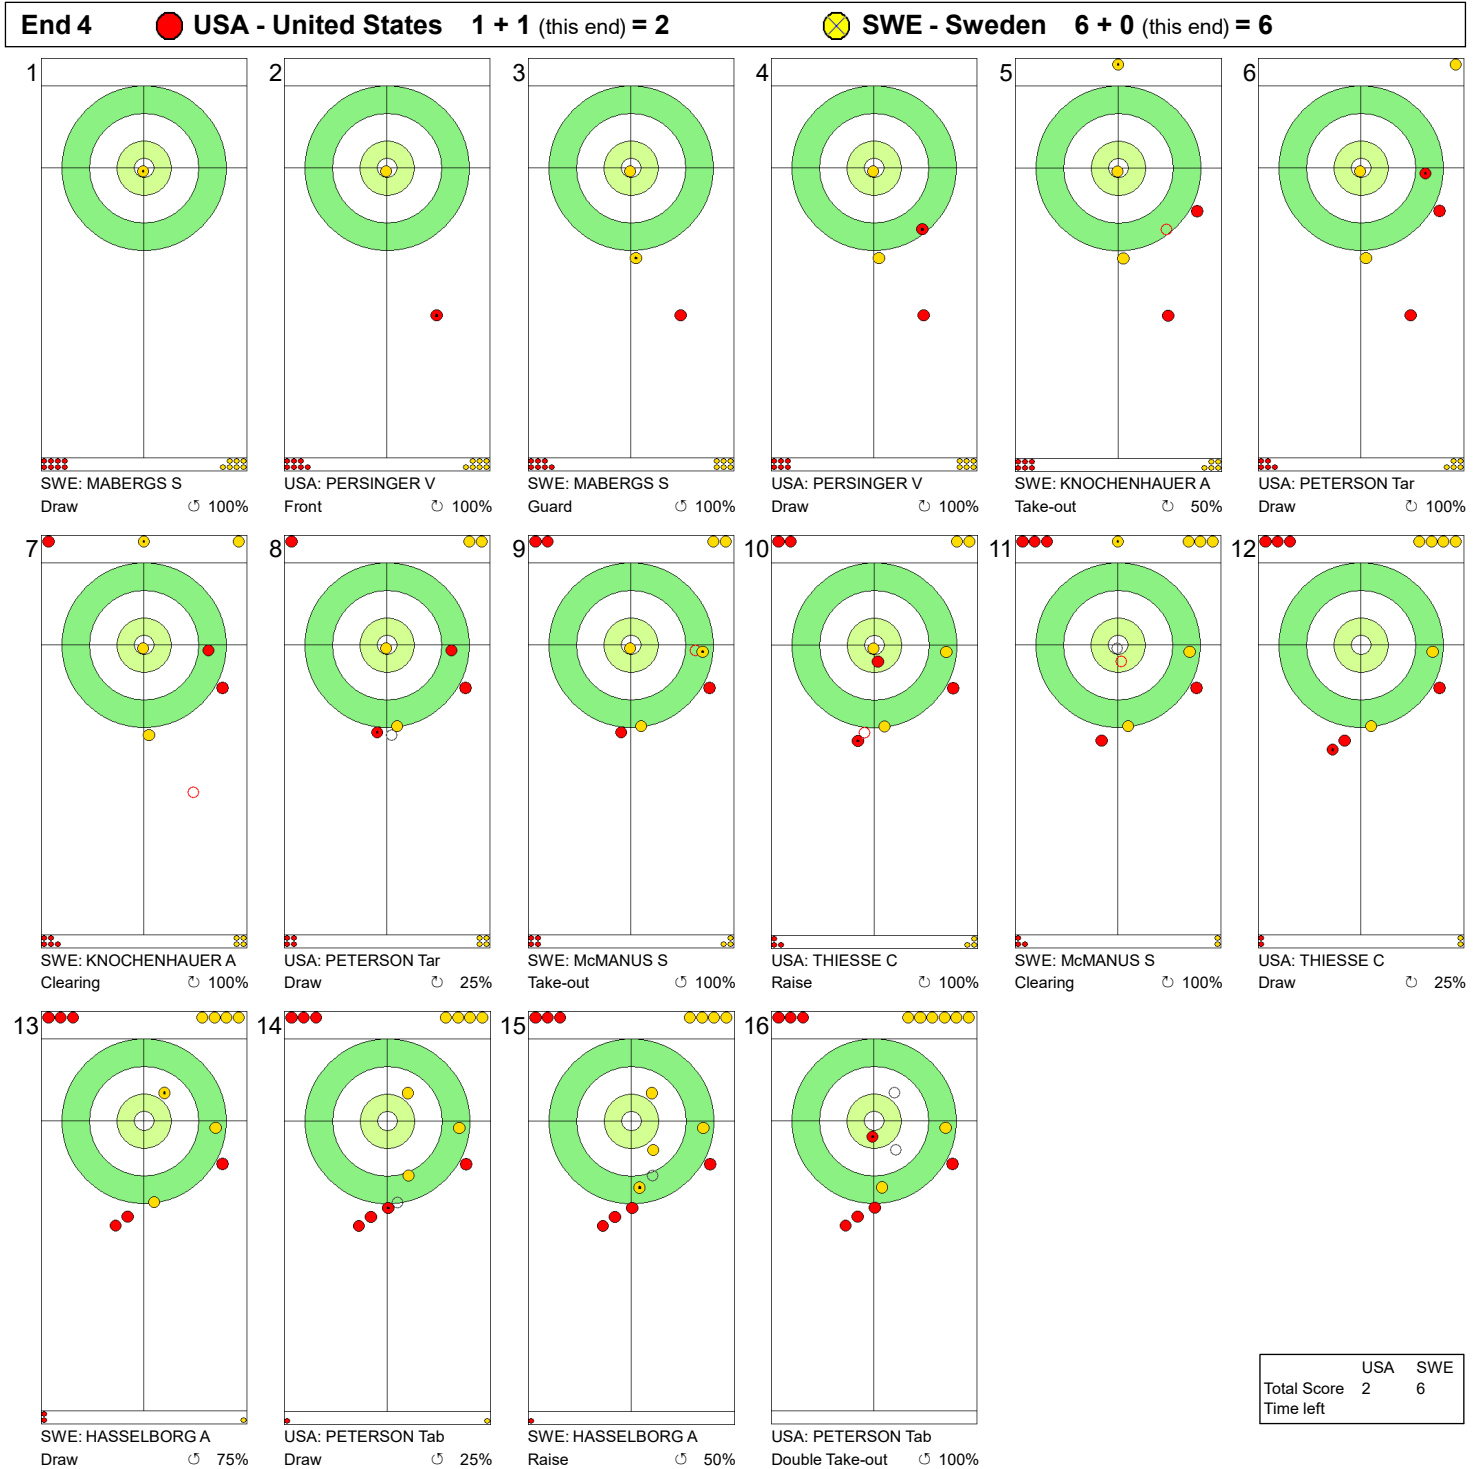

Game - Shot by Shot

End 2 ● **USA - United States** 0 + 1 (this end) = 1 ● **SWE - Sweden** 4 + 0 (this end) = 4

	USA	SWE
Total Score	1	4
Time left		

Legend:
 ↻ Clockwise ↺ Counter-clockwise - Not considered

WED 20 MAR 2024
Start Time 9:00

Round Robin Session 12 - Sheet D

WORLD CURLING

Game - Shot by Shot

Legend:
 Clockwise
 Counter-clockwise
 - Not considered

WED 20 MAR 2024
Start Time 9:00

Round Robin Session 12 - Sheet D

Game - Shot by Shot

Legend:
 ↻ Clockwise ↺ Counter-clockwise - Not considered

WED 20 MAR 2024
Start Time 9:00

Round Robin Session 12 - Sheet D

Game - Shot by Shot

Legend:
 Clockwise
 Counter-clockwise
 - Not considered

WED 20 MAR 2024
Start Time 9:00

Round Robin Session 12 - Sheet D

Game - Shot by Shot

End 6 ● **USA - United States 2 + 1 (this end) = 3** ● **SWE - Sweden 8 + 0 (this end) = 8**

	USA	SWE
Total Score	3	8
Time left		