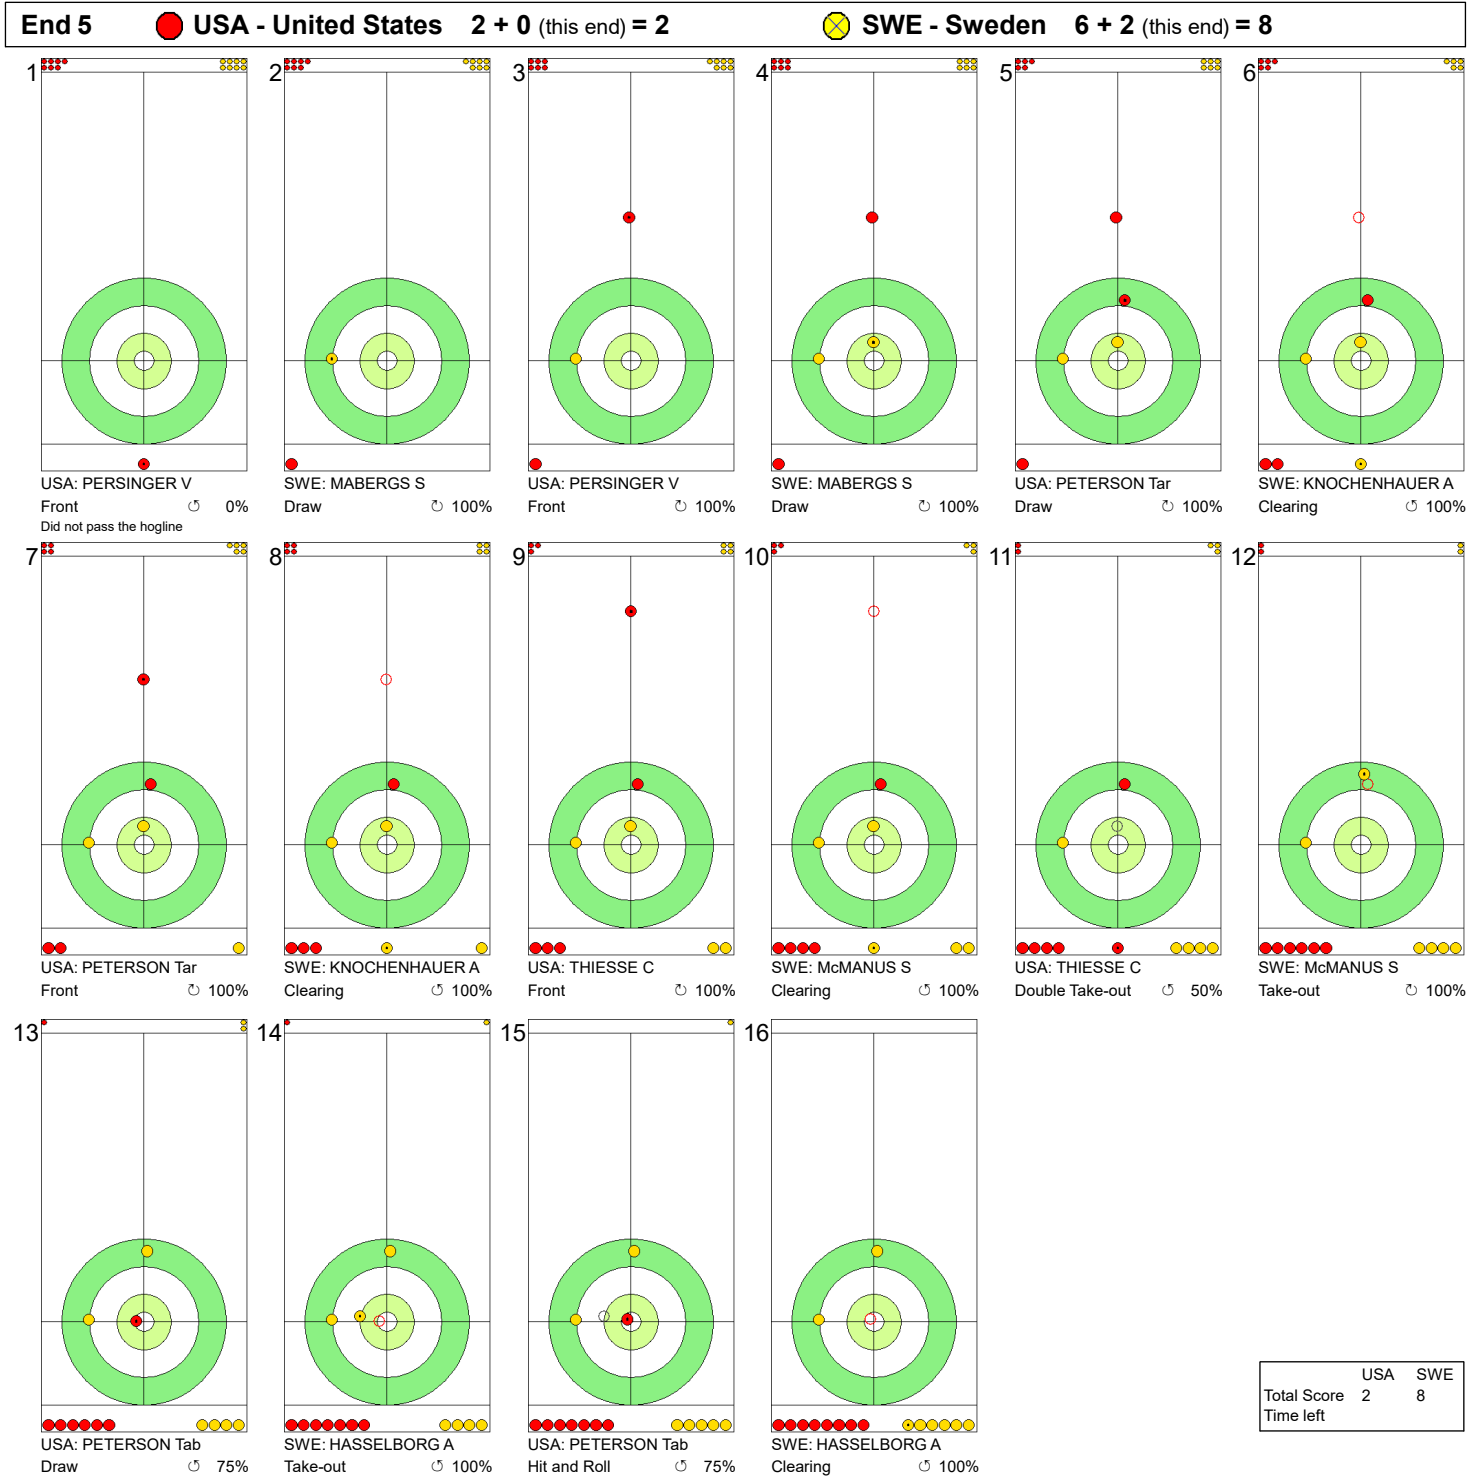

WED 20 MAR 2024
Start Time 9:00

Round Robin Session 12 - Sheet D

WORLD CURLING

Game - Shot by Shot

Legend:
 Clockwise
 Counter-clockwise
 - Not considered

WED 20 MAR 2024
Start Time 9:00

Round Robin Session 12 - Sheet D

Game - Shot by Shot

Legend:
 ↻ Clockwise ↺ Counter-clockwise - Not considered

WED 20 MAR 2024
Start Time 9:00

Round Robin Session 12 - Sheet D

Game - Shot by Shot

Legend:
 Clockwise
 Counter-clockwise
 - Not considered

WED 20 MAR 2024
Start Time 9:00

Round Robin Session 12 - Sheet D

Game - Shot by Shot

End 6 ● **USA - United States 2 + 1 (this end) = 3** ● **SWE - Sweden 8 + 0 (this end) = 8**

	USA	SWE
Total Score	3	8
Time left		

WED 20 MAR 2024
Start Time 9:00

Round Robin Session 12 - Sheet D

WORLD CURLING

Game - Shot by Shot

Legend:
 ↻ Clockwise ↺ Counter-clockwise - Not considered

WED 20 MAR 2024
Start Time 9:00

Round Robin Session 12 - Sheet D