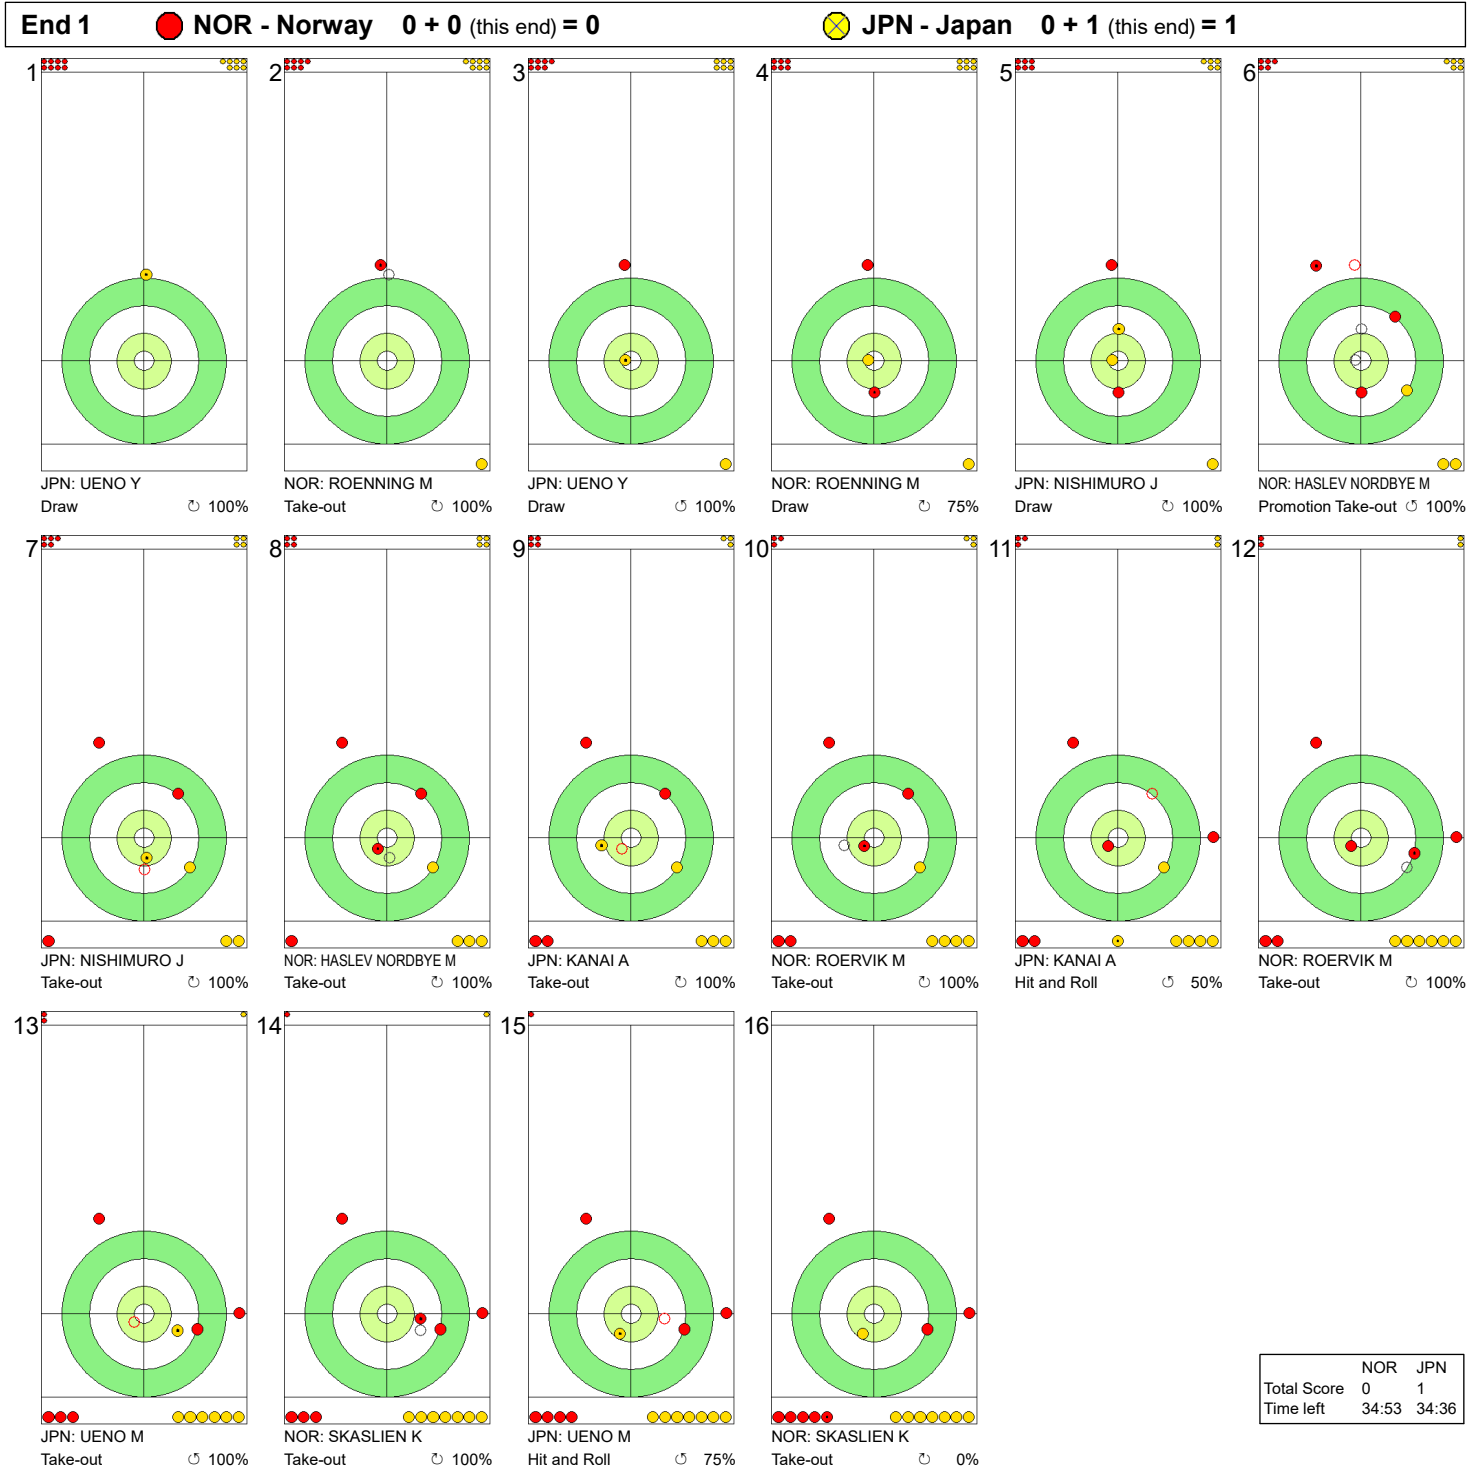

WED 20 MAR 2024
Start Time 14:00

Round Robin Session 13 - Sheet B

WORLD CURLING

Game - Shot by Shot

Legend:
 ↻ Clockwise ↺ Counter-clockwise - Not considered

WED 20 MAR 2024
Start Time 14:00

Round Robin Session 13 - Sheet B

WORLD CURLING

Game - Shot by Shot

Legend:
 ↻ Clockwise ↺ Counter-clockwise - Not considered

WED 20 MAR 2024
Start Time 14:00

Round Robin Session 13 - Sheet B

WORLD CURLING

Game - Shot by Shot

Legend:
 ↻ Clockwise ↺ Counter-clockwise - Not considered

WORLD CURLING

Game - Shot by Shot

End 6 **NOR - Norway 3 + 0 (this end) = 3** **JPN - Japan 5 + 1 (this end) = 6**

	NOR	JPN
Total Score	3	6
Time left	14:24	14:55

Legend:
 ↻ Clockwise ↺ Counter-clockwise - Not considered

WED 20 MAR 2024
Start Time 14:00

Round Robin Session 13 - Sheet B

Game - Shot by Shot

End 10 **NOR - Norway 5 + 0 (this end) = 5** **JPN - Japan 7 + 1 (this end) = 8**

	NOR	JPN
Total Score	5	8
Time left	1:24	0:40