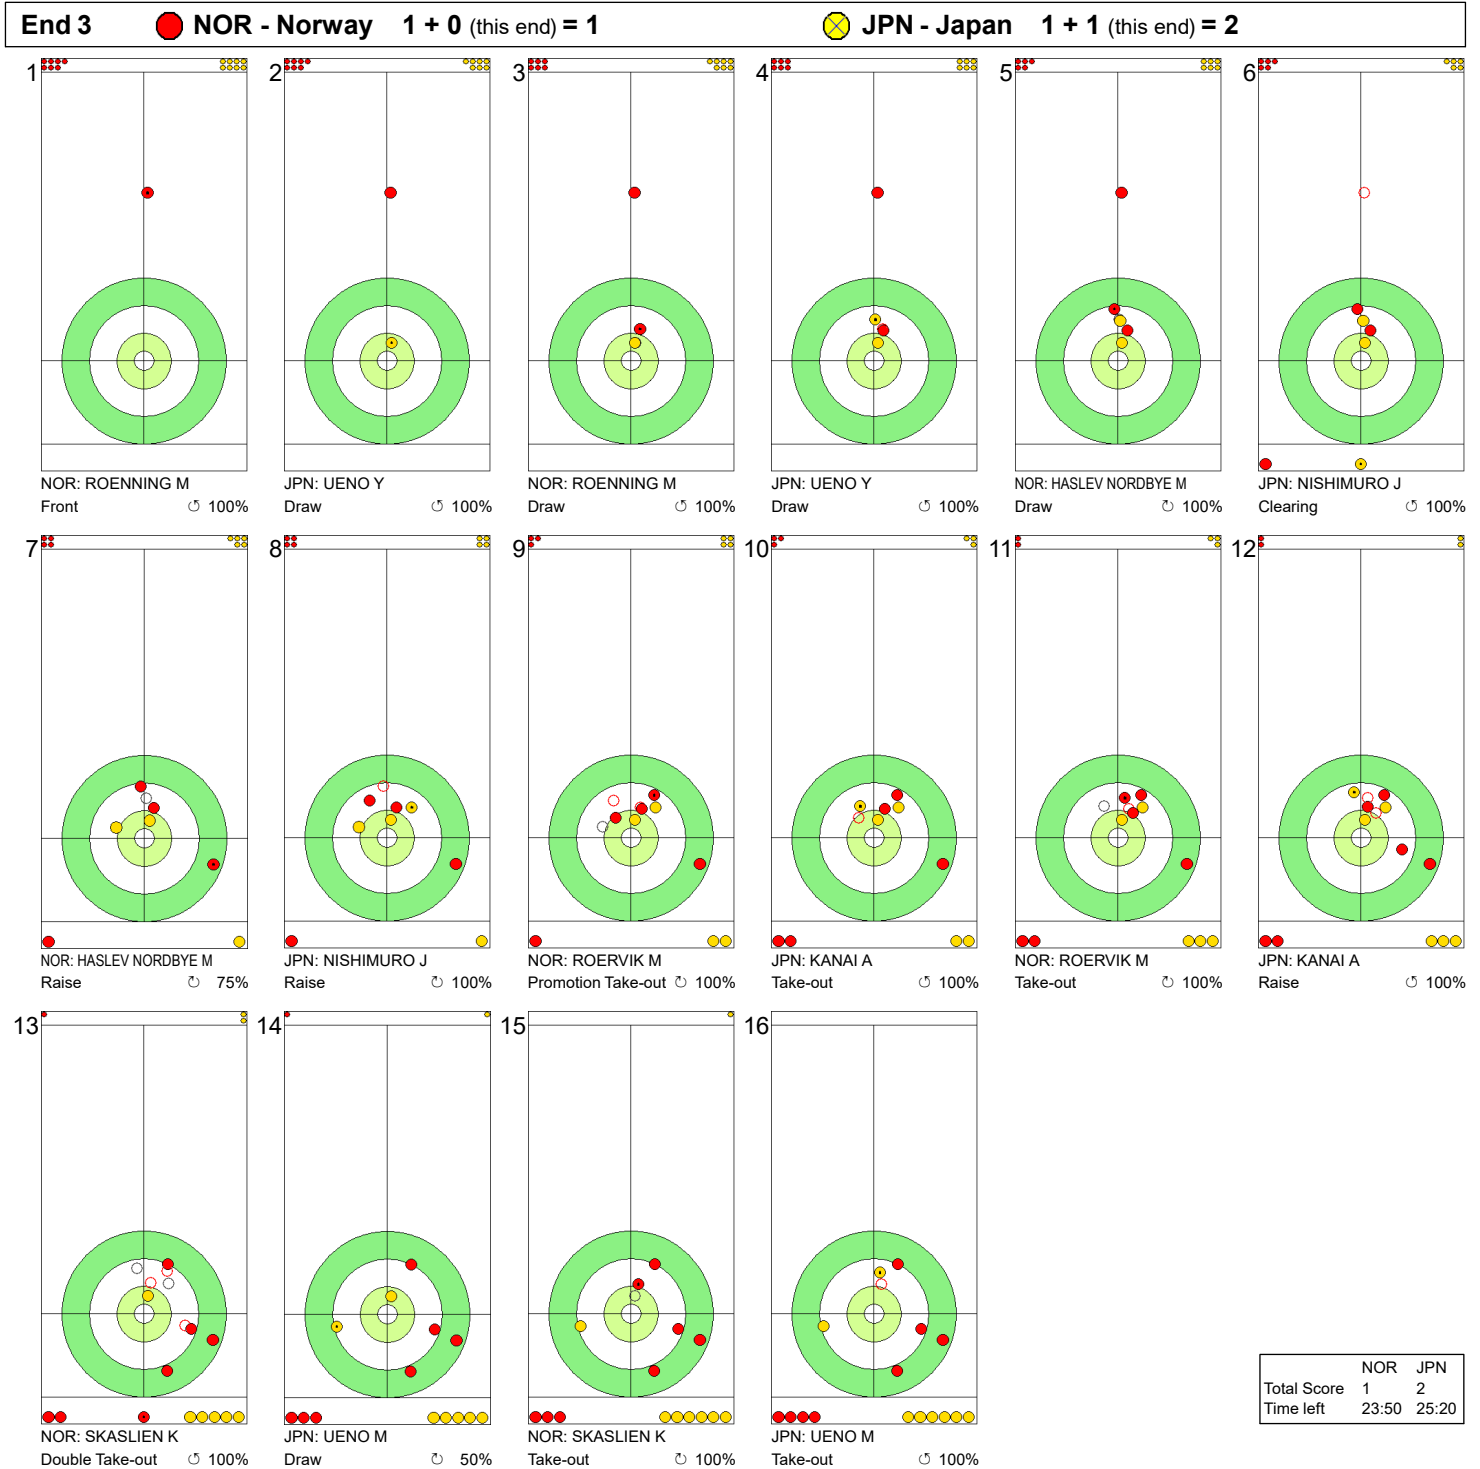

WED 20 MAR 2024
Start Time 14:00

Round Robin Session 13 - Sheet B

WORLD CURLING

Game - Shot by Shot

Legend:
 ↻ Clockwise ↺ Counter-clockwise - Not considered

WED 20 MAR 2024
Start Time 14:00

Round Robin Session 13 - Sheet B

WORLD CURLING

Game - Shot by Shot

Legend:
 ↻ Clockwise ↺ Counter-clockwise - Not considered

WED 20 MAR 2024
Start Time 14:00

Round Robin Session 13 - Sheet B

WORLD CURLING

Game - Shot by Shot

Legend:
 ↻ Clockwise ↺ Counter-clockwise - Not considered

WORLD CURLING

Game - Shot by Shot

End 6 **NOR - Norway 3 + 0 (this end) = 3** **JPN - Japan 5 + 1 (this end) = 6**

	NOR	JPN
Total Score	3	6
Time left	14:24	14:55

Legend:
 ↻ Clockwise ↺ Counter-clockwise - Not considered

WED 20 MAR 2024
Start Time 14:00

Round Robin Session 13 - Sheet B

Game - Shot by Shot

End 10 **NOR - Norway 5 + 0 (this end) = 5** **JPN - Japan 7 + 1 (this end) = 8**

	NOR	JPN
Total Score	5	8
Time left	1:24	0:40