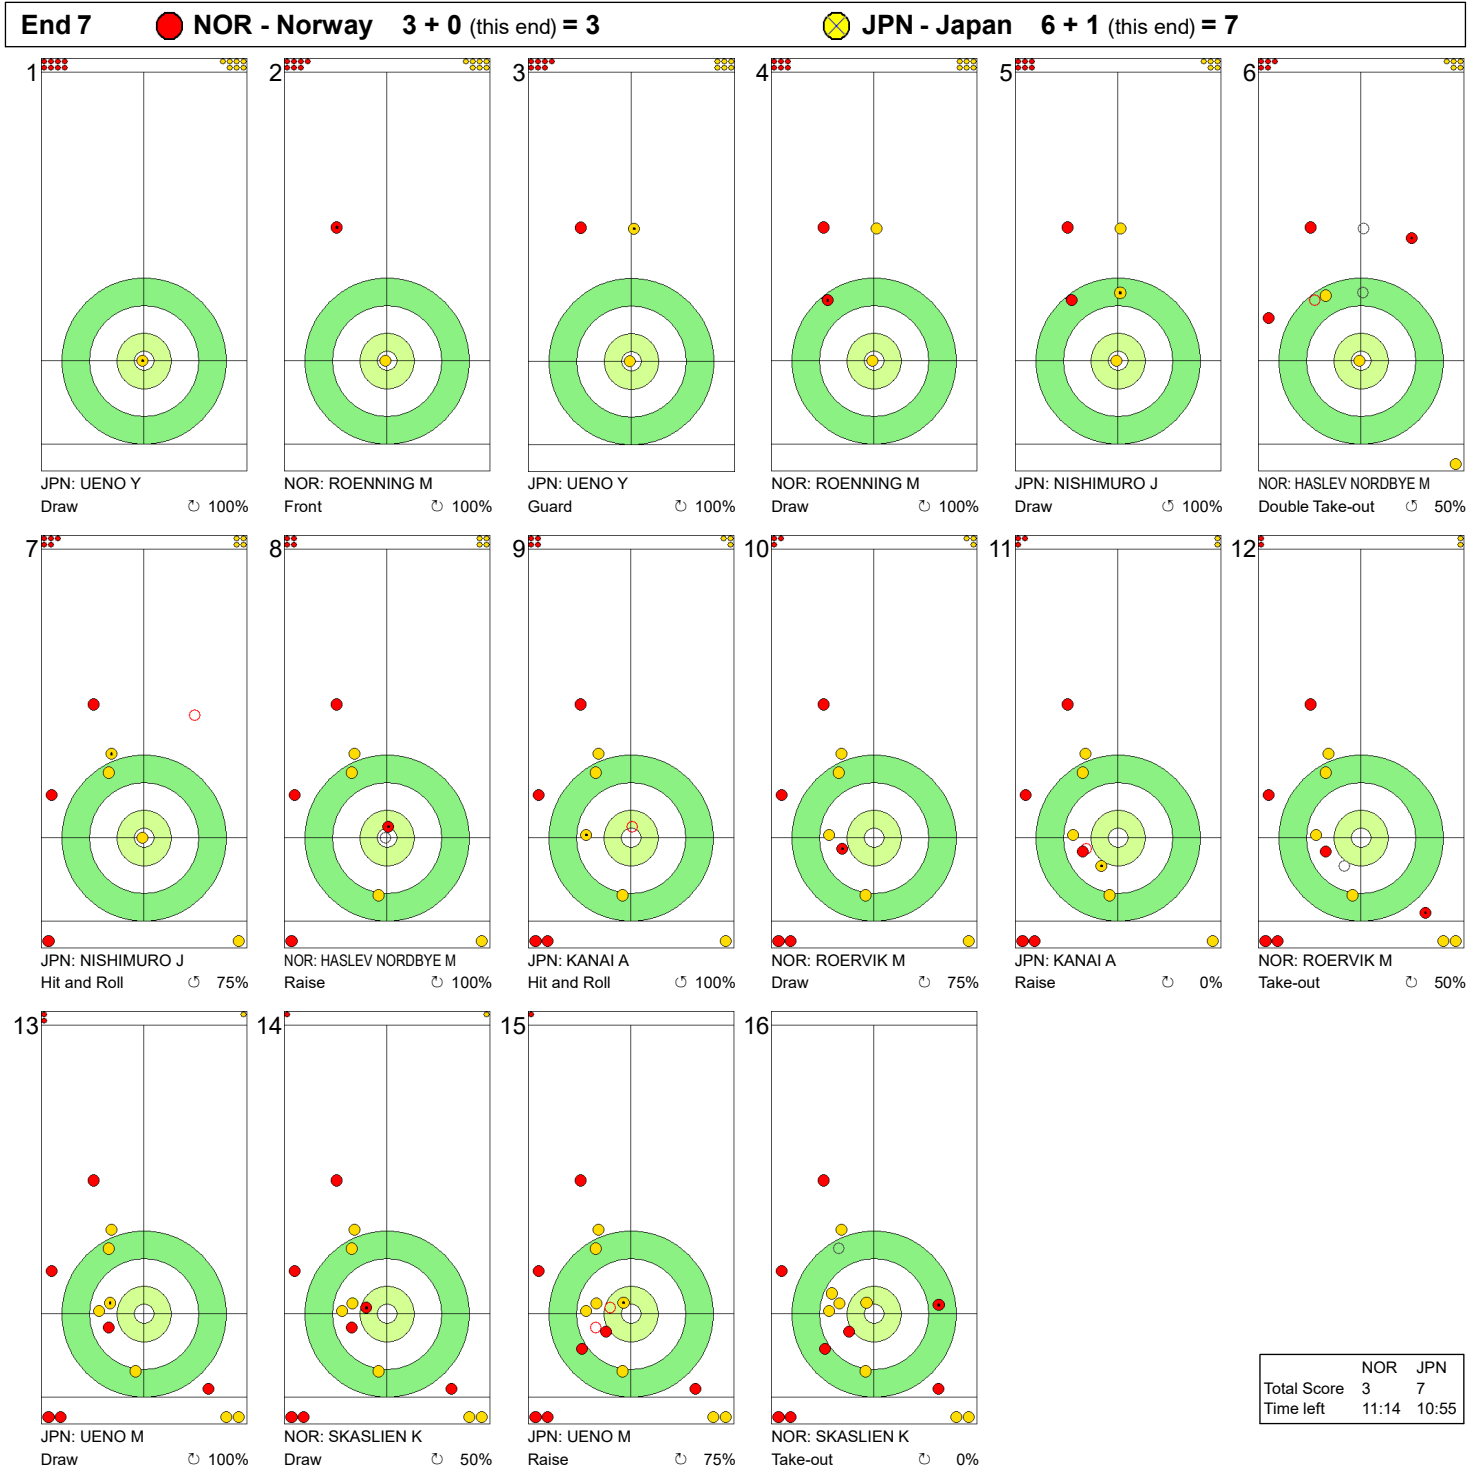

WORLD CURLING

Game - Shot by Shot

End 6 **NOR - Norway 3 + 0 (this end) = 3** **JPN - Japan 5 + 1 (this end) = 6**

	NOR	JPN
Total Score	3	6
Time left	14:24	14:55

Legend:
 ↻ Clockwise ↺ Counter-clockwise - Not considered

WED 20 MAR 2024
Start Time 14:00

Round Robin Session 13 - Sheet B

Game - Shot by Shot

Legend:
 Clockwise Counter-clockwise - Not considered

WED 20 MAR 2024
Start Time 14:00

Round Robin Session 13 - Sheet B

Game - Shot by Shot

End 9 **NOR - Norway 4 + 1 (this end) = 5** **JPN - Japan 7 + 0 (this end) = 7**

	NOR	JPN
Total Score	5	7
Time left	4:18	3:38

Legend:
 ↻ Clockwise ↺ Counter-clockwise - Not considered

WED 20 MAR 2024
Start Time 14:00

Round Robin Session 13 - Sheet B

Game - Shot by Shot

End 10 **NOR - Norway 5 + 0 (this end) = 5** **JPN - Japan 7 + 1 (this end) = 8**

	NOR	JPN
Total Score	5	8
Time left	1:24	0:40