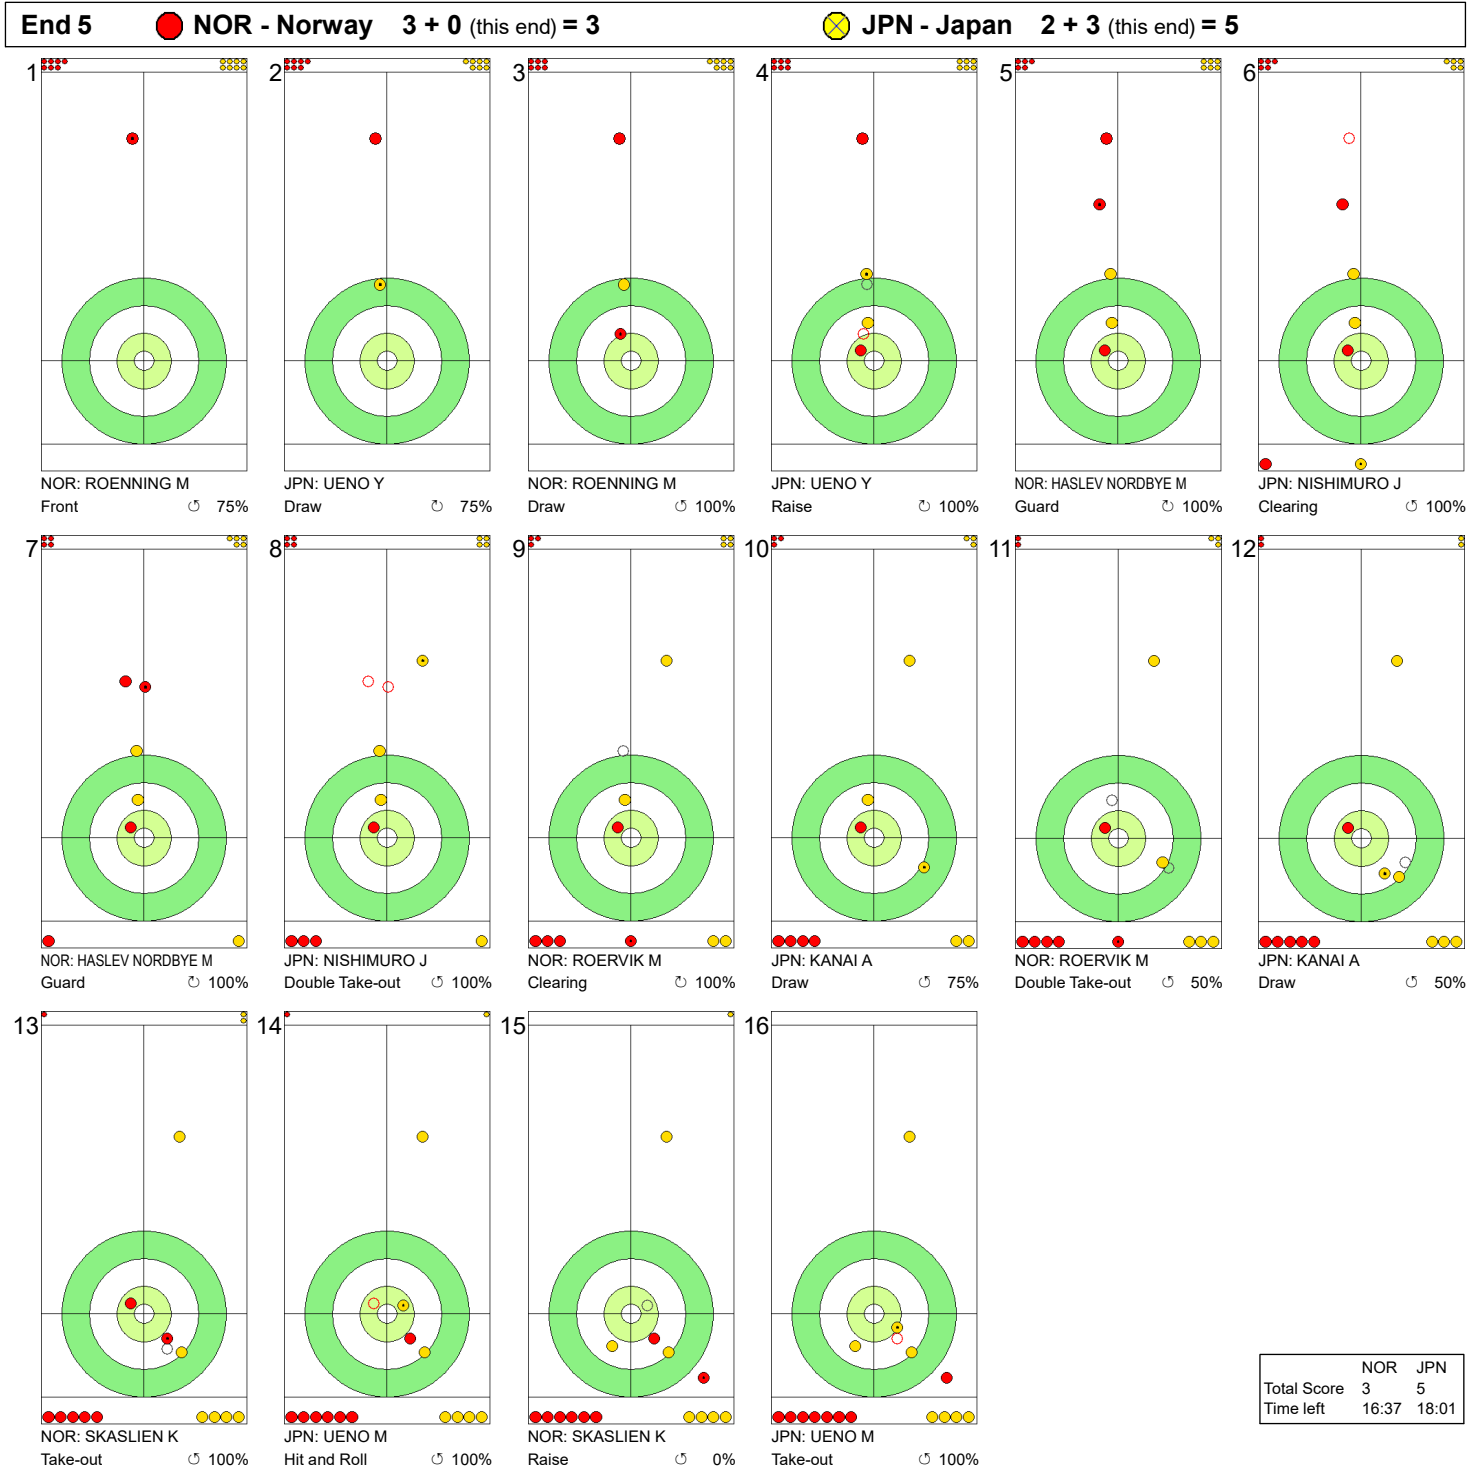

WED 20 MAR 2024
Start Time 14:00

Round Robin Session 13 - Sheet B

WORLD CURLING

Game - Shot by Shot

Legend:
 ↻ Clockwise ↺ Counter-clockwise - Not considered

WED 20 MAR 2024
Start Time 14:00

Round Robin Session 13 - Sheet B

WORLD CURLING

Game - Shot by Shot

Legend:
 ↻ Clockwise ↺ Counter-clockwise - Not considered

WED 20 MAR 2024
Start Time 14:00

Round Robin Session 13 - Sheet B

WORLD CURLING

Game - Shot by Shot

Legend:
 ↻ Clockwise ↺ Counter-clockwise - Not considered

WED 20 MAR 2024
Start Time 14:00

Round Robin Session 13 - Sheet B

Game - Shot by Shot

Legend:
 ↻ Clockwise ↺ Counter-clockwise - Not considered

WED 20 MAR 2024
Start Time 14:00

Round Robin Session 13 - Sheet B

WORLD CURLING

Game - Shot by Shot

End 6 **NOR - Norway 3 + 0 (this end) = 3** **JPN - Japan 5 + 1 (this end) = 6**

	NOR	JPN
Total Score	3	6
Time left	14:24	14:55

Legend:
 ↻ Clockwise ↺ Counter-clockwise - Not considered