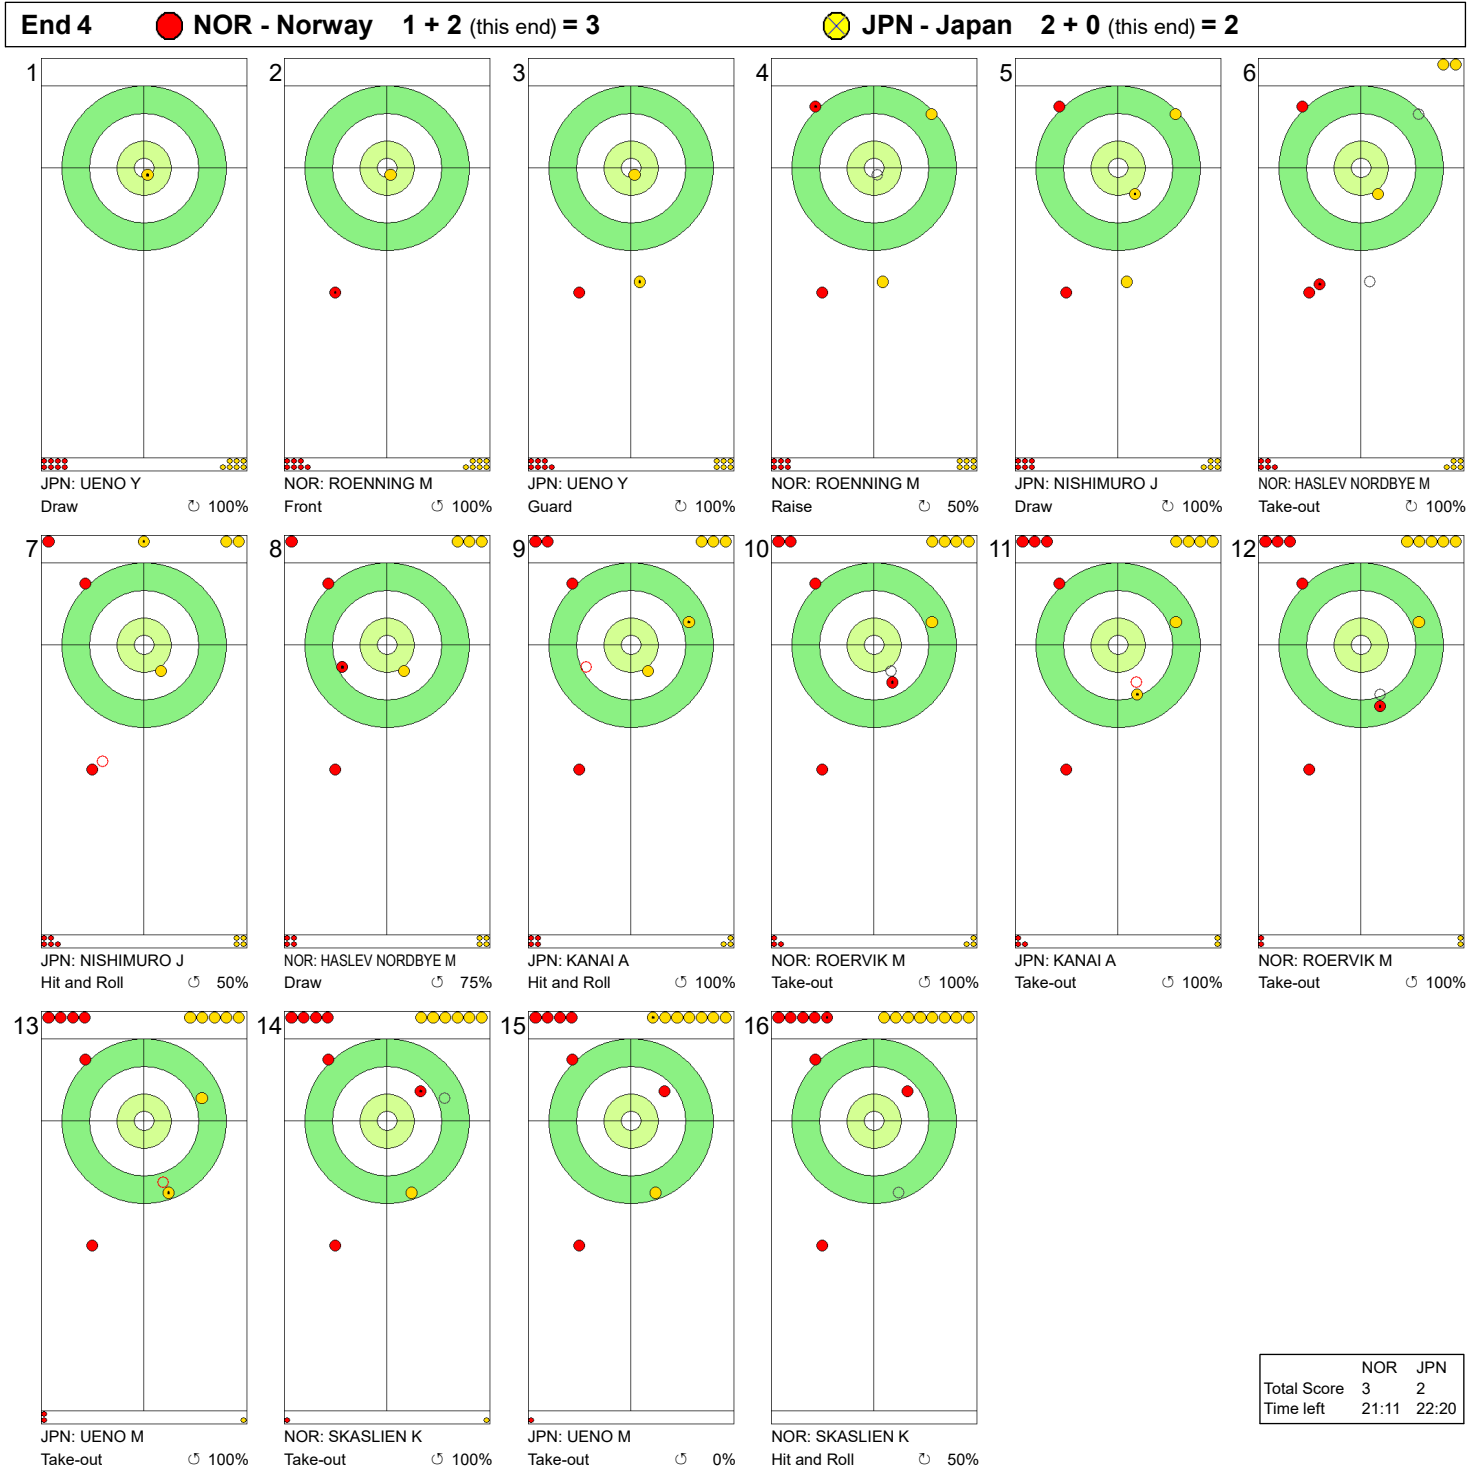

WED 20 MAR 2024
Start Time 14:00

Round Robin Session 13 - Sheet B

WORLD CURLING

Game - Shot by Shot

Legend:
 ↻ Clockwise ↺ Counter-clockwise - Not considered

WED 20 MAR 2024
Start Time 14:00

Round Robin Session 13 - Sheet B

WORLD CURLING

Game - Shot by Shot

Legend:
 ↻ Clockwise ↺ Counter-clockwise - Not considered

WED 20 MAR 2024
Start Time 14:00

Round Robin Session 13 - Sheet B

WORLD CURLING

Game - Shot by Shot

Legend:
 ↻ Clockwise ↺ Counter-clockwise - Not considered

WED 20 MAR 2024
Start Time 14:00

Round Robin Session 13 - Sheet B

Game - Shot by Shot

Legend:
 ↻ Clockwise ↺ Counter-clockwise - Not considered

WED 20 MAR 2024
Start Time 14:00

Round Robin Session 13 - Sheet B

WORLD CURLING

Game - Shot by Shot

End 6 **NOR - Norway 3 + 0 (this end) = 3** **JPN - Japan 5 + 1 (this end) = 6**

	NOR	JPN
Total Score	3	6
Time left	14:24	14:55

Legend:
 ↻ Clockwise ↺ Counter-clockwise - Not considered