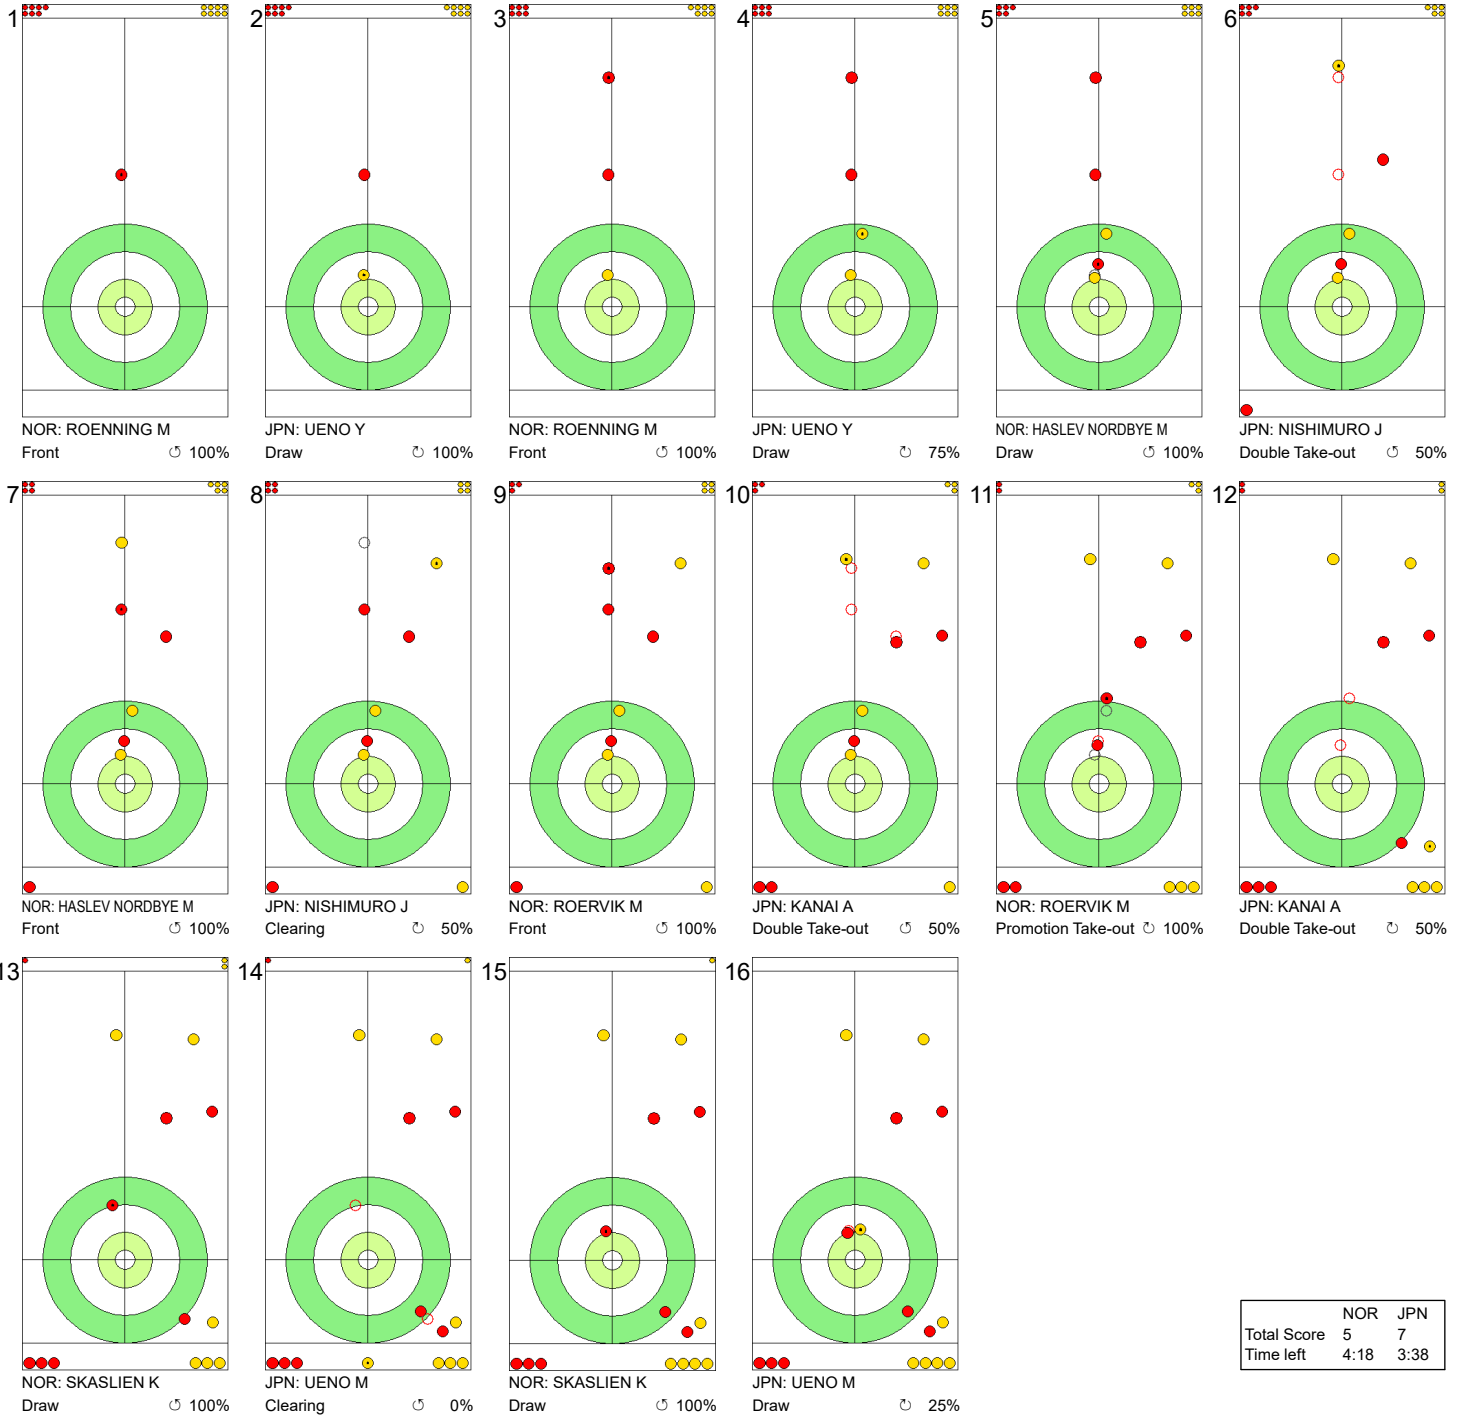

WORLD CURLING

Game - Shot by Shot

End 6 **NOR - Norway 3 + 0 (this end) = 3** **JPN - Japan 5 + 1 (this end) = 6**

	NOR	JPN
Total Score	3	6
Time left	14:24	14:55

Legend:
 ↻ Clockwise ↺ Counter-clockwise - Not considered

WED 20 MAR 2024
Start Time 14:00

Round Robin Session 13 - Sheet B

Game - Shot by Shot

Legend:
 Clockwise Counter-clockwise - Not considered

WED 20 MAR 2024
Start Time 14:00

Round Robin Session 13 - Sheet B

Game - Shot by Shot

End 9 **NOR - Norway 4 + 1 (this end) = 5** **JPN - Japan 7 + 0 (this end) = 7**

	NOR	JPN
Total Score	5	7
Time left	4:18	3:38

Legend:
 ↻ Clockwise ↺ Counter-clockwise - Not considered

WED 20 MAR 2024
Start Time 14:00

Round Robin Session 13 - Sheet B

Game - Shot by Shot

End 10 **NOR - Norway 5 + 0 (this end) = 5** **JPN - Japan 7 + 1 (this end) = 8**

	NOR	JPN
Total Score	5	8
Time left	1:24	0:40