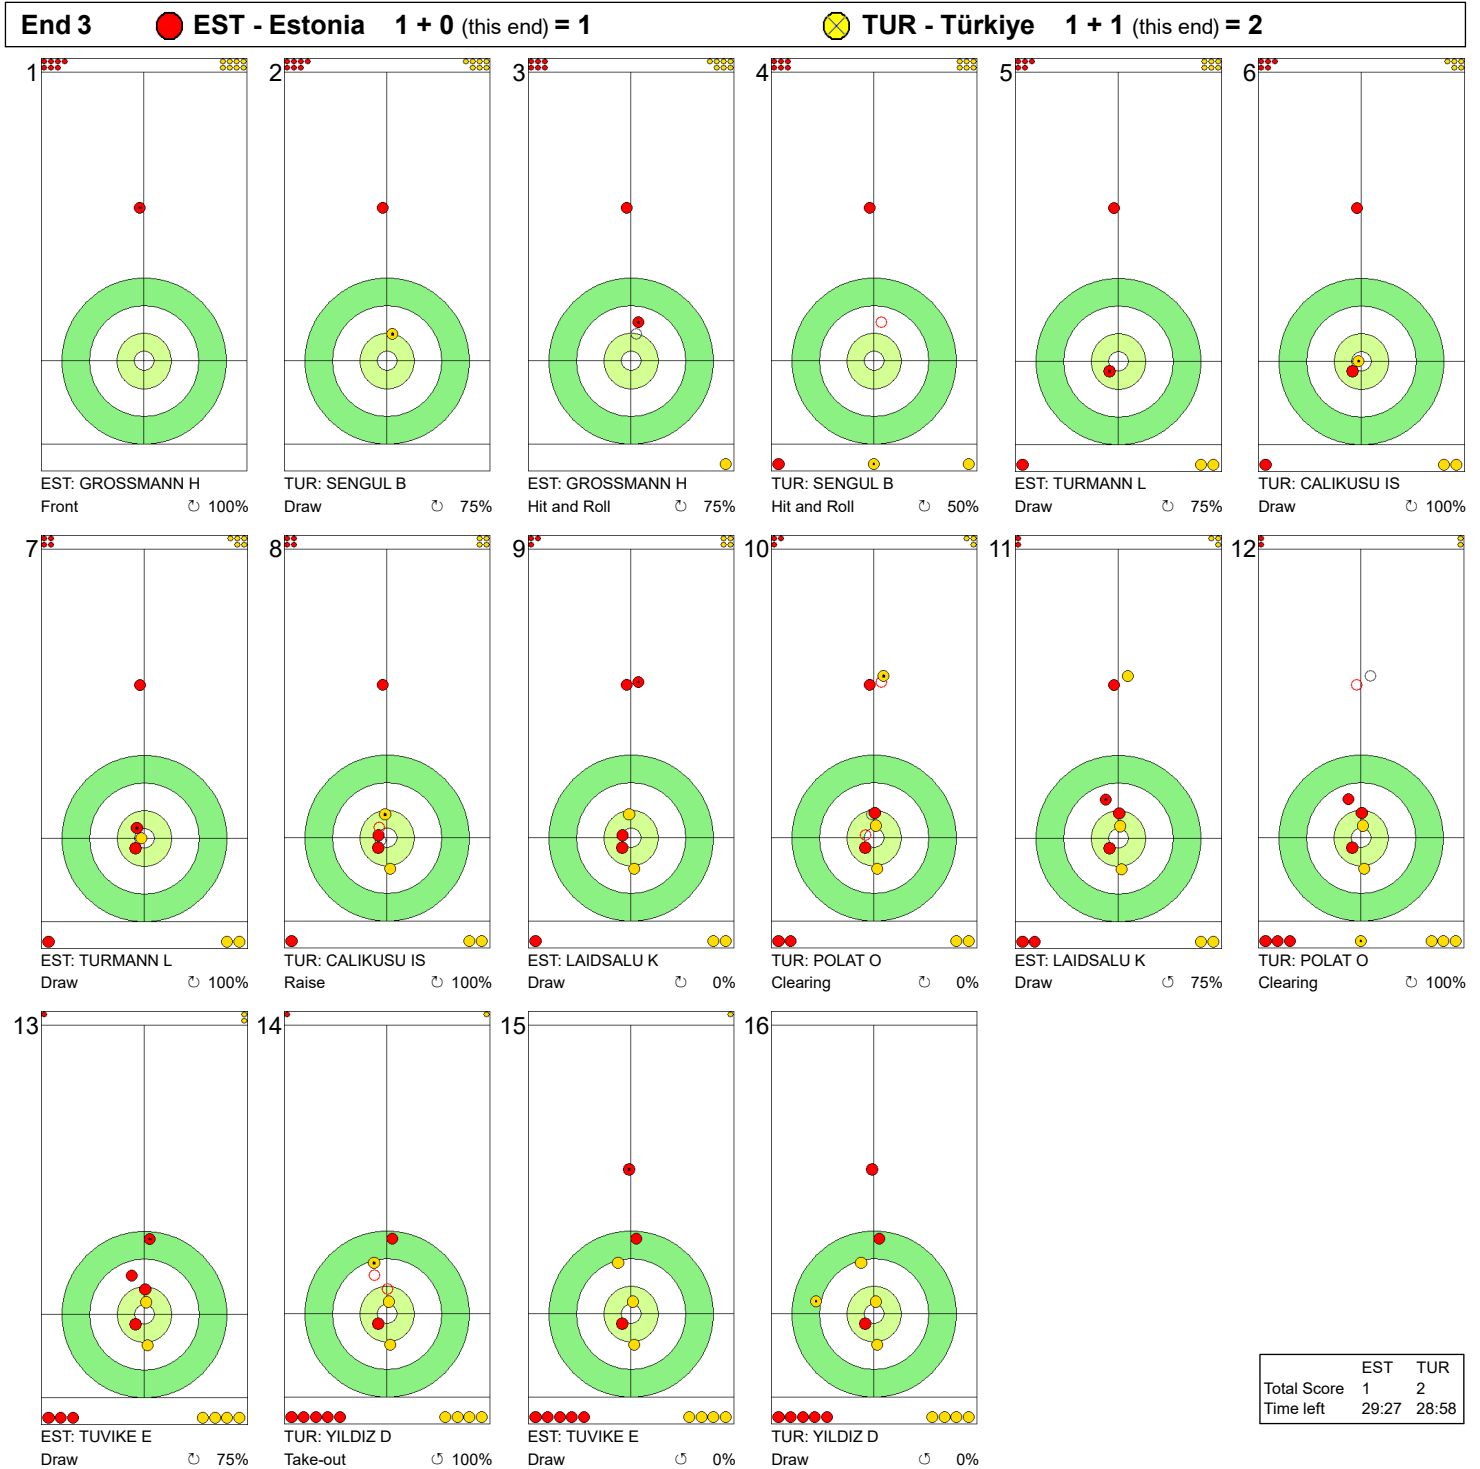

WED 20 MAR 2024
Start Time 14:00

Round Robin Session 13 - Sheet C

WORLD CURLING

Game - Shot by Shot

Legend:
 ↻ Clockwise ↺ Counter-clockwise - Not considered

WED 20 MAR 2024
Start Time 14:00

Round Robin Session 13 - Sheet C

Game - Shot by Shot

Legend:
 ↻ Clockwise ↺ Counter-clockwise - Not considered

WED 20 MAR 2024
Start Time 14:00

Round Robin Session 13 - Sheet C

WORLD CURLING

Game - Shot by Shot

Legend:
 ↻ Clockwise ↺ Counter-clockwise - Not considered

	EST	TUR
Total Score	6	4
Time left	7:30	12:00

Legend:
 ↻ Clockwise ↺ Counter-clockwise - Not considered

WED 20 MAR 2024
Start Time 14:00

Round Robin Session 13 - Sheet C

Game - Shot by Shot

	EST	TUR
Total Score	6	7
Time left	4:35	7:27