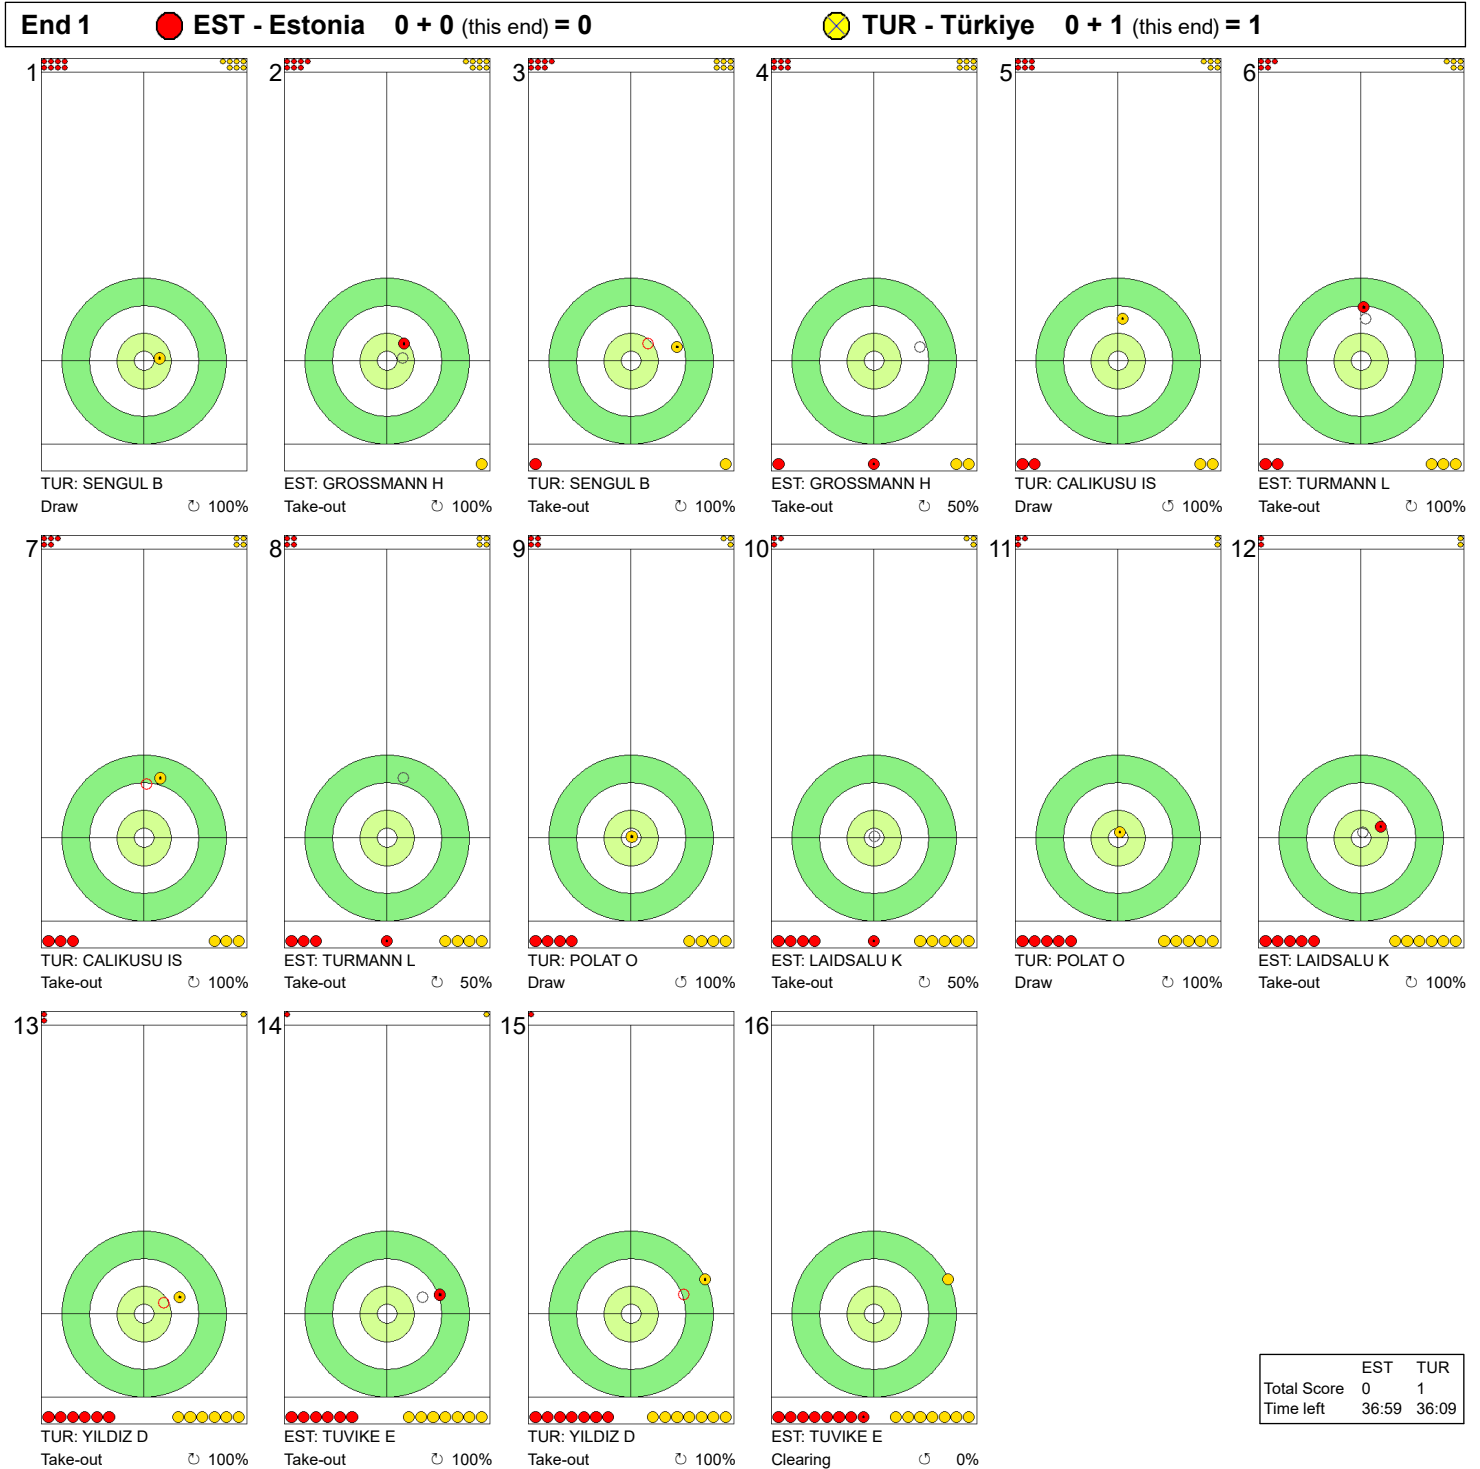

WED 20 MAR 2024
Start Time 14:00

Round Robin Session 13 - Sheet C

WORLD CURLING

Game - Shot by Shot

Legend:
 ↻ Clockwise ↺ Counter-clockwise - Not considered

WED 20 MAR 2024
Start Time 14:00

Round Robin Session 13 - Sheet C

Game - Shot by Shot

Legend:
 ↻ Clockwise ↺ Counter-clockwise - Not considered

WED 20 MAR 2024
Start Time 14:00

Round Robin Session 13 - Sheet C

WORLD CURLING

Game - Shot by Shot

Legend:
 ↻ Clockwise ↺ Counter-clockwise - Not considered

	EST	TUR
Total Score	6	4
Time left	7:30	12:00

Legend:
 ↻ Clockwise ↺ Counter-clockwise - Not considered

WED 20 MAR 2024
Start Time 14:00

Round Robin Session 13 - Sheet C

Game - Shot by Shot

	EST	TUR
Total Score	6	7
Time left	4:35	7:27