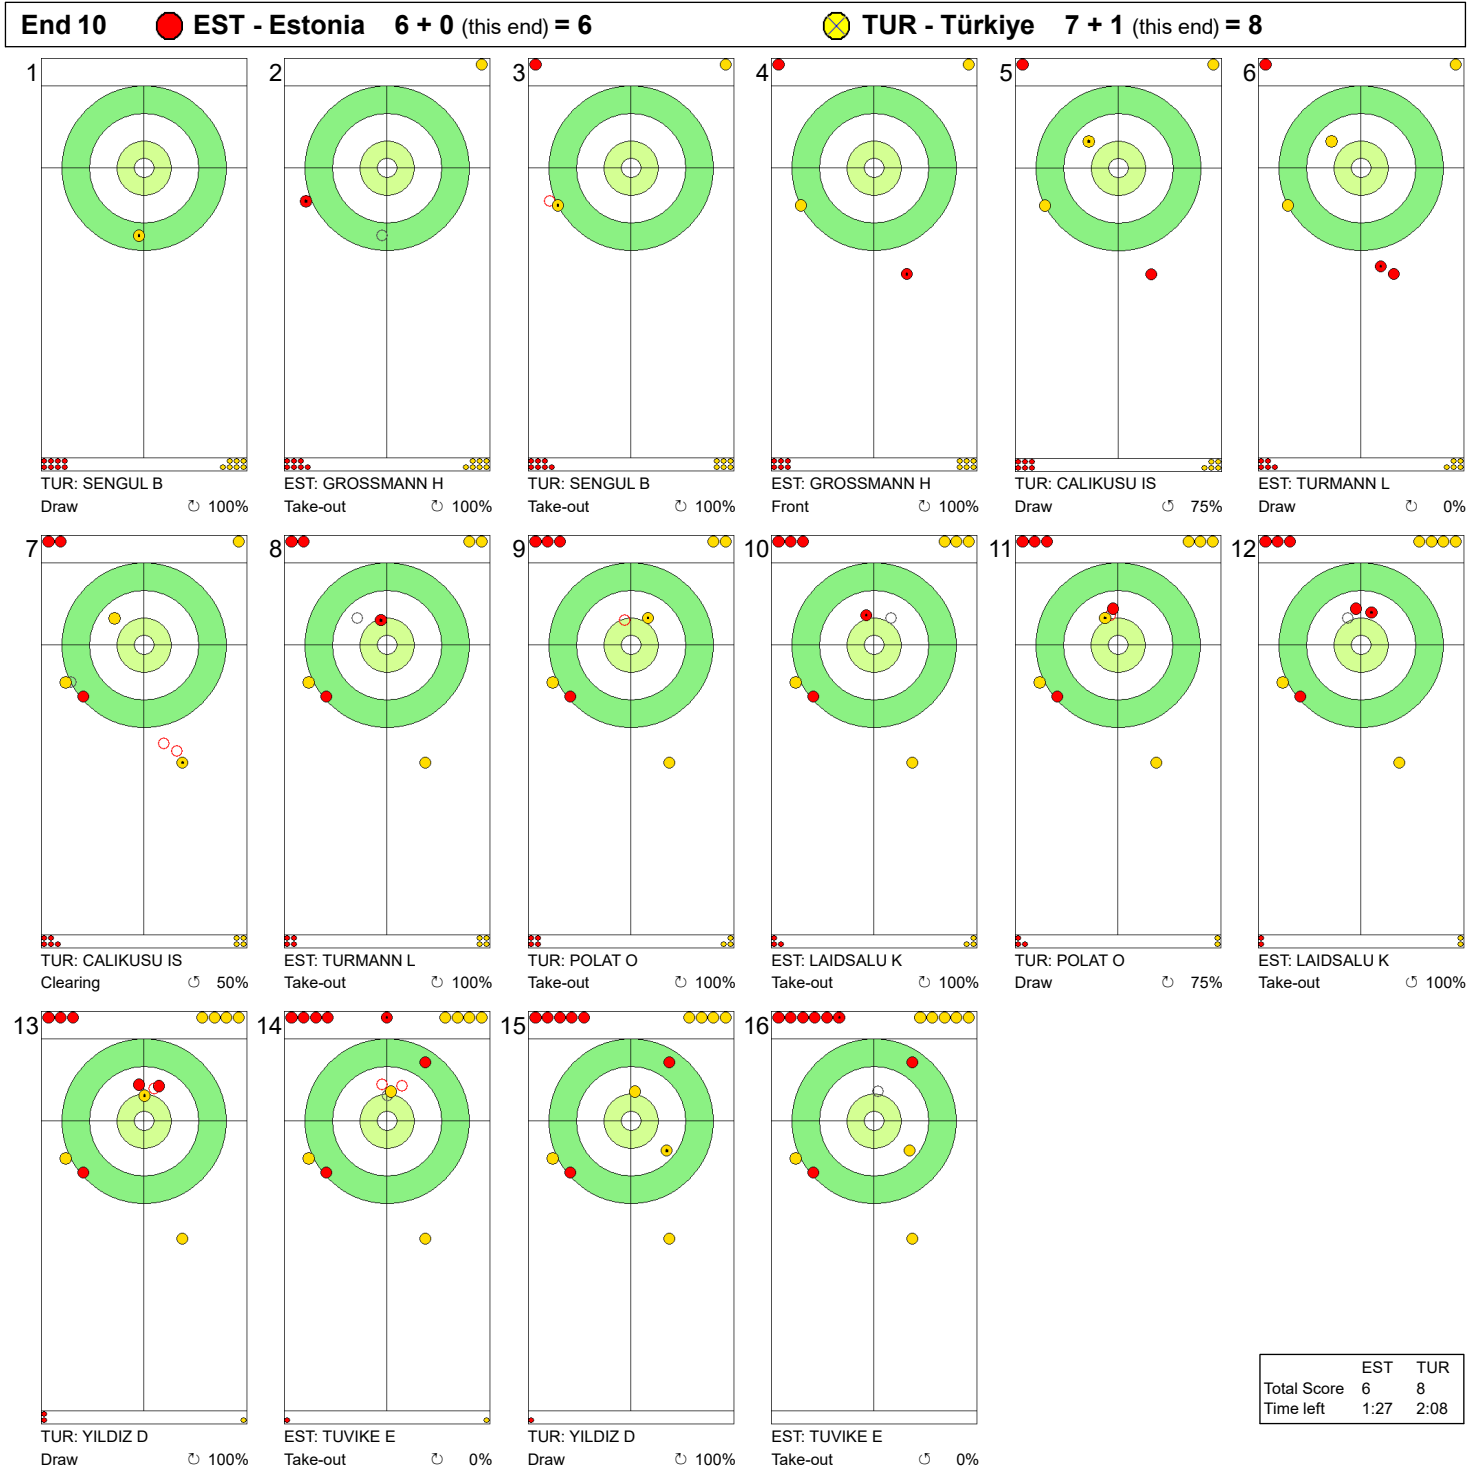

WED 20 MAR 2024
Start Time 14:00

Round Robin Session 13 - Sheet C

WORLD CURLING

Game - Shot by Shot

Legend:
 ↻ Clockwise ↺ Counter-clockwise - Not considered

WED 20 MAR 2024
Start Time 14:00

Round Robin Session 13 - Sheet C

WED 20 MAR 2024
Start Time 14:00

Round Robin Session 13 - Sheet C

WORLD CURLING

Game - Shot by Shot

End 7 ● **EST - Estonia** 5 + 0 (this end) = 5 ⊗ **TUR - Türkiye** 3 + 1 (this end) = 4

	EST	TUR
Total Score	5	4
Time left	13:33	16:34

	EST	TUR
Total Score	6	4
Time left	7:30	12:00

Legend:
 ↻ Clockwise ↺ Counter-clockwise - Not considered

WED 20 MAR 2024
Start Time 14:00

Round Robin Session 13 - Sheet C

Game - Shot by Shot

	EST	TUR
Total Score	6	7
Time left	4:35	7:27

Legend:
 ↻ Clockwise ↺ Counter-clockwise - Not considered

WED 20 MAR 2024
Start Time 14:00

Round Robin Session 13 - Sheet C

Game - Shot by Shot

Legend:
 ↻ Clockwise ↺ Counter-clockwise - Not considered