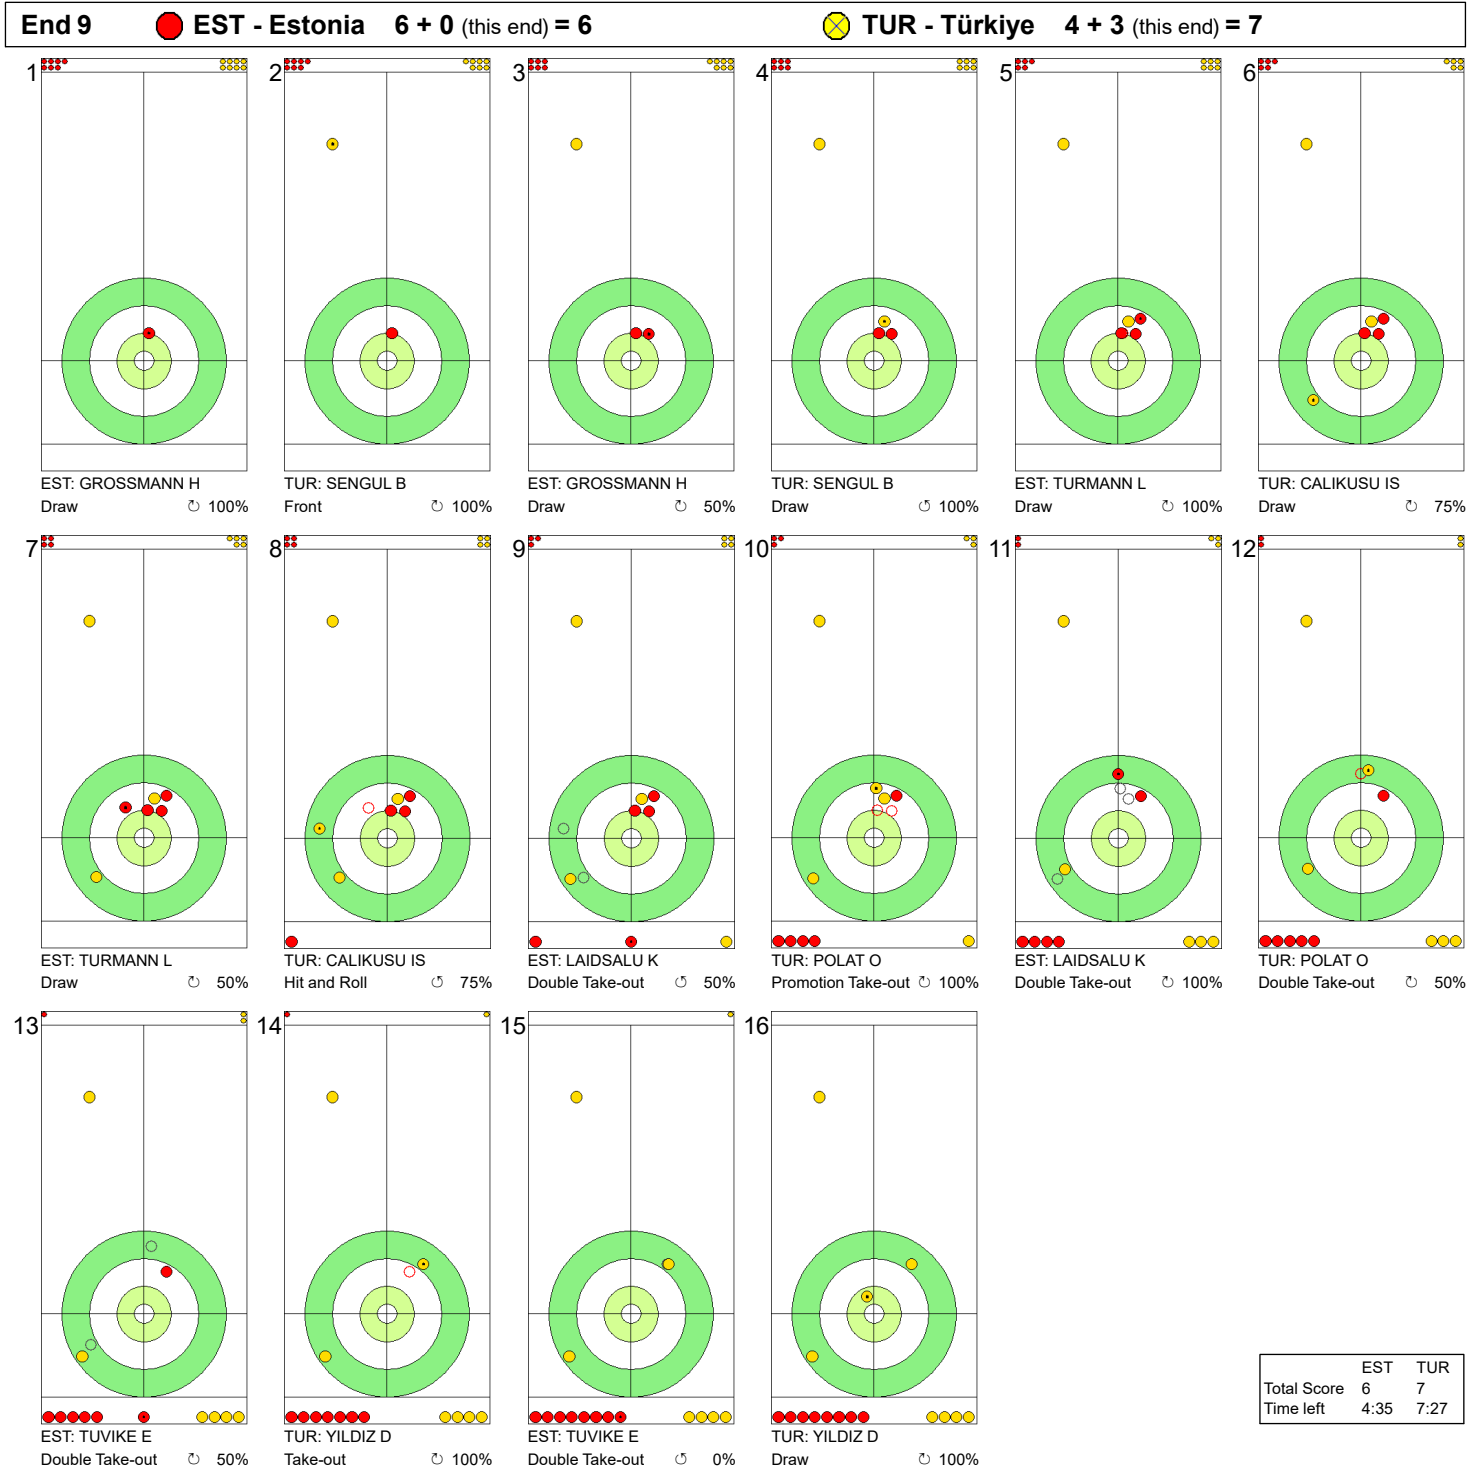

WED 20 MAR 2024
Start Time 14:00

Round Robin Session 13 - Sheet C

WORLD CURLING

Game - Shot by Shot

End 7 ● **EST - Estonia** 5 + 0 (this end) = 5 ⊗ **TUR - Türkiye** 3 + 1 (this end) = 4

	EST	TUR
Total Score	5	4
Time left	13:33	16:34

Legend:
 ↻ Clockwise ↺ Counter-clockwise - Not considered

WED 20 MAR 2024
Start Time 14:00

Round Robin Session 13 - Sheet C

WORLD CURLING

Game - Shot by Shot

End 8 ● **EST - Estonia** 5 + 1 (this end) = 6 ● **TUR - Türkiye** 4 + 0 (this end) = 4

	EST	TUR
Total Score	6	4
Time left	7:30	12:00

Legend:
 ↻ Clockwise ↺ Counter-clockwise - Not considered

WED 20 MAR 2024
Start Time 14:00

Round Robin Session 13 - Sheet C

Game - Shot by Shot

	EST	TUR
Total Score	6	7
Time left	4:35	7:27

Legend:
 ↻ Clockwise ↺ Counter-clockwise - Not considered

WED 20 MAR 2024
Start Time 14:00

Round Robin Session 13 - Sheet C

Game - Shot by Shot

Legend:
 ↻ Clockwise ↺ Counter-clockwise - Not considered