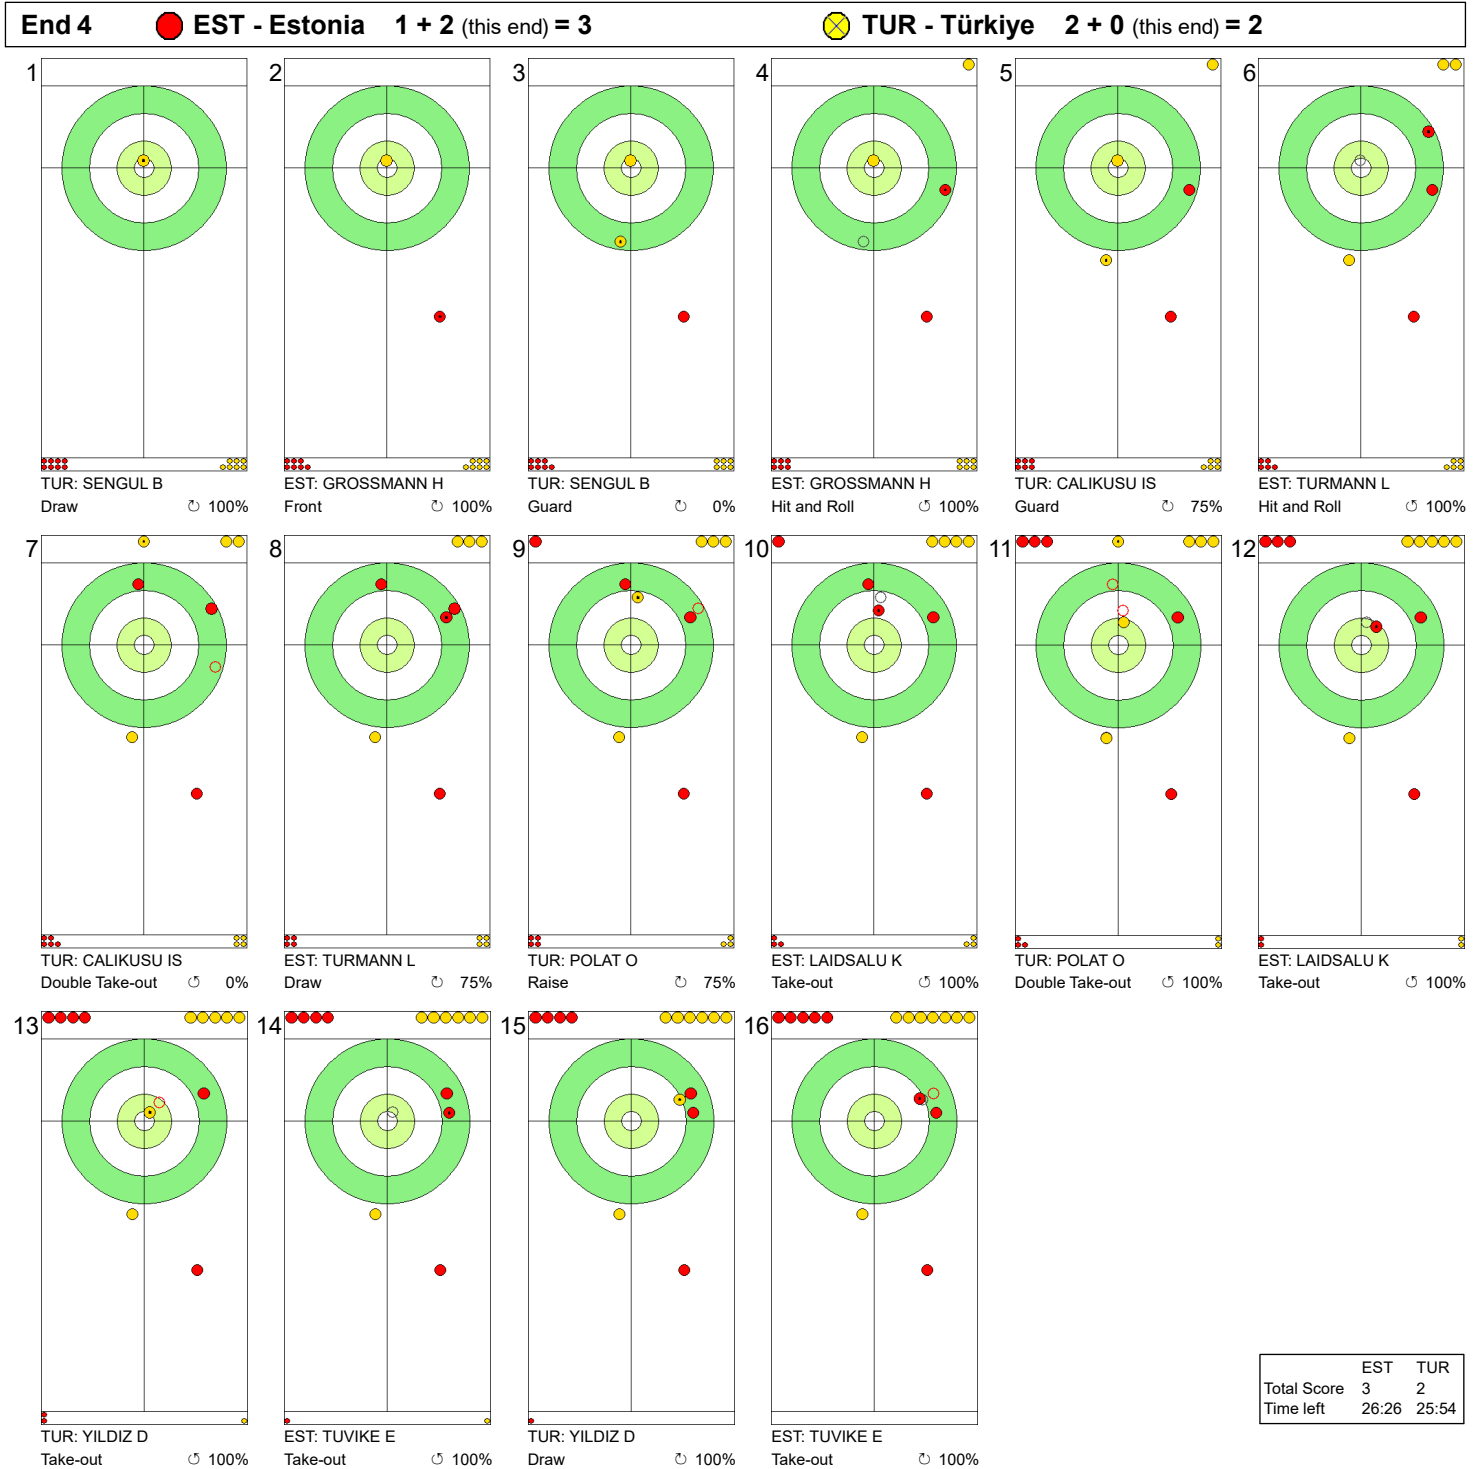

WED 20 MAR 2024
Start Time 14:00

Round Robin Session 13 - Sheet C

WORLD CURLING

Game - Shot by Shot

Legend:
 ↻ Clockwise ↺ Counter-clockwise - Not considered

WED 20 MAR 2024
Start Time 14:00

Round Robin Session 13 - Sheet C

Game - Shot by Shot

Legend:
 ↻ Clockwise ↺ Counter-clockwise - Not considered

WED 20 MAR 2024
Start Time 14:00

Round Robin Session 13 - Sheet C

WORLD CURLING

Game - Shot by Shot

Legend:
 ↻ Clockwise ↺ Counter-clockwise - Not considered

	EST	TUR
Total Score	6	4
Time left	7:30	12:00

Legend:
 ↻ Clockwise ↺ Counter-clockwise - Not considered

WED 20 MAR 2024
Start Time 14:00

Round Robin Session 13 - Sheet C

Game - Shot by Shot

	EST	TUR
Total Score	6	7
Time left	4:35	7:27