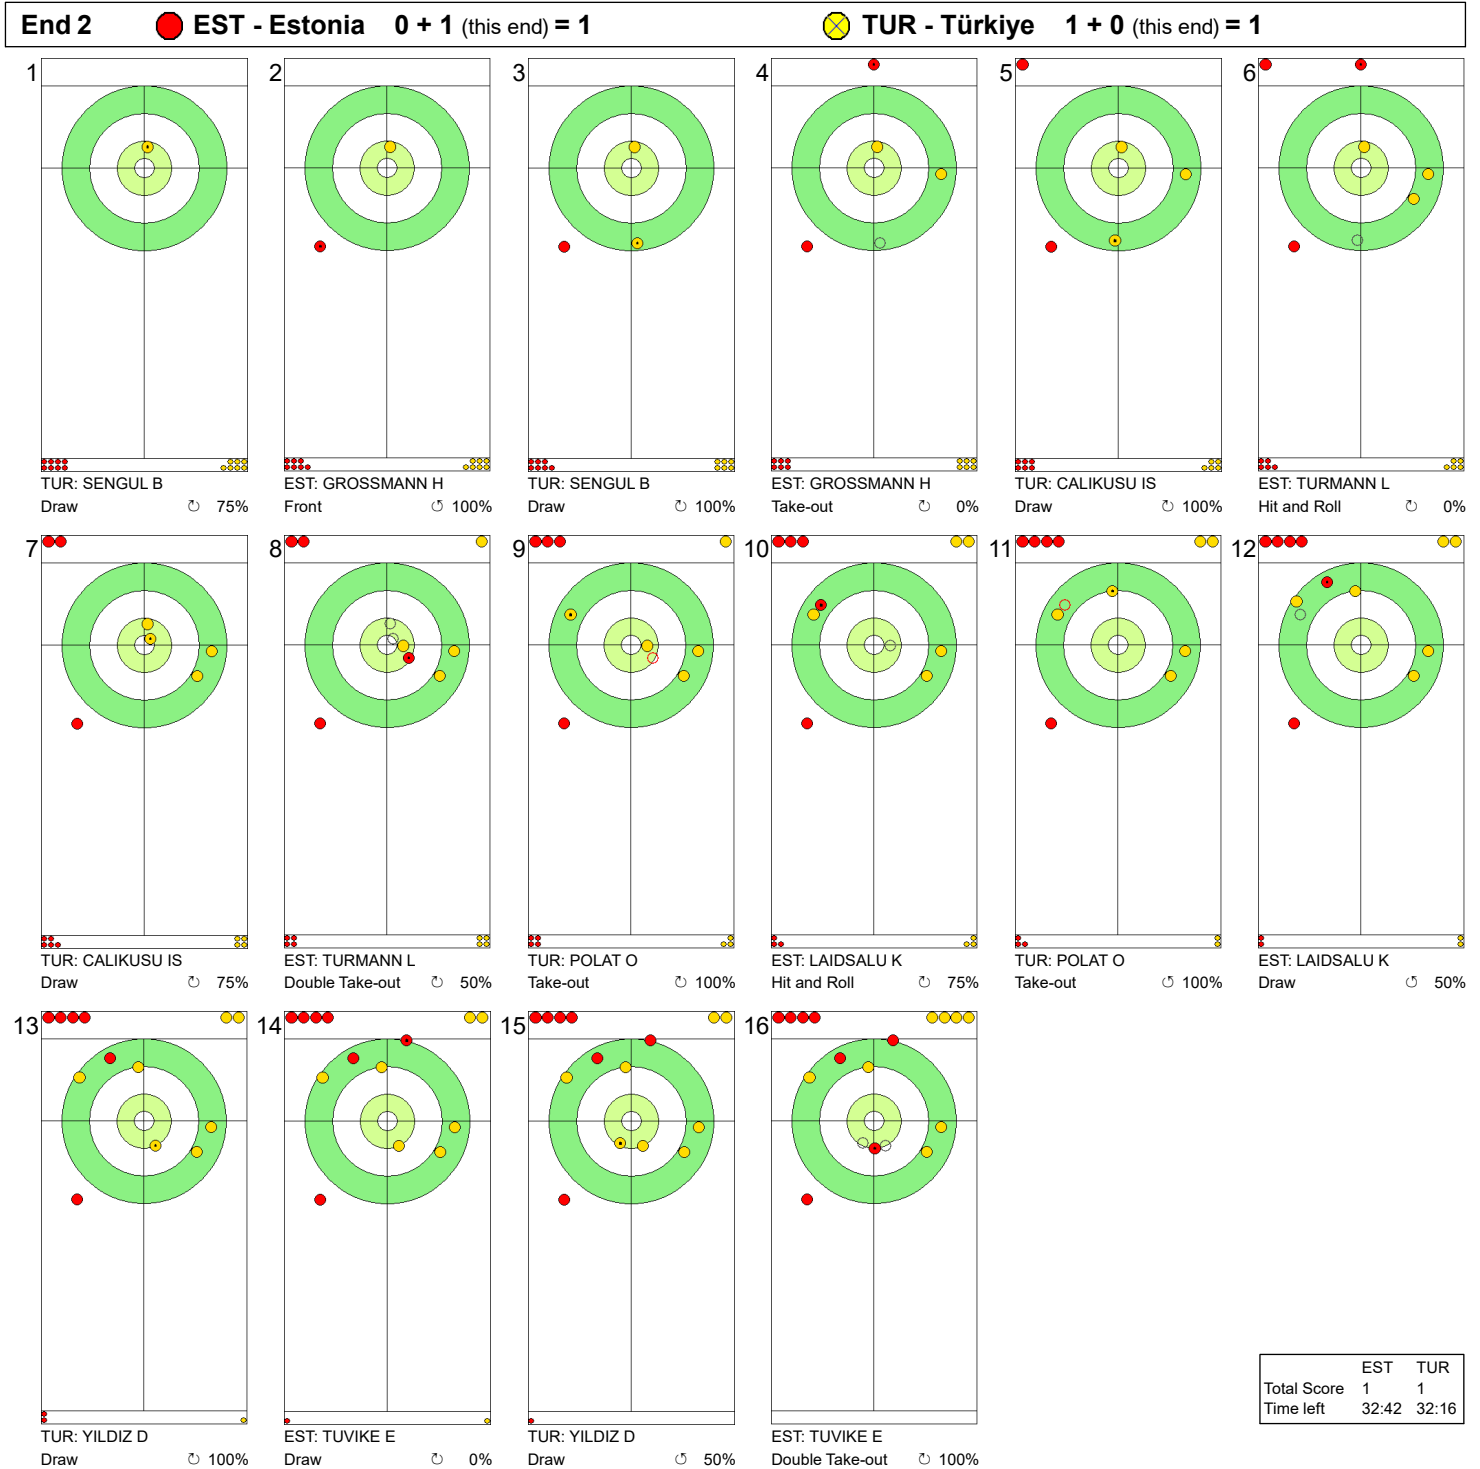

WED 20 MAR 2024
Start Time 14:00

Round Robin Session 13 - Sheet C

WORLD CURLING

Game - Shot by Shot

Legend:
 ↻ Clockwise ↺ Counter-clockwise - Not considered

WED 20 MAR 2024
Start Time 14:00

Round Robin Session 13 - Sheet C

Game - Shot by Shot

Legend:
 ↻ Clockwise ↺ Counter-clockwise - Not considered

WED 20 MAR 2024
Start Time 14:00

Round Robin Session 13 - Sheet C

WORLD CURLING

Game - Shot by Shot

Legend:
 ↻ Clockwise ↺ Counter-clockwise - Not considered

	EST	TUR
Total Score	6	4
Time left	7:30	12:00

Legend:
 ↻ Clockwise ↺ Counter-clockwise - Not considered

WED 20 MAR 2024
Start Time 14:00

Round Robin Session 13 - Sheet C

Game - Shot by Shot

	EST	TUR
Total Score	6	7
Time left	4:35	7:27