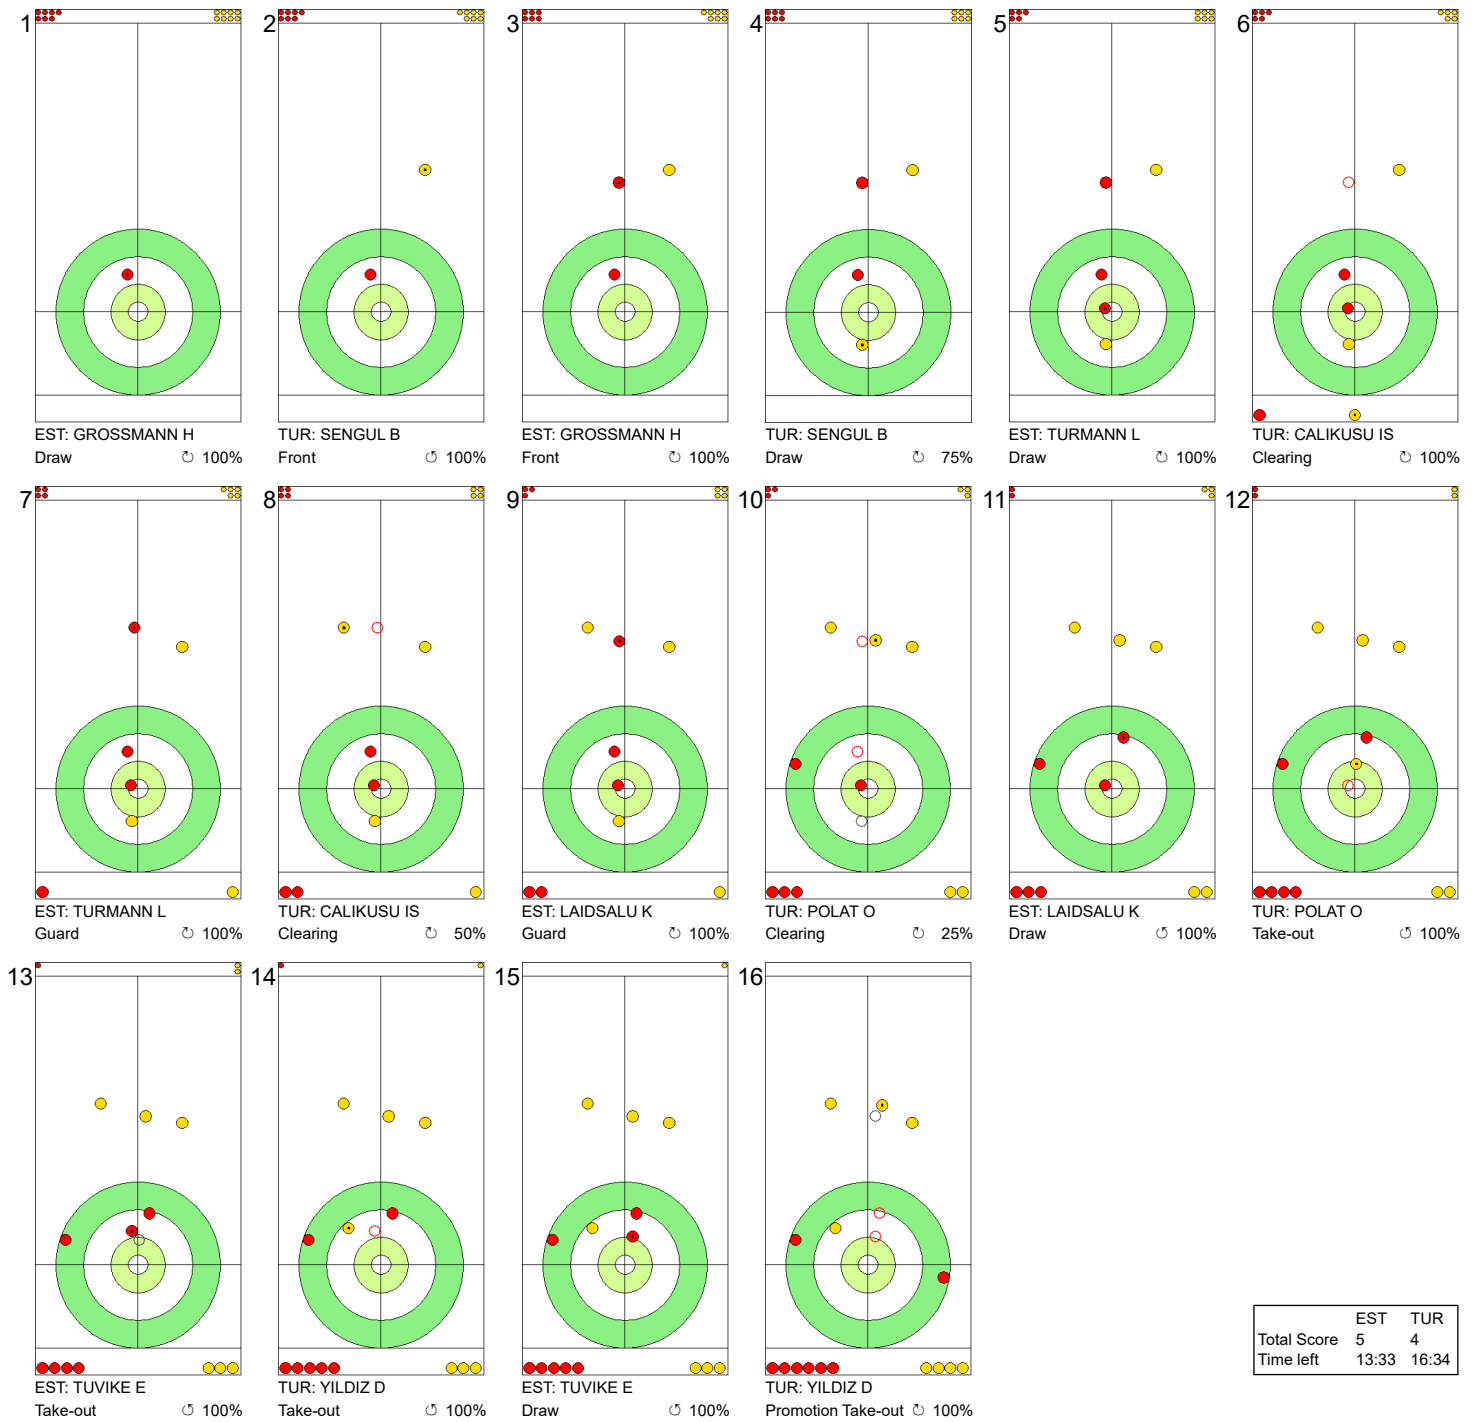

WED 20 MAR 2024
Start Time 14:00

Round Robin Session 13 - Sheet C

WORLD CURLING

Game - Shot by Shot

Legend:
 ↻ Clockwise ↺ Counter-clockwise - Not considered

WED 20 MAR 2024
Start Time 14:00

Round Robin Session 13 - Sheet C

Game - Shot by Shot

Legend:
 ↻ Clockwise ↺ Counter-clockwise - Not considered

WED 20 MAR 2024
Start Time 14:00

Round Robin Session 13 - Sheet C

WORLD CURLING

Game - Shot by Shot

Legend:
 ↻ Clockwise ↺ Counter-clockwise - Not considered

WED 20 MAR 2024
Start Time 14:00

Round Robin Session 13 - Sheet C

WORLD CURLING

Game - Shot by Shot

End 7 ● **EST - Estonia** 5 + 0 (this end) = 5 ⊗ **TUR - Türkiye** 3 + 1 (this end) = 4

	EST	TUR
Total Score	5	4
Time left	13:33	16:34

	EST	TUR
Total Score	6	4
Time left	7:30	12:00

Legend:
 ↻ Clockwise ↺ Counter-clockwise - Not considered

WED 20 MAR 2024
Start Time 14:00

Round Robin Session 13 - Sheet C

Game - Shot by Shot

	EST	TUR
Total Score	6	7
Time left	4:35	7:27