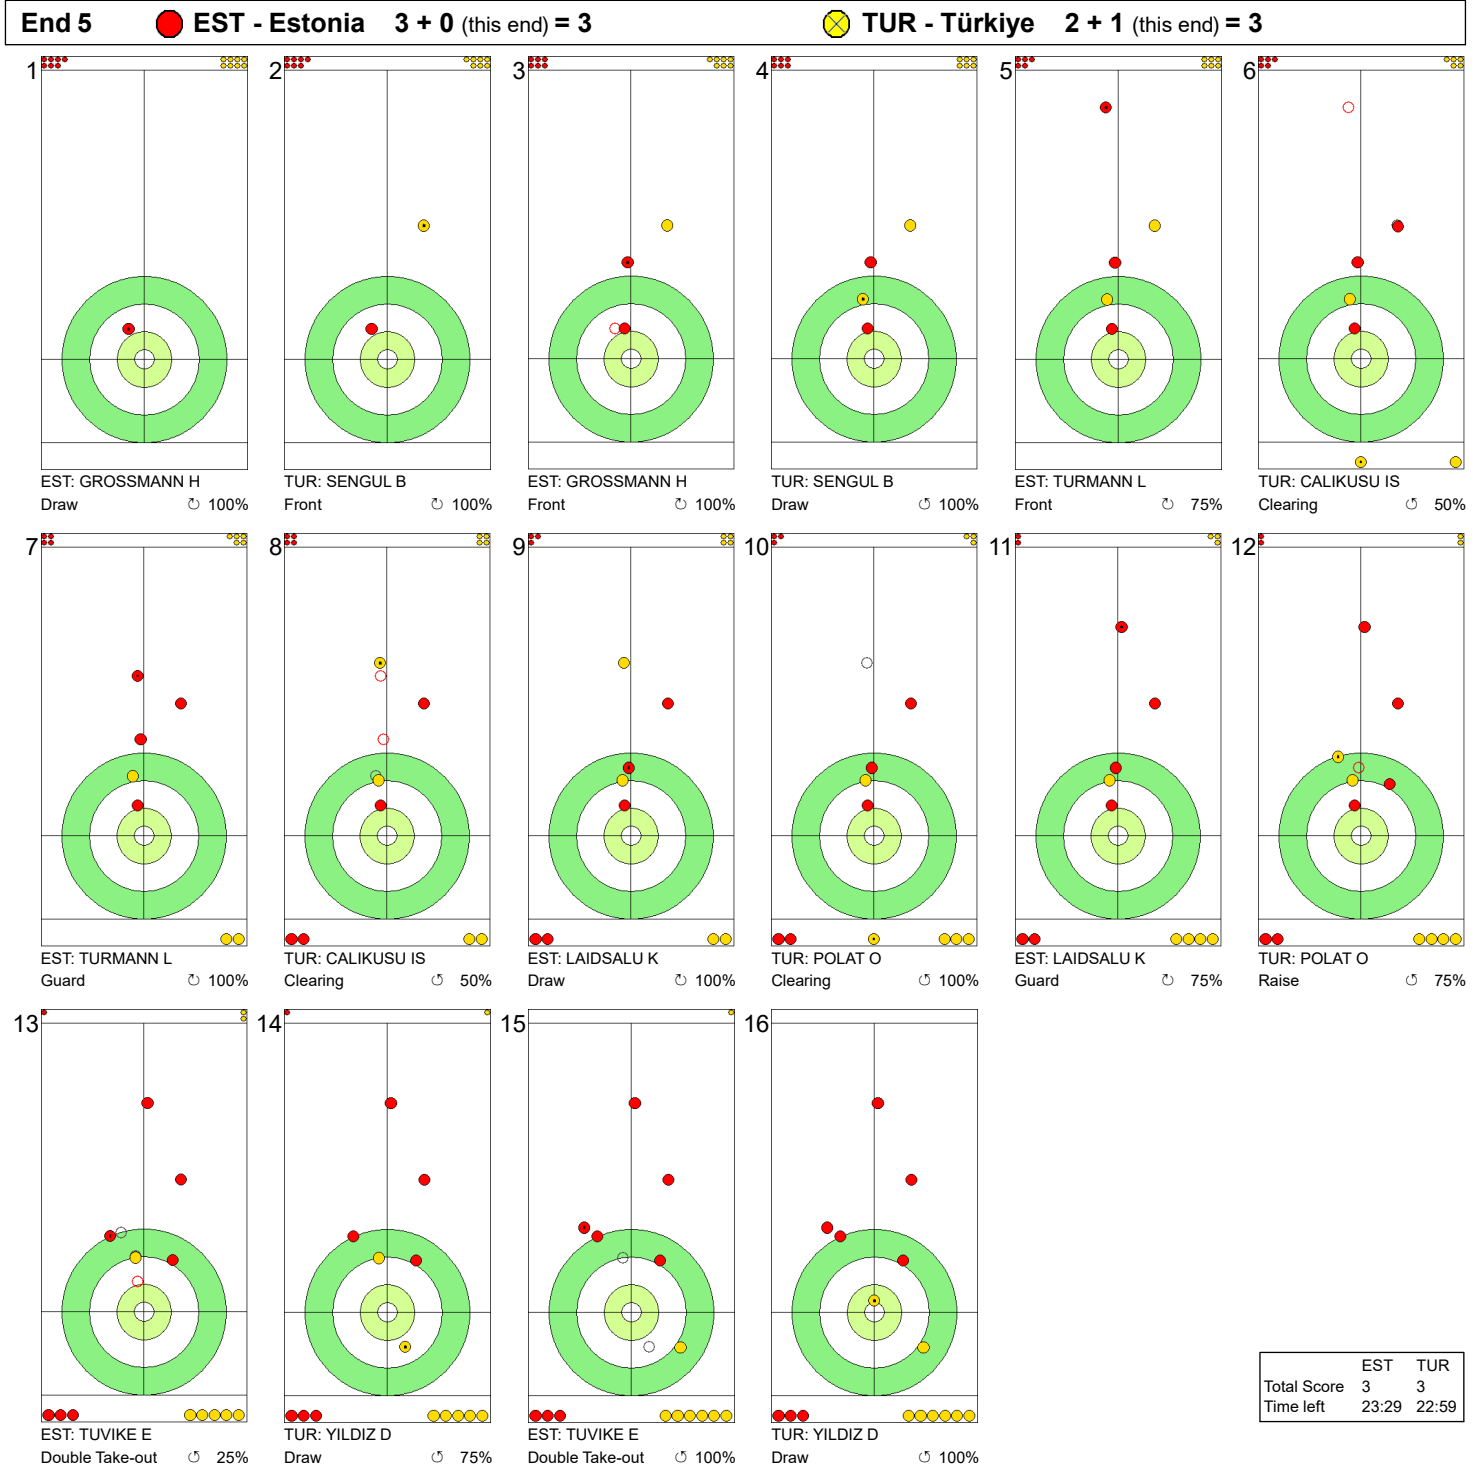

WED 20 MAR 2024
Start Time 14:00

Round Robin Session 13 - Sheet C

WORLD CURLING

Game - Shot by Shot

Legend:
 ↻ Clockwise ↺ Counter-clockwise - Not considered

WED 20 MAR 2024
Start Time 14:00

Round Robin Session 13 - Sheet C

Game - Shot by Shot

Legend:
 ↻ Clockwise ↺ Counter-clockwise - Not considered

WED 20 MAR 2024
Start Time 14:00

Round Robin Session 13 - Sheet C

WORLD CURLING

Game - Shot by Shot

Legend:
 ↻ Clockwise ↺ Counter-clockwise - Not considered

WED 20 MAR 2024
Start Time 14:00

Round Robin Session 13 - Sheet C

WORLD CURLING

Game - Shot by Shot

End 7 ● **EST - Estonia** 5 + 0 (this end) = 5 ⊗ **TUR - Türkiye** 3 + 1 (this end) = 4

	EST	TUR
Total Score	5	4
Time left	13:33	16:34

	EST	TUR
Total Score	6	4
Time left	7:30	12:00

Legend:
 ↻ Clockwise ↺ Counter-clockwise - Not considered

WED 20 MAR 2024
Start Time 14:00

Round Robin Session 13 - Sheet C

Game - Shot by Shot

	EST	TUR
Total Score	6	7
Time left	4:35	7:27