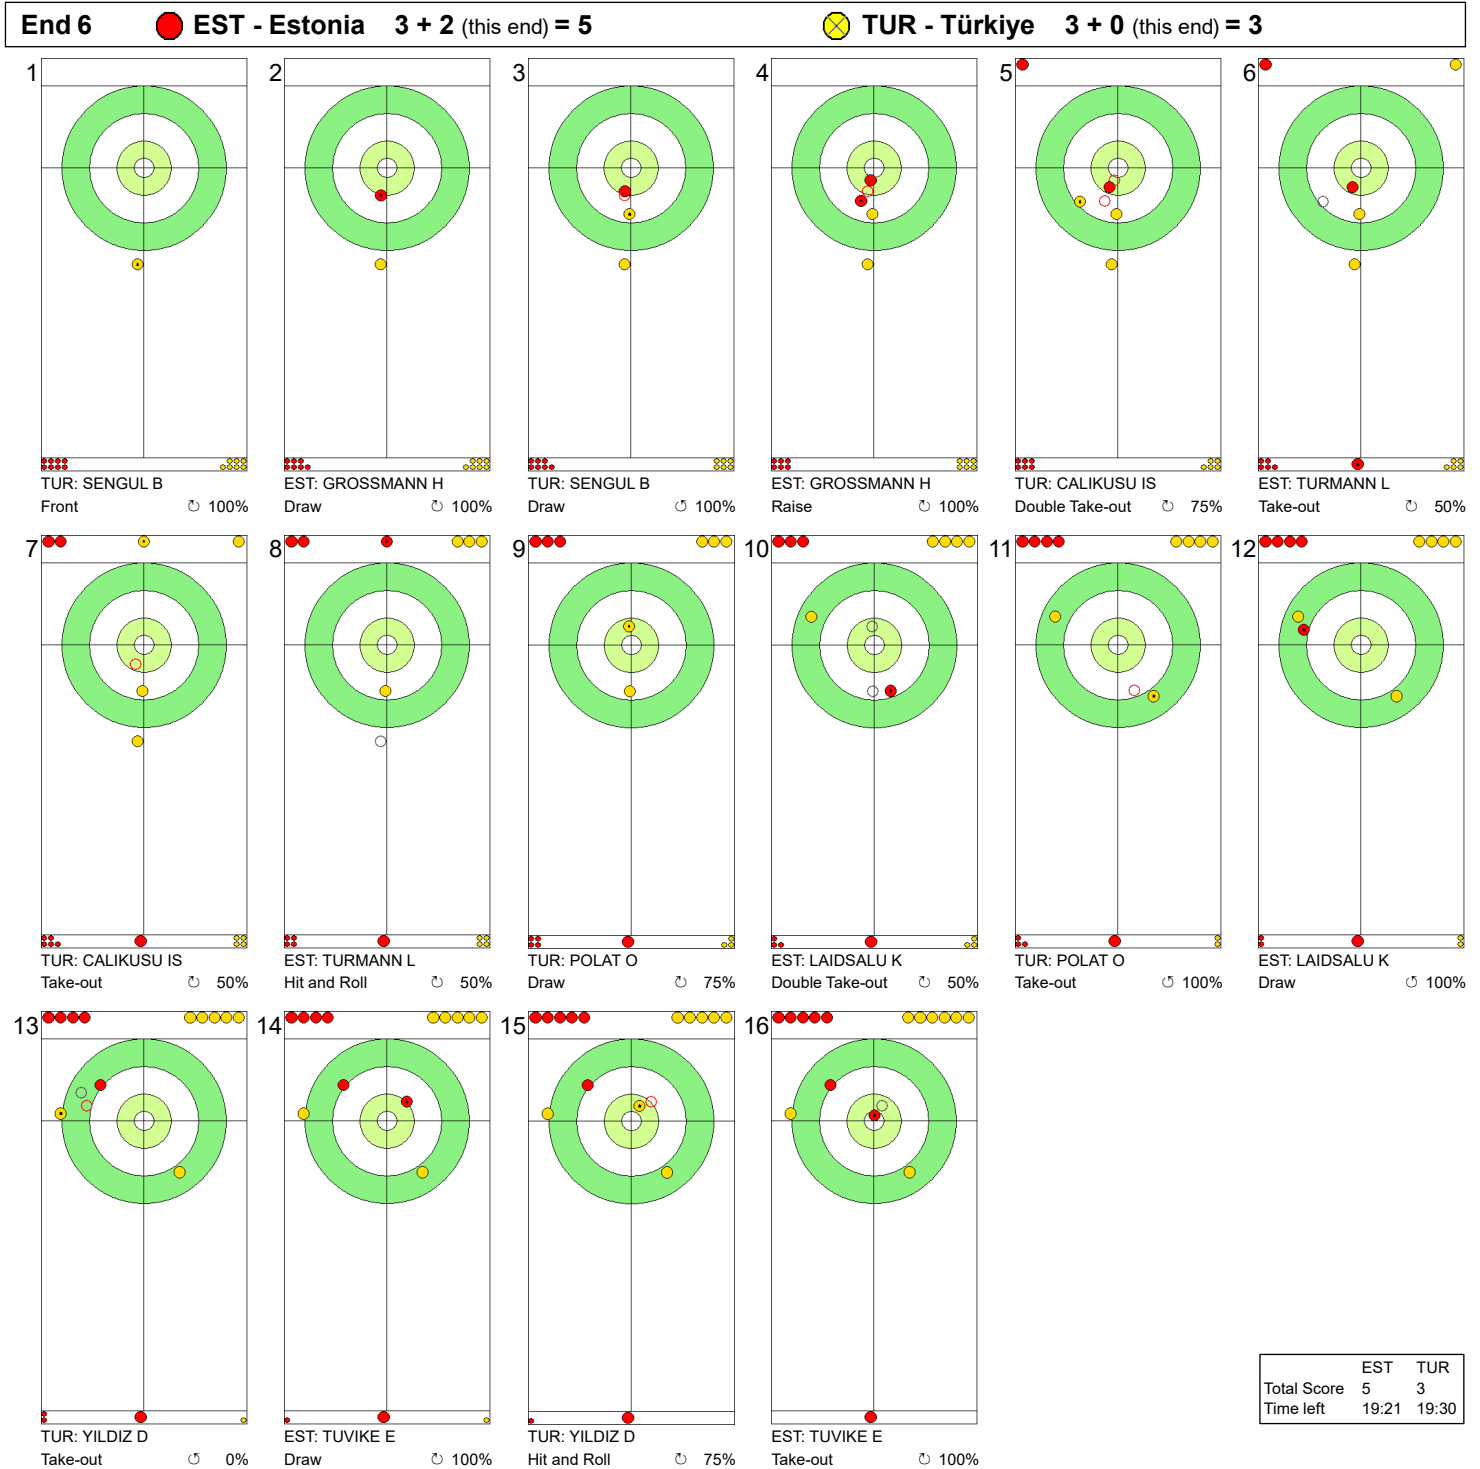

WED 20 MAR 2024
Start Time 14:00

Round Robin Session 13 - Sheet C

WORLD CURLING

Game - Shot by Shot

Legend:
 ↻ Clockwise ↺ Counter-clockwise - Not considered

WED 20 MAR 2024
Start Time 14:00

Round Robin Session 13 - Sheet C

Game - Shot by Shot

Legend:
 ↻ Clockwise ↺ Counter-clockwise - Not considered

WED 20 MAR 2024
Start Time 14:00

Round Robin Session 13 - Sheet C

WORLD CURLING

Game - Shot by Shot

Legend:
 ↻ Clockwise ↺ Counter-clockwise - Not considered

WED 20 MAR 2024
Start Time 14:00

Round Robin Session 13 - Sheet C

WORLD CURLING

Game - Shot by Shot

End 7 ● **EST - Estonia** 5 + 0 (this end) = 5 ⊗ **TUR - Türkiye** 3 + 1 (this end) = 4

	EST	TUR
Total Score	5	4
Time left	13:33	16:34

	EST	TUR
Total Score	6	4
Time left	7:30	12:00

Legend:
 ↻ Clockwise ↺ Counter-clockwise - Not considered

WED 20 MAR 2024
Start Time 14:00

Round Robin Session 13 - Sheet C

Game - Shot by Shot

	EST	TUR
Total Score	6	7
Time left	4:35	7:27