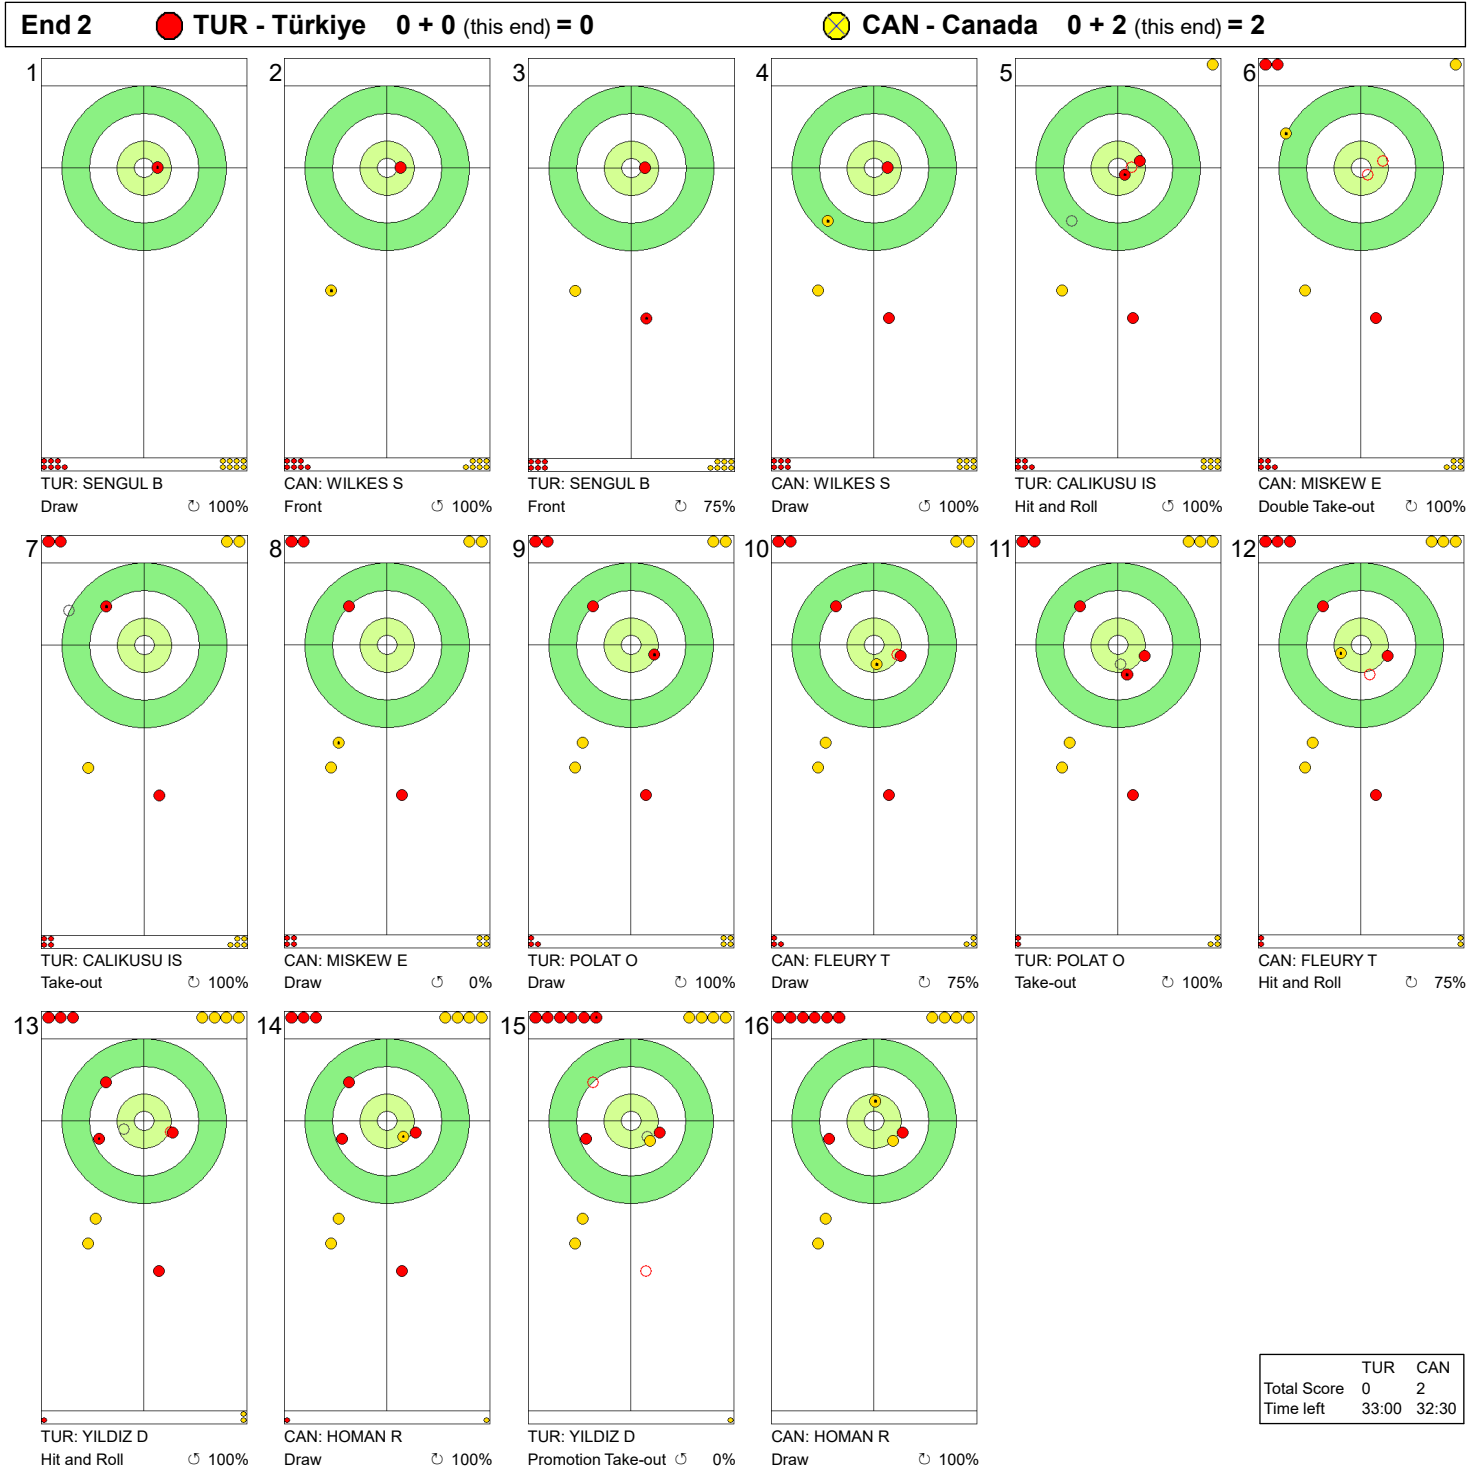

WED 20 MAR 2024
Start Time 19:00

Round Robin Session 14 - Sheet B

WORLD CURLING

Game - Shot by Shot

End 1			TUR - Türkiye 0 + 0 (this end) = 0			CAN - Canada 0 + 0 (this end) = 0											
1		TUR: SENGUL B Draw 100%	2		CAN: WILKES S Take-out 100%	3		TUR: SENGUL B Take-out 100%	4		CAN: WILKES S Take-out 50%	5		TUR: CALIKUSU IS Draw 100%	6		CAN: MISKEW E Take-out 100%
7		TUR: CALIKUSU IS Take-out 100%	8		CAN: MISKEW E Take-out 100%	9		TUR: POLAT O Take-out 100%	10		CAN: FLEURY T Take-out 100%	11		TUR: POLAT O Take-out 100%	12		CAN: FLEURY T Take-out 100%
13		TUR: YILDIZ D Take-out 100%	14		CAN: HOMAN R Take-out 100%	15		TUR: YILDIZ D Take-out 100%	16		CAN: HOMAN R Clearing 100%						

	TUR	CAN
Total Score	0	0
Time left	35:47	36:21

Legend:
 Clockwise Counter-clockwise - Not considered

WED 20 MAR 2024
Start Time 19:00

Round Robin Session 14 - Sheet B

WORLD CURLING

Game - Shot by Shot

Legend:
 ↻ Clockwise ↺ Counter-clockwise - Not considered

WED 20 MAR 2024
Start Time 19:00

Round Robin Session 14 - Sheet B

WORLD CURLING

Game - Shot by Shot

Legend:
 Clockwise
 Counter-clockwise
 - Not considered

WED 20 MAR 2024
Start Time 19:00

Round Robin Session 14 - Sheet B

WORLD CURLING

Game - Shot by Shot

End 4 ● **TUR - Türkiye** 0 + 1 (this end) = 1 ● **CAN - Canada** 2 + 0 (this end) = 2

1 CAN: WILKES S Draw 100%	2 TUR: SENGUL B Front 100%	3 CAN: WILKES S Front 100%	4 TUR: SENGUL B Hit and Roll 100%	5 CAN: MISKEEW E Draw 75%	6 TUR: CALIKUSU IS Raise 0%
7 CAN: MISKEEW E Hit and Roll 100%	8 TUR: CALIKUSU IS Promotion Take-out 75%	9 CAN: FLEURY T Hit and Roll 100%	10 TUR: POLAT O Double Take-out 50%	11 CAN: FLEURY T Draw 75%	12 TUR: POLAT O Hit and Roll 75%
13 CAN: HOMAN R Clearing 100%	14 TUR: YILDIZ D Draw 50%	15 CAN: HOMAN R Take-out 100%	16 TUR: YILDIZ D Draw 100%		