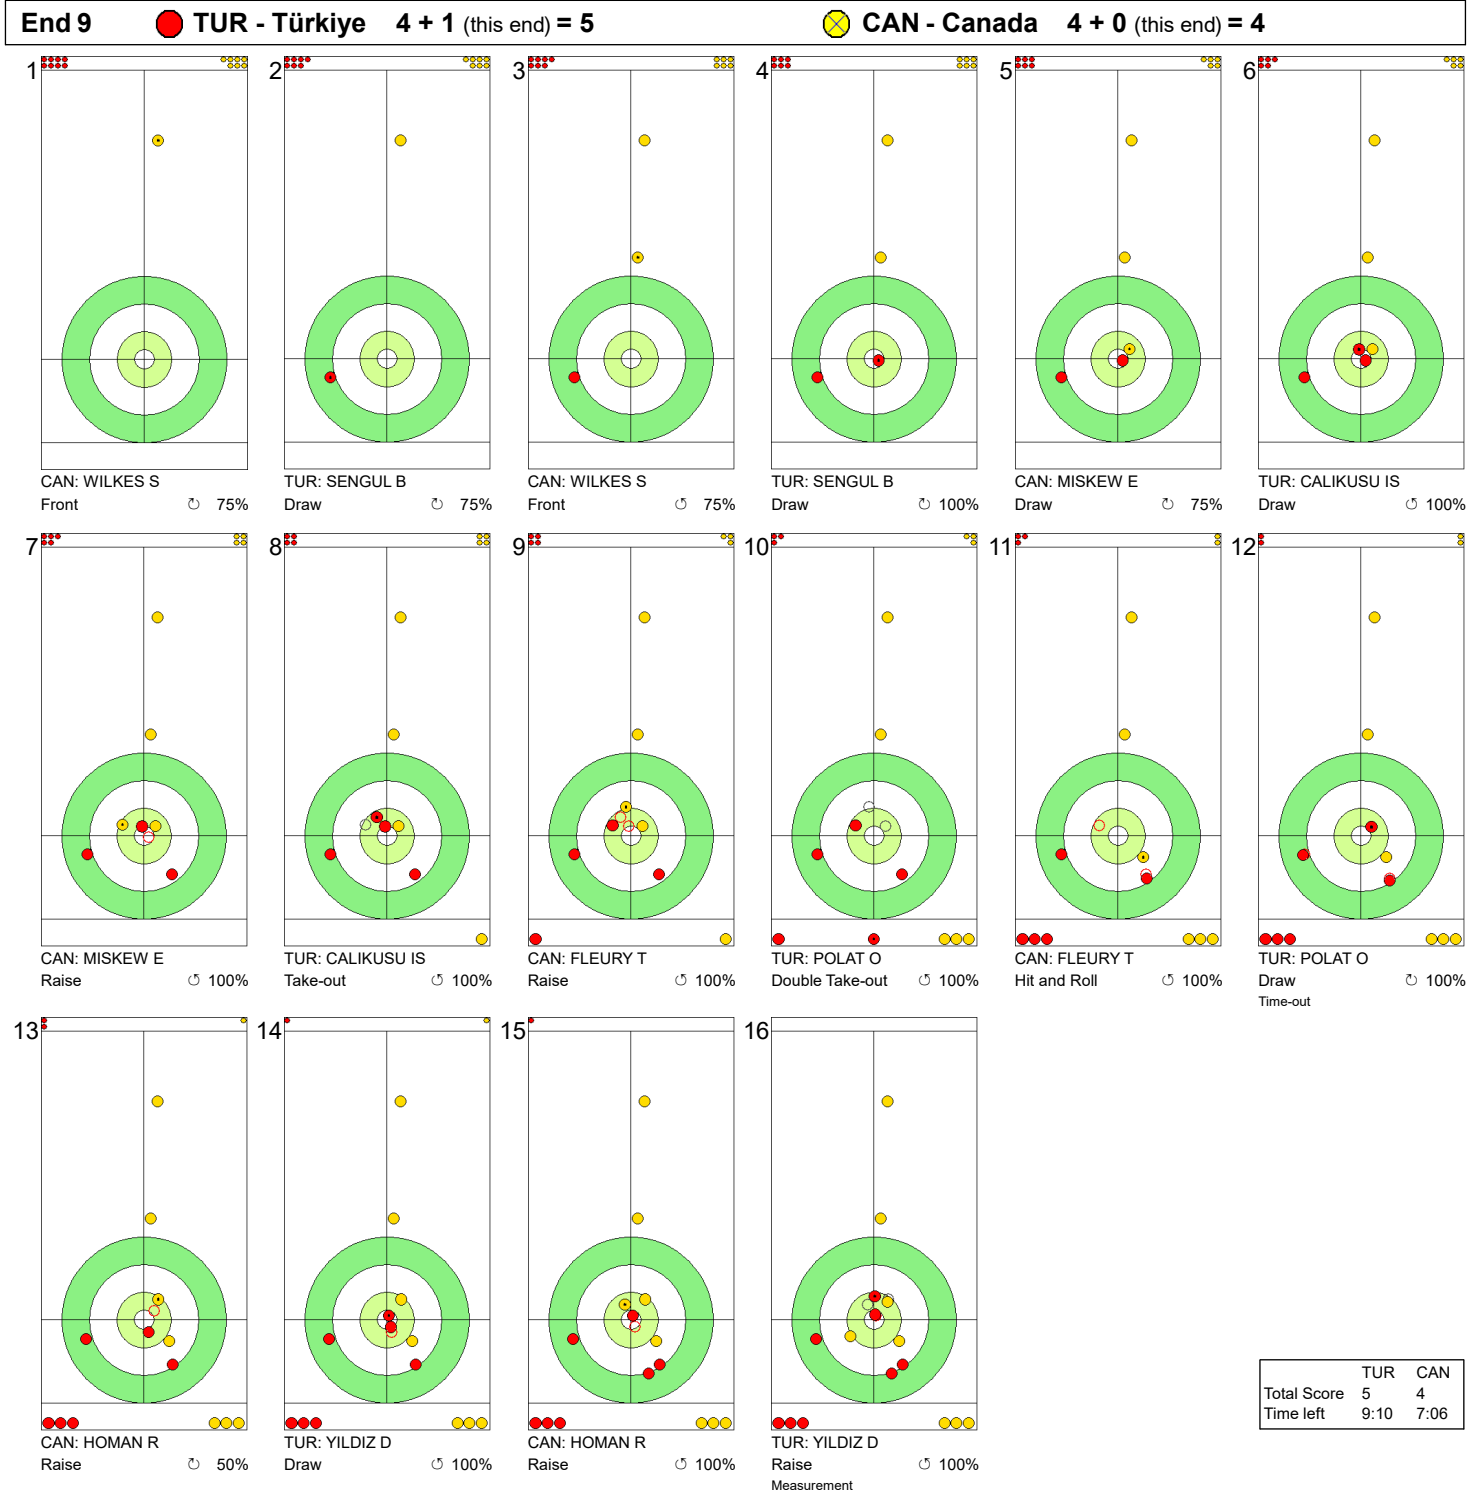

	TUR	CAN
Total Score	1	3
Time left	21:27	20:35

Legend:
 ↻ Clockwise ↺ Counter-clockwise - Not considered

WED 20 MAR 2024
Start Time 19:00

Round Robin Session 14 - Sheet B

WORLD CURLING

Game - Shot by Shot

Legend:
 Clockwise Counter-clockwise - Not considered

WED 20 MAR 2024
Start Time 19:00

Round Robin Session 14 - Sheet B

WORLD CURLING

Game - Shot by Shot

End 8 ● **TUR - Türkiye** 4 + 0 (this end) = 4 ● **CAN - Canada** 3 + 1 (this end) = 4

	TUR	CAN
Total Score	4	4
Time left	14:40	11:29

Legend:
 ↻ Clockwise ↺ Counter-clockwise - Not considered

WED 20 MAR 2024
Start Time 19:00

Round Robin Session 14 - Sheet B

WORLD CURLING

Game - Shot by Shot

Legend:
 Clockwise Counter-clockwise - Not considered

WED 20 MAR 2024
Start Time 19:00

Round Robin Session 14 - Sheet B

Game - Shot by Shot

End 10 ● **TUR - Türkiye** 5 + 0 (this end) = 5 ● **CAN - Canada** 4 + 5 (this end) = 9

	TUR	CAN
Total Score	5	9
Time left	5:20	1:20