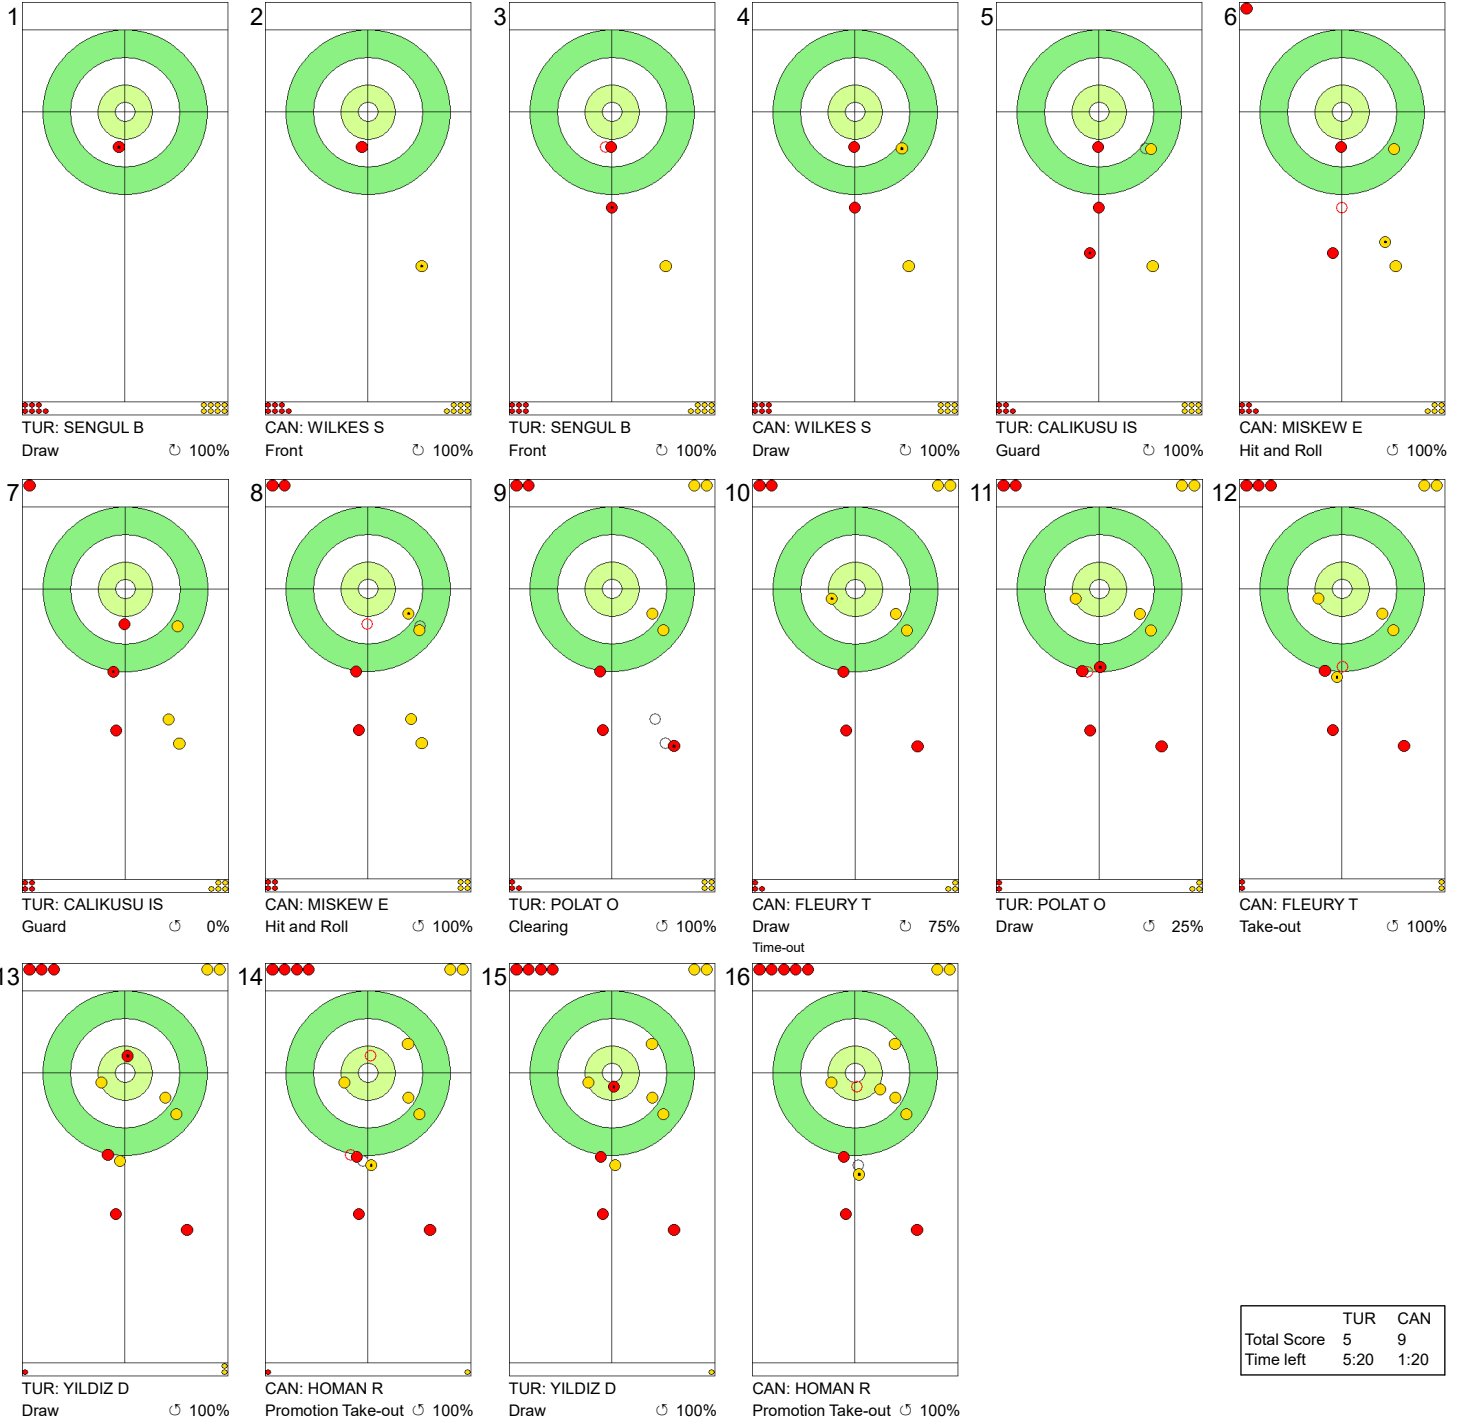

WED 20 MAR 2024
Start Time 19:00

Round Robin Session 14 - Sheet B

WORLD CURLING

Game - Shot by Shot

End 8 ● **TUR - Türkiye** 4 + 0 (this end) = 4 ● **CAN - Canada** 3 + 1 (this end) = 4

	TUR	CAN
Total Score	4	4
Time left	14:40	11:29

Legend:
 ↻ Clockwise ↺ Counter-clockwise - Not considered

WED 20 MAR 2024
Start Time 19:00

Round Robin Session 14 - Sheet B

WORLD CURLING

Game - Shot by Shot

Legend:
 Clockwise Counter-clockwise - Not considered

WED 20 MAR 2024
Start Time 19:00

Round Robin Session 14 - Sheet B

Game - Shot by Shot

End 10 ● **TUR - Türkiye** 5 + 0 (this end) = 5 ● **CAN - Canada** 4 + 5 (this end) = 9

	TUR	CAN
Total Score	5	9
Time left	5:20	1:20

Legend:
 ↻ Clockwise ↺ Counter-clockwise - Not considered