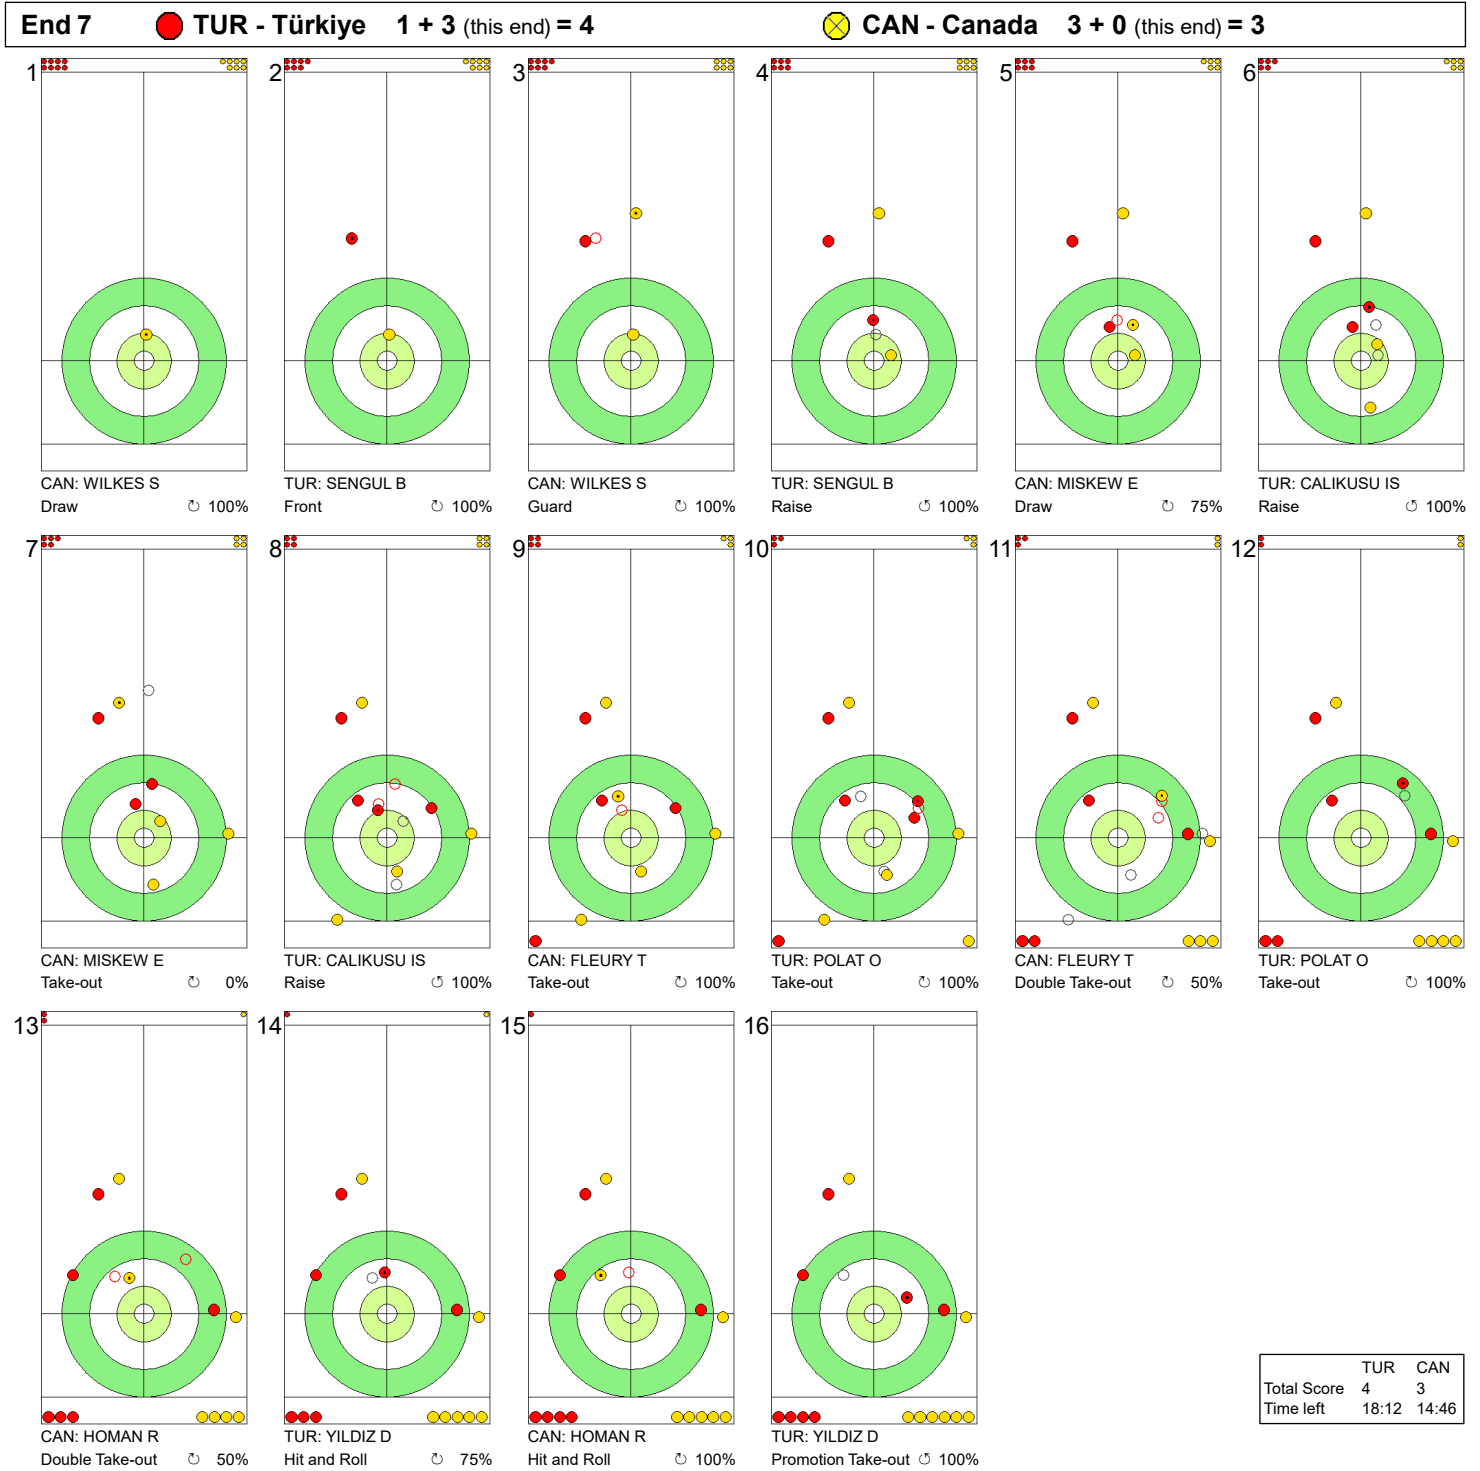

	TUR	CAN
Total Score	1	2
Time left	25:01	24:59

Legend:
⌚ Clockwise ⌚ Counter-clockwise - Not considered

WED 20 MAR 2024
Start Time 19:00

Round Robin Session 14 - Sheet B

Game - Shot by Shot

End 6 ● **TUR - Türkiye** 1 + 0 (this end) = 1 ● **CAN - Canada** 2 + 1 (this end) = 3

	TUR	CAN
Total Score	1	3
Time left	21:27	20:35

Legend:
 ↻ Clockwise ↺ Counter-clockwise - Not considered

WED 20 MAR 2024
Start Time 19:00

Round Robin Session 14 - Sheet B

WORLD CURLING

Game - Shot by Shot

Legend:
 Clockwise Counter-clockwise - Not considered

WED 20 MAR 2024
Start Time 19:00

Round Robin Session 14 - Sheet B

WORLD CURLING

Game - Shot by Shot

End 8 ● **TUR - Türkiye** 4 + 0 (this end) = 4 ● **CAN - Canada** 3 + 1 (this end) = 4

	TUR	CAN
Total Score	4	4
Time left	14:40	11:29

Legend:
 ↻ Clockwise ↺ Counter-clockwise - Not considered

WED 20 MAR 2024
Start Time 19:00

Round Robin Session 14 - Sheet B

WORLD CURLING

Game - Shot by Shot

Legend:
 Clockwise Counter-clockwise - Not considered