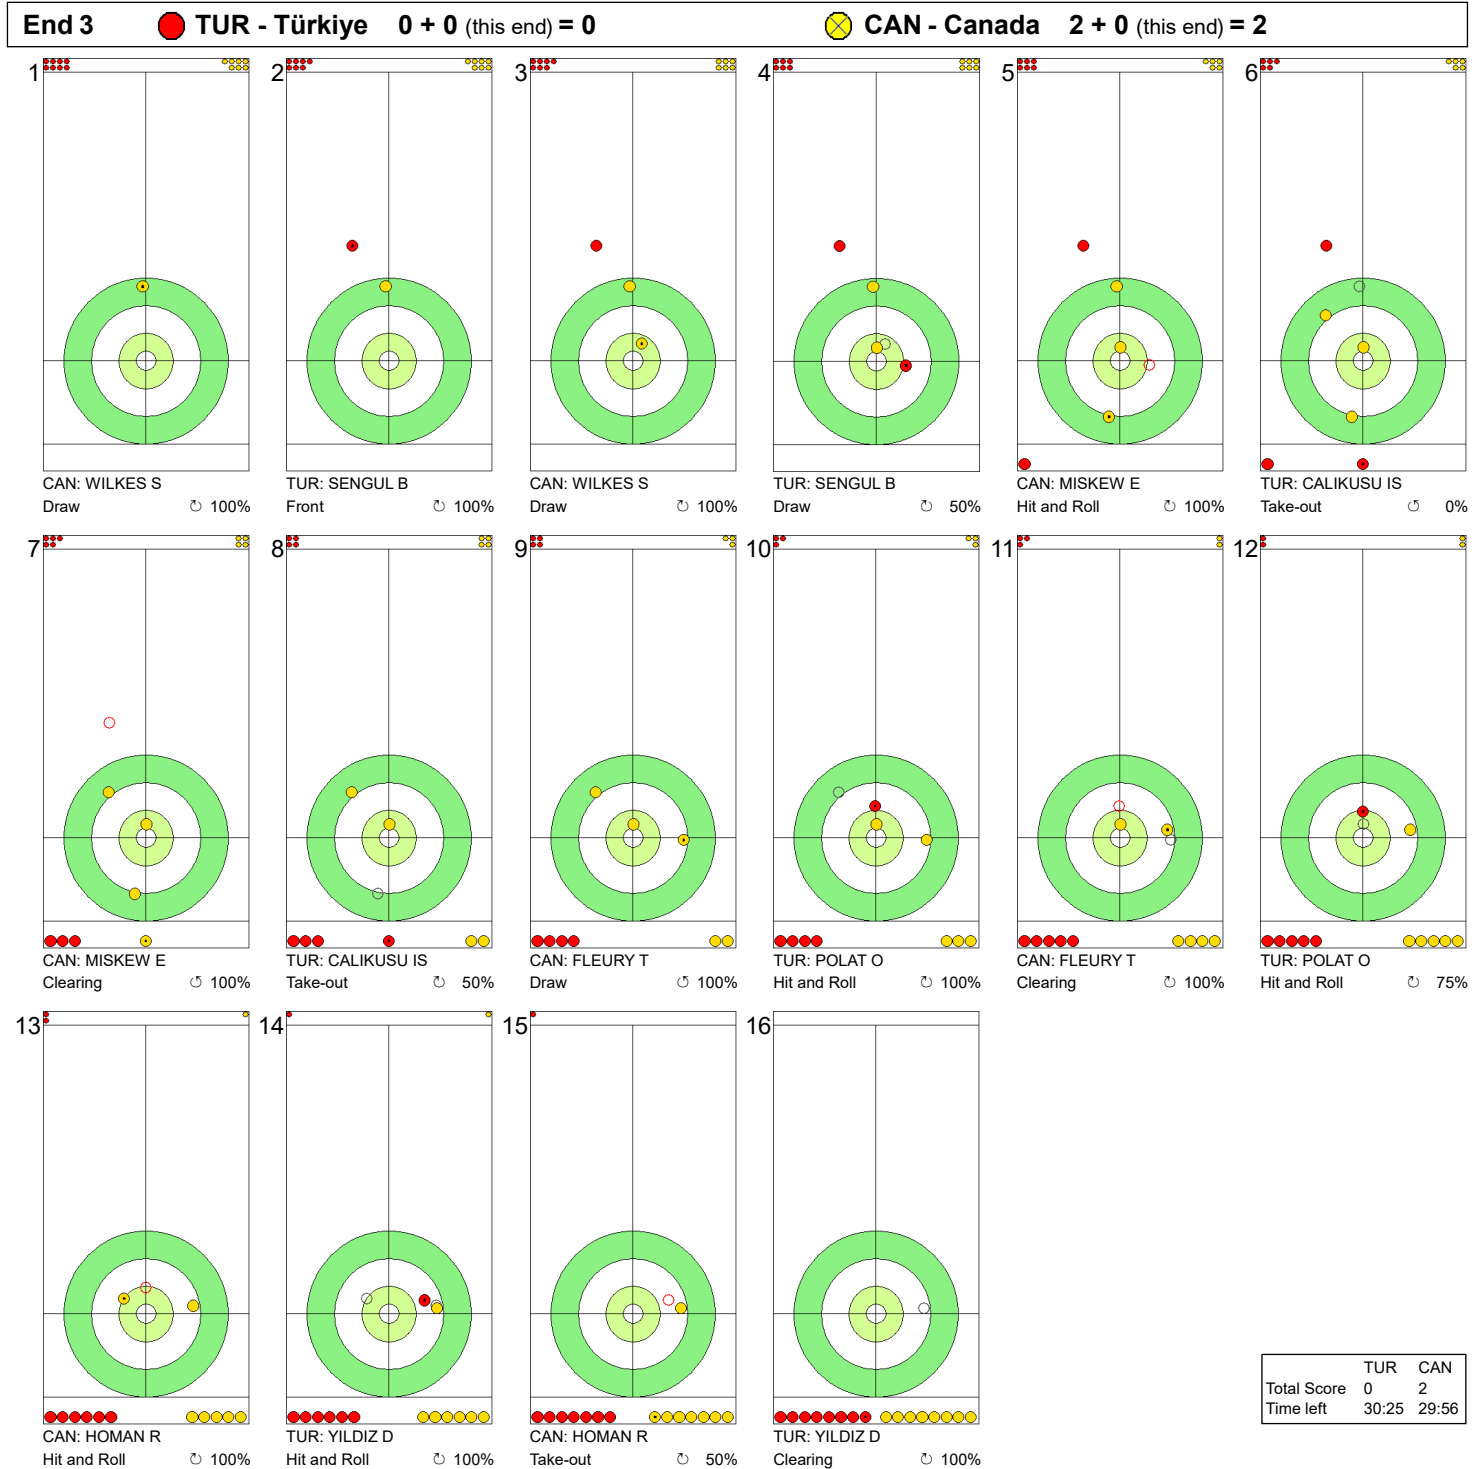

WED 20 MAR 2024
Start Time 19:00

Round Robin Session 14 - Sheet B

WORLD CURLING

Game - Shot by Shot

End 1			TUR - Türkiye 0 + 0 (this end) = 0			CAN - Canada 0 + 0 (this end) = 0											
1		TUR: SENGUL B Draw 100%	2		CAN: WILKES S Take-out 100%	3		TUR: SENGUL B Take-out 100%	4		CAN: WILKES S Take-out 50%	5		TUR: CALIKUSU IS Draw 100%	6		CAN: MISKEW E Take-out 100%
7		TUR: CALIKUSU IS Take-out 100%	8		CAN: MISKEW E Take-out 100%	9		TUR: POLAT O Take-out 100%	10		CAN: FLEURY T Take-out 100%	11		TUR: POLAT O Take-out 100%	12		CAN: FLEURY T Take-out 100%
13		TUR: YILDIZ D Take-out 100%	14		CAN: HOMAN R Take-out 100%	15		TUR: YILDIZ D Take-out 100%	16		CAN: HOMAN R Clearing 100%						

	TUR	CAN
Total Score	0	0
Time left	35:47	36:21

Legend:
 Clockwise Counter-clockwise - Not considered

WED 20 MAR 2024
Start Time 19:00

Round Robin Session 14 - Sheet B

WORLD CURLING

Game - Shot by Shot

Legend:
 ↻ Clockwise ↺ Counter-clockwise - Not considered

WED 20 MAR 2024
Start Time 19:00

Round Robin Session 14 - Sheet B

WORLD CURLING

Game - Shot by Shot

Legend:
 Clockwise
 Counter-clockwise
 - Not considered

WED 20 MAR 2024
Start Time 19:00

Round Robin Session 14 - Sheet B

	TUR	CAN
Total Score	1	2
Time left	25:01	24:59

Legend:
⌚ Clockwise ⌚ Counter-clockwise - Not considered

WED 20 MAR 2024
Start Time 19:00

Round Robin Session 14 - Sheet B

Game - Shot by Shot

End 6 ● **TUR - Türkiye** 1 + 0 (this end) = 1 ● **CAN - Canada** 2 + 1 (this end) = 3