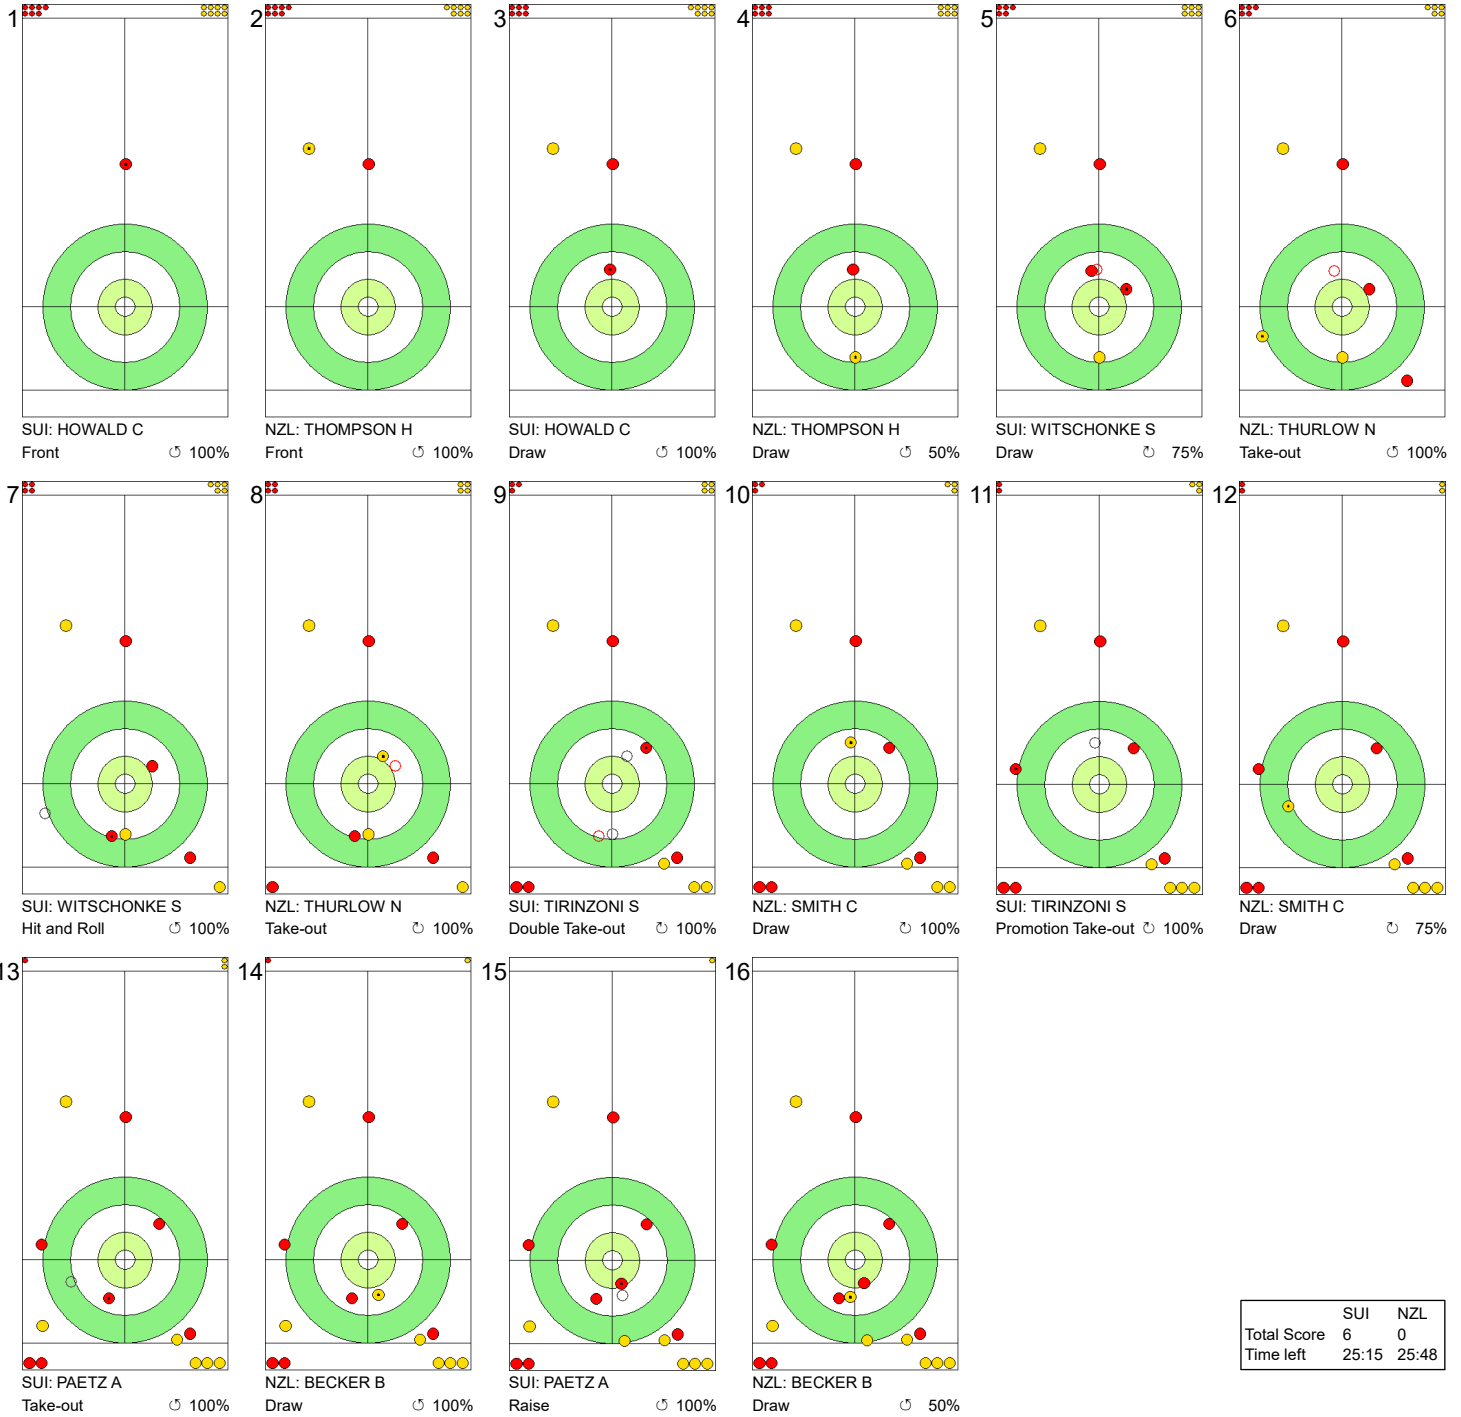

| | SUI | NZL |
|-------------|-------|-------|
| Total Score | 5 | 0 |
| Time left | 27:48 | 30:04 |

Legend:
 Clockwise
 Counter-clockwise
 - Not considered

THU 21 MAR 2024
Start Time 9:00

Round Robin Session 15 - Sheet B

WORLD CURLING

Game - Shot by Shot

End 3 ● **SUI - Switzerland 5 + 1 (this end) = 6** ⊗ **NZL - New Zealand 0 + 0 (this end) = 0**

| | SUI | NZL |
|-------------|-------|-------|
| Total Score | 6 | 0 |
| Time left | 25:15 | 25:48 |

THU 21 MAR 2024
Start Time 9:00

Round Robin Session 15 - Sheet B

WORLD CURLING

Game - Shot by Shot

Legend:
↻ Clockwise ↺ Counter-clockwise - Not considered

THU 21 MAR 2024
Start Time 9:00

Round Robin Session 15 - Sheet B

WORLD CURLING

Game - Shot by Shot

| | SUI | NZL |
|-------------|-------|-------|
| Total Score | 10 | 2 |
| Time left | 17:29 | 10:32 |

Legend:
 Clockwise
 Counter-clockwise
 - Not considered