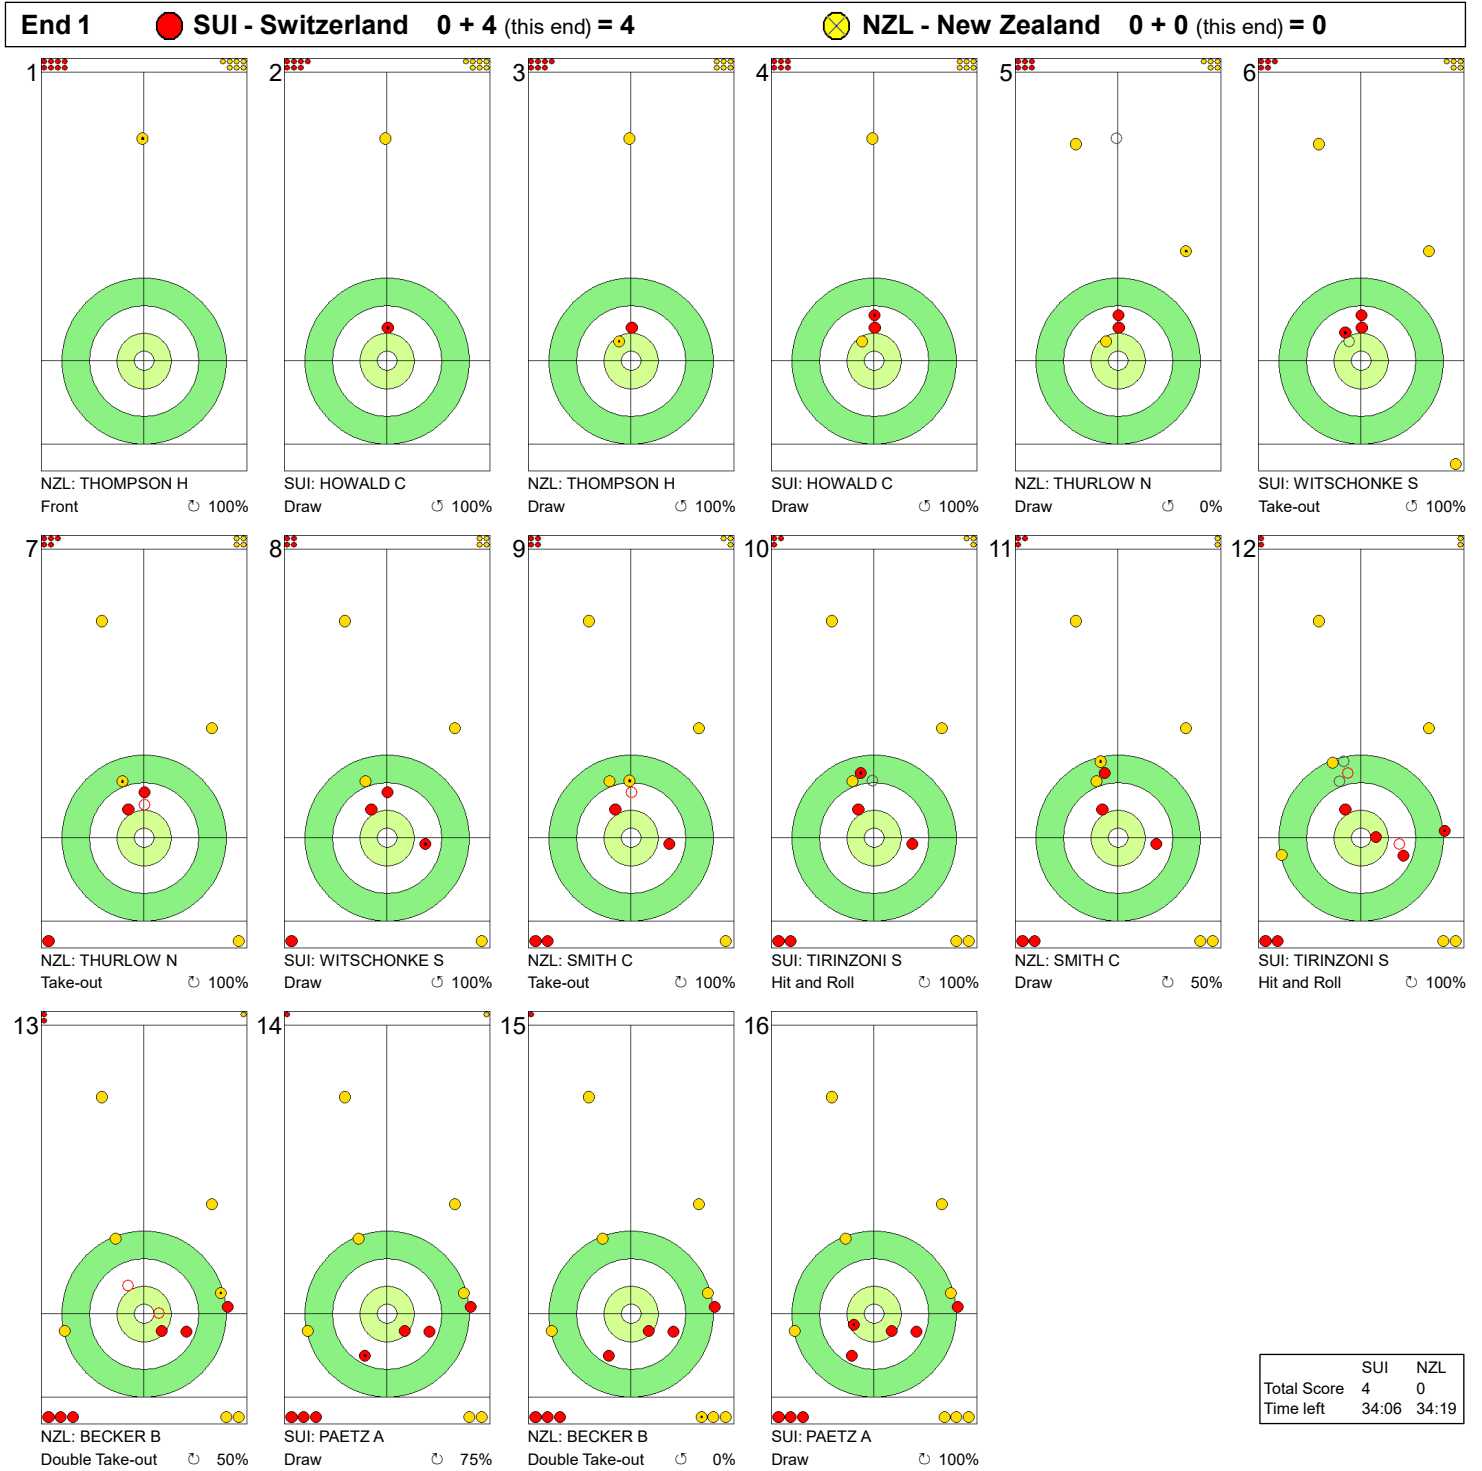

THU 21 MAR 2024
Start Time 9:00

Round Robin Session 15 - Sheet B

Game - Shot by Shot

Legend:
↻ Clockwise ↺ Counter-clockwise - Not considered

THU 21 MAR 2024
Start Time 9:00

Round Robin Session 15 - Sheet B

Game - Shot by Shot

| End 2 | | | SUI - Switzerland 4 + 1 (this end) = 5 | | | NZL - New Zealand 0 + 0 (this end) = 0 | | | | | | | | | | | |
|-------|--|------------------------------------|--|--|-------------------------------|--|--|------------------------------|----|--|--|----|--|----------------------------------|----|--|----------------------------|
| 1 | | SUI: HOWALD C Draw 100% | 2 | | NZL: THOMPSON H Front 100% | 3 | | SUI: HOWALD C Draw 100% | 4 | | NZL: THOMPSON H Double Take-out 50% | 5 | | SUI: WITSCHONKE S Take-out 0% | 6 | | NZL: THURLOW N Draw 50% |
| 7 | | SUI: WITSCHONKE S Take-out 100% | 8 | | NZL: THURLOW N Draw 100% | 9 | | SUI: TIRINZONI S Draw 75% | 10 | | NZL: SMITH C Hit and Roll 75% | 11 | | SUI: TIRINZONI S Guard 100% | 12 | | NZL: SMITH C Raise 75% |
| 13 | | SUI: PAETZ A Draw 100% | 14 | | NZL: BECKER B Raise 0% | 15 | | SUI: PAETZ A Guard 100% | 16 | | NZL: BECKER B Promotion Take-out 0% | | | | | | |

THU 21 MAR 2024
Start Time 9:00

Round Robin Session 15 - Sheet B

WORLD CURLING

Game - Shot by Shot

Legend:
↻ Clockwise ↺ Counter-clockwise - Not considered

THU 21 MAR 2024
Start Time 9:00

Round Robin Session 15 - Sheet B

WORLD CURLING

Game - Shot by Shot

| | SUI | NZL |
|-------------|-------|-------|
| Total Score | 10 | 2 |
| Time left | 17:29 | 10:32 |

Legend:
 Clockwise
 Counter-clockwise
 - Not considered