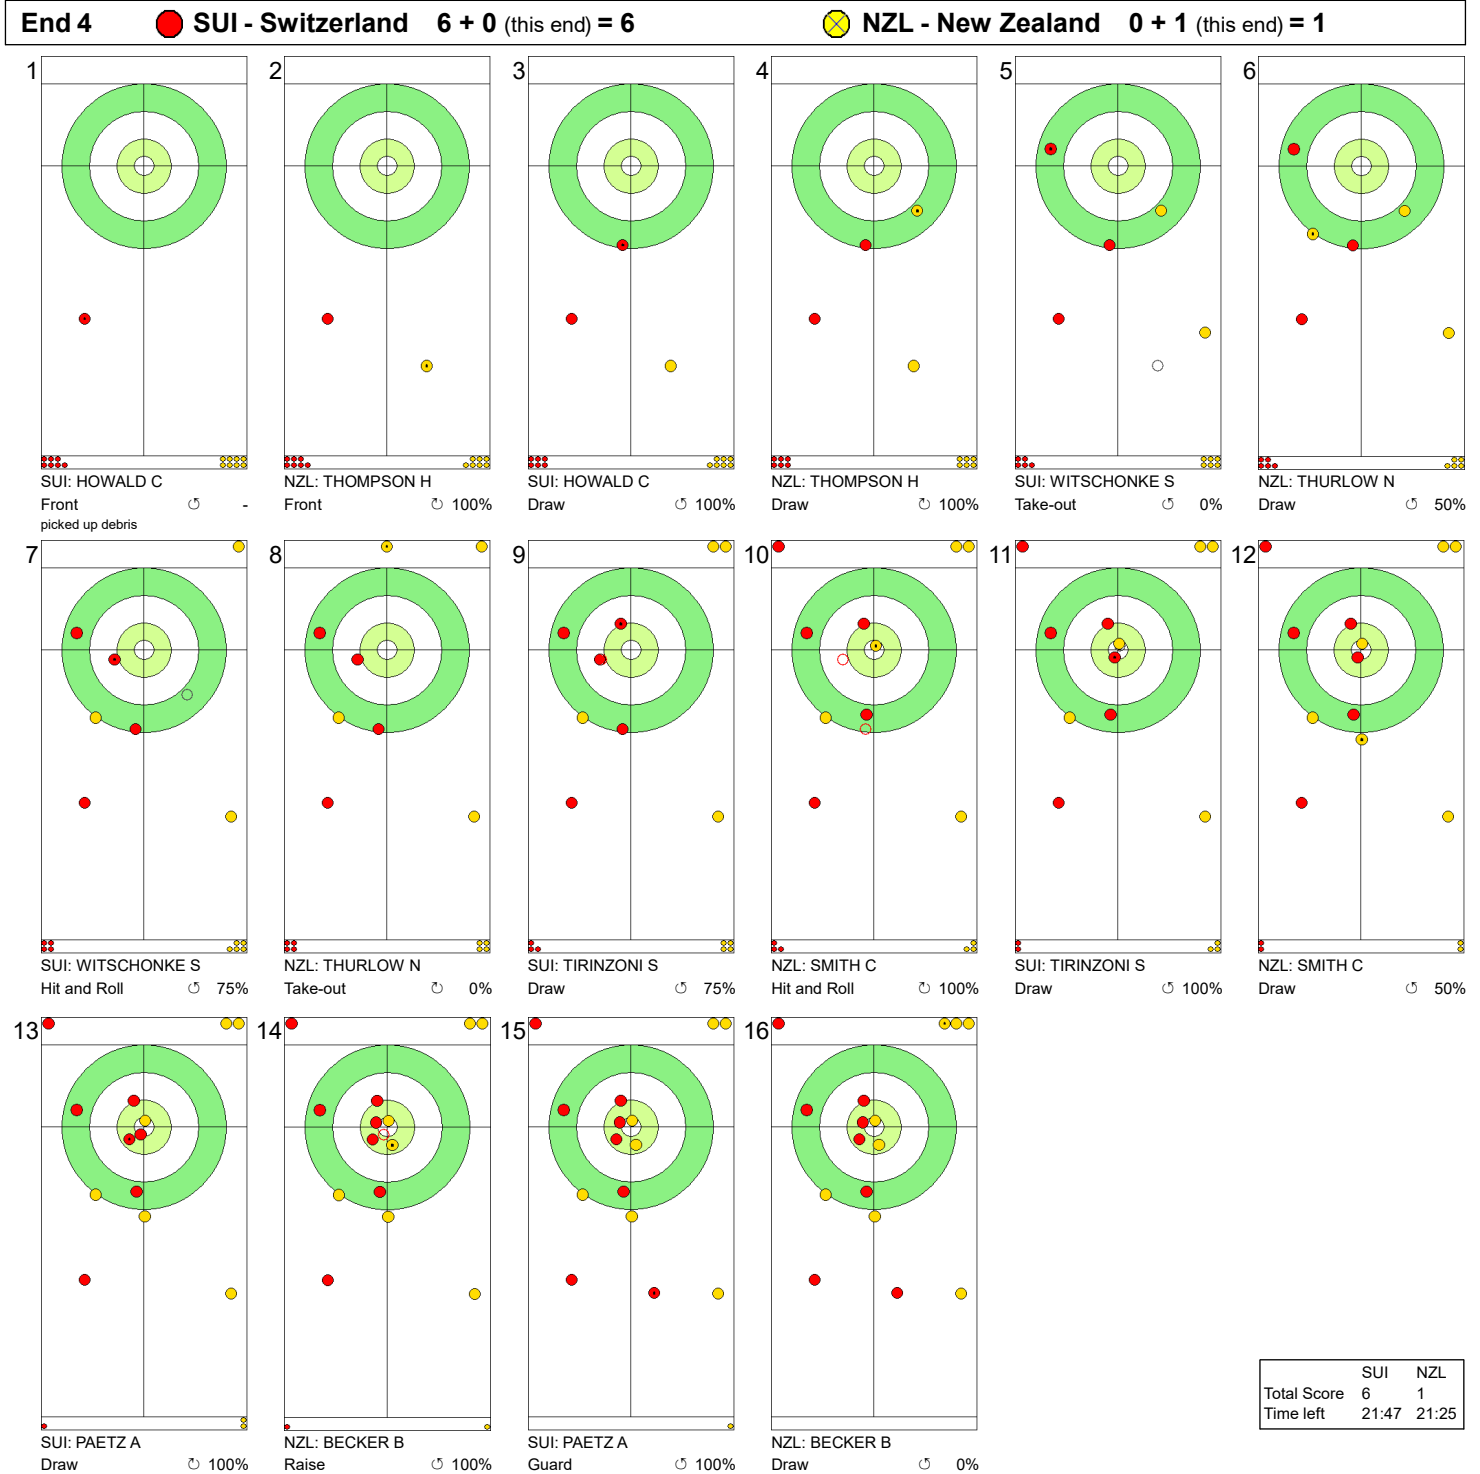

WORLD CURLING

Game - Shot by Shot

End 3 ● **SUI - Switzerland 5 + 1 (this end) = 6** ⊗ **NZL - New Zealand 0 + 0 (this end) = 0**

| | SUI | NZL |
|-------------|-------|-------|
| Total Score | 6 | 0 |
| Time left | 25:15 | 25:48 |

Legend:
↻ Clockwise ↺ Counter-clockwise - Not considered

THU 21 MAR 2024
Start Time 9:00

Round Robin Session 15 - Sheet B

WORLD CURLING

Game - Shot by Shot

Legend:
 ↻ Clockwise ↺ Counter-clockwise - Not considered

THU 21 MAR 2024
Start Time 9:00

Round Robin Session 15 - Sheet B

WORLD CURLING

Game - Shot by Shot

Legend:
↻ Clockwise ↺ Counter-clockwise - Not considered

THU 21 MAR 2024
Start Time 9:00

Round Robin Session 15 - Sheet B

WORLD CURLING

Game - Shot by Shot

| | SUI | NZL |
|-------------|-------|-------|
| Total Score | 10 | 2 |
| Time left | 17:29 | 10:32 |

Legend:
 Clockwise
 Counter-clockwise
 - Not considered