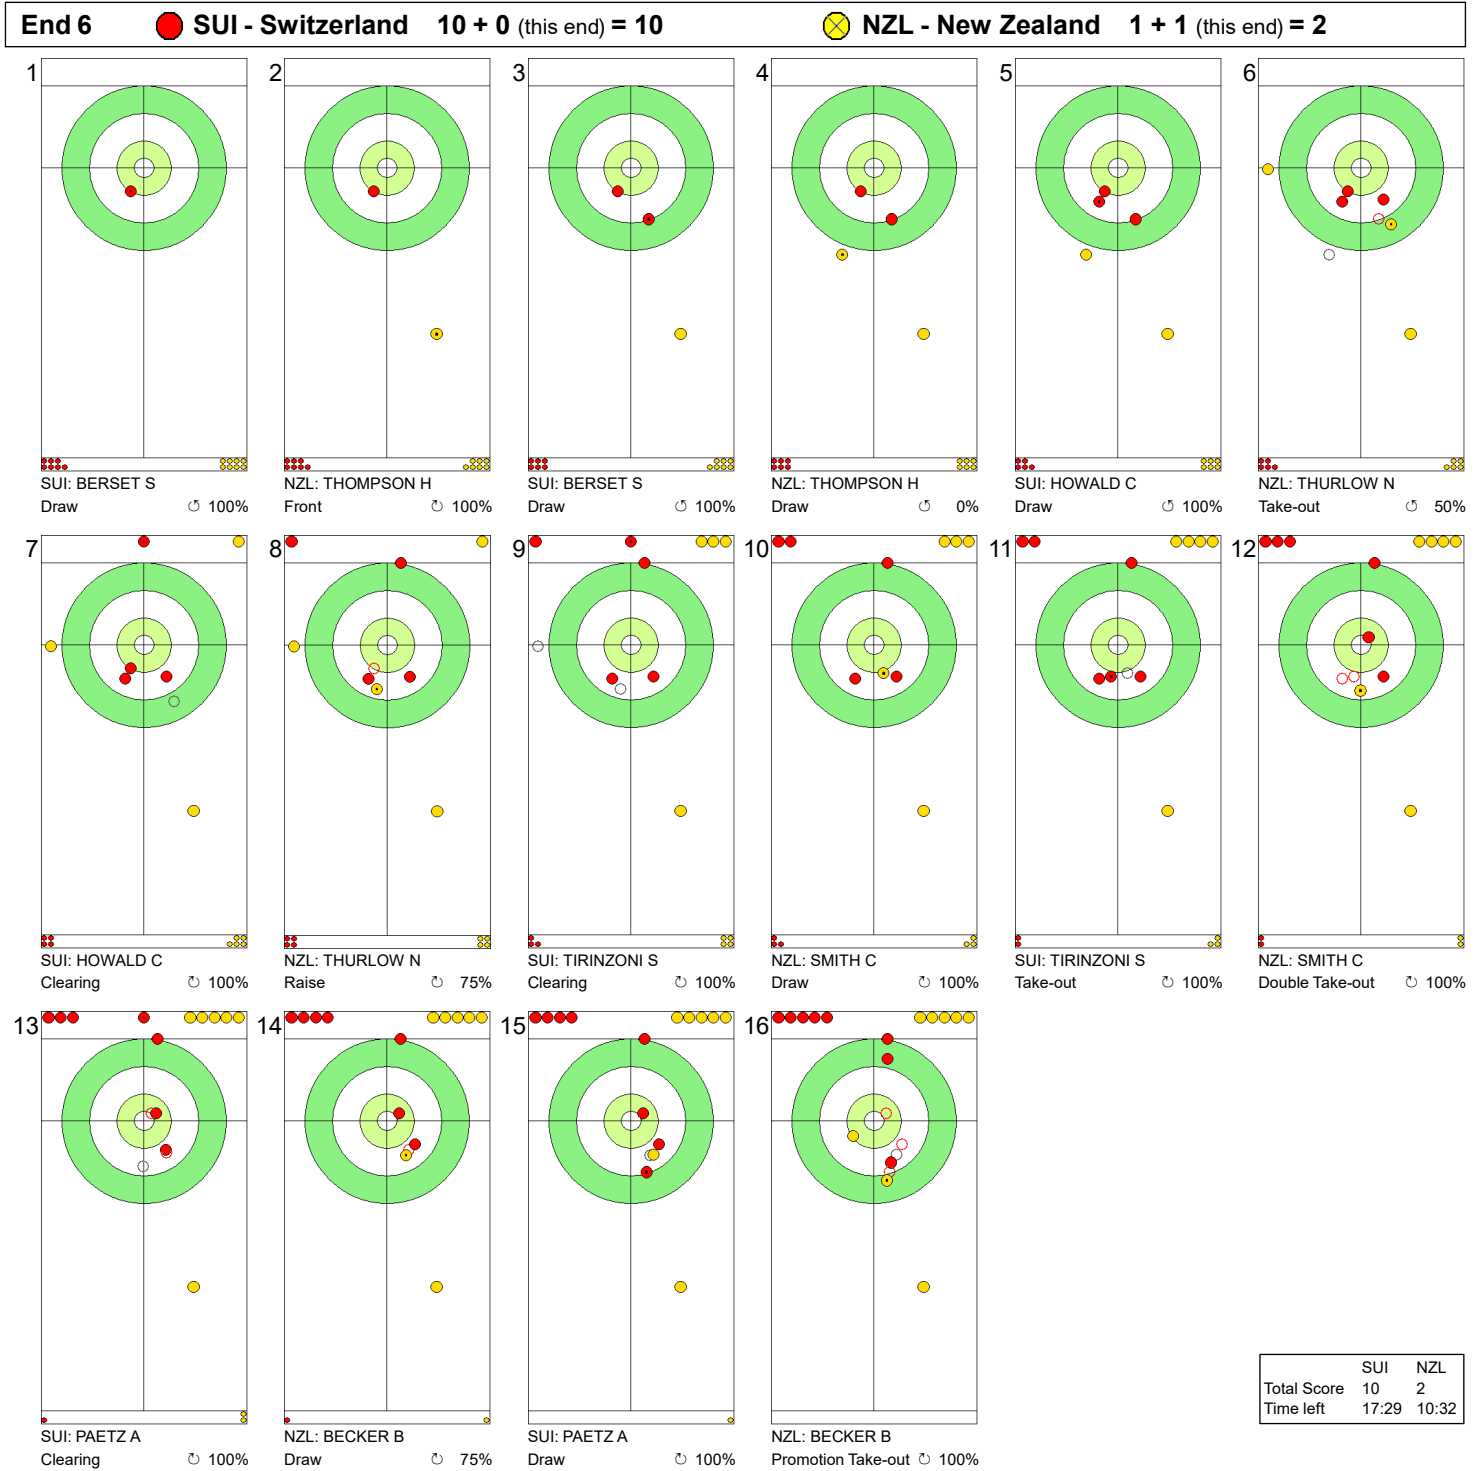

WORLD CURLING

Game - Shot by Shot

End 3 ● **SUI - Switzerland 5 + 1 (this end) = 6** ⊗ **NZL - New Zealand 0 + 0 (this end) = 0**

| | SUI | NZL |
|-------------|-------|-------|
| Total Score | 6 | 0 |
| Time left | 25:15 | 25:48 |

Legend:
↻ Clockwise ↺ Counter-clockwise - Not considered

THU 21 MAR 2024
Start Time 9:00

Round Robin Session 15 - Sheet B

WORLD CURLING

Game - Shot by Shot

Legend:
 ↻ Clockwise ↺ Counter-clockwise - Not considered

THU 21 MAR 2024
Start Time 9:00

Round Robin Session 15 - Sheet B

WORLD CURLING

Game - Shot by Shot

Legend:
↻ Clockwise ↺ Counter-clockwise - Not considered

THU 21 MAR 2024
Start Time 9:00

Round Robin Session 15 - Sheet B

WORLD CURLING

Game - Shot by Shot

| | SUI | NZL |
|-------------|-------|-------|
| Total Score | 10 | 2 |
| Time left | 17:29 | 10:32 |

Legend:
 Clockwise
 Counter-clockwise
 - Not considered