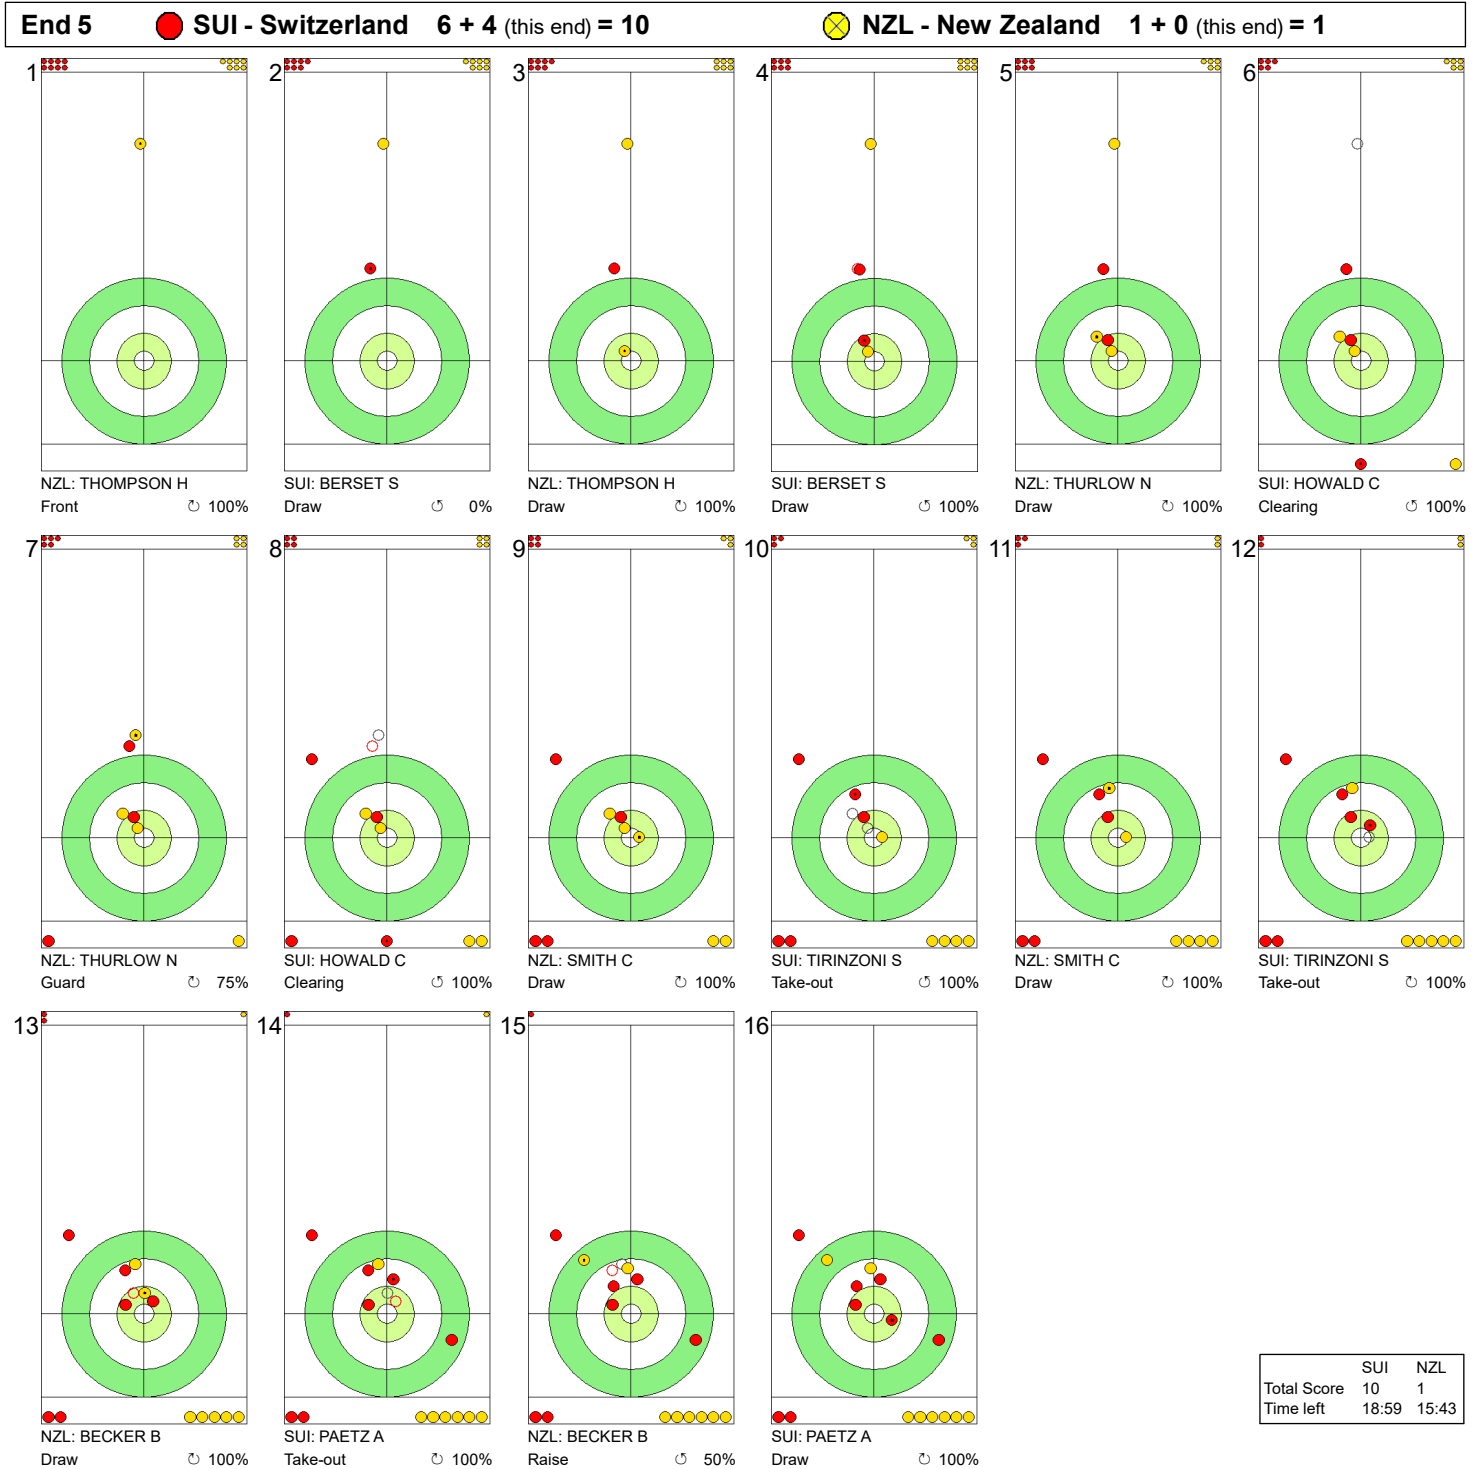

WORLD CURLING

Game - Shot by Shot

End 3 ● **SUI - Switzerland 5 + 1 (this end) = 6** ⊗ **NZL - New Zealand 0 + 0 (this end) = 0**

| | SUI | NZL |
|-------------|-------|-------|
| Total Score | 6 | 0 |
| Time left | 25:15 | 25:48 |

Legend:
↻ Clockwise ↺ Counter-clockwise - Not considered

THU 21 MAR 2024
Start Time 9:00

Round Robin Session 15 - Sheet B

WORLD CURLING

Game - Shot by Shot

Legend:
 ↻ Clockwise ↺ Counter-clockwise - Not considered

THU 21 MAR 2024
Start Time 9:00

Round Robin Session 15 - Sheet B

WORLD CURLING

Game - Shot by Shot

Legend:
↻ Clockwise ↺ Counter-clockwise - Not considered

THU 21 MAR 2024
Start Time 9:00

Round Robin Session 15 - Sheet B

WORLD CURLING

Game - Shot by Shot

| | SUI | NZL |
|-------------|-------|-------|
| Total Score | 10 | 2 |
| Time left | 17:29 | 10:32 |

Legend:
 Clockwise
 Counter-clockwise
 - Not considered