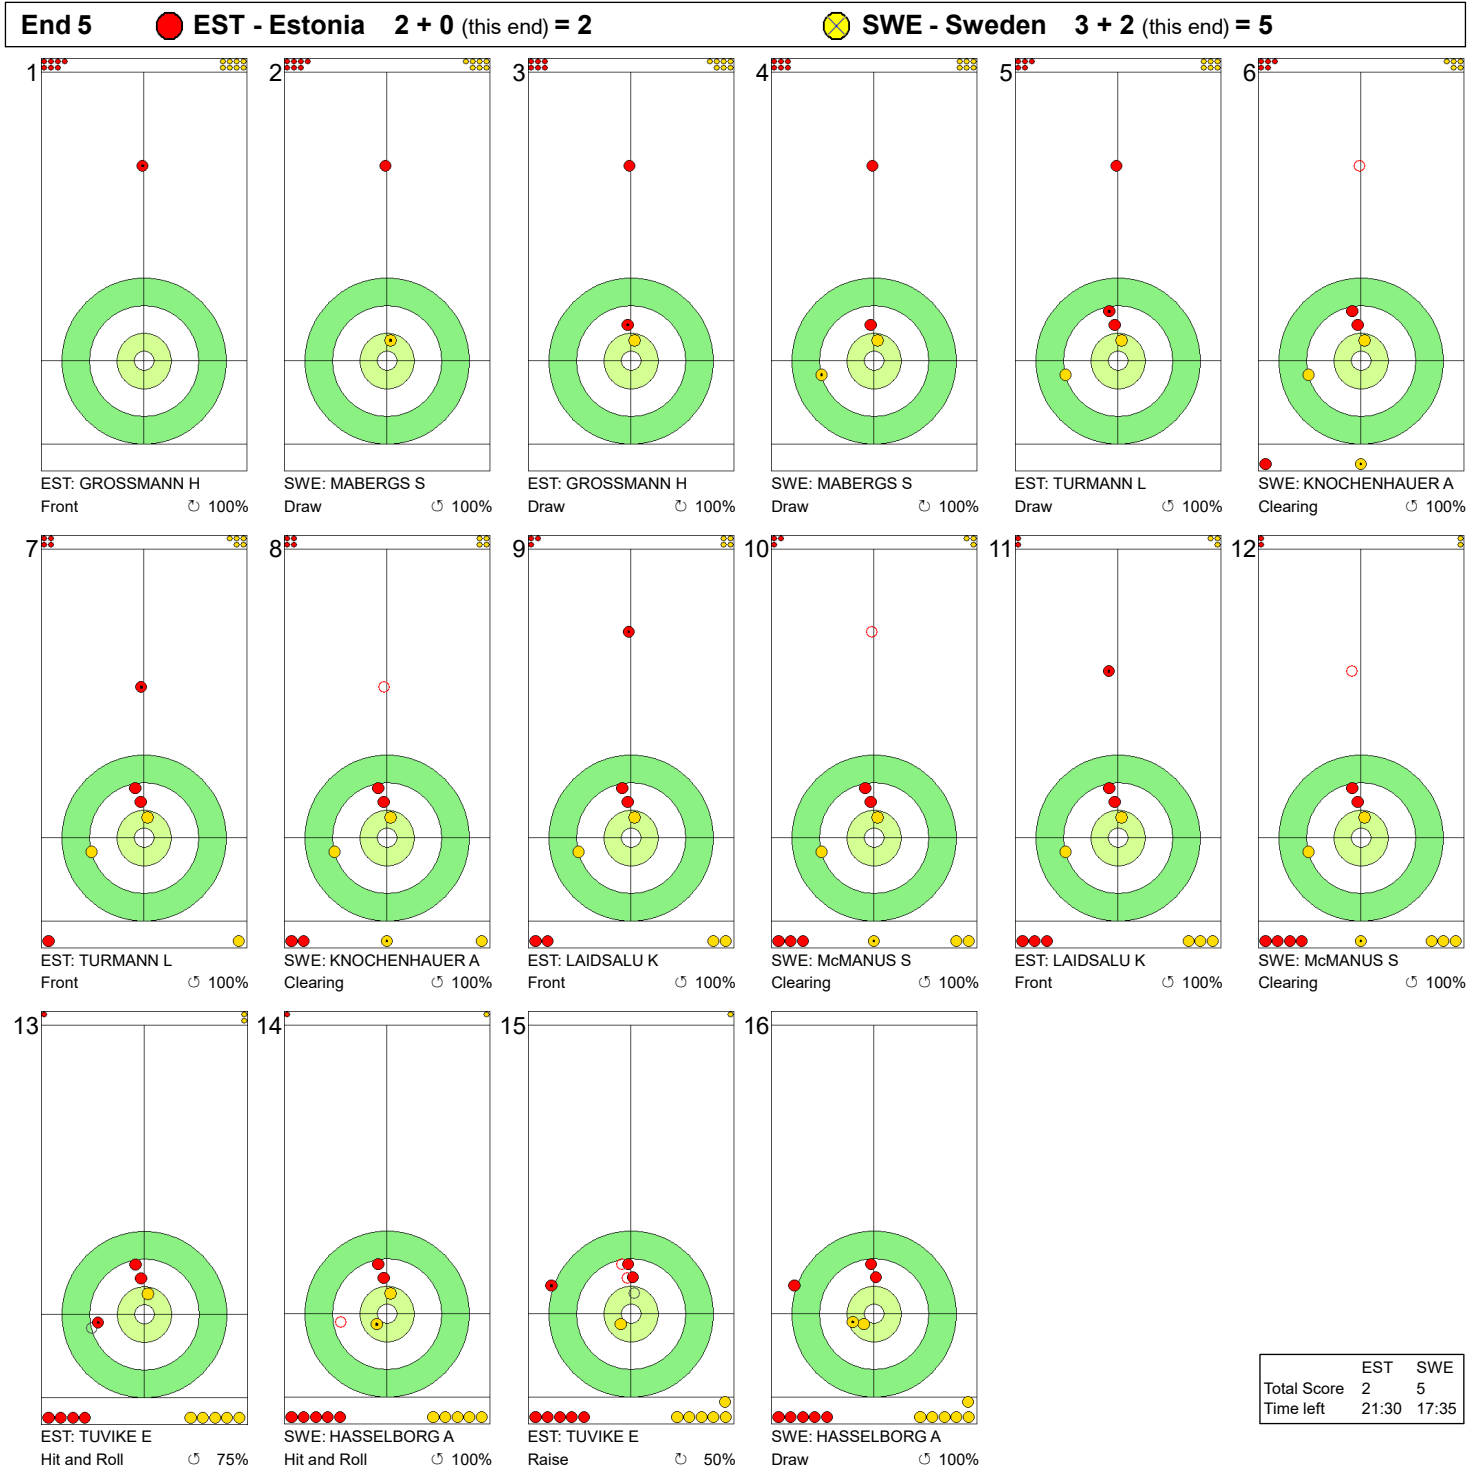

Round Robin Session 16 - Sheet B

WORLD CURLING

Game - Shot by Shot

	EST	SWE
Total Score	1	3
Time left	29:43	25:29

Legend:
 ↻ Clockwise ↺ Counter-clockwise - Not considered

THU 21 MAR 2024
Start Time 14:00

Round Robin Session 16 - Sheet B

WORLD CURLING

Game - Shot by Shot

Legend:
 ↻ Clockwise ↺ Counter-clockwise - Not considered

THU 21 MAR 2024
Start Time 14:00

Round Robin Session 16 - Sheet B

WORLD CURLING

Game - Shot by Shot

Legend:
 ↻ Clockwise ↺ Counter-clockwise - Not considered

THU 21 MAR 2024
Start Time 14:00

Round Robin Session 16 - Sheet B

WORLD CURLING

Game - Shot by Shot

End 6 ● **EST - Estonia 2 + 1 (this end) = 3** ● **SWE - Sweden 5 + 0 (this end) = 5**

	EST	SWE
Total Score	3	5
Time left	17:47	14:14

THU 21 MAR 2024
Start Time 14:00

Round Robin Session 16 - Sheet B

Game - Shot by Shot

Legend:
 ↻ Clockwise ↺ Counter-clockwise - Not considered

THU 21 MAR 2024
Start Time 14:00

Round Robin Session 16 - Sheet B