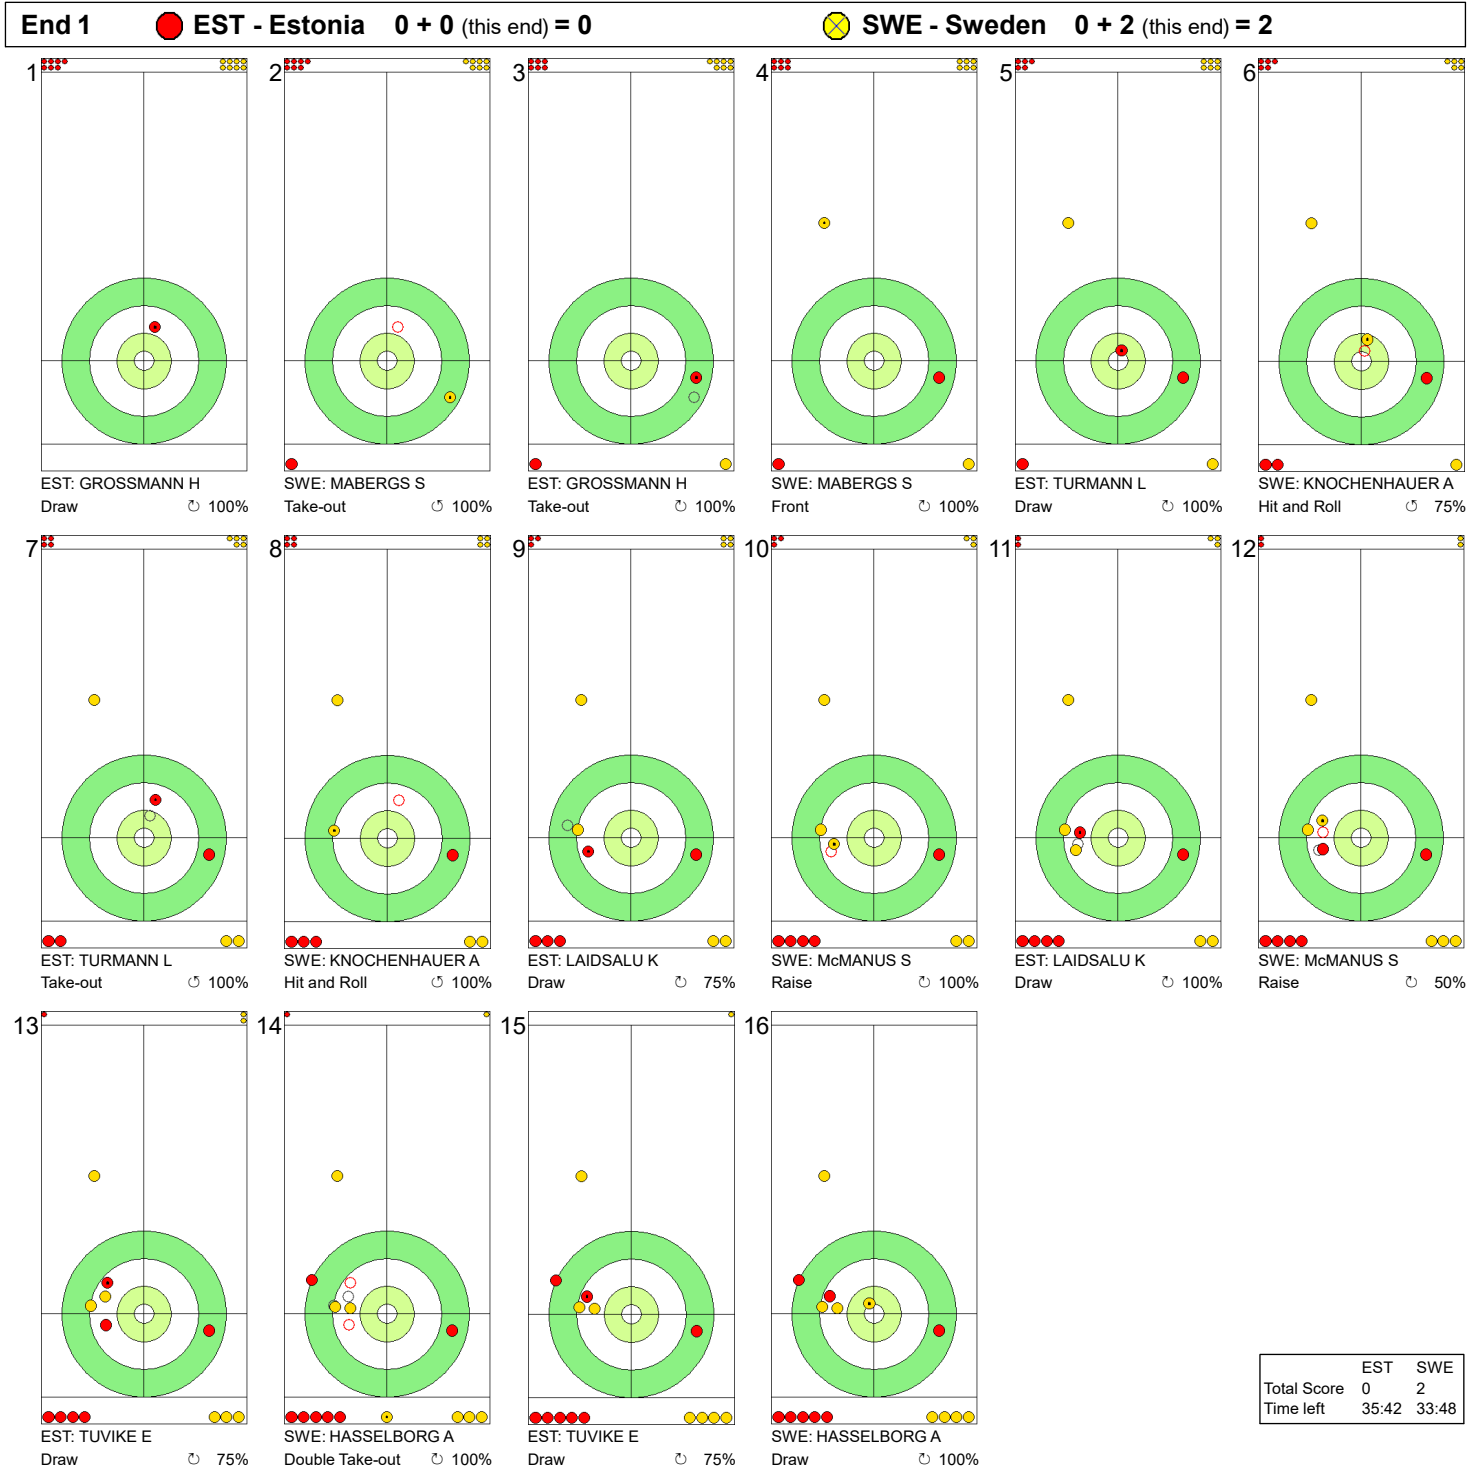

THU 21 MAR 2024
Start Time 14:00

Round Robin Session 16 - Sheet B

WORLD
CURLING

Game - Shot by Shot

Legend:
 ↻ Clockwise ↺ Counter-clockwise - Not considered

THU 21 MAR 2024
Start Time 14:00

Round Robin Session 16 - Sheet B

WORLD CURLING

Game - Shot by Shot

End 2 ● **EST - Estonia** 0 + 0 (this end) = 0 ● **SWE - Sweden** 2 + 1 (this end) = 3

Legend:
 ↻ Clockwise ↺ Counter-clockwise - Not considered

THU 21 MAR 2024
Start Time 14:00

WORLD CURLING

Game - Shot by Shot

Legend:
 ↻ Clockwise ↺ Counter-clockwise - Not considered

THU 21 MAR 2024
Start Time 14:00

Round Robin Session 16 - Sheet B

WORLD CURLING

Game - Shot by Shot

Legend:
 ↻ Clockwise ↺ Counter-clockwise - Not considered

THU 21 MAR 2024
Start Time 14:00

Round Robin Session 16 - Sheet B

Game - Shot by Shot

Legend:
 ↻ Clockwise ↺ Counter-clockwise - Not considered

THU 21 MAR 2024
Start Time 14:00

Round Robin Session 16 - Sheet B