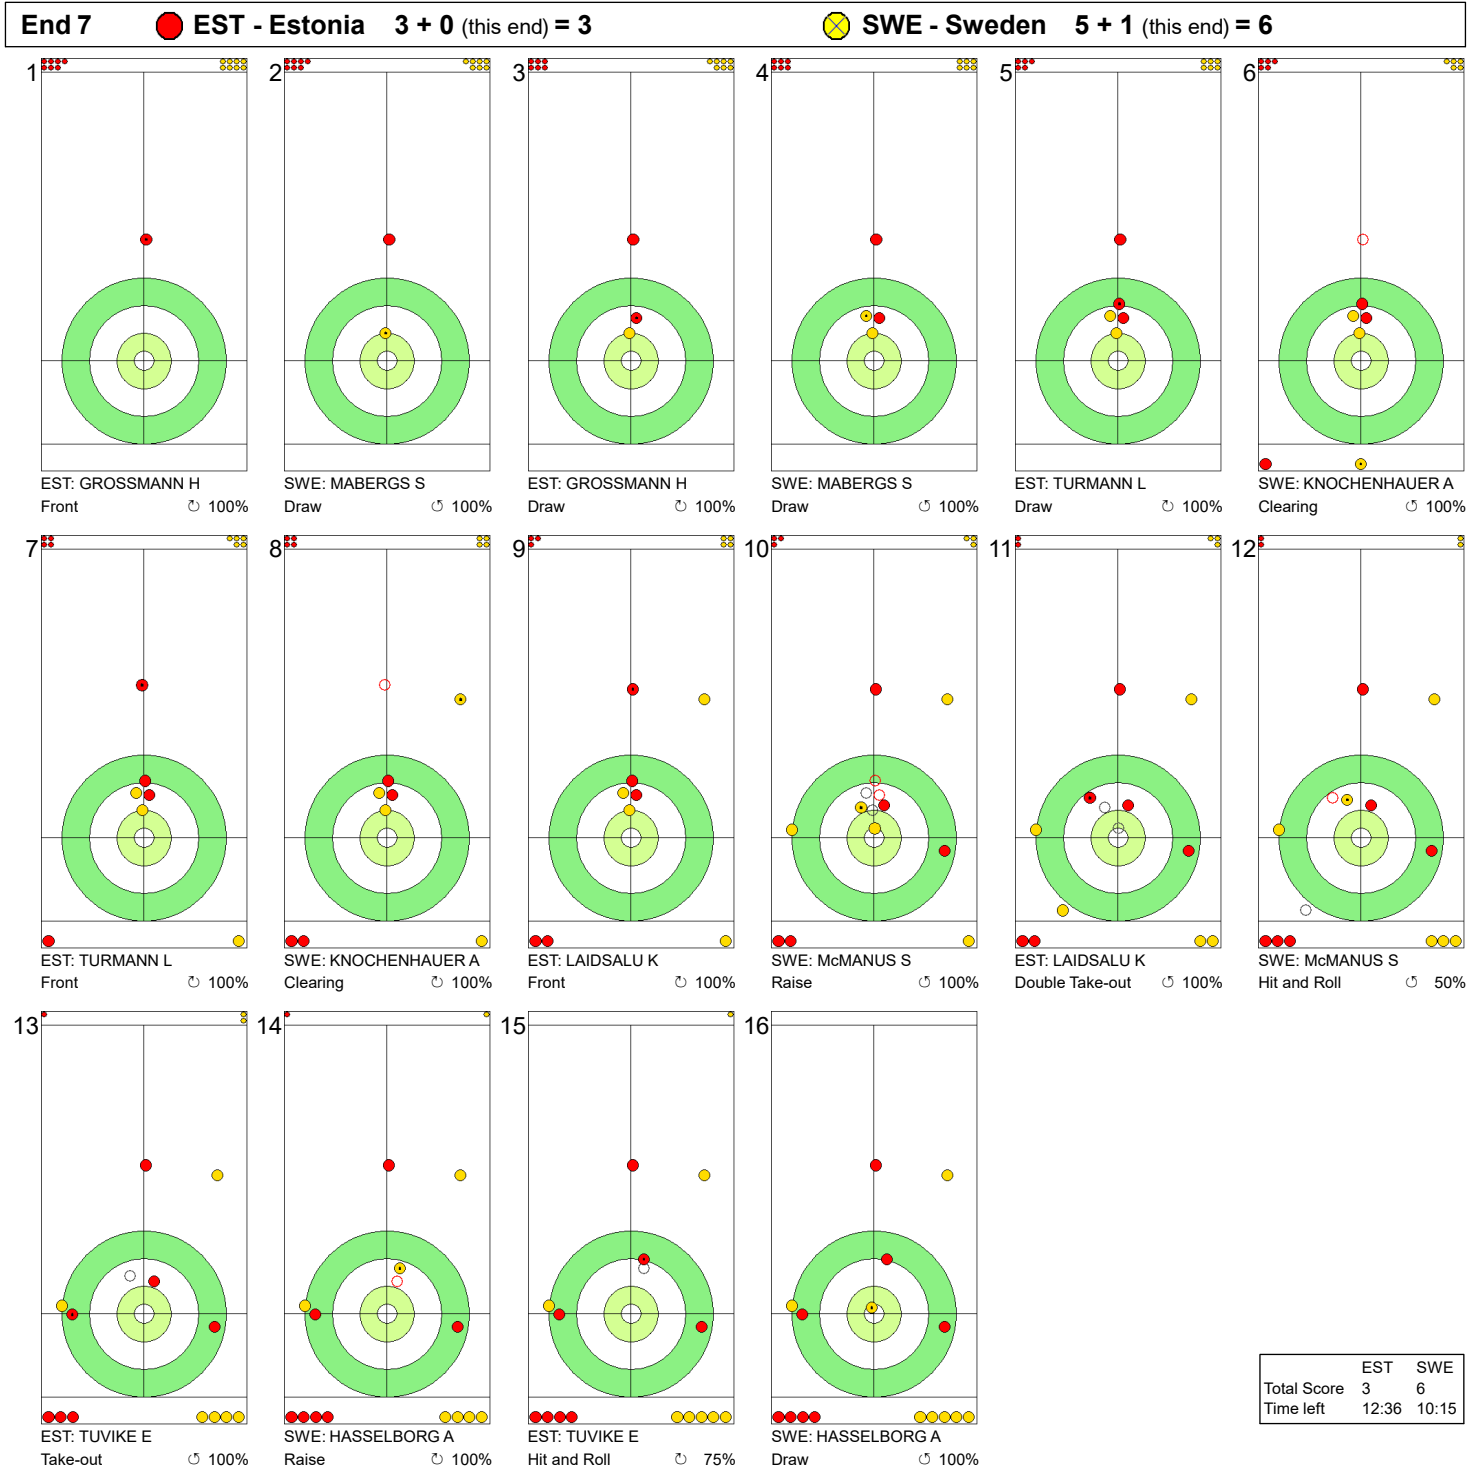

WORLD CURLING

Game - Shot by Shot

Legend:
 ↻ Clockwise ↺ Counter-clockwise - Not considered

THU 21 MAR 2024
Start Time 14:00

Round Robin Session 16 - Sheet B

WORLD CURLING

Game - Shot by Shot

Legend:
 ↻ Clockwise ↺ Counter-clockwise - Not considered

THU 21 MAR 2024
Start Time 14:00

Round Robin Session 16 - Sheet B

WORLD CURLING

Game - Shot by Shot

End 6 ● **EST - Estonia 2 + 1 (this end) = 3** ● **SWE - Sweden 5 + 0 (this end) = 5**

	EST	SWE
Total Score	3	5
Time left	17:47	14:14

Legend:
 ↻ Clockwise ↺ Counter-clockwise - Not considered

THU 21 MAR 2024
Start Time 14:00

Round Robin Session 16 - Sheet B

WORLD CURLING

Game - Shot by Shot

Legend:
 ↻ Clockwise ↺ Counter-clockwise - Not considered

THU 21 MAR 2024
Start Time 14:00

Round Robin Session 16 - Sheet B

Game - Shot by Shot

Legend:
 ↻ Clockwise ↺ Counter-clockwise - Not considered

THU 21 MAR 2024
Start Time 14:00

Round Robin Session 16 - Sheet B