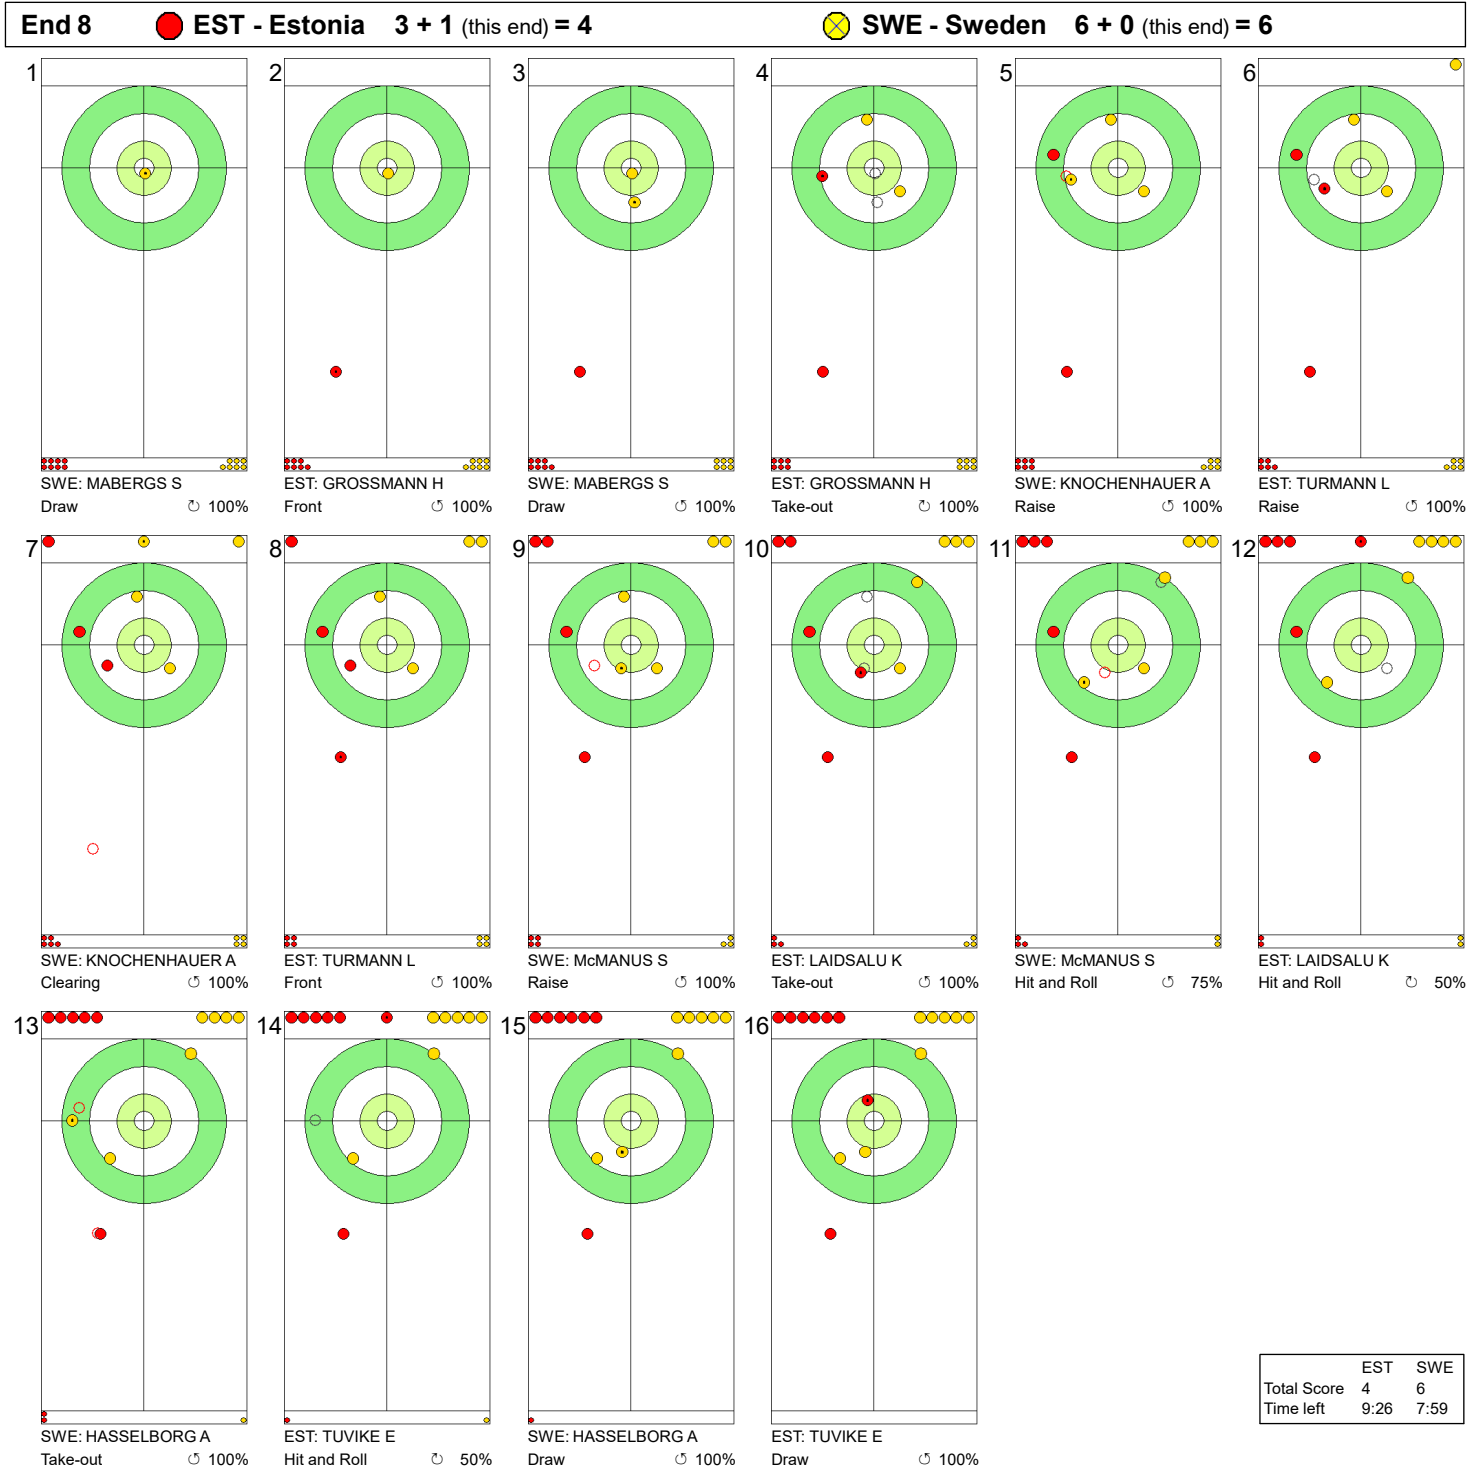

THU 21 MAR 2024
Start Time 14:00

Round Robin Session 16 - Sheet B

WORLD CURLING

Game - Shot by Shot

End 6 ● **EST - Estonia 2 + 1 (this end) = 3** ● **SWE - Sweden 5 + 0 (this end) = 5**

	EST	SWE
Total Score	3	5
Time left	17:47	14:14

Legend:
 ↻ Clockwise ↺ Counter-clockwise - Not considered

THU 21 MAR 2024
Start Time 14:00

Round Robin Session 16 - Sheet B

WORLD CURLING

Game - Shot by Shot

Legend:
 ↻ Clockwise ↺ Counter-clockwise - Not considered

THU 21 MAR 2024
Start Time 14:00

Round Robin Session 16 - Sheet B

Game - Shot by Shot

Legend:
 ↻ Clockwise ↺ Counter-clockwise - Not considered

THU 21 MAR 2024
Start Time 14:00

Round Robin Session 16 - Sheet B

Game - Shot by Shot

	EST	SWE
Total Score	5	6
Time left	4:19	4:36

Legend:
 ↻ Clockwise ↺ Counter-clockwise - Not considered

THU 21 MAR 2024
Start Time 14:00

Round Robin Session 16 - Sheet B

WORLD CURLING

Game - Shot by Shot