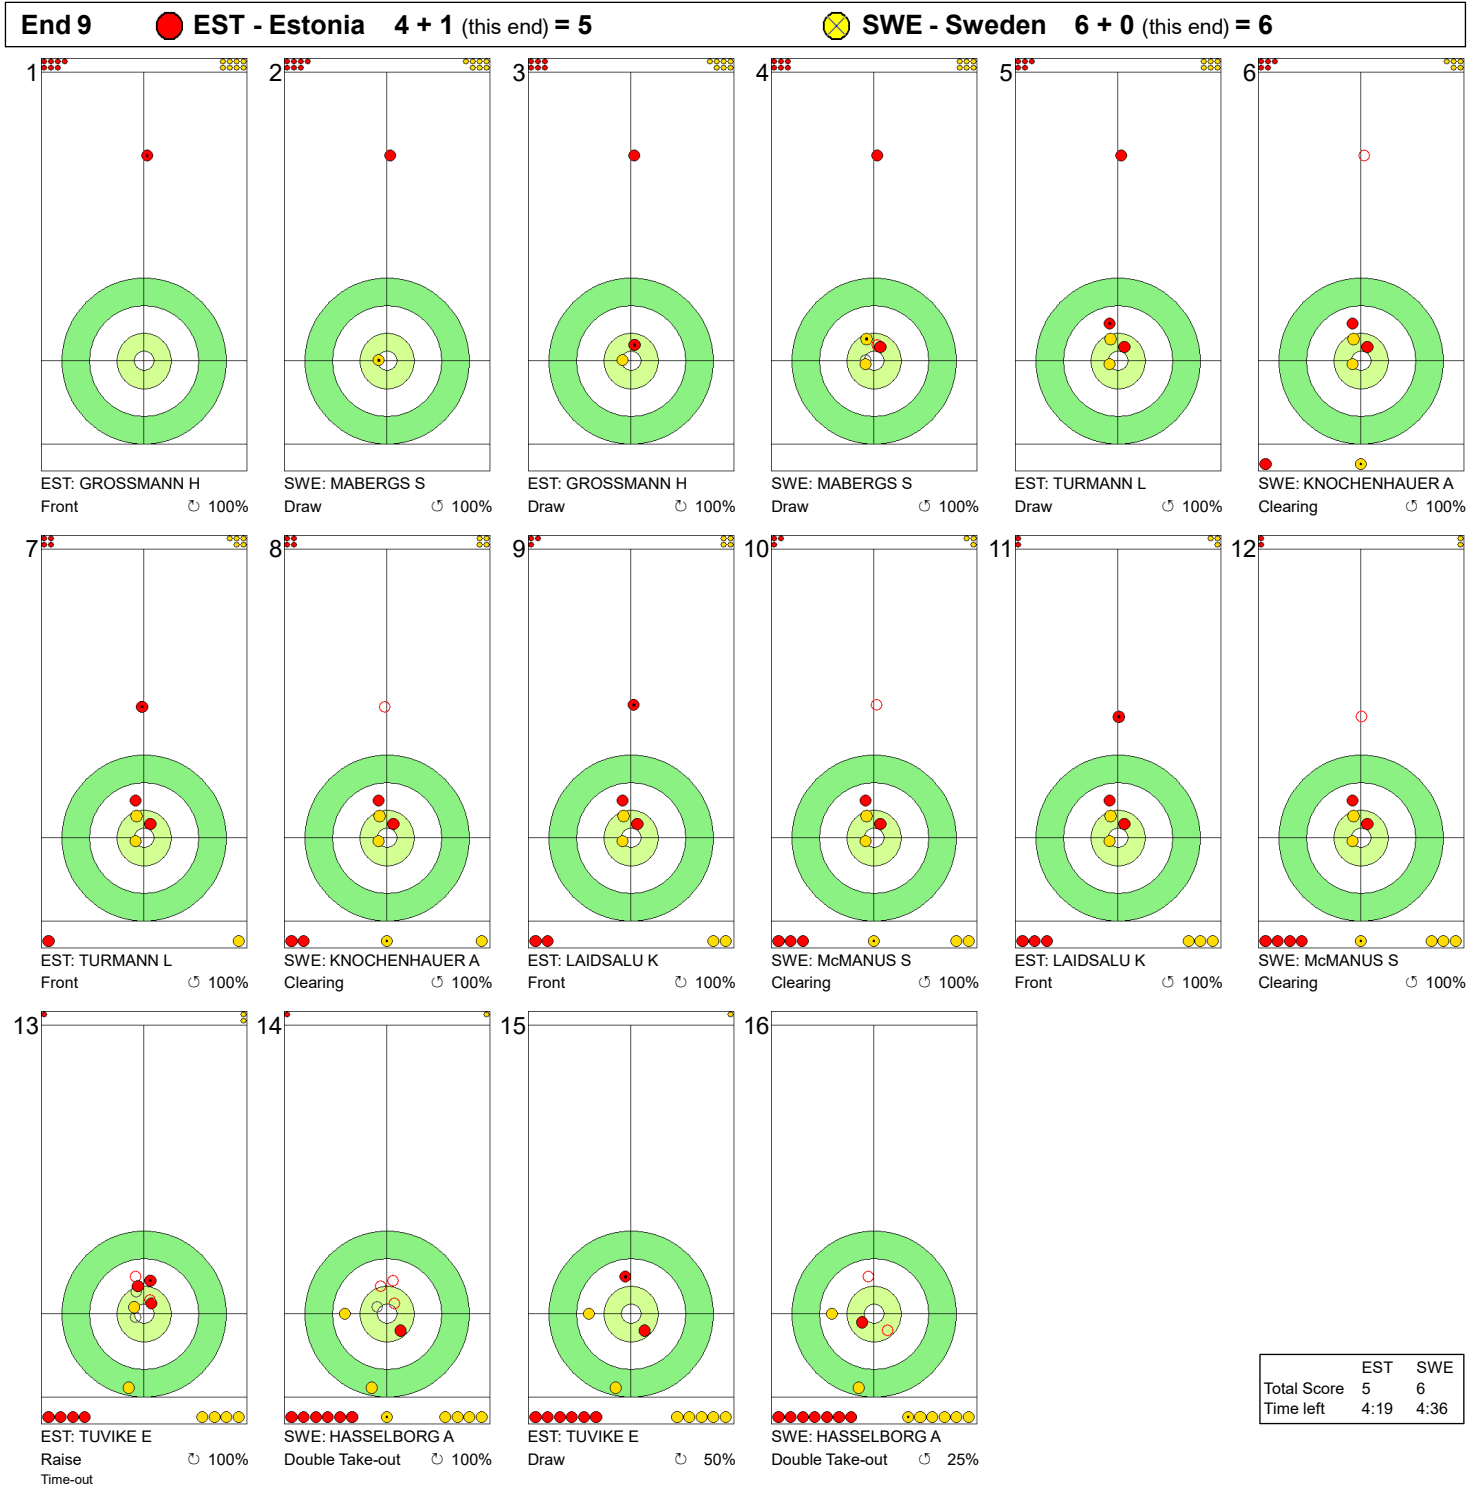

THU 21 MAR 2024
Start Time 14:00

Round Robin Session 16 - Sheet B

WORLD
CURLING

Game - Shot by Shot

Legend:
 ↻ Clockwise ↺ Counter-clockwise - Not considered

THU 21 MAR 2024
Start Time 14:00

Round Robin Session 16 - Sheet B

Legend:
 ↻ Clockwise ↺ Counter-clockwise - Not considered

THU 21 MAR 2024
Start Time 14:00

Round Robin Session 16 - Sheet B

WORLD CURLING

Game - Shot by Shot

Legend:
 ↻ Clockwise ↺ Counter-clockwise - Not considered

THU 21 MAR 2024
Start Time 14:00

Round Robin Session 16 - Sheet B

Game - Shot by Shot

Legend:
 ↻ Clockwise ↺ Counter-clockwise - Not considered

THU 21 MAR 2024
Start Time 14:00

Round Robin Session 16 - Sheet B

Game - Shot by Shot

	EST	SWE
Total Score	5	6
Time left	4:19	4:36

Legend:
 ↻ Clockwise ↺ Counter-clockwise - Not considered

THU 21 MAR 2024
Start Time 14:00

Round Robin Session 16 - Sheet B

WORLD CURLING

Game - Shot by Shot