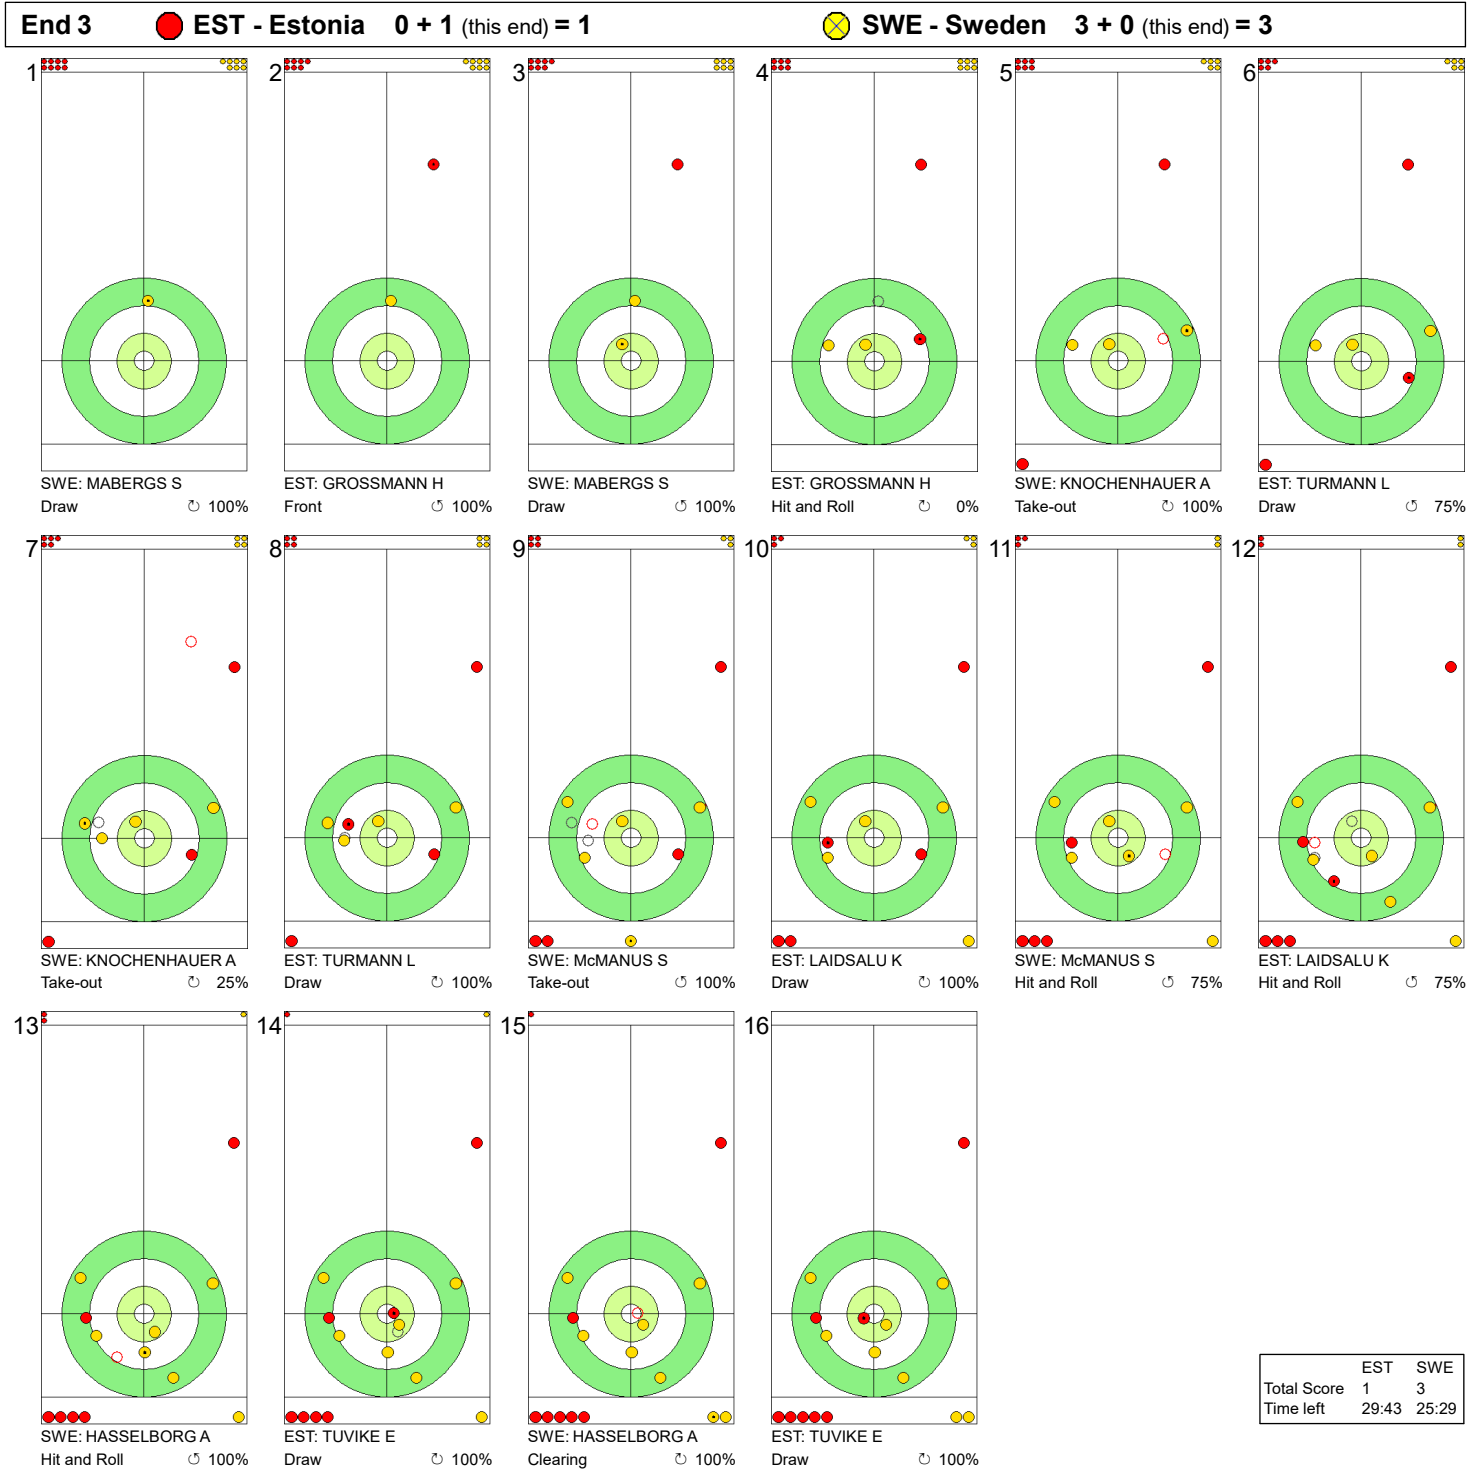

THU 21 MAR 2024
Start Time 14:00

Round Robin Session 16 - Sheet B

WORLD
CURLING

Game - Shot by Shot

Legend:
 ↻ Clockwise ↺ Counter-clockwise - Not considered

THU 21 MAR 2024
Start Time 14:00

Round Robin Session 16 - Sheet B

WORLD CURLING

Game - Shot by Shot

End 2 ● **EST - Estonia** 0 + 0 (this end) = 0 ● **SWE - Sweden** 2 + 1 (this end) = 3

Legend:
 ↻ Clockwise ↺ Counter-clockwise - Not considered

THU 21 MAR 2024
Start Time 14:00

Round Robin Session 16 - Sheet B

WORLD CURLING

Game - Shot by Shot

	EST	SWE
Total Score	1	3
Time left	29:43	25:29

Legend:
 ↻ Clockwise ↺ Counter-clockwise - Not considered

THU 21 MAR 2024
Start Time 14:00

Round Robin Session 16 - Sheet B

WORLD CURLING

Game - Shot by Shot

Legend:
 ↻ Clockwise ↺ Counter-clockwise - Not considered

THU 21 MAR 2024
Start Time 14:00

Round Robin Session 16 - Sheet B

WORLD CURLING

Game - Shot by Shot

Legend:
 ↻ Clockwise ↺ Counter-clockwise - Not considered