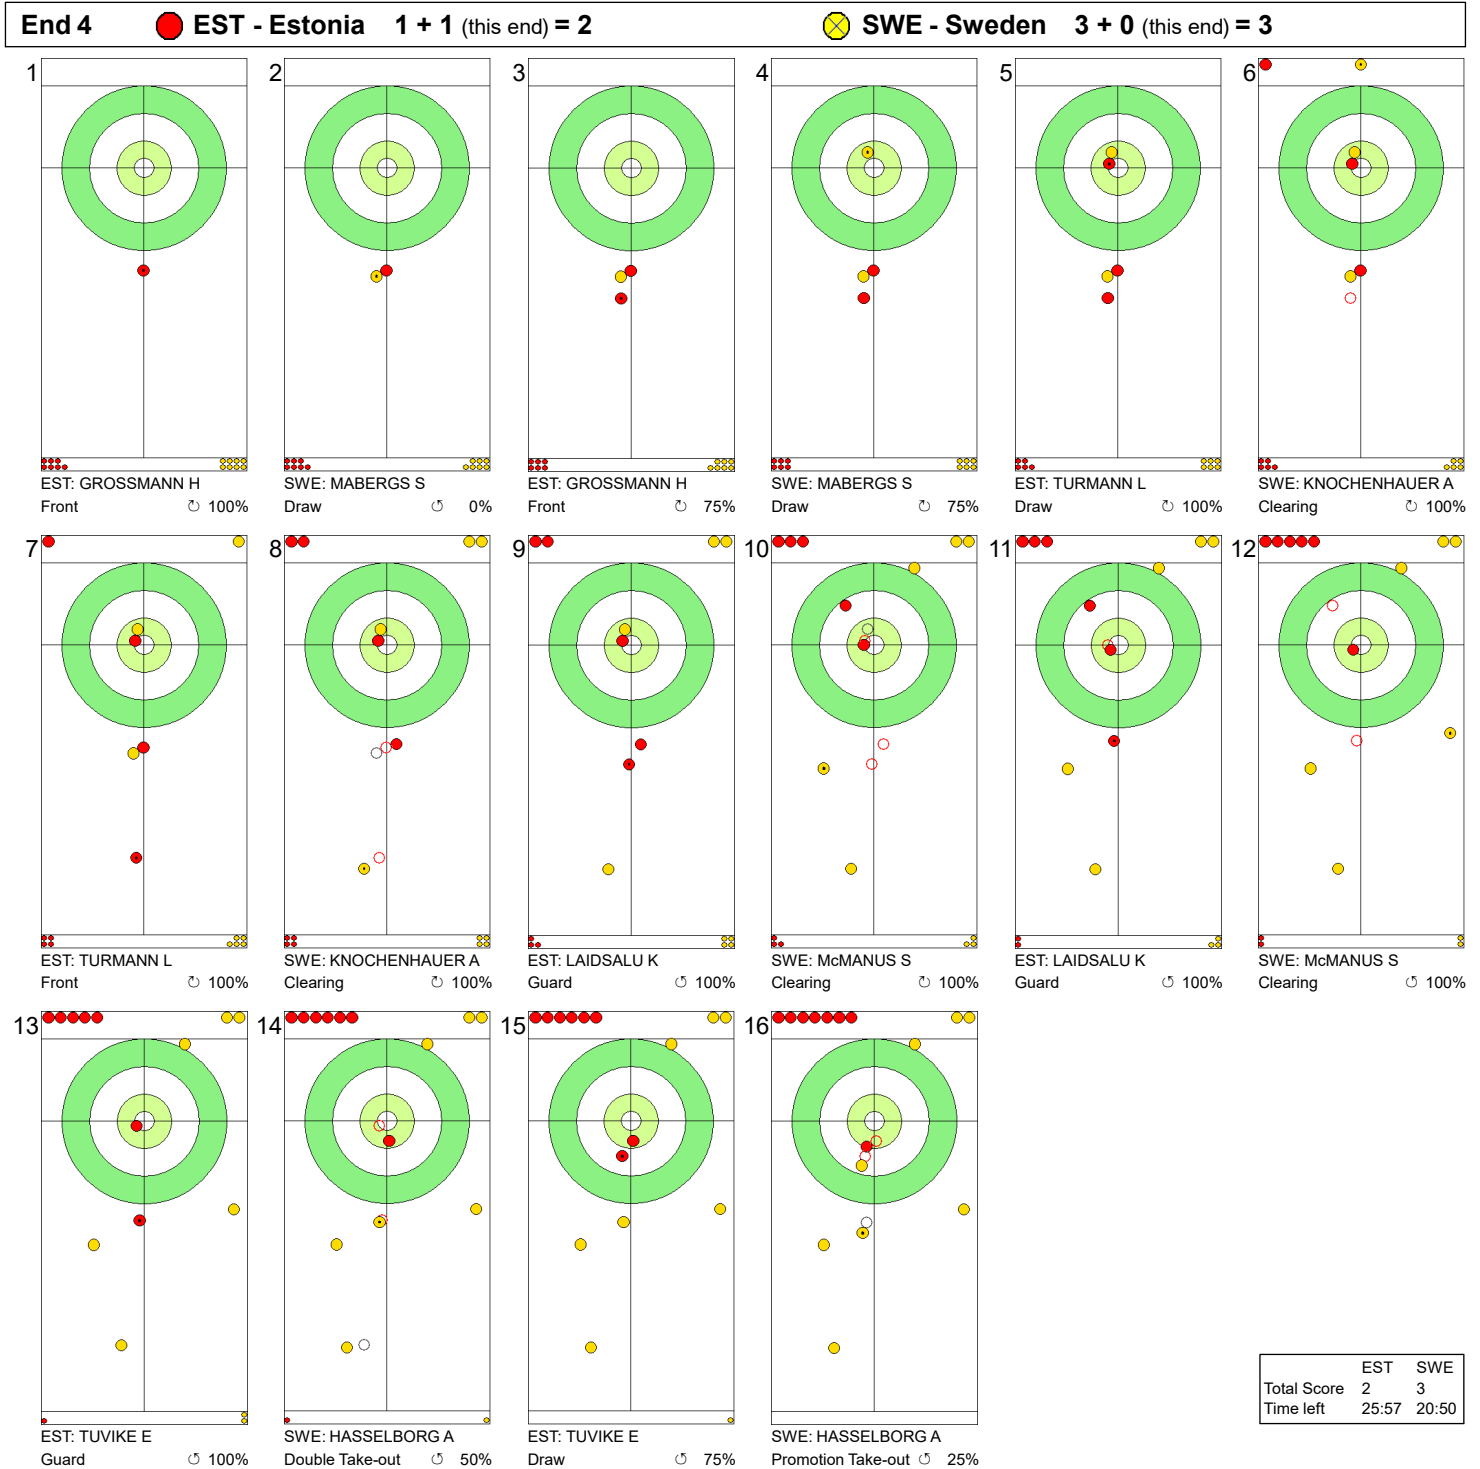

THU 21 MAR 2024
Start Time 14:00

Round Robin Session 16 - Sheet B

WORLD
CURLING

Game - Shot by Shot

Legend:
 ↻ Clockwise ↺ Counter-clockwise - Not considered

THU 21 MAR 2024
Start Time 14:00

Round Robin Session 16 - Sheet B

Round Robin Session 16 - Sheet B

WORLD CURLING

Game - Shot by Shot

	EST	SWE
Total Score	1	3
Time left	29:43	25:29

Legend:
 ↻ Clockwise ↺ Counter-clockwise - Not considered

THU 21 MAR 2024
Start Time 14:00

Round Robin Session 16 - Sheet B

WORLD CURLING

Game - Shot by Shot

Legend:
 ↻ Clockwise ↺ Counter-clockwise - Not considered

THU 21 MAR 2024
Start Time 14:00

Round Robin Session 16 - Sheet B

WORLD CURLING

Game - Shot by Shot

Legend:
 ↻ Clockwise ↺ Counter-clockwise - Not considered

THU 21 MAR 2024
Start Time 14:00

Round Robin Session 16 - Sheet B

WORLD CURLING

Game - Shot by Shot

End 6 ● **EST - Estonia 2 + 1 (this end) = 3** ● **SWE - Sweden 5 + 0 (this end) = 5**

	EST	SWE
Total Score	3	5
Time left	17:47	14:14