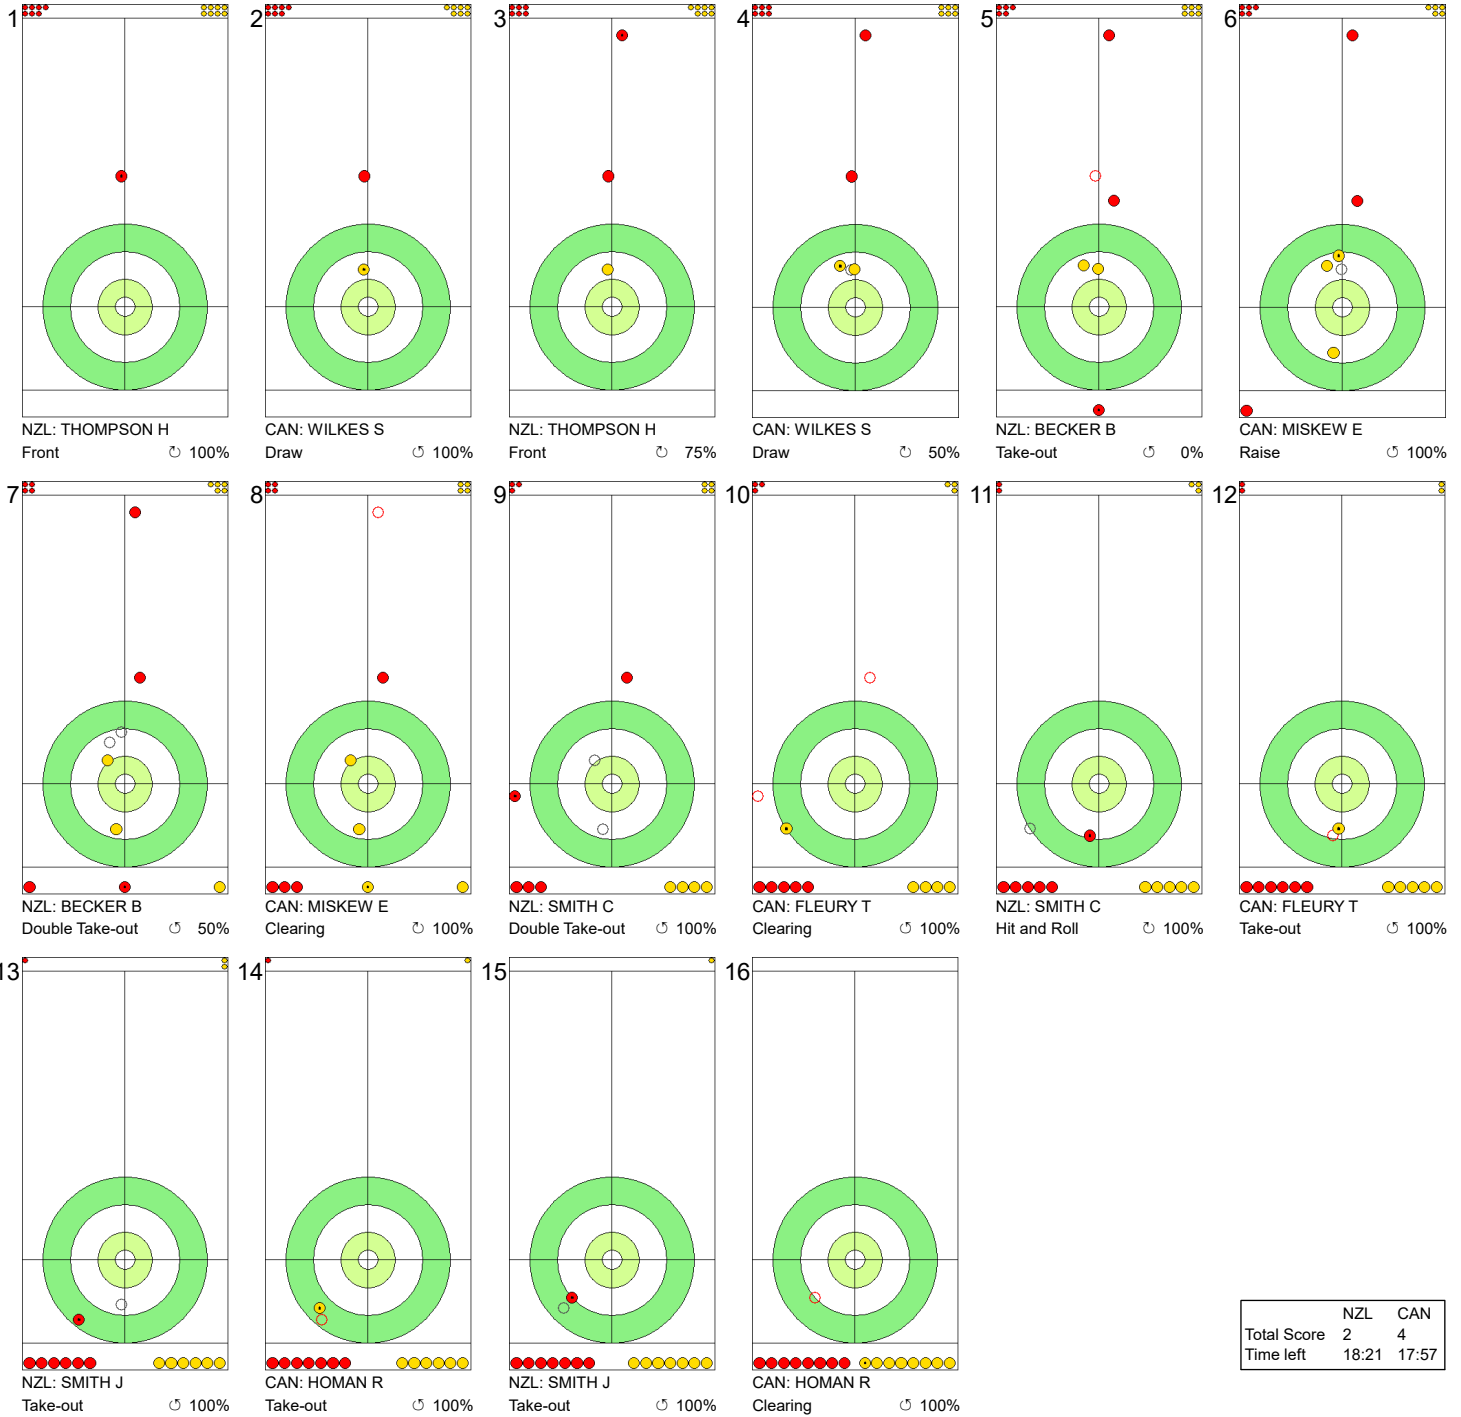

Legend:
 ↻ Clockwise ↺ Counter-clockwise - Not considered

THU 21 MAR 2024
Start Time 19:00

Round Robin Session 17 - Sheet A

Game - Shot by Shot

End 5 ● **NZL - New Zealand** 1 + 0 (this end) = 1 ⊗ **CAN - Canada** 3 + 1 (this end) = 4

	NZL	CAN
Total Score	1	4
Time left	25:52	25:00

Legend:
↻ Clockwise ↺ Counter-clockwise - Not considered

THU 21 MAR 2024
Start Time 19:00

Round Robin Session 17 - Sheet A

Game - Shot by Shot

Legend:
 ↻ Clockwise ↺ Counter-clockwise - Not considered

THU 21 MAR 2024
Start Time 19:00

Round Robin Session 17 - Sheet A

WORLD CURLING

Game - Shot by Shot

End 7 **NZL - New Zealand 2 + 0 (this end) = 2** **CAN - Canada 4 + 0 (this end) = 4**

	NZL	CAN
Total Score	2	4
Time left	18:21	17:57

Legend:
 ↻ Clockwise ↺ Counter-clockwise - Not considered

THU 21 MAR 2024
Start Time 19:00

Round Robin Session 17 - Sheet A

WORLD CURLING

Game - Shot by Shot

End 8 **NZL - New Zealand 2 + 0 (this end) = 2** **CAN - Canada 4 + 5 (this end) = 9**