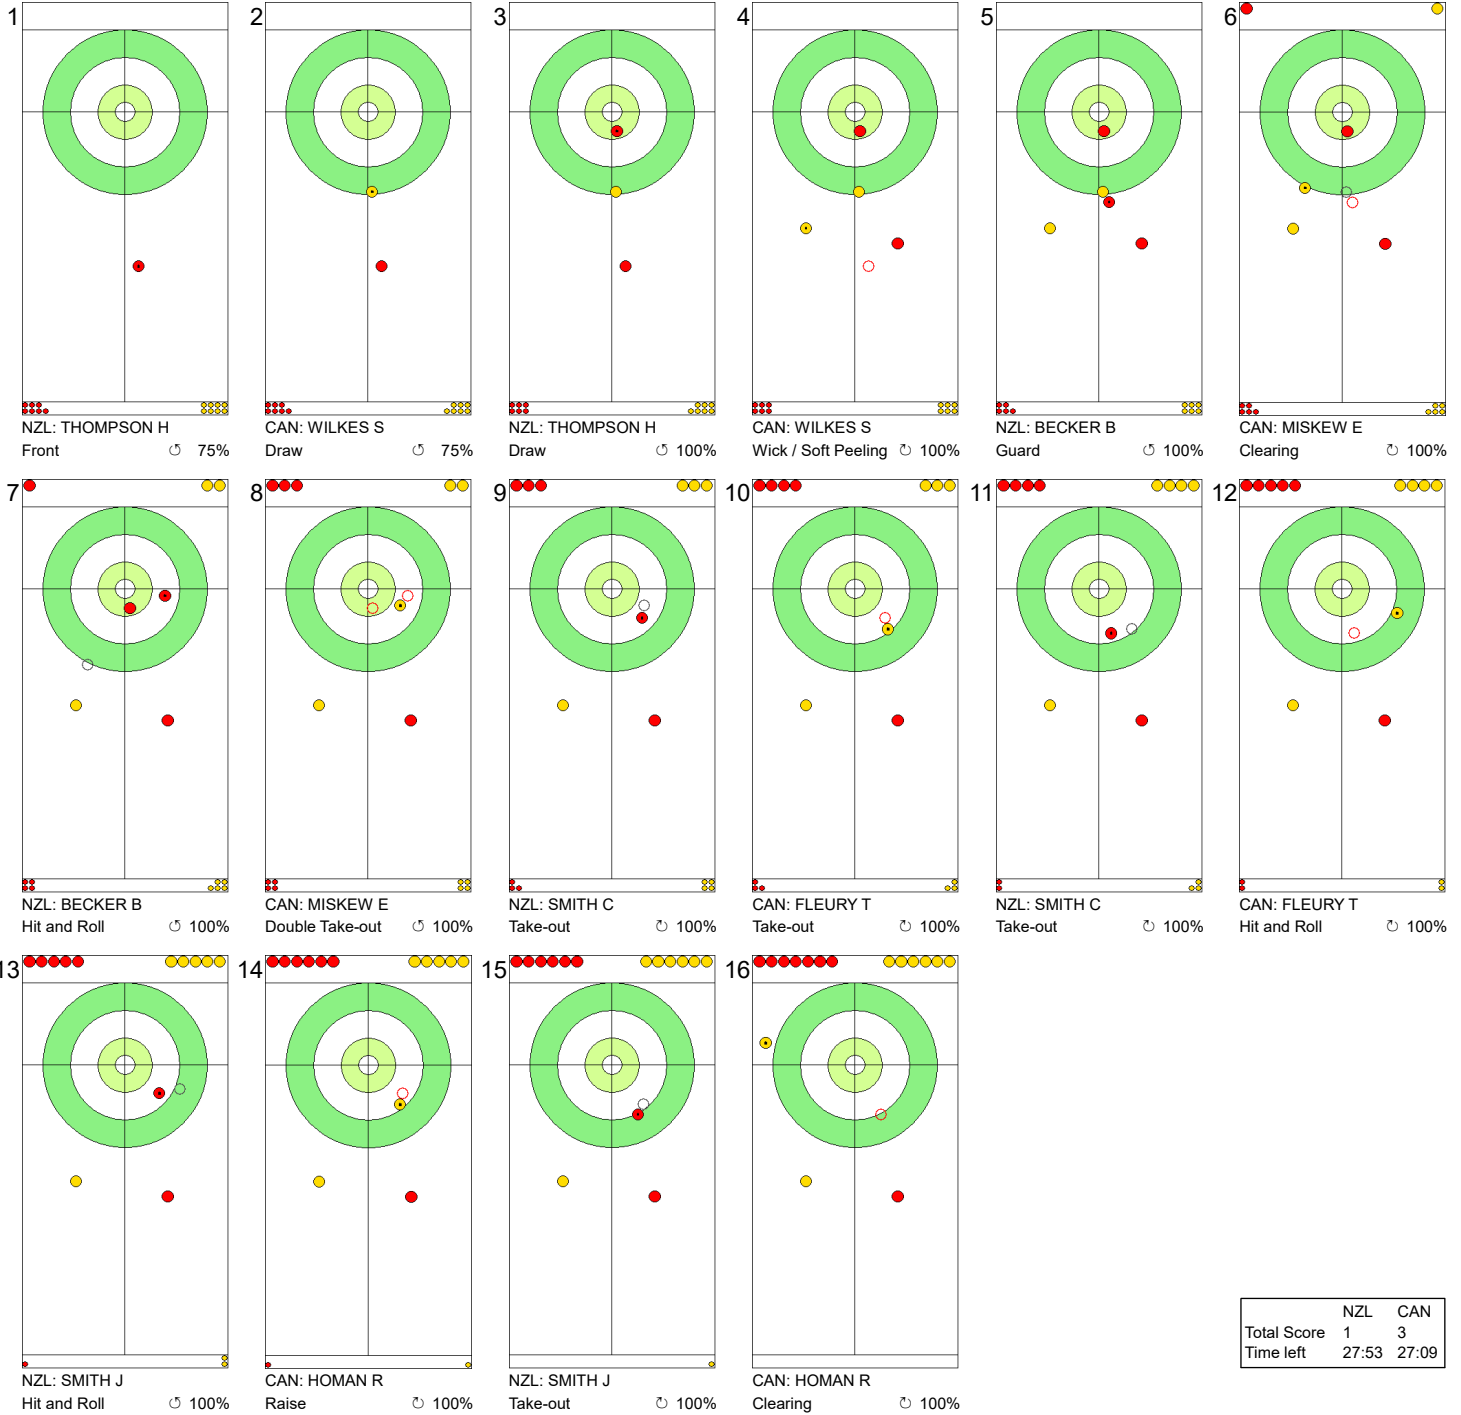

	NZL	CAN
Total Score	0	3
Time left	33:23	32:31

Legend:
⌚ Clockwise ⌚ Counter-clockwise - Not considered

THU 21 MAR 2024
Start Time 19:00

Round Robin Session 17 - Sheet A

WORLD CURLING

Game - Shot by Shot

End 3 ● **NZL - New Zealand** **0 + 1** (this end) = 1 ⊗ **CAN - Canada** **3 + 0** (this end) = 3

	NZL	CAN
Total Score	1	3
Time left	30:31	29:41

Legend:
↻ Clockwise ↺ Counter-clockwise - Not considered

THU 21 MAR 2024
Start Time 19:00

Round Robin Session 17 - Sheet A

WORLD CURLING

Game - Shot by Shot

End 4 **NZL - New Zealand 1 + 0 (this end) = 1** **CAN - Canada 3 + 0 (this end) = 3**

Legend:
 ↻ Clockwise ↺ Counter-clockwise - Not considered

THU 21 MAR 2024
Start Time 19:00

Round Robin Session 17 - Sheet A

Game - Shot by Shot

End 5 ● **NZL - New Zealand** 1 + 0 (this end) = 1 ⊗ **CAN - Canada** 3 + 1 (this end) = 4

THU 21 MAR 2024
Start Time 19:00

Round Robin Session 17 - Sheet A

WORLD CURLING

Game - Shot by Shot

End 7 **NZL - New Zealand 2 + 0 (this end) = 2** **CAN - Canada 4 + 0 (this end) = 4**

	NZL	CAN
Total Score	2	4
Time left	18:21	17:57