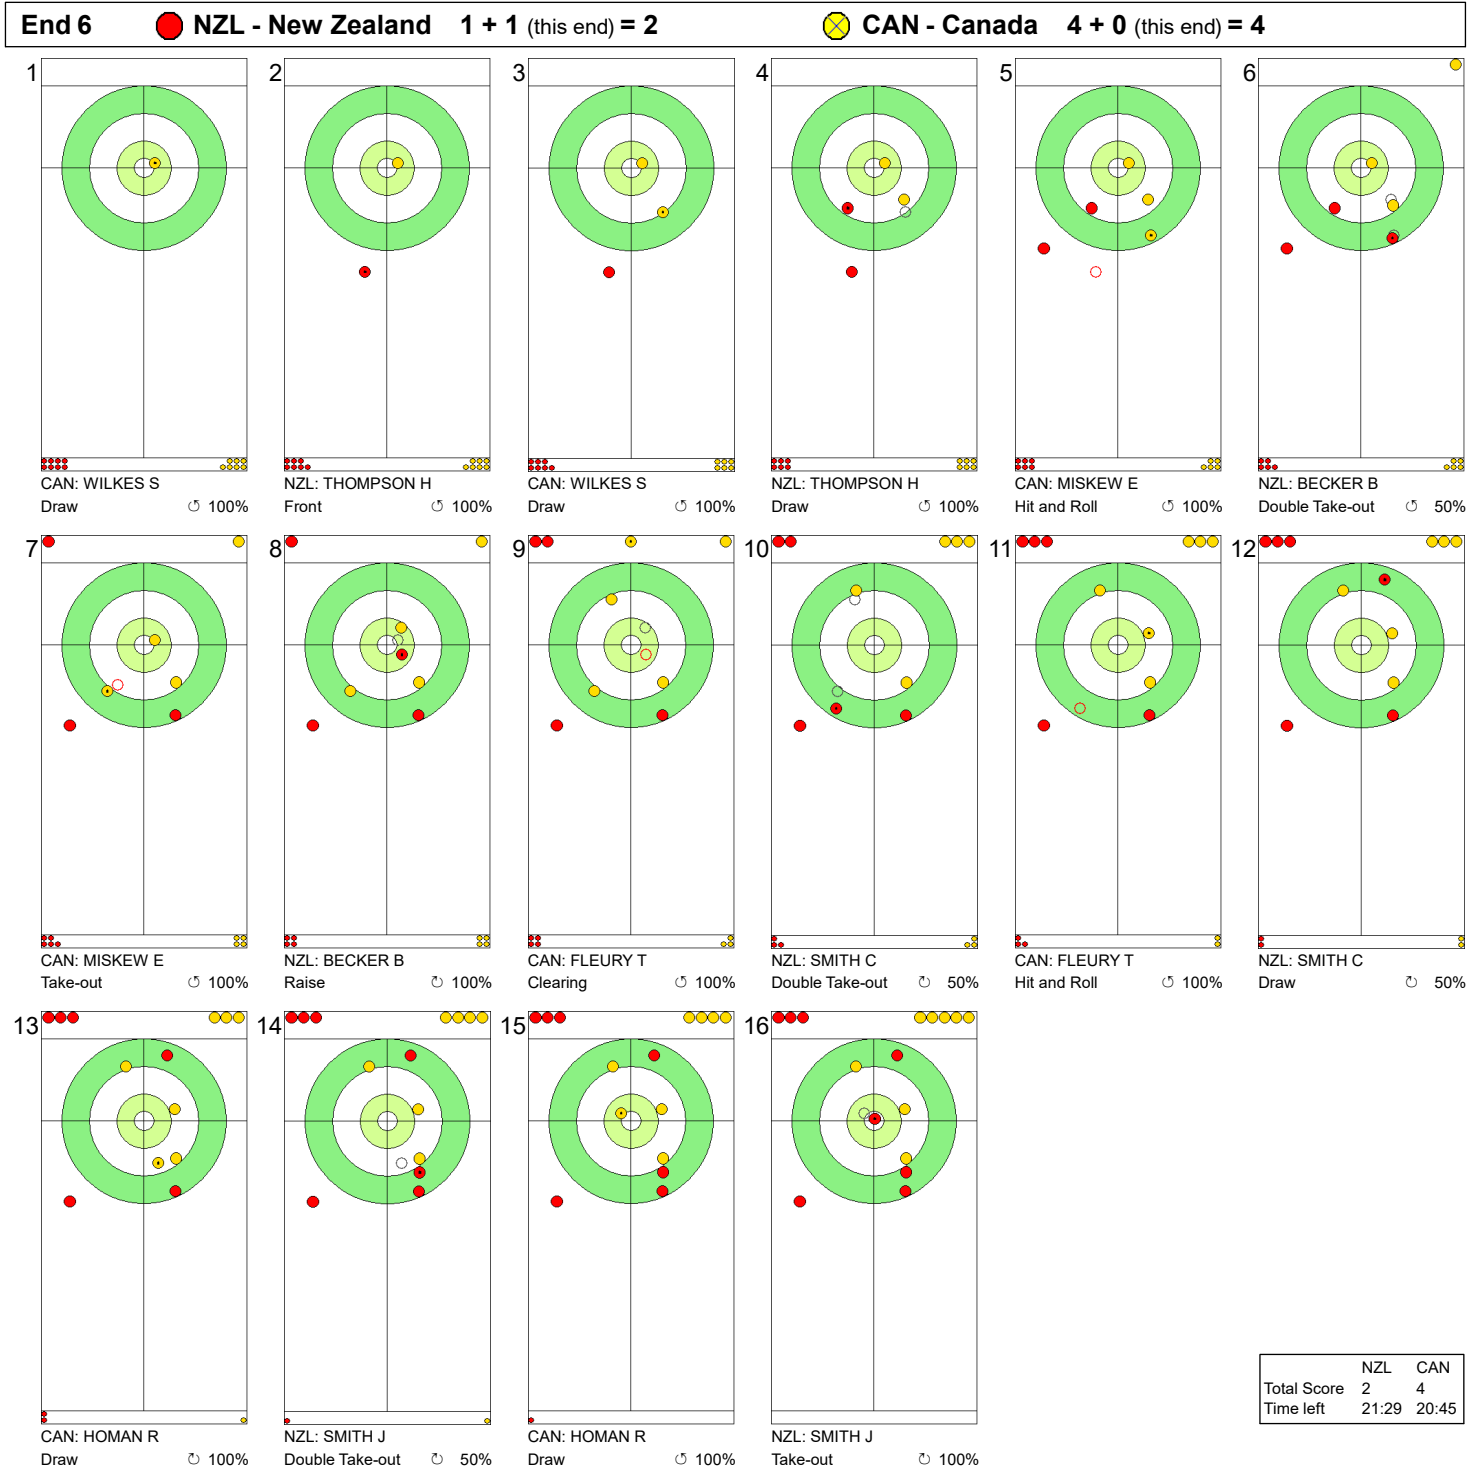

	NZL	CAN
Total Score	1	3
Time left	30:31	29:41

Legend:
↻ Clockwise ↺ Counter-clockwise - Not considered

THU 21 MAR 2024
Start Time 19:00

Round Robin Session 17 - Sheet A

WORLD CURLING

Game - Shot by Shot

End 4 **NZL - New Zealand 1 + 0 (this end) = 1** **CAN - Canada 3 + 0 (this end) = 3**

Legend:
 ↻ Clockwise ↺ Counter-clockwise - Not considered

THU 21 MAR 2024
Start Time 19:00

Round Robin Session 17 - Sheet A

Game - Shot by Shot

End 5 ● **NZL - New Zealand** 1 + 0 (this end) = 1 ⊗ **CAN - Canada** 3 + 1 (this end) = 4

	NZL	CAN
Total Score	1	4
Time left	25:52	25:00

Legend:
↻ Clockwise ↺ Counter-clockwise - Not considered

THU 21 MAR 2024
Start Time 19:00

Round Robin Session 17 - Sheet A

Game - Shot by Shot

Legend:
 ↻ Clockwise ↺ Counter-clockwise - Not considered

THU 21 MAR 2024
Start Time 19:00

Round Robin Session 17 - Sheet A

WORLD CURLING

Game - Shot by Shot

End 7 **NZL - New Zealand 2 + 0 (this end) = 2** **CAN - Canada 4 + 0 (this end) = 4**

	NZL	CAN
Total Score	2	4
Time left	18:21	17:57