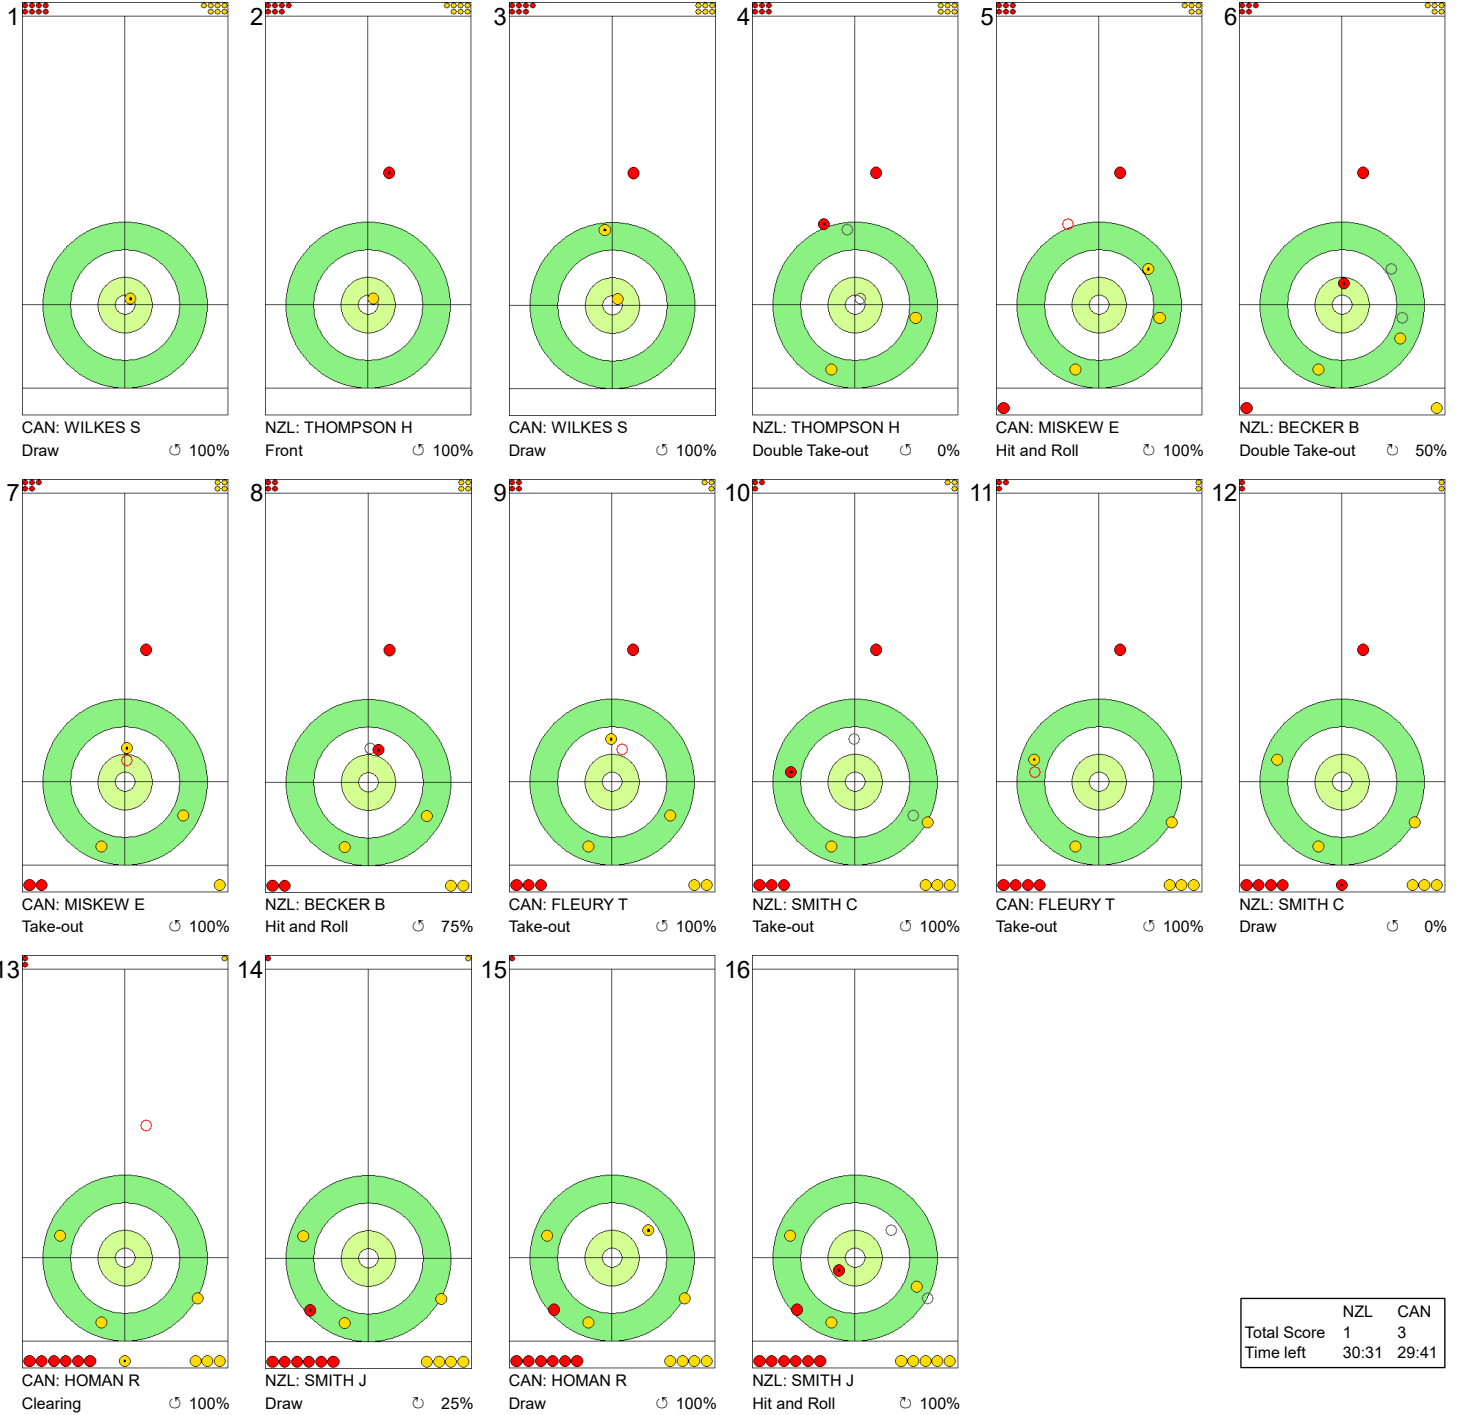

	NZL	CAN
Total Score	0	3
Time left	33:23	32:31

Legend:
⌚ Clockwise ⌚ Counter-clockwise - Not considered

THU 21 MAR 2024
Start Time 19:00

Round Robin Session 17 - Sheet A

WORLD CURLING

Game - Shot by Shot

End 3 ● **NZL - New Zealand** **0 + 1** (this end) = 1 ⊗ **CAN - Canada** **3 + 0** (this end) = 3

	NZL	CAN
Total Score	1	3
Time left	30:31	29:41

Legend:
↻ Clockwise ↺ Counter-clockwise - Not considered

THU 21 MAR 2024
Start Time 19:00

Round Robin Session 17 - Sheet A

WORLD CURLING

Game - Shot by Shot

End 4 **NZL - New Zealand 1 + 0 (this end) = 1** **CAN - Canada 3 + 0 (this end) = 3**

Legend:
 ↻ Clockwise ↺ Counter-clockwise - Not considered

THU 21 MAR 2024
Start Time 19:00

Round Robin Session 17 - Sheet A

Game - Shot by Shot

End 5 ● **NZL - New Zealand** 1 + 0 (this end) = 1 ⊗ **CAN - Canada** 3 + 1 (this end) = 4

THU 21 MAR 2024
Start Time 19:00

Round Robin Session 17 - Sheet A

WORLD CURLING

Game - Shot by Shot

End 7 **NZL - New Zealand 2 + 0 (this end) = 2** **CAN - Canada 4 + 0 (this end) = 4**

	NZL	CAN
Total Score	2	4
Time left	18:21	17:57