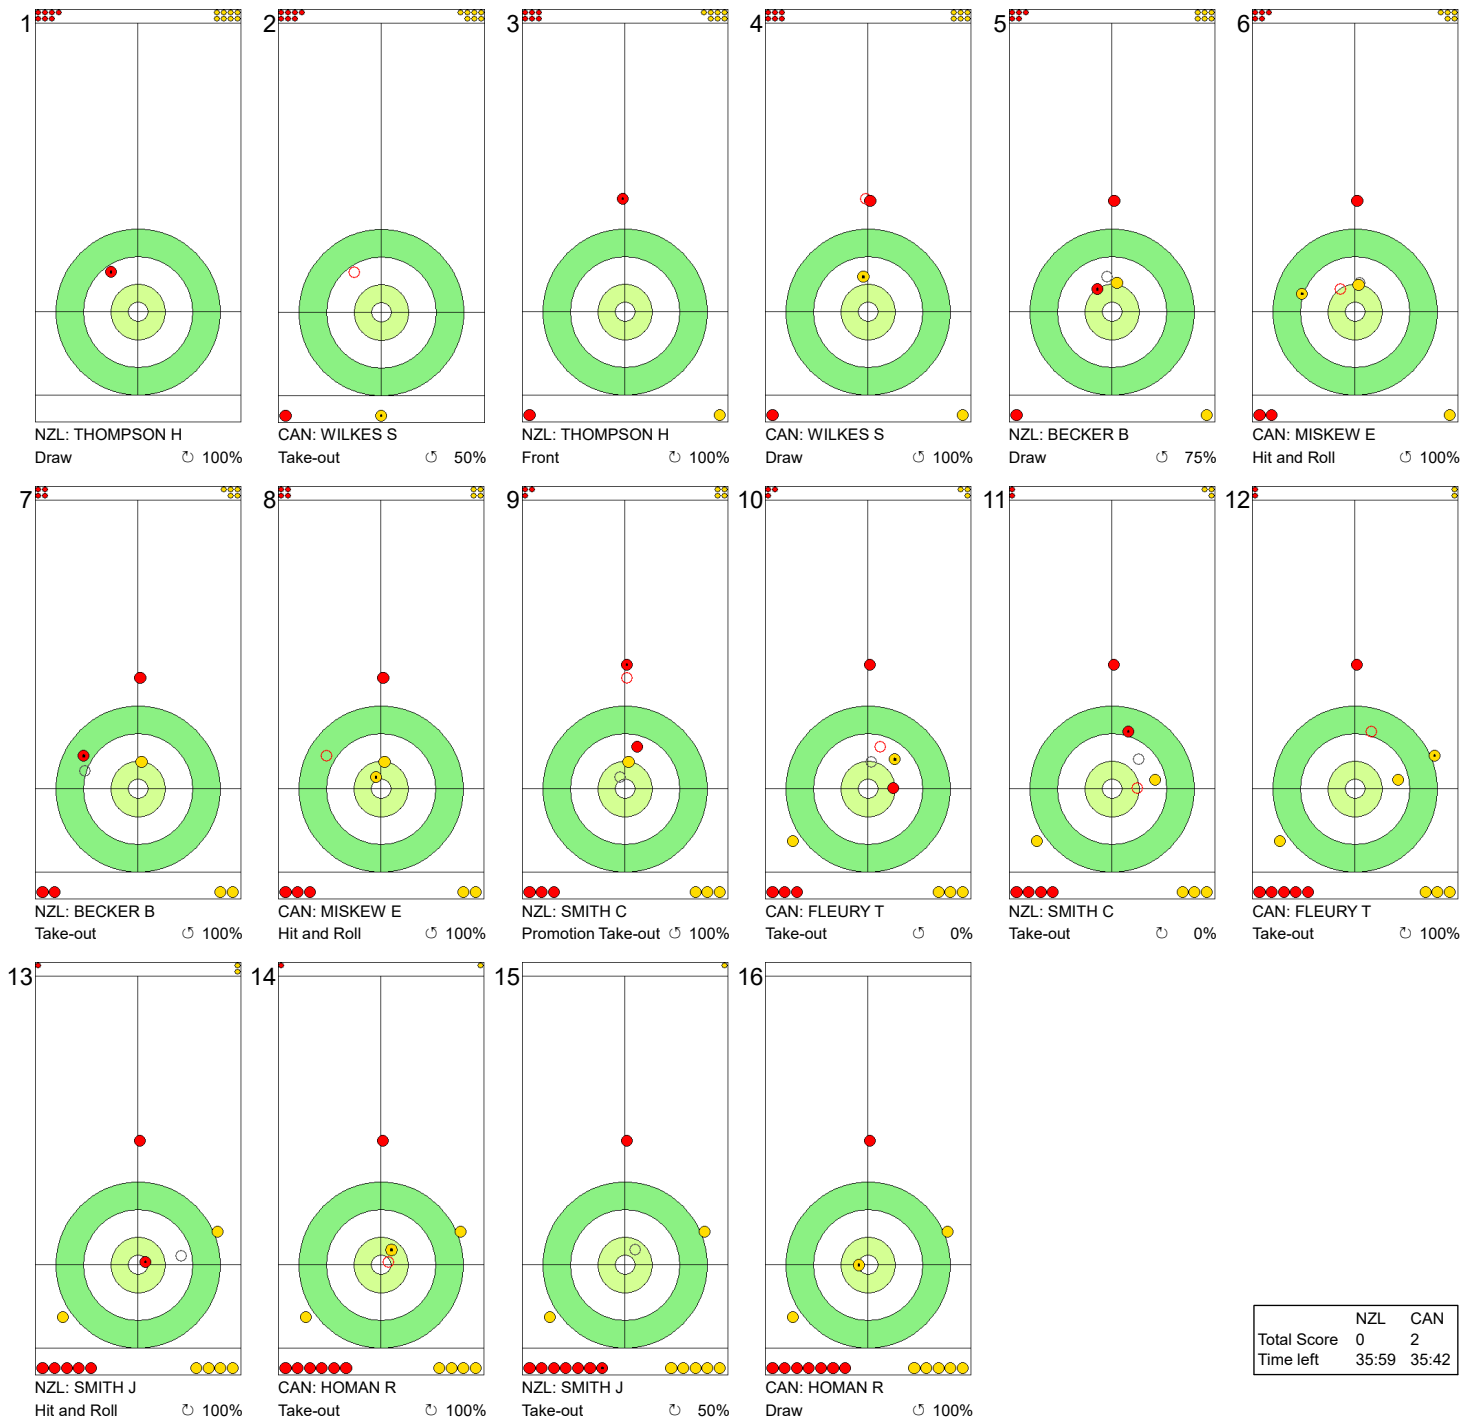

THU 21 MAR 2024
Start Time 19:00

Round Robin Session 17 - Sheet A

WORLD CURLING

Game - Shot by Shot

End 1 ● **NZL - New Zealand** 0 + 0 (this end) = 0 ⊗ **CAN - Canada** 0 + 2 (this end) = 2

	NZL	CAN
Total Score	0	2
Time left	35:59	35:42

Legend:
↻ Clockwise ↺ Counter-clockwise - Not considered

THU 21 MAR 2024
Start Time 19:00

Round Robin Session 17 - Sheet A

WORLD
CURLING

Game - Shot by Shot

End 2 ● **NZL - New Zealand** **0 + 0** (this end) = **0** ⊗ **CAN - Canada** **2 + 1** (this end) = **3**

	NZL	CAN
Total Score	0	3
Time left	33:23	32:31

Legend:
⌚ Clockwise ⌚ Counter-clockwise - Not considered

THU 21 MAR 2024
Start Time 19:00

Round Robin Session 17 - Sheet A

WORLD CURLING

Game - Shot by Shot

End 3 ● **NZL - New Zealand** **0 + 1** (this end) = 1 ⊗ **CAN - Canada** **3 + 0** (this end) = 3

Legend:
 ↻ Clockwise ↺ Counter-clockwise - Not considered

THU 21 MAR 2024
Start Time 19:00

Round Robin Session 17 - Sheet A

Game - Shot by Shot

End 5 ● **NZL - New Zealand** 1 + 0 (this end) = 1 ⊗ **CAN - Canada** 3 + 1 (this end) = 4