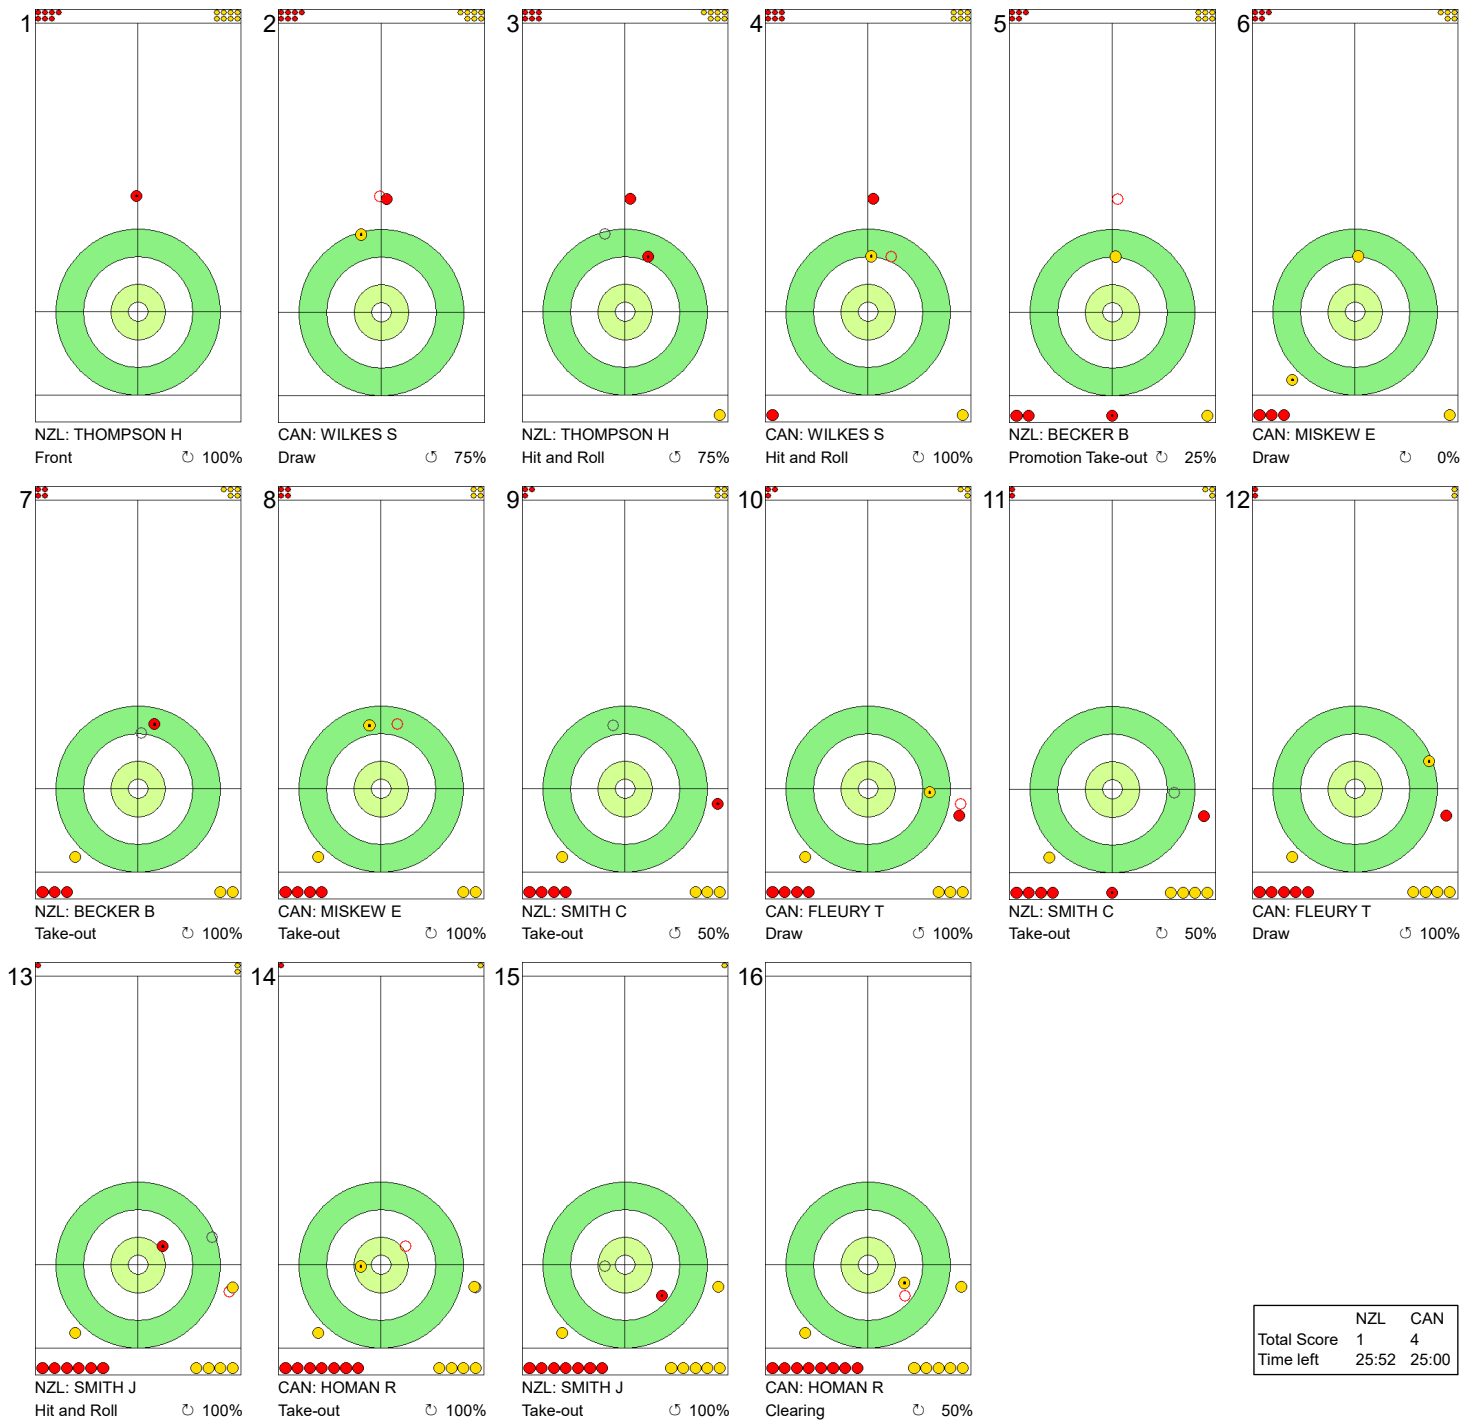

	NZL	CAN
Total Score	0	3
Time left	33:23	32:31

Legend:
⌚ Clockwise ⌚ Counter-clockwise - Not considered

THU 21 MAR 2024
Start Time 19:00

Round Robin Session 17 - Sheet A

WORLD CURLING

Game - Shot by Shot

End 3 ● **NZL - New Zealand** **0 + 1** (this end) = 1 ⊗ **CAN - Canada** **3 + 0** (this end) = 3

	NZL	CAN
Total Score	1	3
Time left	30:31	29:41

Legend:
↻ Clockwise ↺ Counter-clockwise - Not considered

THU 21 MAR 2024
Start Time 19:00

Round Robin Session 17 - Sheet A

WORLD CURLING

Game - Shot by Shot

End 4 **NZL - New Zealand 1 + 0 (this end) = 1** **CAN - Canada 3 + 0 (this end) = 3**

Legend:
 ↻ Clockwise ↺ Counter-clockwise - Not considered

THU 21 MAR 2024
Start Time 19:00

Round Robin Session 17 - Sheet A

Game - Shot by Shot

End 5 ● **NZL - New Zealand** 1 + 0 (this end) = 1 ⊗ **CAN - Canada** 3 + 1 (this end) = 4

THU 21 MAR 2024
Start Time 19:00

Round Robin Session 17 - Sheet A

WORLD CURLING

Game - Shot by Shot

End 7 **NZL - New Zealand 2 + 0 (this end) = 2** **CAN - Canada 4 + 0 (this end) = 4**

	NZL	CAN
Total Score	2	4
Time left	18:21	17:57