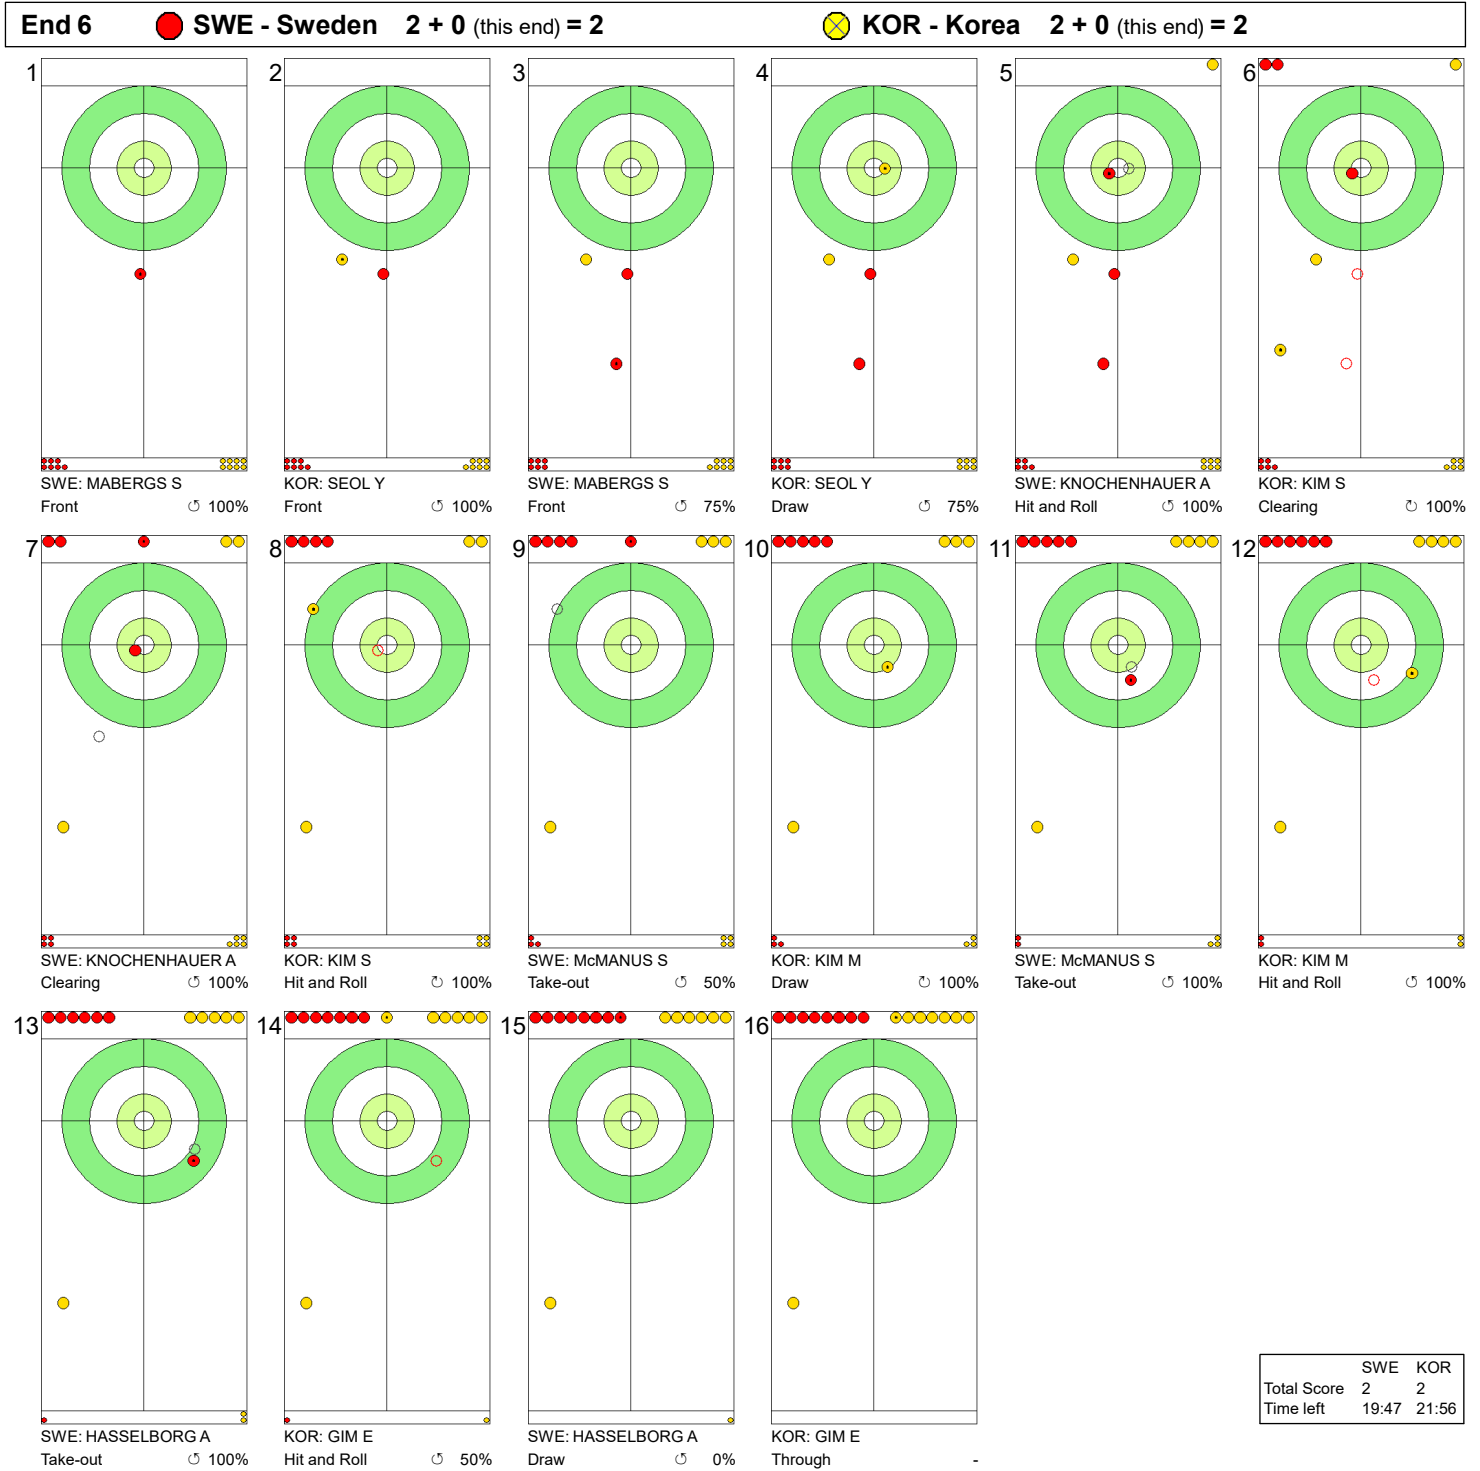

SAT 23 MAR 2024
Start Time 11:00

Qualification - Sheet D

Game - Shot by Shot

Legend:
↻ Clockwise   ↺ Counter-clockwise   - Not considered