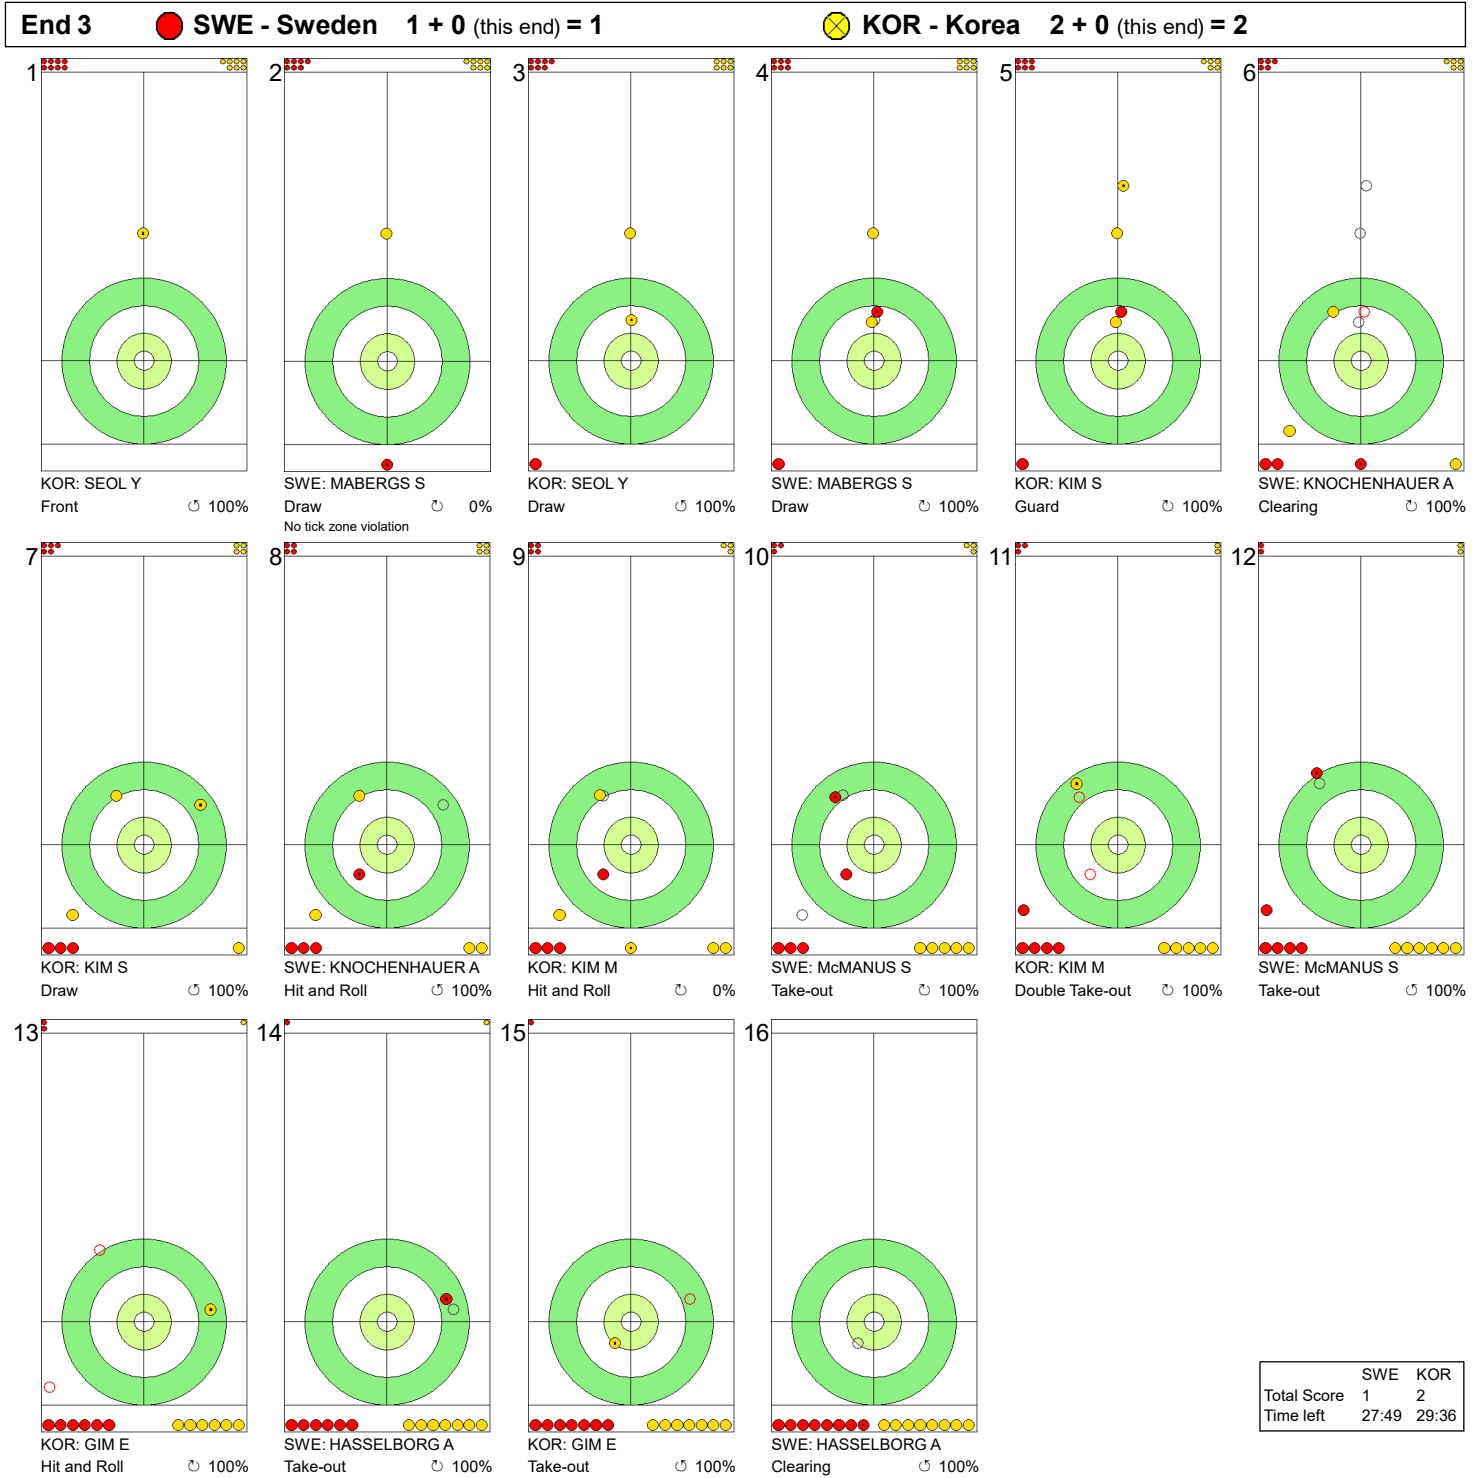

End 2 ● **SWE - Sweden** 1 + 0 (this end) = 1 ● **KOR - Korea** 0 + 2 (this end) = 2

	SWE	KOR
Total Score	1	2
Time left	29:55	31:13

Legend:
 ↻ Clockwise ↺ Counter-clockwise - Not considered

SAT 23 MAR 2024
Start Time 11:00

Qualification - Sheet D

Game - Shot by Shot

Legend:
 ↻ Clockwise ↺ Counter-clockwise - Not considered

SAT 23 MAR 2024
Start Time 11:00

Qualification - Sheet D

WORLD CURLING

Game - Shot by Shot

Legend:
 Clockwise Counter-clockwise - Not considered

SAT 23 MAR 2024
Start Time 11:00

Qualification - Sheet D

Game - Shot by Shot

Legend:
 ↻ Clockwise ↺ Counter-clockwise - Not considered

SAT 23 MAR 2024
Start Time 11:00

Qualification - Sheet D

Game - Shot by Shot

SAT 23 MAR 2024
Start Time 11:00

Qualification - Sheet D

Game - Shot by Shot

Legend:
 Clockwise Counter-clockwise - Not considered

SAT 23 MAR 2024
Start Time 11:00

Qualification - Sheet D

Game - Shot by Shot