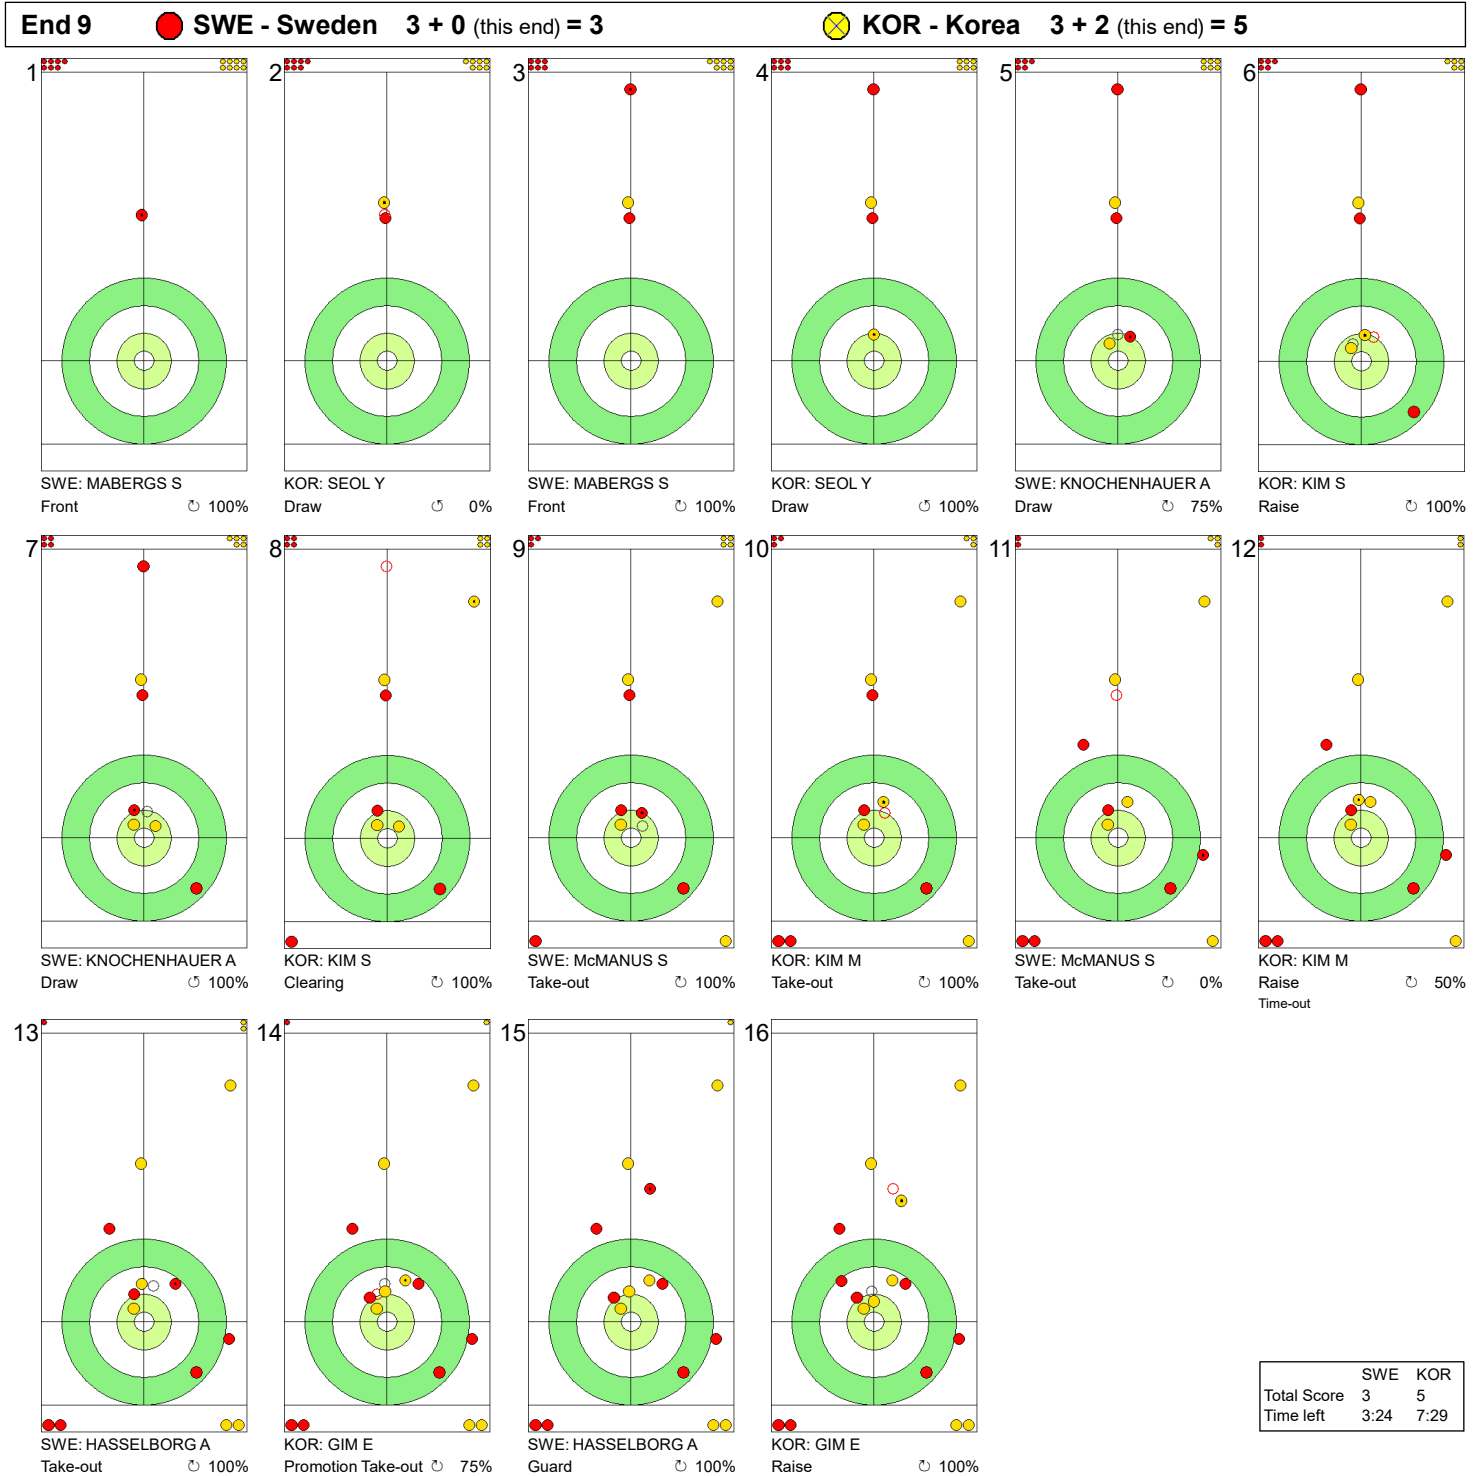

SAT 23 MAR 2024
Start Time 11:00

Qualification - Sheet D

Game - Shot by Shot

Legend:
 ↻ Clockwise ↺ Counter-clockwise - Not considered

SAT 23 MAR 2024
Start Time 11:00

Qualification - Sheet D

Game - Shot by Shot

Legend:
 ↻ Clockwise ↺ Counter-clockwise - Not considered

SAT 23 MAR 2024
Start Time 11:00

Qualification - Sheet D

WORLD CURLING

Game - Shot by Shot

Legend:
 ↻ Clockwise ↺ Counter-clockwise - Not considered

SAT 23 MAR 2024
Start Time 11:00

Qualification - Sheet D

Game - Shot by Shot

Legend:
 Clockwise Counter-clockwise - Not considered

SAT 23 MAR 2024
Start Time 11:00

Qualification - Sheet D

Game - Shot by Shot

Legend:
 ↻ Clockwise ↺ Counter-clockwise - Not considered