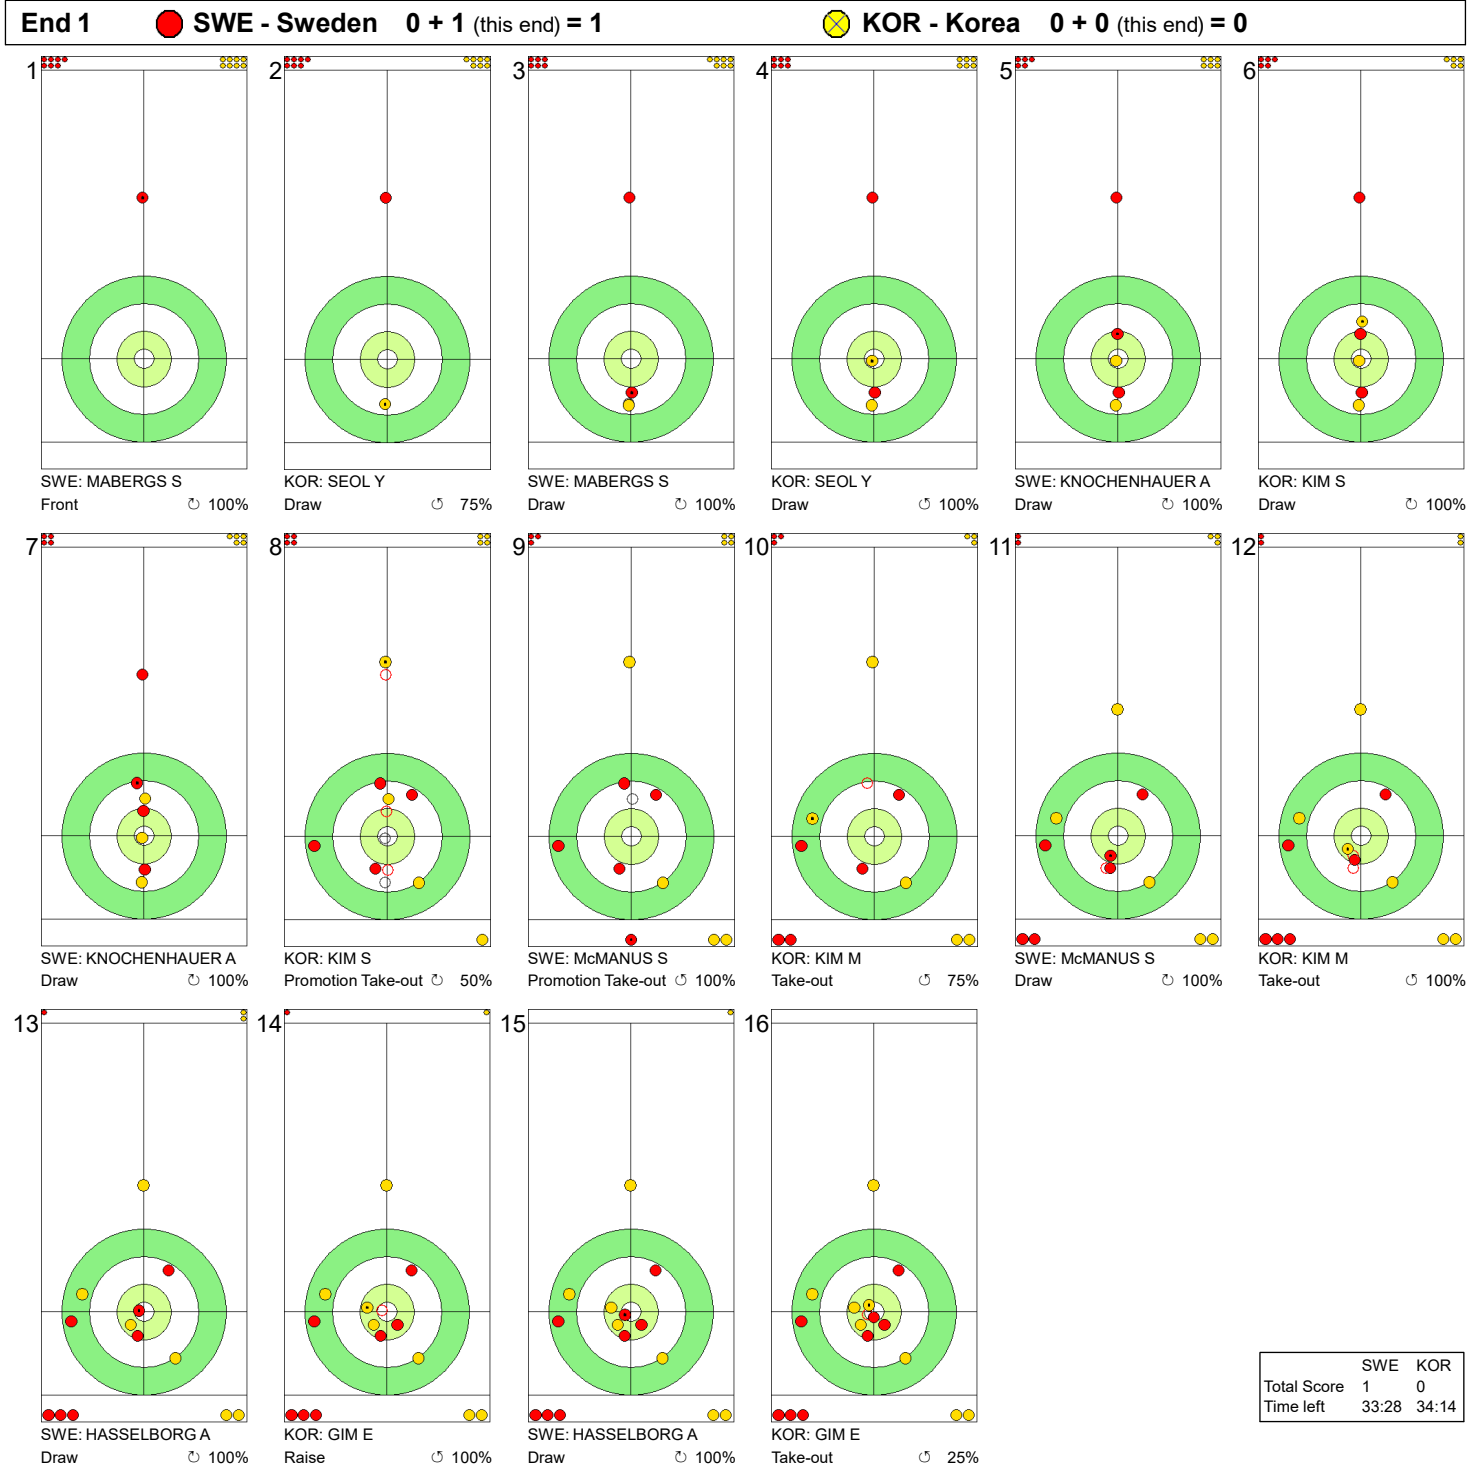

SAT 23 MAR 2024
Start Time 11:00

Qualification - Sheet D

Game - Shot by Shot

Legend:
 ⌚ Clockwise ⌚ Counter-clockwise - Not considered

SAT 23 MAR 2024
Start Time 11:00

Qualification - Sheet D

Game - Shot by Shot

End 2 ● **SWE - Sweden** 1 + 0 (this end) = 1 ● **KOR - Korea** 0 + 2 (this end) = 2

	SWE	KOR
Total Score	1	2
Time left	29:55	31:13

Legend:
 ↻ Clockwise ↺ Counter-clockwise - Not considered

SAT 23 MAR 2024
Start Time 11:00

Qualification - Sheet D

Game - Shot by Shot

Legend:
 ↻ Clockwise ↺ Counter-clockwise - Not considered

SAT 23 MAR 2024
Start Time 11:00

Qualification - Sheet D

WORLD CURLING

Game - Shot by Shot

Legend:
 Clockwise Counter-clockwise - Not considered

SAT 23 MAR 2024
Start Time 11:00

Qualification - Sheet D

Game - Shot by Shot

Legend:
 Clockwise Counter-clockwise - Not considered

SAT 23 MAR 2024
Start Time 11:00

Qualification - Sheet D

Game - Shot by Shot