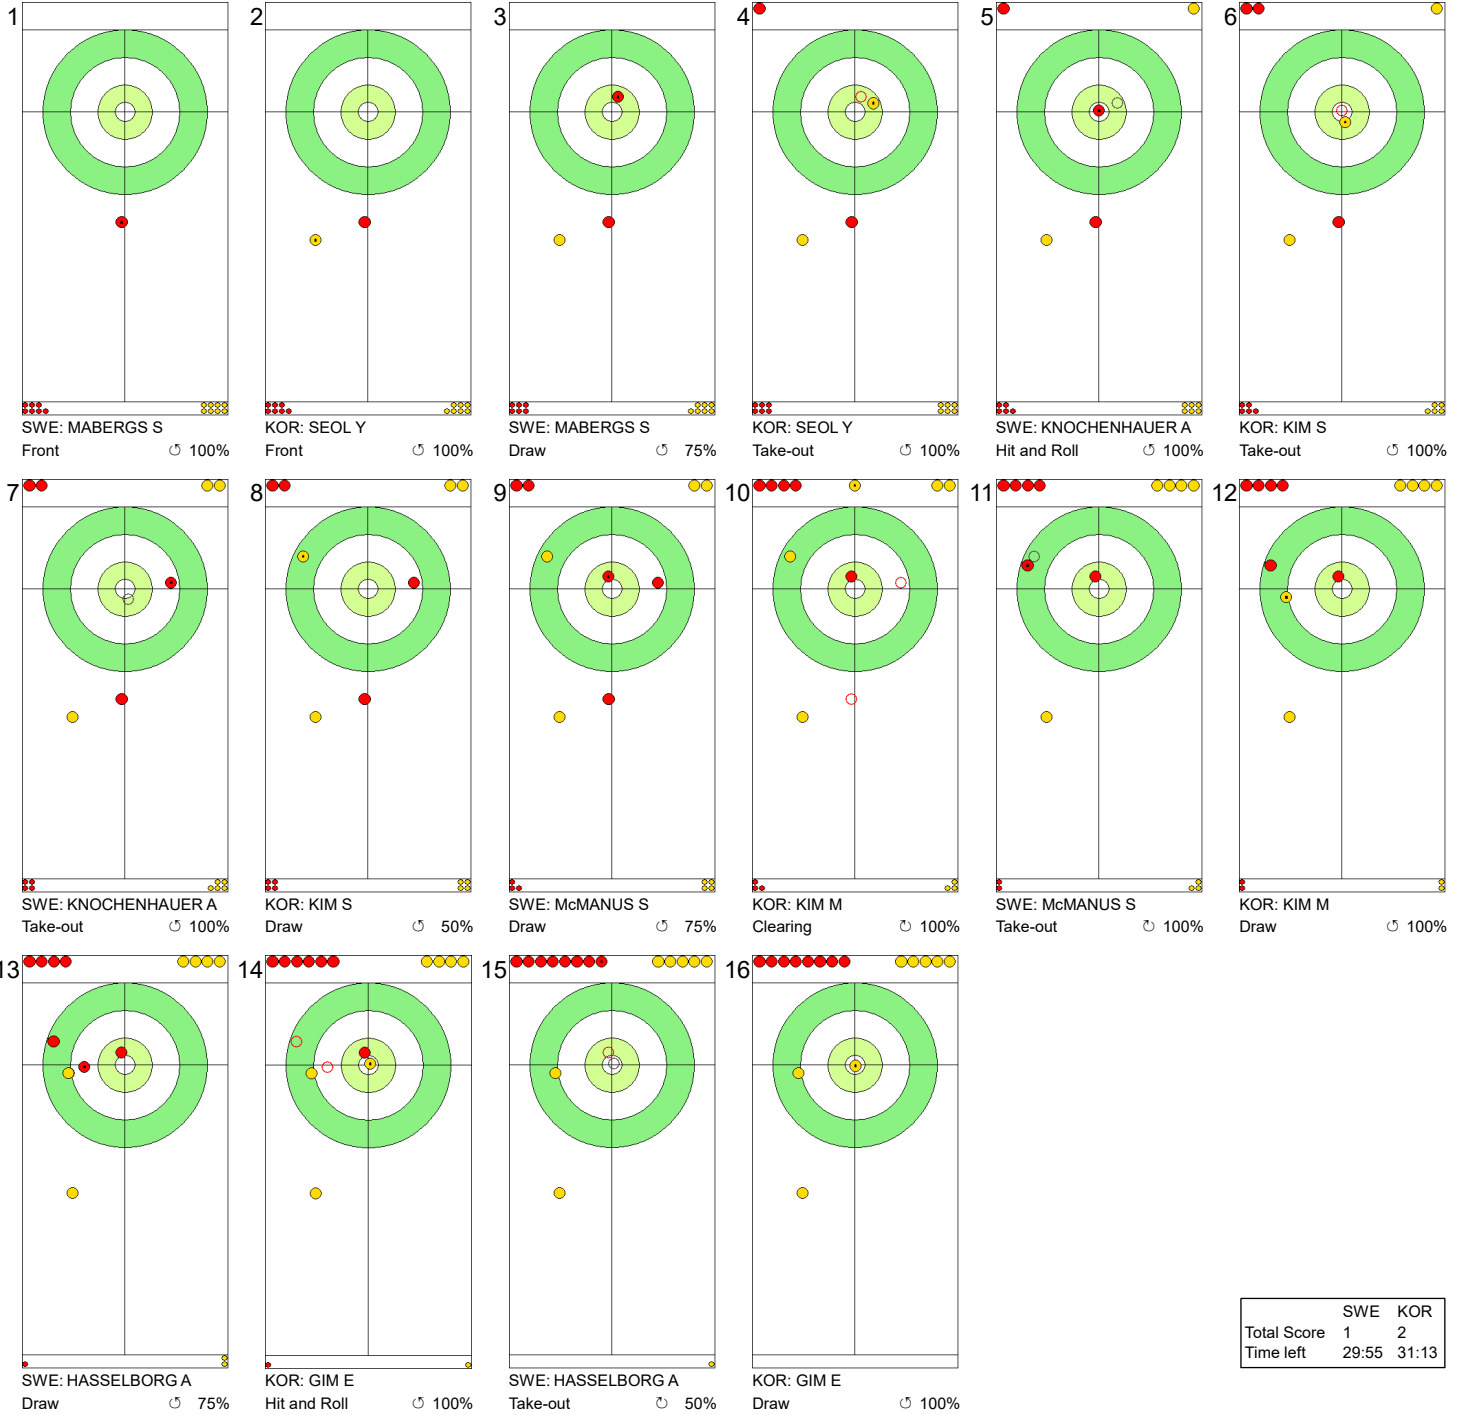

SAT 23 MAR 2024
Start Time 11:00

Qualification - Sheet D

Game - Shot by Shot

Legend:
 ⌚ Clockwise ⌚ Counter-clockwise - Not considered

SAT 23 MAR 2024
Start Time 11:00

Qualification - Sheet D

Game - Shot by Shot

End 2 ● **SWE - Sweden** 1 + 0 (this end) = 1 ● **KOR - Korea** 0 + 2 (this end) = 2

	SWE	KOR
Total Score	1	2
Time left	29:55	31:13

Legend:
 ↻ Clockwise ↺ Counter-clockwise - Not considered

SAT 23 MAR 2024
Start Time 11:00

Qualification - Sheet D

Game - Shot by Shot

Legend:
 ↻ Clockwise ↺ Counter-clockwise - Not considered

SAT 23 MAR 2024
Start Time 11:00

Qualification - Sheet D

WORLD CURLING

Game - Shot by Shot

Legend:
 Clockwise Counter-clockwise - Not considered

SAT 23 MAR 2024
Start Time 11:00

Qualification - Sheet D

Game - Shot by Shot

Legend:
 ↻ Clockwise ↺ Counter-clockwise - Not considered

SAT 23 MAR 2024
Start Time 11:00

Qualification - Sheet D

Game - Shot by Shot