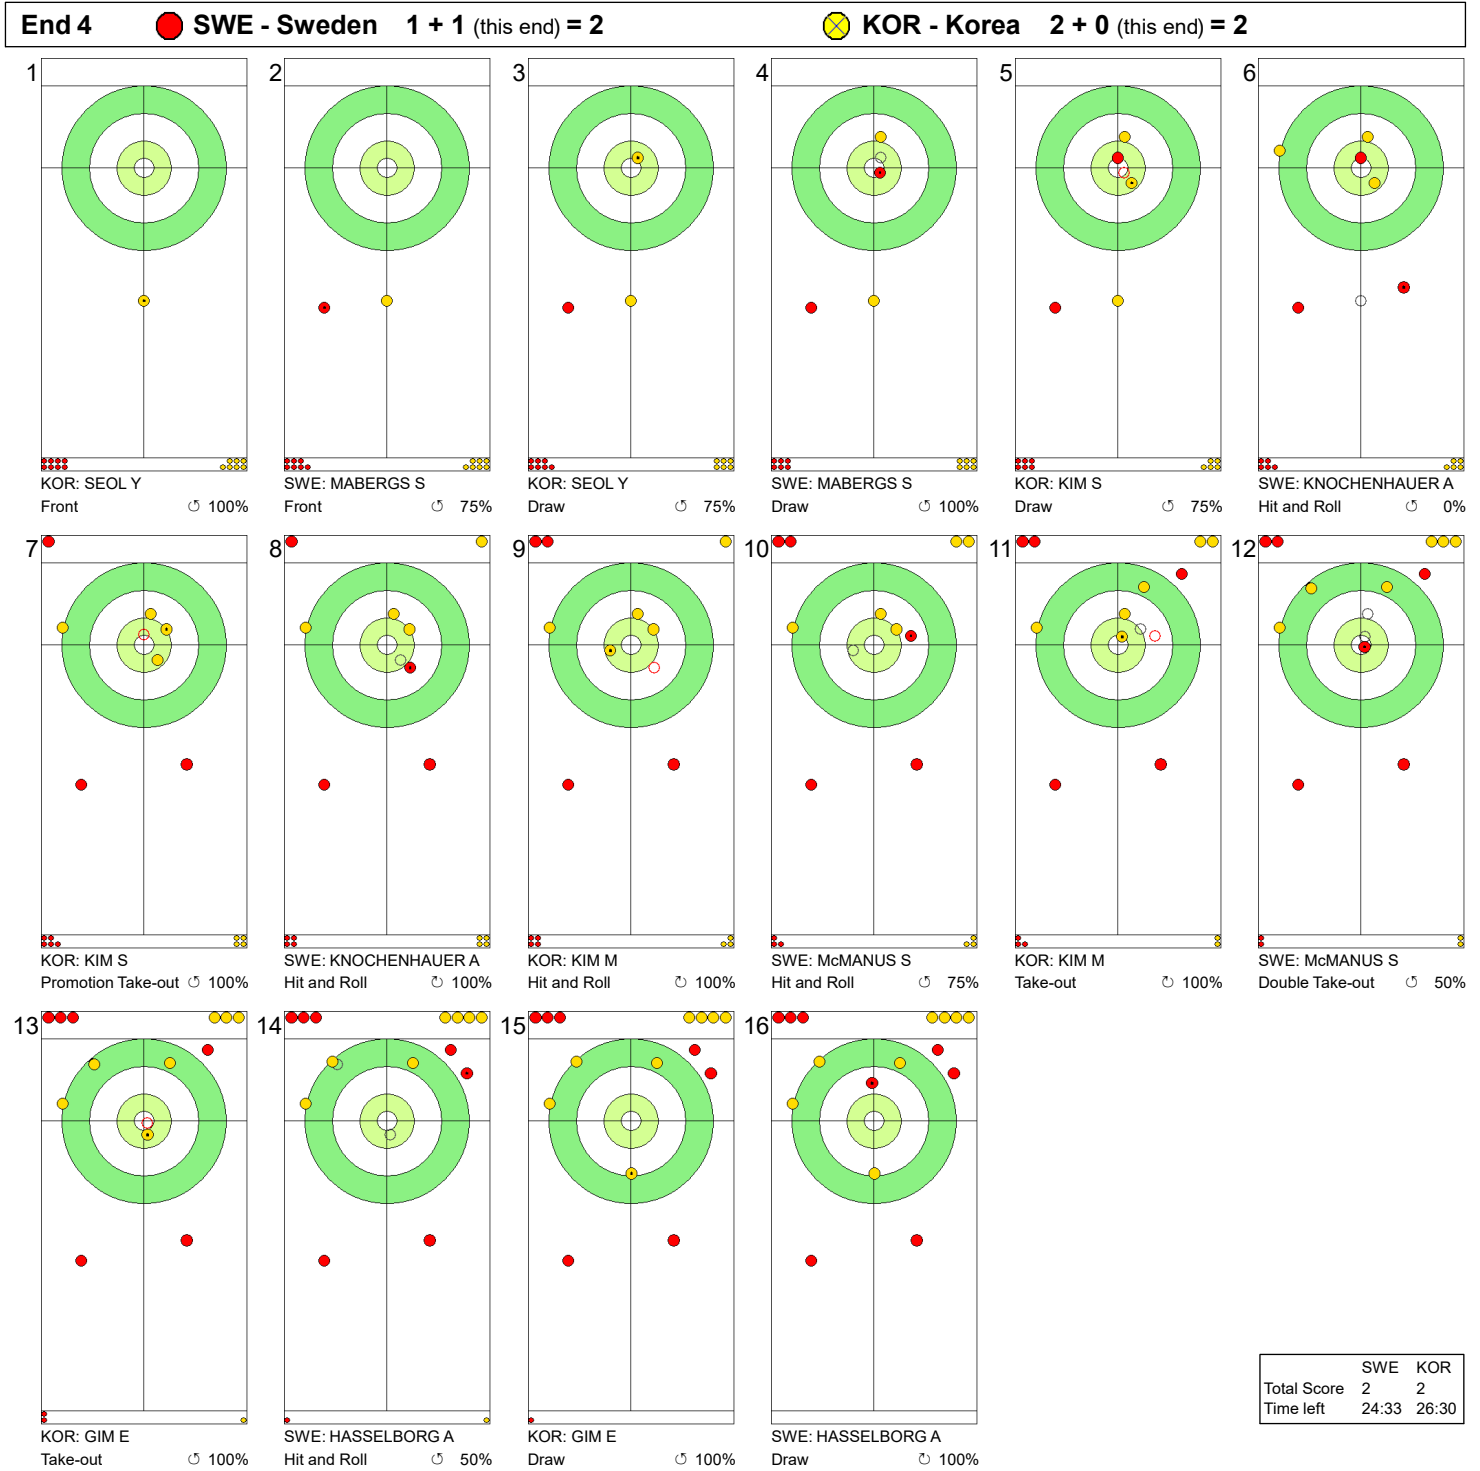

SAT 23 MAR 2024
Start Time 11:00

Qualification - Sheet D

WORLD CURLING

Game - Shot by Shot

Legend:
Clockwise   Counter-clockwise   - Not considered