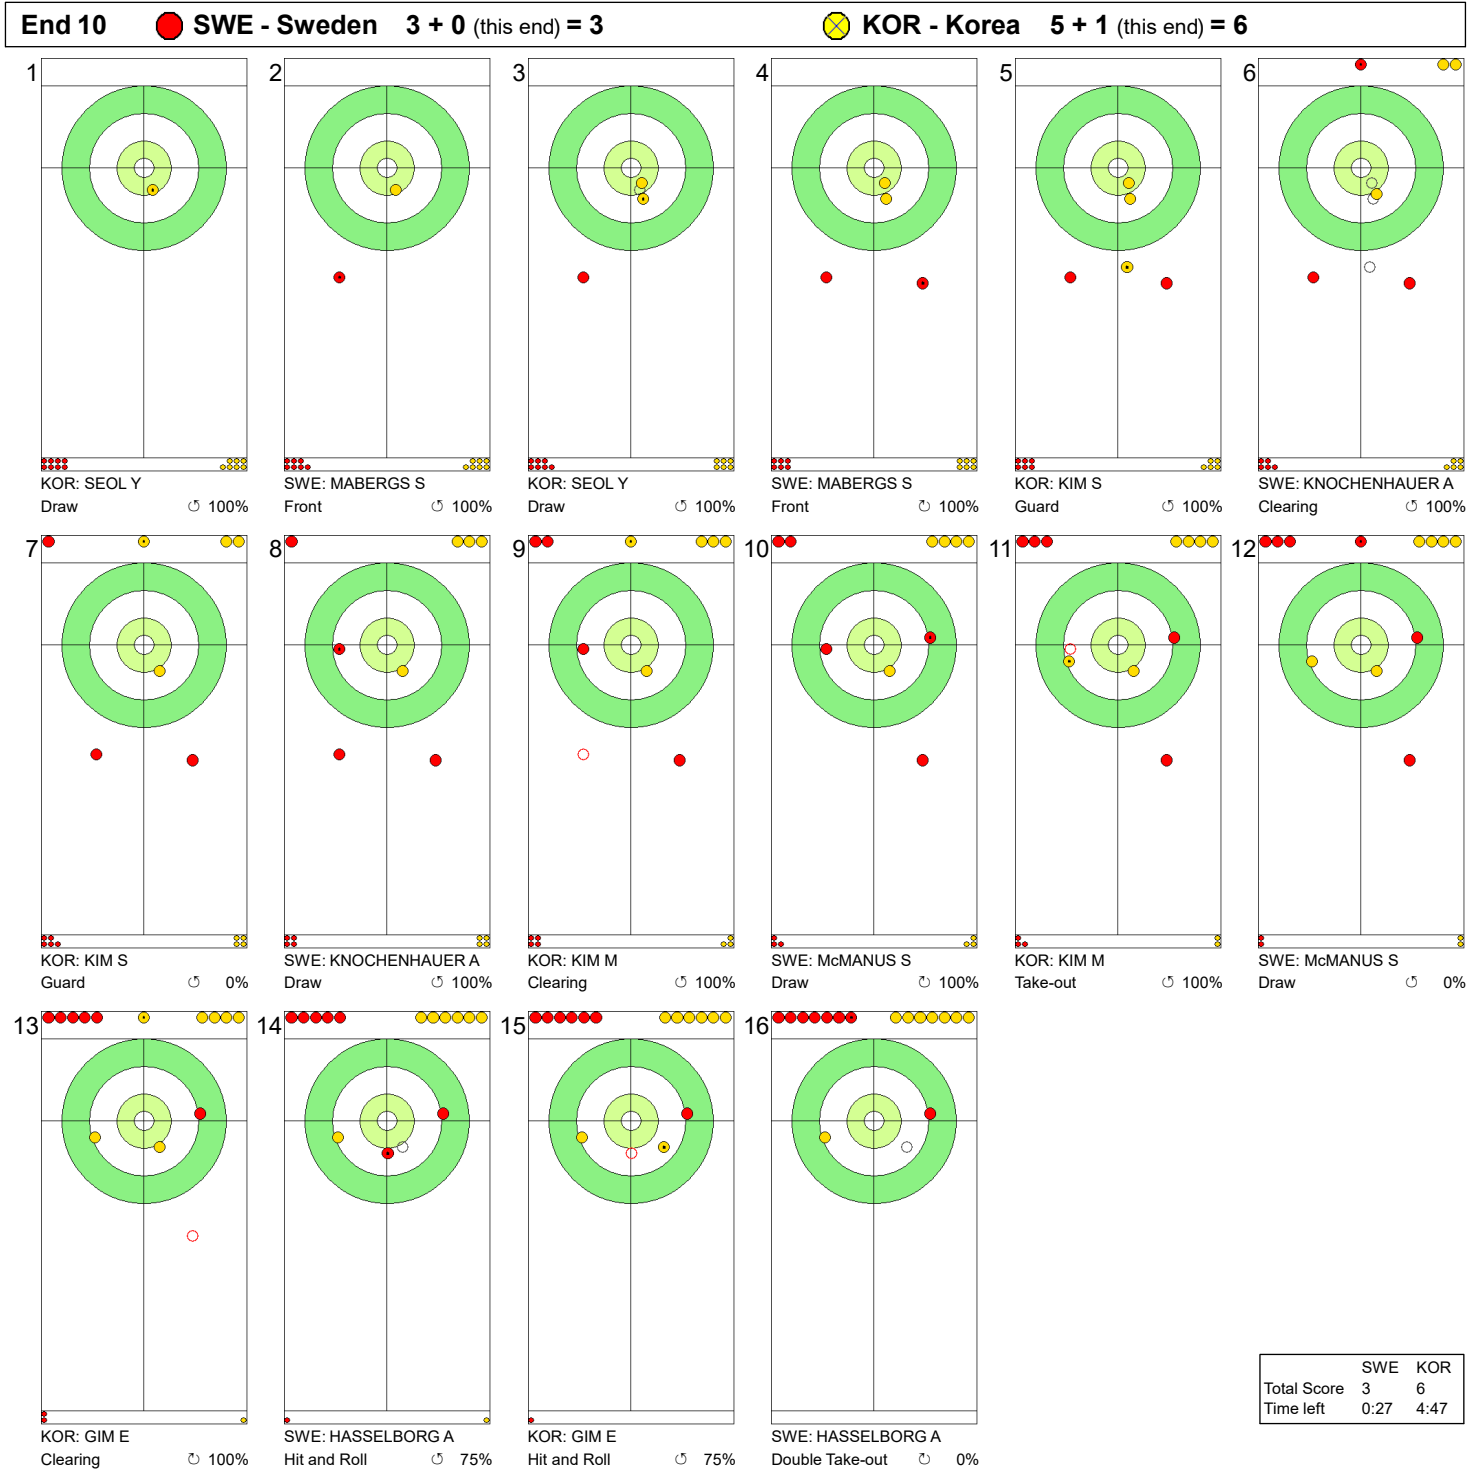

SAT 23 MAR 2024
Start Time 11:00

Qualification - Sheet D

Game - Shot by Shot

Legend:
 ↻ Clockwise ↺ Counter-clockwise - Not considered

SAT 23 MAR 2024
Start Time 11:00

Qualification - Sheet D

Game - Shot by Shot

Legend:
 ↻ Clockwise ↺ Counter-clockwise - Not considered

SAT 23 MAR 2024
Start Time 11:00

Qualification - Sheet D

WORLD CURLING

Game - Shot by Shot

Legend:
 ↻ Clockwise ↺ Counter-clockwise - Not considered

SAT 23 MAR 2024
Start Time 11:00

Qualification - Sheet D

Game - Shot by Shot

Legend:
 Clockwise Counter-clockwise - Not considered

SAT 23 MAR 2024
Start Time 11:00

Qualification - Sheet D

Game - Shot by Shot

Legend:
 ↻ Clockwise ↺ Counter-clockwise - Not considered