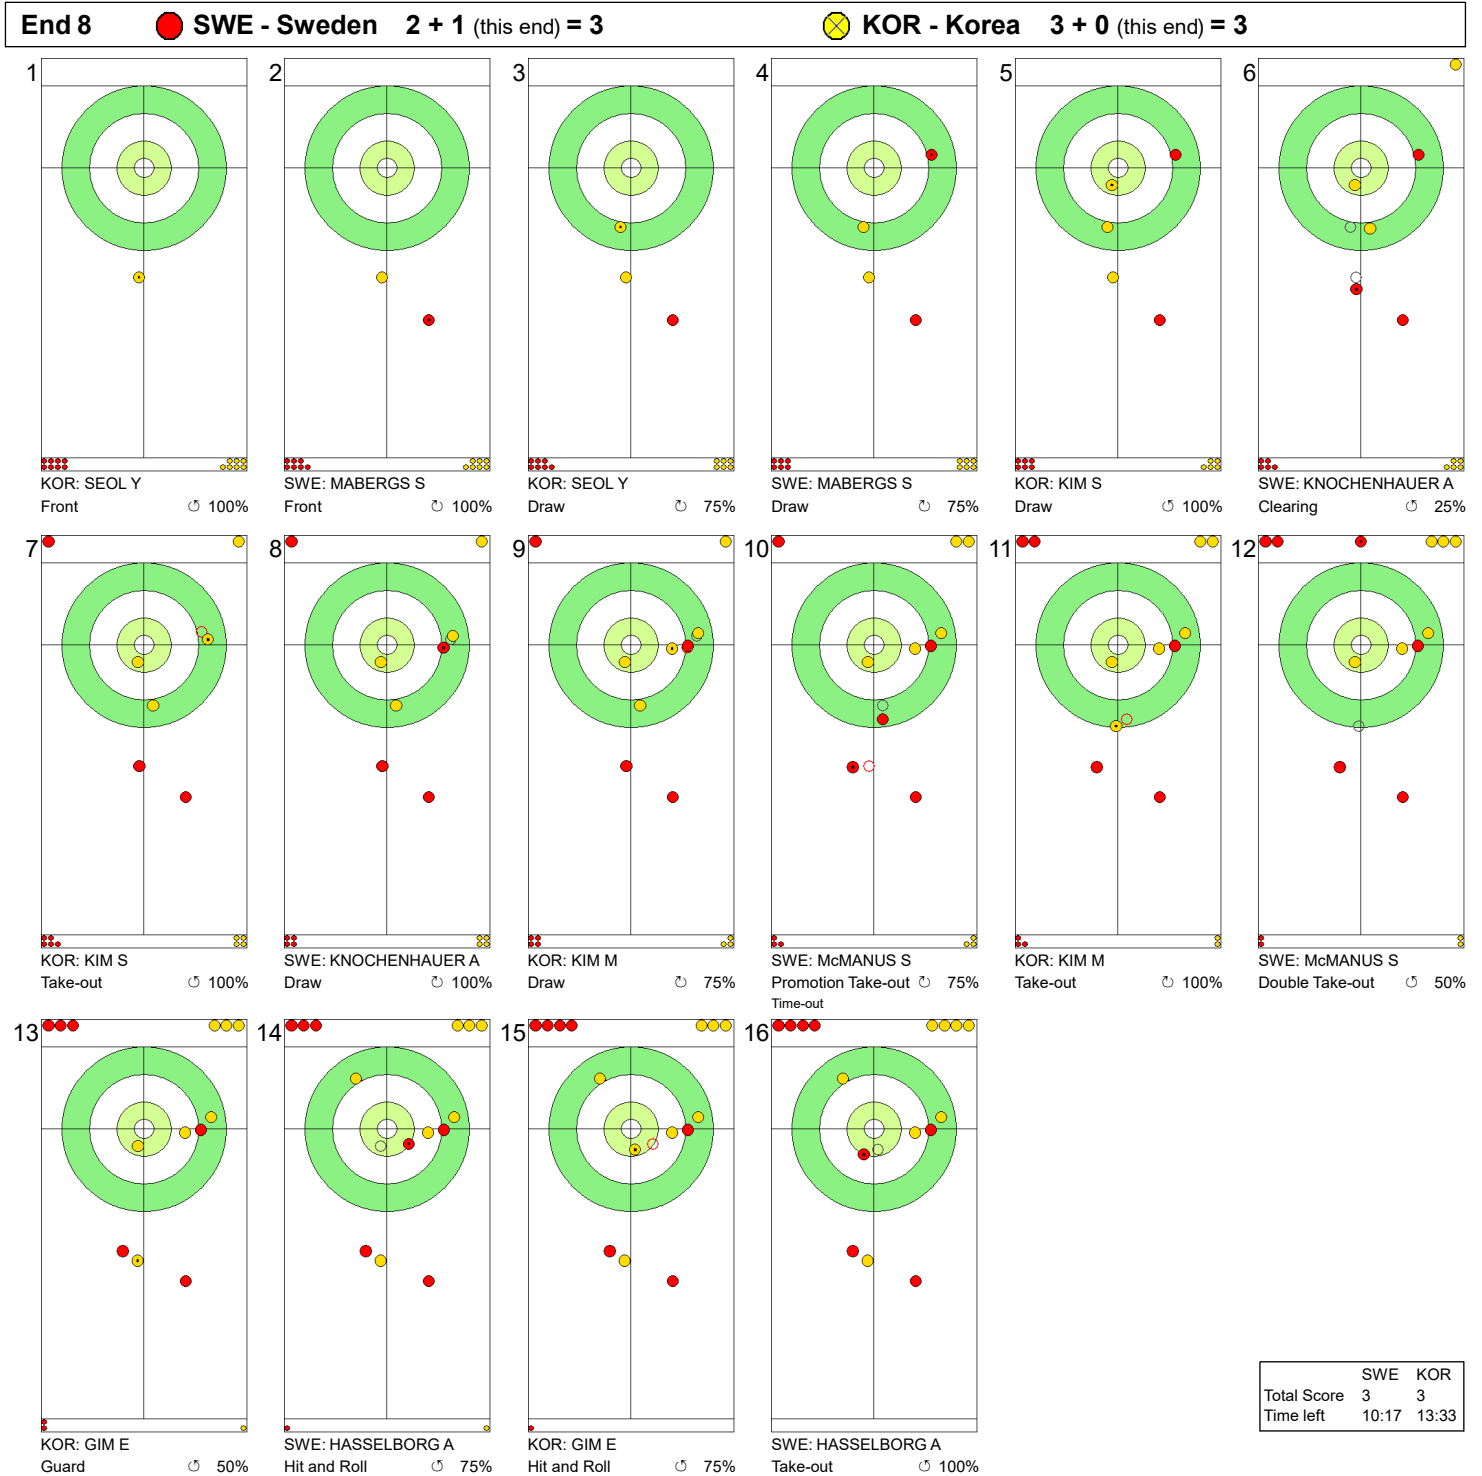

SAT 23 MAR 2024
Start Time 11:00

Qualification - Sheet D

WORLD CURLING

Game - Shot by Shot

Legend:
↻ Clockwise   ↺ Counter-clockwise   - Not considered