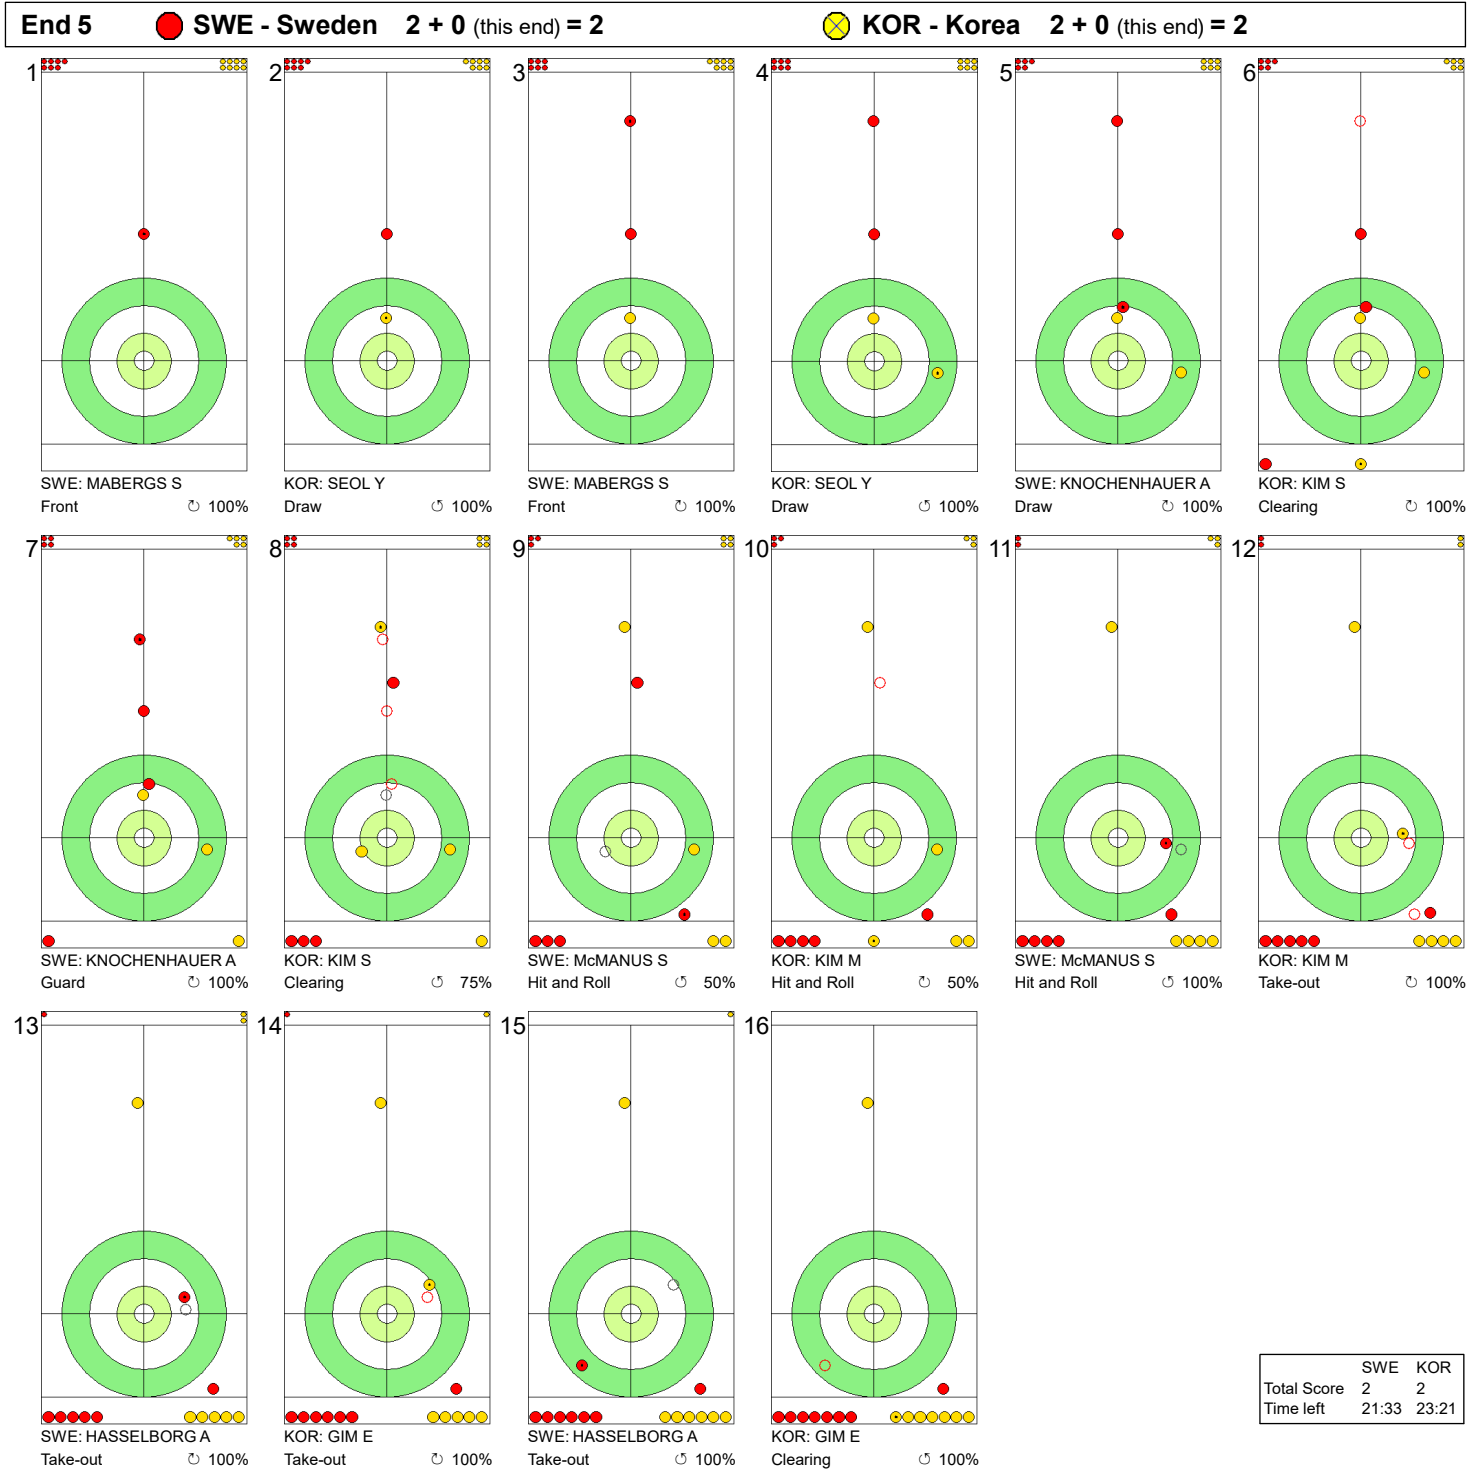

SAT 23 MAR 2024
Start Time 11:00

Qualification - Sheet D

Game - Shot by Shot

Legend:
↻ Clockwise   ↺ Counter-clockwise   - Not considered