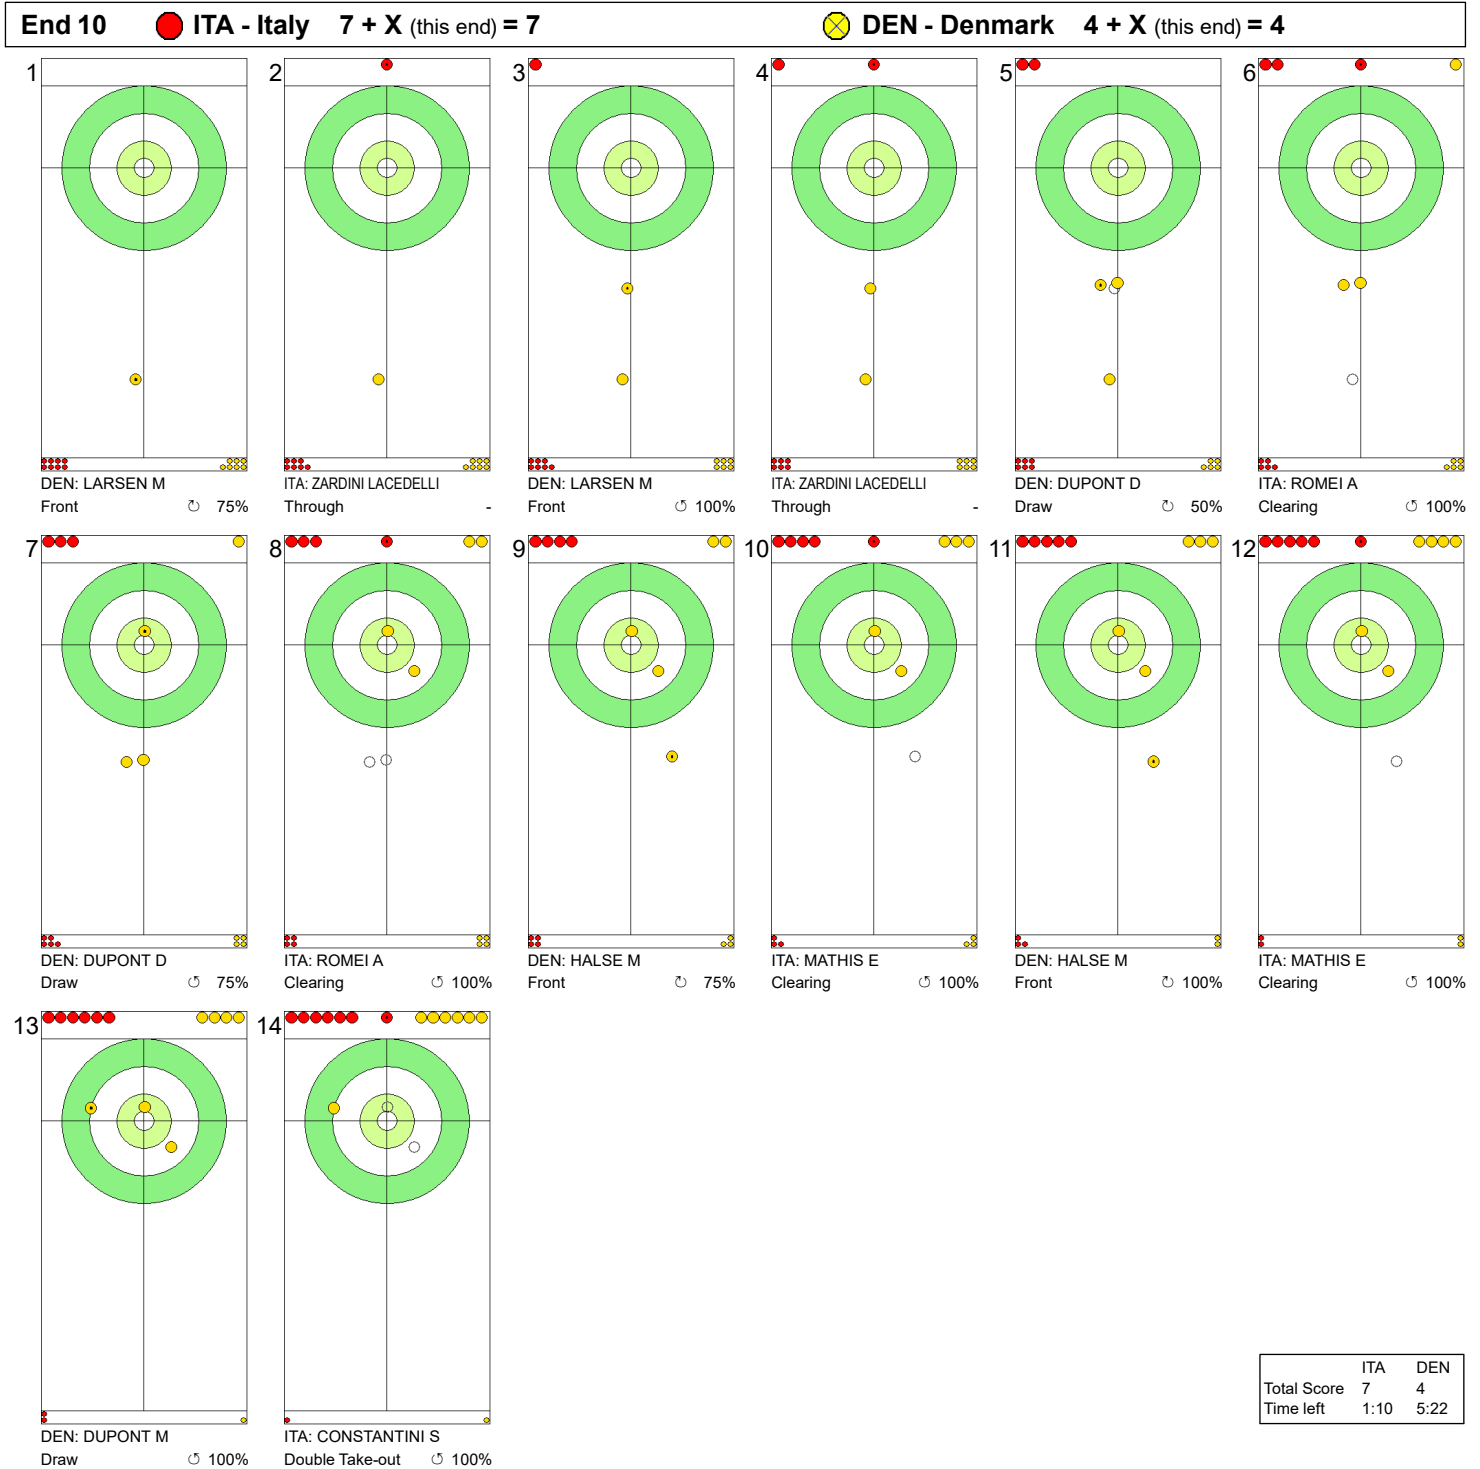

SAT 23 MAR 2024
Start Time 11:00

Qualification - Sheet B

Game - Shot by Shot

End 6 ● **ITA - Italy 3 + 1 (this end) = 4** ● **DEN - Denmark 3 + 0 (this end) = 3**

<p>1</p> <p>DEN: LARSEN M Draw ⤵ 100%</p>	<p>2</p> <p>ITA: ZARDINI LACEDELLI Front ⤵ 100%</p>	<p>3</p> <p>DEN: LARSEN M Guard ⤵ 75%</p>	<p>4</p> <p>ITA: ZARDINI LACEDELLI Draw ⤵ 75%</p>	<p>5</p> <p>DEN: DUPONT D Draw ⤵ 75%</p>	<p>6</p> <p>ITA: ROMEI A Hit and Roll ⤵ 75%</p>
<p>7</p> <p>DEN: DUPONT D Double Take-out ⤵ 100%</p>	<p>8</p> <p>ITA: ROMEI A Take-out ⤵ 100%</p>	<p>9</p> <p>DEN: HALSE M Hit and Roll ⤵ 75%</p>	<p>10</p> <p>ITA: MATHIS E Draw ⤵ 50%</p>	<p>11</p> <p>DEN: HALSE M Draw ⤵ 50%</p>	<p>12</p> <p>ITA: MATHIS E Take-out ⤵ 75%</p>
<p>13</p> <p>DEN: DUPONT M Raise ⤵ 75%</p>	<p>14</p> <p>ITA: CONSTANTINI S Draw ⤵ 0%</p>	<p>15</p> <p>DEN: DUPONT M Draw ⤵ 100%</p>	<p>16</p> <p>ITA: CONSTANTINI S Promotion Take-out ⤵ 100%</p>		

	ITA	DEN
Total Score	4	3
Time left	15:40	20:51

Legend:
 ⤵ Clockwise ⤴ Counter-clockwise - Not considered

SAT 23 MAR 2024
Start Time 11:00

Qualification - Sheet B

Game - Shot by Shot

Legend:
 Clockwise Counter-clockwise - Not considered

SAT 23 MAR 2024
Start Time 11:00

Qualification - Sheet B

WORLD CURLING

Game - Shot by Shot

Legend:
 ↻ Clockwise ↺ Counter-clockwise - Not considered

SAT 23 MAR 2024
Start Time 11:00

Qualification - Sheet B

WORLD CURLING

Game - Shot by Shot

Legend:
 ↻ Clockwise ↺ Counter-clockwise - Not considered
 X Unfinished end due to concession