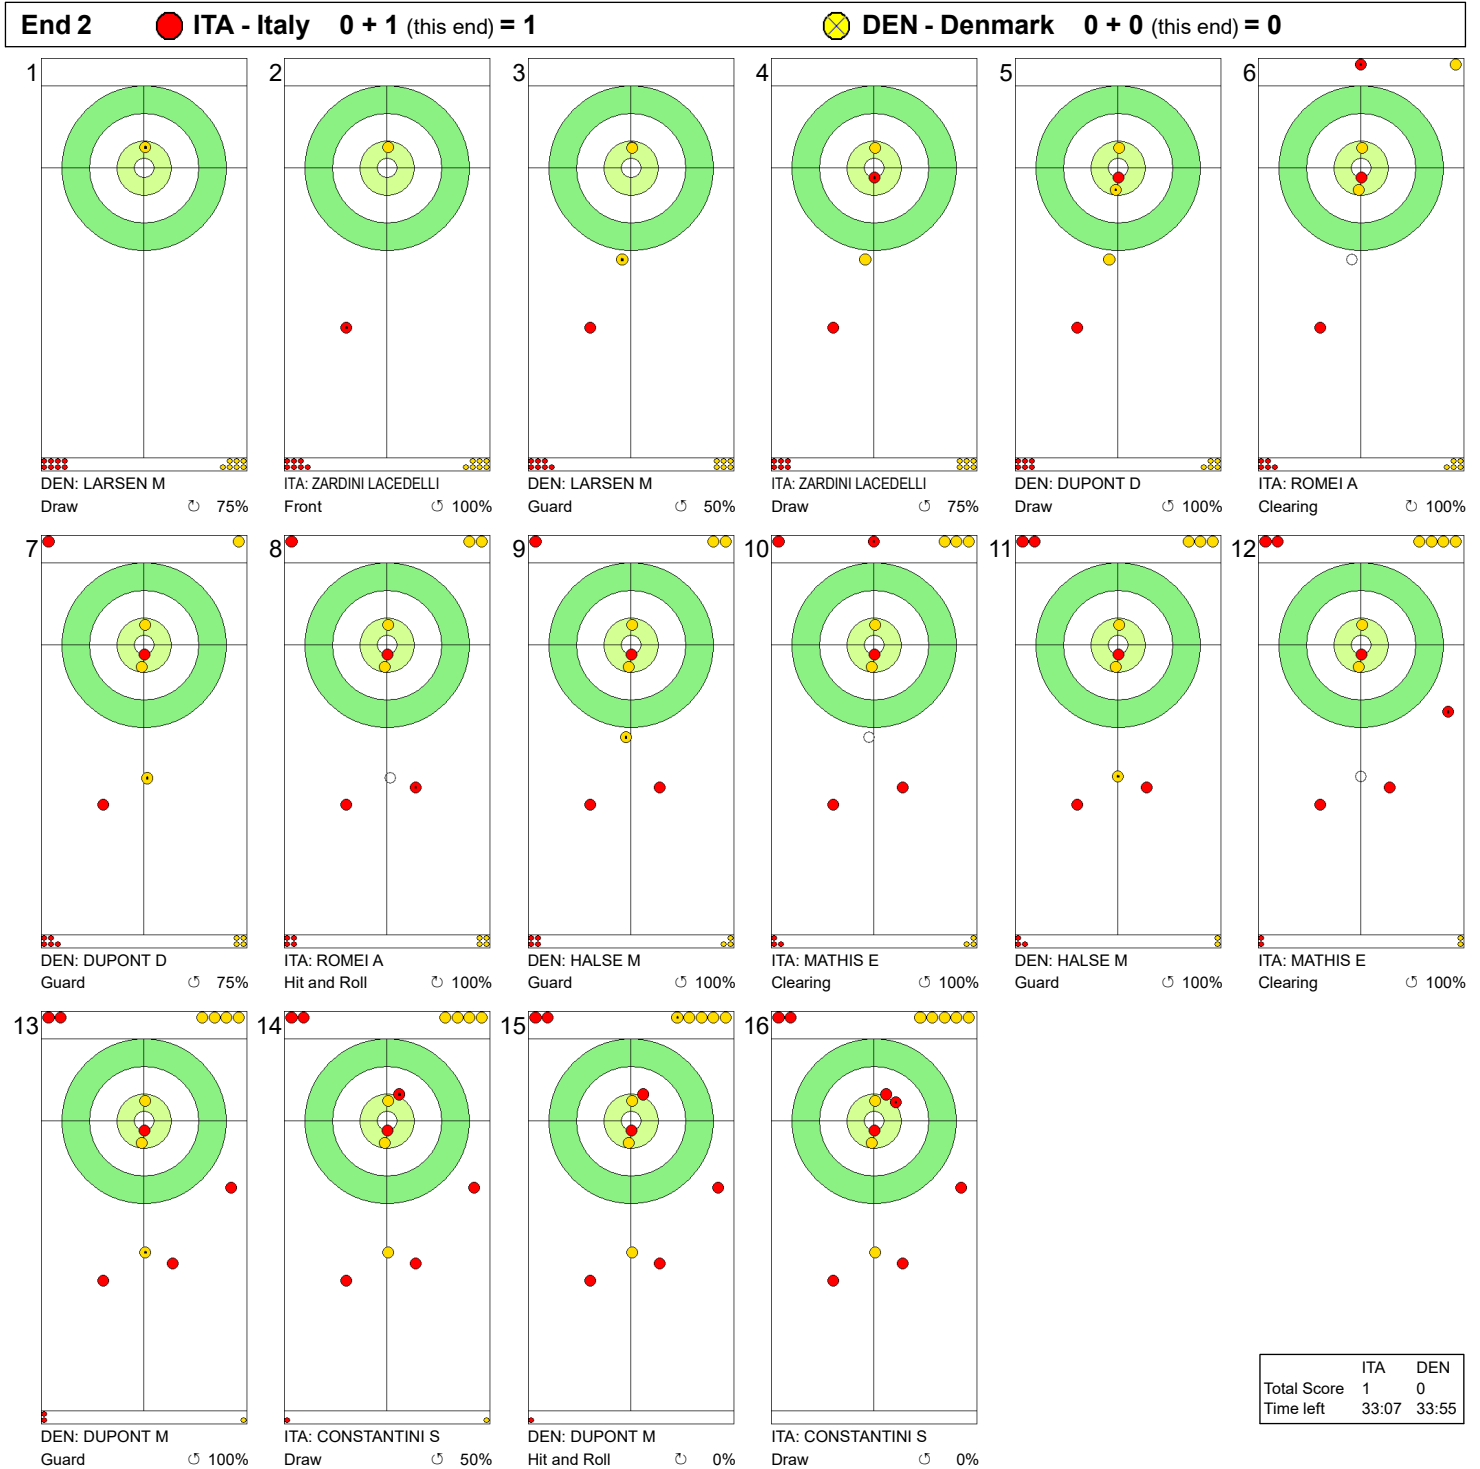

SAT 23 MAR 2024
Start Time 11:00

Qualification - Sheet B

Game - Shot by Shot

Legend:
 ↻ Clockwise ↺ Counter-clockwise - Not considered

SAT 23 MAR 2024
Start Time 11:00

Qualification - Sheet B

WORLD CURLING

Game - Shot by Shot

Legend:
 ↻ Clockwise ↺ Counter-clockwise - Not considered

SAT 23 MAR 2024
Start Time 11:00

Qualification - Sheet B

Game - Shot by Shot

Legend:
 ↻ Clockwise ↺ Counter-clockwise - Not considered

SAT 23 MAR 2024
Start Time 11:00

	ITA	DEN
Total Score	4	3
Time left	15:40	20:51

Legend:
 ⤵ Clockwise ⤴ Counter-clockwise - Not considered

SAT 23 MAR 2024
Start Time 11:00

Qualification - Sheet B

Game - Shot by Shot

Legend:
 Clockwise Counter-clockwise - Not considered

Game - Shot by Shot

Legend:
 ↻ Clockwise ↺ Counter-clockwise - Not considered
 X Unfinished end due to concession