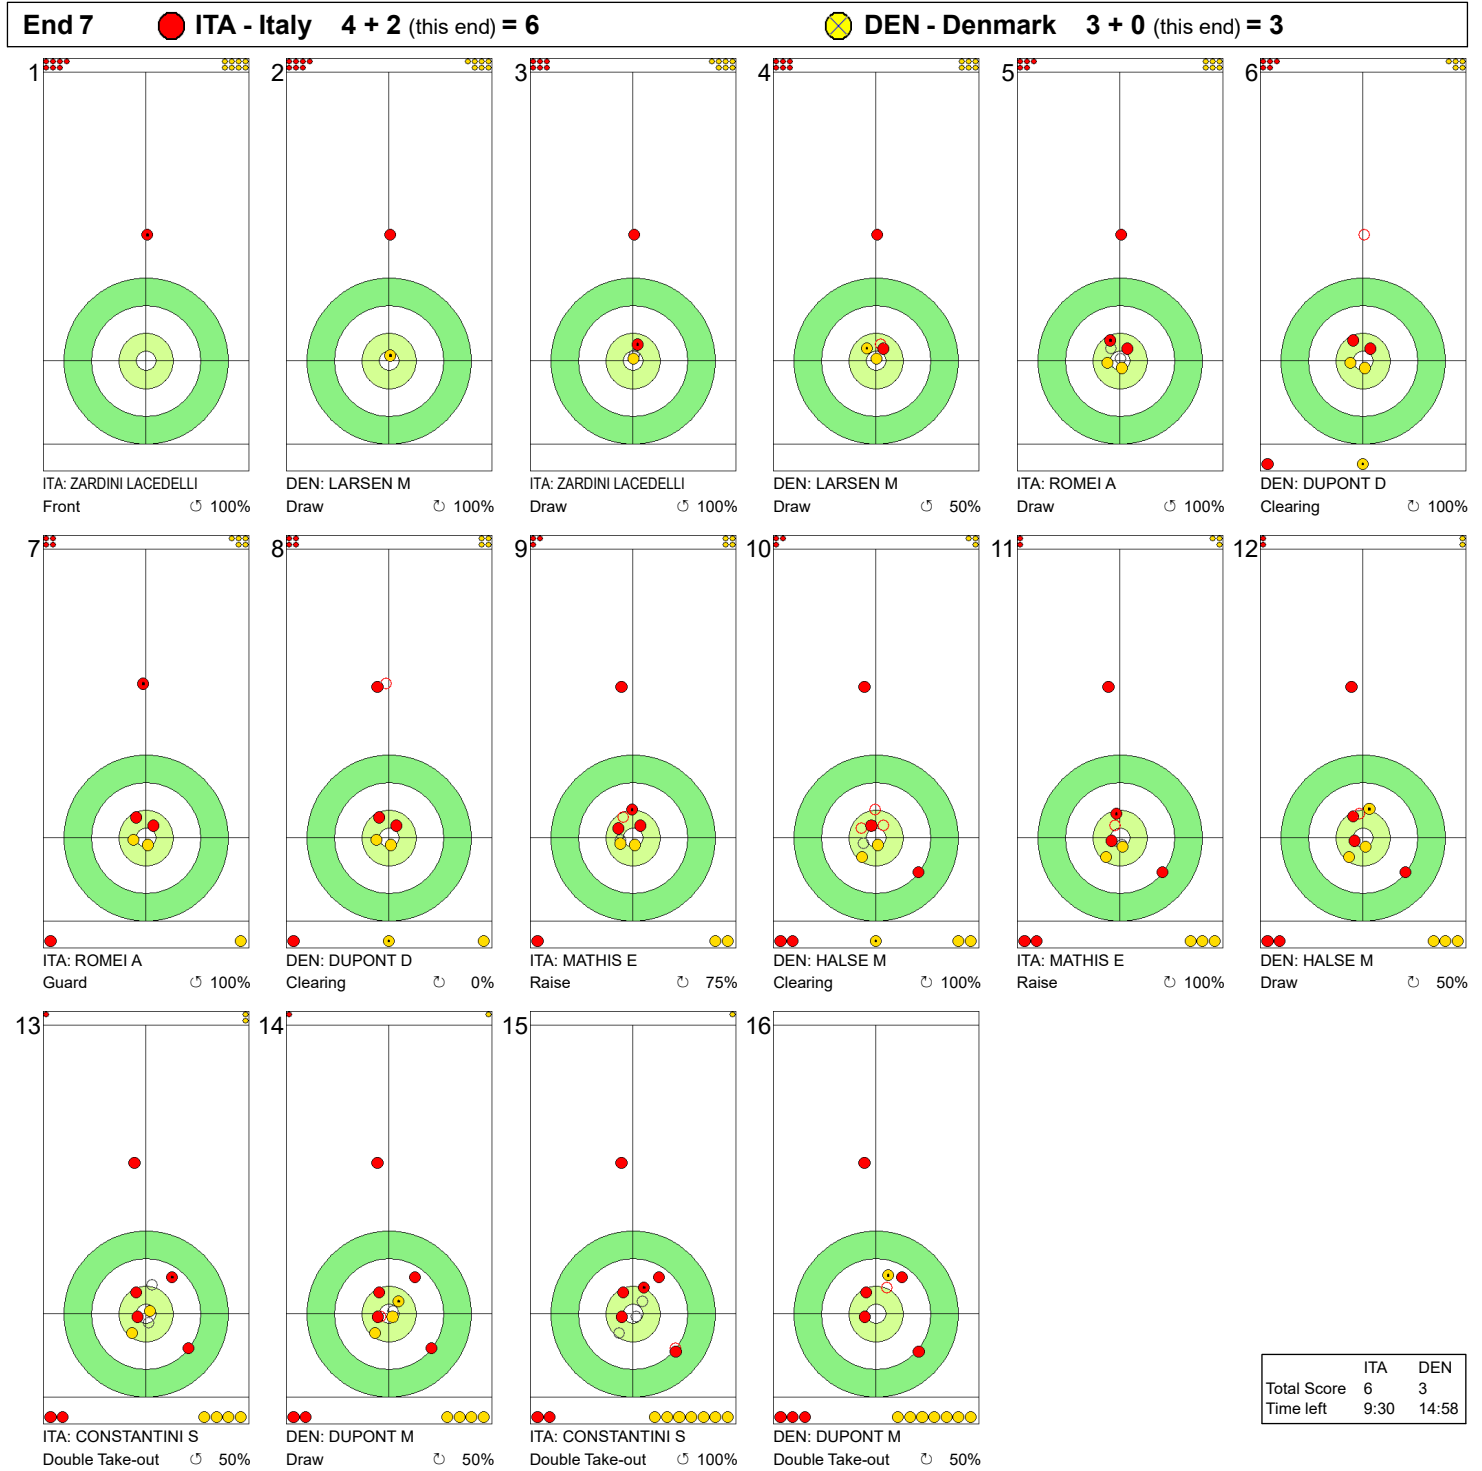

SAT 23 MAR 2024
Start Time 11:00

Qualification - Sheet B

Game - Shot by Shot

End 6 ● **ITA - Italy 3 + 1 (this end) = 4** ● **DEN - Denmark 3 + 0 (this end) = 3**

<p>1</p> <p>DEN: LARSEN M Draw ⤵ 100%</p>	<p>2</p> <p>ITA: ZARDINI LACEDELLI Front ⤵ 100%</p>	<p>3</p> <p>DEN: LARSEN M Guard ⤵ 75%</p>	<p>4</p> <p>ITA: ZARDINI LACEDELLI Draw ⤵ 75%</p>	<p>5</p> <p>DEN: DUPONT D Draw ⤵ 75%</p>	<p>6</p> <p>ITA: ROMEI A Hit and Roll ⤵ 75%</p>
<p>7</p> <p>DEN: DUPONT D Double Take-out ⤵ 100%</p>	<p>8</p> <p>ITA: ROMEI A Take-out ⤵ 100%</p>	<p>9</p> <p>DEN: HALSE M Hit and Roll ⤵ 75%</p>	<p>10</p> <p>ITA: MATHIS E Draw ⤵ 50%</p>	<p>11</p> <p>DEN: HALSE M Draw ⤵ 50%</p>	<p>12</p> <p>ITA: MATHIS E Take-out ⤵ 75%</p>
<p>13</p> <p>DEN: DUPONT M Raise ⤵ 75%</p>	<p>14</p> <p>ITA: CONSTANTINI S Draw ⤵ 0%</p>	<p>15</p> <p>DEN: DUPONT M Draw ⤵ 100%</p>	<p>16</p> <p>ITA: CONSTANTINI S Promotion Take-out ⤵ 100%</p>		

	ITA	DEN
Total Score	4	3
Time left	15:40	20:51

Legend:
 ⤵ Clockwise ⤴ Counter-clockwise - Not considered

SAT 23 MAR 2024
Start Time 11:00

Qualification - Sheet B

Game - Shot by Shot

Legend:
 Clockwise Counter-clockwise - Not considered

SAT 23 MAR 2024
Start Time 11:00

Qualification - Sheet B

WORLD CURLING

Game - Shot by Shot

Legend:
 ↻ Clockwise ↺ Counter-clockwise - Not considered

SAT 23 MAR 2024
Start Time 11:00

Qualification - Sheet B

WORLD CURLING

Game - Shot by Shot

Legend:
 ↻ Clockwise ↺ Counter-clockwise - Not considered
 X Unfinished end due to concession