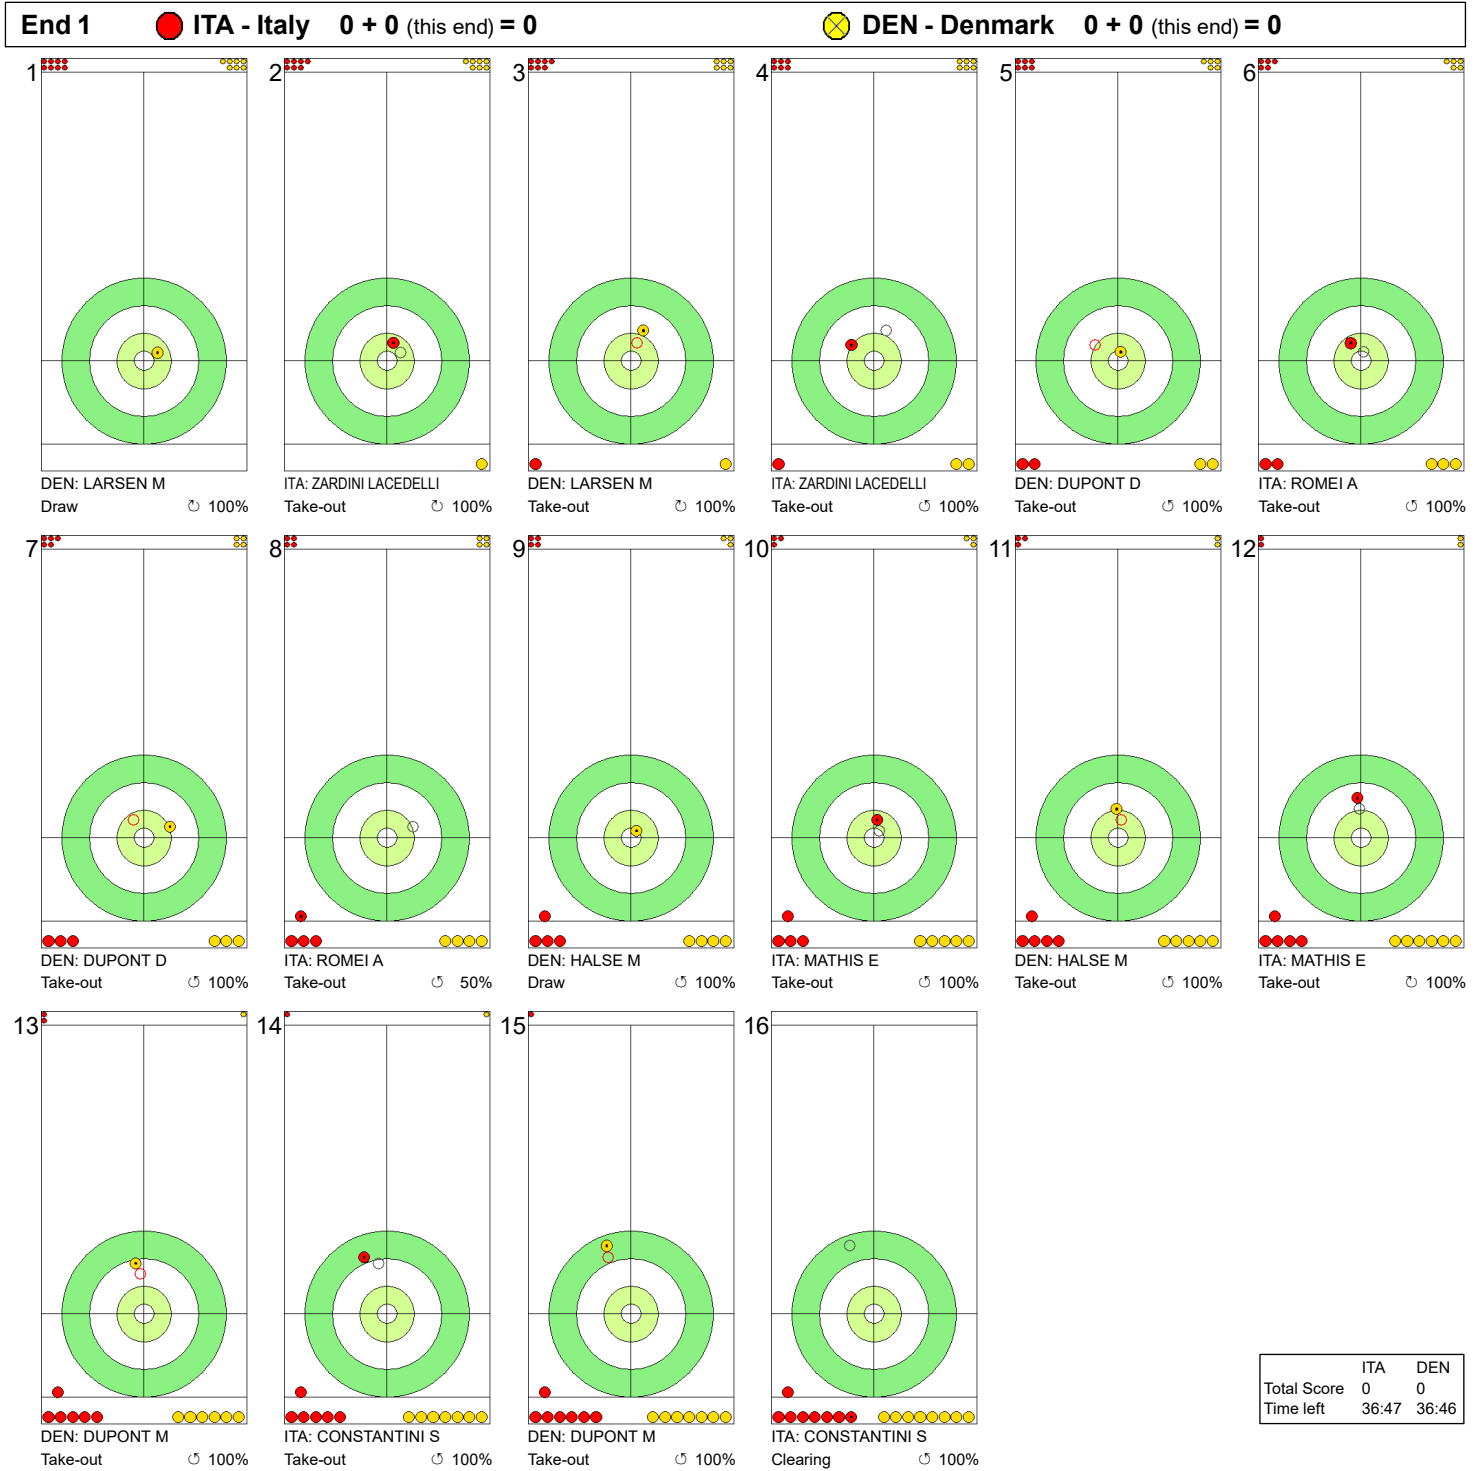

SAT 23 MAR 2024
Start Time 11:00

Qualification - Sheet B

Game - Shot by Shot

Legend:
 ↻ Clockwise ↺ Counter-clockwise - Not considered

SAT 23 MAR 2024
Start Time 11:00

Qualification - Sheet B

WORLD CURLING

Game - Shot by Shot

Legend:
 ↻ Clockwise ↺ Counter-clockwise - Not considered

SAT 23 MAR 2024
Start Time 11:00

Qualification - Sheet B

Game - Shot by Shot

Legend:
 ↻ Clockwise ↺ Counter-clockwise - Not considered

SAT 23 MAR 2024
Start Time 11:00

SAT 23 MAR 2024
Start Time 11:00

Qualification - Sheet B

Game - Shot by Shot

End 6 ● **ITA - Italy 3 + 1 (this end) = 4** ● **DEN - Denmark 3 + 0 (this end) = 3**

<p>1</p> <p>DEN: LARSEN M Draw ⤵ 100%</p>	<p>2</p> <p>ITA: ZARDINI LACEDELLI Front ⤵ 100%</p>	<p>3</p> <p>DEN: LARSEN M Guard ⤵ 75%</p>	<p>4</p> <p>ITA: ZARDINI LACEDELLI Draw ⤵ 75%</p>	<p>5</p> <p>DEN: DUPONT D Draw ⤵ 75%</p>	<p>6</p> <p>ITA: ROMEI A Hit and Roll ⤵ 75%</p>
<p>7</p> <p>DEN: DUPONT D Double Take-out ⤵ 100%</p>	<p>8</p> <p>ITA: ROMEI A Take-out ⤵ 100%</p>	<p>9</p> <p>DEN: HALSE M Hit and Roll ⤵ 75%</p>	<p>10</p> <p>ITA: MATHIS E Draw ⤵ 50%</p>	<p>11</p> <p>DEN: HALSE M Draw ⤵ 50%</p>	<p>12</p> <p>ITA: MATHIS E Take-out ⤵ 75%</p>
<p>13</p> <p>DEN: DUPONT M Raise ⤵ 75%</p>	<p>14</p> <p>ITA: CONSTANTINI S Draw ⤵ 0%</p>	<p>15</p> <p>DEN: DUPONT M Draw ⤵ 100%</p>	<p>16</p> <p>ITA: CONSTANTINI S Promotion Take-out ⤵ 100%</p>		

	ITA	DEN
Total Score	4	3
Time left	15:40	20:51

Legend:
 ⤵ Clockwise ⤴ Counter-clockwise - Not considered

SAT 23 MAR 2024
Start Time 11:00

Qualification - Sheet B

Game - Shot by Shot

Legend:
 Clockwise Counter-clockwise - Not considered