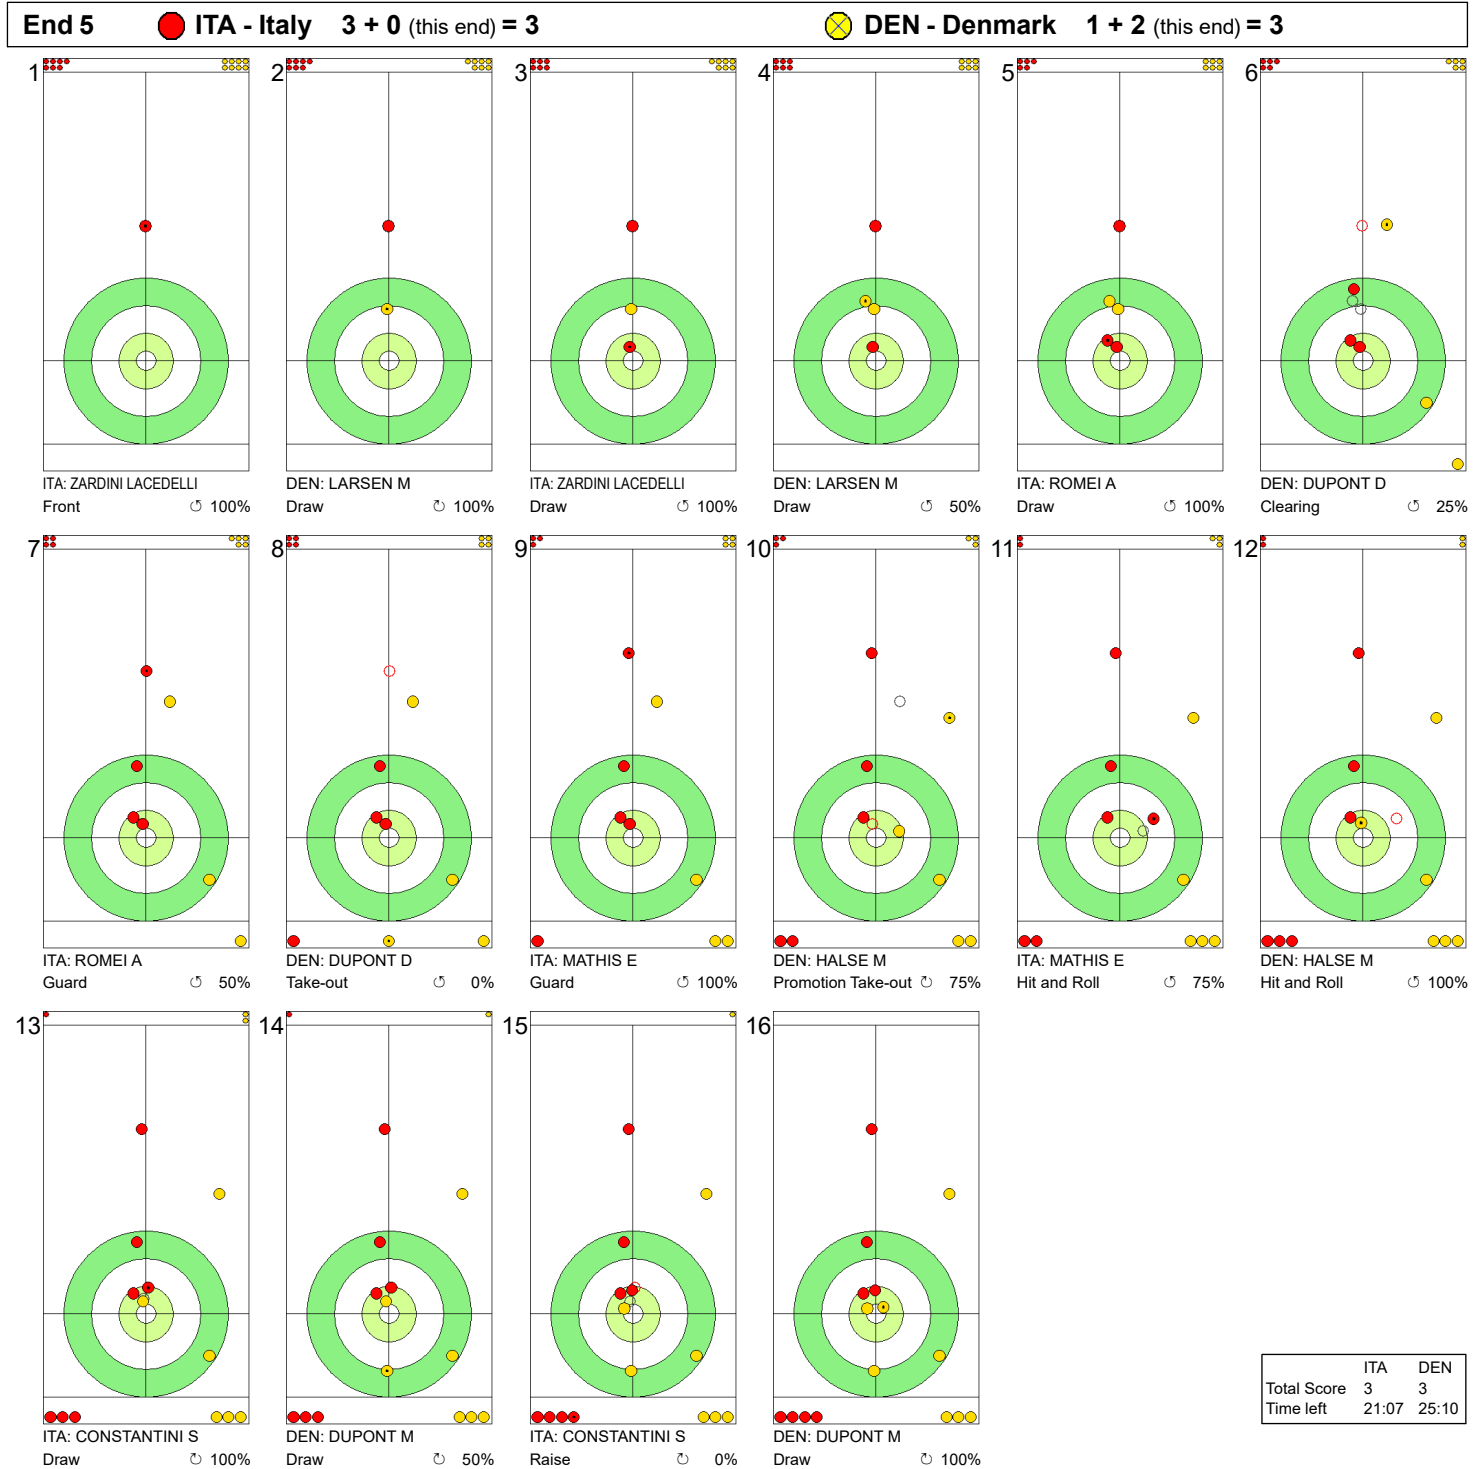

Qualification - Sheet B

Game - Shot by Shot

Legend:
 ↻ Clockwise ↺ Counter-clockwise - Not considered

SAT 23 MAR 2024
Start Time 11:00

Qualification - Sheet B

Game - Shot by Shot

Legend:
 ↻ Clockwise ↻ Counter-clockwise - Not considered

SAT 23 MAR 2024
Start Time 11:00

Qualification - Sheet B

Game - Shot by Shot

End 6 ● **ITA - Italy 3 + 1 (this end) = 4** ● **DEN - Denmark 3 + 0 (this end) = 3**

<p>1</p> <p>DEN: LARSEN M Draw ⤵ 100%</p>	<p>2</p> <p>ITA: ZARDINI LACEDELLI Front ⤵ 100%</p>	<p>3</p> <p>DEN: LARSEN M Guard ⤵ 75%</p>	<p>4</p> <p>ITA: ZARDINI LACEDELLI Draw ⤵ 75%</p>	<p>5</p> <p>DEN: DUPONT D Draw ⤵ 75%</p>	<p>6</p> <p>ITA: ROMEI A Hit and Roll ⤵ 75%</p>
<p>7</p> <p>DEN: DUPONT D Double Take-out ⤵ 100%</p>	<p>8</p> <p>ITA: ROMEI A Take-out ⤵ 100%</p>	<p>9</p> <p>DEN: HALSE M Hit and Roll ⤵ 75%</p>	<p>10</p> <p>ITA: MATHIS E Draw ⤵ 50%</p>	<p>11</p> <p>DEN: HALSE M Draw ⤵ 50%</p>	<p>12</p> <p>ITA: MATHIS E Take-out ⤵ 75%</p>
<p>13</p> <p>DEN: DUPONT M Raise ⤵ 75%</p>	<p>14</p> <p>ITA: CONSTANTINI S Draw ⤵ 0%</p>	<p>15</p> <p>DEN: DUPONT M Draw ⤵ 100%</p>	<p>16</p> <p>ITA: CONSTANTINI S Promotion Take-out ⤵ 100%</p>		

	ITA	DEN
Total Score	4	3
Time left	15:40	20:51

Legend:
 ⤵ Clockwise ⤴ Counter-clockwise - Not considered

SAT 23 MAR 2024
Start Time 11:00

Qualification - Sheet B

Game - Shot by Shot

Legend:
 Clockwise Counter-clockwise - Not considered

Game - Shot by Shot

Legend:
 ↻ Clockwise ↺ Counter-clockwise - Not considered
 X Unfinished end due to concession