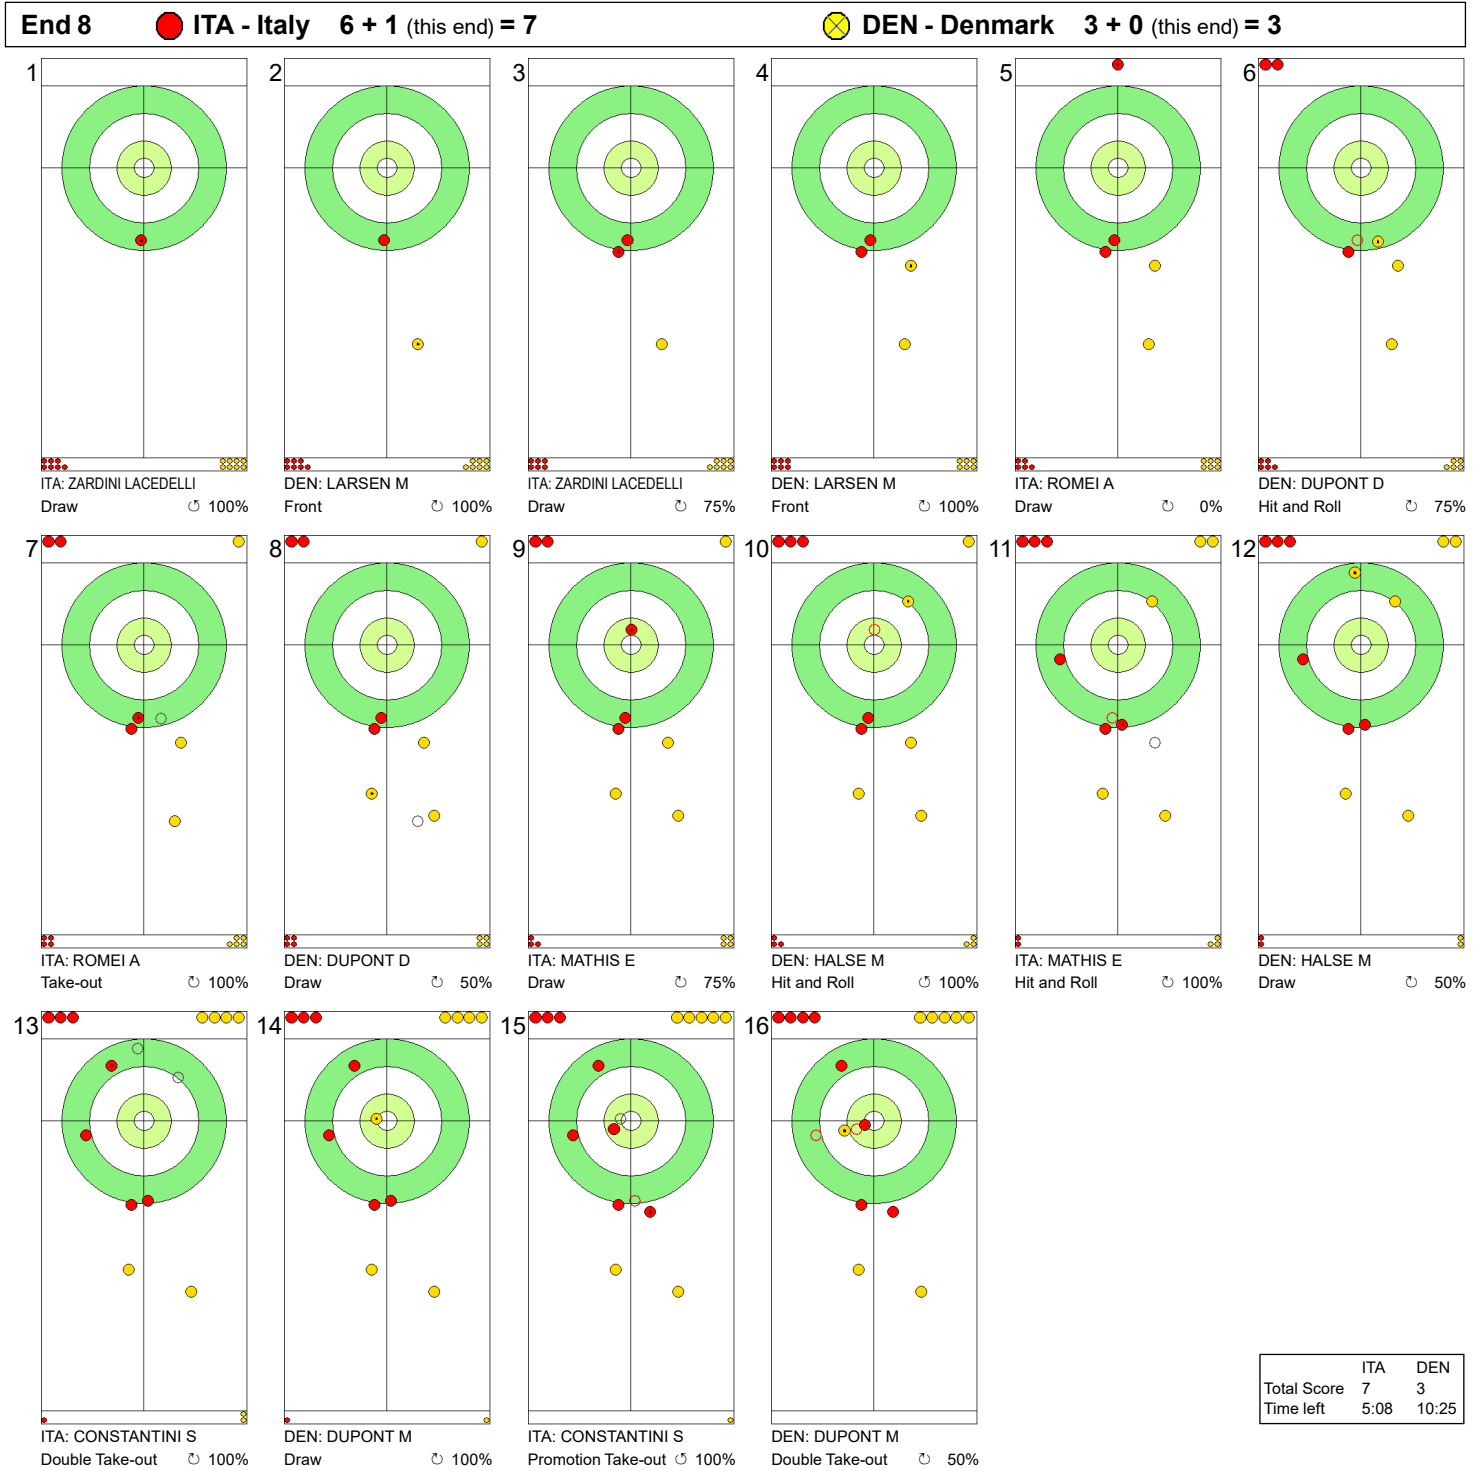

SAT 23 MAR 2024
Start Time 11:00

Qualification - Sheet B

Game - Shot by Shot

End 6 ● **ITA - Italy 3 + 1 (this end) = 4** ● **DEN - Denmark 3 + 0 (this end) = 3**

<p>1</p> <p>DEN: LARSEN M Draw ⤵ 100%</p>	<p>2</p> <p>ITA: ZARDINI LACEDELLI Front ⤵ 100%</p>	<p>3</p> <p>DEN: LARSEN M Guard ⤵ 75%</p>	<p>4</p> <p>ITA: ZARDINI LACEDELLI Draw ⤵ 75%</p>	<p>5</p> <p>DEN: DUPONT D Draw ⤵ 75%</p>	<p>6</p> <p>ITA: ROMEI A Hit and Roll ⤵ 75%</p>
<p>7</p> <p>DEN: DUPONT D Double Take-out ⤵ 100%</p>	<p>8</p> <p>ITA: ROMEI A Take-out ⤵ 100%</p>	<p>9</p> <p>DEN: HALSE M Hit and Roll ⤵ 75%</p>	<p>10</p> <p>ITA: MATHIS E Draw ⤵ 50%</p>	<p>11</p> <p>DEN: HALSE M Draw ⤵ 50%</p>	<p>12</p> <p>ITA: MATHIS E Take-out ⤵ 75%</p>
<p>13</p> <p>DEN: DUPONT M Raise ⤵ 75%</p>	<p>14</p> <p>ITA: CONSTANTINI S Draw ⤵ 0%</p>	<p>15</p> <p>DEN: DUPONT M Draw ⤵ 100%</p>	<p>16</p> <p>ITA: CONSTANTINI S Promotion Take-out ⤵ 100%</p>		

	ITA	DEN
Total Score	4	3
Time left	15:40	20:51

Legend:
 ⤵ Clockwise ⤴ Counter-clockwise - Not considered

SAT 23 MAR 2024
Start Time 11:00

Qualification - Sheet B

Game - Shot by Shot

Legend:
 Clockwise Counter-clockwise - Not considered

SAT 23 MAR 2024
Start Time 11:00

Qualification - Sheet B

WORLD CURLING

Game - Shot by Shot

Legend:
 ↻ Clockwise ↺ Counter-clockwise - Not considered

SAT 23 MAR 2024
Start Time 11:00

Qualification - Sheet B

WORLD CURLING

Game - Shot by Shot

Legend:
 ↻ Clockwise ↺ Counter-clockwise - Not considered
 X Unfinished end due to concession