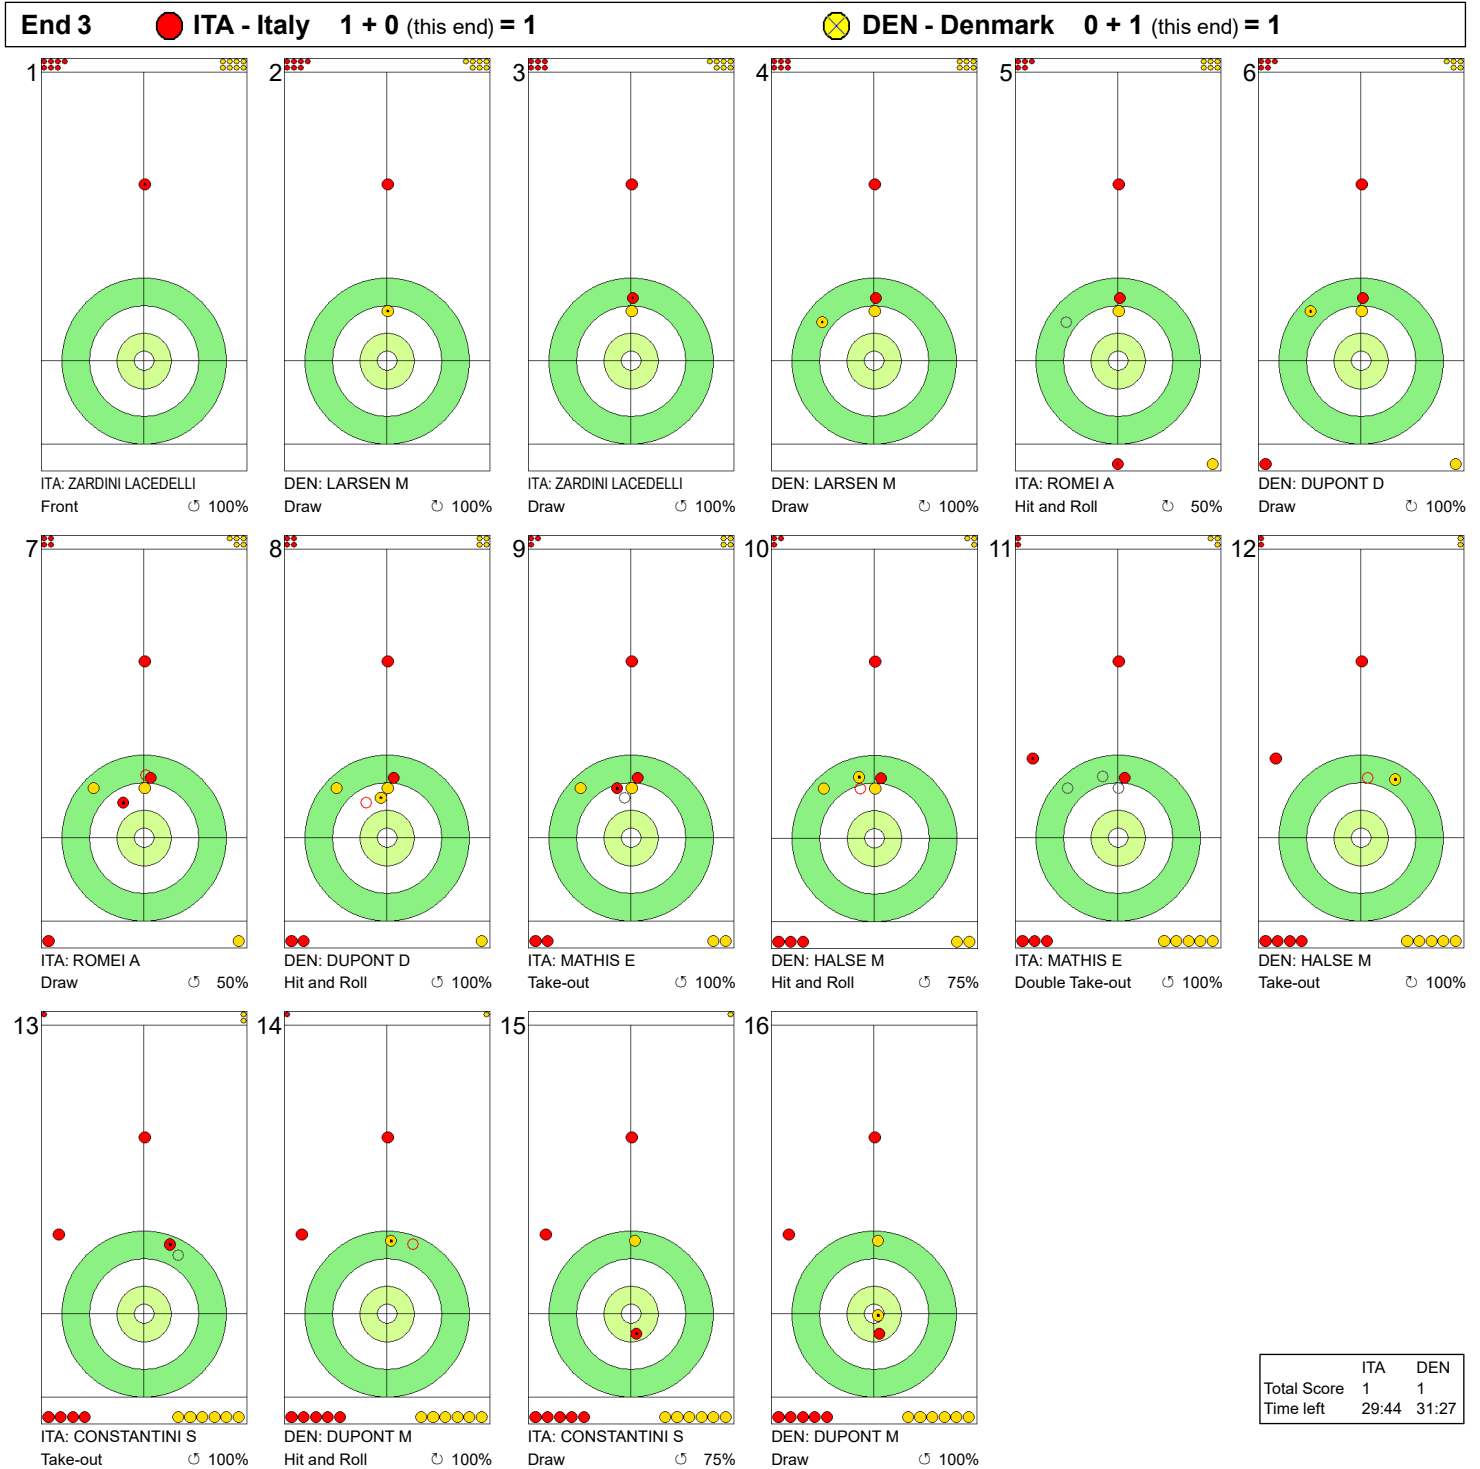

SAT 23 MAR 2024
Start Time 11:00

Qualification - Sheet B

Game - Shot by Shot

Legend:
 ↻ Clockwise ↺ Counter-clockwise - Not considered

SAT 23 MAR 2024
Start Time 11:00

Qualification - Sheet B

WORLD CURLING

Game - Shot by Shot

Legend:
 ↻ Clockwise ↺ Counter-clockwise - Not considered

SAT 23 MAR 2024
Start Time 11:00

Qualification - Sheet B

Game - Shot by Shot

Legend:
 ↻ Clockwise ↺ Counter-clockwise - Not considered

SAT 23 MAR 2024
Start Time 11:00

	ITA	DEN
Total Score	4	3
Time left	15:40	20:51

Legend:
 ⤵ Clockwise ⤴ Counter-clockwise - Not considered

SAT 23 MAR 2024
Start Time 11:00

Qualification - Sheet B

Game - Shot by Shot

Legend:
 Clockwise Counter-clockwise - Not considered

Game - Shot by Shot

Legend:
 ↻ Clockwise ↺ Counter-clockwise - Not considered
 X Unfinished end due to concession