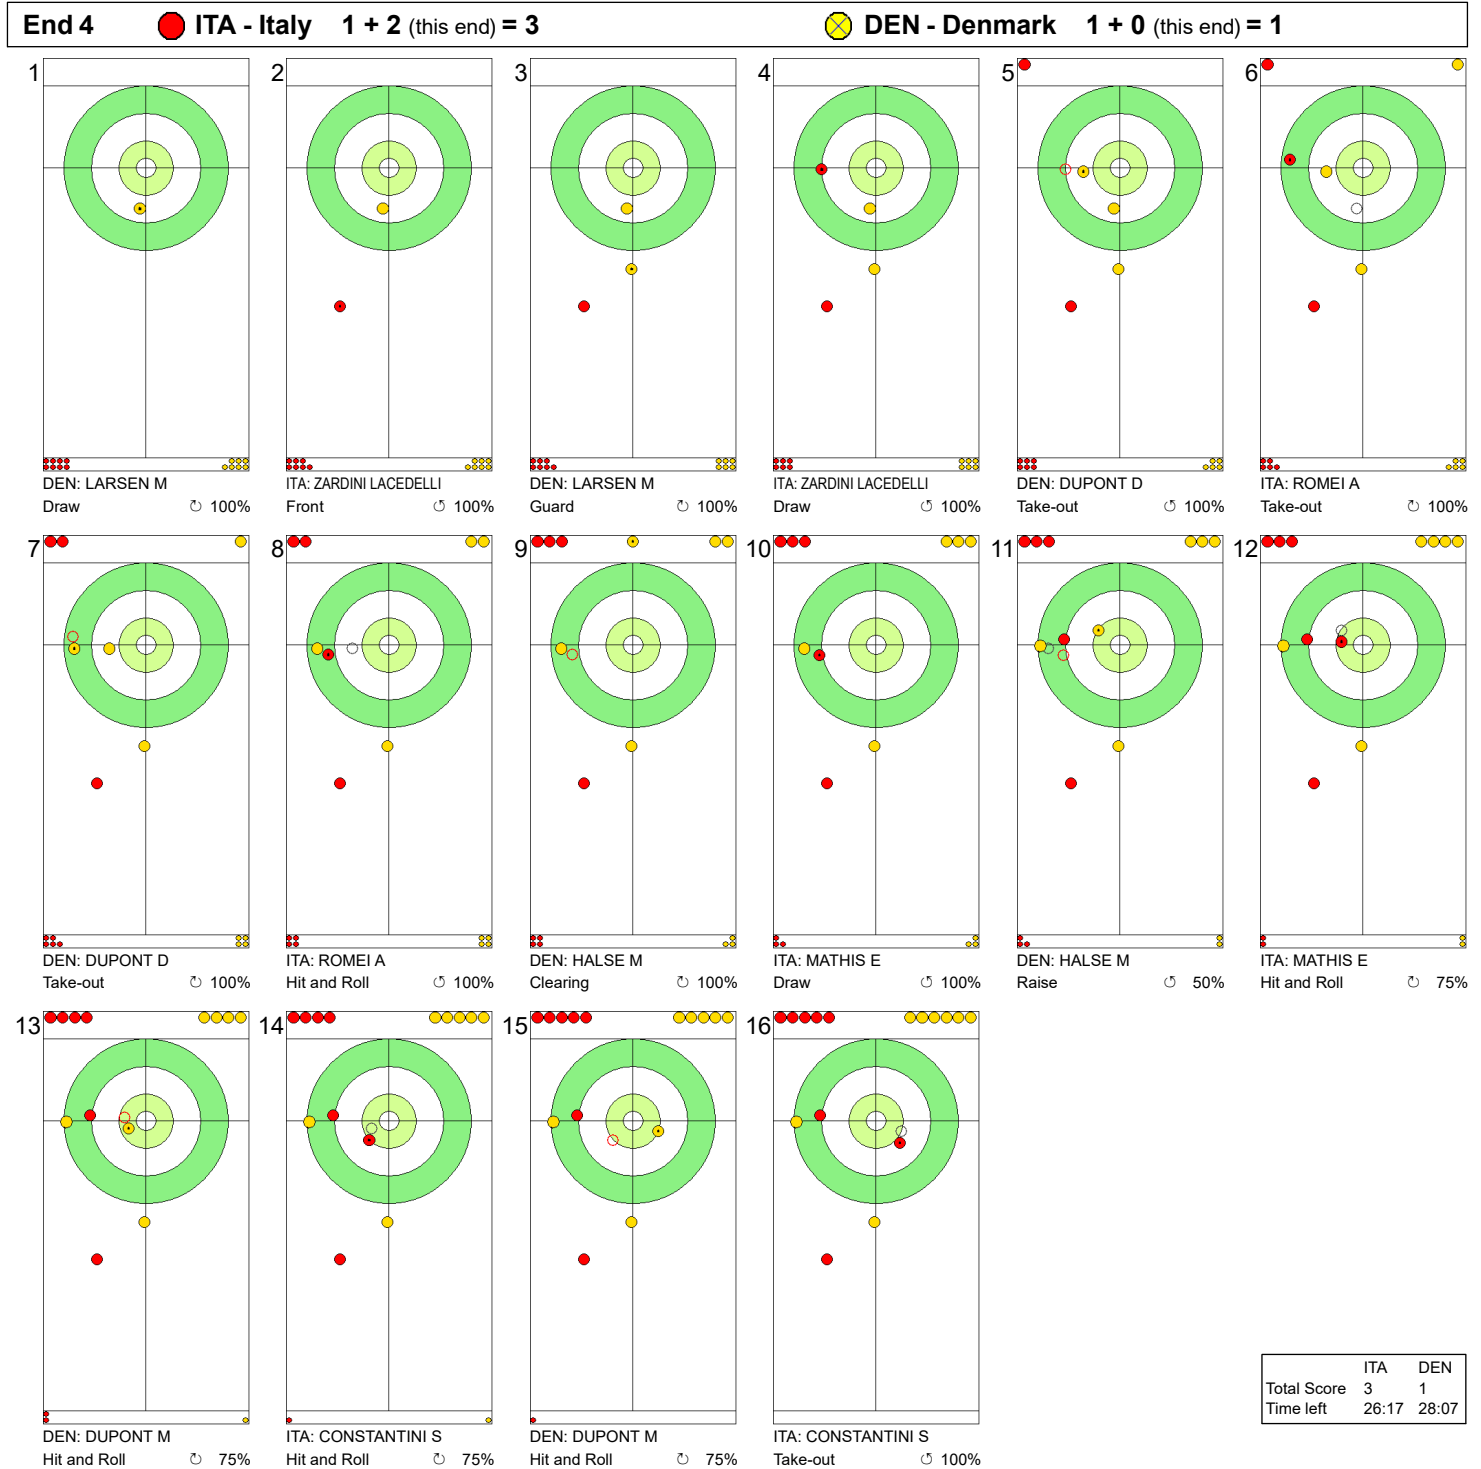

Legend:
 ↻ Clockwise ↺ Counter-clockwise - Not considered

SAT 23 MAR 2024
Start Time 11:00

Qualification - Sheet B

Game - Shot by Shot

Legend:
 ↻ Clockwise ↺ Counter-clockwise - Not considered

SAT 23 MAR 2024
Start Time 11:00

Qualification - Sheet B

Game - Shot by Shot

Legend:
 ↻ Clockwise ↺ Counter-clockwise - Not considered

SAT 23 MAR 2024
Start Time 11:00

Qualification - Sheet B

Game - Shot by Shot

Legend:
 ↻ Clockwise ↻ Counter-clockwise - Not considered

SAT 23 MAR 2024
Start Time 11:00

Qualification - Sheet B

Game - Shot by Shot

End 6 ● **ITA - Italy 3 + 1 (this end) = 4** ● **DEN - Denmark 3 + 0 (this end) = 3**

<p>1</p> <p>DEN: LARSEN M Draw ⤵ 100%</p>	<p>2</p> <p>ITA: ZARDINI LACEDELLI Front ⤵ 100%</p>	<p>3</p> <p>DEN: LARSEN M Guard ⤵ 75%</p>	<p>4</p> <p>ITA: ZARDINI LACEDELLI Draw ⤵ 75%</p>	<p>5</p> <p>DEN: DUPONT D Draw ⤵ 75%</p>	<p>6</p> <p>ITA: ROMEI A Hit and Roll ⤵ 75%</p>
<p>7</p> <p>DEN: DUPONT D Double Take-out ⤵ 100%</p>	<p>8</p> <p>ITA: ROMEI A Take-out ⤵ 100%</p>	<p>9</p> <p>DEN: HALSE M Hit and Roll ⤵ 75%</p>	<p>10</p> <p>ITA: MATHIS E Draw ⤵ 50%</p>	<p>11</p> <p>DEN: HALSE M Draw ⤵ 50%</p>	<p>12</p> <p>ITA: MATHIS E Take-out ⤵ 75%</p>
<p>13</p> <p>DEN: DUPONT M Raise ⤵ 75%</p>	<p>14</p> <p>ITA: CONSTANTINI S Draw ⤵ 0%</p>	<p>15</p> <p>DEN: DUPONT M Draw ⤵ 100%</p>	<p>16</p> <p>ITA: CONSTANTINI S Promotion Take-out ⤵ 100%</p>		

	ITA	DEN
Total Score	4	3
Time left	15:40	20:51

Legend:
 ⤵ Clockwise ⤴ Counter-clockwise - Not considered

SAT 23 MAR 2024
Start Time 11:00

Qualification - Sheet B

Game - Shot by Shot

Legend:
 Clockwise Counter-clockwise - Not considered