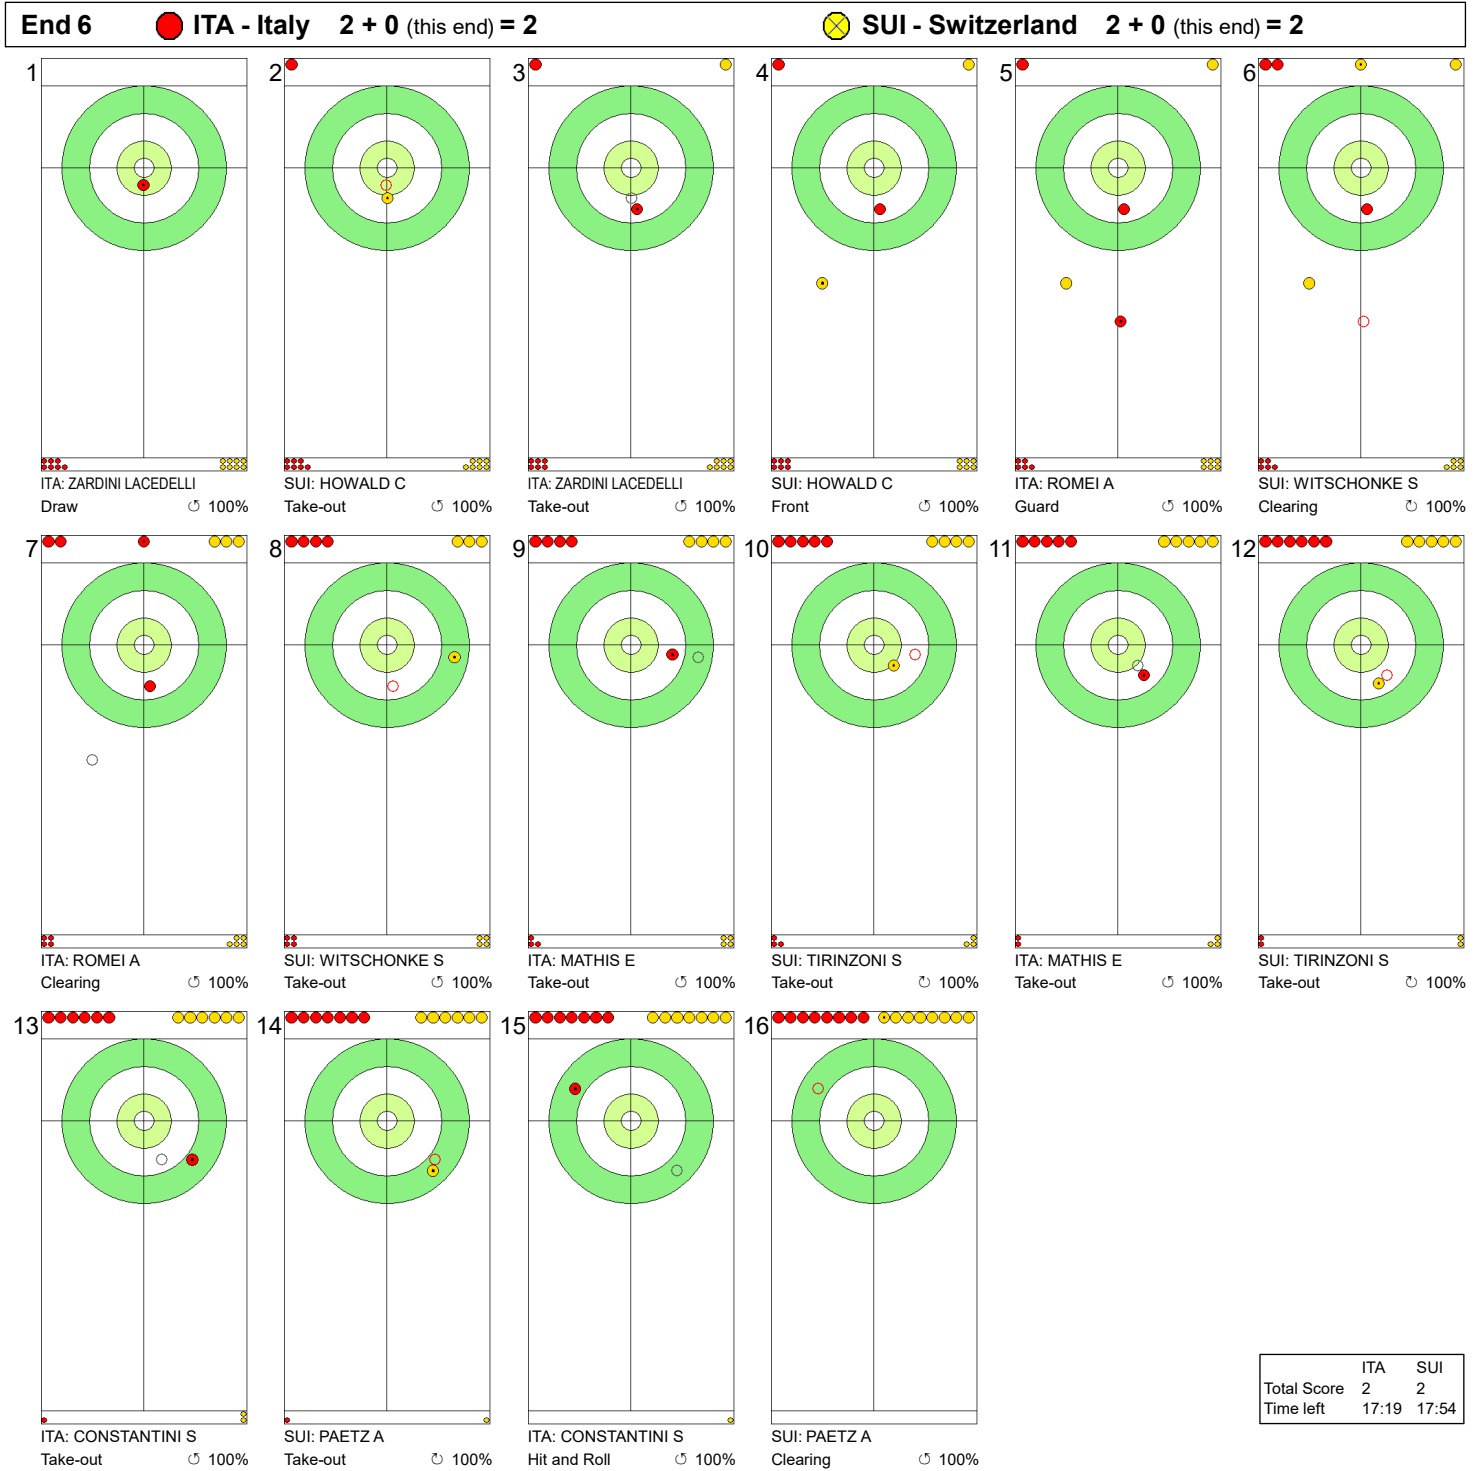

Semi-final - Sheet D

Game - Shot by Shot

Legend:
 ↻ Clockwise ↺ Counter-clockwise - Not considered

SAT 23 MAR 2024
Start Time 17:00

Semi-final - Sheet D

WORLD CURLING

Game - Shot by Shot

	ITA	SUI
Total Score	2	2
Time left	18:51	19:38

Legend:
 ↻ Clockwise ↺ Counter-clockwise - Not considered

SAT 23 MAR 2024
Start Time 17:00

Semi-final - Sheet D

WORLD CURLING

Game - Shot by Shot

Legend:
 ↻ Clockwise ↺ Counter-clockwise - Not considered

SAT 23 MAR 2024
Start Time 17:00

Semi-final - Sheet D

Game - Shot by Shot

Legend:
 ↻ Clockwise ↺ Counter-clockwise - Not considered

SAT 23 MAR 2024
Start Time 17:00

Semi-final - Sheet D

Game - Shot by Shot

Legend:
 ↻ Clockwise ↺ Counter-clockwise - Not considered

SAT 23 MAR 2024
Start Time 17:00

Semi-final - Sheet D

Game - Shot by Shot

Legend:
 ↻ Clockwise ↺ Counter-clockwise - Not considered