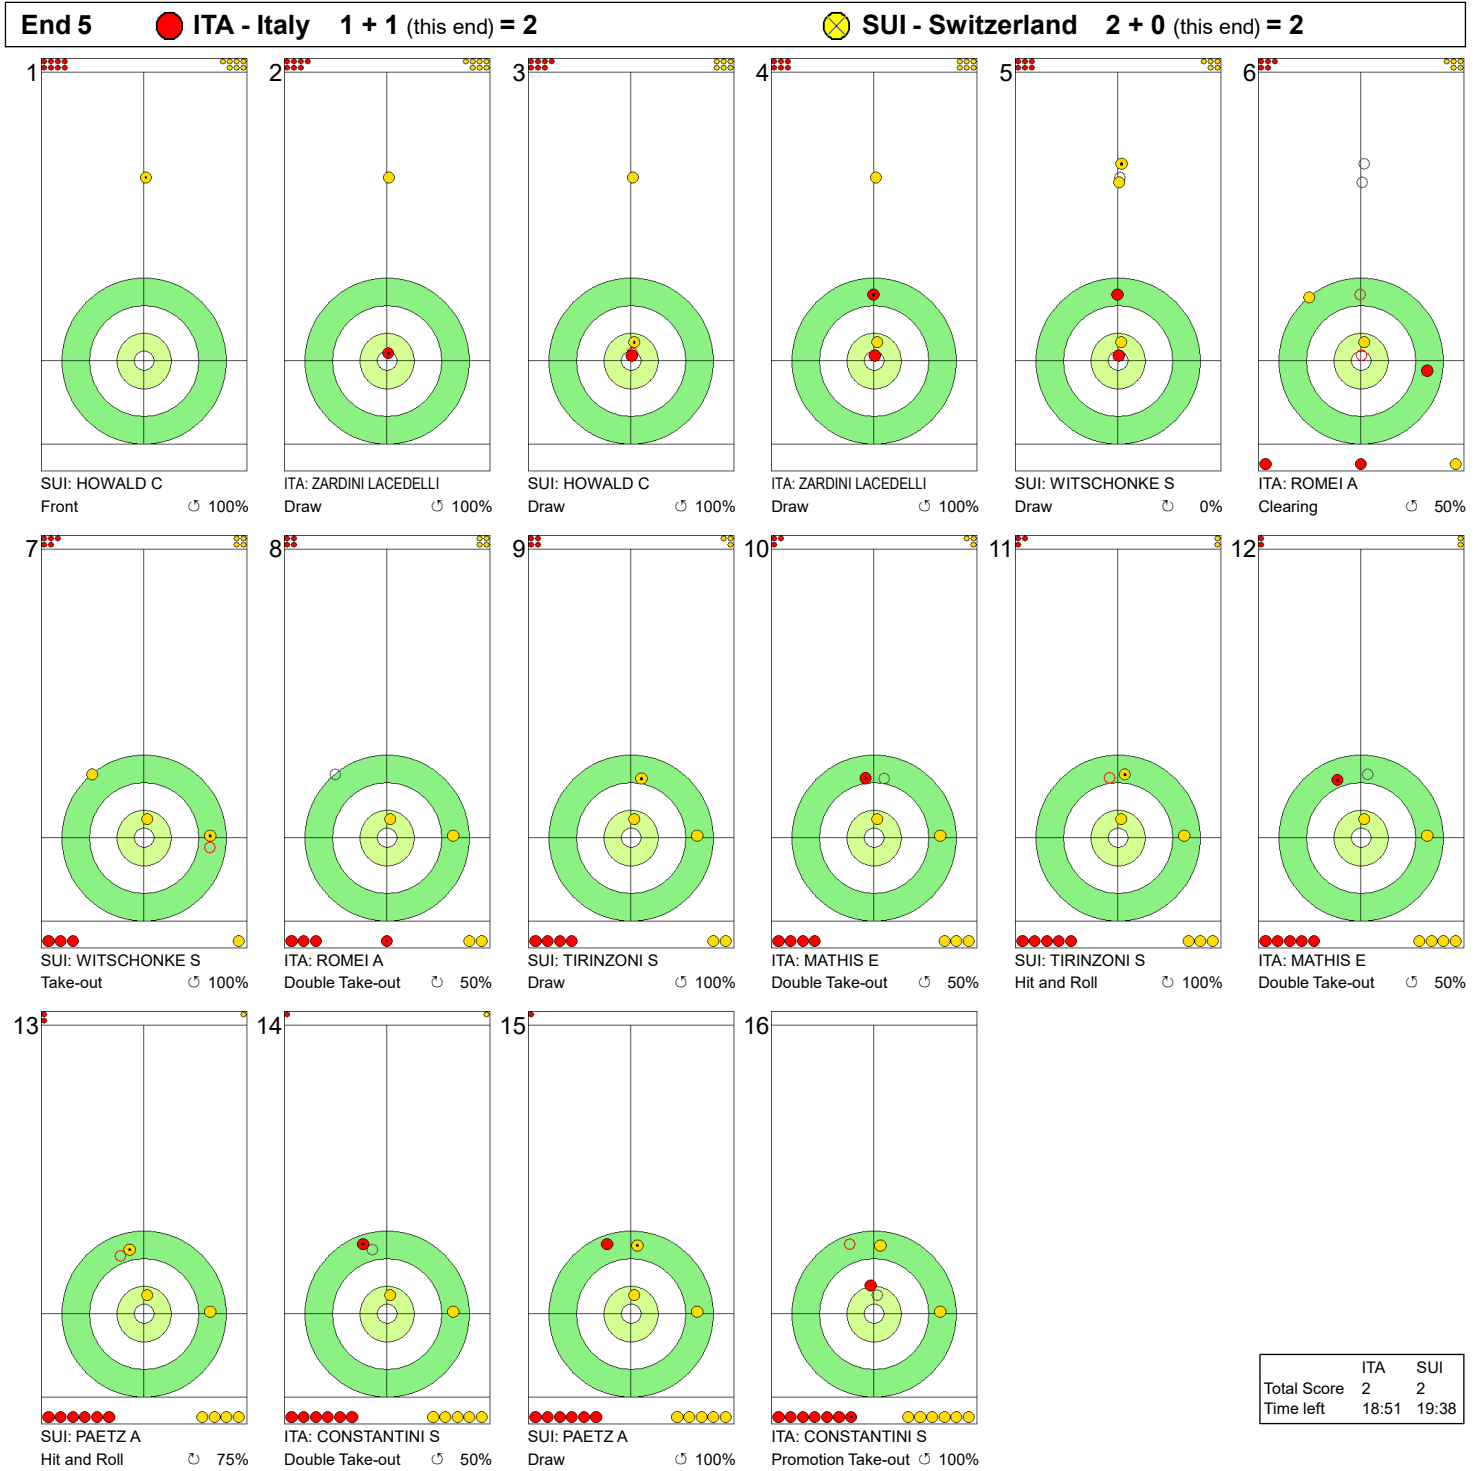

Semi-final - Sheet D

Game - Shot by Shot

Legend:
 ↻ Clockwise ↺ Counter-clockwise - Not considered

SAT 23 MAR 2024
Start Time 17:00

Semi-final - Sheet D

WORLD CURLING

Game - Shot by Shot

	ITA	SUI
Total Score	2	2
Time left	18:51	19:38

Legend:
 ↻ Clockwise ↺ Counter-clockwise - Not considered

SAT 23 MAR 2024
Start Time 17:00

Semi-final - Sheet D

WORLD CURLING

Game - Shot by Shot

Legend:
 ↻ Clockwise ↺ Counter-clockwise - Not considered

SAT 23 MAR 2024
Start Time 17:00

Semi-final - Sheet D

Game - Shot by Shot

Legend:
 ↻ Clockwise ↺ Counter-clockwise - Not considered

SAT 23 MAR 2024
Start Time 17:00

Semi-final - Sheet D

Game - Shot by Shot

Legend:
 ↻ Clockwise ↺ Counter-clockwise - Not considered

SAT 23 MAR 2024
Start Time 17:00

Semi-final - Sheet D

Game - Shot by Shot

Legend:
 ↻ Clockwise ↺ Counter-clockwise - Not considered