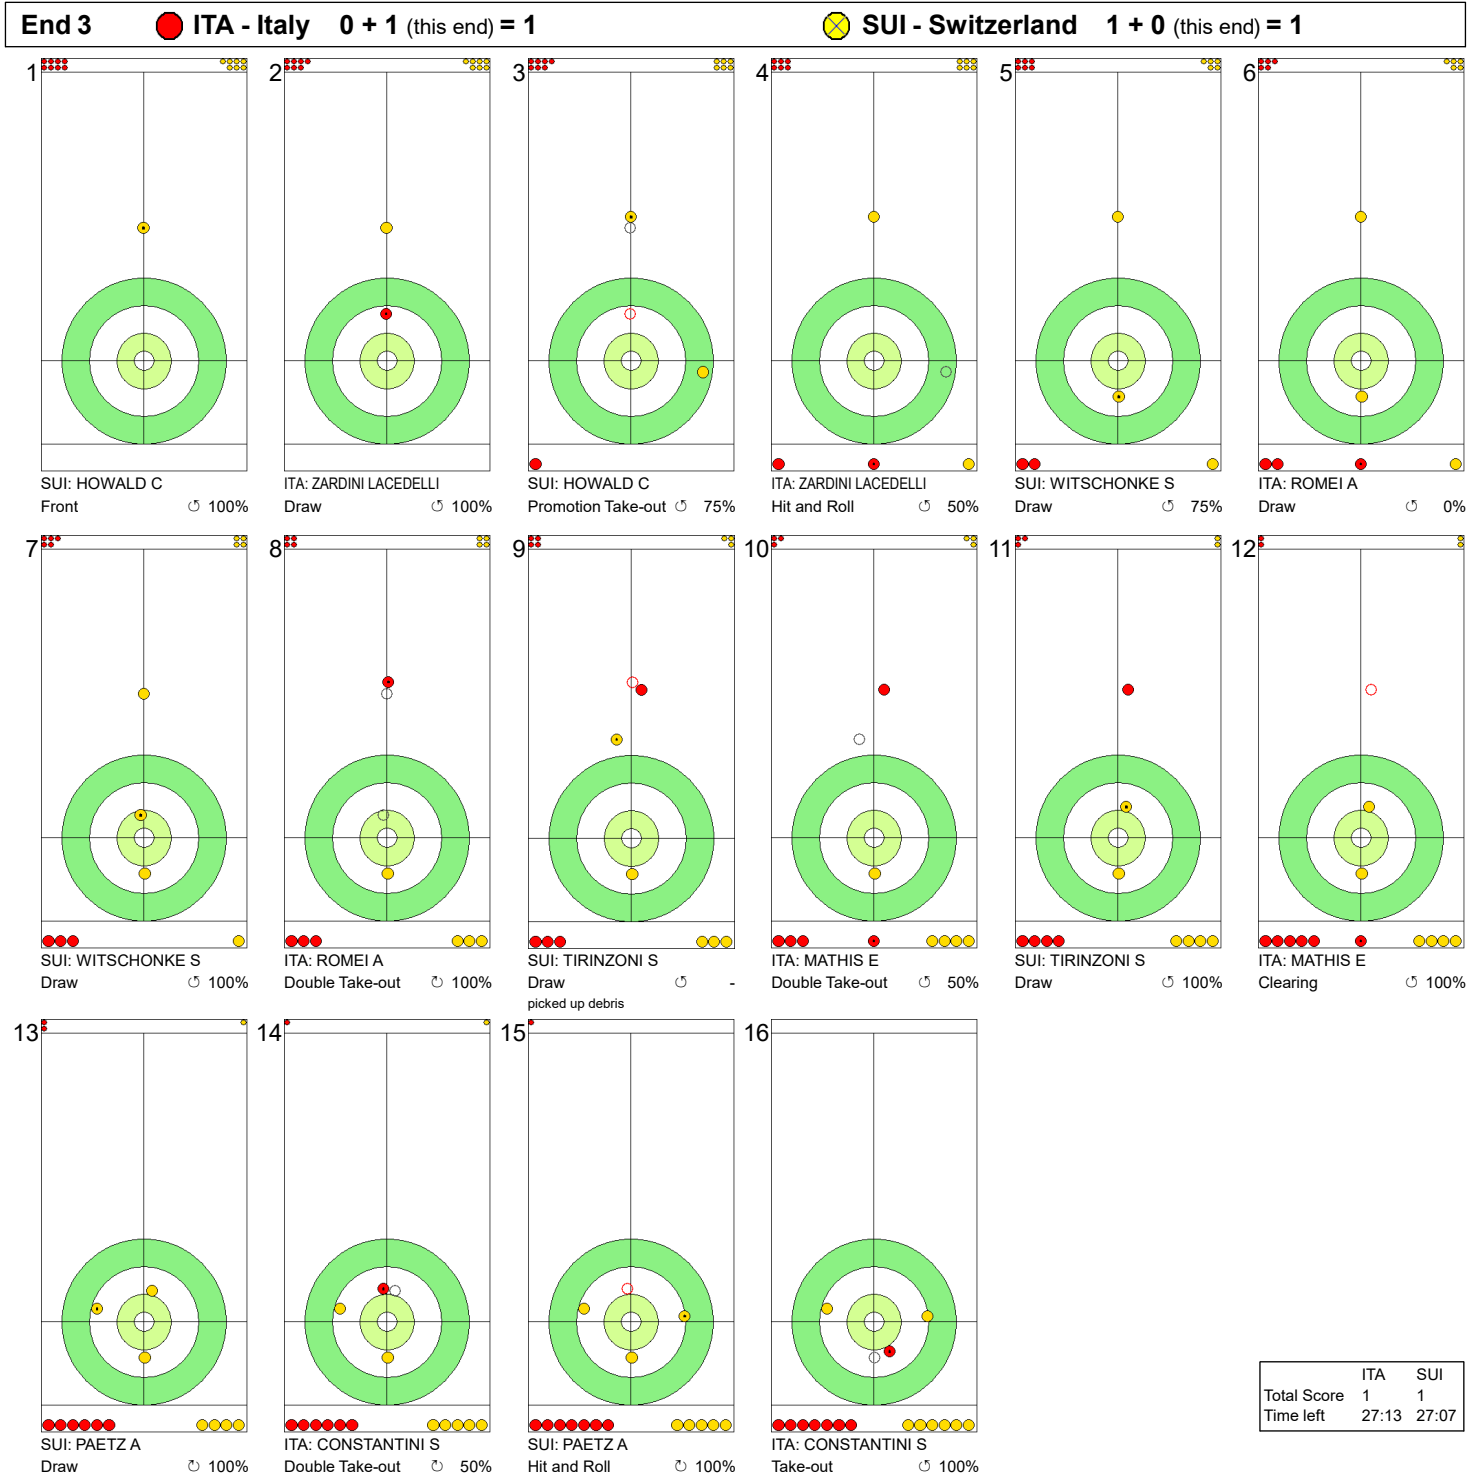

SAT 23 MAR 2024
Start Time 17:00

Semi-final - Sheet D

WORLD CURLING

Game - Shot by Shot

Legend:
 ↻ Clockwise ↺ Counter-clockwise - Not considered

SAT 23 MAR 2024
Start Time 17:00

Semi-final - Sheet D

Game - Shot by Shot

Legend:
 ↻ Clockwise ↺ Counter-clockwise - Not considered

SAT 23 MAR 2024
Start Time 17:00

Semi-final - Sheet D

Game - Shot by Shot

Legend:
 ↻ Clockwise ↺ Counter-clockwise - Not considered

SAT 23 MAR 2024
Start Time 17:00

Semi-final - Sheet D

Game - Shot by Shot

Legend:
 ↻ Clockwise ↺ Counter-clockwise - Not considered

SAT 23 MAR 2024
Start Time 17:00

Semi-final - Sheet D

WORLD CURLING

Game - Shot by Shot

	ITA	SUI
Total Score	2	2
Time left	18:51	19:38

SAT 23 MAR 2024
Start Time 17:00

Semi-final - Sheet D

Game - Shot by Shot

Legend:
 ↻ Clockwise ↺ Counter-clockwise - Not considered