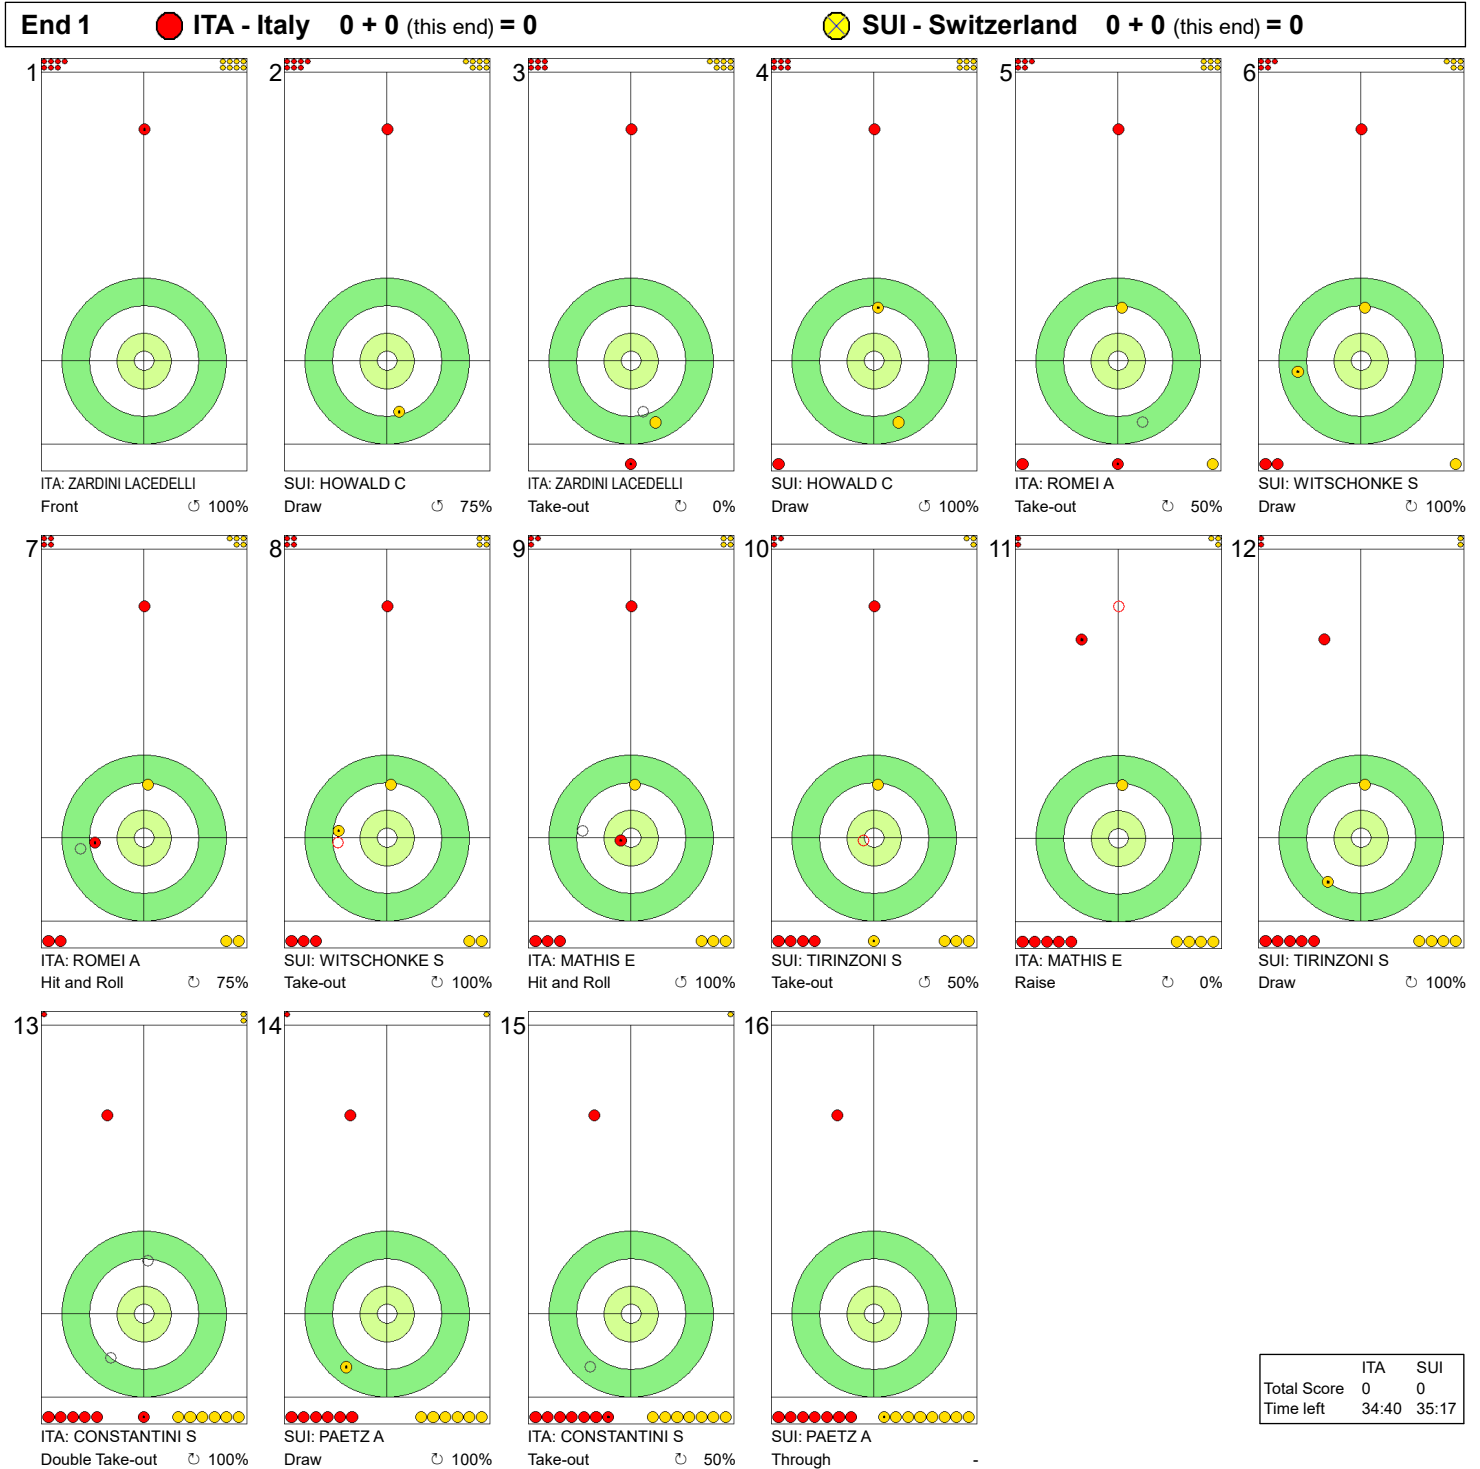

SAT 23 MAR 2024
Start Time 17:00

Semi-final - Sheet D

WORLD CURLING

Game - Shot by Shot

Legend:
 ↻ Clockwise ↺ Counter-clockwise - Not considered

SAT 23 MAR 2024
Start Time 17:00

Semi-final - Sheet D

Game - Shot by Shot

Legend:
 ↻ Clockwise ↺ Counter-clockwise - Not considered

SAT 23 MAR 2024
Start Time 17:00

Semi-final - Sheet D

Game - Shot by Shot

Legend:
 ↻ Clockwise ↺ Counter-clockwise - Not considered

SAT 23 MAR 2024
Start Time 17:00

Semi-final - Sheet D

Game - Shot by Shot

Legend:
 ↻ Clockwise ↺ Counter-clockwise - Not considered

SAT 23 MAR 2024
Start Time 17:00

Semi-final - Sheet D

WORLD CURLING

Game - Shot by Shot

	ITA	SUI
Total Score	2	2
Time left	18:51	19:38

SAT 23 MAR 2024
Start Time 17:00

Semi-final - Sheet D

Game - Shot by Shot

Legend:
 ↻ Clockwise ↺ Counter-clockwise - Not considered