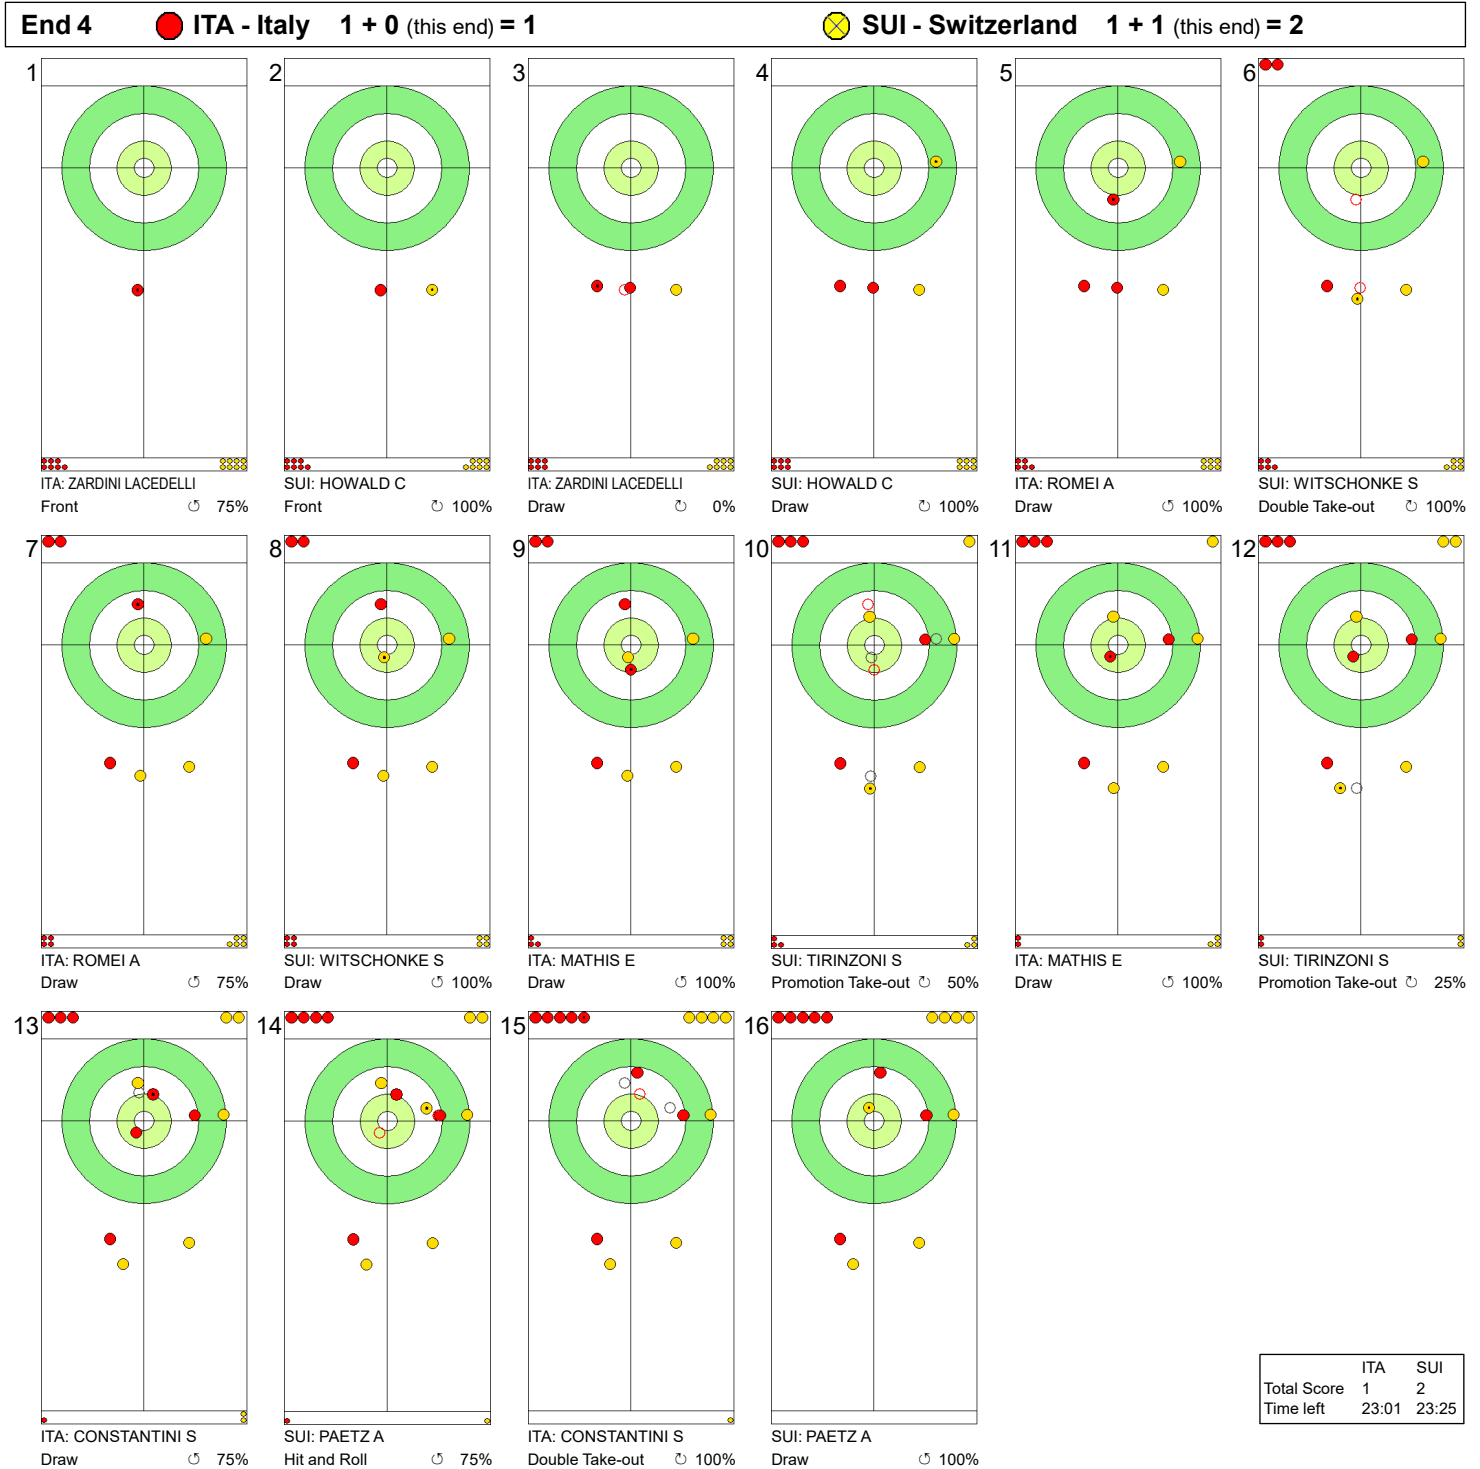

SAT 23 MAR 2024
Start Time 17:00

Semi-final - Sheet D

WORLD CURLING

Game - Shot by Shot

Legend:
 ↻ Clockwise ↺ Counter-clockwise - Not considered

SAT 23 MAR 2024
Start Time 17:00

Semi-final - Sheet D

Game - Shot by Shot

Legend:
 ↻ Clockwise ↺ Counter-clockwise - Not considered

SAT 23 MAR 2024
Start Time 17:00

Semi-final - Sheet D

Game - Shot by Shot

Legend:
 ↻ Clockwise ↺ Counter-clockwise - Not considered

SAT 23 MAR 2024
Start Time 17:00

Semi-final - Sheet D

Game - Shot by Shot

Legend:
 ↻ Clockwise ↺ Counter-clockwise - Not considered

SAT 23 MAR 2024
Start Time 17:00

Semi-final - Sheet D

WORLD CURLING

Game - Shot by Shot

	ITA	SUI
Total Score	2	2
Time left	18:51	19:38

SAT 23 MAR 2024
Start Time 17:00

Semi-final - Sheet D

Game - Shot by Shot

Legend:
 ↻ Clockwise ↺ Counter-clockwise - Not considered