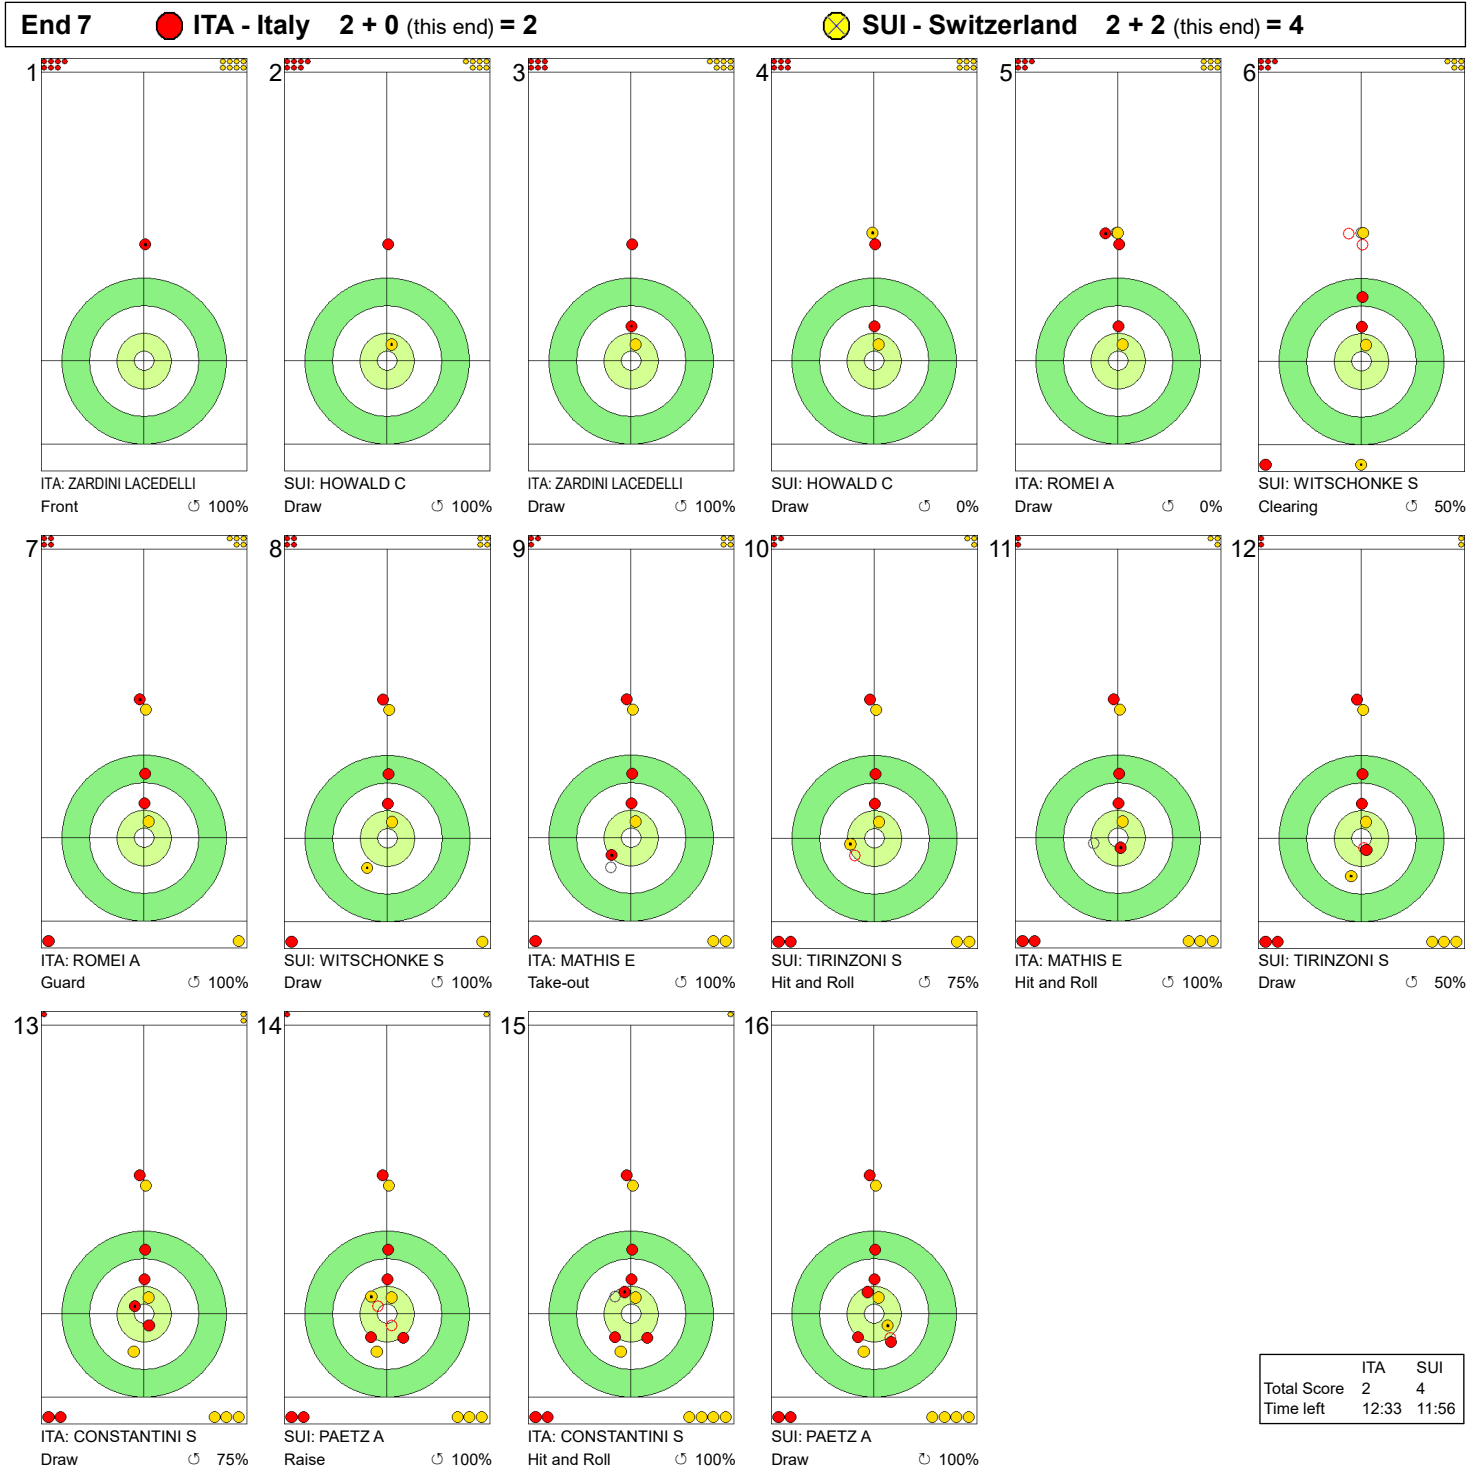

Semi-final - Sheet D

Game - Shot by Shot

Legend:
 ↻ Clockwise ↺ Counter-clockwise - Not considered

SAT 23 MAR 2024
Start Time 17:00

Semi-final - Sheet D

WORLD CURLING

Game - Shot by Shot

	ITA	SUI
Total Score	2	2
Time left	18:51	19:38

Legend:
 ↻ Clockwise ↺ Counter-clockwise - Not considered

SAT 23 MAR 2024
Start Time 17:00

Semi-final - Sheet D

WORLD CURLING

Game - Shot by Shot

Legend:
 ↻ Clockwise ↺ Counter-clockwise - Not considered

SAT 23 MAR 2024
Start Time 17:00

Semi-final - Sheet D

Game - Shot by Shot

Legend:
 ↻ Clockwise ↺ Counter-clockwise - Not considered

SAT 23 MAR 2024
Start Time 17:00

Semi-final - Sheet D

Game - Shot by Shot

Legend:
 ↻ Clockwise ↺ Counter-clockwise - Not considered

SAT 23 MAR 2024
Start Time 17:00

Semi-final - Sheet D

Game - Shot by Shot

Legend:
 ↻ Clockwise ↺ Counter-clockwise - Not considered