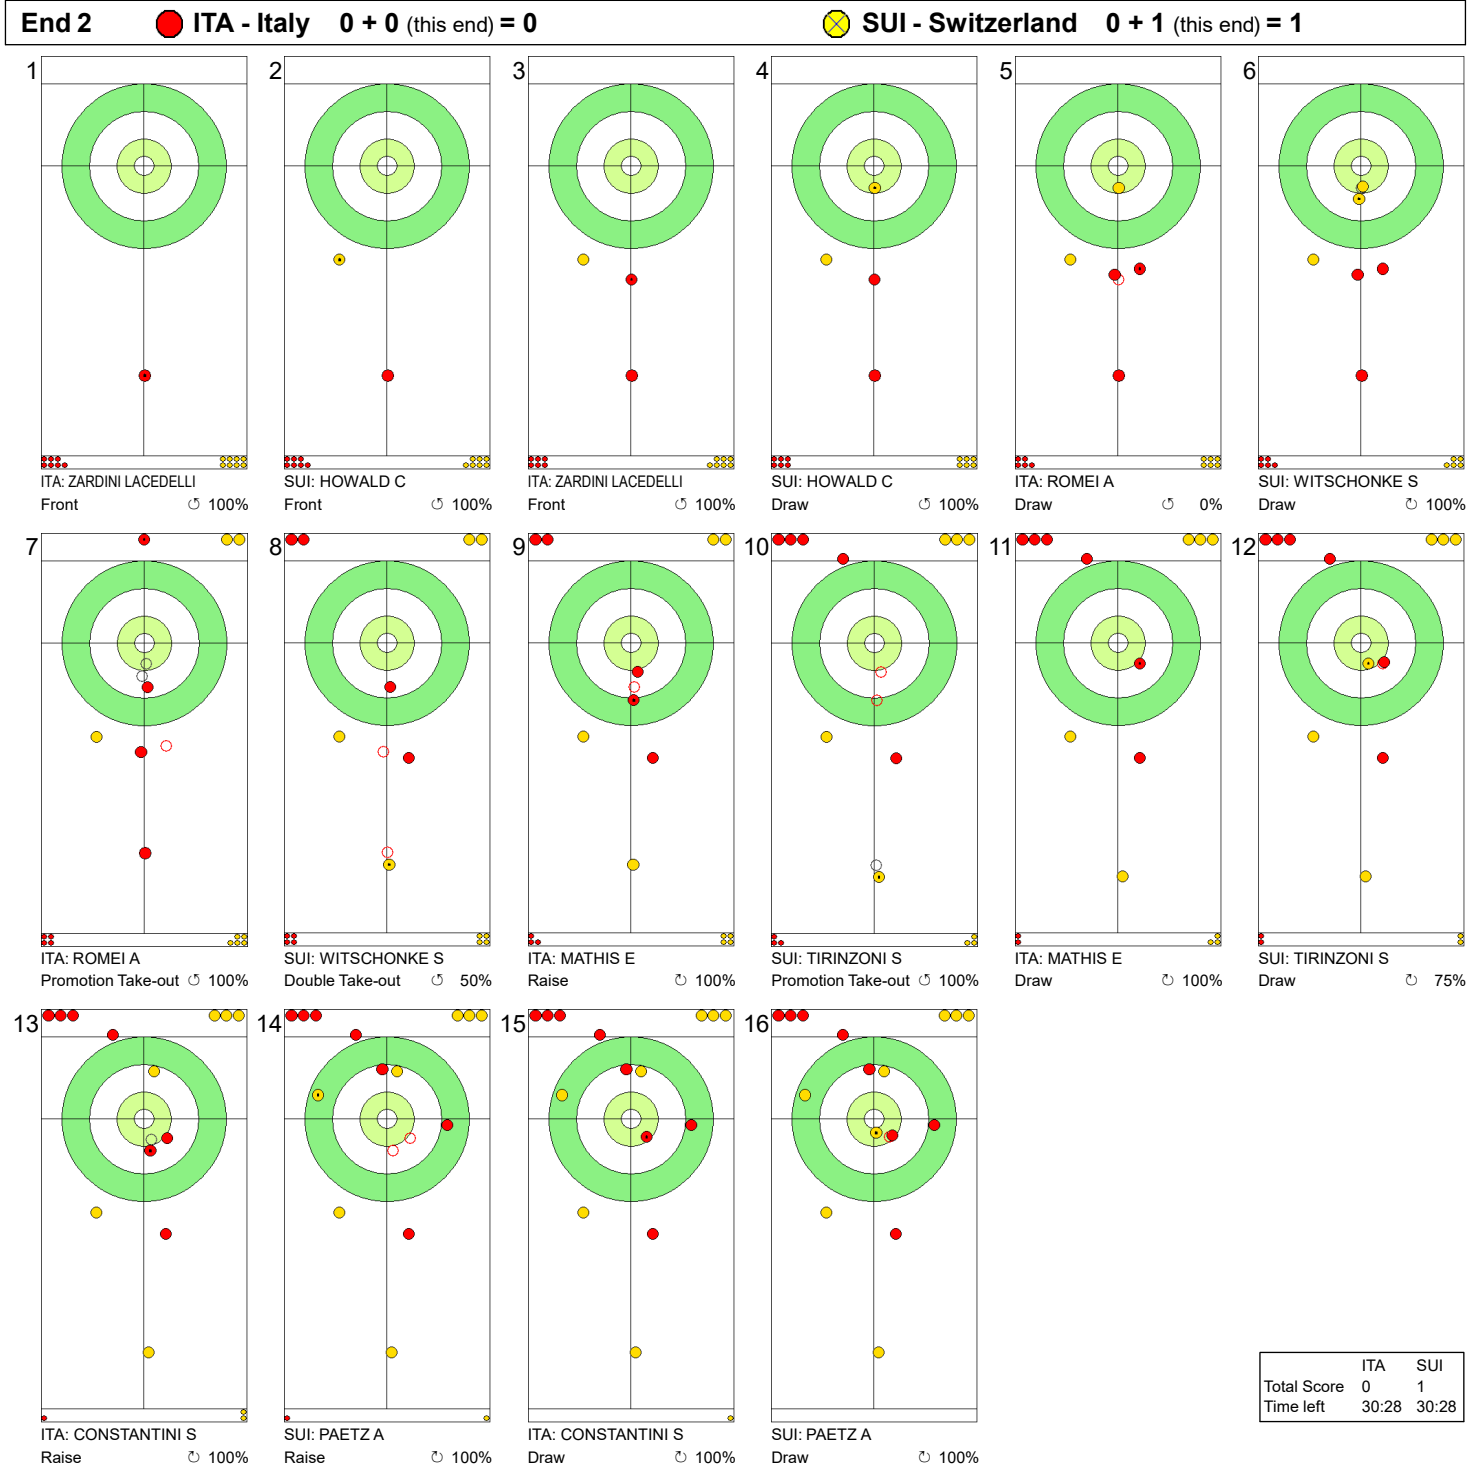

SAT 23 MAR 2024
Start Time 17:00

Semi-final - Sheet D

WORLD CURLING

Game - Shot by Shot

Legend:
 ↻ Clockwise ↺ Counter-clockwise - Not considered

SAT 23 MAR 2024
Start Time 17:00

Semi-final - Sheet D

Game - Shot by Shot

Legend:
 ↻ Clockwise ↺ Counter-clockwise - Not considered

SAT 23 MAR 2024
Start Time 17:00

Semi-final - Sheet D

Game - Shot by Shot

Legend:
 ↻ Clockwise ↺ Counter-clockwise - Not considered

SAT 23 MAR 2024
Start Time 17:00

Semi-final - Sheet D

Game - Shot by Shot

Legend:
 ↻ Clockwise ↺ Counter-clockwise - Not considered

SAT 23 MAR 2024
Start Time 17:00

Semi-final - Sheet D

WORLD CURLING

Game - Shot by Shot

	ITA	SUI
Total Score	2	2
Time left	18:51	19:38

SAT 23 MAR 2024
Start Time 17:00

Semi-final - Sheet D

Game - Shot by Shot

Legend:
 ↻ Clockwise ↺ Counter-clockwise - Not considered