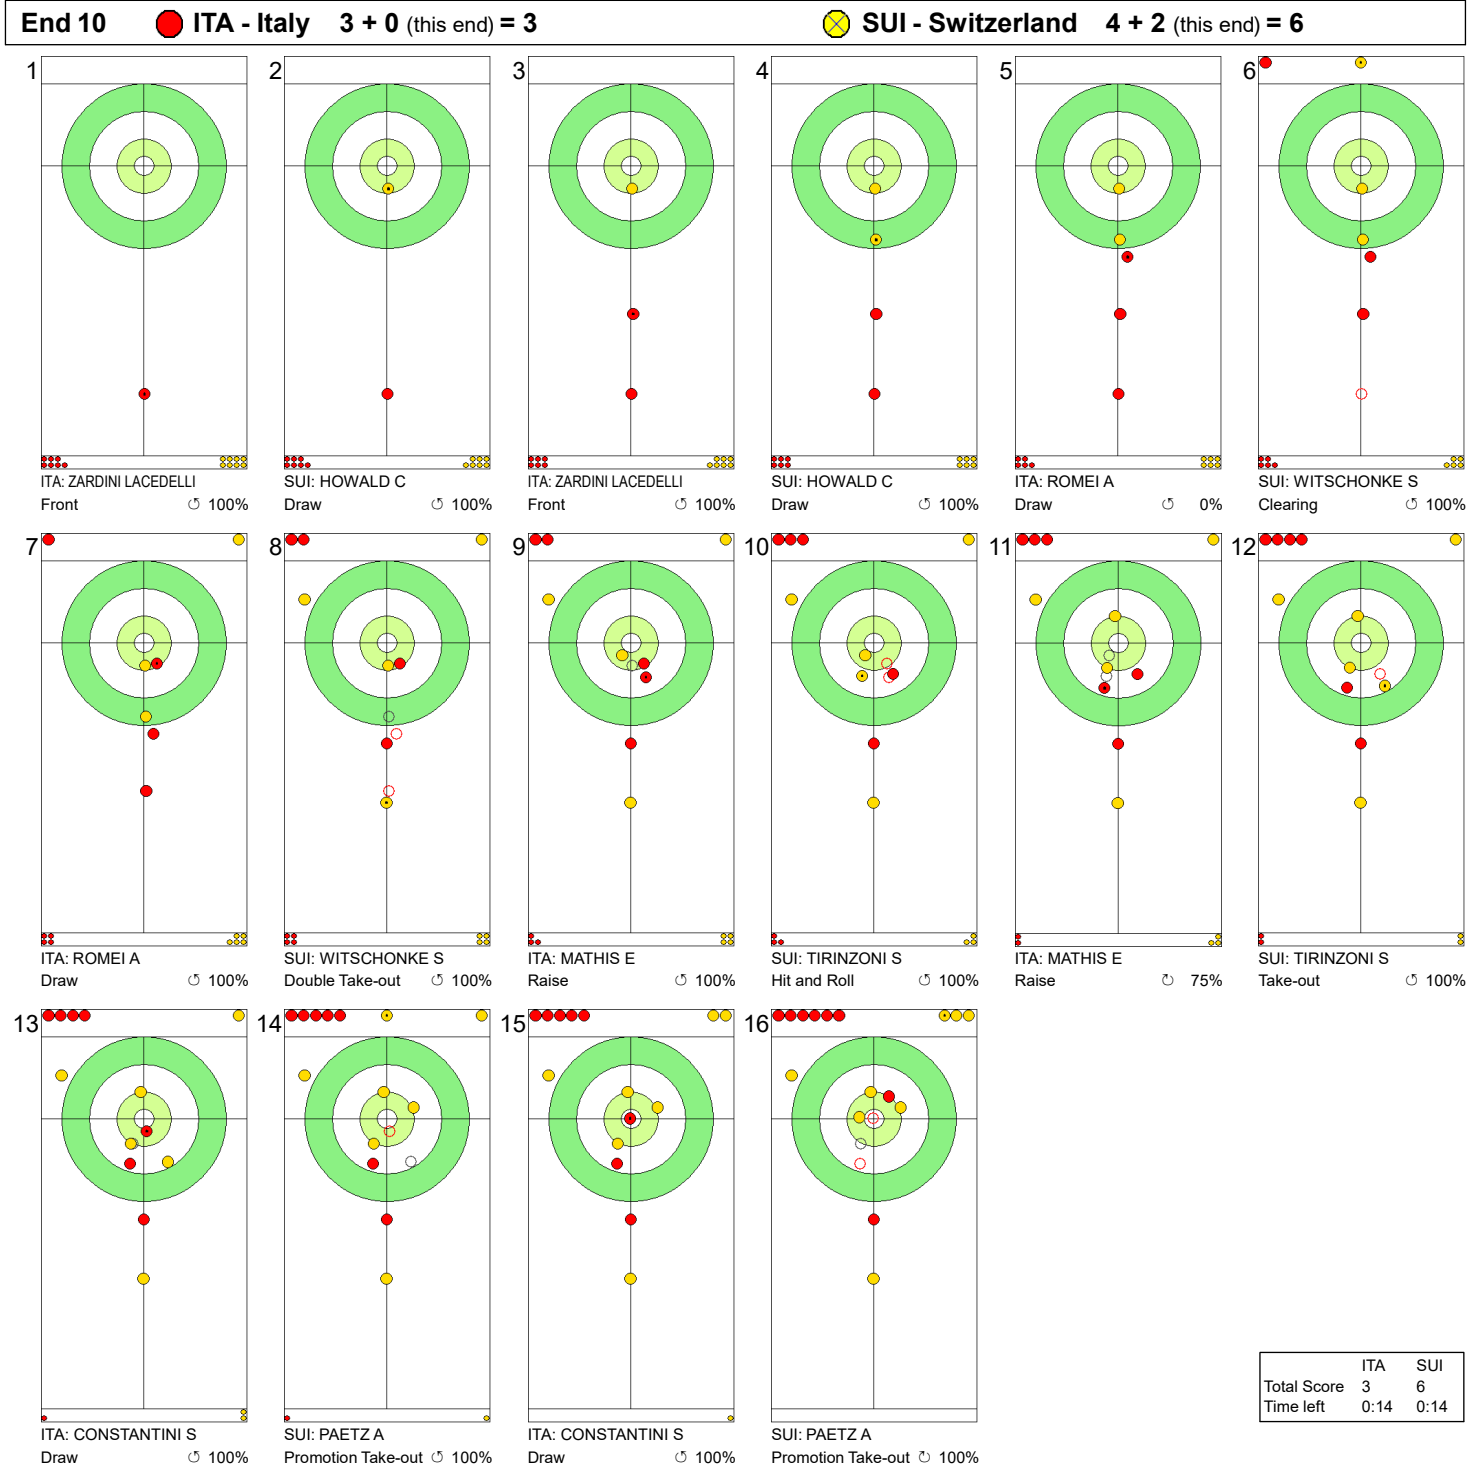

SAT 23 MAR 2024
Start Time 17:00

Semi-final - Sheet D

WORLD CURLING

Game - Shot by Shot

Legend:
 ↻ Clockwise ↺ Counter-clockwise - Not considered

SAT 23 MAR 2024
Start Time 17:00

Semi-final - Sheet D

Game - Shot by Shot

Legend:
 ↻ Clockwise ↺ Counter-clockwise - Not considered

SAT 23 MAR 2024
Start Time 17:00

Semi-final - Sheet D

WORLD CURLING

Game - Shot by Shot

Legend:
 ↻ Clockwise ↺ Counter-clockwise - Not considered

SAT 23 MAR 2024
Start Time 17:00

Semi-final - Sheet D

Game - Shot by Shot

Legend:
 ↻ Clockwise ↺ Counter-clockwise - Not considered

SAT 23 MAR 2024
Start Time 17:00

Semi-final - Sheet D

Game - Shot by Shot

Legend:
 ↻ Clockwise ↺ Counter-clockwise - Not considered

SAT 23 MAR 2024
Start Time 17:00

Semi-final - Sheet D

Game - Shot by Shot

Legend:
 ↻ Clockwise ↺ Counter-clockwise - Not considered