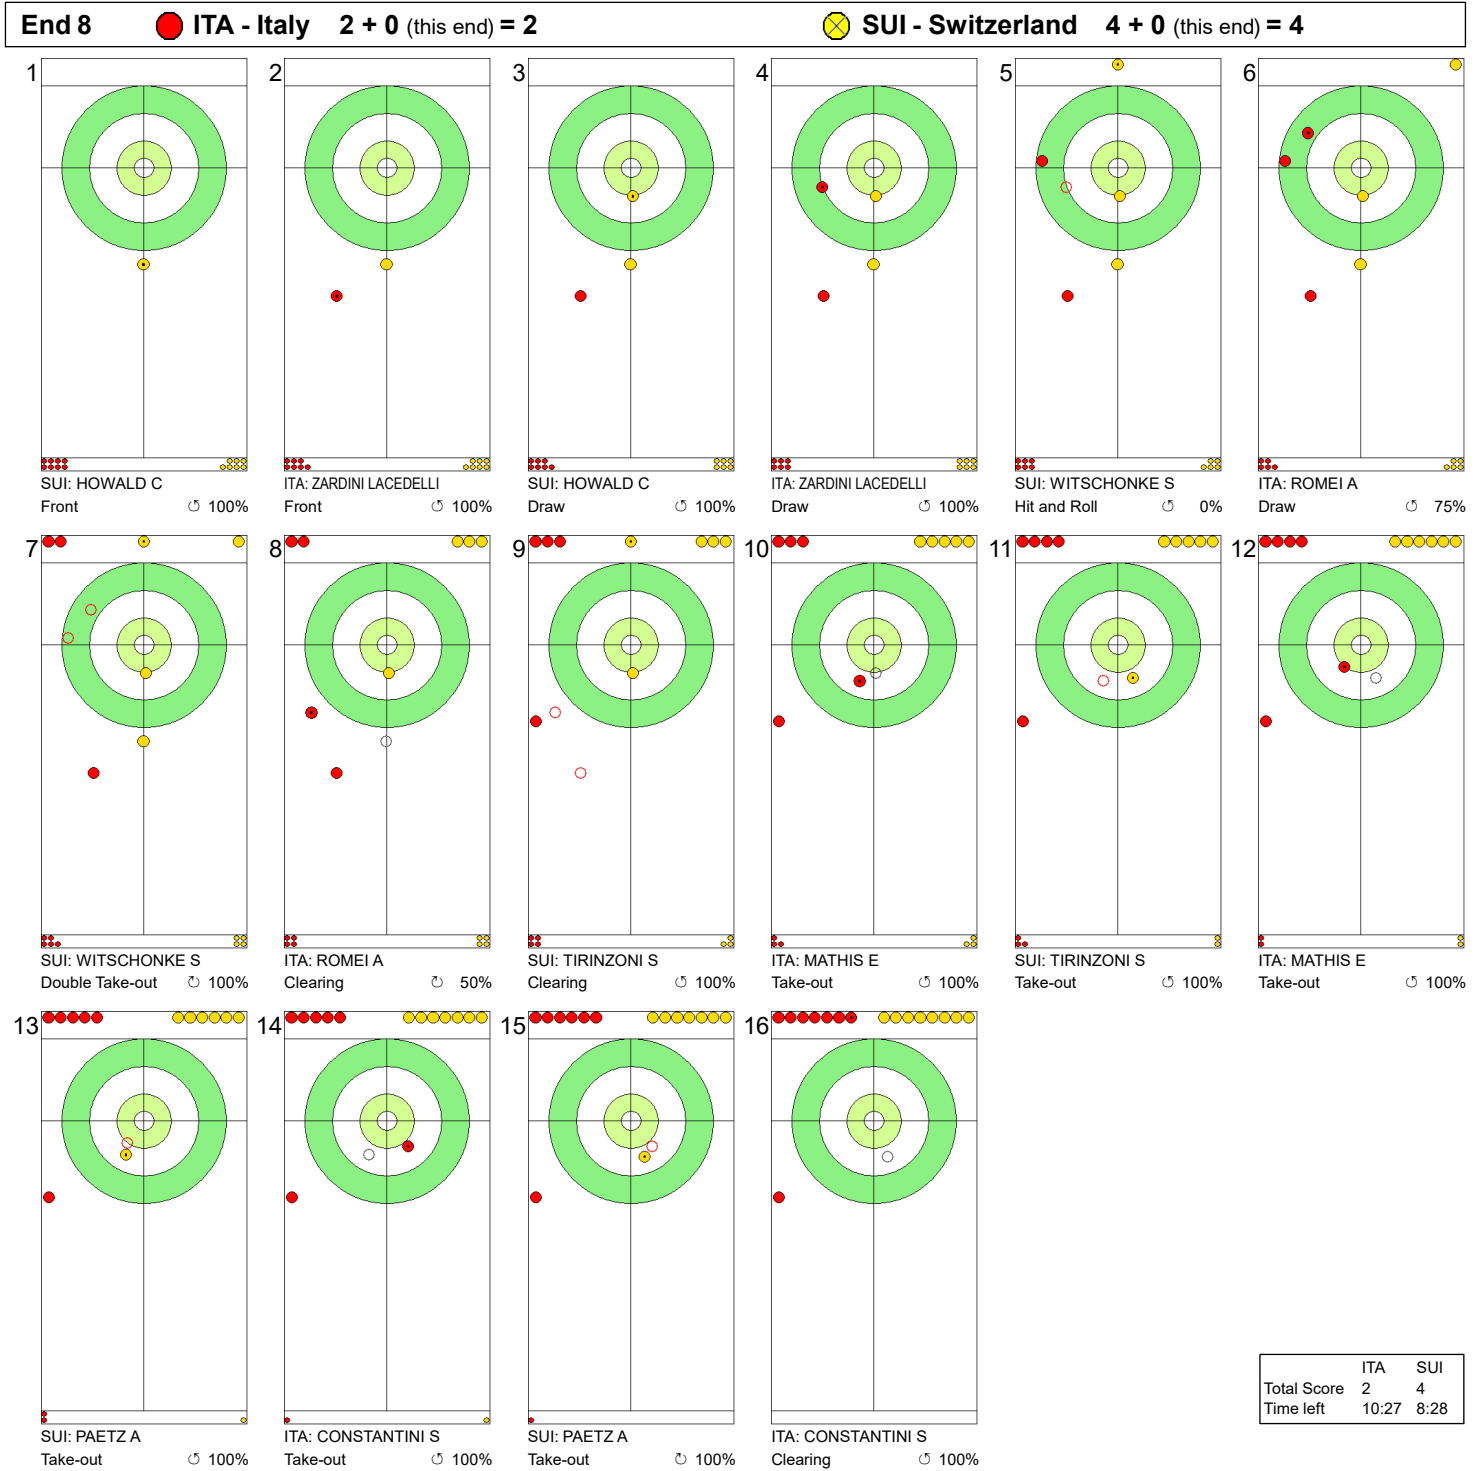

SAT 23 MAR 2024
Start Time 17:00

Semi-final - Sheet D

WORLD CURLING

Game - Shot by Shot

Legend:
 ↻ Clockwise ↺ Counter-clockwise - Not considered

SAT 23 MAR 2024
Start Time 17:00

Semi-final - Sheet D

Game - Shot by Shot

Legend:
 ↻ Clockwise ↺ Counter-clockwise - Not considered

SAT 23 MAR 2024
Start Time 17:00

Semi-final - Sheet D

WORLD CURLING

Game - Shot by Shot

Legend:
 ↻ Clockwise ↺ Counter-clockwise - Not considered

SAT 23 MAR 2024
Start Time 17:00

Semi-final - Sheet D

Game - Shot by Shot

Legend:
 ↻ Clockwise ↺ Counter-clockwise - Not considered

SAT 23 MAR 2024
Start Time 17:00

Semi-final - Sheet D

Game - Shot by Shot

Legend:
 ↻ Clockwise ↺ Counter-clockwise - Not considered

SAT 23 MAR 2024
Start Time 17:00

Semi-final - Sheet D

Game - Shot by Shot

Legend:
 ↻ Clockwise ↺ Counter-clockwise - Not considered