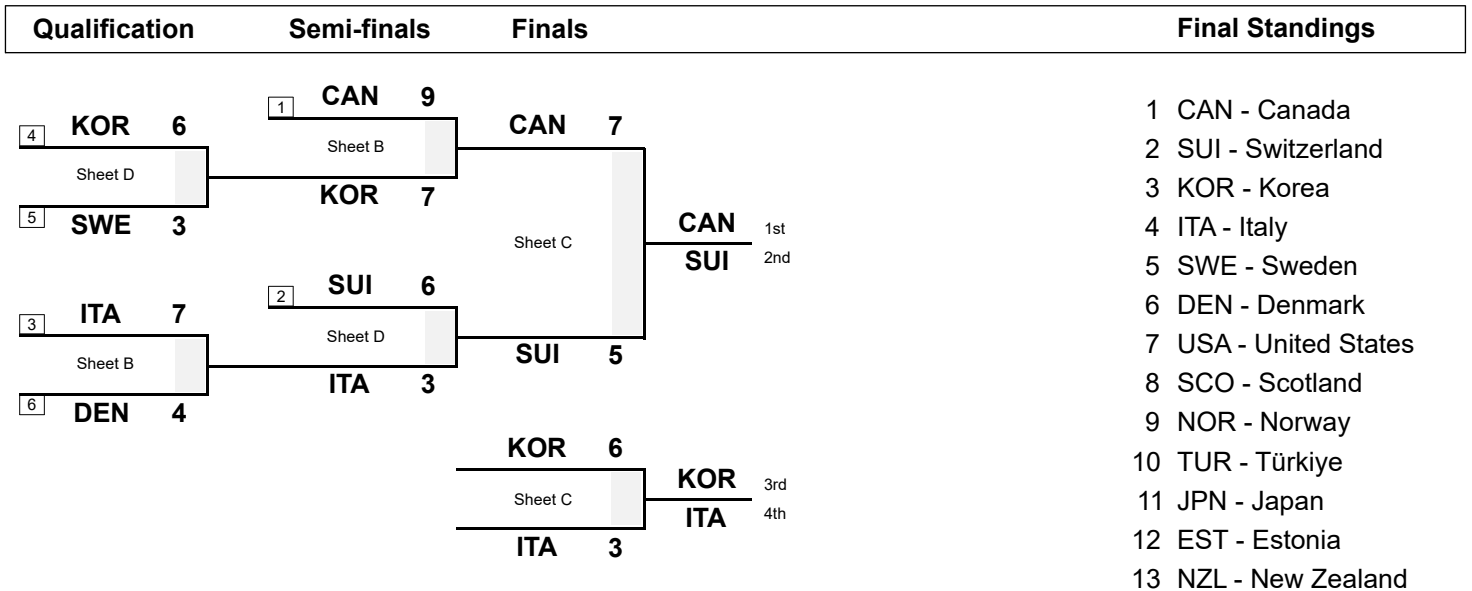

SUN 24 MAR 2024  
Start Time 17:00

Gold Medal Game

**Session Results and Standings**

Sheet	Team	LSFE	1	2	3	4	5	6	7	8	9	10	Extra Ends	Total
C	CAN - Canada	*	1	0	1	0	2	0	0	0	3	X		7
	SUI - Switzerland		0	2	0	2	0	0	0	1	0	X		5

**Play-offs Bracket**

**Attendance**

Session: 4'373      Total: 45'602

<b>Legend:</b>	
LSFE(*) Last Stone First End	X Unplayed/unfinished end due to concession