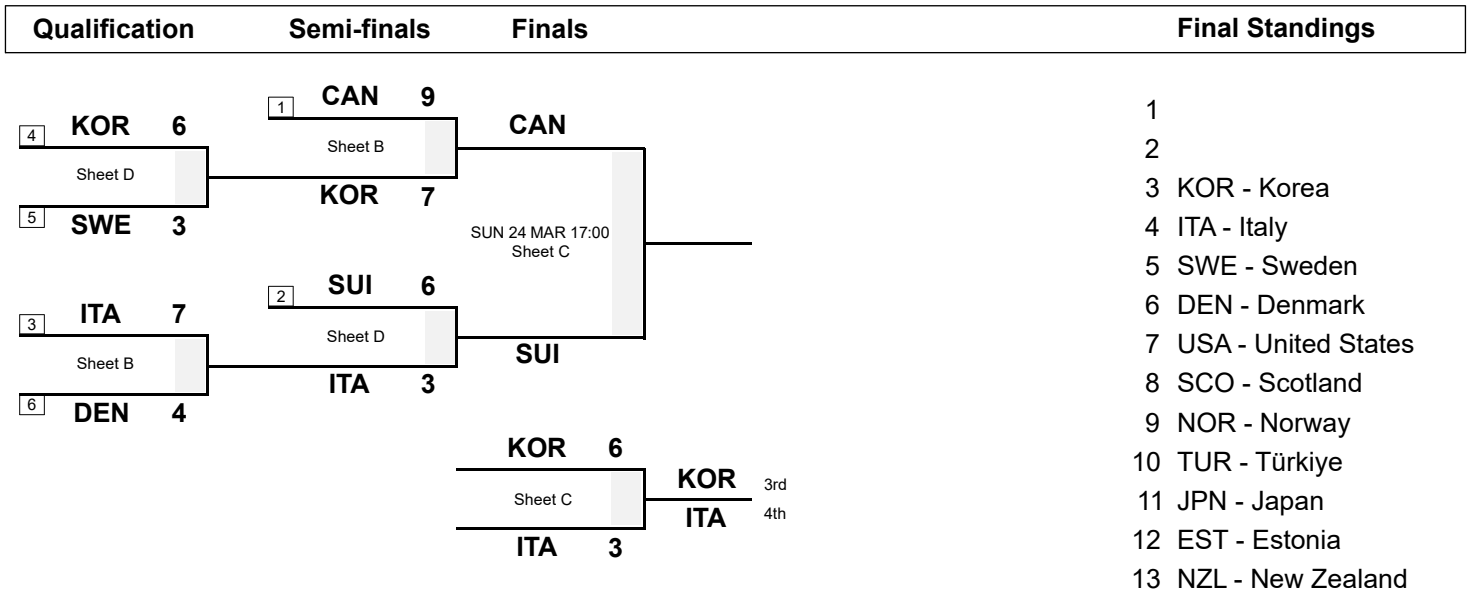

SUN 24 MAR 2024  
Start Time 11:00

**Bronze Medal Game**

**Session Results and Standings**

Sheet	Team	LSFE	1	2	3	4	5	6	7	8	9	10	Extra Ends	Total
C	ITA - Italy	*	0	1	0	0	1	0	0	1	0	0		3
	KOR - Korea		0	0	0	1	0	2	0	0	0	3		6

**Play-offs Bracket**

**Attendance**

Session: 2'235      Total: 41'229

**Legend:**  
LSFE(\*) Last Stone First End