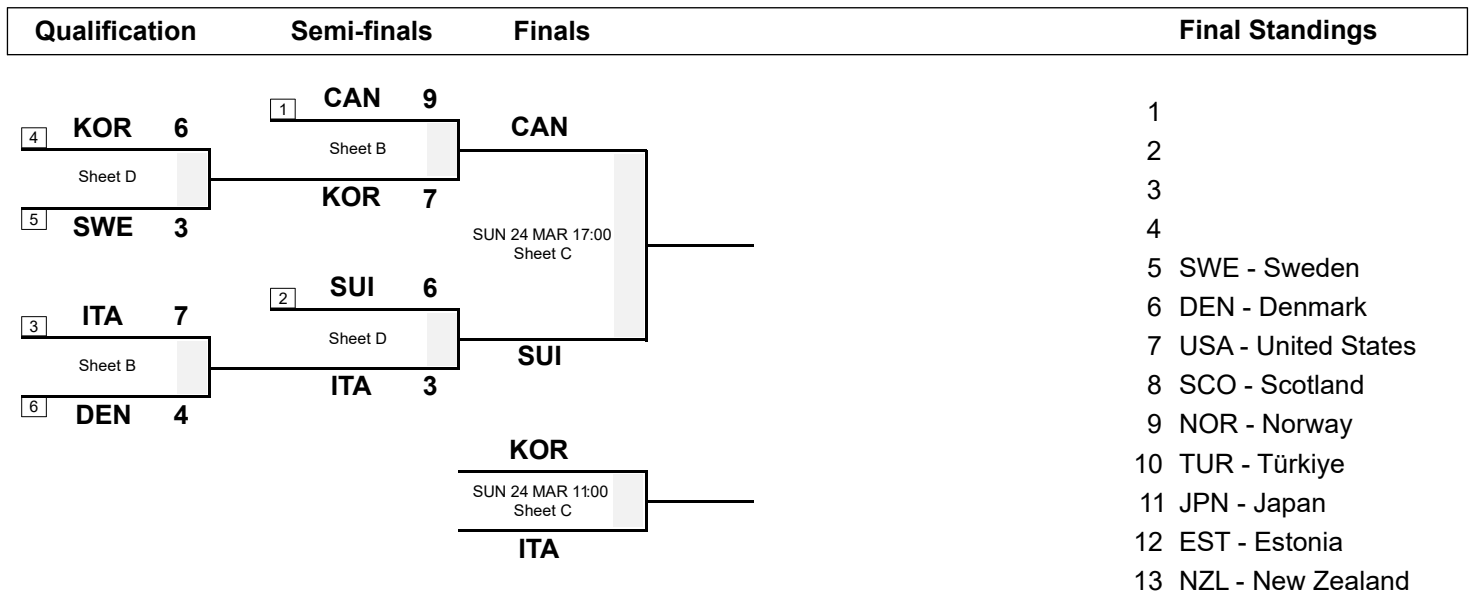

SAT 23 MAR 2024
 Start Time 17:00

Semi-finals **WORLD CURLING**

Session Results and Standings

Sheet	Team	LSFE	1	2	3	4	5	6	7	8	9	10	Extra Ends	Total
B	CAN - Canada	*	0	2	0	1	0	1	0	2	0	3		9
	KOR - Korea		0	0	3	0	1	0	1	0	2	0		7
D	ITA - Italy		0	0	1	0	1	0	0	0	1	0		3
	SUI - Switzerland	*	0	1	0	1	0	0	2	0	0	2		6

Play-offs Bracket

Attendance

Session: 3'304 Total: 38'994

Legend:
 LSF(*E) Last Stone First End