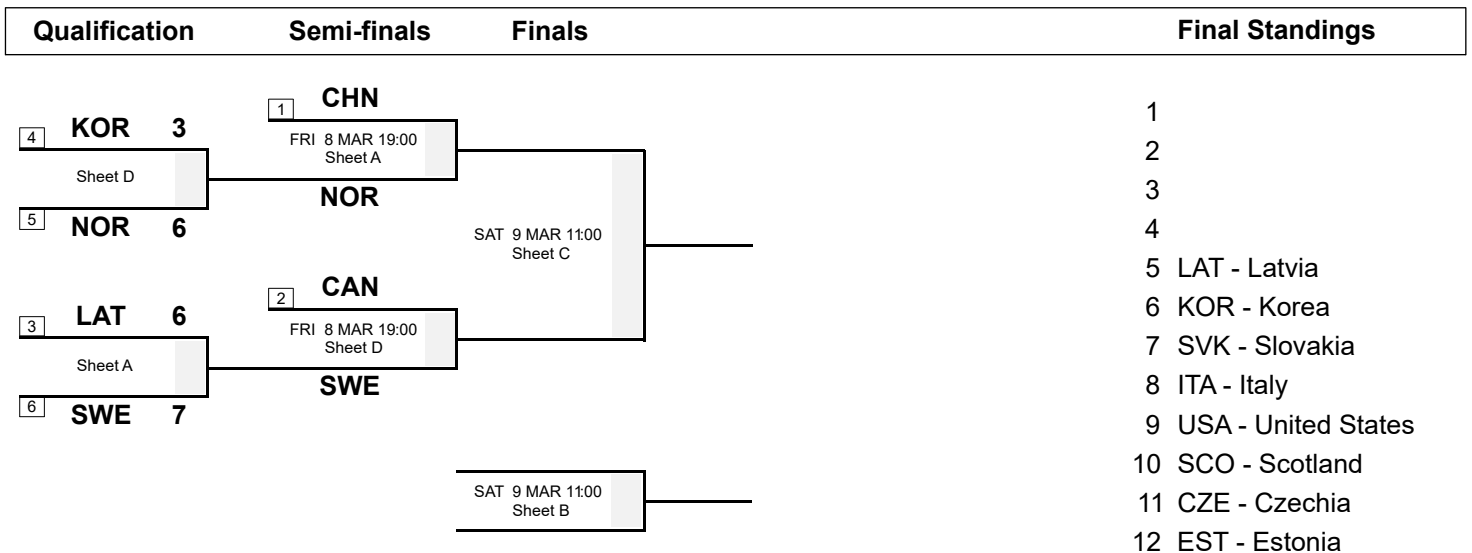

FRI 8 MAR 2024
Start Time 14:00

Qualification Games

Session Results and Standings

Sheet	Team	LSFE	1	2	3	4	5	6	7	8	Extra Ends	Total
A	SWE - Sweden		1	3	2	0	0	0	0	1		7
	LAT - Latvia	*	0	0	0	2	1	2	1	0		6
D	KOR - Korea	*	2	0	0	0	0	0	1	0		3
	NOR - Norway		0	2	1	1	1	0	0	1		6

Play-offs Bracket

Legend:
LSFE(*) Last Stone First End