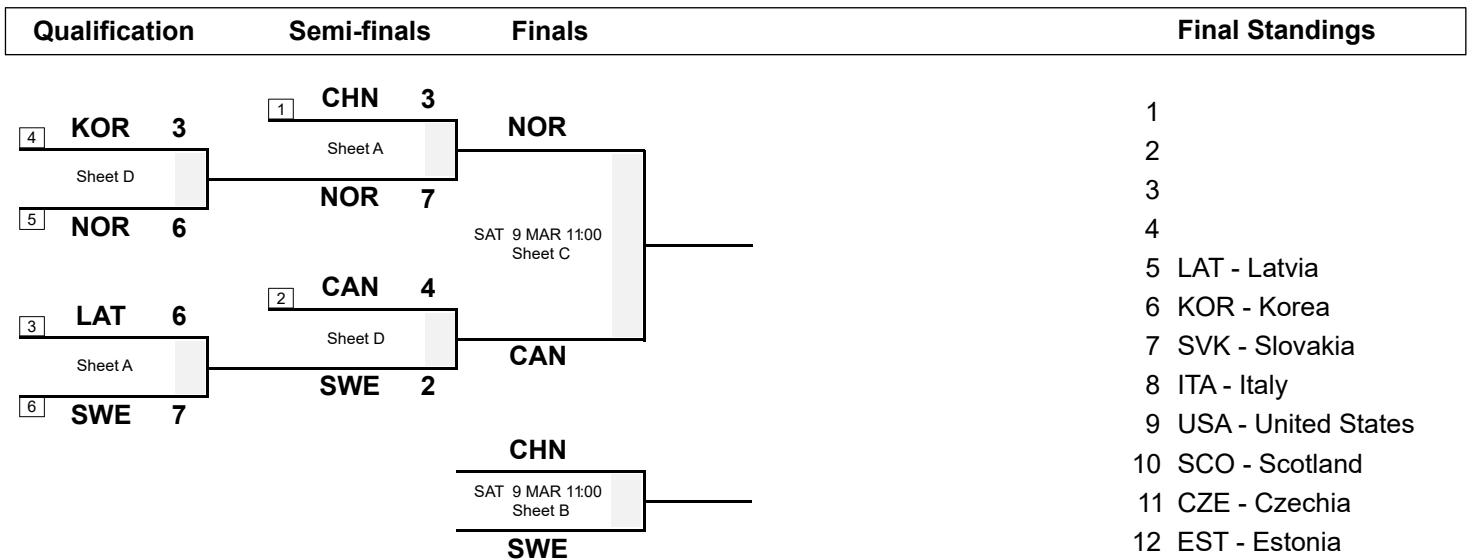

### Session Results and Standings

| Sheet | Team         | LSFE | 1 | 2 | 3 | 4 | 5 | 6 | 7 | 8 | Extra Ends | Total |
|-------|--------------|------|---|---|---|---|---|---|---|---|------------|-------|
| A     | NOR - Norway |      | 0 | 1 | 0 | 2 | 0 | 2 | 2 | X |            | 7     |
|       | CHN - China  | *    | 2 | 0 | 0 | 0 | 1 | 0 | 0 | X |            | 3     |
| D     | SWE - Sweden |      | 0 | 1 | 0 | 1 | 0 | 0 | 0 | X |            | 2     |
|       | CAN - Canada | *    | 0 | 0 | 1 | 0 | 0 | 2 | 1 | X |            | 4     |

### Play-offs Bracket

**Legend:**  
 LSFE(\*) Last Stone First End                      X    Unplayed/unfinished end due to concession