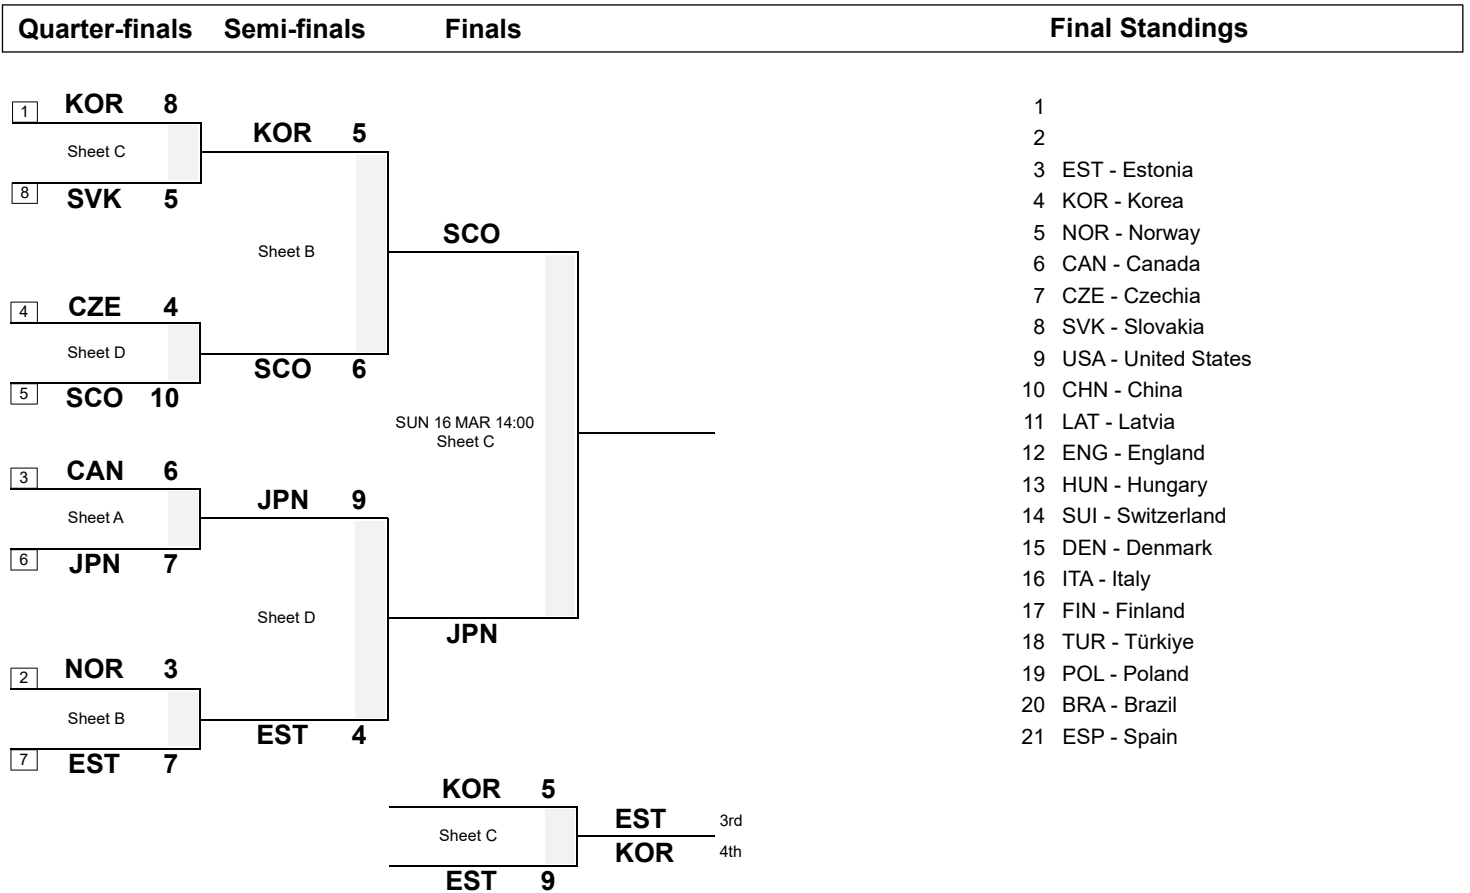

### Team Line-ups

**Sheet C**

SCO - Scotland		
F	MCKENNA Charlotte	R
M	NIBLOE Hugh	R
C	RYDER Niall	

JPN - Japan		
F	OGAWA Aki	R
M	NAKAJIMA Yoji	R
C	IINO Akiko	

### Play-offs Bracket

**Note:**  
 Team members are identified as follows:  
**F** = Female, **M** = Male, **C** = Coach

**Legend:**  
**R** Right-handed