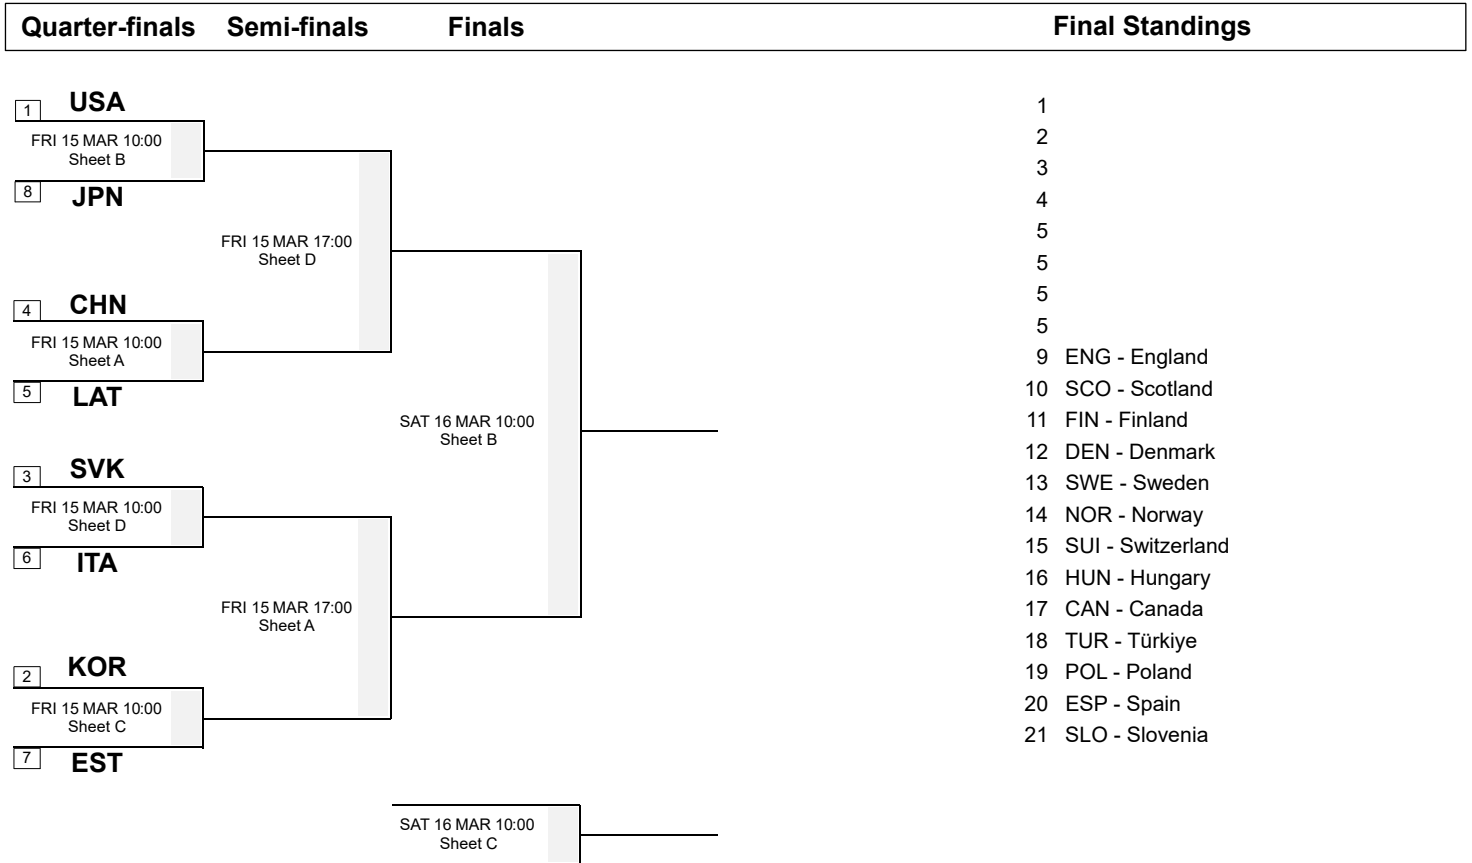

Slovakia		
F	KUNKELOVA Monika	R
M	DURIS Radoslav	R
C	MATULOVA Daniela	

Italy		
F	BERTO Orietta	R
M	IORIATTI Paolo	R
C	MAINO Roberto	

FRI 15 MAR 2024
Start Time 10:00

Quarter-Finals

Team Line-ups

Play-offs Bracket

Note:
Team members are identified as follows:
F = Female, **M** = Male, **C** = Coach

Legend:
R Right-handed