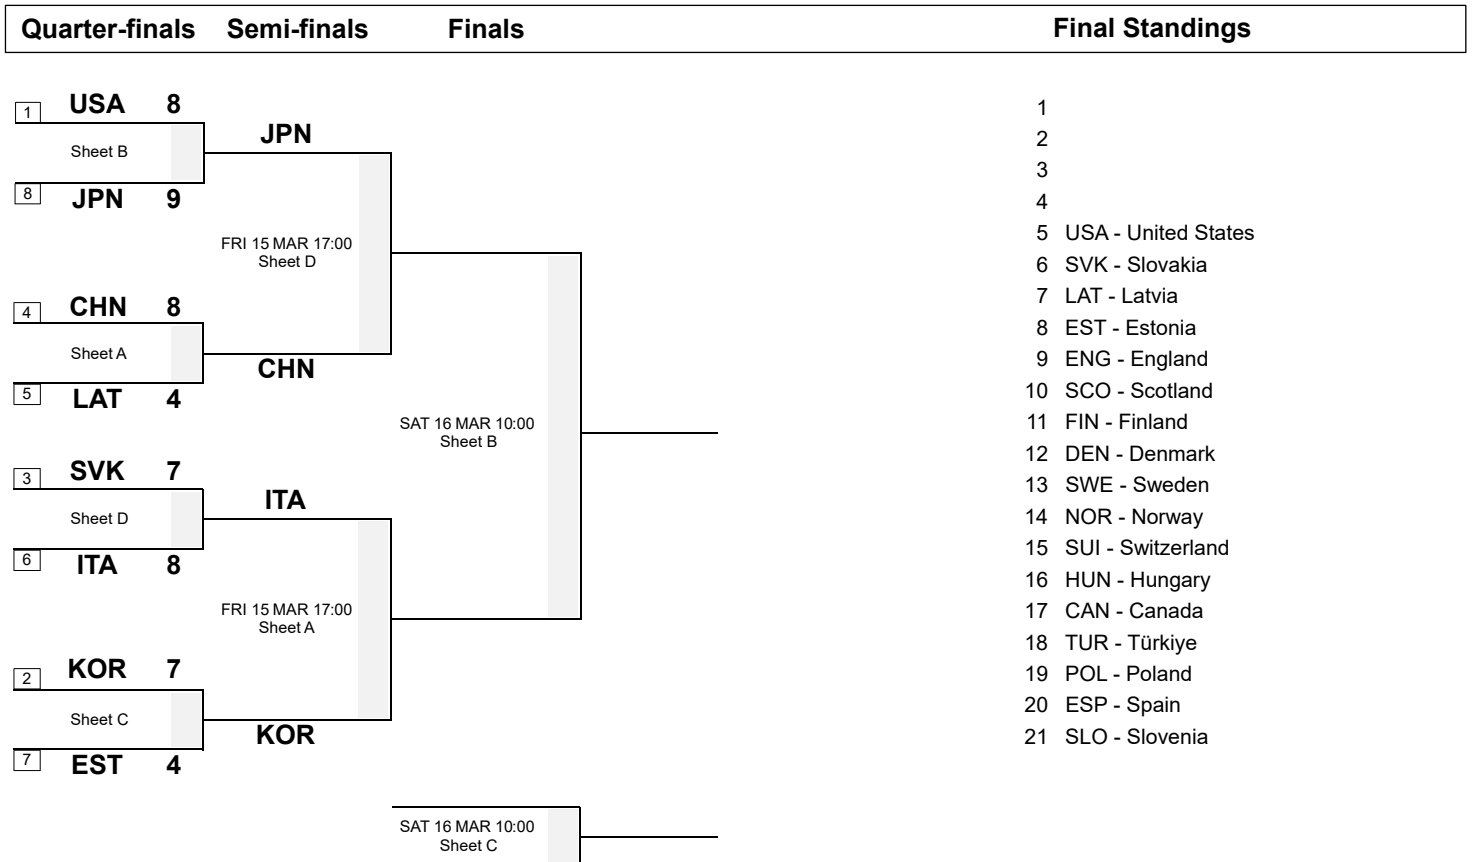

### Team Line-ups

#### Sheet A

Korea		
F	CHO Minkyong	R
M	JEONG Taeyeong	R
C	PARK Mihye	

Italy		
F	BERTO Orietta	R
M	IORIATTI Paolo	R
C	MAINO Roberto	

### Play-offs Bracket

FRI 15 MAR 2024  
Start Time 17:00

Semi-finals