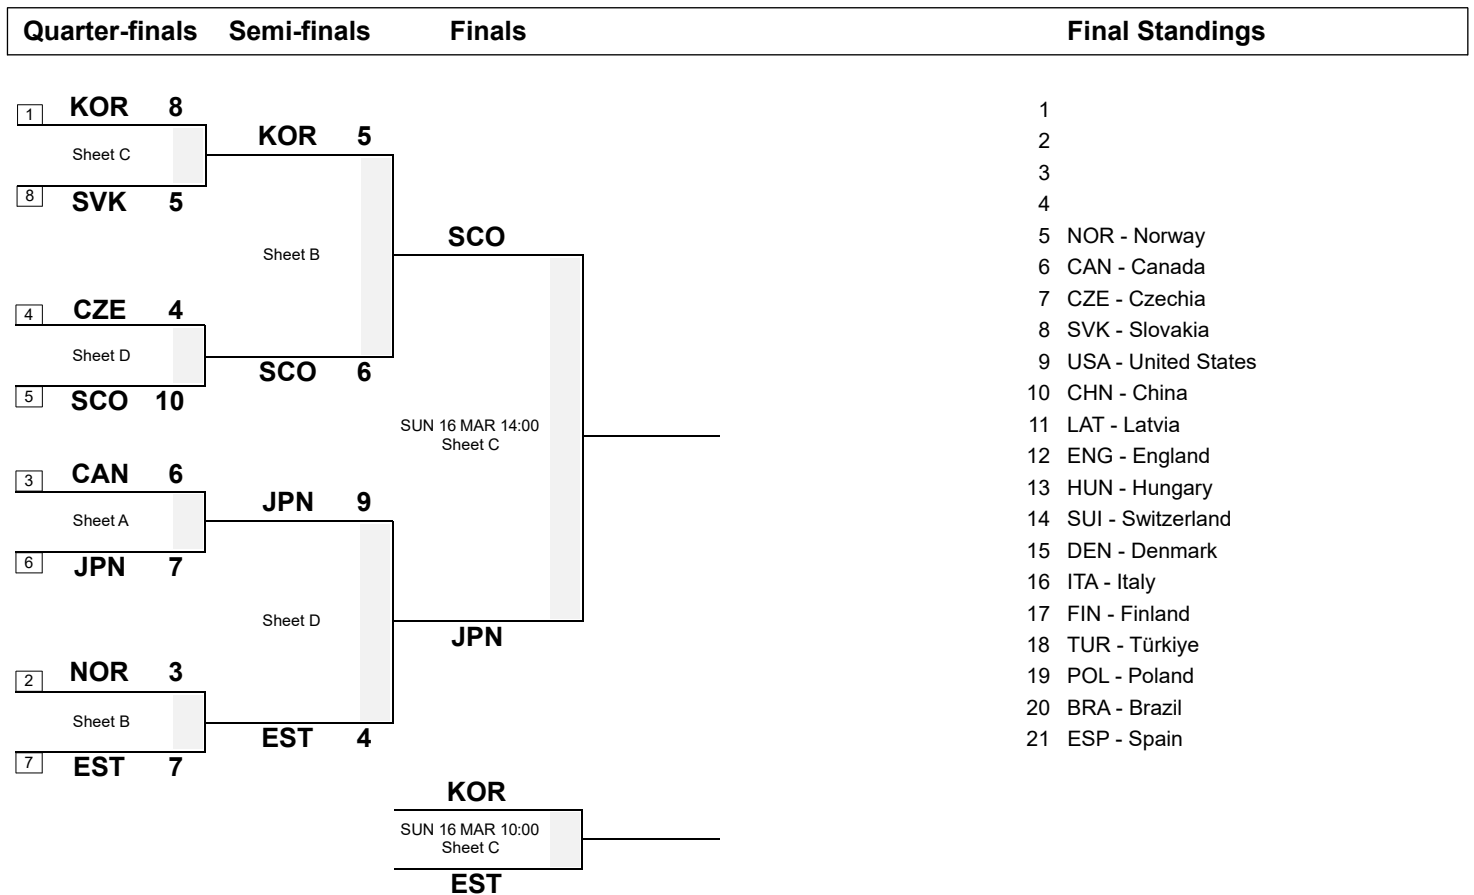

Session Results and Standings

Sheet	Team	LSD/LSFE	1	2	3	4	5	6	7	8	Extra Ends	Total
B	SCO - Scotland	312.5cm	0	1	0	0	2	1	0	2		6
	KOR - Korea	233.8cm *	1	0	2	1	0	0	1	0		5
D	EST - Estonia	234.9cm	0	0	3	0	0	0	1	X		4
	JPN - Japan	200.1cm *	1	1	0	2	4	1	0	X		9

Play-offs Bracket

Legend:
 Power Play

LSD Last Stone Draw

LSFE(*) Last Stone First End

 Unplayed/unfinished end due to concession