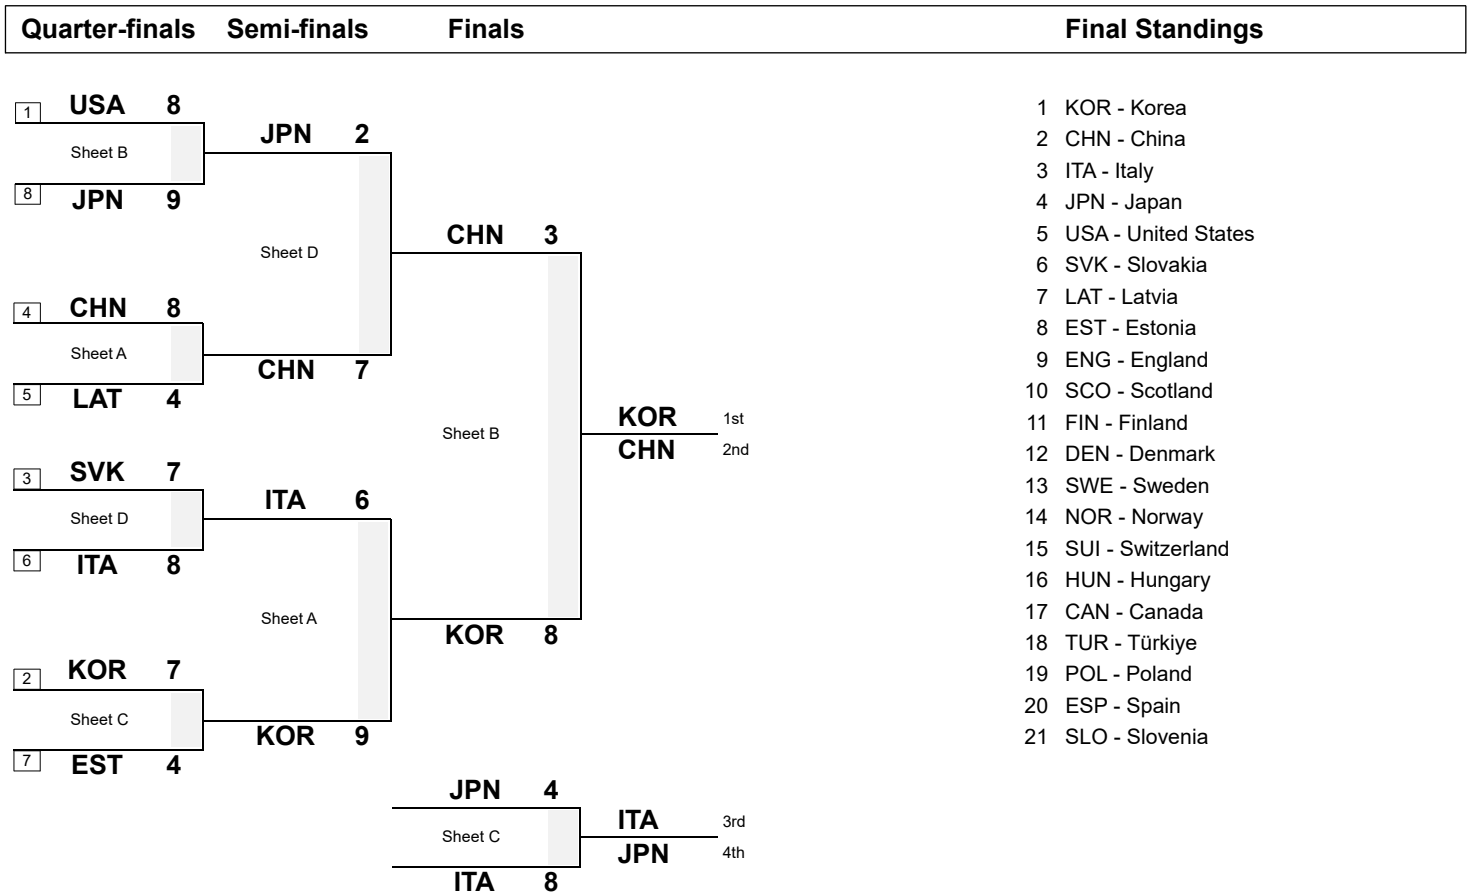

SAT 16 MAR 2024
Start Time 10:00

Finals

Session Results and Standings

Sheet	Team	LSD/LSFE	1	2	3	4	5	6	7	8	Extra Ends	Total
B	CHN - China	238.3cm	0	0	1	0	1	0	1	X		3
	KOR - Korea	157.3cm *	2	1	0	2	0	3	0	X		8
C	JPN - Japan	125.8cm *	1	1	0	1	1	0	0	X		4
	ITA - Italy	199.4cm	0	0	3	0	0	1	4	X		8

Play-offs Bracket

Legend:
 Power Play **LSD** Last Stone Draw **LSFE(*)** Last Stone First End
 Unplayed/unfinished end due to concession