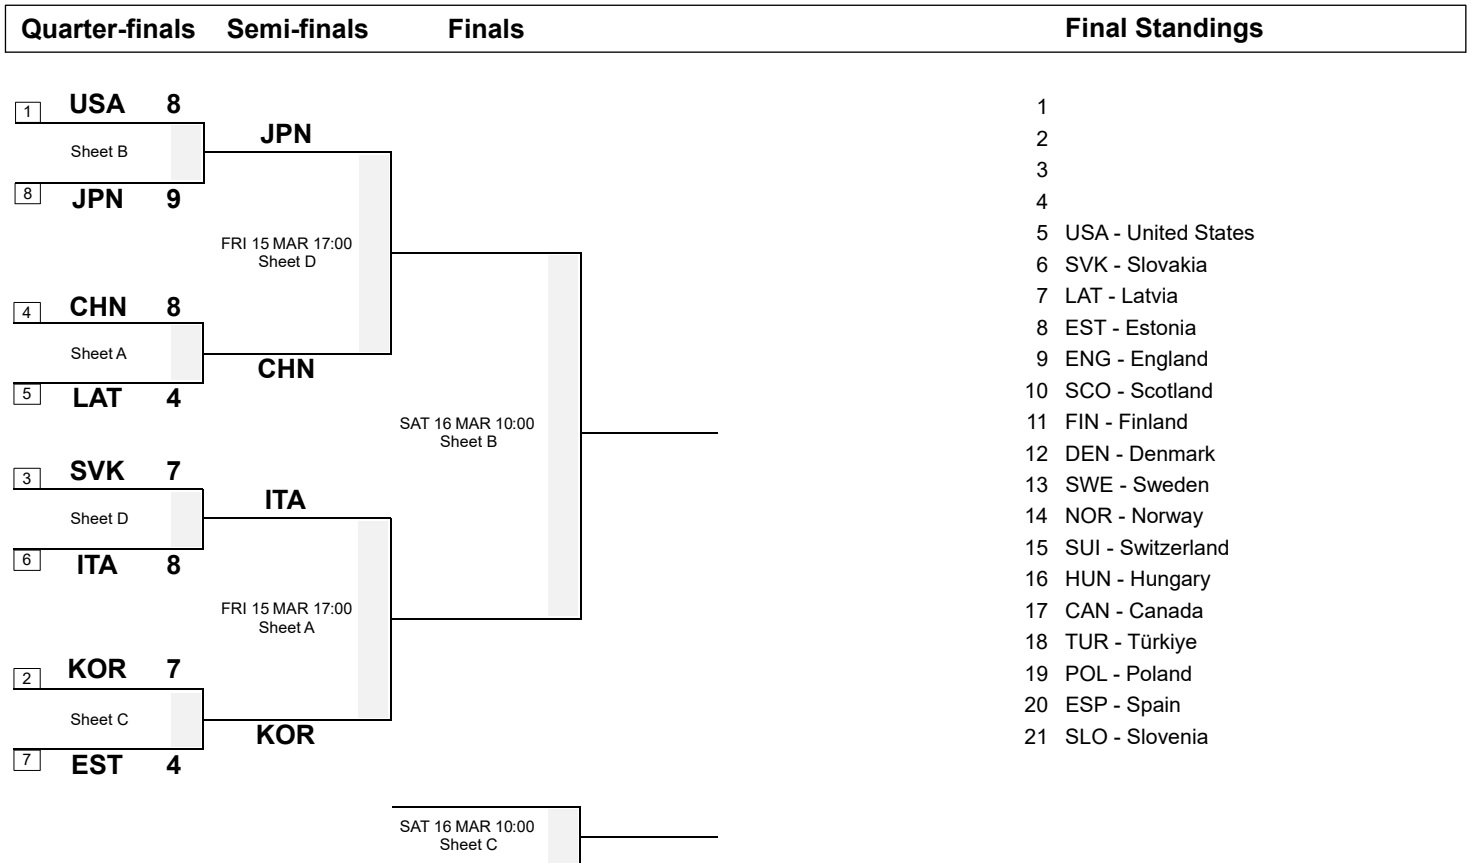

FRI 15 MAR 2024
Start Time 10:00

Quarter-Finals

Session Results and Standings

Sheet	Team	LSD/LSFE	1	2	3	4	5	6	7	8	Extra Ends	Total
A	LAT - Latvia	205.0cm *	4	0	0	0	0	0	0	X		4
	CHN - China	246.7cm	0	2	2	1	1	1	1	X		8
B	JPN - Japan	197.9cm	0	1	1	1	0	5	0	1		9
	USA - United States	167.1cm *	2	0	0	0	4	0	2	0		8
C	EST - Estonia	333.4cm	1	0	1	1	0	1	0	0		4
	KOR - Korea	213.3cm *	0	2	0	0	1	0	3	1		7
D	SVK - Slovakia	146.2cm *	1	0	0	5	0	0	1	0		7
	ITA - Italy	399.2cm	0	2	1	0	1	2	0	2		8

Play-offs Bracket

Legend:

- Power Play
- LSD Last Stone Draw
- LSFE(*) Last Stone First End
- X Unplayed/unfinished end due to concession